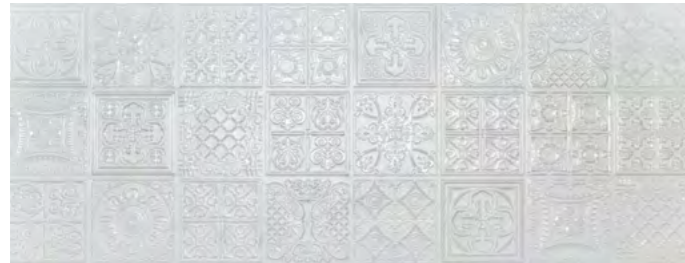

White

45x120 44,63x119,30 cm - 17,57"x46,97" 7 mm
Paladio White G-7208