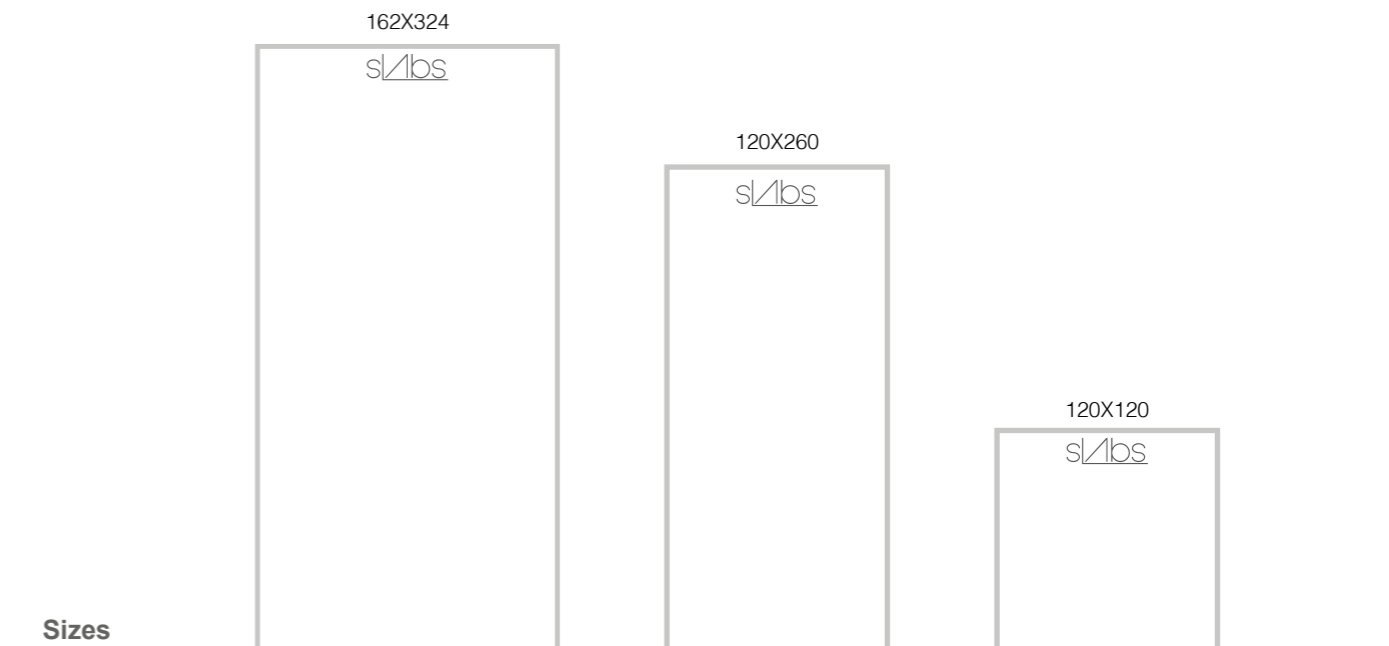

Sizes

* Elegance White Polished Bookmatch 120x260 block A & block B are not sold separately.

* Los bloques A y B de Elegance White Polished Bookmatch 120x260 no se venden por separado.