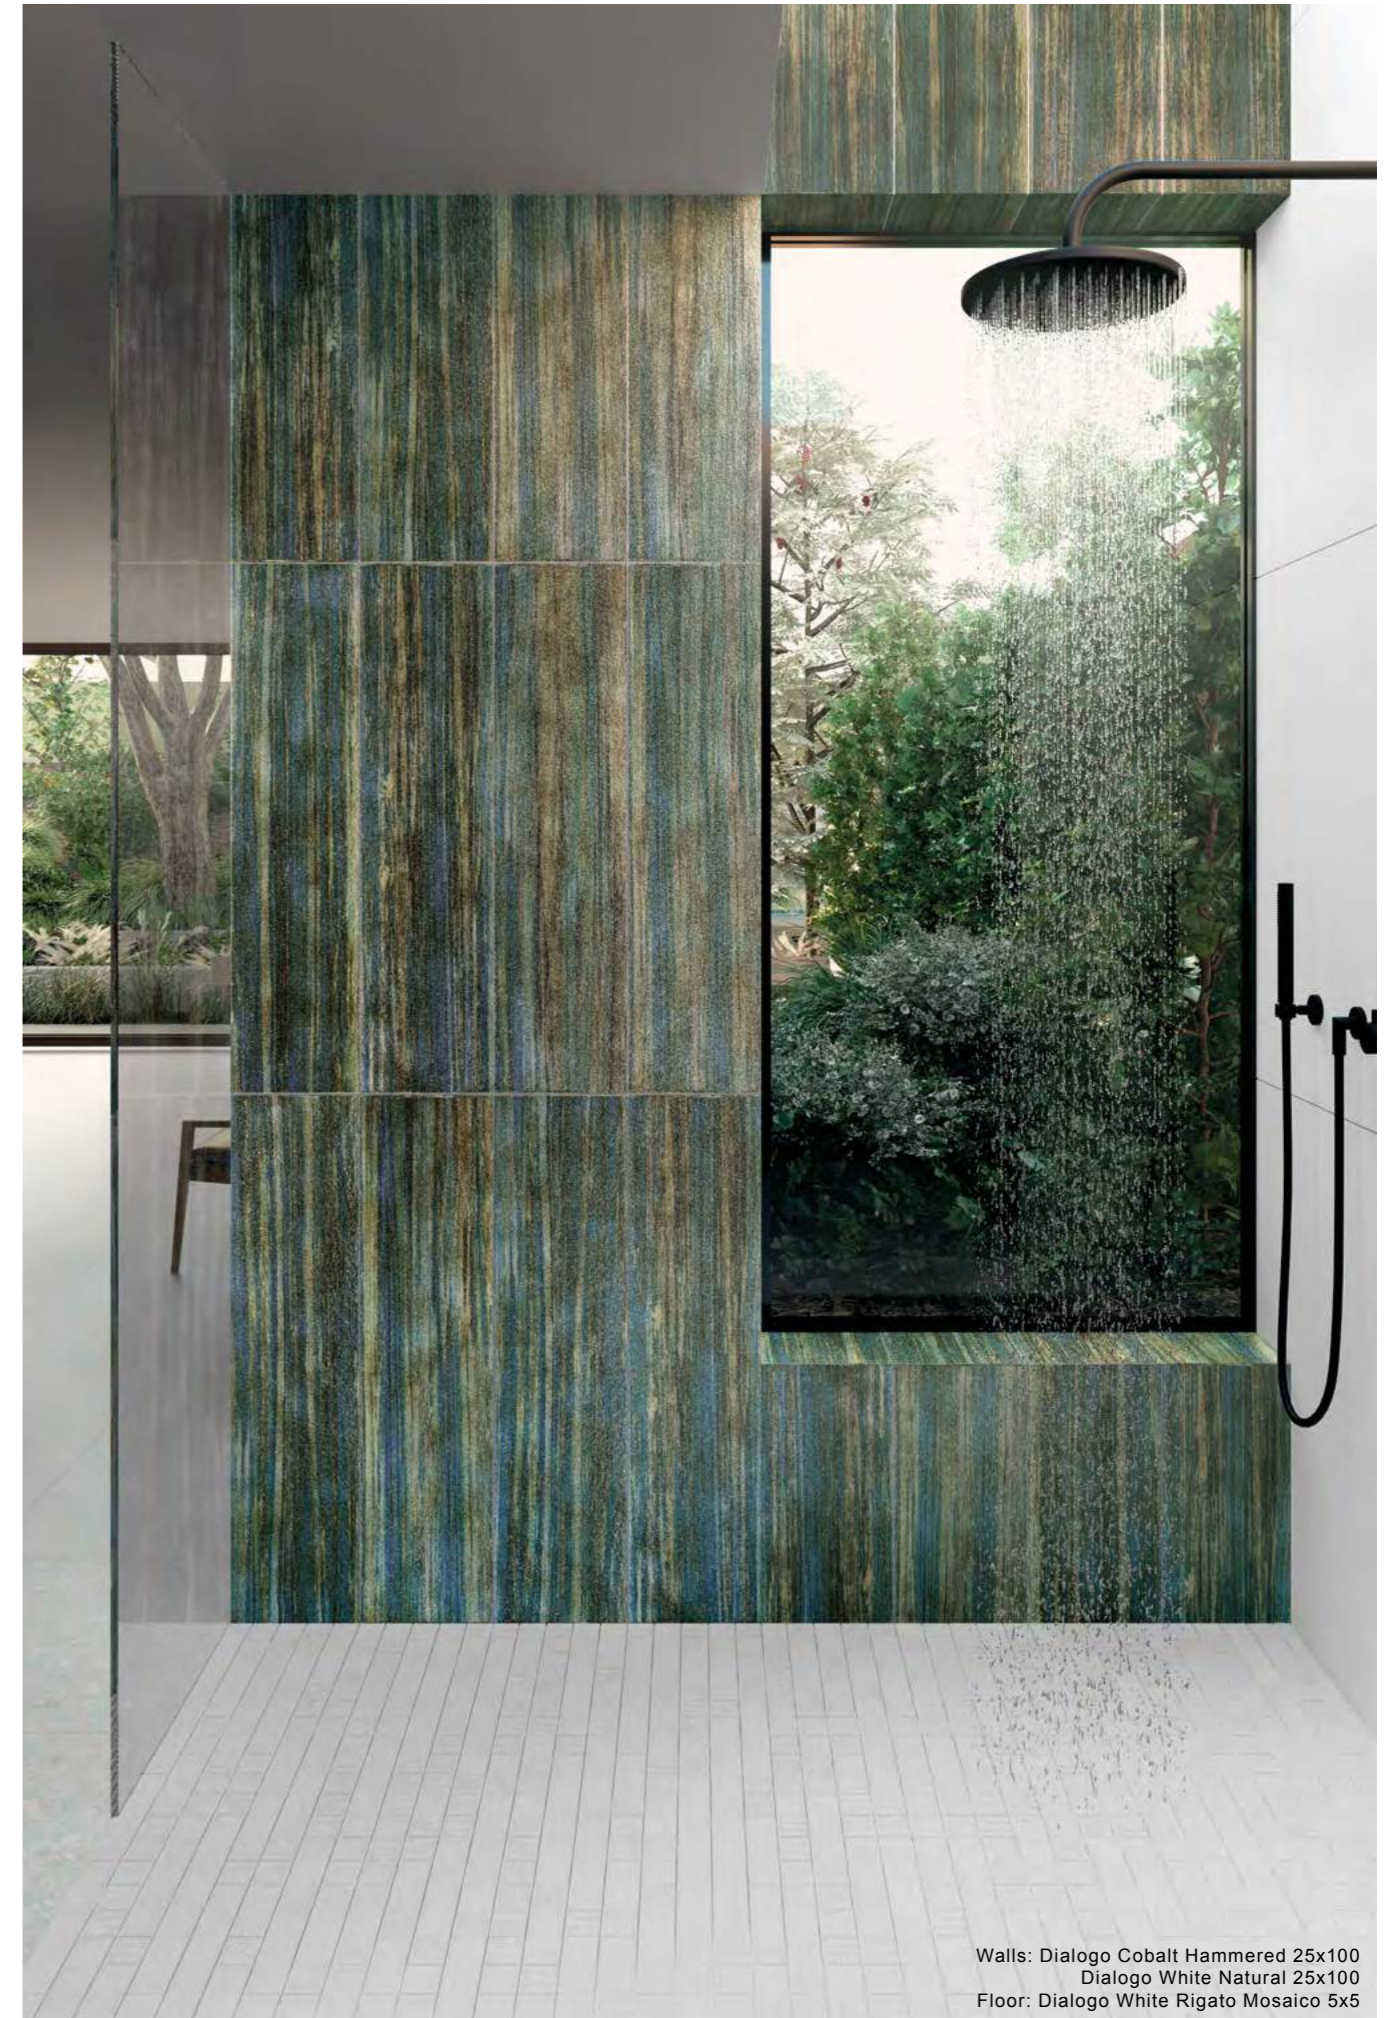

Walls: Dialogo Cobalt Hammered 25x100
Dialogo White Natural 25x100
Floor: Dialogo White Rigato Mosaico 5x5