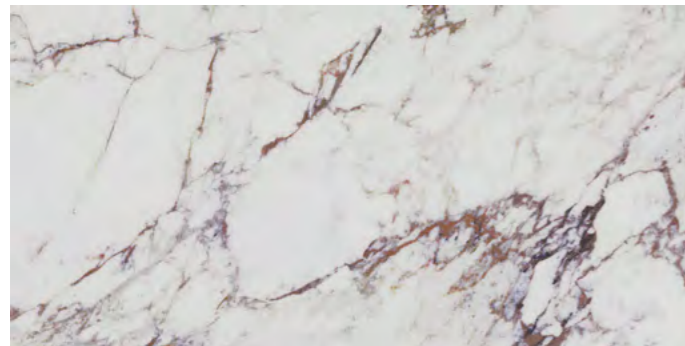

Calacatta Viola

Viola Polished