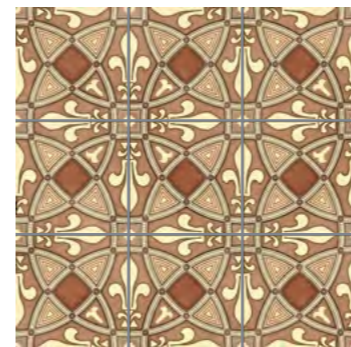

Berlin

60x60 59,2x59,2 cm - 23.31"x23.31" 10 mm
Berlin Brown Pre-Scored 20 Natural G-7146