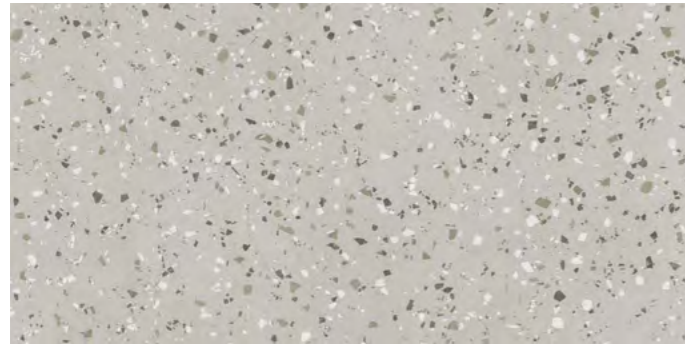

Grey

100x100	99,55x99,55 cm - 39.37"x39.37"	10 mm
South Grey Natural		G-7268
60x60	59,55x59,55 cm. - 23.62"x23.62"	10 mm
South Grey Natural		G-7146
Hexagon	25x29 cm. - 9.84"x11.42"	10 mm
South Grey Natural Hexagon		G-7230