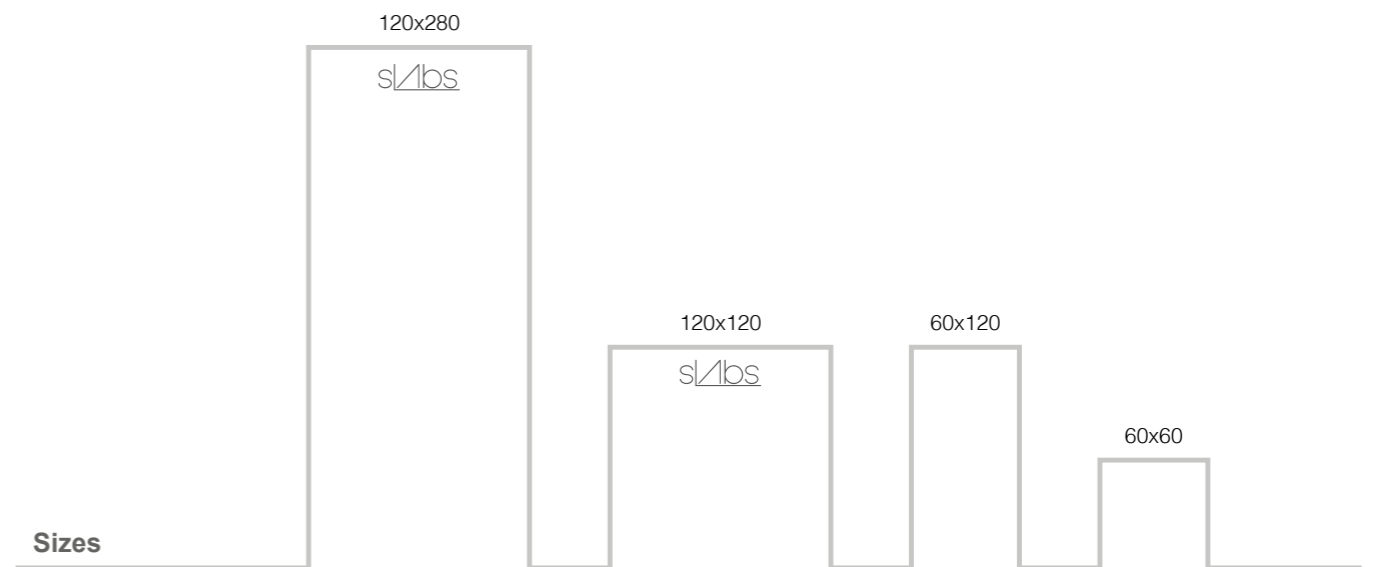

Gradone	SIZE / Formato	Blue	Ochre	Red	White
		Natural	Natural	Natural	Natural
	30x120	Gradone	G-693	G-693	G-693
		Gradone Ángulo	G-749	G-749	G-749
	60x60	Gradone	G-543	G-543	G-543
		Gradone Ángulo	G-603	G-603	G-603

Peldaño	SIZE / Formato	Blue	Ochre	Red	White
		Natural	Natural	Natural	Natural
	30x120	Peldaño	G-323	G-323	G-323
		Peldaño Ángulo	G-337	G-337	G-337
	60x60	Peldaño	G-235	G-235	G-235
		Peldaño Ángulo	G-251	G-251	G-251

Packing List	Real Size cm	Real Size "	Box/ Pallet	Pzs/ Box	M2/ Pallet	M2/ Box	SQF/ Pallet	SQF/ Box	Kg/ Pallet	Kg/ Box	Kg/ Piece
120x280 (6 mm)	119,3x280	46,97x110,24	17	1	56,787	3,340	611,253	35,956	990	53,211	53,211
120x120 (6 mm)	119,3x119,3	46,97x46,97	32	1	45,544	1,423	490,235	15,320	793	25,150	24,5
60x120 (7 mm)	59,55x119,3	23,44x46,97	30	2	42,63	1,42	458,83	15,29	780	25,234	12,437
60x60 (7 mm)	59,55x59,55	23,44x23,44	30	5	53,19	1,77	572,57	19,09	950	30,898	6,129

Technical Data	DIN	DIN	DCOF	PTV	CLASE
	51130	51097	ANSI A 326.3	BS 7976	UNE 41901 EX
Natural	R10	•	•	>24	1

DIN 51130 - DIN 51097 - UNE-ENV 12633. - Test done in Sullivan Blue Natural 60x60. Average test result value on August 2023. Consult specific product test result value before supplying. DIN 51130 - DIN 51097 - UNE-ENV 12633 - Prueba realizada sobre el producto Sullivan Blue Natural 60x60. Valor de media a fecha de Enero de 2023. Consultar valor de un producto específico antes del suministro.