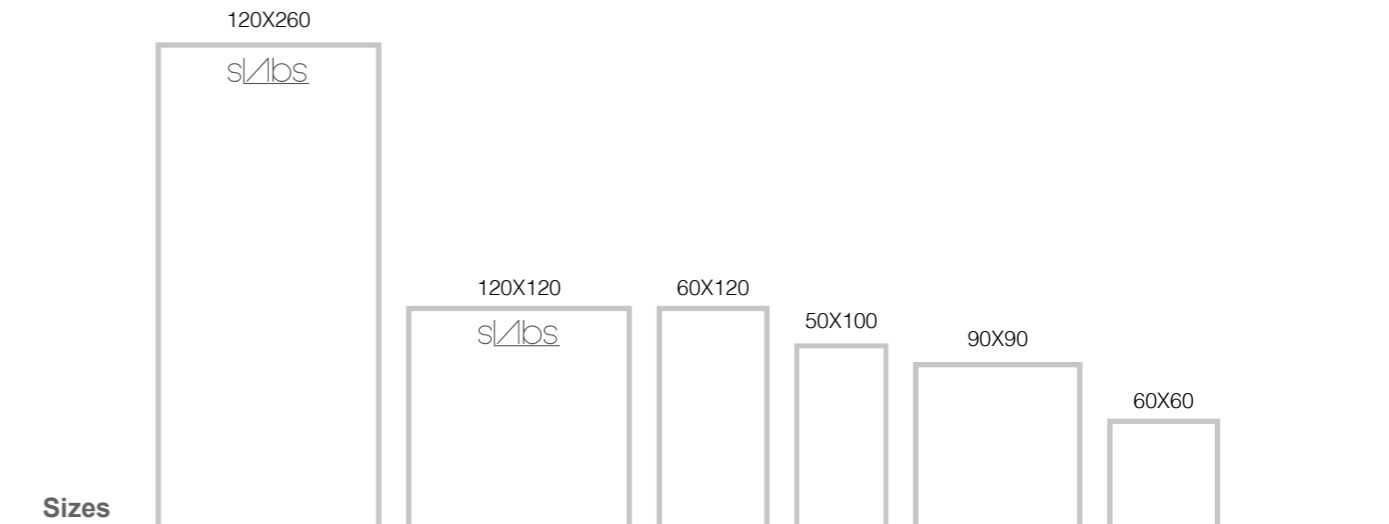

90x90	89,46 x 89,46 cm - 35.22" x 35.22"	7 mm
Marble 7.0 Calacatta Polished		G-1442

Packing List	Real Size cm	Real Size "	Box/ Pallet	Pzs/ Box	M2/ Pallet	M2/ Box	SQF/ Pallet	SQF/ Box	Kg/ Pallet	Kg/ Box	Kg/ Piece
120x260 (6 mm)	119,3x260	46.97"x102.4"	17	1	52,731	3,102	567,592	33,388	900	49,410	49,410
120x120 (6 mm)	119,30x119,3	46.97"x46.97"	32	1	45,544	1,423	490,235	15,320	855	25,150	24,500
60x120 (7 mm)	59,55x119,3	23.45"x46.97"	30	2	42,63	458,83	746	17,59	950	30,898	6,129
90x90 (7 mm)	89,46x89,46	35.22x35.22	20	2	32,01	1,60	344,58	17,23	610	28,851	14,288
60x60 (7 mm)	59,55x59,55	23.45"x23.45"	30	5	53,193	1,773	572,570	19,086	950	30,898	6,129

Technical Data	DIN	DIN	DCOF	PTV	CLASE
	51130	51097	ANSI A 326.3	BS 7976	UNE 41901 EX
Natural	R10	•	>0,42	>24	1
Solid 2 cm	R11	C	>0,42	>36	3

DIN 51130 / BS EN 13036-4 / UNE-ENV 12633. Test done in Orobico Red Natural 60x120. Average test result value on September 2019. Consult specific product test result value before supplying.

DIN 51130 -Prueba realizada sobre el producto Orobico Red Natural 60x120. Valor de media a fecha de Septiembre 2019. Consultar valor de un producto específico antes del suministro.