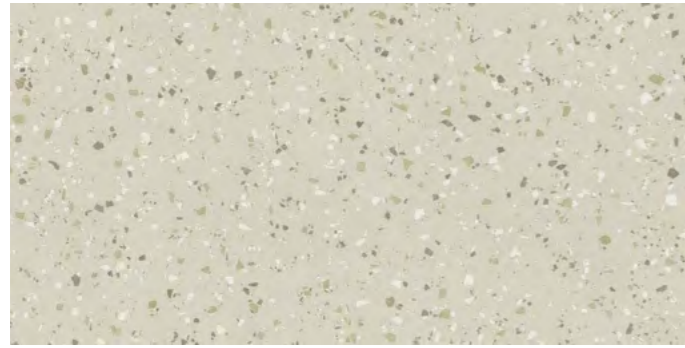

South

PORCELAIN

Green

100x100	99,55x99,55 cm - 39.37"x39.37"	10 mm
South Green Natural		G-7268
60x60	59,55x59,55 cm. - 23.62"x23.62"	10 mm
South Green Natural		G-7146
Hexagon	25x29 cm. - 9.84"x11.42"	10 mm
South Green Natural Hexagon		G-7230