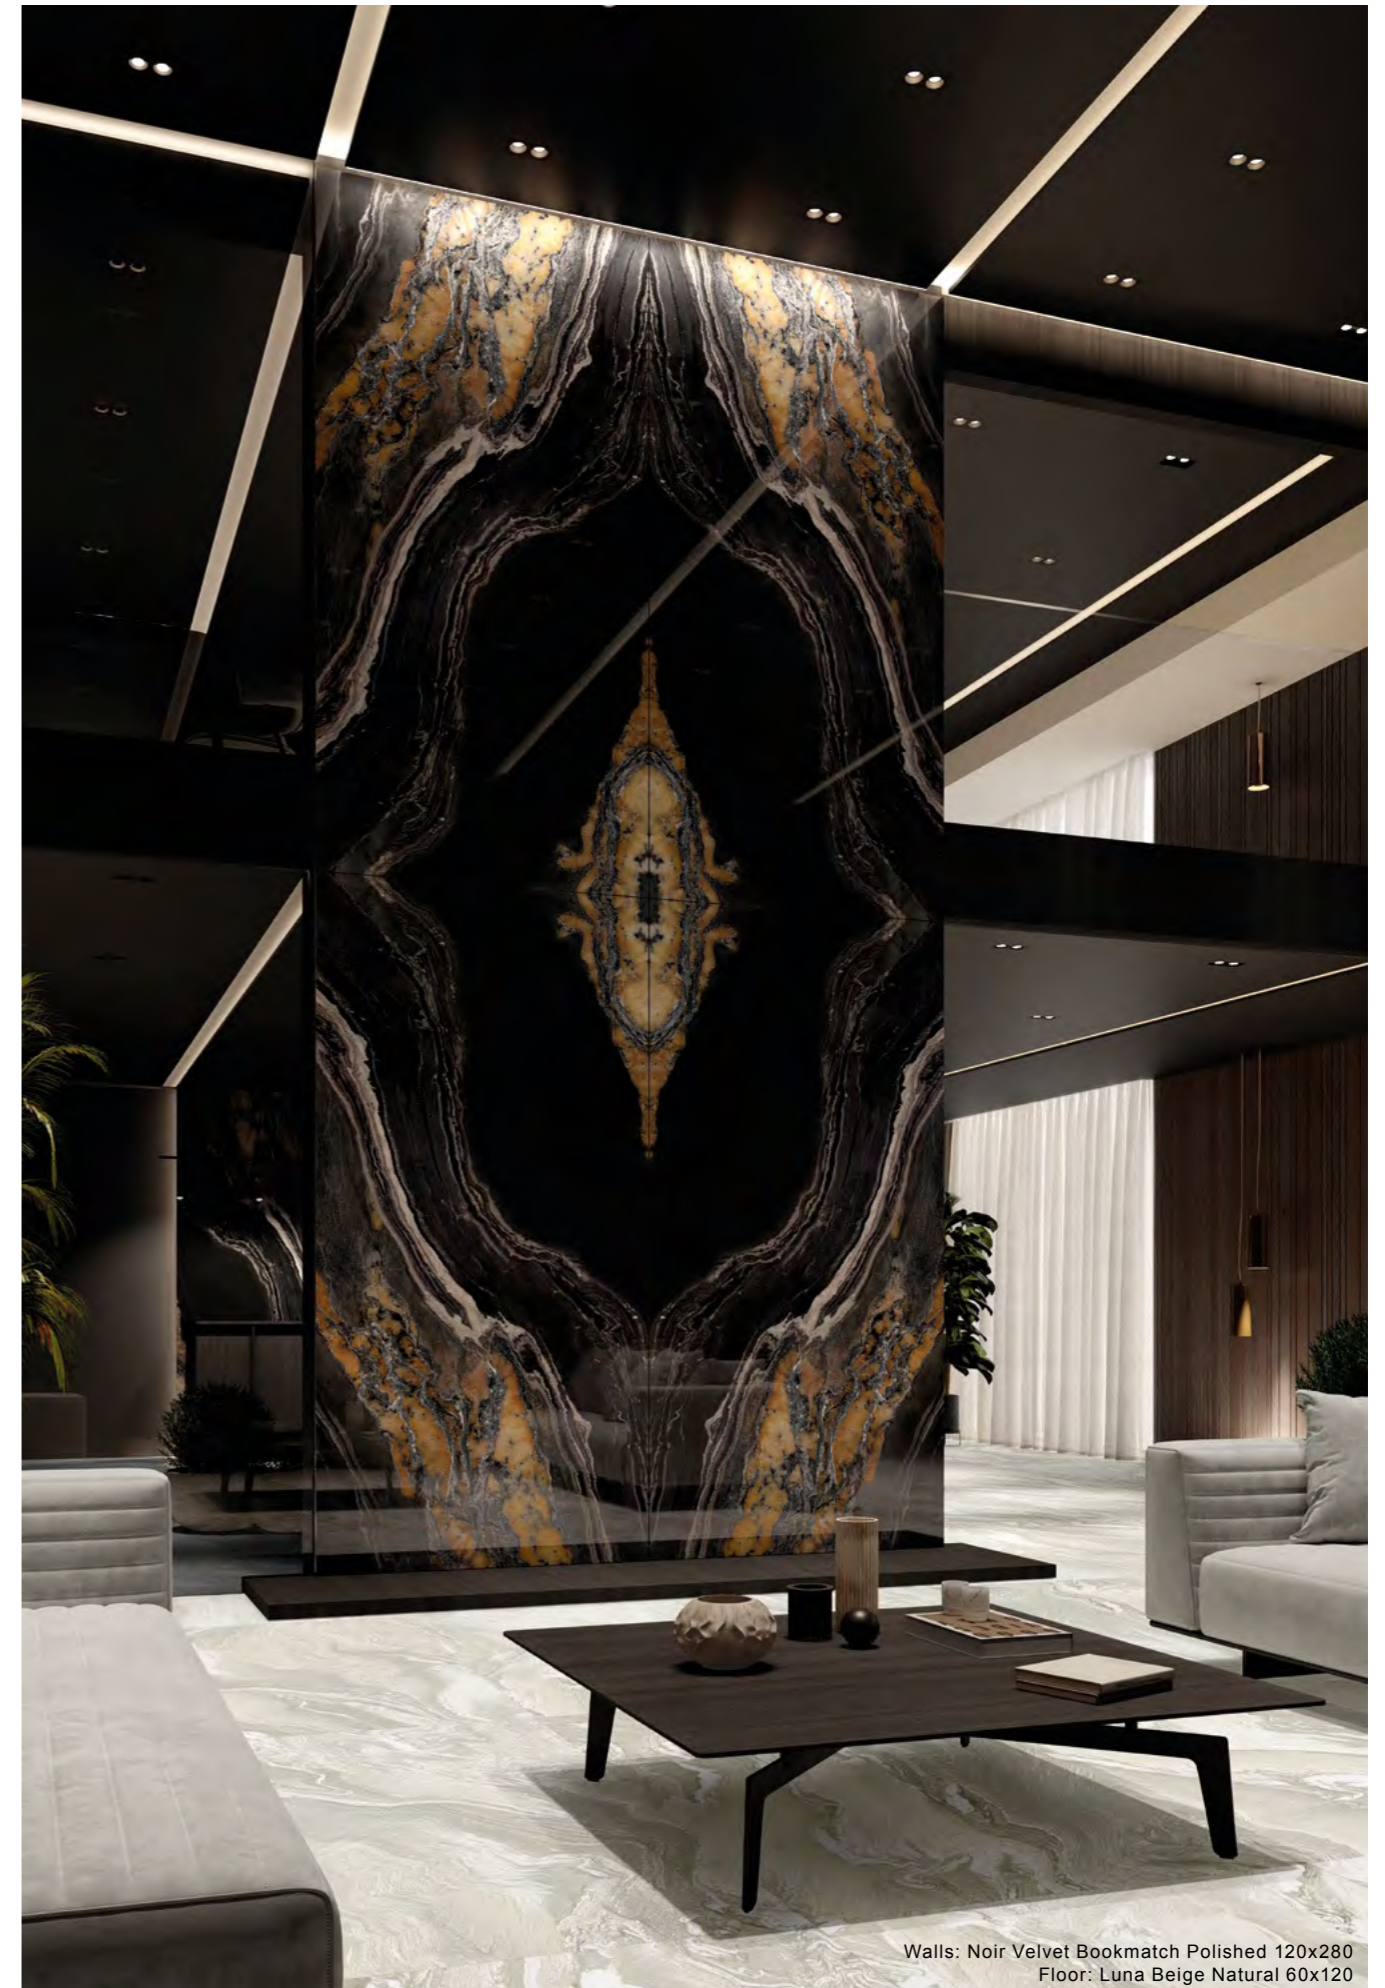

Finishes - Acabados

Polished

Walls: Noir Velvet Bookmatch Polished 120x280
Floor: Luna Beige Natural 60x120