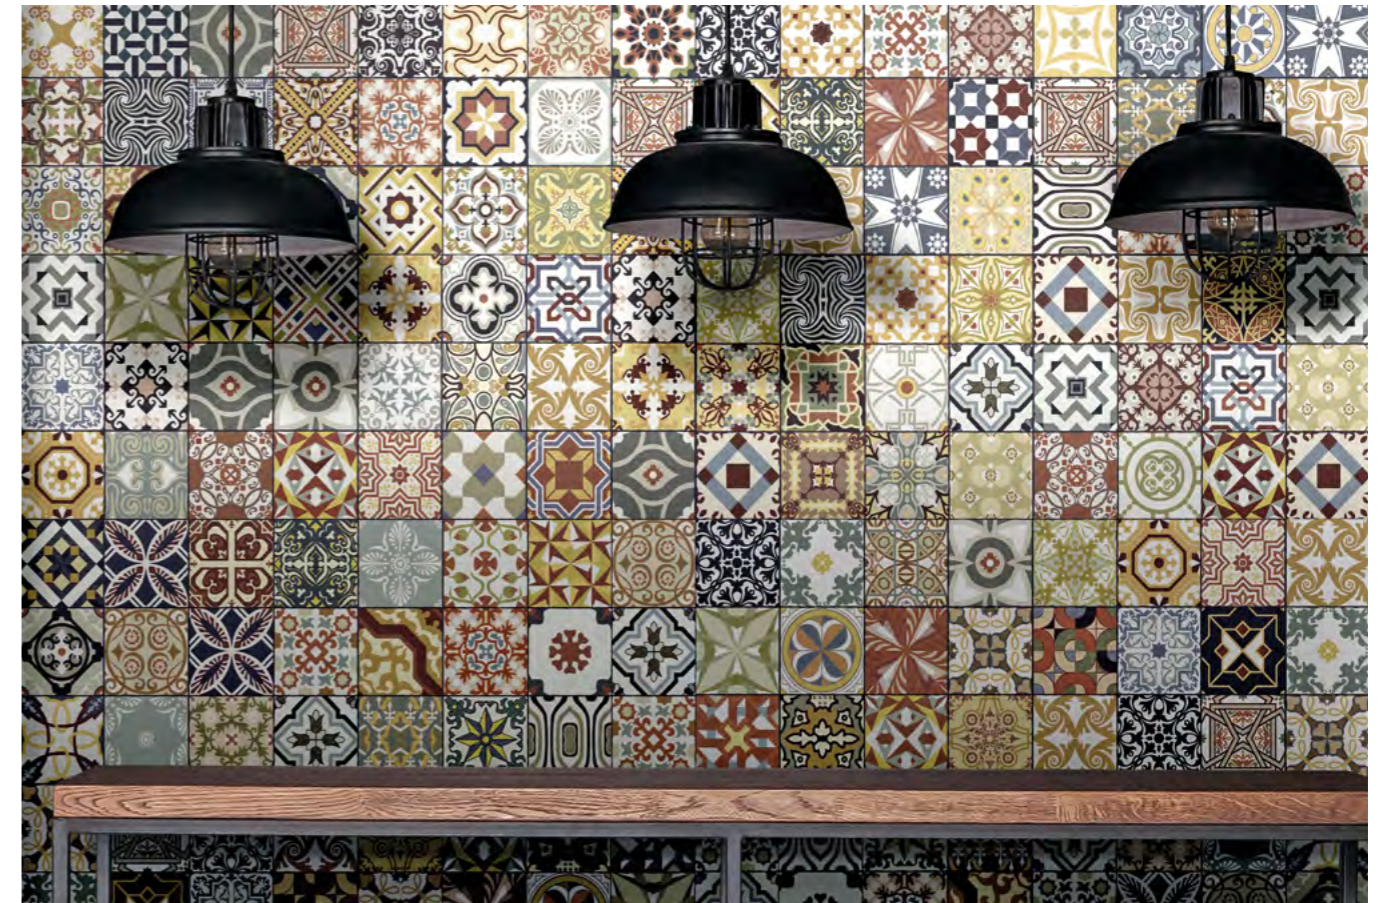

Wall: Ozone Patchwork Decor 45x120

Packing List	Real Size cm	Real Size "	Box/ Pallet	Pzs/ Box	M2/ Pallet	M2/ Box	SQF/ Pallet	SQF/ Box	Kg/ Pallet	Kg/ Box	Kg/ Piece
45x120 (7 mm) Relief	44,63x119,30	17.57x46.97	24	3	38,335	1,597	412,642	17,193	613	23,685	7,795
45x120 (7 mm)	44,63x119,30	17.57x46.97	24	4	51,114	2,130	550,189	22,925	800	31,480	7,795

Sizes

45X120