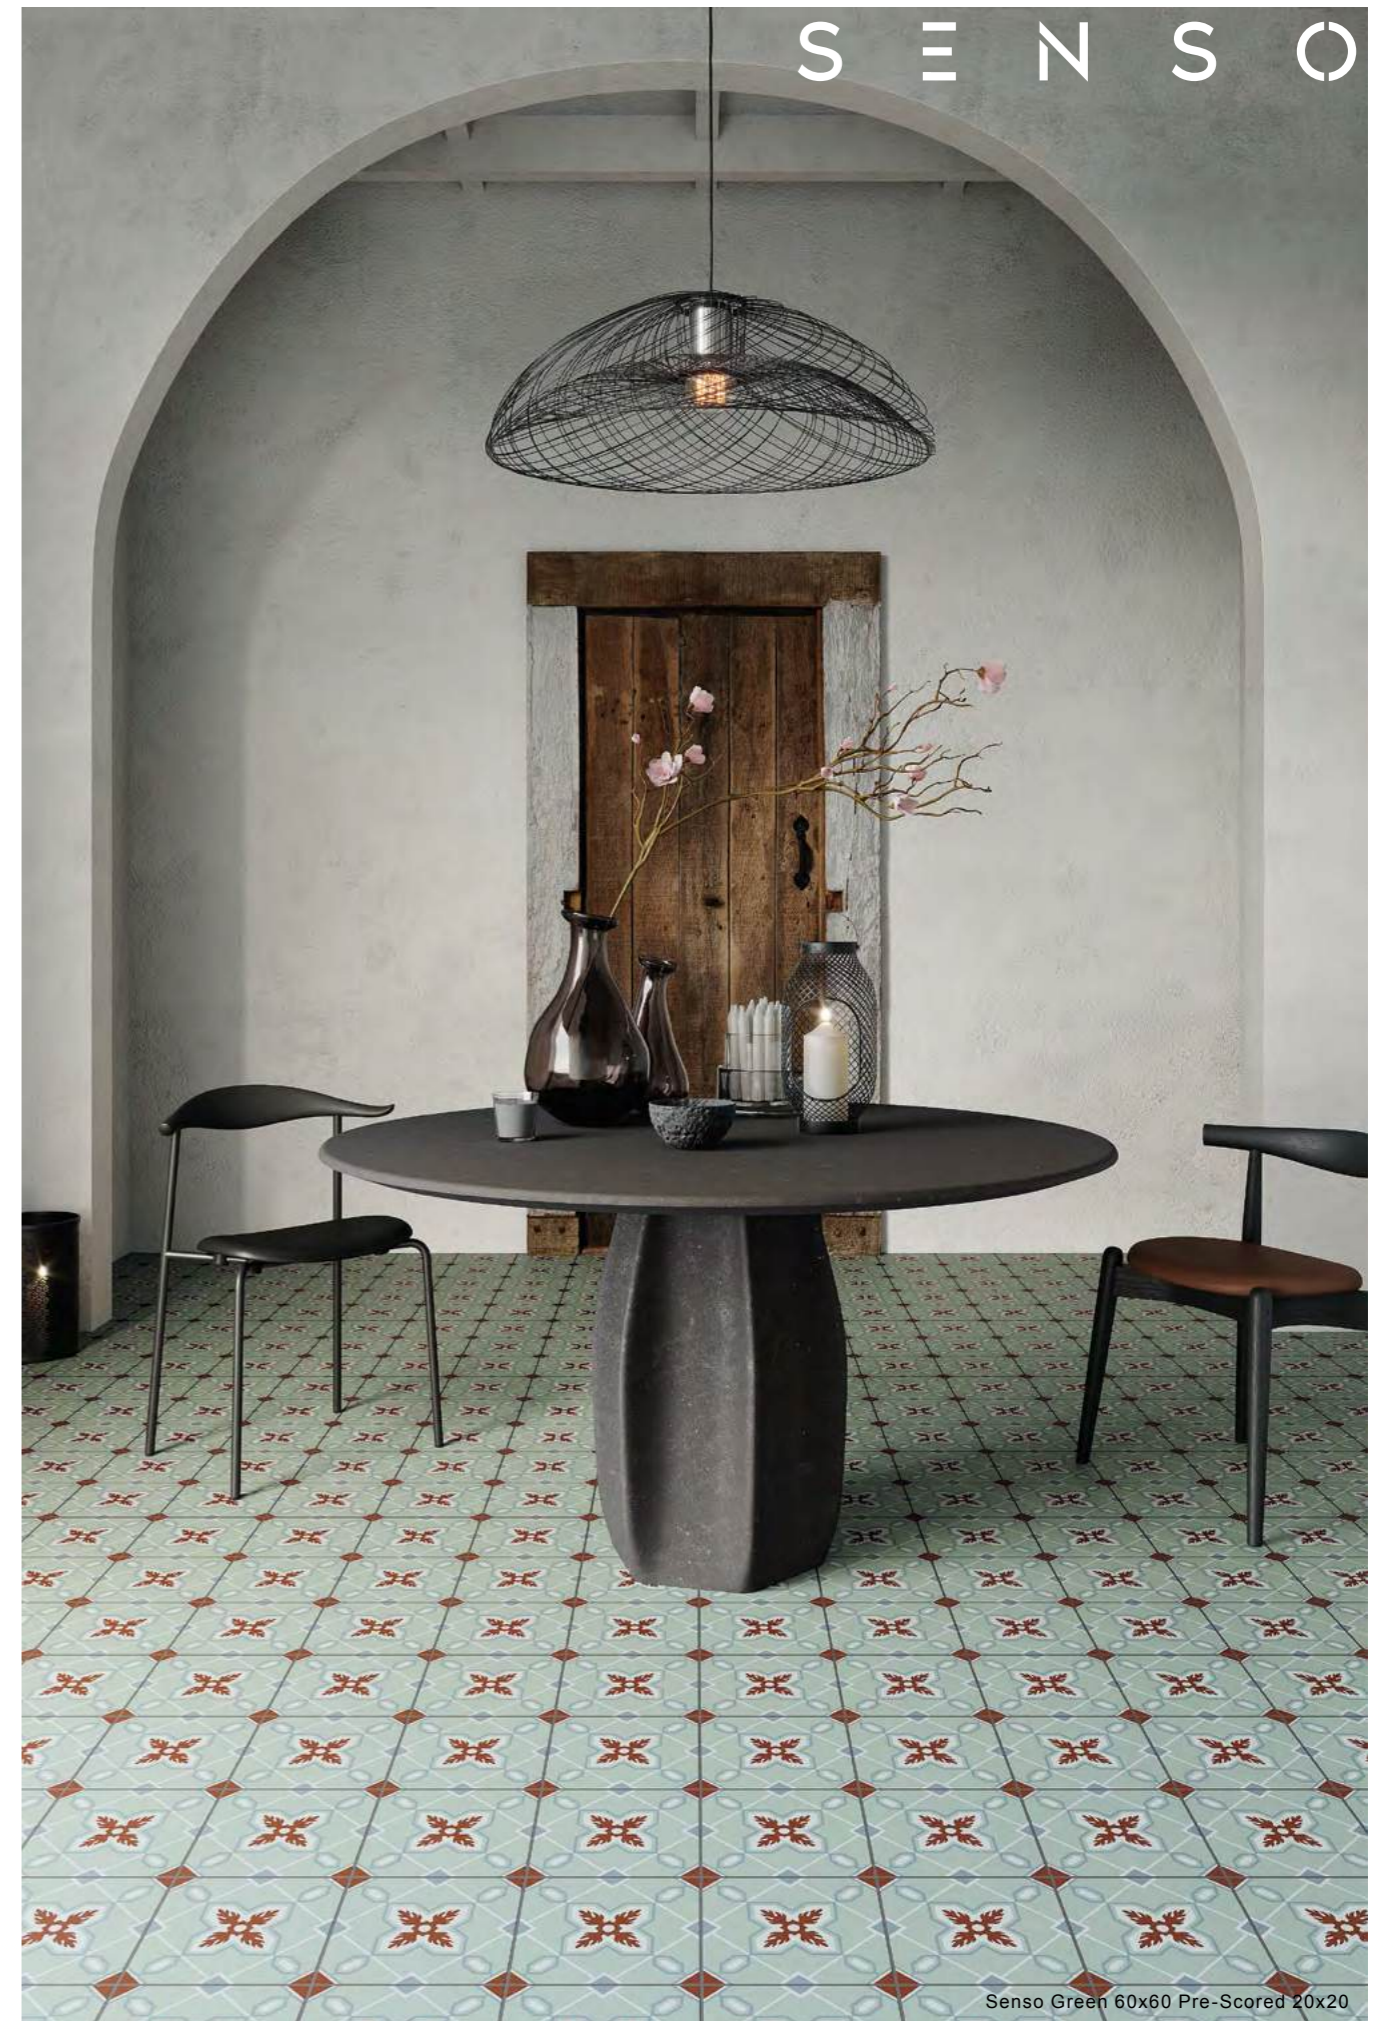

Senso Green 60x60 Pre-Scored 20x20