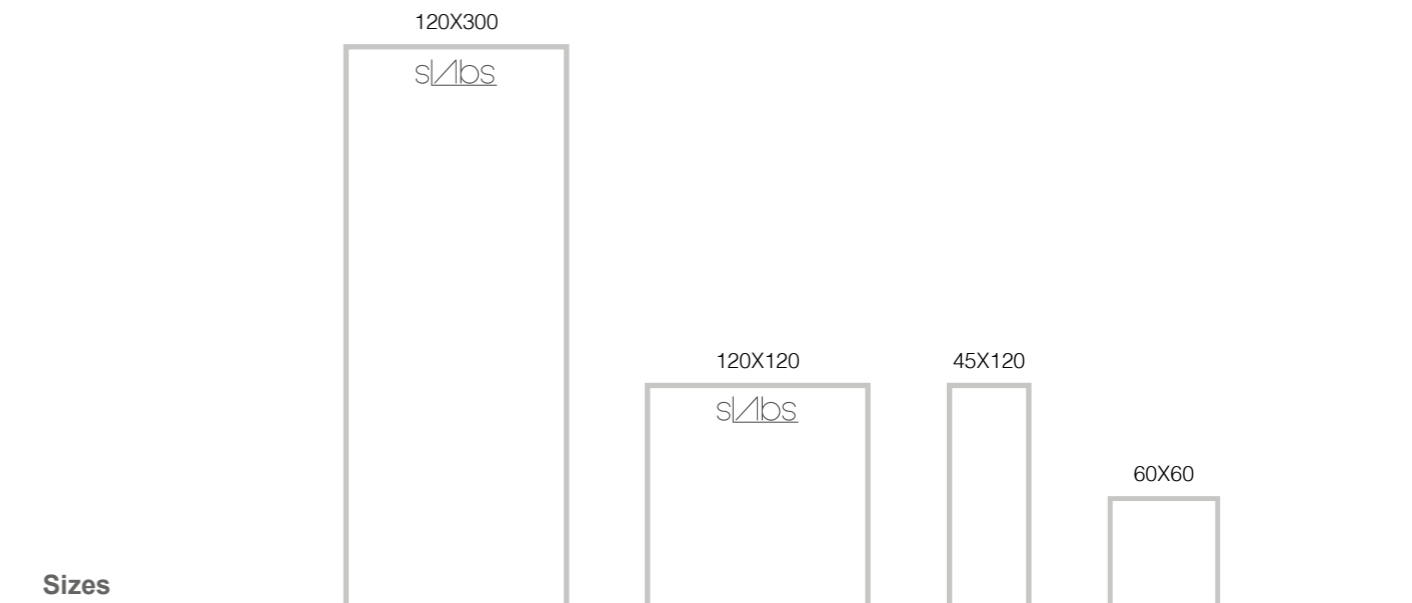

90x90	89,46x89,46 cm - 35.22"x35.22"	7 mm
Onice Ambar Decor Polished		G-1456
60x60	59,55x59,55 cm - 23.62"x23.62"	7 mm
Onice Ambar Decor Polished		G-1314

Sizes