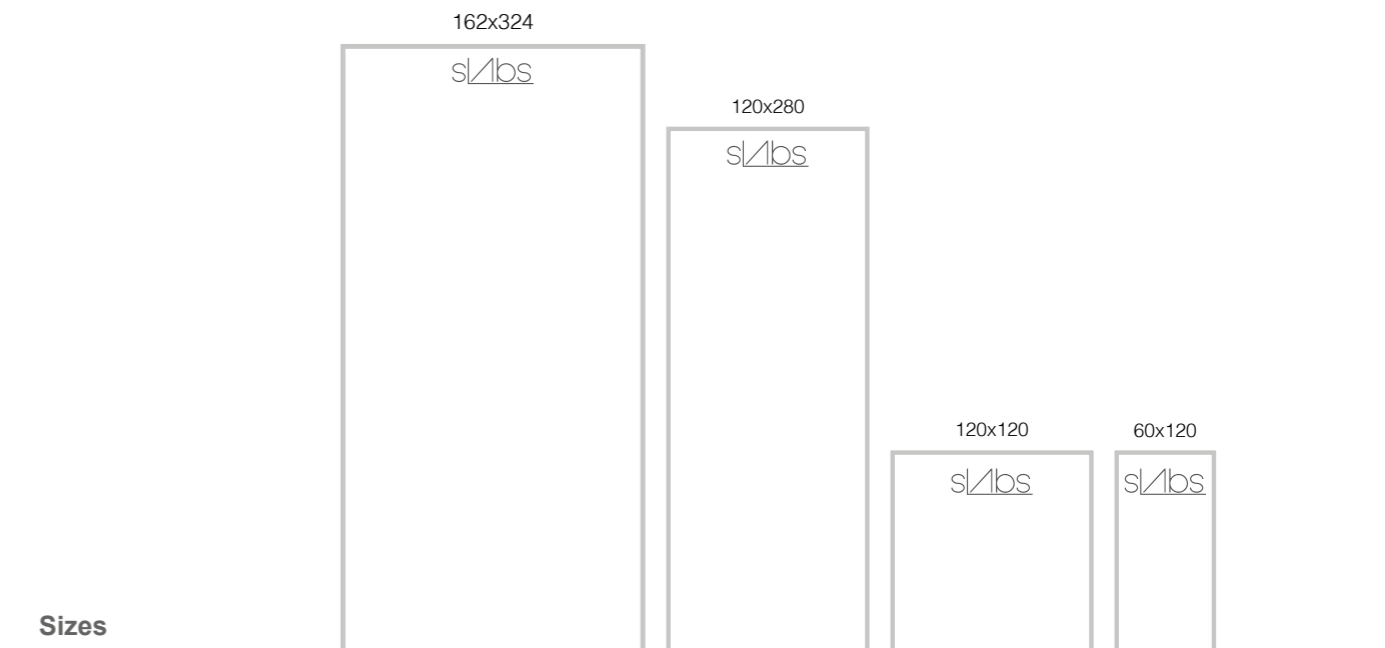

Finishes - Acabados

Natural

Polished