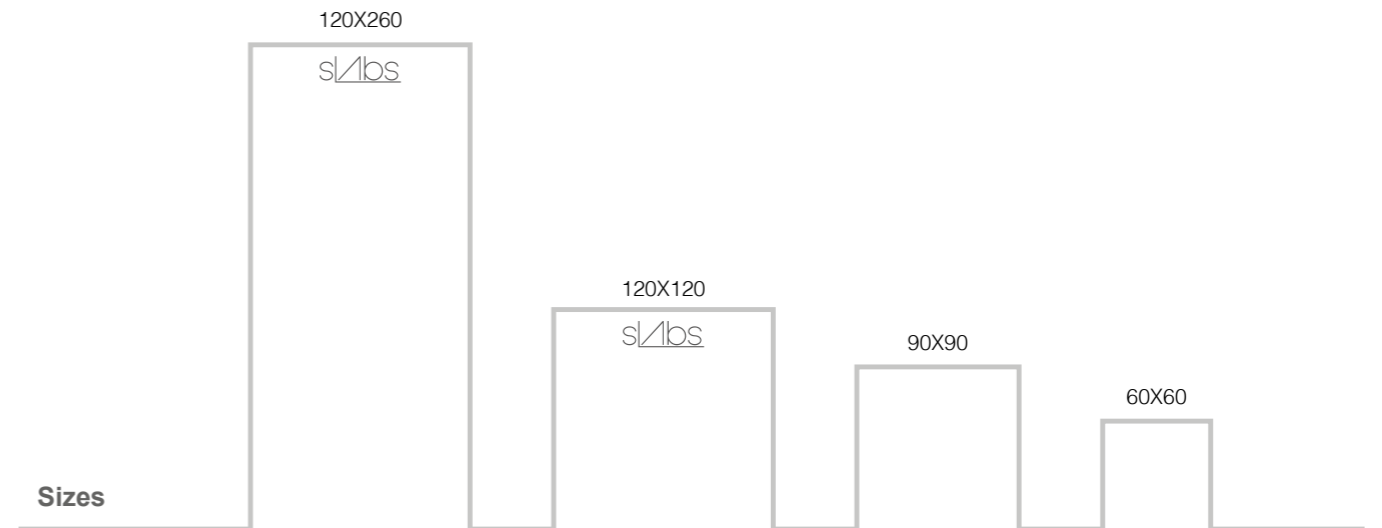

Fluid

PORCELAIN

120x260	119,3x260 cm - 46.97"x102.4"	6 mm
Fluid Multicolor Polished		G-3467
120x120	119,3x119,3 cm - 46.97"x46.97"	6 mm
Fluid Multicolor Polished		G-3467
90x90	89,46x89,46 cm - 35.22"x35.22"	7 mm
Fluid Multicolor Natural		G-1352
60x60	59,55x59,55 cm - 23.62"x23.62"	7 mm
Fluid Multicolor Polished		G-1298

120x260	119,3x260 cm - 46.97"x102.4"	6 mm
Fluid Black Polished		G-3467
120x120	119,3x119,3 cm - 46.97"x46.97"	6 mm
Fluid Black Polished		G-3467
90x90	89,46x89,46 cm - 35.22"x35.22"	7 mm
Fluid Black Polished		G-1442
Fluid Black Natural		G-1352
60x60	59,55x59,55 cm - 23.62"x23.62"	7 mm
Fluid Black Polished		G-1298

Gradone 	SIZE / Formato		Black	Multicolor
	30x260	Gradone	Polished	Polished
	30x130	Gradone	G-2883	G-2883
			G-2761	G-2761

Peldaño 	SIZE / Formato		Black	Multicolor
	30x260	Peldaño	Polished	Polished
	30x130	Peldaño	G-2849	G-2849
			G-2677	G-2677

Packing List	Real Size cm	Real Size "	Box/ Pallet	Pzs/ Box	M2/ Pallet	M2/ Box	SQF/ Pallet	SQF/ Box	Kg/ Pallet	Kg/ Box	Kg/ Piece
120x260 (6 mm)	119,3x260 cm	46.97"x102.4"	17	1	52,731	3,102	567,592	33,388	900	49,410	49,410
120x120 (6 mm)	119,30x119,3 cm	46.97"x46.97"	32	1	45,544	1,423	490,235	15,320	855	25,150	24,500
90x90 (7 mm)	89,46x89,46 cm	35.22"x35.22"	20	2	32,012	1,601	344,581	17,229	585	27,597	13,661
60x60 (7 mm)	59,55x59,55 cm	23.45"x23.45"	30	5	53,193	1,773	572,570	19,086	950	30,898	6,129