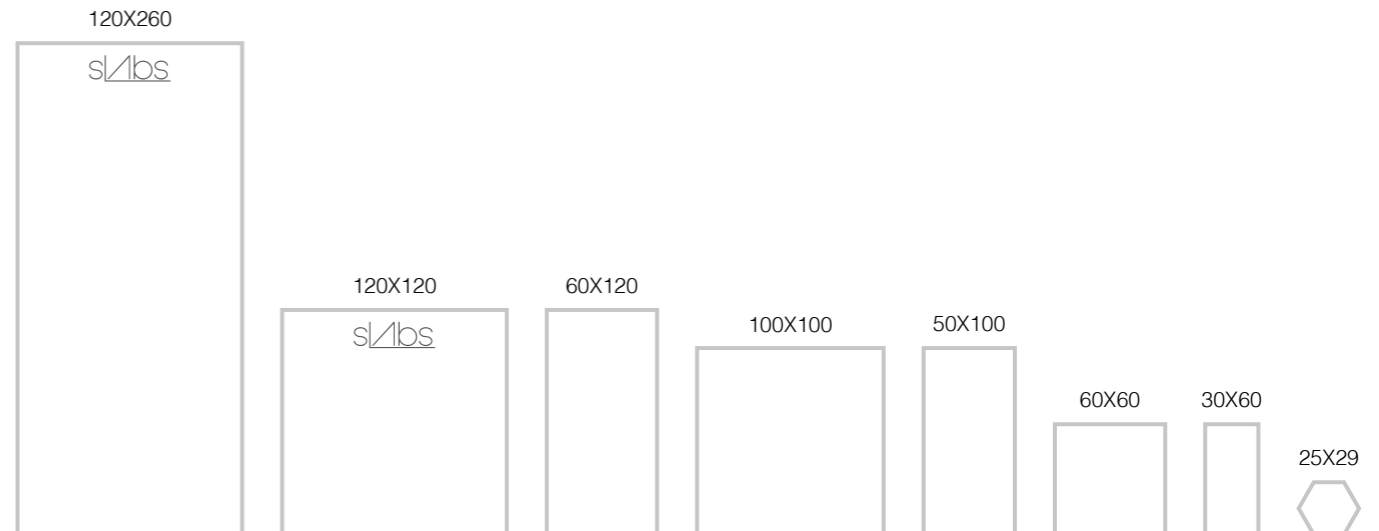

Mood

PORCELAIN

Green

Blue

Ivory

White

Black

120x260	119,3x260 cm - 46.97"x102.4"	6 mm
Mood Green Natural		G-3365
120x120	119,3x119,3 cm - 46.97"x46.97"	6 mm
Mood Green Natural		G-3365
60x120	59,55x119,3 cm - 23.45"x46.97"	7 mm
Mood Green Polished		G-1410
100x100	99,55x99,55 cm - 39.37"x39.37"	10 mm
Mood Green Natural		G-7268
50x100	49,75x99,55 cm - 19.69"x39.37"	10 mm
Mood Green Natural		G-7162
60x60	59,55x59,55 cm - 23.62"x23.62"	7-10 mm
Mood Green Natural 10 mm		G-7146
Mood Green Polished 7 mm		G-1274
30x60	29,75x59,55 cm - 11.13"x23.62"	10 mm
Mood Green Natural		G-7132
Hexagon	25x29 cm - 9.84"x11.42"	10 mm
Mood Green Natural Hexagon		G-7230
Mood Green Decor Hexagon		G-7254

100x100	99,55x99,55 cm - 39.37"x39.37"	10 mm
Mood Blue Natural		G-7268
50x100	49,75x99,55 cm - 19.69"x39.37"	10 mm
Mood Blue Natural		G-7162
60x60	59,55x59,55 cm - 23.62"x23.62"	10 mm
Mood Blue Natural		G-7146
30x60	29,75x59,55 cm - 11.13"x23.62"	10 mm
Mood Blue Natural		G-7132

100x100	99,55x99,55 cm - 39.37"x39.37"	10 mm
Mood Ivory Natural		G-7268
50x100	49,75x99,55 cm - 19.69"x39.37"	10 mm
Mood Ivory Natural		G-7162
60x60	59,55x59,55 cm - 23.62"x23.62"	10 mm
Mood Ivory Natural		G-7146
30x60	29,75x59,55 cm - 11.13"x23.62"	10 mm
Mood Ivory Natural		G-7132
Hexagon	25x29 cm - 9.84"x11.42"	10 mm
Mood Ivory Natural Hexagon		G-7230
Mood Ivory Decor Hexagon		G-7254

100x100	99,55x99,55 cm - 39.37"x39.37"	10 mm
Mood White Natural		G-7268
50x100	49,75x99,55 cm - 19.69"x39.37"	10 mm
Mood White Natural		G-7162
60x60	59,55x59,55 cm - 23.62"x23.62"	10 mm
Mood White Natural		G-7146
30x60	29,75x59,55 cm - 11.13"x23.62"	10 mm
Mood White Natural		G-7132