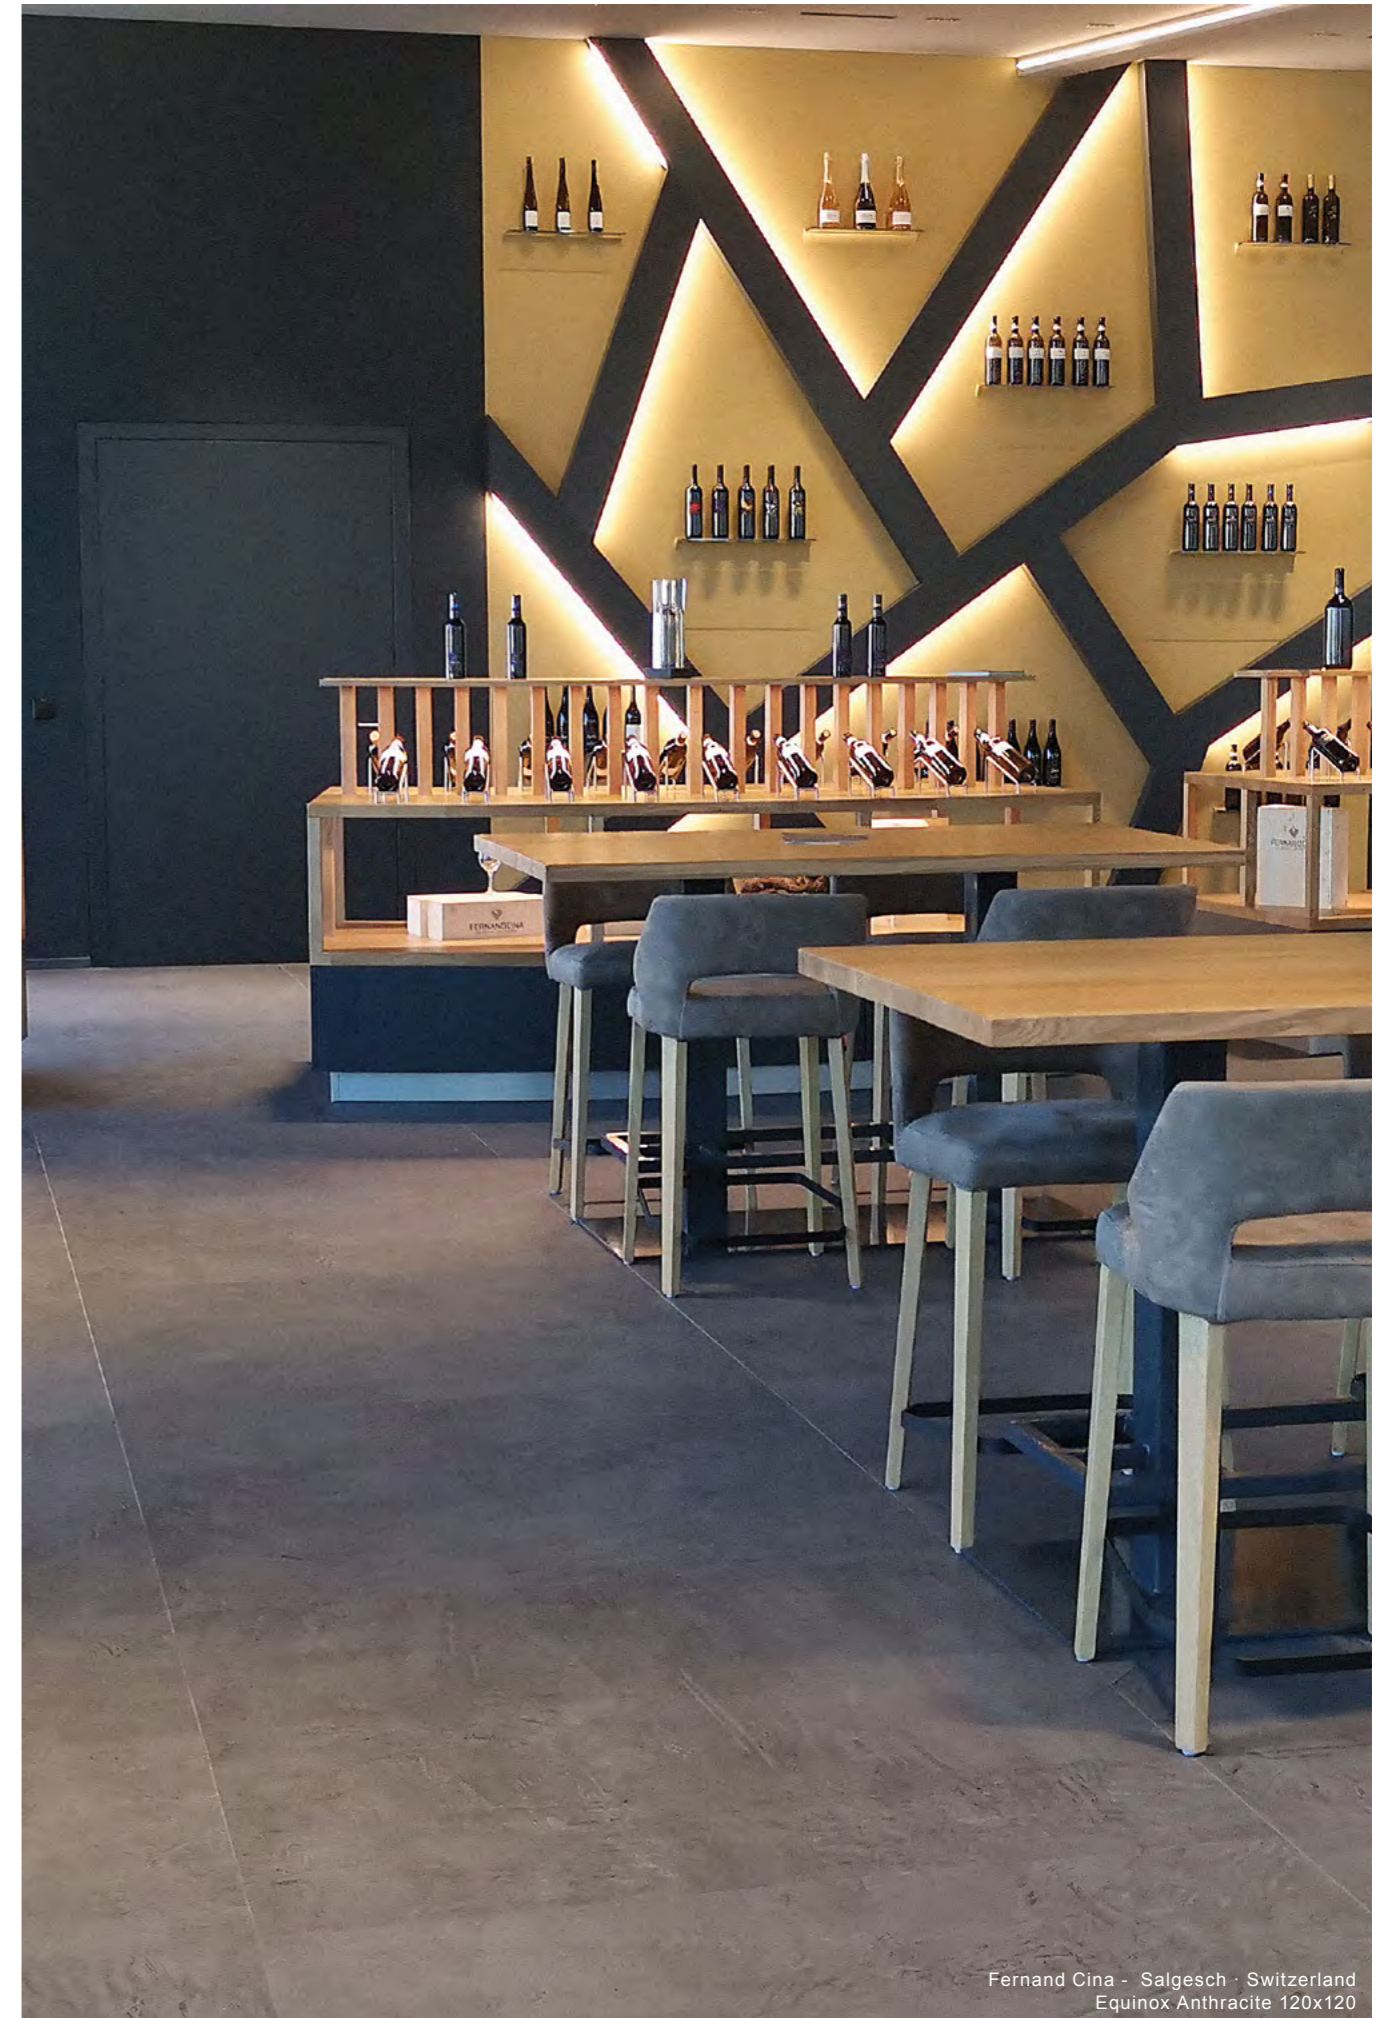

BUWOG Bistro

Walls: Equinox Coral Natural & Ivory Natural 120x280  
Floor: Era Cobalt Natural 100x100

Walls: Junoon Maple Natural 120x280  
Floor: Equinox Ivory Natural 120x120

Fernand Cina - Salgesch - Switzerland  
Equinox Anthracite 120x120