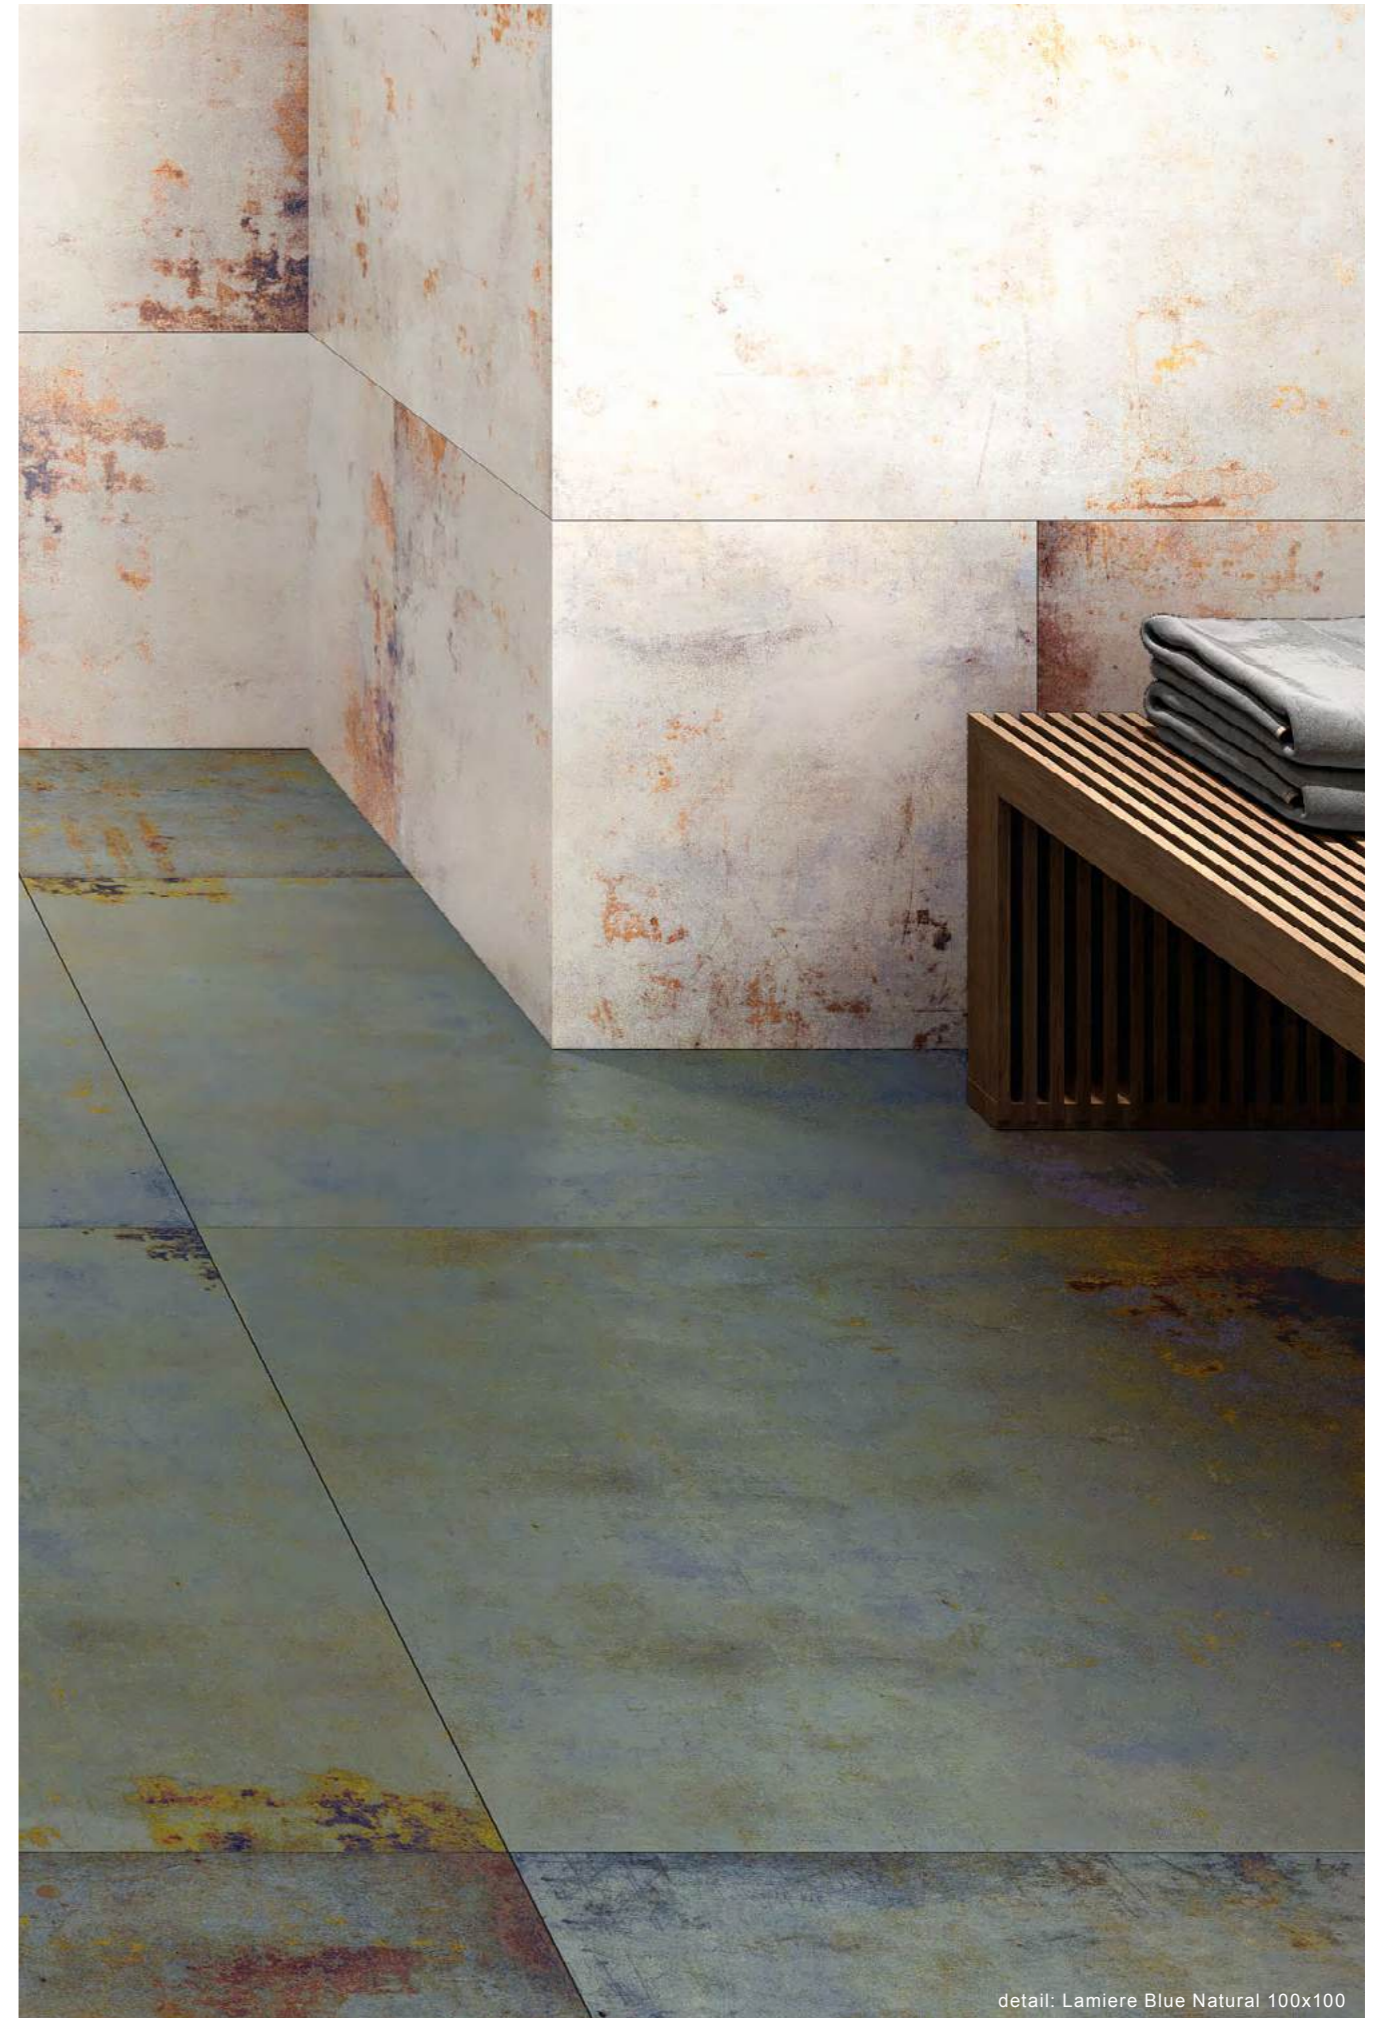

detail: Lamiere Blue Natural 100x100