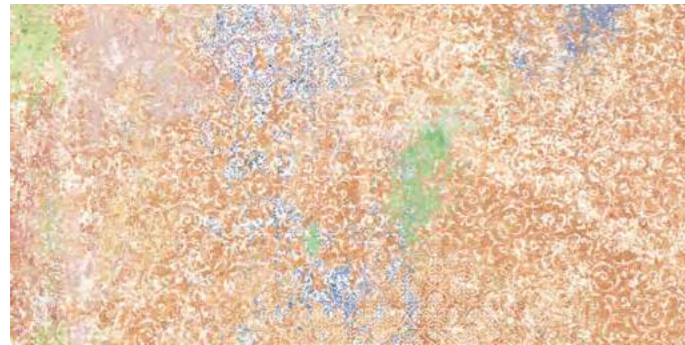

Red

100x100	99,55x99,55 cm - 39.37"x39.37"	10 mm
Emotion Red Natural		G-7268
50x100	49,75x99,55 cm - 19.59"x39.37"	10 mm
Emotion Red Natural		G-7170
60x60	59,55x59,55 cm - 23.62"x23.62"	10 mm
Emotion Red Natural		G-7170
Hexagon	25x29 cm - 9.84"x11.42"	10 mm
Emotion Red Natural Hexagon		G-7230