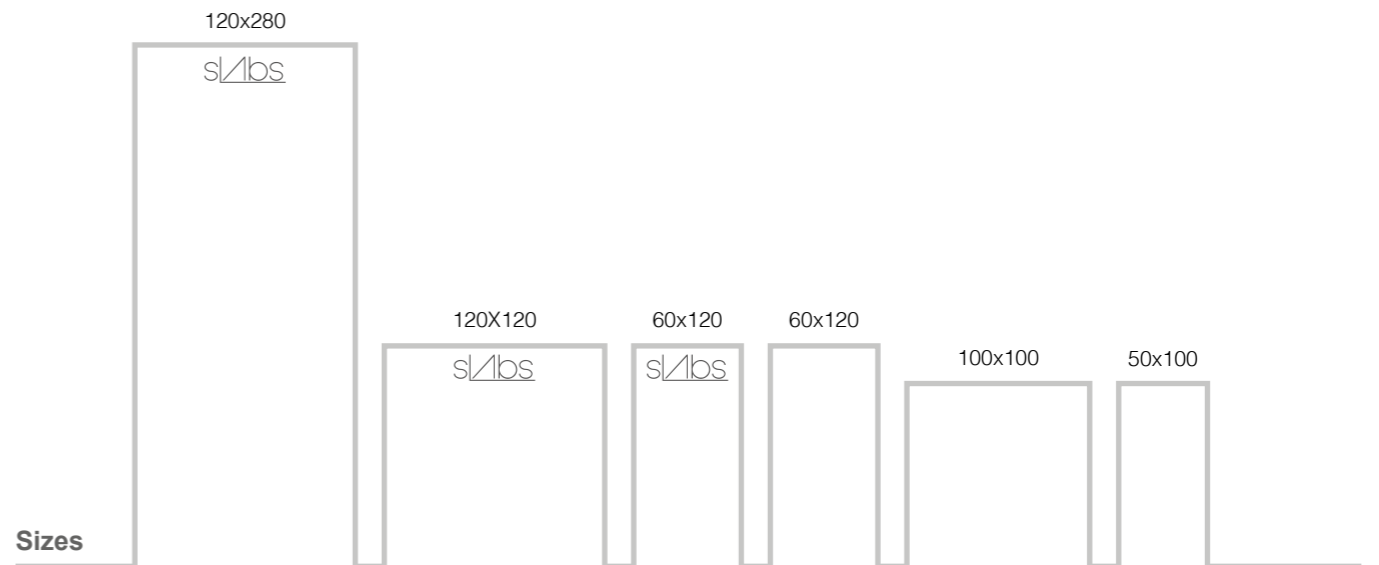

Mystone

PORCELAIN

120x280	119,3x280 cm - 46.97"x110.24"	6 mm
Mystone Ivory Satin		G-3314
120x120	119,3x119,3 cm - 46.97"x46.97"	6 mm
Mystone Ivory Satin		G-3314
60x120	59,55x119,3 cm - 23.45"x46.97"	6 mm
Mystone Ivory Satin		G-3314
60x120	59,55x119,3 cm - 23.45"x46.97"	7 mm
Mystone Ivory Natural		G-1304
100x100	99,55x99,55 cm - 39.37"x39.37"	7 mm
Mystone Ivory Natural		G-1268
50x100	49,75x99,55 cm - 19.69"x39.37"	7 mm
Mystone Ivory Natural		G-1220
50x100	49,75x99,55 cm - 19.58"x39.19"	20 mm
Mystone Ivory Solid 2CM		G-9234

SOLID
2 cm

120x280	119,3x280 cm - 46.97"x110.24"	6 mm
Mystone Grana Satin		G-3314
120x120	119,3x119,3 cm - 46.97"x46.97"	6 mm
Mystone Grana Satin		G-3314
60x120	59,55x119,3 cm - 23.45"x46.97"	6 mm
Mystone Grana Satin		G-3314
60x120	59,55x119,3 cm - 23.45"x46.97"	7 mm
Mystone Grana Natural		G-1304
100x100	99,55x99,55 cm - 39.37"x39.37"	7 mm
Mystone Grana Natural		G-1268
50x100	49,75x99,55 cm - 19.69"x39.37"	7 mm
Mystone Grana Natural		G-1220

120x280	119,3x280 cm - 46.97"x110.24"	6 mm
Mystone Grey Satin		G-3314
120x120	119,3x119,3 cm - 46.97"x46.97"	6 mm
Mystone Grey Satin		G-3314
60x120	59,55x119,3 cm - 23.45"x46.97"	6 mm
Mystone Grey Satin		G-3314
60x120	59,55x119,3 cm - 23.45"x46.97"	7 mm
Mystone Grey Natural		G-1304
100x100	99,55x99,55 cm - 39.37"x39.37"	7 mm
Mystone Grey Natural		G-1268
50x100	49,75x99,55 cm - 19.69"x39.37"	7 mm
Mystone Grey Natural		G-1220
50x100	49,75x99,55 cm - 19.58"x39.19"	20 mm
Mystone Grey Solid 2CM		G-9234

SOLID
2 cm

Finishes - Acabados

Natural

Satin

Mosaics	SIZE / Formato	Grana Natural	Grey Natural	Ivory Natural
	29,75x29,75 cm 11.71"x11.71"	Mosaico 5x5	G-1576V	G-1576V