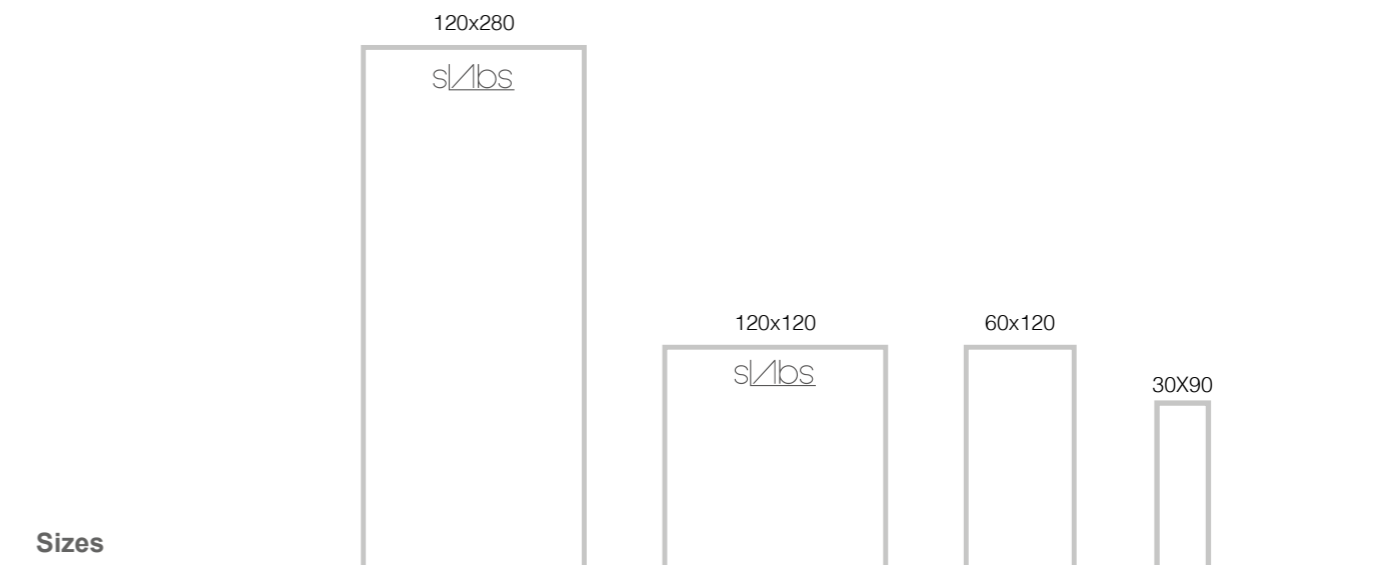

Finishes - Acabados

Natural

Sizes