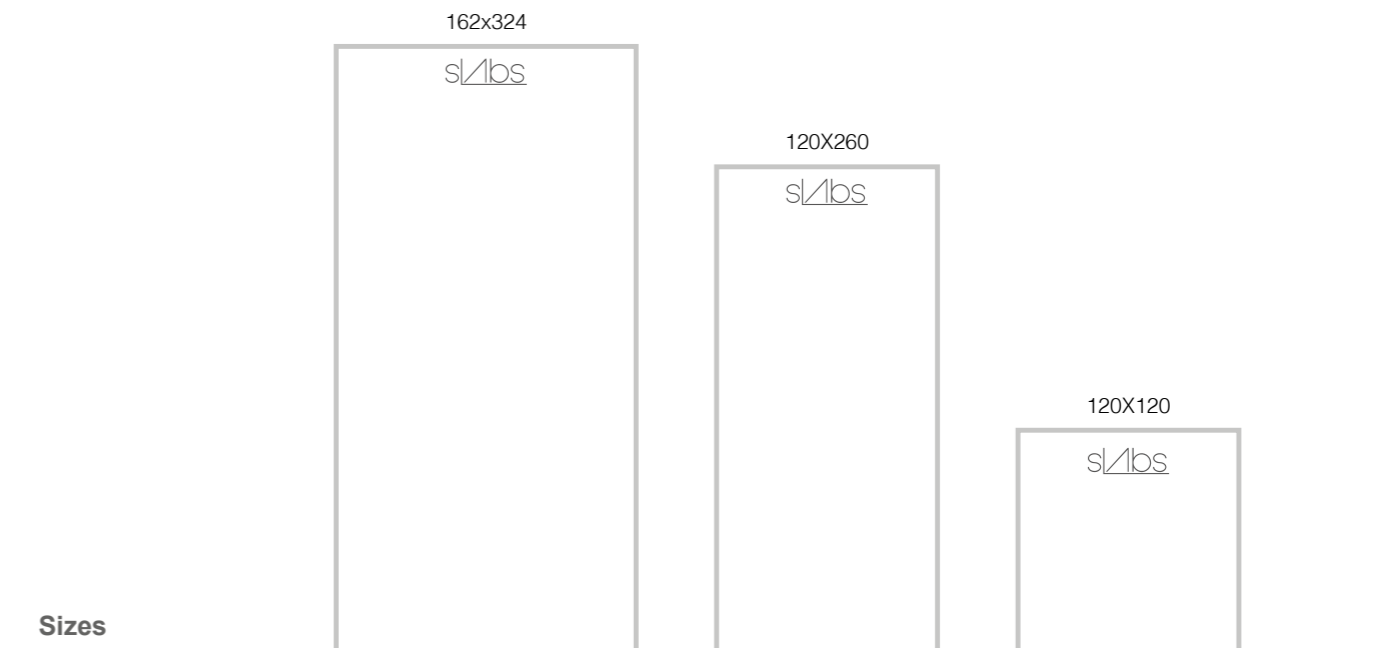

St Vincent

162x324	162x324 cm - 63.8"x127.6"	12 mm
St. Vincent Anthracite Polished		G-3616
120x260	119,3x260 cm - 46.97"x102.4"	6 mm
St. Vincent Anthracite Natural		G-3381
120x120	119,3x119,3 cm - 46.97"x46.97"	6 mm
St. Vincent Anthracite Natural		G-3381

PORCELAIN

Gradone	SIZE / Formato	St Vincent Anthracite		Pietra Grey	
		Natural	Natural	Polished	Polished
	30x260	Gradone	G-2875	G-2875	G-2883
	30x130	Gradone	G-2741	G-2741	G-2761

Peldaño	SIZE / Formato	St Vincent Anthracite		Pietra Grey	
		Natural	Natural	Polished	Polished
	30x260	Peldaño	G-2839	G-2839	G-2849
	30x130	Peldaño	G-2651	G-2651	G-2677

Packing List	Real Size cm	Real Size "	Box/ Pallet	Pzs/ Box	M2/ Pallet	M2/ Box	SQF/ Pallet	SQF/ Box	Kg/ Pallet	Kg/ Box	Kg/ Piece
162x324 (12 mm)	162x324	63.8"x127.6"	16	1	83,981	5,249	903,969	56,498	2860	170,000	170,000
120x260 (6 mm)	119,3x260	46.97"x102.4"	17	1	52,731	3,102	567,592	33,388	900	49,410	49,410
120x120 (6 mm)	119,30x119,3	46.97"x46.97"	32	1	45,544	1,423	490,235	15,320	855	25,150	24,500

Pietra

162x324	162x324 cm - 63.8"x127.6"	12 mm
Pietra Grey Polished		G-3616
Pietra Grey Natural		G-3590
120x260	119,3x260 cm - 46.97"x102.4"	6 mm
Pietra Grey Polished		G-3459
Pietra Grey Natural		G-3397
120x120	119,3x119,3 cm - 46.97"x46.97"	6 mm
Pietra Grey Polished		G-3459
Pietra Grey Natural		G-3397