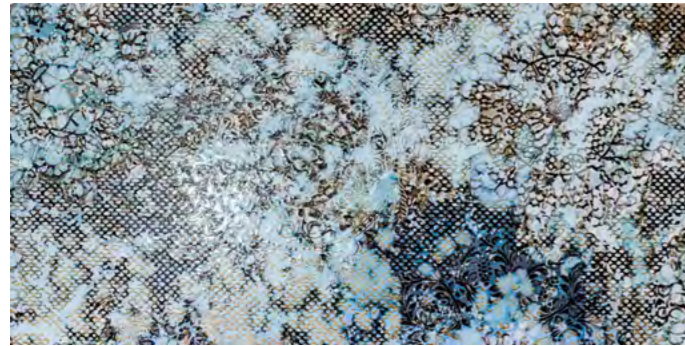

Blue

100x100	99,55x99,55 cm - 39.37"x39.37"	10 mm
Inedita Blue Natural		G-7314
50x100	49,75x99,55 cm - 19.69"x39.37"	10 mm
Inedita Blue Natural		G-7186
Hexagon	25x29 cm - 9.84"x11.42"	10 mm
Inedita Blue Natural		G-7254