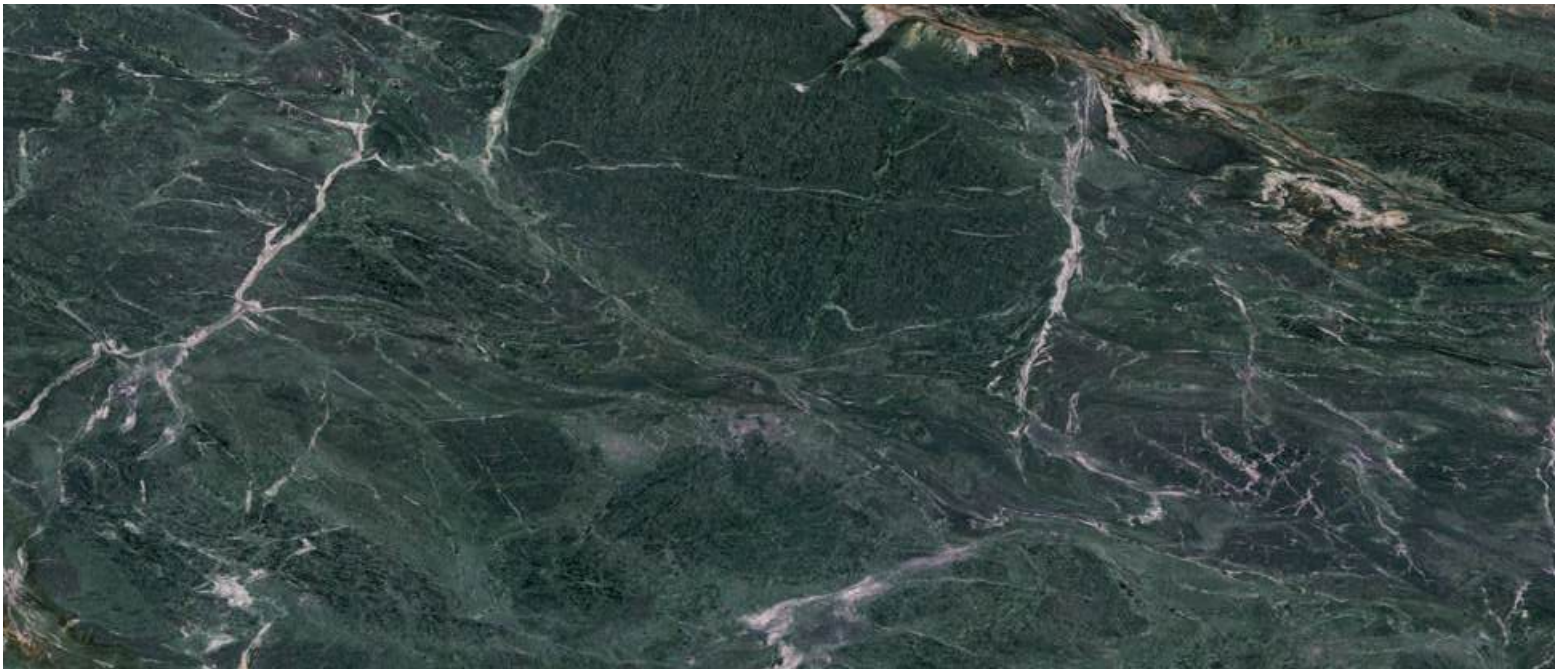

Lux Euphoria

GRES PORCELÁNICO-GRANILLA PULIDA
PORCELAIN TILES-POLISHED GRANILL · GRÈS CÉRAMÉ-GRANILLA POLI

Lux Euphoria Green

Cód. tarif.	PL
120X280	XXL02
60X120	LUX03
30x30 (5x5)	MOS5
32,5x22,5	P53