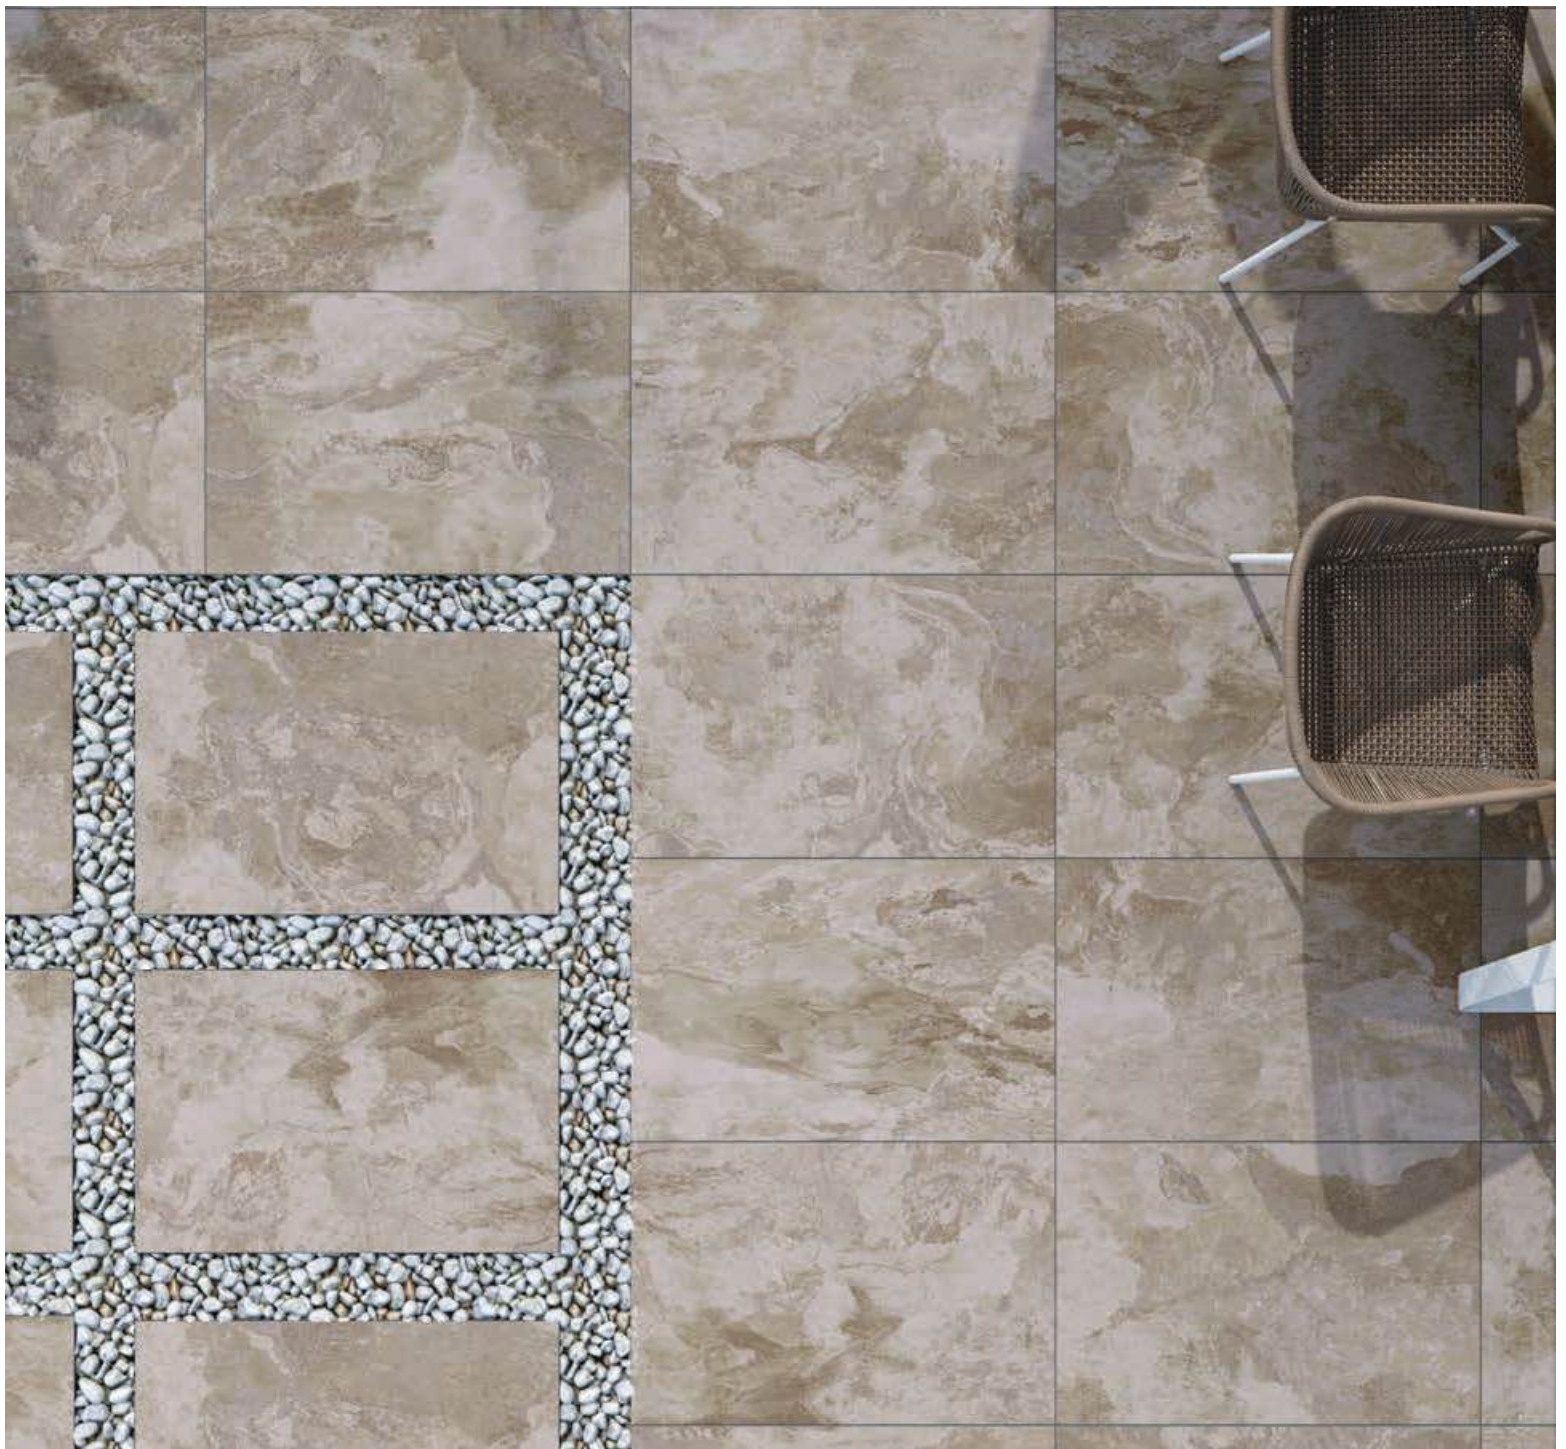

Pvto. / Floor / Sol: Okai Sand 60x90 (20mm)

Formatos / Sizes / Formats

60x90 Rec. 24"x36" ± 20 mm	11

60x60 Rec. 24"x24" ± 20 mm	22