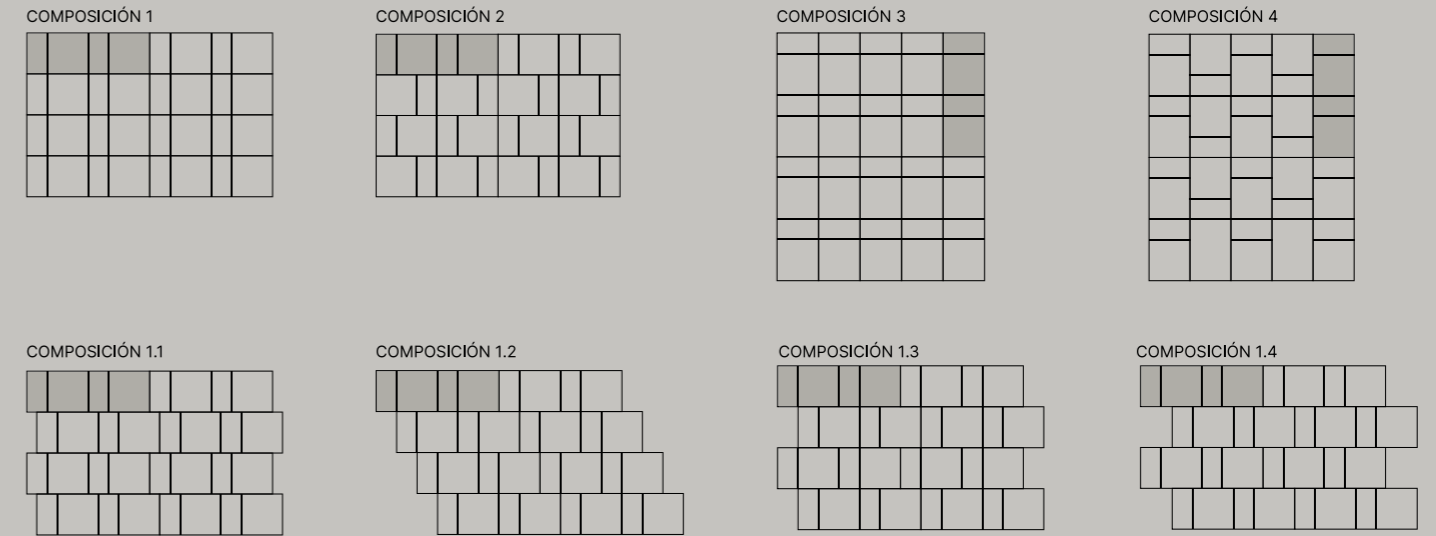

PACKING peso bruto aproximado / approximate gross weight / poids brut approximatif

FORMATO SIZE	NOMBRE NAME	DESCRIPCIÓN DESCRIPTION	PIEZAS/CAJA PIECES/BOX	M²/CAJA SQM/BOX	KG/CAJA KG/BOX	PALET · PALLET			EUROPALET · EUROPALLET		
						CAJAS BOXES	M² SQM	KG (aprox.) KG(approx.)	CAJAS BOXES	M² SQM	KG (aprox.) KG(approx.)
15x45 cm. · 6"x18"	BOLZANO / COTTO STAR / MEKNES / PORTOFINO / AMALFI / CAPRI / ARGOS	LISO	16	1,08	23,01	70	75,6	1.620,7	55	59,4	1.280,55
	CRESCENT	RELIEVE	16	1,08	23,01	70	75,6	1.626,9	55	59,4	1.285,5
	TUMPAK	RELIEVE PIEDRA	14	0,95	20,2	70	66,5	1.424	55	52,25	1.126
	HARLEM	RELIEVE CARAVISTA	16	1,08	20,98	70	75,6	1.484,8	55	59,4	1.173,9
HEX. 53x48,5 cm. · 21"x19"	CAUSEWAY	HEXÁGONO IRREGULAR	6	1,18	25,5	-	-	-	30	35,4	780
HEX. 28,5x33 cm. · 11"x13"	AQUARELLE / LANCASTER	HEXÁGONO LISO	14	1	19	66	66	1.264	44	44	851
28,5x33,5 cm. · 11"x13"	CUZCO	IRREGULAR	11	0,87	15,6	52	45,24	826	48	41,76	768
33x33 cm. · 13"x13"	AQUARELLE / CANTERBURY / BARI / VARADERO	LISO	9	1	18,7	72	72	1.356	62	62	1.174
33x33 cm. · 13"x13"	BARI LATTICE	RELIEVE	8	0,89	16,7	72	64,08	1.205	62	55,18	1.043
44x44 cm. · 17"x17"	ASTI / CHESS	LISO	7	1,37	29	64	87,68	1.866	52	71,24	1.523
40x62 cm. · 16"x24"	ARKANSAS / NEBRASKA / UTAH / ANDES	RELIEVE INTERLOCKING	4	1	23,2	48	48	1.123,6	21	21	502,2
40x120 cm. · 16"x48"	BAMBOO / FLUTED	RELIEVE	3	1,44	34	-	-	-	40	57,6	1.384

MODULARIDAD 15 × 45 / 15 × 45 modularity / modularité 15 × 45

SIMBOLOGÍA / SYMBOLOGY / SYMBOLOGIE

Antideslizante Antislip Antidérapant	R11 R11	Distintos relieves Different reliefs Différents reliefs	Máximo relieve Maximum relief Reliefs maximaux
Revestimiento Wall tile Revêtement	REC Rectificado Rectified Rectifié	Necesita rejuntar Range to be grouted Besoin de rejointoyer	Mate Matte Matt
Pavimento Floor tile Pavement	Antihielo Frost resistance Antigel	Número de gráficas Number of graphs Nombre de graphiques	Satinado Satin Satiné
Interior Indoor Intérieur	Interlocking	Rejuntado interior pieza Internal grouting piece Jointoiement interne de la pièce	Brillo Gloss Brillant
Exterior Outdoor Extérieur	9 mm Espesor Thickness Épaisseur	Mate detalles en brillo Matte with gloss details Mat avec détails brillants	Efecto metal Metal effect Effet métallique
		Smartgrip	Digital Grit
		Digital 3D	Digital Glaze
		V1 Destonificado Uniforme Uniform variation Variation homogène	V2 Destonificado Ligero Slight variation Légère variation
		V3 Destonificado Moderado Moderate variation Variation modéré	V4 Destonificado Considerable Substantial variation Variation substantielle