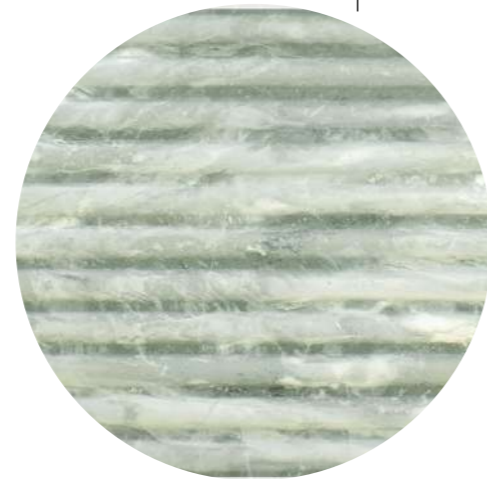

Zoom
Fluted Travertino Jungle