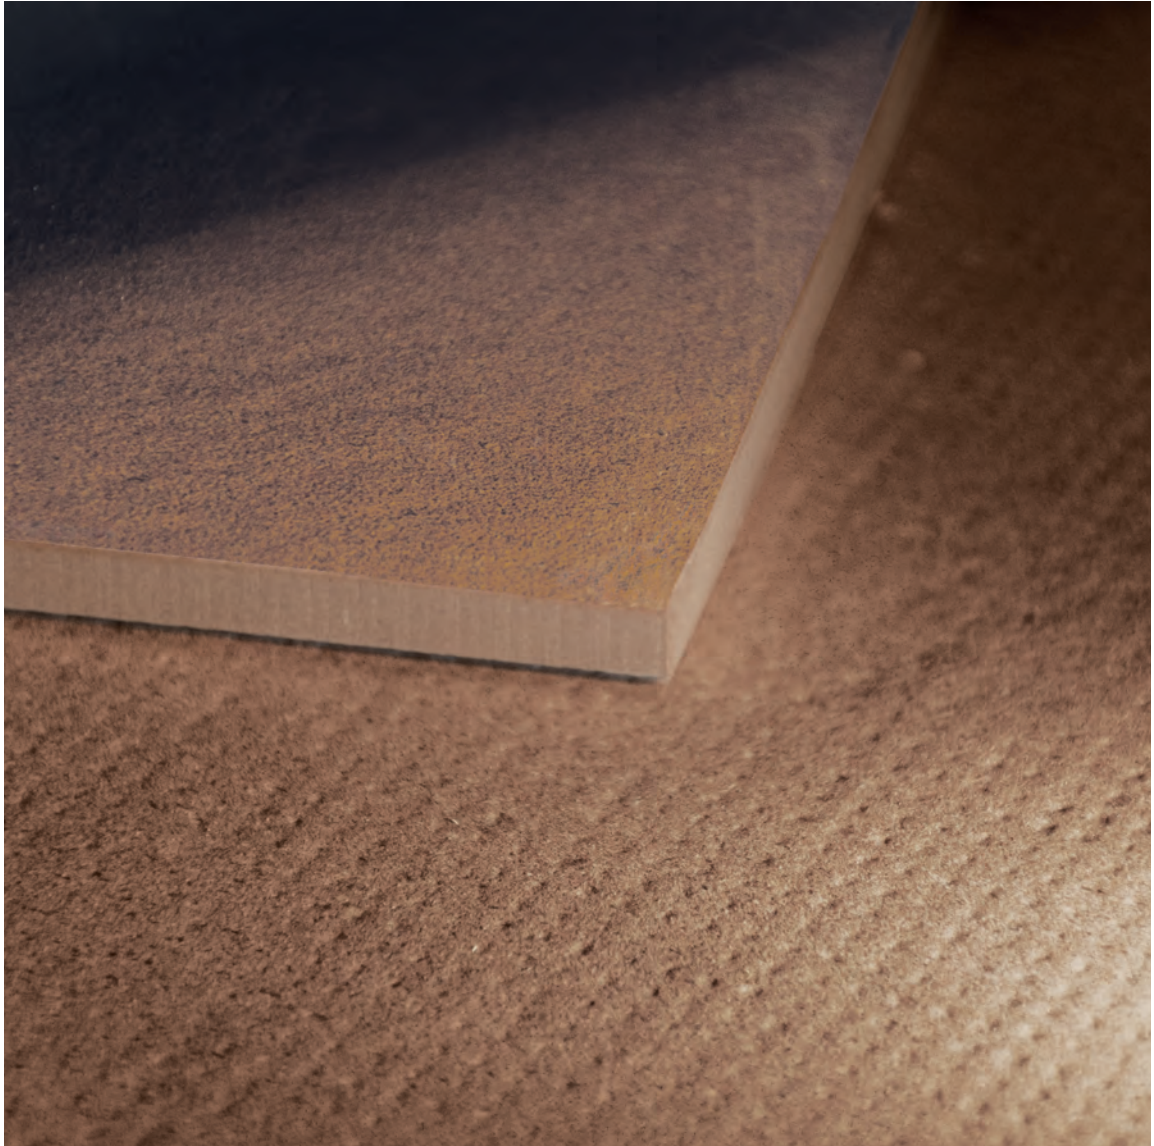

Parallax-R Sand 59,3x59,3 cm

Parsec Mosaic Sand 30,4x30,4 cm

COLLECTION
VIEW

PARALLAX

Reddish

Parallax-R Reddish 120x120 cm

Parallax-R Reddish 10x59,3 cm

Layers-R Reddish 60x120 cm