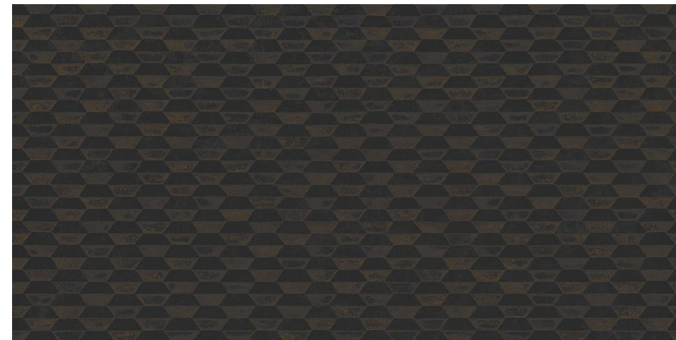

Steel Black Natural
 99,55x99,55 cm - 39,19"x39,19"

Steel Black Natural
 G-3268 59,55x59,55 cm - 23,45"x23,45"

Steel Black Nat.
 G-3180 Mosaico 5x5 29,75x29,75 cm 11,71"x11,71"

Steel Black Natural
 49,75x99,55 cm - 19,59"x39,19"