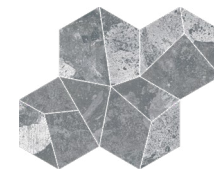

Lava Ivory Nat.
Mosaico Trencadis G-2211
42,2x34 cm
16,61"x13,39"

Lava Ivory Nat.
Mosaico 5x5 G-3558
29,75x29,75 cm
11,71"x11,71"

Lava Silver Natural
99,55x99,55 cm - 39,19"x39,19"

Lava Silver Natural
49,75x99,55 cm - 19,59"x39,19"