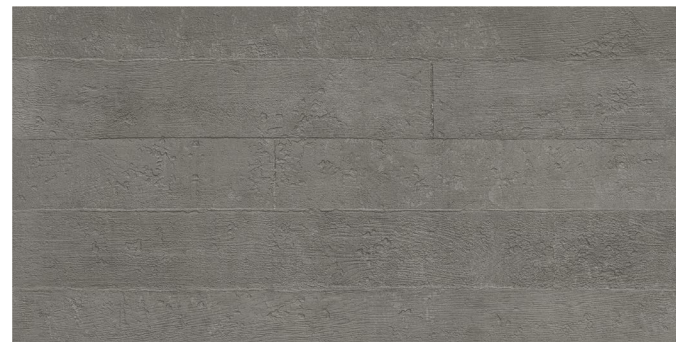

G-3162 Ciment Ash Formwork Natural
49,75x99,55 cm - 19,59"x39,19"

G-3208

Complementary Pieces | Steps

Piezas Complementarias | Peldaños

Ciment Natural Gradone 100 G-2655
Ciment Natural Gradone Ángulo 100 G-2723
49,75x99,55 cm - 19,59"x39,19"

Ciment Natural Gradone 60 G-2559
Ciment Natural Gradone Ángulo 60 G-2609
59,55x59,55 cm - 23,45"x23,45"

Ciment Natural Gradone G-2723
Ciment Natural Gradone Ángulo G-2779
99,55x99,55 cm - 39,19"x39,19"

Ciment Natural Tipo L 100 G-2503
Ciment Natural Tipo L Ángulo 100 G-2585
44x99,55 cm - 17,32"x39,19"

Ciment Natural Tipo L 60 G-2375
Ciment Natural Tipo L Ángulo 60 G-2585
54x59,55 cm - 21,26"x23,45"

Ciment Natural Tipo L G-2609
Ciment Natural Tipo L Ángulo G-2815
94x99,55 cm - 37,01"x39,19"

Ciment Natural Peldaño 100 G-2337
Ciment Natural Peldaño Ángulo 100 G-2375
49,75x99,55 cm - 19,59"x39,19"

Ciment Natural Peldaño 60 G-2197
Ciment Natural Peldaño Ángulo 60 G-2287
59,55x59,55 cm - 23,45"x23,45"

Ciment Natural Peldaño G-2541
Ciment Natural Peldaño Ángulo G-2623
99,55x99,55 cm - 39,19"x39,19"

Complementary Pieces | Skirting

Piezas Complementarias | Rodapiés

Ciment Natural Rodapié 50 G-2071
7,3x49,75 cm - 2,87"x19,59"

Ciment Natural Rodapié 60 G-2071
7,3x59,55 cm - 2,87"x23,45"

Ciment Natural Rodapié 100 G-2115
7,3x99,55 cm - 2,87"x39,19"