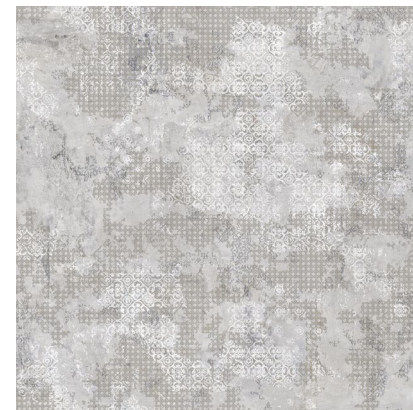

G-3284

Rug Blue Natural
49,75x99,55 cm - 19,59"x39,19"

G-3180

Rug Blue Nat.
Mosaico 5x5
29,75x29,75 cm
11,71"x11,71"

G-3558

Rug Grey Natural
59,55x59,55 cm - 23,45"x23,45"

G-3180

Rug Blue Natural
59,55x59,55 cm - 23,45"x23,45"