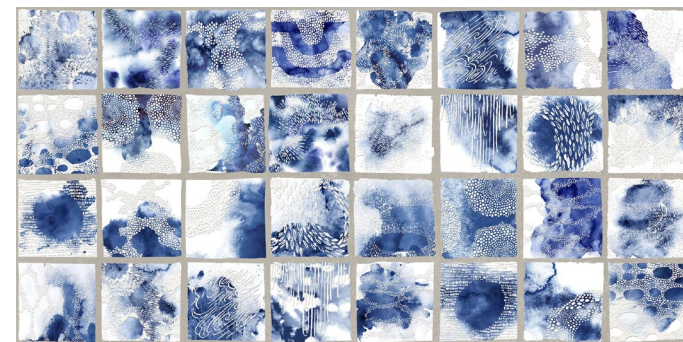

Ciment Stamp Natural
49,75x99,55 cm - 19,59"x39,19"

G-3208

UNE-EN 16165 Anexo C (UNE-EN 41901 EX)

CLASE 1 (Ciment Stamp)
CLASE 2

UNE EN 16165 Anexo B (DIN 51130)

R9 A (Ciment Stamp)
R10 B

ANSI A 137.1-2012

DCOF>0.42

UNE EN 16165 Anexo C (BS 7976)

PTV>36 (Ciment Natural)
PTV<24 (Ciment Stamp)
PTV>24 (Ciment Formwork Nat)

Series	Formato/Thickness	Unit	Boxes/Pallet	m²/Pallet	m²/Box	Pieces/Box	Kg/Pallet	Kg/Box
Ciment 100x100	99,55x99,55x1 cm	m²	40	39,64	0,99	1	991,44	23,89
Ciment 50x100	49,75x99,55x1 cm	m²	27	40,12	1,49	3	940,75	34,10
Ciment 60x60	59,55x59,55x1 cm	m²	36	51,08	1,42	4	1162,75	31,75
Ciment Ro-50	7,3x49,75 cm	pz	24	15,7	0,654	18	373	14,57
Ciment Ro-60	7,3x59,55 cm	pz	24	18,8	0,81	18	450	17,80
Ciment Ro-100	7,3x99,55 cm	pz	16	17,44	1,09	15	411	24,23
Ciment Nat. Mos. 5x5	29,75x29,75 cm	m²	36	22,28	0,62	7	480	12,93
Ciment Nat. Mos. Broken	30,5x27,5 cm	pz	54	39,36	0,729	10	810	15