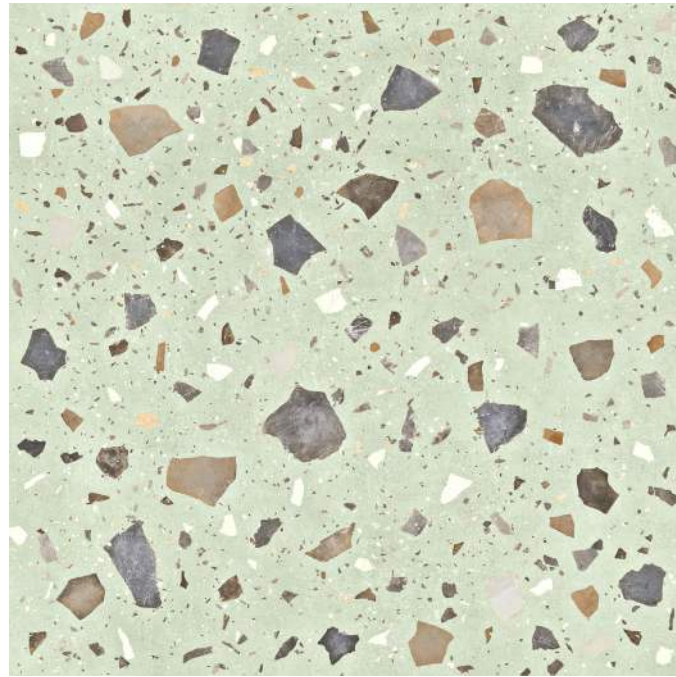

PEBBLE

Porcelain   Rectified   Monocaliber   Double Firing
Porcelánico   Rectificado   Monocalibre   Bicocción

Pebble Green Natural
99,55 x 99,55 cm - 39,19" x 39,19"

G-3284

G-3558