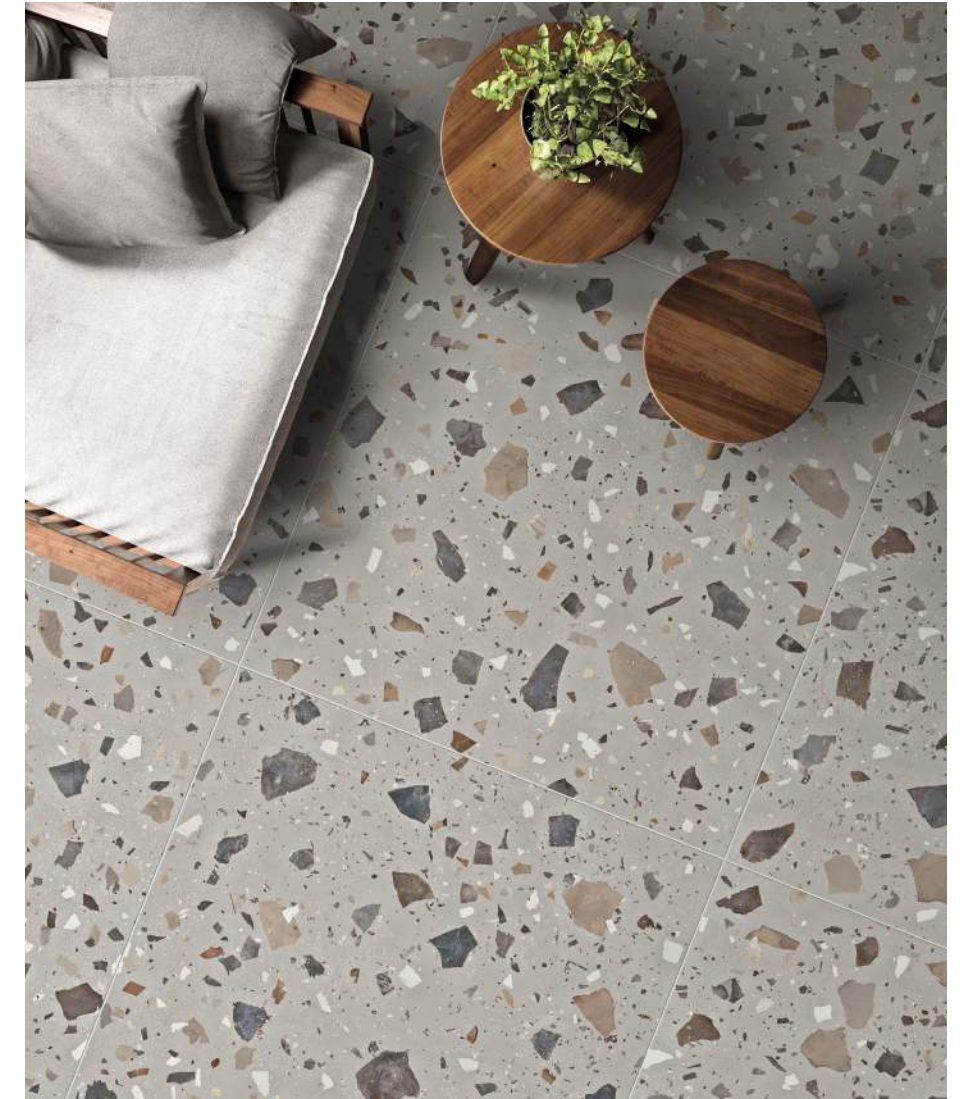

G-3558

Pebble Ivory Natural
 59,55 x 59,55 cm - 23,45" x 23,45"

G-3180

Pebble Grey Natural
 59,55 x 59,55 cm - 23,45" x 23,45"

G-3180

Floor: Pebble Grey Natural 99,55 x 99,55 cm

UNE-EN 16165 Anexo C (UNE-EN 41901 EX)