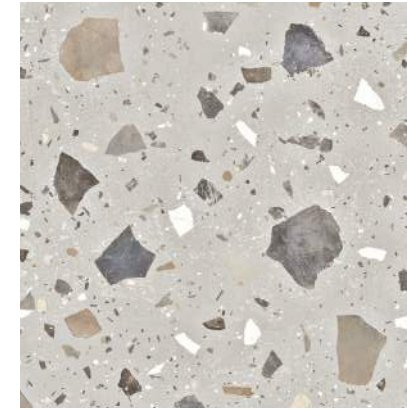

Pebble Grey Natural
59,55 x 59,55 cm - 23,45" x 23,45"

G-3180