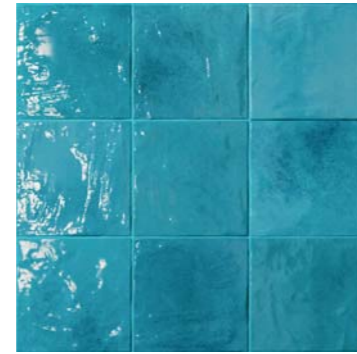

10x10
TURQUOISE
0011526 F 84,50