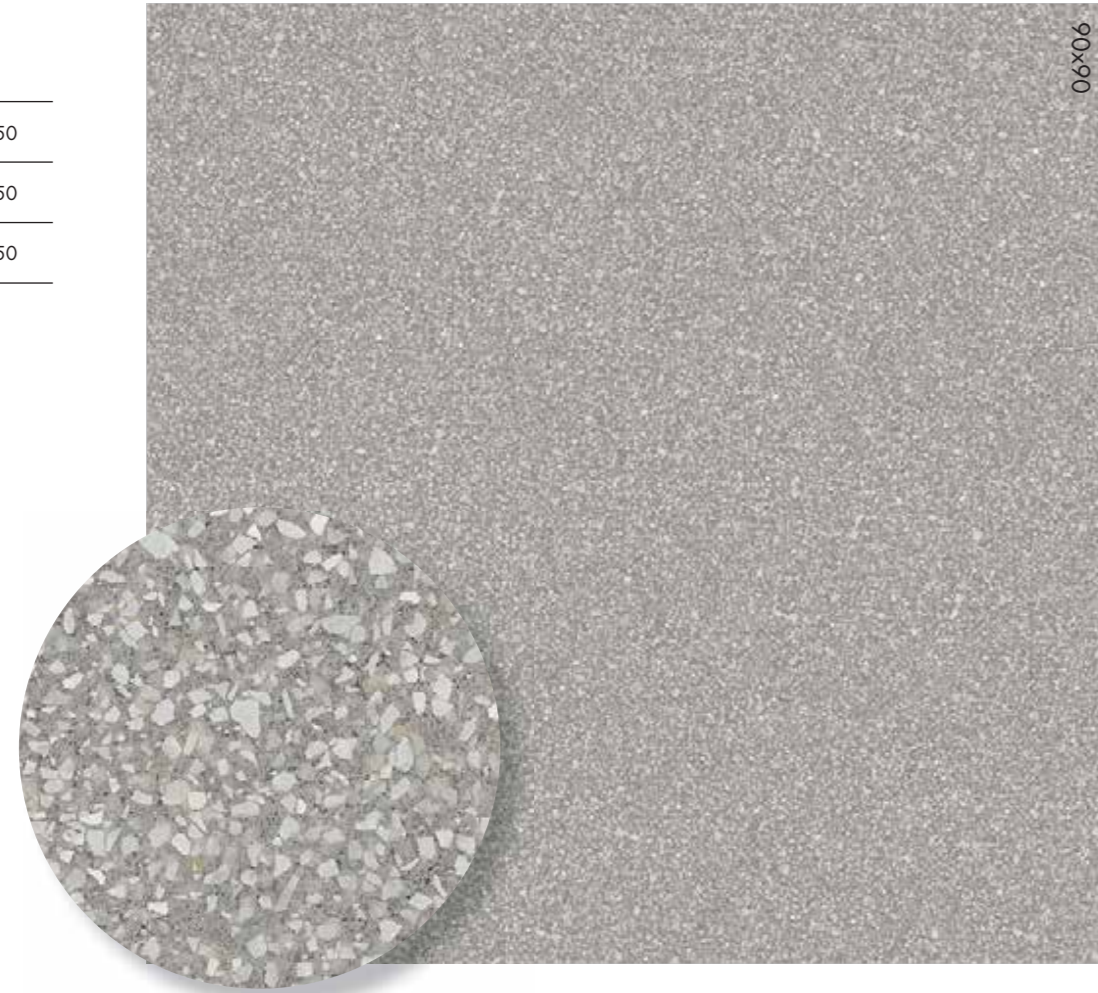

BLEND

DOTS GREY

8,5 mm

60x120	nat rett.	Ptech R10 C	0006702	F 63,50
90x90	nat rett.		0005827	F 65,50
60x60	nat rett.	Ptech R10 C	0006710	F 53,50