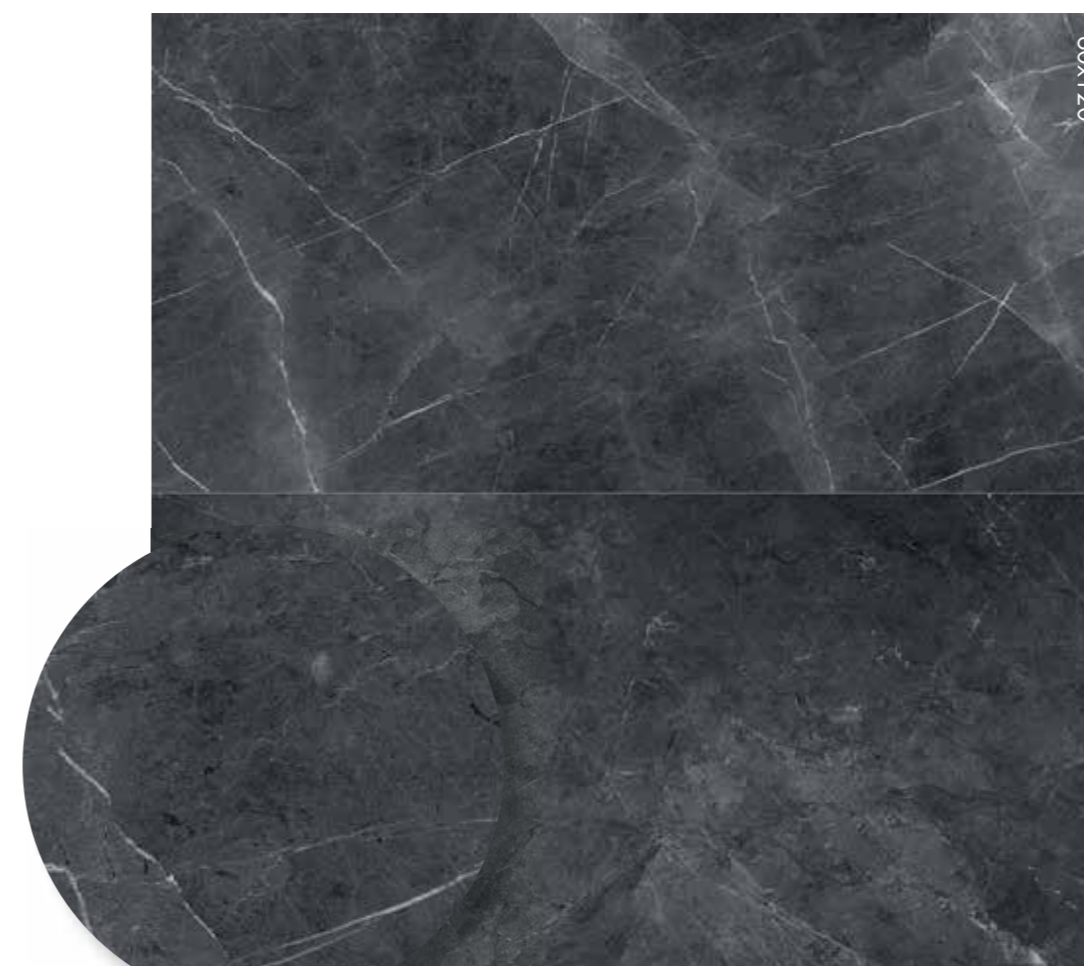

PIETRA GREY SABLÉ

8,5 mm

60x120 SABLÉ rett. **1SR34700** F 60,90

60x60 SABLÉ rett. **1SR01700** F 51,50

MARBLE

INDEX

POETRY HOUSE

Poetry Stone Reloaded
Poetry Stone
Poetry Net
Poetry Wood
Poetry Colors
Poetry Decor

INTERIORS

MARBLE

Sensi Fantasy
Sensi Nuance
Sensi Roma
Sensi 900
Sensi Signoria
Sensi Gems
Sensi Up

RESIN

Altirego
Crossroad Chalk

CONCRETE

Blend
Ghost
Lab325

STONE

Atlantis
Native
Alpes
Alpes raw
Monolith

METAL

Interno 9 Wide
Interno 9

WOOD

Eco Chic
Crossroad Wood
Dolphin
Soleras

TRADITIONAL

Unika
Fossil
Sensi Classic
Docks
Chrome
Petraia

OUTDOOR

OUT.20 20 mm

Poetry stone - Poetry stone reloaded - Sensi Roma - Camargue - Salento
Monolith - Native - Atlantis - Limoges - Belgian stone - Lab325 - Blend
Ghost - Poetry wood - Eco chic - Hermione - Dolphin - Soleras

DECOR

Boiserie
Wide&Style Mini
Play
Crossroad Brick

TECHNICAL INFO

Informazioni Tecniche
Technical Info