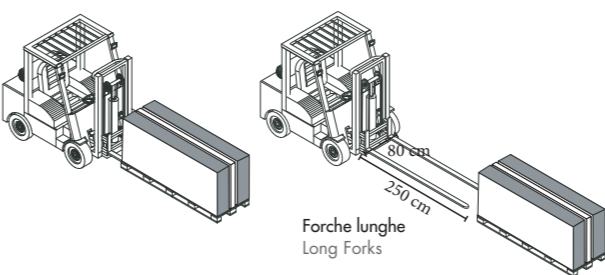

Forche lunghe
Long Forks