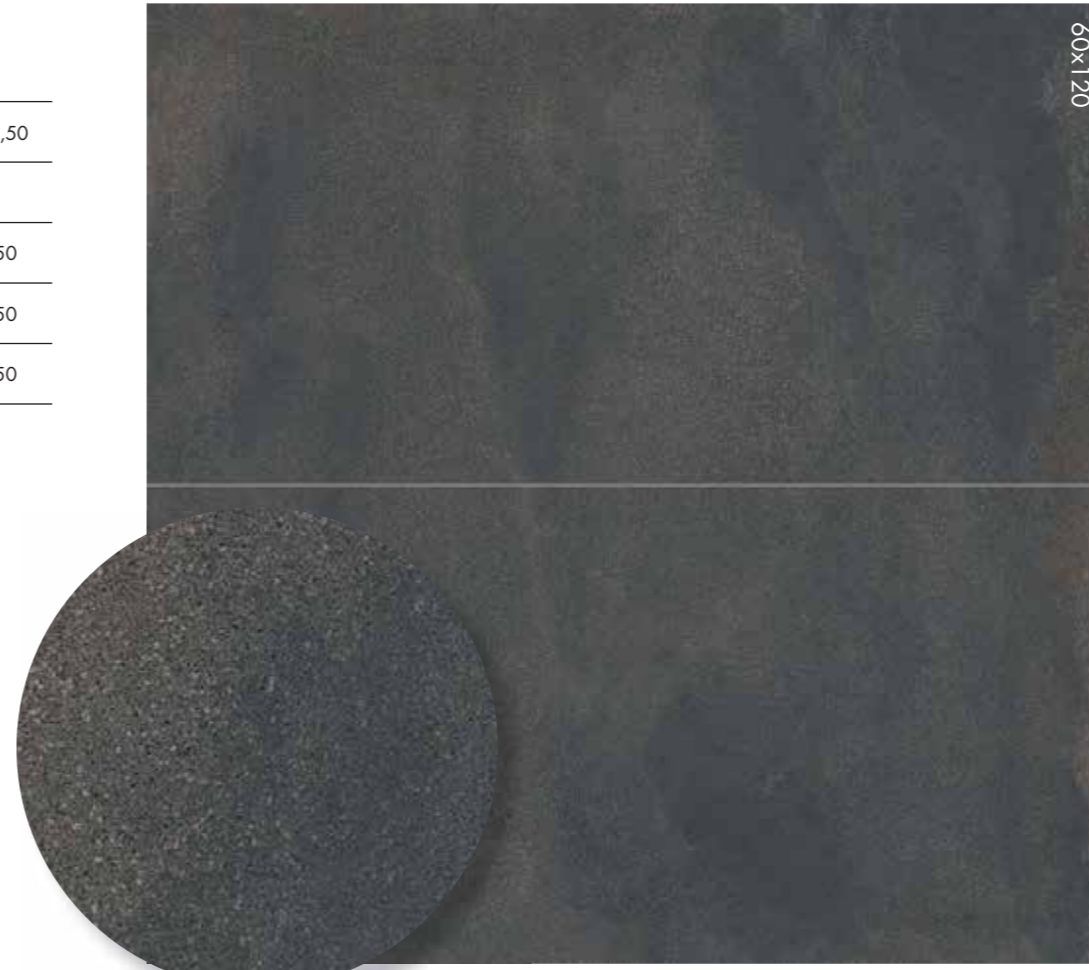

BLEND

CONCRETE IRON

6 mm				
* 120x280	nat rett.		0008645	F 103,50
8,5 mm				
60x120	nat rett.	P.tech R10 C	0005799	F 63,50
90x90	nat rett.	P.tech R10 C	0005807	F 65,50
60x60	nat rett.	P.tech R10 C	0005817	F 53,50