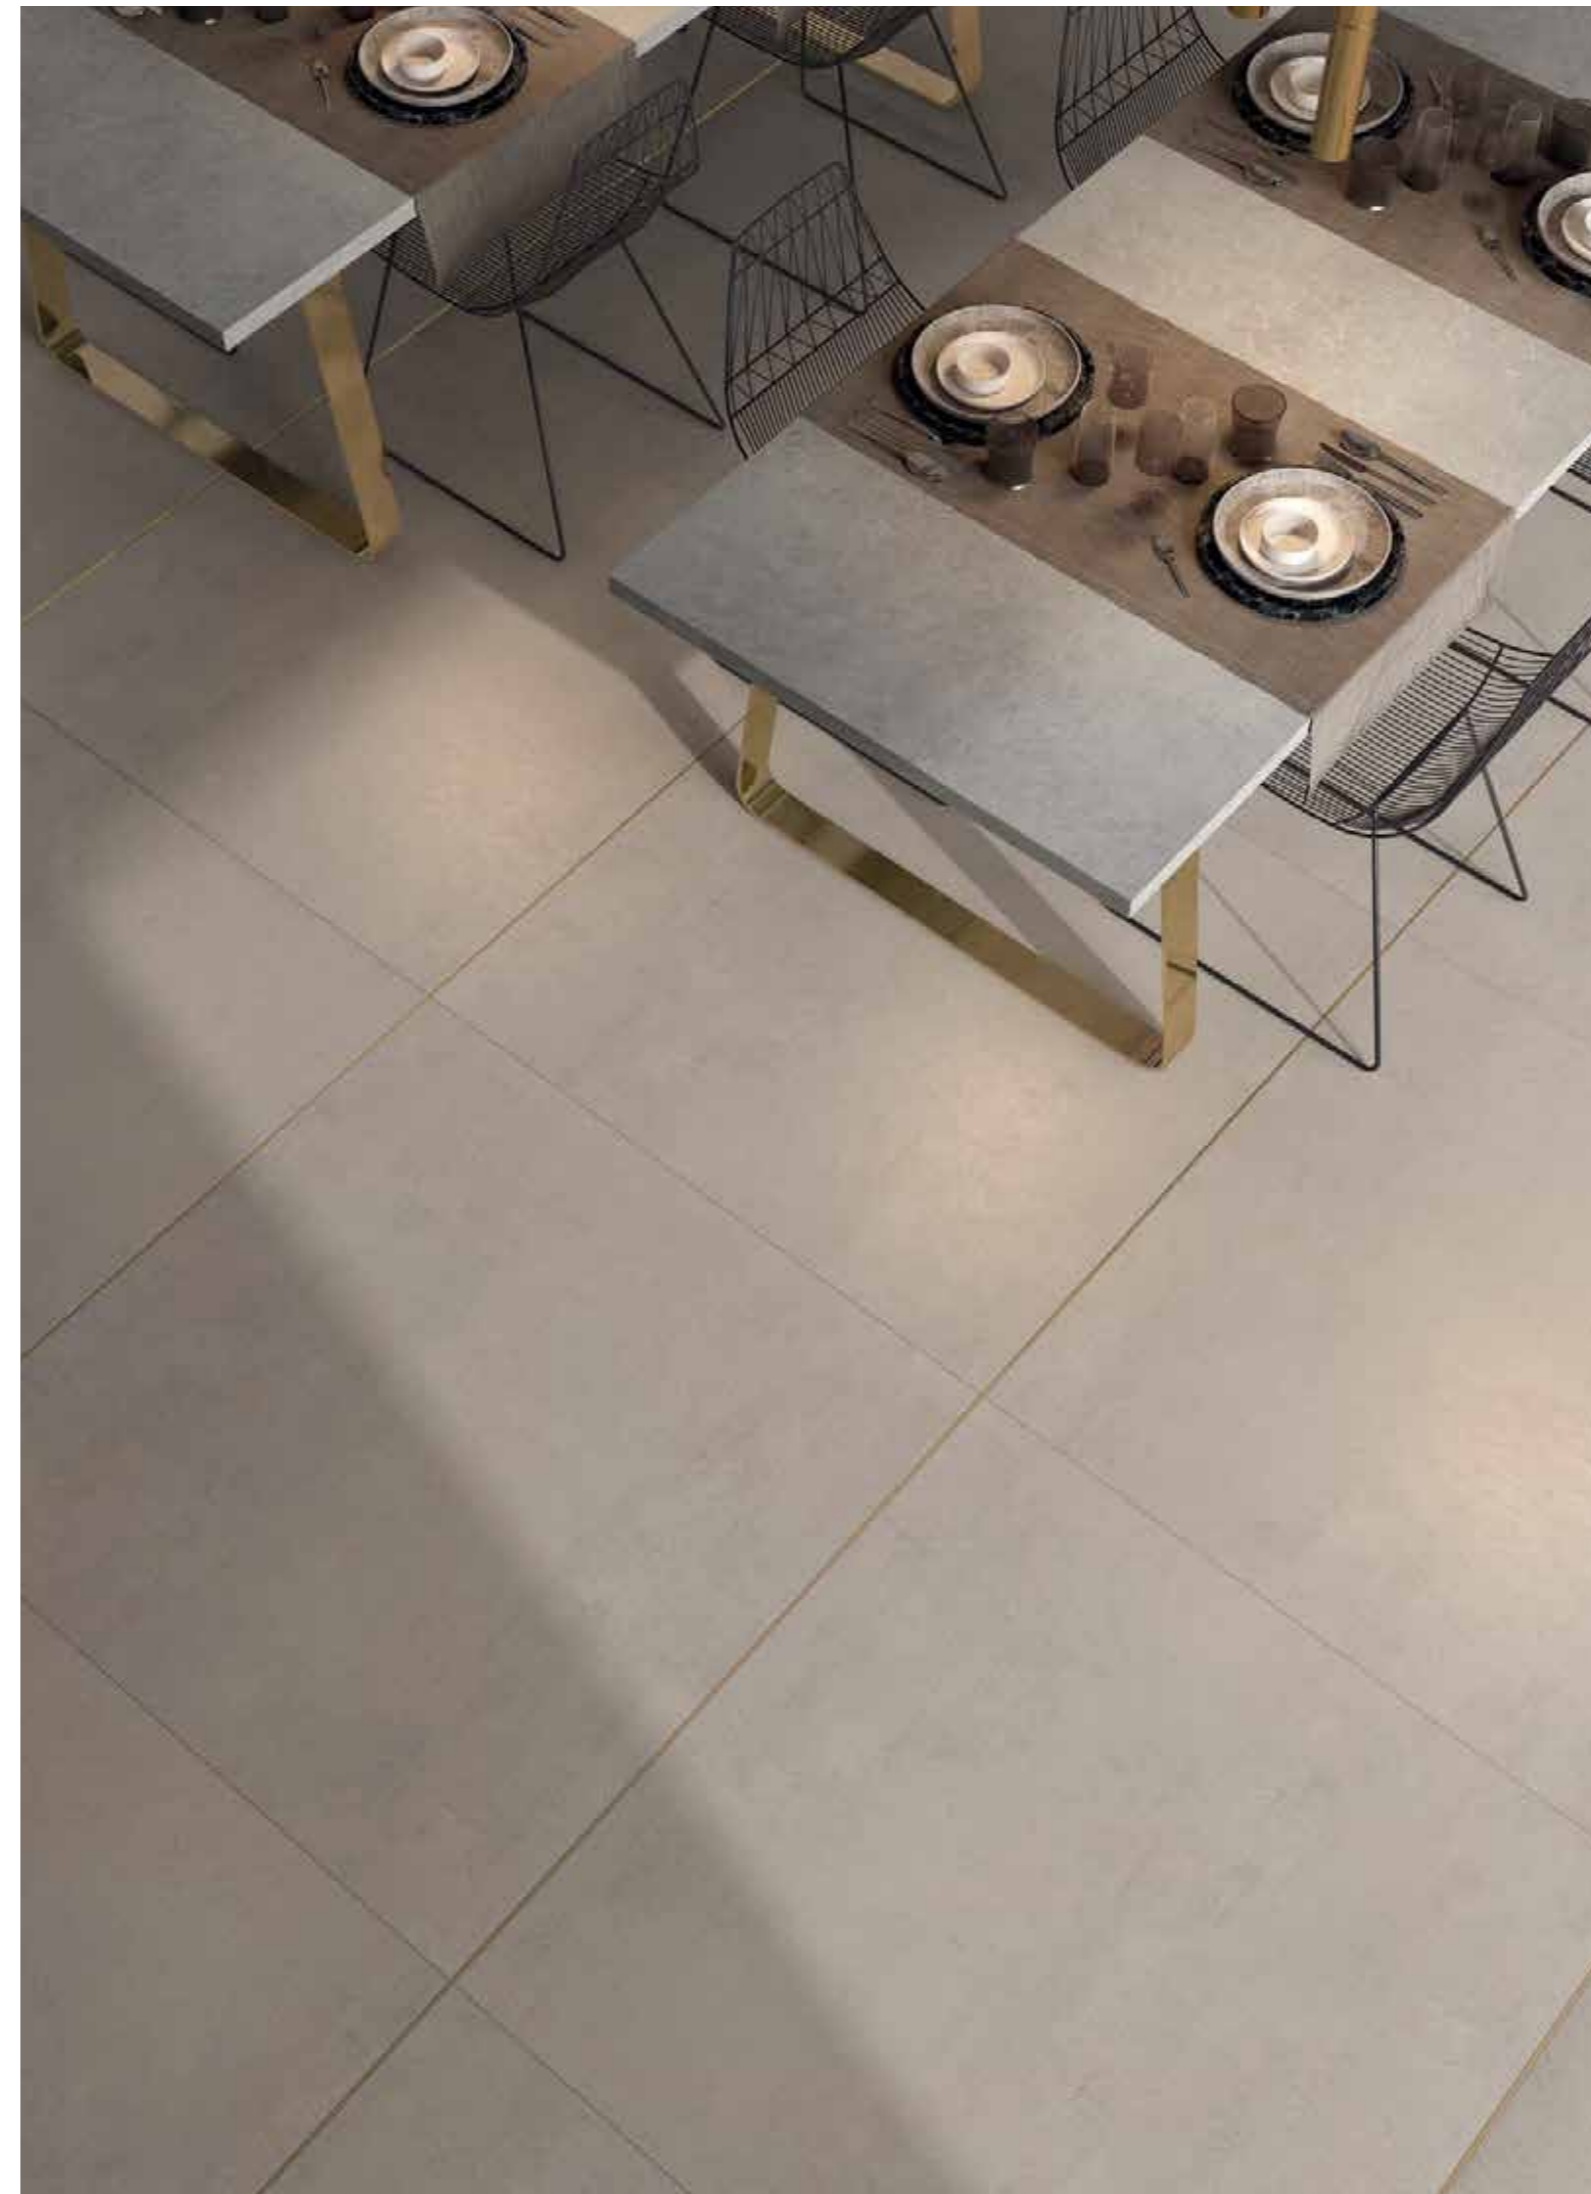

RESIN

CROSSROAD CHALK

GRES PORCELLANATO TUTTA MASSA - UGL
FULL BODY PORCELAIN - UGL

WHITE

SAND

GREY

SMOKE

6 mm

120x280 nat.

8,5 mm

120x120 nat.

60x120 nat.

COMPLETE
COLLECTION

INDEX

POETRY HOUSE

Poetry Stone Reloaded
Poetry Stone
Poetry Net
Poetry Wood
Poetry Colors
Poetry Decor

INTERIORS

MARBLE

Sensi Fantasy
Sensi Nuance
Sensi Roma
Sensi 900
Sensi Signoria
Sensi Gems
Sensi Up

RESIN

Altirego
Crossroad Chalk

CONCRETE

Blend
Ghost
Lab325

STONE

Atlantis
Native
Alpes
Alpes raw
Monolith

METAL

Interno 9 Wide
Interno 9

WOOD

Eco Chic
Crossroad Wood
Dolphin
Soleras

TRADITIONAL

Unika
Fossil
Sensi Classic
Docks
Chrome
Petraia

OUTDOOR

OUT.20 20 mm

Poetry stone - Poetry stone reloaded - Sensi Roma - Camargue - Salento
Monolith - Native - Atlantis - Limoges - Belgian stone - Lab325 - Blend
Ghost - Poetry wood - Eco chic - Hermione - Dolphin - Soleras

DECOR

Boiserie
Wide&Style Mini
Play
Crossroad Brick

TECHNICAL INFO

Informazioni Tecniche
Technical Info