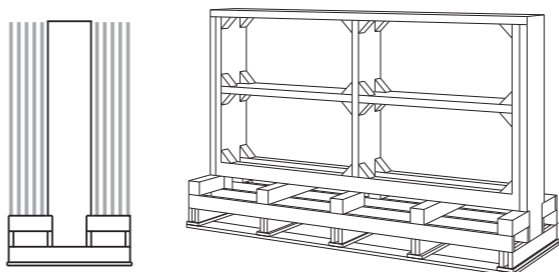

NEW PACKAGING SYSTEMS

Innovation in slab's range is also reflected in the project's logistics. ABK Group has revolutionised the packaging of ceramic slabs and is the only company to have expanded the stacking rack pallet system to the 75x284x147,5 (slabs 120x280), 75x168x109 (slabs 80x160) e 75x26x200 (slabs 26x200) cm size.

This has the following advantages:

- stacking optimises the use of space in warehouses.*

- the 75 cm depth enables full use of container load space (3 pallets fit perfectly side by side). The vertical positioning of the product better protects the slabs during shipping.

- it facilitates work on site, since the slabs are already positioned vertically, making the material easy to inspect and remove for installation.

- the overall size of the rack pallet provides greater space for manoeuvring in the installation area in comparison with conventional crates, and also makes it easier to lift the slabs mechanically (with a crane or lift).

- the rack pallet system employs strapping which allows the user to remove a single package at a time without affecting the stability of the other packages on the pallet, thus minimising the risk of breakage. The slabs must be released from the packaging by reversing the packaging sequence, i.e. starting with the last package to have been strapped on.

Cavalletto impilabile Stackable Rack pallet

Formati Size:
120x280
80x160
26x200

Carico su Camion Truck loading