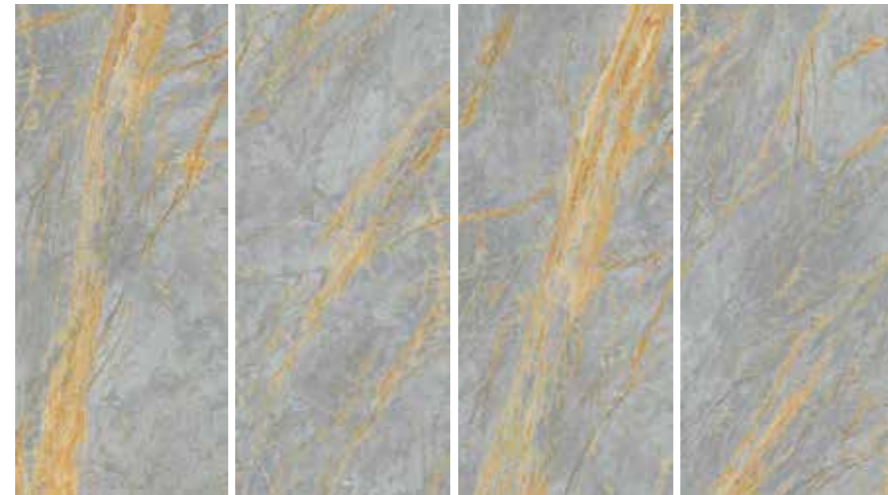

SENSI SIGNORIA

GRIGIO SIENA

6 mm			
120x280	lux rett.	0008840	F 124,50
8,5 mm			
120x120	lux rett.	0009113	F 107,50
60x120	lux rett.	0009119	F 84,50

ABKSTONE			
163,5x323 lux		0009198	± 12 mm

120X280 ENDLESS MATCH

6 mm			
480x280	lux rett.	0009097	PZ 2254,50

(prezzo a cp / cp price)
Ripresa grafica tra le diverse lastre contenuta entro una tolleranza di 3 cm.
Composizione a 4 lastre non vendibili singolarmente.

Graphic clearance among the different slabs ranging within 3 cm.
4 Composition slabs not sold separately.

SENSI SIGNORIA

MARBLE

LILAC GREY

6 mm			
120x280	soft rett.	0009157	F 108,90
120x280	lux rett.	0008838	F 124,50
8,5 mm			
120x120	nat rett.	*P.tech R10 C	0009166 F 81,90
120x120	lux rett.		0009111 F 107,50
60x120	nat rett.	*P.tech R10 C	0009169 F 63,50
60x120	lux rett.		0009117 F 84,50

120X280 ENDLESS MATCH

6 mm			
360x280	soft rett.	0009160	PZ 1408,90
360x280	lux rett.	0009095	PZ 1578,50

(prezzo a cp / cp price)

Ripresa grafica tra le diverse lastre contenuta entro una tolleranza di 3 cm.
Composizione a 3 lastre non vendibili singolarmente.

Graphic clearance among the different slabs ranging within 3 cm.
3 Composition slabs not sold separately.

INDEX

POETRY HOUSE

Poetry Stone Reloaded
Poetry Stone
Poetry Net
Poetry Wood
Poetry Colors
Poetry Decor

INTERIORS

MARBLE
Sensi Fantasy
Sensi Nuance
Sensi Roma
Sensi 900
Sensi Signoria
Sensi Gems
Sensi Up

RESIN
Alterego
Crossroad Chalk

CONCRETE
Blend
Ghost
Lab325

STONE
Atlantis
Native
Alpes
Alpes raw
Monolith

METAL
Interno 9 Wide
Interno 9

WOOD
Eco Chic
Crossroad Wood
Dolphin
Soleras

TRADITIONAL
Unika
Fossil
Sensi Classic
Docks
Chrome
Petraia

OUTDOOR