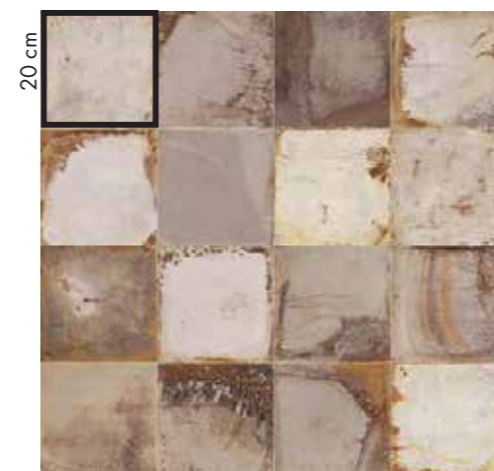

OXIDE

20x20
* **PLAY OXIDE WHITE**
0003493 nat. F 70,90