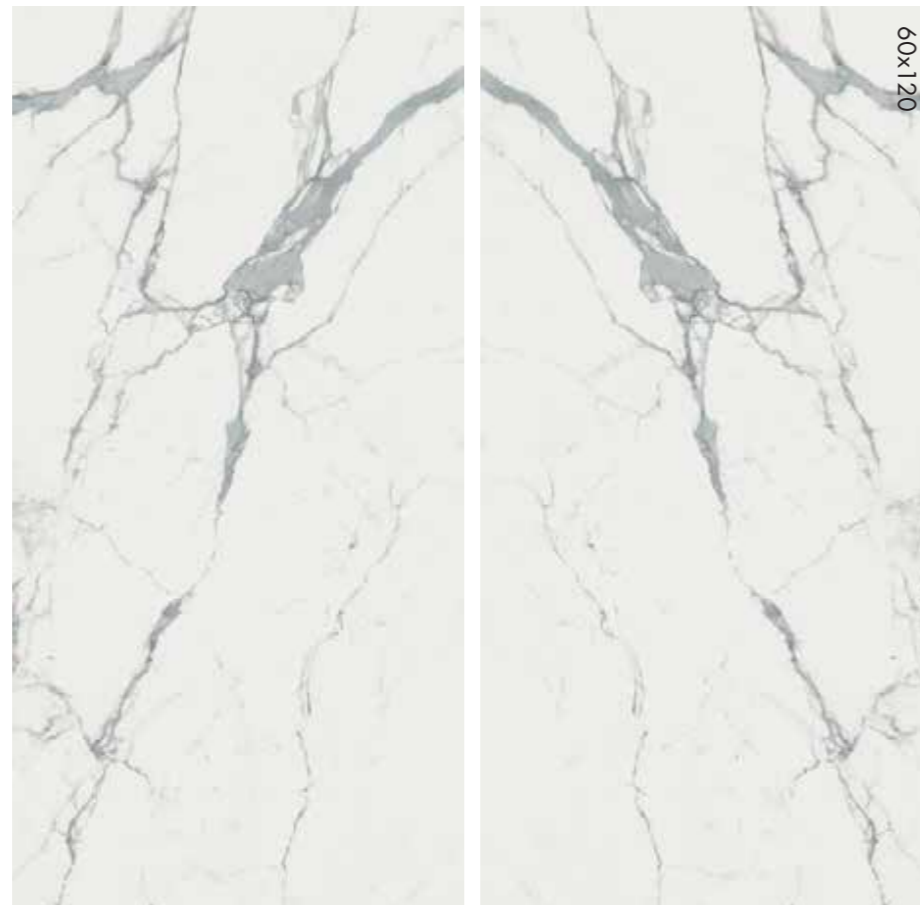

SENSI SIGNORIA

CALACATTA MICHELANGELO BOOKMATCH

8,5 mm

60x120	A ant. 3D rett.	3D tech	0011876	F 107,50
60x120	B ant. 3D rett.	3D tech	0011877	F 107,50

A

B

STATUARIO LIGHT BOOKMATCH

8,5 mm

60x120	A ant. 3D rett.	3D tech	0011878	F 107,50
60x120	B ant. 3D rett.	3D tech	0011879	F 107,50

A

B

SENSI SIGNORIA

OPUS CALACATTA

8,5 mm

120x120	lux rett.	0009190	F 113,50
60x120	lux rett.	0009192	F 88,90

MARBLE

INDEX

POETRY HOUSE

Poetry Stone Reloaded
Poetry Stone
Poetry Net
Poetry Wood
Poetry Colors
Poetry Decor

INTERIORS

MARBLE

Sensi Fantasy
Sensi Nuance
Sensi Roma
Sensi 900
Sensi Signoria
Sensi Gems
Sensi Up

RESIN

Altirego
Crossroad Chalk

CONCRETE

Blend
Ghost
Lab325

STONE

Atlantis
Native
Alpes
Alpes raw
Monolith

METAL

Interno 9 Wide
Interno 9

WOOD

Eco Chic
Crossroad Wood
Dolphin
Soleras

TRADITIONAL

Unika
Fossil
Sensi Classic
Docks
Chrome
Petraia

OUTDOOR OUT.20 20 mm

Poetry stone - Poetry stone reloaded - Sensi Roma - Camargue - Salento Monolith - Native - Atlantis - Limoges - Belgian stone - Lab325 - Blend Ghost - Poetry wood - Eco chic - Hermione - Dolphin - Soleras

DECOR

Boiserie
Wide&Style Mini
Play
Crossroad Brick

TECHNICAL INFO

Informazioni Tecniche
Technical Info

MATITE ALLUMINIO - ALUMINIUM STRIPS

Articoli realizzati in alluminio anodizzato per l'uso a parete, adatti a raccordare piastrelle di diverso spessore (8,5/7/6 mm). Avvertenze per la posa e la pulizia all'interno delle confezioni o sul sito ABK. Anodized Aluminium strips for use between wall tiles of different thicknesses (8,5/7/6 mm). Instructions for installation and cleaning included in the box or on ABK website.

MATITA ALLUMINIO 0,5x120
Parte superiore arrotondata / Rounded top.

MATITA ALLUMINIO
0000086 PZ 24,50