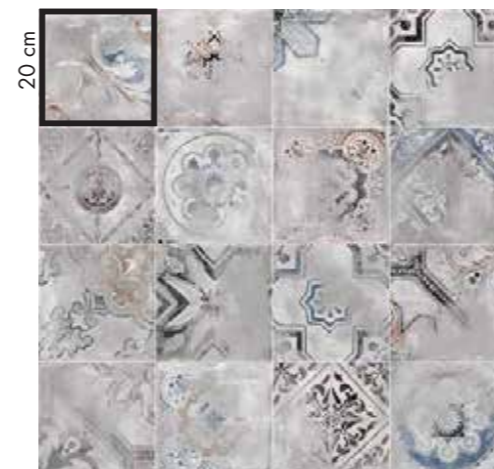

PLAY

RE-USED

20x20
* **PLAY RE-USED MIX GREY**
0003480 nat. F 70,90