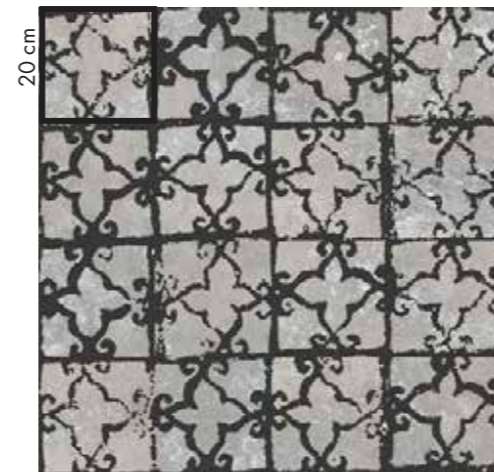

20x20
* STAMP METAL CEMENT nat.
0010667 F 111,50