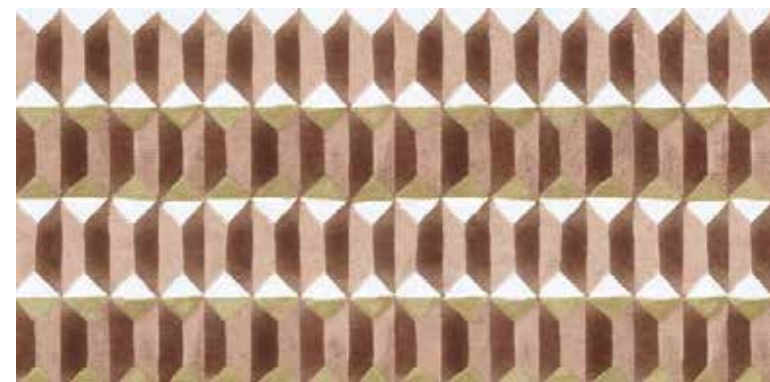

60x120
0011672 OFFSET rett. F 115,50