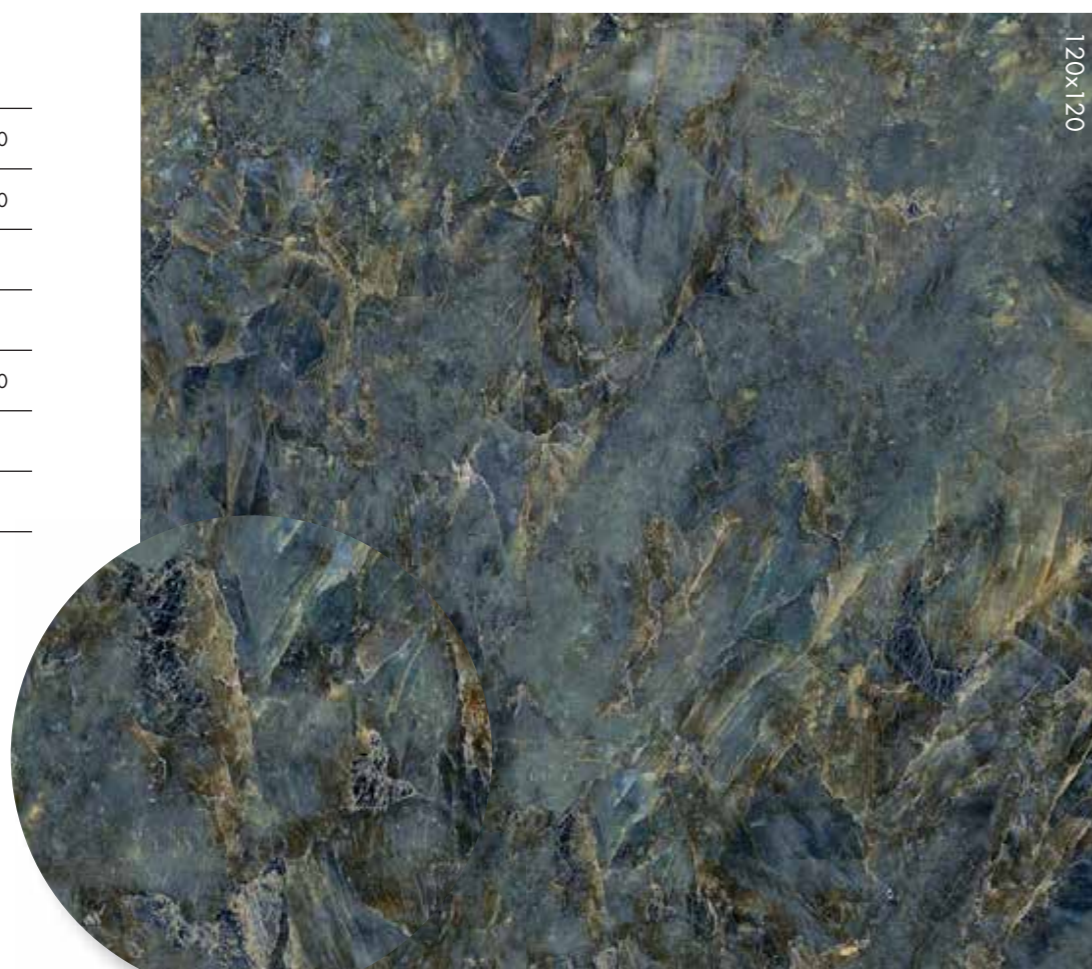

LABRADORITE

6 mm			
120x280	soft rett.	0010379	F 108,90
120x280	lux rett.	0008843	F 124,50
8,5 mm			
120x120	nat rett. * P.tech R10 C	0010390	F 81,90
120x120	lux rett.	0009116	F 107,50
60x120	nat rett. * P.tech R10 C	0010394	F 63,50
60x120	lux rett.	0009122	F 84,50

ABKSTONE

163,5x323 soft	0009203	± 12 mm
163,5x323 lux	0009199