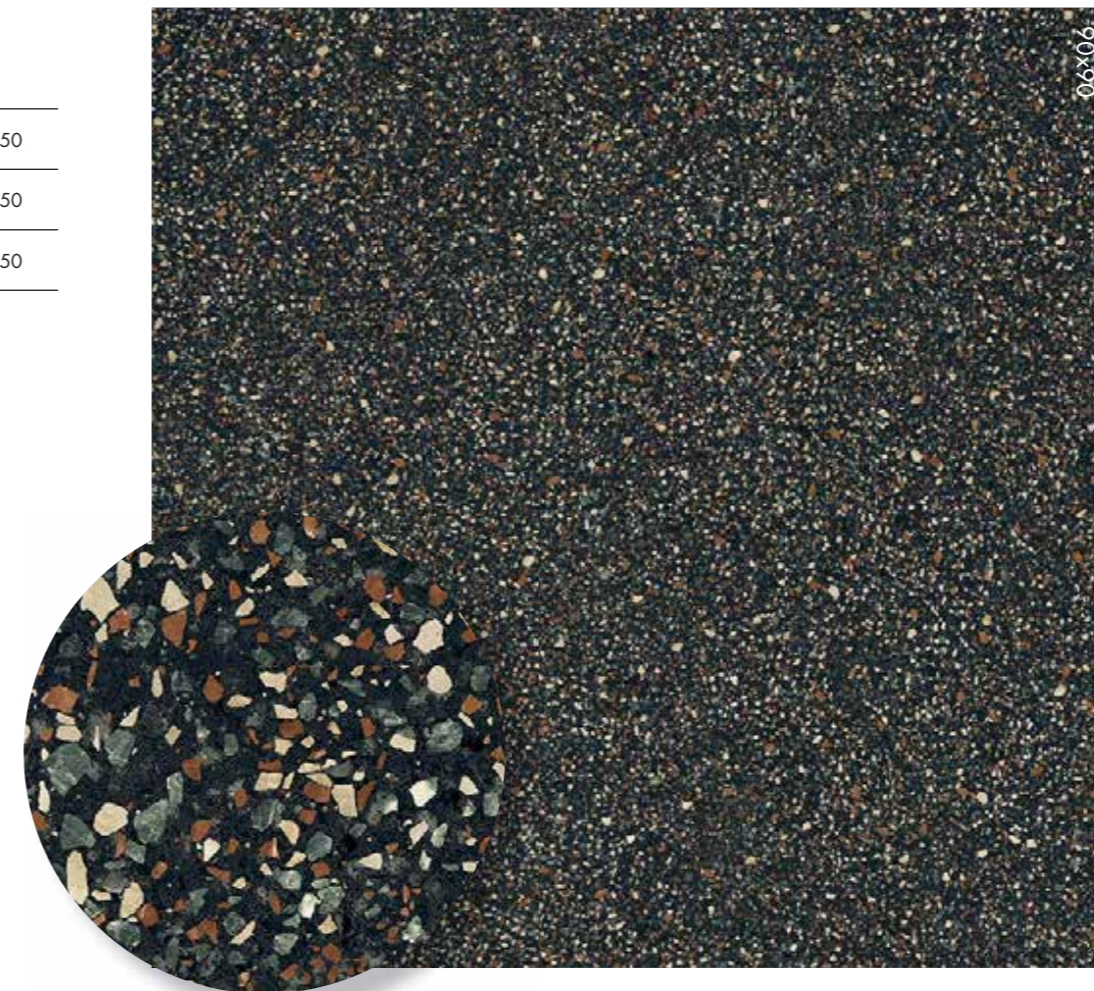

DOTS MULTIBLACK

8,5 mm

60x120	nat rett.	Ptech R10 C	0006704	F 63,50
90x90	nat rett.		0005829	F 65,50
60x60	nat rett.	Ptech R10 C	0006712	F 53,50