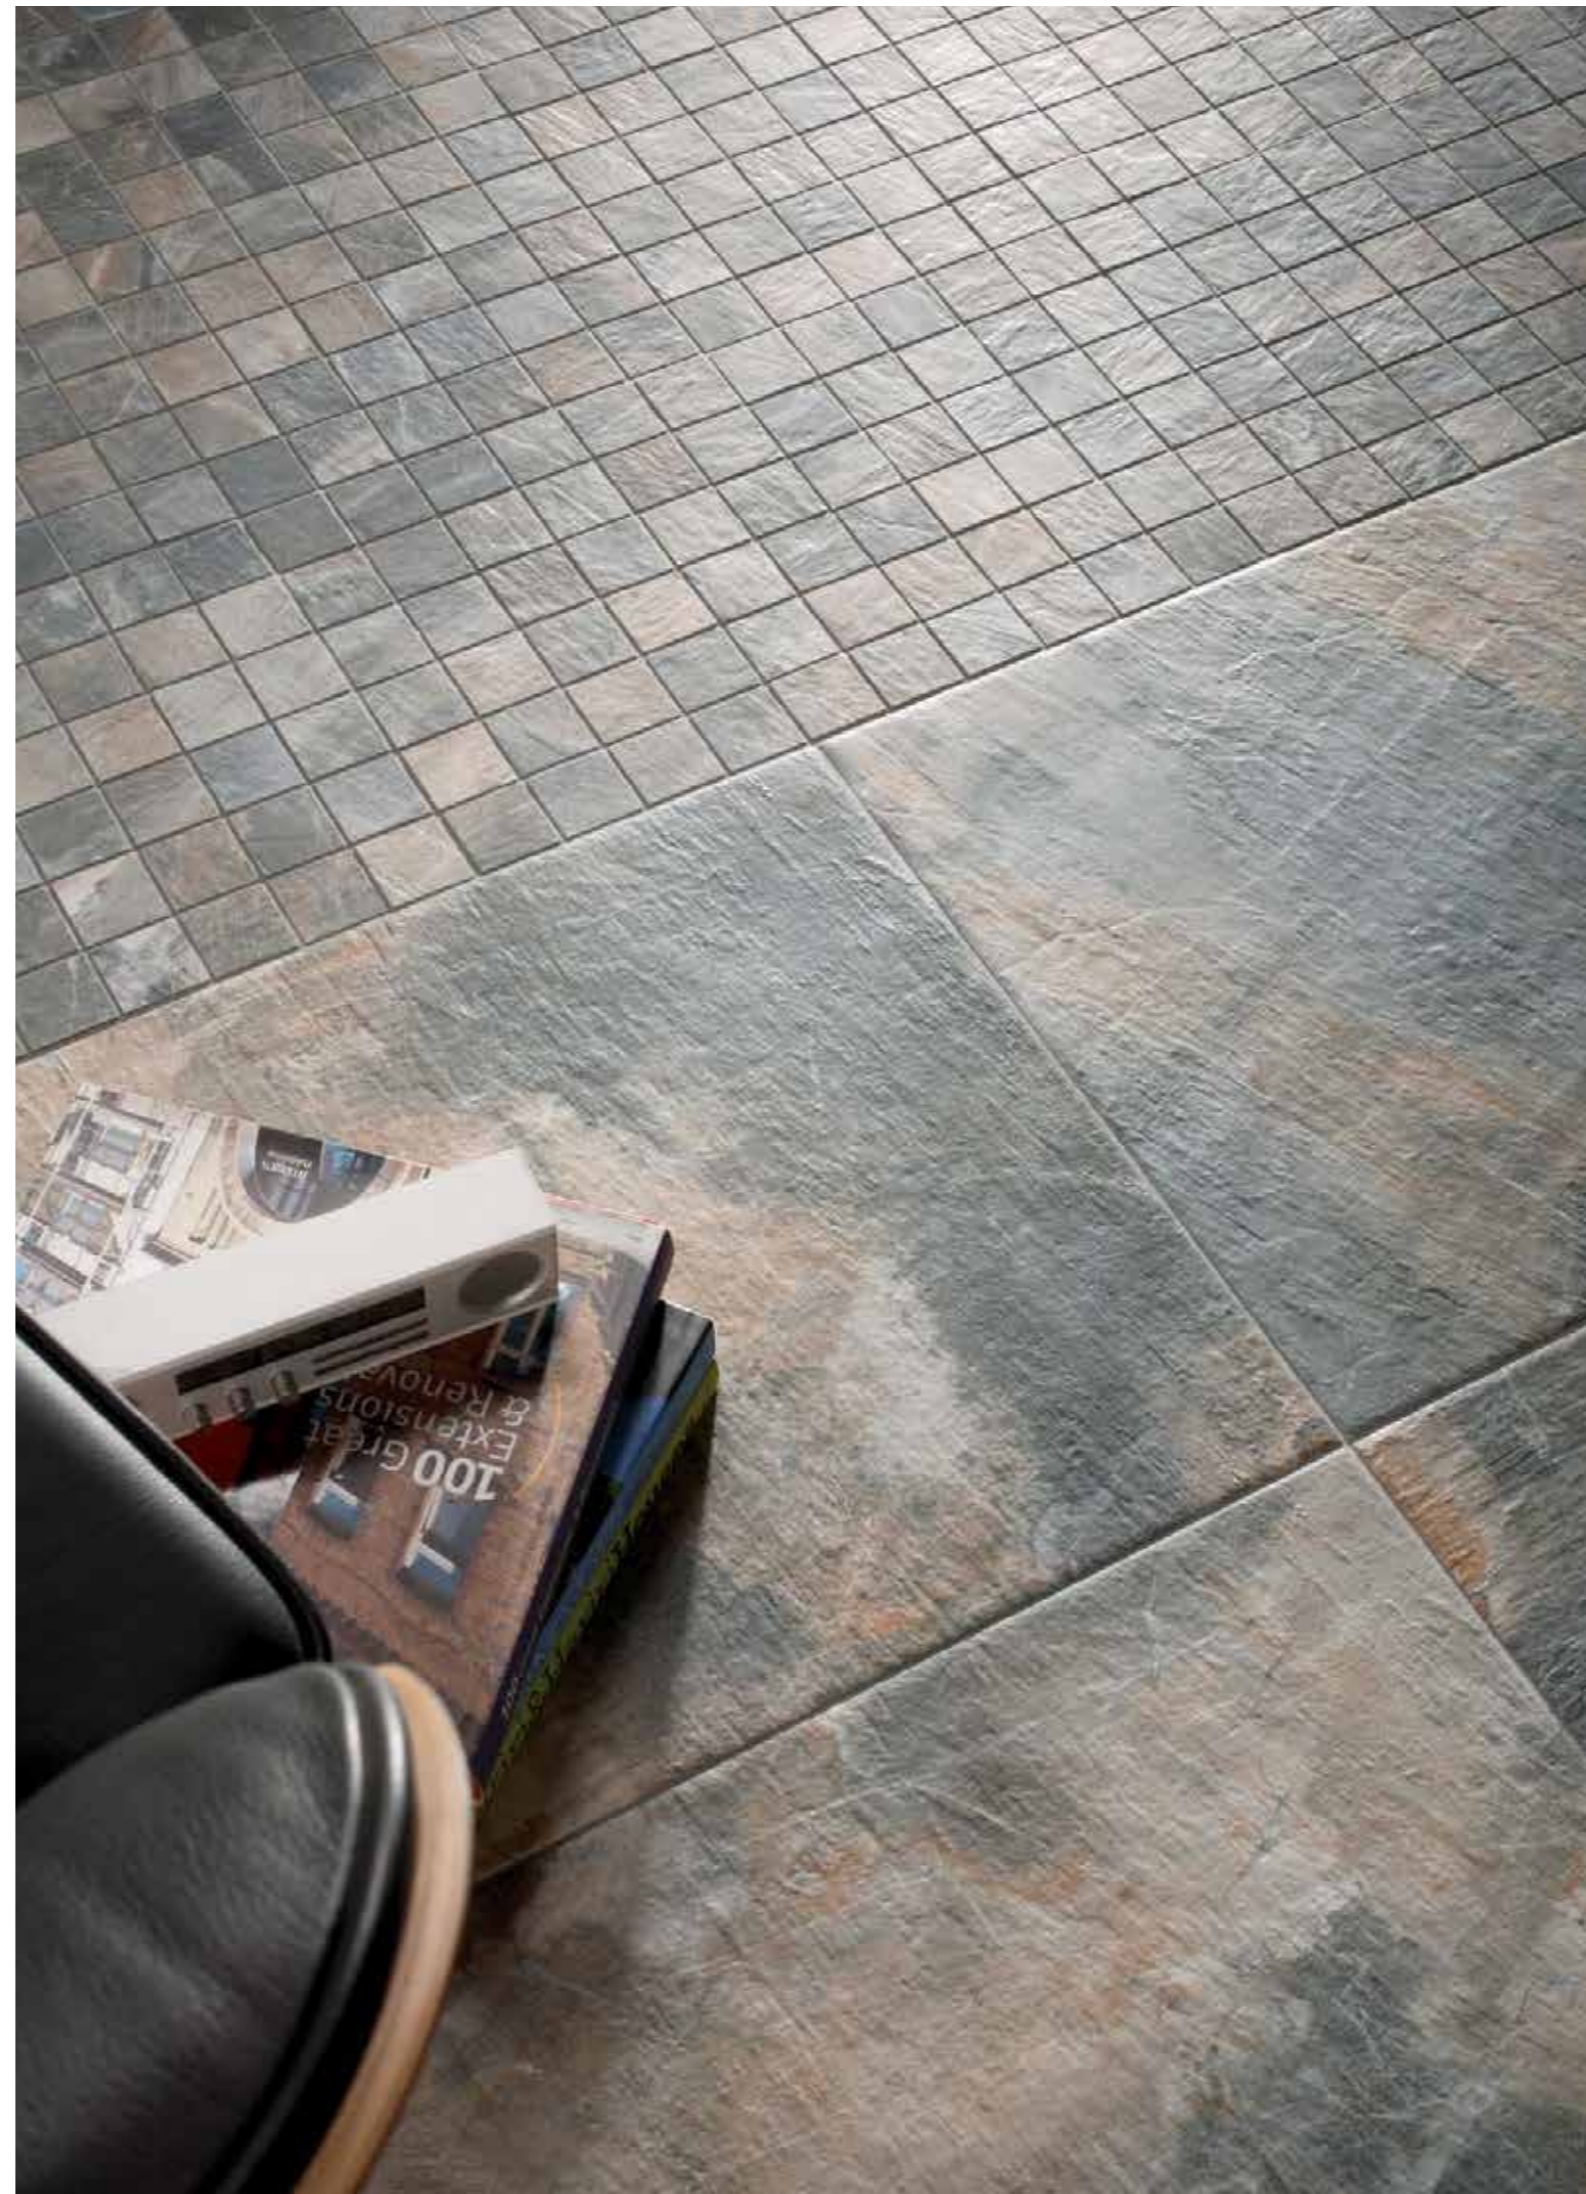

STONE

FOSSIL

GRES PORCELLANATO
PORCELAIN TILES

STONE
CREAM

STONE
BEIGE

STONE
BROWN

STONE
BLUE

STONE
LIGHT GREY

8,5 mm

30x60 nat.

INDEX

POETRY HOUSE

Poetry Stone Reloaded
Poetry Stone
Poetry Net
Poetry Wood
Poetry Colors
Poetry Decor

INTERIORS

MARBLE

Sensi Fantasy
Sensi Nuance
Sensi Roma
Sensi 900
Sensi Signoria
Sensi Gems
Sensi Up

RESIN

Altirego
Crossroad Chalk

CONCRETE

Blend
Ghost
Lab325

STONE

Atlantis
Native
Alpes
Alpes raw
Monolith

METAL

Interno 9 Wide
Interno 9

WOOD

Eco Chic
Crossroad Wood
Dolphin
Soleras

TRADITIONAL

Unika
Fossil
Sensi Classic
Docks
Chrome
Petraia

OUTDOOR

OUT.20 20 mm

Poetry stone - Poetry stone reloaded - Sensi Roma - Camargue - Salento
Monolith - Native - Atlantis - Limoges - Belgian stone - Lab325 - Blend
Ghost - Poetry wood - Eco chic - Hermione - Dolphin - Soleras

DECOR

Boiserie
Wide&Style Mini
Play
Crossroad Brick

TECHNICAL INFO

Informazioni Tecniche
Technical Info