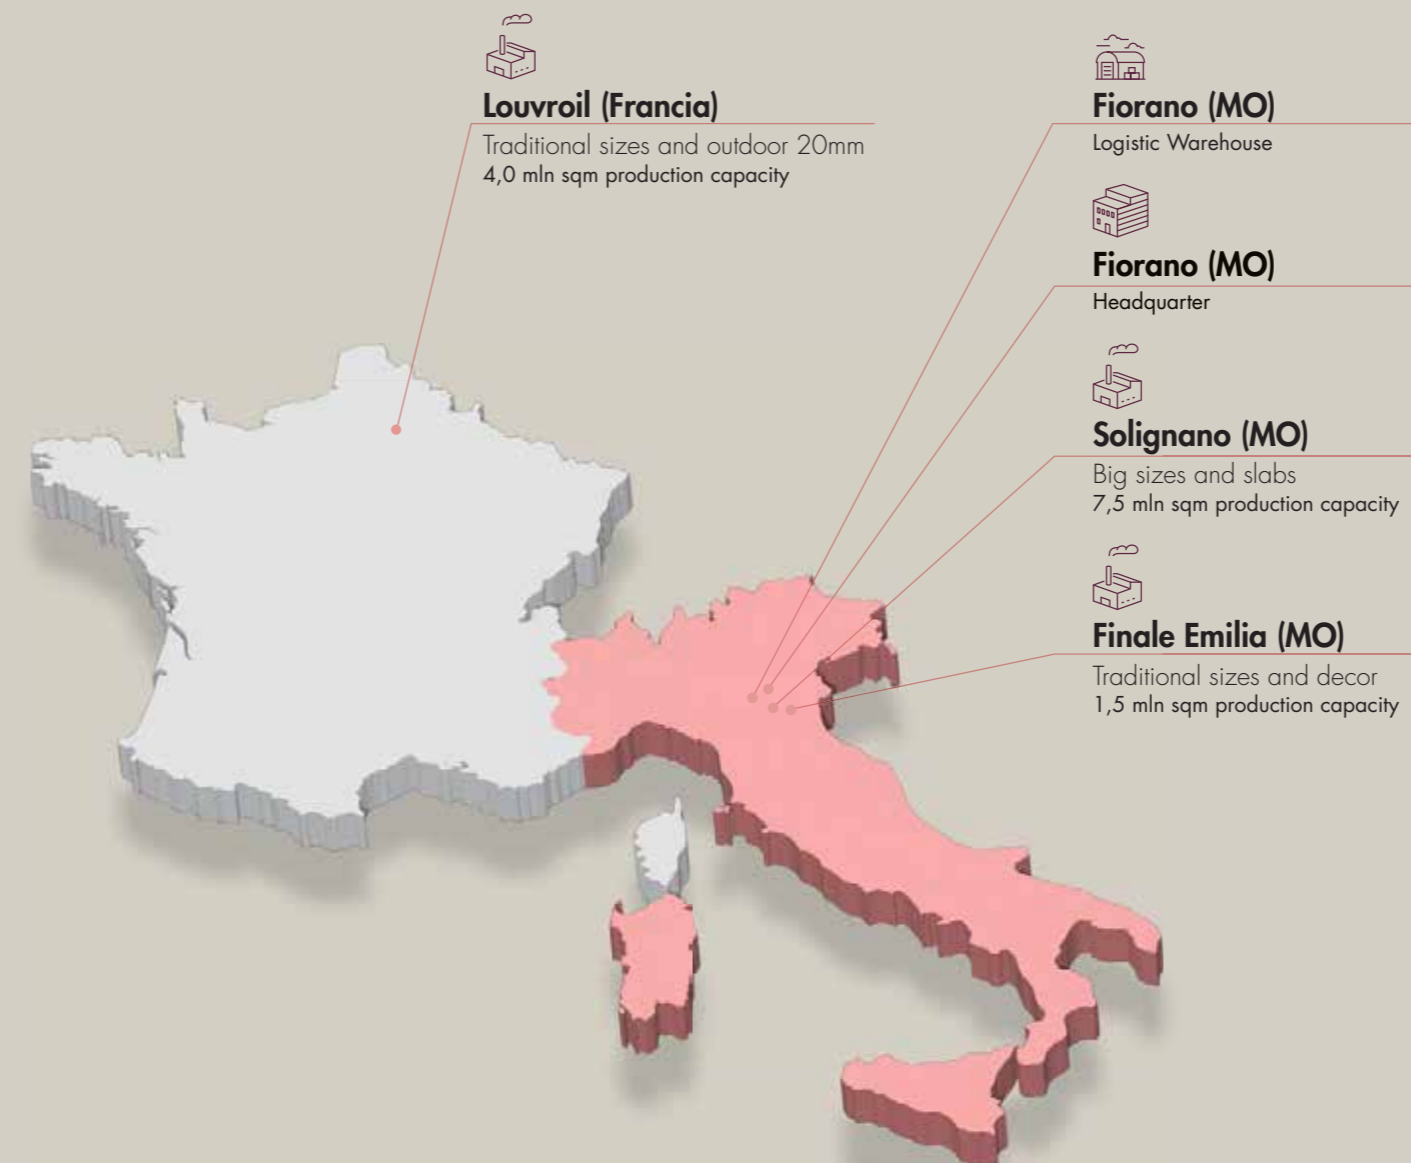

IL VALORE DELLA NOSTRA IDENTITÀ

THE VALUE OF OUR IDENTITY

Dietro alla forza del brand ABK c'è la storia di un gruppo industriale multinazionale, leader tra i player del settore ceramico Italiano. ABK GROUP vanta oggi una capacità produttiva di 13 milioni di mq al servizio di diversi marchi commerciali, con una gamma d'eccellenza, diversificata per soddisfare ogni necessità in fatto di pavimenti e rivestimenti, compresi i prodotti outdoor e le grandi lastre.

The strength of the ABK brand is rooted in the history of a multinational industrial group that is now one of the leading players in the Italian ceramic industry. Today, ABK GROUP has a production capacity of 13 million square metres divided up into a number of brands. It has an outstanding product portfolio suited to all floor and wall covering requirements, including outdoor products and large slabs.

OUR NUMBERS

More than **13 mln sqm**
Production capacity

More than **7,0 mln sqm**
Warehouse capacity

More than **800**
Employees

More than **200.000 sqm**
Building Area

More than **120**
Countries served

More than **7.000**
Worldwide customers

OUR LOCATIONS

INDEX

POETRY HOUSE

Poetry Stone Reloaded
Poetry Stone
Poetry Net
Poetry Wood
Poetry Colors
Poetry Decor

INTERIORS

MARBLE

Sensi Fantasy
Sensi Nuance
Sensi Roma
Sensi 900
Sensi Signoria
Sensi Gems
Sensi Up

RESIN

Altirego
Crossroad Chalk

CONCRETE

Blend
Ghost
Lab325

STONE

Atlantis
Native
Alpes
Alpes raw
Monolith

METAL

Interno 9 Wide
Interno 9

WOOD

Eco Chic
Crossroad Wood
Dolphin
Soleras

TRADITIONAL

Unika
Fossil
Sensi Classic
Docks
Chrome
Petraia

OUTDOOR

OUT.20 20 mm

Poetry stone - Poetry stone reloaded - Sensi Roma - Camargue - Salento Monolith - Native - Atlantis - Limoges - Belgian stone - Lab325 - Blend Ghost - Poetry wood - Eco chic - Hermione - Dolphin - Soleras

DECOR

Boiserie
Wide&Style Mini
Play
Crossroad Brick

TECHNICAL INFO

Informazioni Tecniche
Technical Info