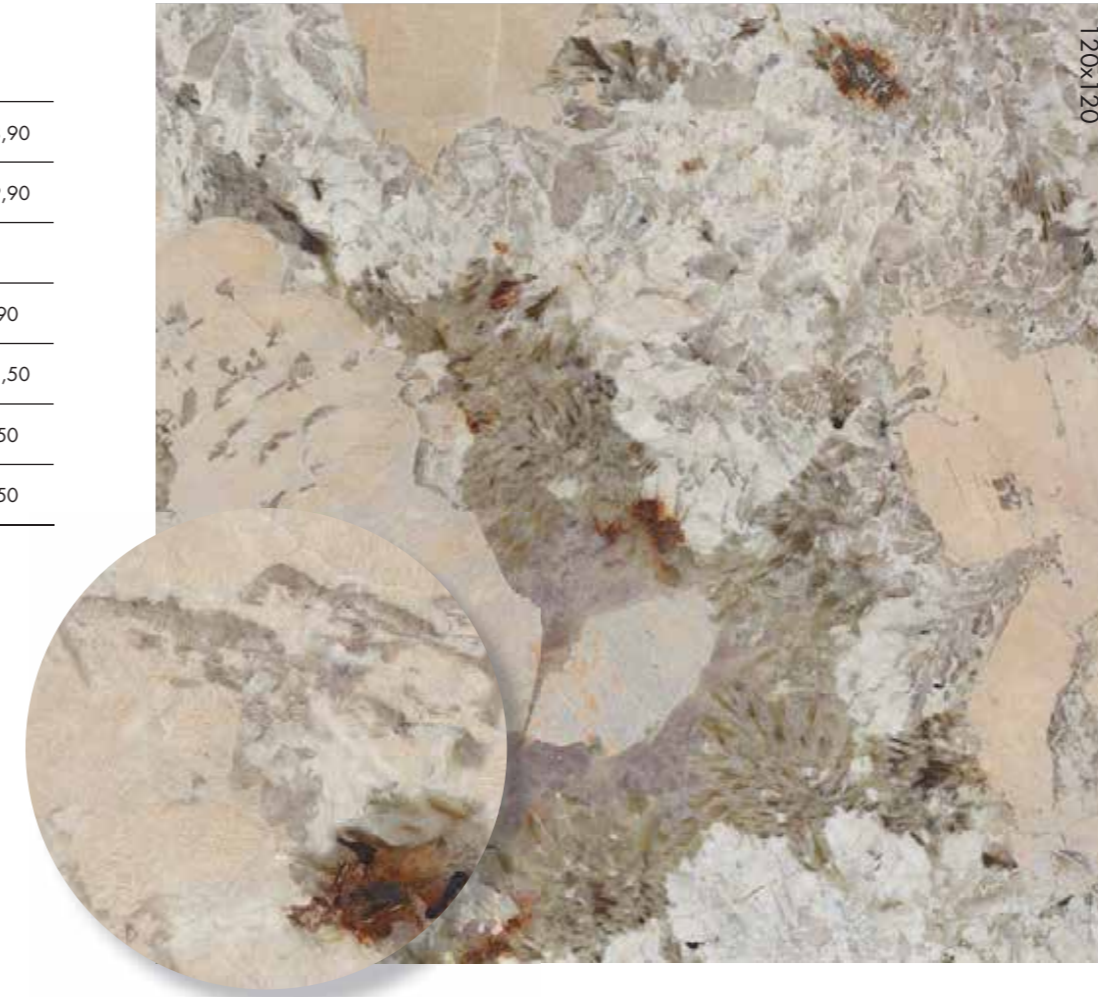

ABKSTONE

163,5x323	SLAB A soft	0014393	± 12 mm
163,5x323	SLAB B soft	0014394	
163,5x323	SLAB A lux	0014445	
163,5x323	SLAB B lux	0014446	

PATAGONIA WOW BOOK MATCH

6 mm 3D tech			
120x280	SLAB A lux 3D rett.	0014957	F 160,90
120x280	SLAB B lux 3D rett.	0014958	F 160,90

Ripresa grafica tra le diverse lastre contenuta entro una tolleranza di 3 cm.
Graphic clearance among the different slabs ranging within 3 cm.