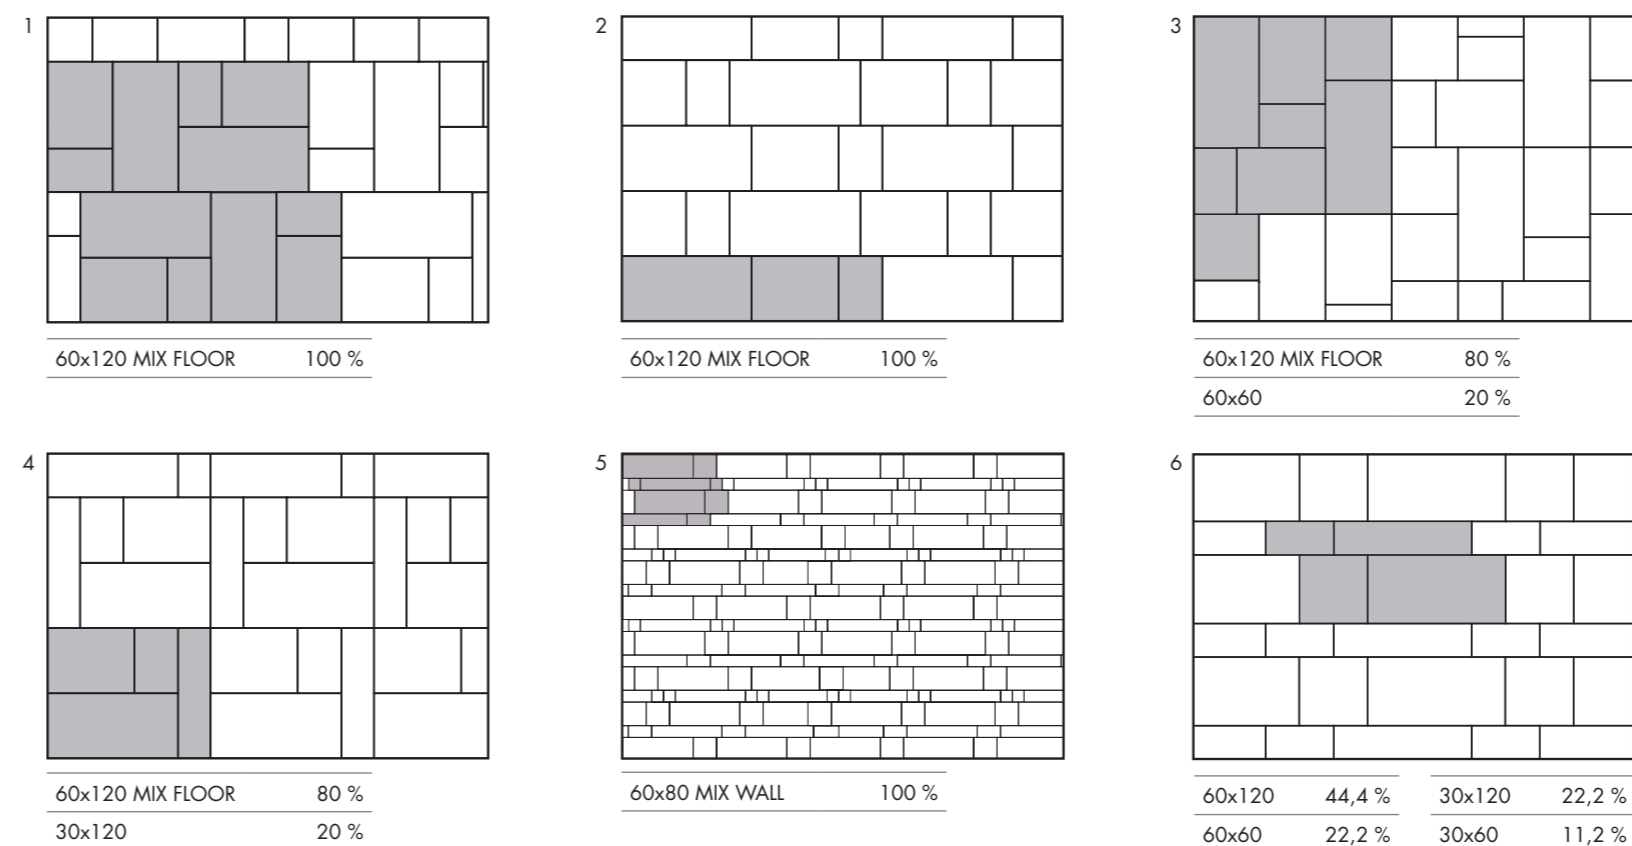

DECORI / DECORATIVE 8,5 mm	CREAM	ECRU	GREY
MOS. OPUS MINI rett. 30x30 F 290,50	UKR09052	UKR09102	-
MOS. QUADRETTI rett. 30x30 F 117,50	UKR09051	UKR09101	UKR09151
MIX WALL 60x80 F 96,50 Pcs: 20x60 4 box: 20x20 4 10x60 4 10x20 2 10x10 4	UKR20050	UKR20100	UKR20150

PEZZI SPECIALI / SPECIAL TRIMS 8,5 mm	CREAM	ECRU	GREY
BATTISCOPIA rett. 5,5x60 PZ 9,50	UKR01052	UKR01102	UKR01152
GRADONE TOP rett. 32x120x4,5x2 PZ 198,90	UKR34052	UKR34102	UKR34152
ANGOLARE TOP SX 32x120x4,5x2 PZ 228,50	UKR34054	UKR34104	UKR34154
ANGOLARE TOP DX 32x120x4,5x2 PZ 228,50			
ELEMENTO L MONOL. 15x30x3,5 bocciardato nat. PZ 17,50 R11	-	UKN18101	UKN18151

OUTDOOR R11 8,5 mm

20x40 15 UNIKA ECRU UKN18100 bocciardato R11 nat. F 37,50	20x40 15 UNIKA GREY UKN18150 bocciardato R11 nat. F 37,50

SCHEMI DI POSA / INSTALLATION PATTERNS

INDEX

POETRY HOUSE

Poetry Stone Reloaded
Poetry Stone
Poetry Net
Poetry Wood
Poetry Colors
Poetry Decor

INTERIORS

MARBLE

Sensi Fantasy
Sensi Nuance
Sensi Roma
Sensi 900
Sensi Signoria
Sensi Gems
Sensi Up

RESIN

Altirego
Crossroad Chalk

CONCRETE

Blend
Ghost
Lab325

STONE

Atlantis
Native
Alpes
Alpes raw
Monolith

METAL

Interno 9 Wide
Interno 9

WOOD

Eco Chic
Crossroad Wood
Dolphin
Soleras

TRADITIONAL

Unika
Fossil
Sensi Classic
Docks
Chrome
Petraia

OUTDOOR

OUT.20 20 mm

Poetry stone - Poetry stone reloaded - Sensi Roma - Camargue - Salento
Monolith - Native - Atlantis - Limoges - Belgian stone - Lab325 - Blend
Ghost - Poetry wood - Eco chic - Hermione - Dolphin - Soleras

DECOR

Boiserie
Wide&Style Mini
Play
Crossroad Brick

TECHNICAL INFO

Informazioni Tecniche
Technical Info

GRES PORCELLANATO A MASSA COLORATA FULL BODY COLORED PORCELAIN

Classificazione secondo norme UNI EN 14411 (ISO 13006) Allegato G-Gruppo Bla GL
Classification in accordance with UNI EN 14411 (ISO 13006) Annex G-Group Bla GL

PROPRIETÀ FISICO-CHIMICHE PHYSICAL-CHEMICAL PROPERTIES	NORMA NORM	VALORE PRESCRITTO DALLE NORME VALUE PRESCRIBED FROM THE NORMS	* VAL. / VALUE UNIKA NAT.	* VAL. / VALUE UNIKA OUTDOOR
RESISTENZA ALLO SCIVOLAMENTO SLIP RESISTANCE	B.C.R.A. C.A.	$\mu < 0,19$ SCIVOLOSITÀ PERICOLOSA - DANGEROUSLY SLIPPERY $0,20 < \mu < 0,39$ SCIVOLOSITÀ ECCESSIVA - EXCESSIVELY SLIPPERY $0,40 < \mu < 0,74$ ATTRITO SODDISFACENTE - SATISFACTORY GRIP $\mu > 0,75$ ATTRITO ECCELLENTE - EXCELLENT GRIP	> 0,40	> 0,40
	B.C.R.A. G.B.		> 0,40	> 0,40
	ASTM C 1028 [S.C.O.F.]	SLIP RESISTANT (> 0,60)	> 0,60 DRY > 0,60 WET	> 0,60 DRY > 0,60 WET
	DIN 51130	IN FUNZIONE DELL'AMBIENTE O DELLA ZONA DI LAVORO BASING ON THE ENVIRONMENT OR THE WORKING AREA	R10	R11
	DIN 51097 ANSI A 137-1-2012 [D.C.O.F.]	-	A+B ≥ 0,42	A+B+C > 0,42

* Valori medi di produzione / Average production values