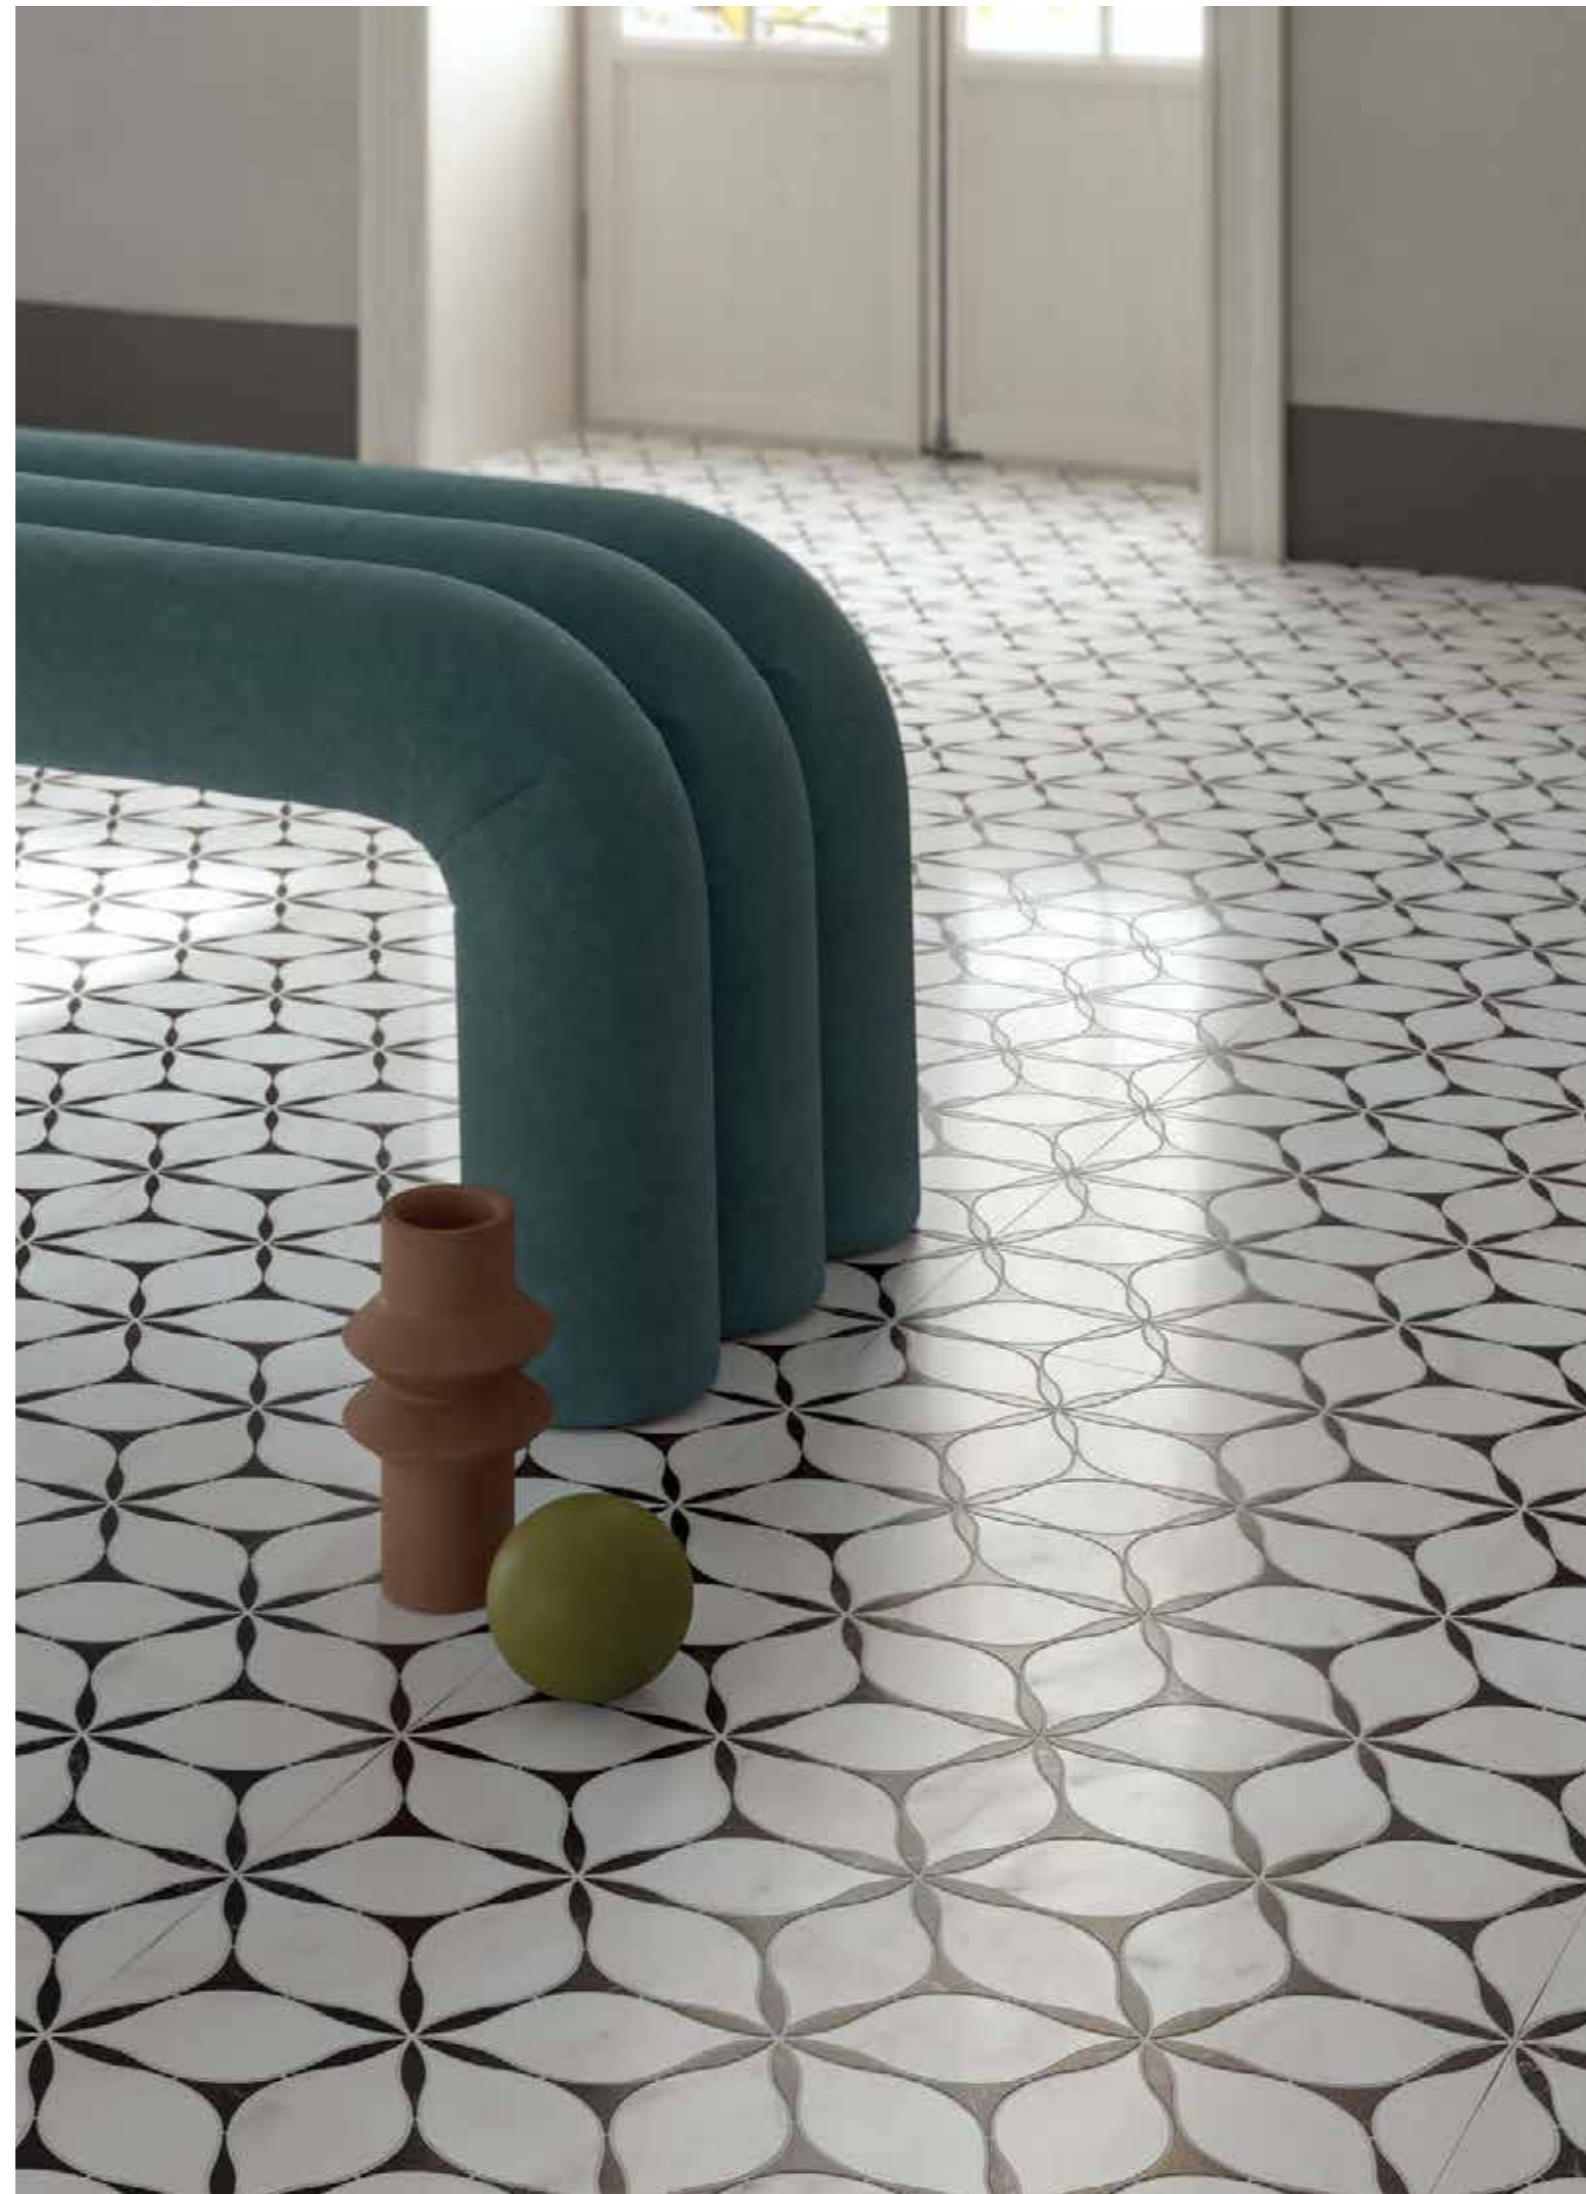

MARBLE

SENSI FANTASY

GRES PORCELLANATO
PORCELAIN TILES

6 mm
120x280 lux 3D

3D tech

8,5 mm
60x120 lux 3D

3D tech

COMPLETE
COLLECTION

INDEX

POETRY HOUSE

Poetry Stone Reloaded
Poetry Stone
Poetry Net
Poetry Wood
Poetry Colors
Poetry Decor

INTERIORS

MARBLE

Sensi Fantasy
Sensi Nuance
Sensi Roma
Sensi 900
Sensi Signoria
Sensi Gems
Sensi Up

RESIN

Alferego
Crossroad Chalk

CONCRETE

Blend
Ghost
Lab325

STONE

Atlantis
Native
Alpes
Alpes raw
Monolith

METAL

Interno 9 Wide
Interno 9

WOOD

Eco Chic
Crossroad Wood
Dolphin
Soleras

TRADITIONAL

Unika
Fossil
Sensi Classic
Docks
Chrome
Petraia

OUTDOOR

OUT.20 20 mm

Poetry stone - Poetry stone reloaded - Sensi Roma - Camargue - Salento
Monolith - Native - Atlantis - Limoges - Belgian stone - Lab325 - Blend
Ghost - Poetry wood - Eco chic - Hermione - Dolphin - Soleras

DECOR

Boiserie
Wide&Style Mini
Play
Crossroad Brick

TECHNICAL INFO

Informazioni Tecniche
Technical Info