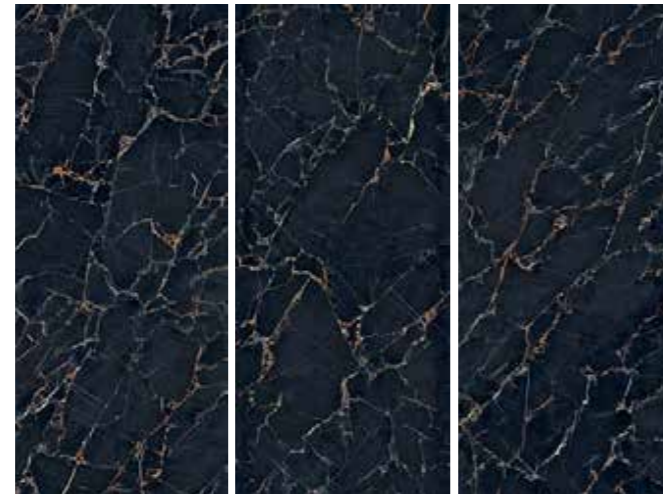

* Gli articoli P.TECH verranno forniti ad esaurimento delle scorte di magazzino con superficie naturale. P.TECH items will be supplied once natural surface stocks have run out.

SENSI SIGNORIA

CALACATTA VENA ORO

6 mm				
120x280	soft rett.	0009158	F 108,90	
120x280	lux rett.	0008839	F 124,50	
8,5 mm				
120x120	nat rett.	* P.tech R10 C	0009167	F 81,90
120x120	lux rett.		0009112	F 107,50
60x120	nat rett.	* P.tech R10 C	0009170	F 63,50
60x120	lux rett.		0009118	F 84,50

120X280 ENDLESS MATCH

6 mm				
360x280	soft rett.	0009161	PZ 1408,90	
360x280	lux rett.	0009096	PZ 1578,50	

(prezzo a cp / cp price)

Ripresa grafica tra le diverse lastre contenuta entro una tolleranza di 3 cm.
Composizione a 3 lastre non vendibili singolarmente.

Graphic clearance among the different slabs ranging within 3 cm.
3 Composition slabs not sold separately.