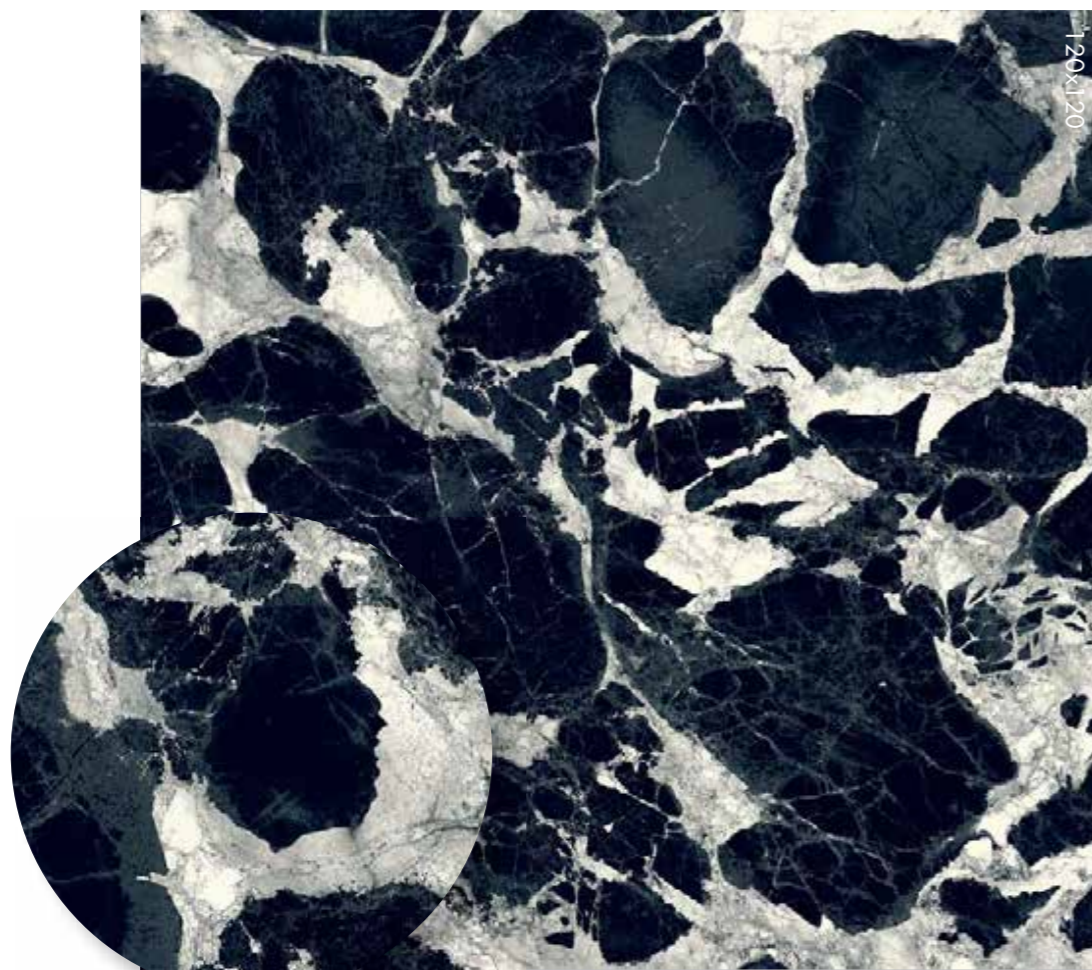

GRAND ANTIQUE

6 mm				
**	120x280	lux rett.	0005029	F 124,50
8,5 mm				
	120x120	lux rett.	0002562	F 107,50
	60x120	lux rett.	0002564	F 84,50

** Fino ad esaurimento scorte l'art verrà consegnato nel formato 120x278 6 mm oppure 120x270 6 mm. The item will be delivered in sizes 120x278 (thickness 6 mm) or 120x270 (thickness 6 mm) while stocks last.

SENSI UP

ONICE BEIGE

6 mm				
*	120x280	lux rett.	0008805	F 124,50
8,5 mm				
	120x120	lux rett.	0000390	F 107,50
	60x120	lux rett.	0000742	F 84,50

* Fino ad esaurimento scorte l'art verrà consegnato nel formato 120x240 spessore 7 mm. The item will be delivered in size 120x240 (thickness 7 mm) while stocks last.

BRECCIA MELANGE

6 mm				
**	120x280	lux rett.	0008704	F 124,50
8,5 mm				
	120x120	lux rett.	0003519	F 107,50
	60x120	lux rett.	0003521	F 84,50

** Fino ad esaurimento scorte l'art verrà consegnato nel formato 120x278 6 mm oppure 120x270 7 mm. The item will be delivered in sizes 120x278 (thickness 6 mm) or 120x270 (thickness 7 mm) while stocks last.