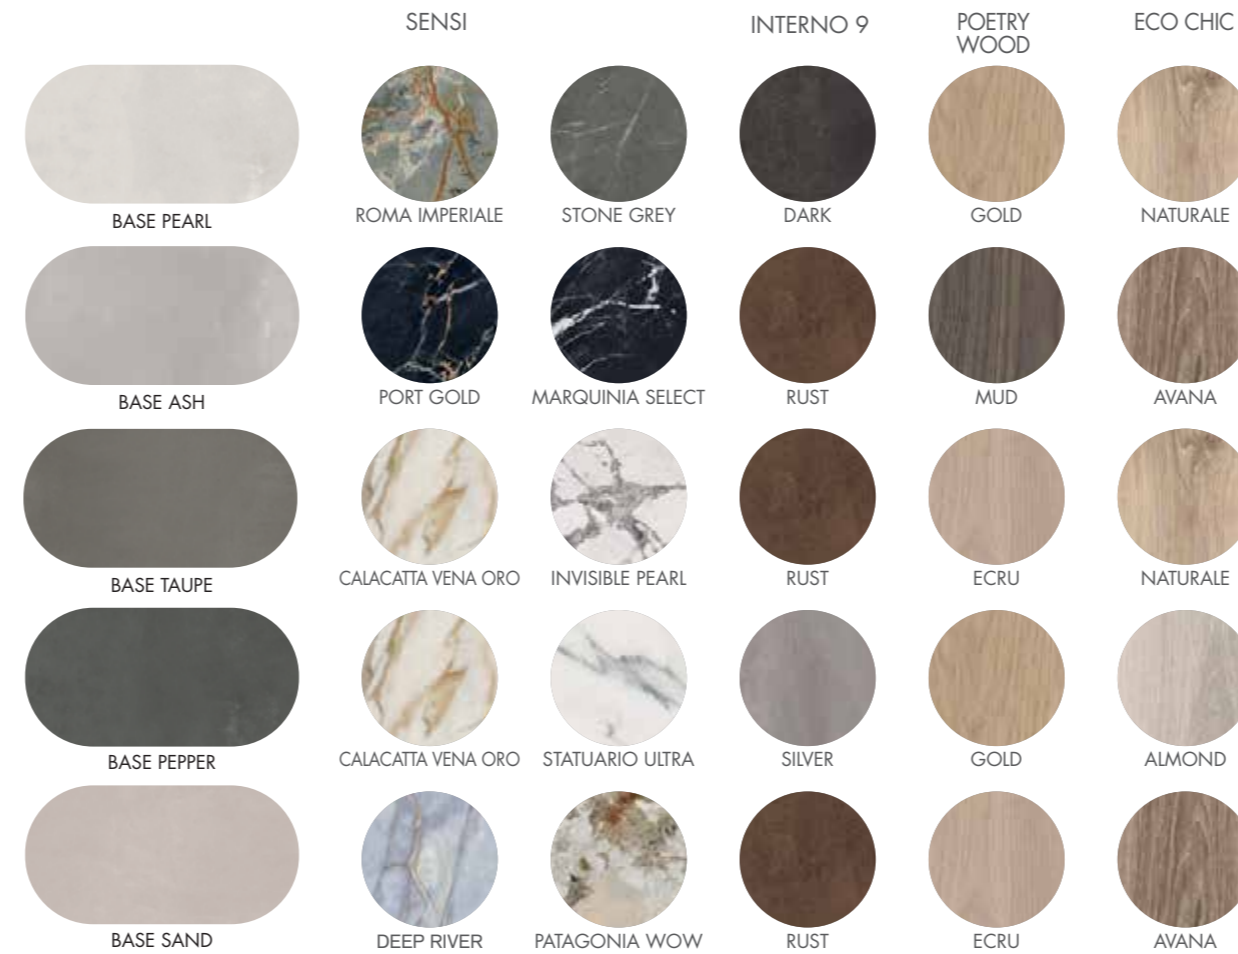

* Valori medi di produzione / Average production values

P.tech ON DEMAND

La tecnologia P.TECH migliora le performance anti-scivolo dei pavimenti, mantenendo inalterati i valori di resistenza meccanica del gres porcellanato, con una finitura estremamente piacevole al tatto e facile da pulire.

LAB325 in finitura P.TECH, nei formati 60x120, 120x120 e 80x80, può essere fornita su richiesta con un ordine soggetto a lotto minimo di produzione.

The innovative P.TECH technology which improves the slip resistance of floors while delivering the renowned mechanical strength of porcelain tiles and a finish that is both extremely pleasant to the touch and easy to clean.

LAB325 in P.TECH finish, in the 60x120, 120x120 and 80x80 sizes, can be supplied on request with an order subject to a minimum production batch.

LAB325

THE PERFECT COMBO

L'UFFICIO STILE ABK HA COSTRUITO UNA MATERIOTECA IN GRADO DI DARE VITA A MOLTEPLICI COMBINAZIONI. QUI TROVI GLI ABBINAMENTI PIÙ INTERESSANTI REALIZZABILI A PARTIRE DAI COLORI DELLA GAMMA LAB325.

THE ABK STYLE DEPARTMENT HAS ASSEMBLED A COLLECTION OF MATERIALS THAT CAN BE USED IN MANY DIFFERENT COMBINATIONS. HERE YOU'LL FIND THE MOST INTERESTING COMBINATIONS THAT CAN BE CREATED USING EACH COLOUR IN THE LAB325 RANGE.

CONCRETE

INDEX

POETRY HOUSE

Poetry Stone Reloaded
Poetry Stone
Poetry Net
Poetry Wood
Poetry Colors
Poetry Decor

INTERIORS

MARBLE

Sensi Fantasy
Sensi Nuance
Sensi Roma
Sensi 900
Sensi Signoria
Sensi Gems
Sensi Up

RESIN

Altirego
Crossroad Chalk

CONCRETE

Blend
Ghost
Lab325

STONE

Atlantis
Native
Alpes
Alpes raw
Monolith

METAL

Interno 9 Wide
Interno 9

WOOD

Eco Chic
Crossroad Wood
Dolphin
Soleras

TRADITIONAL

Unika
Fossil
Sensi Classic
Docks
Chrome
Petraia

OUTDOOR

OUT.20 20 mm

Poetry stone - Poetry stone reloaded - Sensi Roma - Camargue - Salento Monolith - Native - Atlantis - Limoges - Belgian stone - Lab325 - Blend Ghost - Poetry wood - Eco chic - Hermione - Dolphin - Soleras

DECOR

Boiserie
Wide&Style Mini
Play
Crossroad Brick

TECHNICAL INFO

Informazioni Tecniche
Technical Info