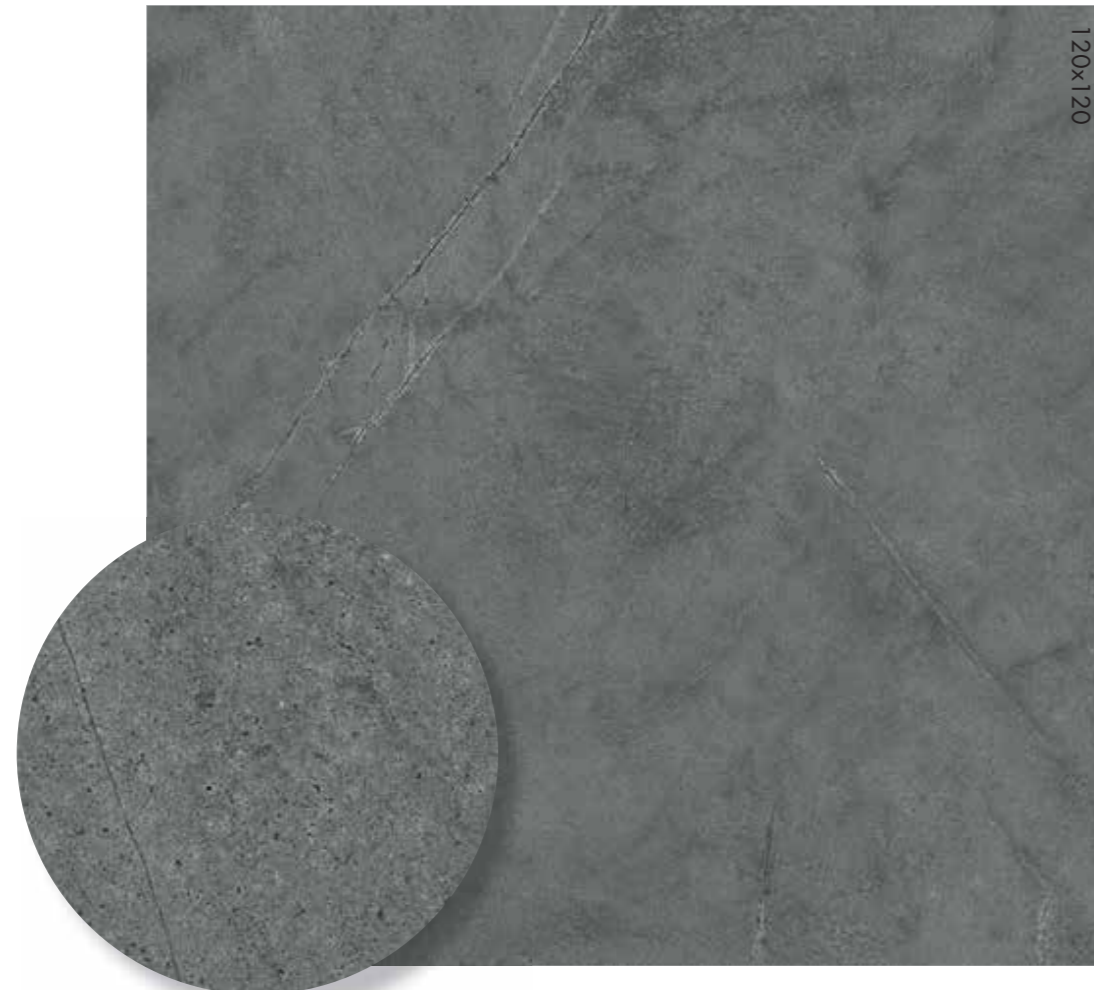

SMOKE

6 mm			
* 120x280	nat rett.	0008098	F 103,50
8,5 mm			
120x120	nat rett.	0005853	F 81,90
120x120	lapp. rett.	0005858	F 90,90
60x120	nat rett.	0005863	F 63,50
60x60	nat rett.	0006497	F 53,50

ABKSTONE			
163,5x323	nat.	0006282	± 12 mm

ATLANTIS

SAND

6 mm			
* 120x280	nat rett.	0008099	F 103,50
8,5 mm			
120x120	nat rett.	0006482	F 81,90
120x120	lapp. rett.	0006505	F 90,90
60x120	nat rett.	0006483	F 63,50
60x120	lapp. rett.	0006484	F 76,90
90x90	nat rett.	0006489	F 65,50
60x60	nat rett.	0006499	F 53,50