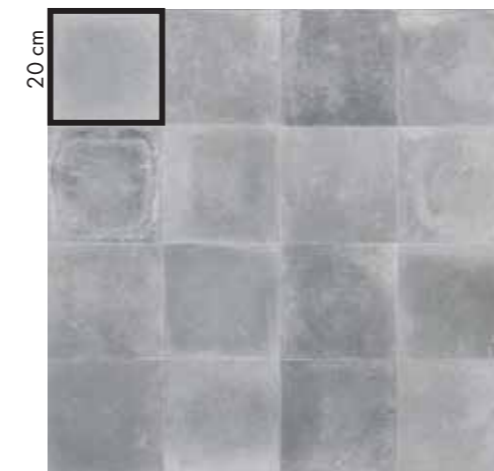

20x20
* **PLAY HERITAGE GREY**
0003496 nat. F 70,90

GRES PORCELLANATO PORCELAIN TILES

Classificazione secondo norme UNI EN 14411 (ISO 13006) Allegato G-Gruppo Bla GL
Classification in accordance with UNI EN 14411 (ISO 13006) Annex G-Group Bla GL