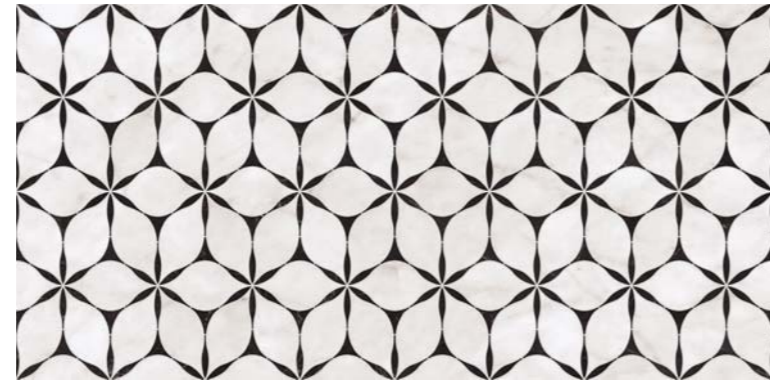

60x120
* 0014408 FLOWER LUX 3D rett. F 129,90