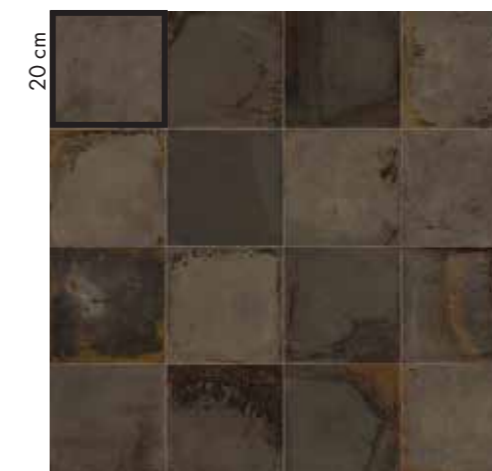

20x20
* **PLAY OXIDE BRONZE**
0003495 nat. F 70,90

INDEX

POETRY HOUSE

Poetry Stone Reloaded
Poetry Stone
Poetry Net
Poetry Wood
Poetry Colors
Poetry Decor

INTERIORS

MARBLE

Sensi Fantasy
Sensi Nuance
Sensi Roma
Sensi 900
Sensi Signoria
Sensi Gems
Sensi Up

RESIN

Altirego
Crossroad Chalk

CONCRETE

Blend
Ghost
Lab325

STONE

Atlantis
Native
Alpes
Alpes raw
Monolith

METAL

Interno 9 Wide
Interno 9

WOOD

Eco Chic
Crossroad Wood
Dolphin
Soleras

TRADITIONAL

Unika
Fossil
Sensi Classic
Docks
Chrome
Petraia

OUTDOOR

OUT.20 20 mm

Poetry stone - Poetry stone reloaded - Sensi Roma - Camargue - Salento
Monolith - Native - Atlantis - Limoges - Belgian stone - Lab325 - Blend
Ghost - Poetry wood - Eco chic - Hermione - Dolphin - Soleras

DECOR

Boiserie
Wide&Style Mini
Play
Crossroad Brick

TECHNICAL INFO

Informazioni Tecniche
Technical Info