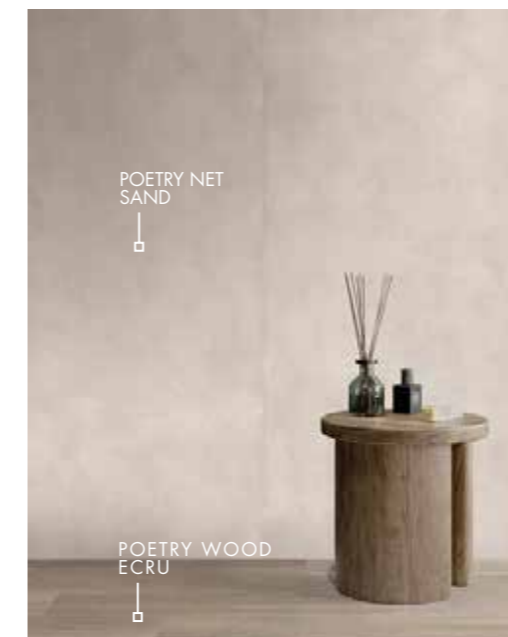

• Valori medi di produzione / Average production values

INDEX

POETRY HOUSE

Poetry Stone Reloaded
Poetry Stone
Poetry Net
Poetry Wood
Poetry Colors
Poetry Decor

INTERIORS

MARBLE

Sensi Fantasy
Sensi Nuance
Sensi Roma
Sensi 900
Sensi Signoria
Sensi Gems
Sensi Up

RESIN

Alterego
Crossroad Chalk

CONCRETE

Blend
Ghost
Lab325

STONE

Atlantis
Native
Alpes
Alpes raw
Monolith

METAL

Interno 9 Wide
Interno 9

WOOD

Eco Chic
Crossroad Wood
Dolphin
Soleras

TRADITIONAL

Unika
Fossil
Sensi Classic
Docks
Chrome
Petraia

OUTDOOR

OUT.20 20 mm

Poetry stone - Poetry stone reloaded - Sensi Roma - Camargue - Salento
Monolith - Native - Atlantis - Limoges - Belgian stone - Lab325 - Blend
Ghost - Poetry wood - Eco chic - Hermione - Dolphin - Soleras

DECOR

Boiserie
Wide&Style Mini
Play
Crossroad Brick

TECHNICAL INFO

Informazioni Tecniche
Technical Info