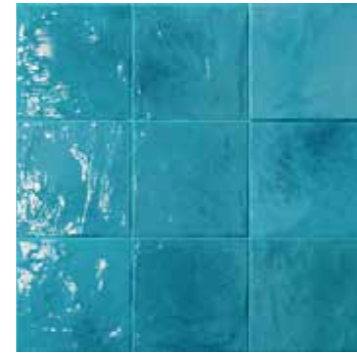

10x10
TURQUOISE
0011526 F 84,50