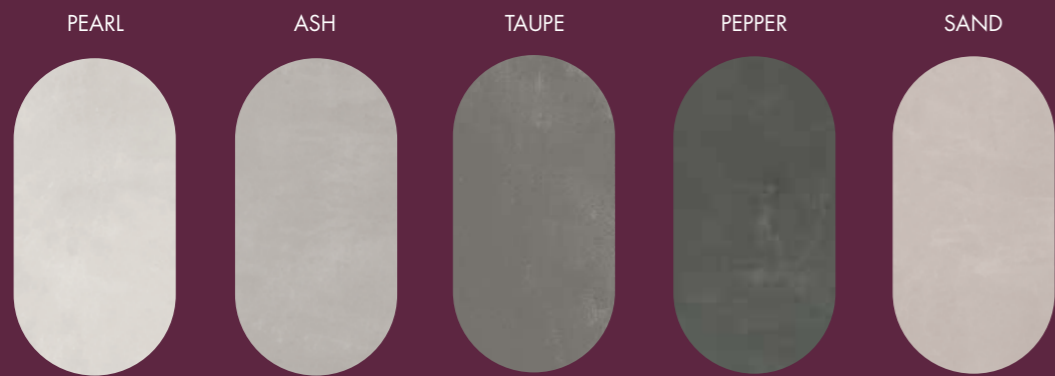

CONCRETE

LAB 325

GRES PORCELLANATO TUTTA MASSA - UGL
FULL BODY PORCELAIN - UGL