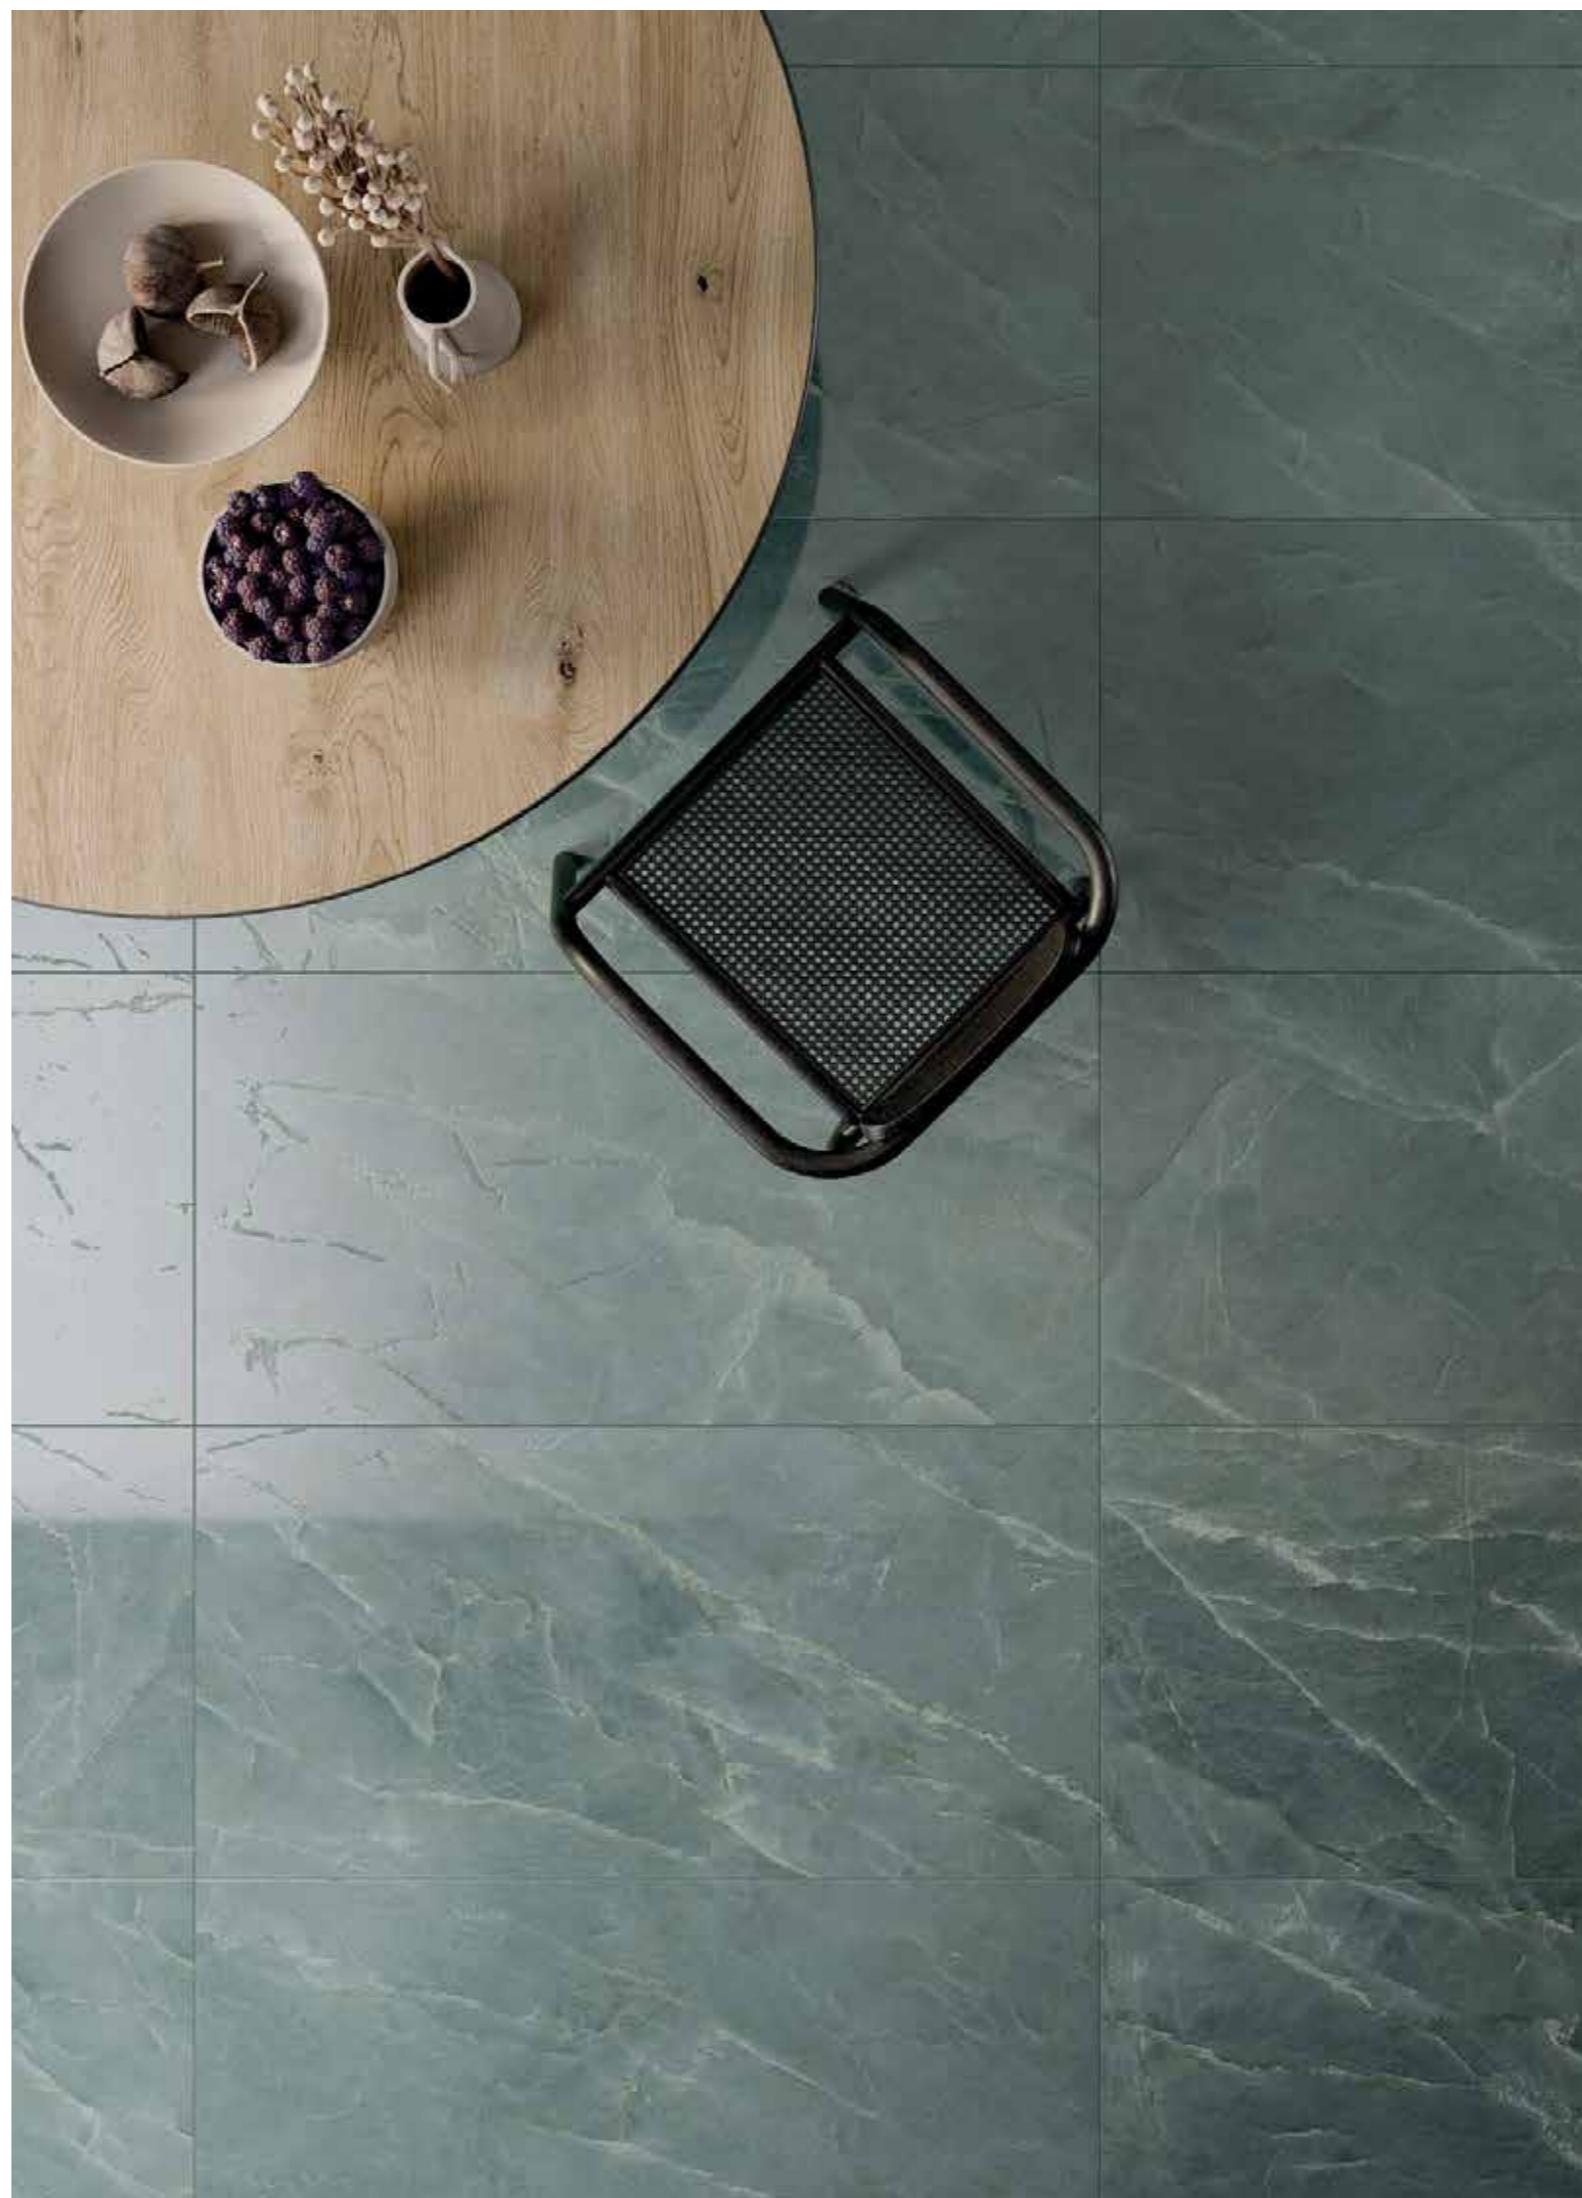

INDEX

POETRY HOUSE

Poetry Stone Reloaded
Poetry Stone
Poetry Net
Poetry Wood
Poetry Colors
Poetry Decor

INTERIORS

MARBLE

Sensi Fantasy
Sensi Nuance
Sensi Roma
Sensi 900
Sensi Signoria
Sensi Gems
Sensi Up

RESIN

Altirego
Crossroad Chalk

CONCRETE

Blend
Ghost
Lab325

STONE

Atlantis
Native
Alpes
Alpes raw
Monolith

METAL

Interno 9 Wide
Interno 9

WOOD

Eco Chic
Crossroad Wood
Dolphin
Soleras

TRADITIONAL

Unika
Fossil
Sensi Classic
Docks
Chrome
Petraia

OUTDOOR

OUT.20 20 mm

Poetry stone - Poetry stone reloaded - Sensi Roma - Camargue - Salento
Monolith - Native - Atlantis - Limoges - Belgian stone - Lab325 - Blend
Ghost - Poetry wood - Eco chic - Hermione - Dolphin - Soleras

DECOR

Boiserie
Wide&Style Mini
Play
Crossroad Brick

TECHNICAL INFO

Informazioni Tecniche
Technical Info