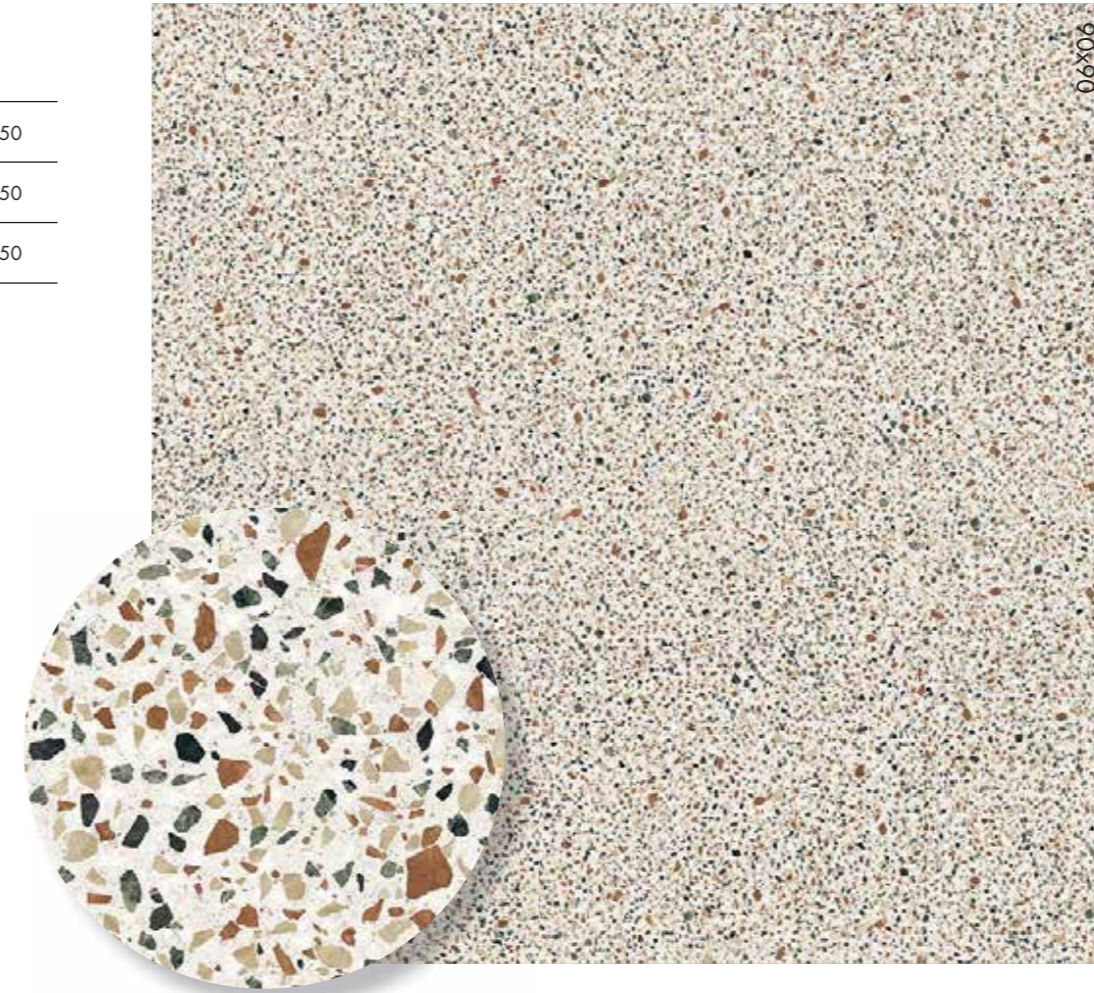

BLEND

DOTS MULTIWHITE

8,5 mm

60x120	nat rett.	Ptech R10 C	0006703	F 63,50
90x90	nat rett.		0005828	F 65,50
60x60	nat rett.	Ptech R10 C	0006711	F 53,50