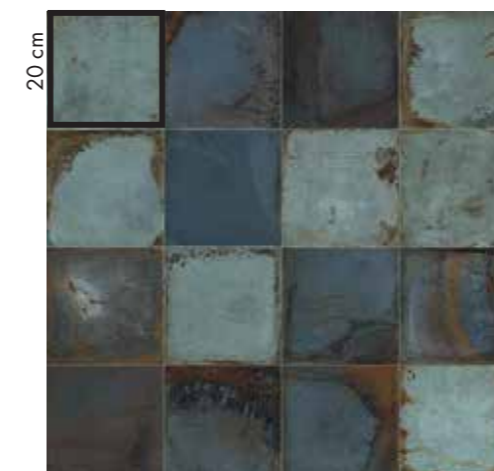

20x20
* **PLAY OXIDE JADE**
0003494 nat. F 70,90