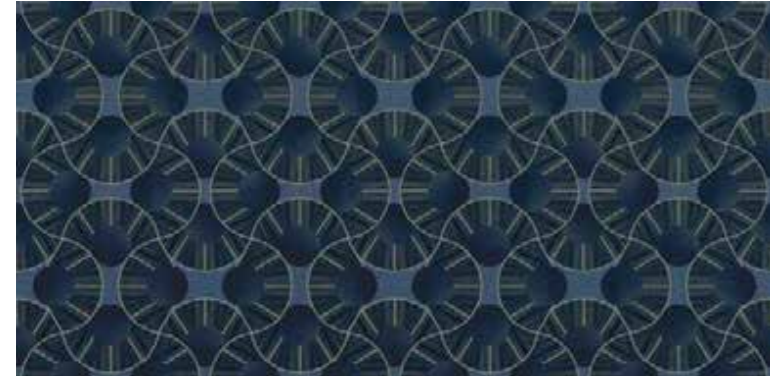

Abstract Connections 7 mm

60x120
0011669 REFINED rett. F 115,50