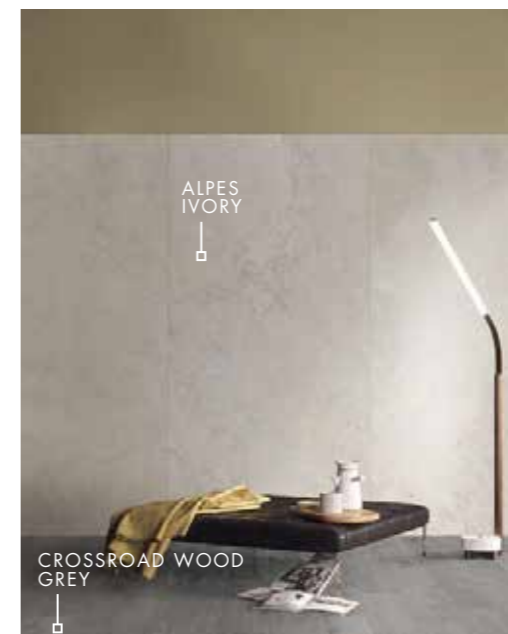

Classificazione secondo norme UNI EN 14411 (ISO 13006) Allegato G-Gruppo Bla GL
Classification in accordance with UNI EN 14411 (ISO 13006) Annex G-Group Bla GL

PROPRIETÀ FISICO-CHIMICHE PHYSICAL-CHEMICAL PROPERTIES	NORMA NORM	VALORE PRESCRITTO DALLE NORME VALUE PRESCRIBED FROM THE NORMS	* VAL. / VALUE ALPES NAT.
RESISTENZA ALLO SCIVOLAMENTO SLIP RESISTANCE	B.C.R.A. C.A.	μ 0,19 SCIIVOLOSITÀ PERICOLOSA - DANGEROUSLY SLIPPERY $0,20 < \mu < 0,39$ SCIIVOLOSITÀ ECCESSIVA - EXCESSIVELY SLIPPERY $0,40 < \mu < 0,74$ ATTRITO SODDISFACENTE - SATISFACTORY GRIP μ 0,75 ATTRITO ECCELLENTE - EXCELLENT GRIP	> 0,40
	B.C.R.A. G.B.		> 0,40
	ASTM C 1028 (S.C.O.F.)	SLIP RESISTANT (> 0,60)	> 0,60 DRY > 0,60 WET
	DIN 51130	IN FUNZIONE DELL'AMBIENTE O DELLA ZONA DI LAVORO BASING ON THE ENVIRONMENT OR THE WORKING AREA	R10
	DIN 51097 ANSI A 137-1:2012 (D.C.O.F.)		A+B > 0,42

* Valori medi di produzione / Average production values

ALPES

THE PERFECT COMBO

L'UFFICIO STILE ABK HA COSTRUITO UNA MATERIOTECA IN GRADO DI DARE VITA A MOLTEPLICI COMBINAZIONI.
QUI TROVI GLI ABBINAMENTI PIÙ INTERESSANTI REALIZZABILI A PARTIRE DAI COLORI DELLA GAMMA ALPES.

THE ABK STYLE DEPARTMENT HAS ASSEMBLED A COLLECTION OF MATERIALS THAT CAN BE USED IN MANY DIFFERENT COMBINATIONS.
HERE YOU'LL FIND THE MOST INTERESTING COMBINATIONS THAT CAN BE CREATED USING EACH COLOUR IN THE ALPES RANGE.

STONE

INDEX

POETRY HOUSE

Poetry Stone Reloaded
Poetry Stone
Poetry Net
Poetry Wood
Poetry Colors
Poetry Decor

INTERIORS

MARBLE

Sensi Fantasy
Sensi Nuance
Sensi Roma
Sensi 900
Sensi Signoria
Sensi Gems
Sensi Up

RESIN

Altirego
Crossroad Chalk

CONCRETE

Blend
Ghost
Lab325

STONE

Atlantis
Native
Alpes
Alpes raw
Monolith

METAL

Interno 9 Wide
Interno 9

WOOD

Eco Chic
Crossroad Wood
Dolphin
Soleras

TRADITIONAL

Unika
Fossil
Sensi Classic
Docks
Chrome
Petraia

OUTDOOR

OUT.20 20 mm

Poetry stone - Poetry stone reloaded - Sensi Roma - Camargue - Salento
Monolith - Native - Atlantis - Limoges - Belgian stone - Lab325 - Blend
Ghost - Poetry wood - Eco chic - Hermione - Dolphin - Soleras

DECOR

Boiserie
Wide&Style Mini
Play
Crossroad Brick

TECHNICAL INFO

Informazioni Tecniche
Technical Info