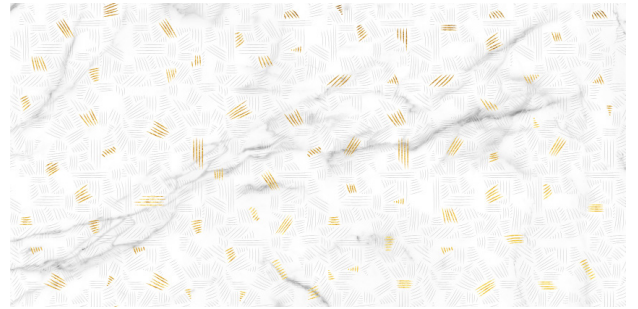

Base:

Nieve

59 x 120 cm (23,22" x 47,24")