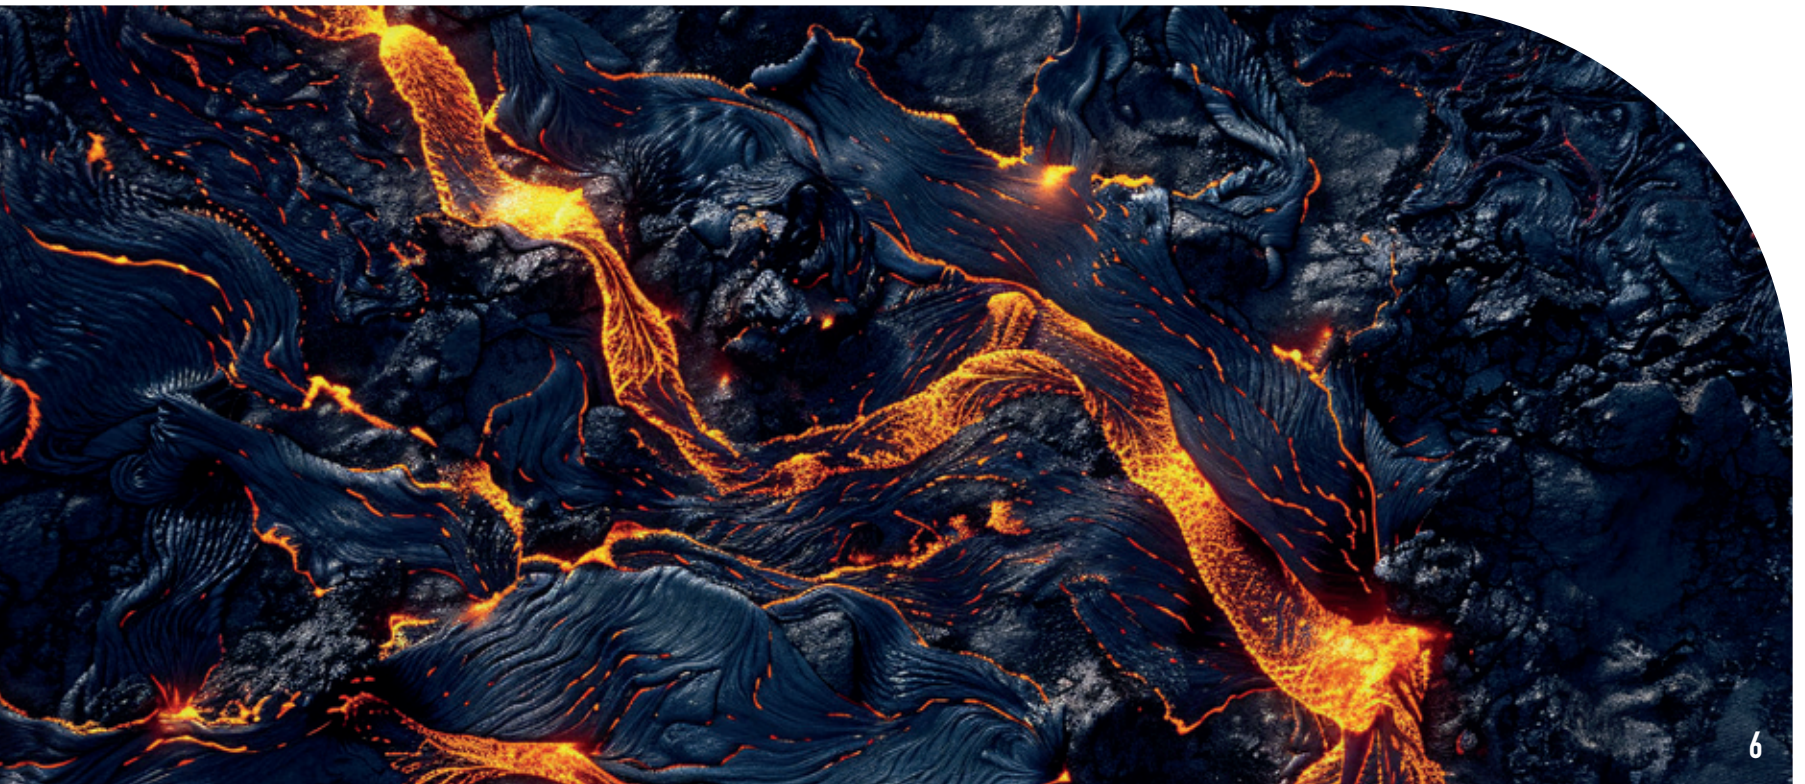

DA TAGLIA

THE INSPIRATION

Da Taglia's designs are inspired by the most ungovernable forces of nature, trying to reflect the energy of the wildest events that the natural environment gives us.

The fusion of the elegance of carbon black, the shine of glass and the distinction of precious metals create unique pieces that evoke a stormy night, a sunset or even the eruption of a volcano.

This aesthetic proposal seeks to reflect the beauty and sophistication found in the natural environment, and tries to represent it in an artistic and elegant way, being able to give a distinctive air to any space.

Los diseños de Da Taglia nacen inspirados en las fuerzas más ingobernables de la naturaleza, tratando de reflejar la energía de los eventos más salvajes que nos regala el medio natural.

La fusión de la elegancia del color negro carbón, el brillo del cristal y la distinción de los metales preciosos crean piezas únicas que nos evocan a una noche de tormenta, un atardecer o incluso la erupción de un volcán.

Esta propuesta estética busca reflejar la belleza y la sofisticación que se encuentran en el entorno natural, y trata de representarla de una manera artística y elegante, siendo capaz de darle un aire distintivo a cualquier espacio.