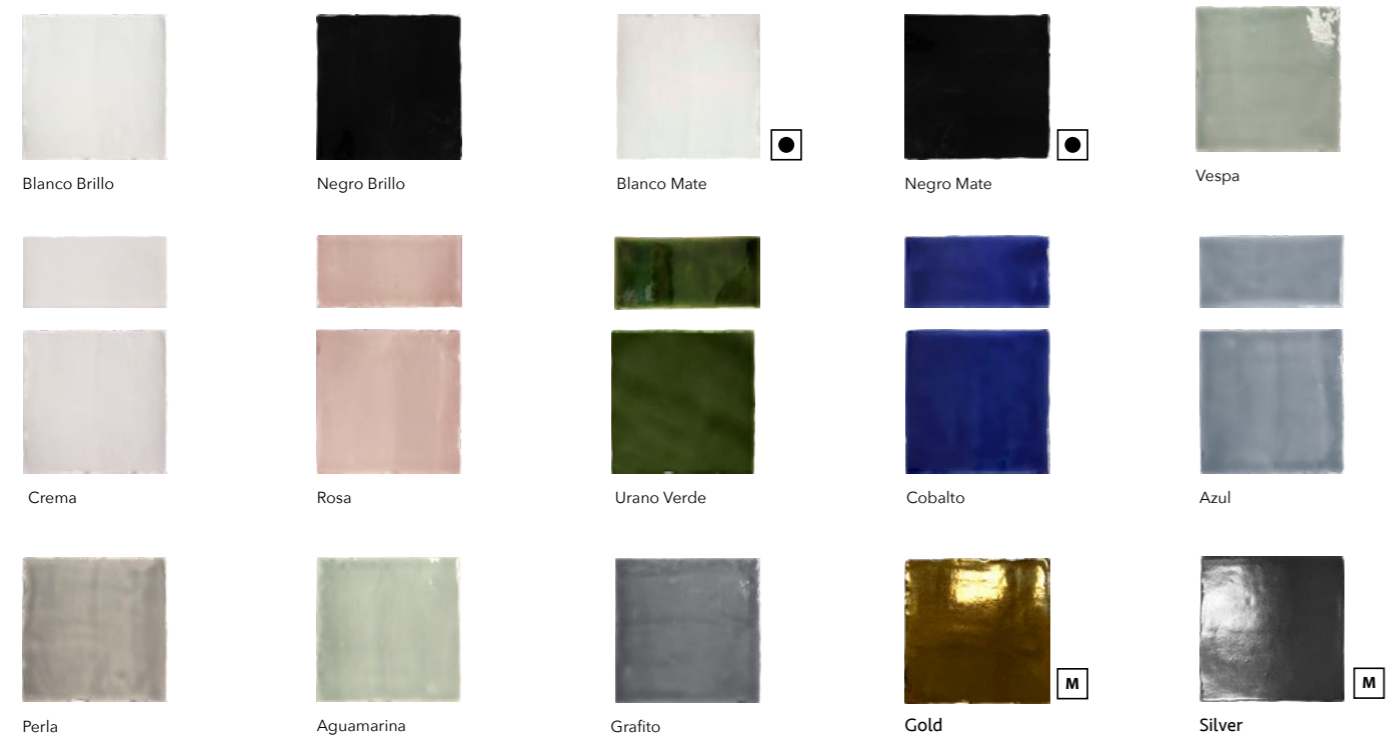

Balance 6,5x13 - 13x13 cm (2,5x5" - 5x5")

PASTA BLANCA MANUAL - MANUAL WHITE BODY