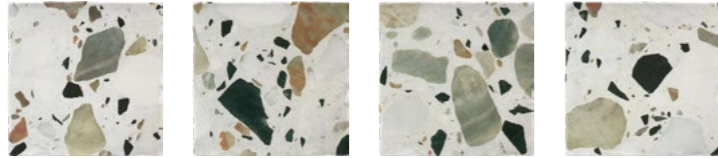

Ducal 13x13 - 5x25 cm (5x5" - 2x10")

PASTA BLANCA MANUAL - MANUAL WHITE BODY

Revestimiento coordinado con las series Balance y Trendy.
Wall tiles coordinate with the Balance and Trendy Series.

Stucchi 13x13