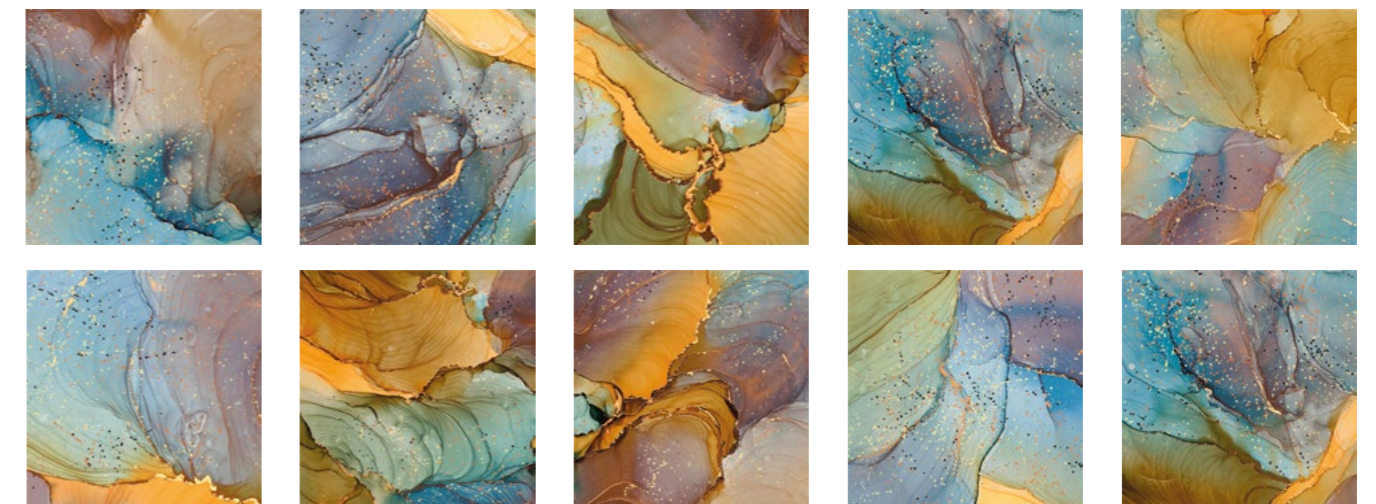

20 x 20 (8x8")

PORCELÁNICO - PORCELAIN

Sideral

* Variedad de gráficas.
* Variety of graphics.