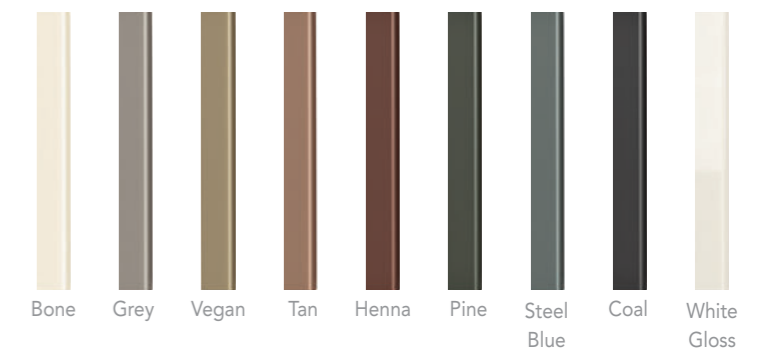

## FACES

W

LISO 5x40cm / 2"x16"

W05

COAST 5x40cm / 2"x16"

W26

HILL 5x40cm / 2"x16"

W26