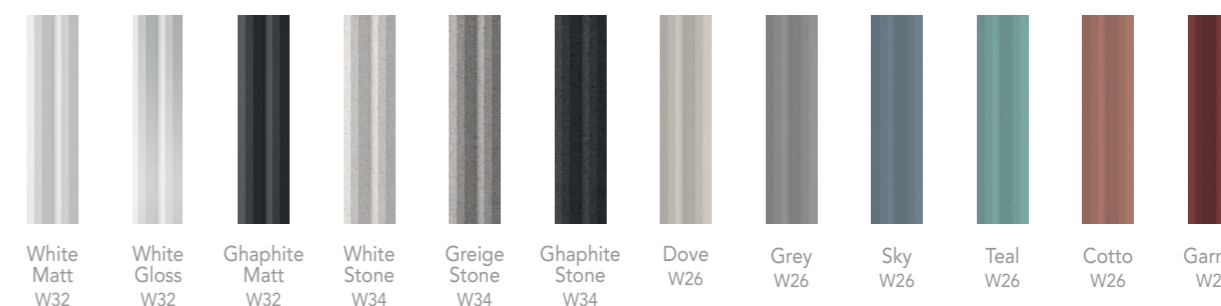

STRIPES

STRIPES 7,5x30cm / 3"X12"

W26-W34

STRIPES TRANSITION 7,5x30cm / 3"X12"

W26-W34