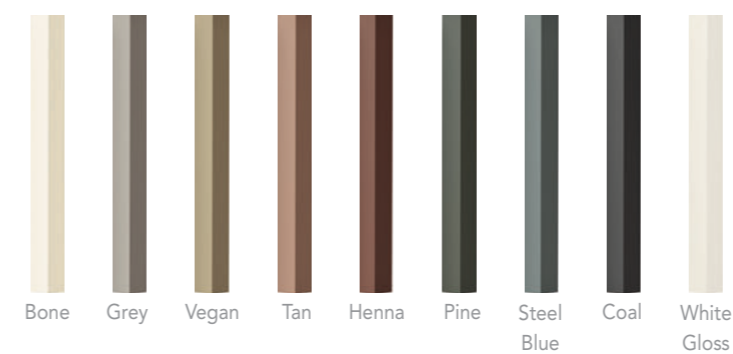

## FACES

W

LISO 5x40cm / 2"x16"

W05

COAST 5x40cm / 2"x16"

W26

HILL 5x40cm / 2"x16"

W26