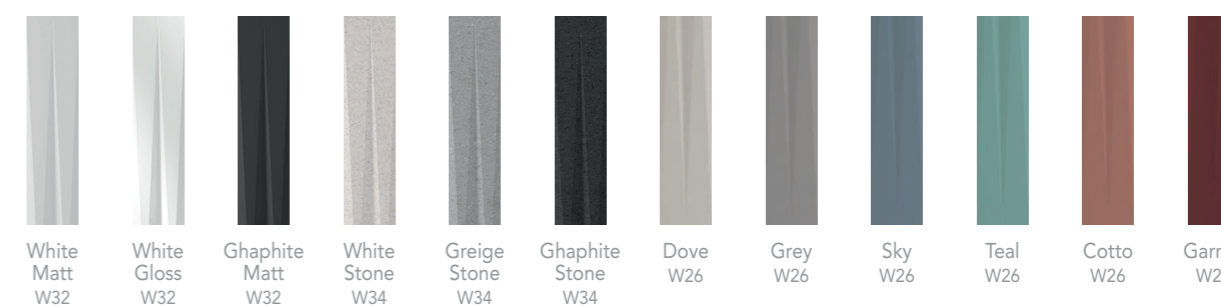

## STRIPES

STRIPES 7,5x30cm / 3"X12"

W26-W34

STRIPES TRANSITION 7,5x30cm / 3"X12"

W26-W34

\* Different tone variations which are randomly mixed within the box / Diferentes variaciones de tono encajados aleatoriamente.