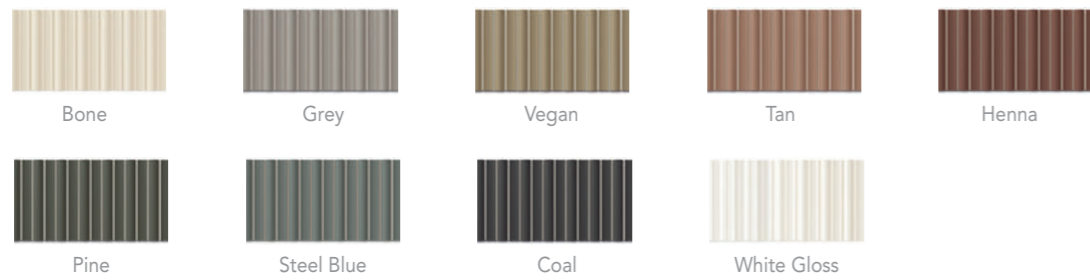

BARS 12,5x25cm / 5"X10"

W32

FAYENZA*

W

FAYENZA 6,2x12,5cm / 2.5"X5"

W18

FAYENZA SQUARE 12,5x12,5cm / 5"X5"

W14