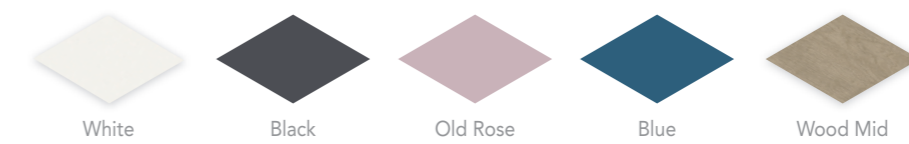

FLOW*

PEI 2-4 R9 / CLASS 2" DCOF >0,42 P

FLOW DIAMOND 14x24cm / 5.5"X9.5"

W25

FLOW DIAMOND DECOR 14x24cm / 5.5"X9.5"

W27