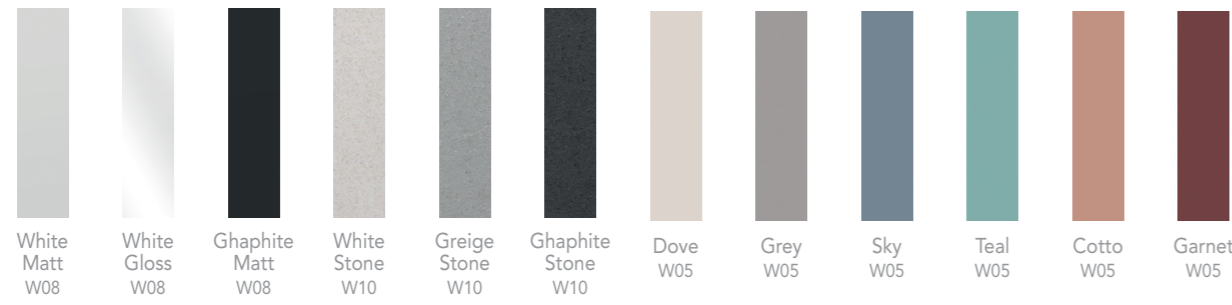

LISO XL 7,5x30cm / 3"X12"

W05-W10

SPECIAL PIECES * 0,8x30cm / 0.3"X12" - 0,8x0,8cm / 0.3"X0.3"

WS3-WS5