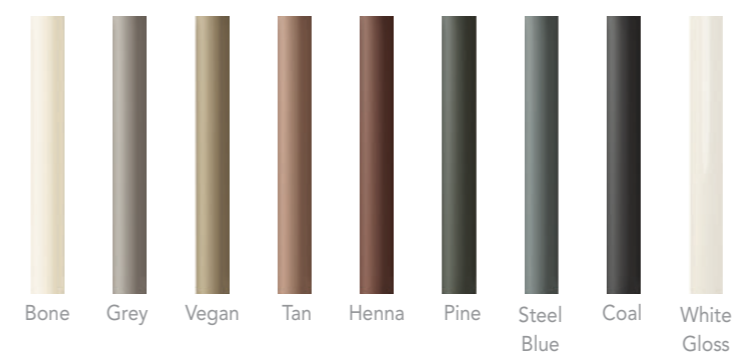

DUNE 5x40cm / 2"x16"

W26