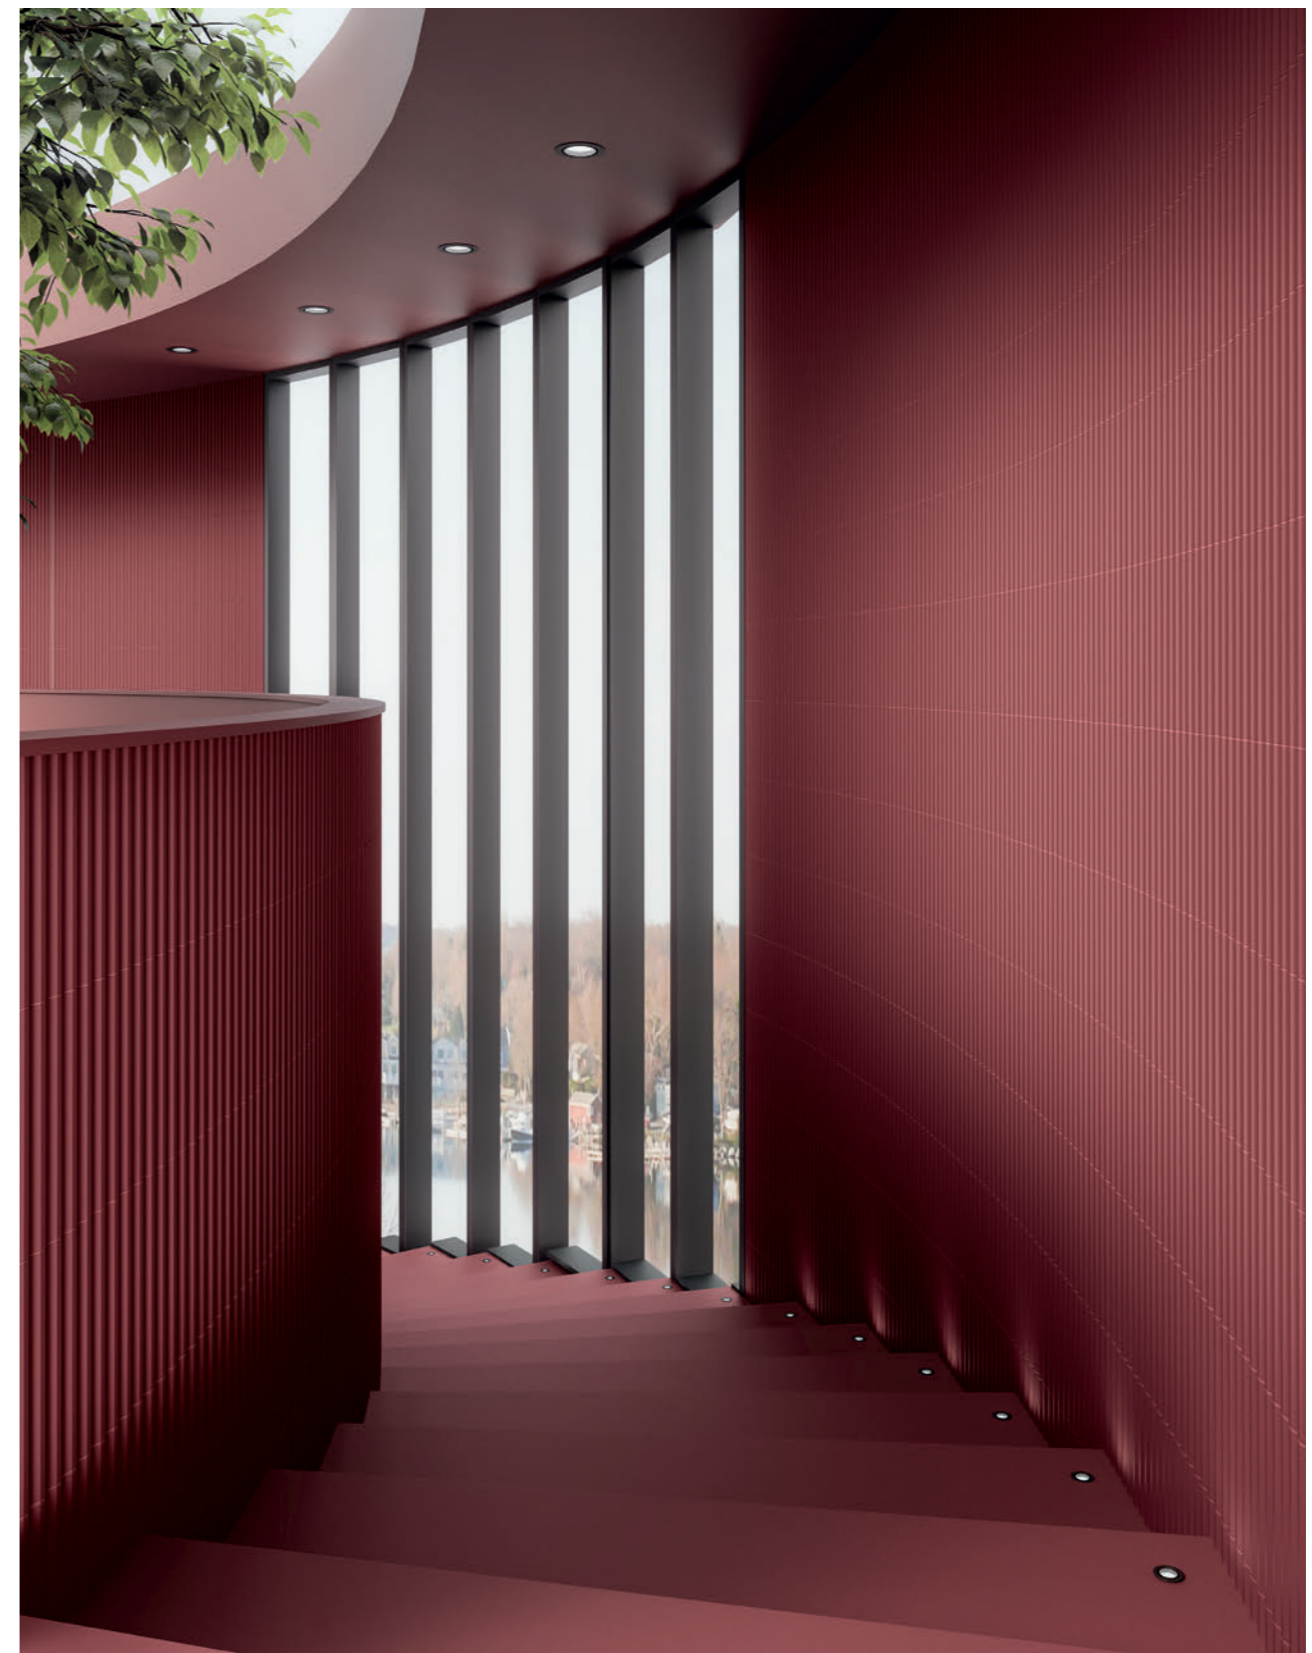

Stripes Garnet.
Stripes Collection pag. 179.