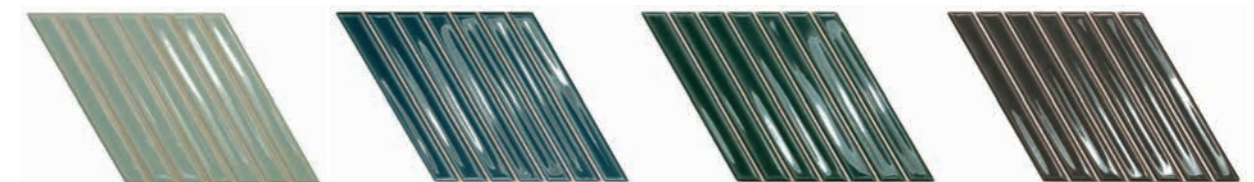

Fern

Peacock Blue

Royal Green

Ebony