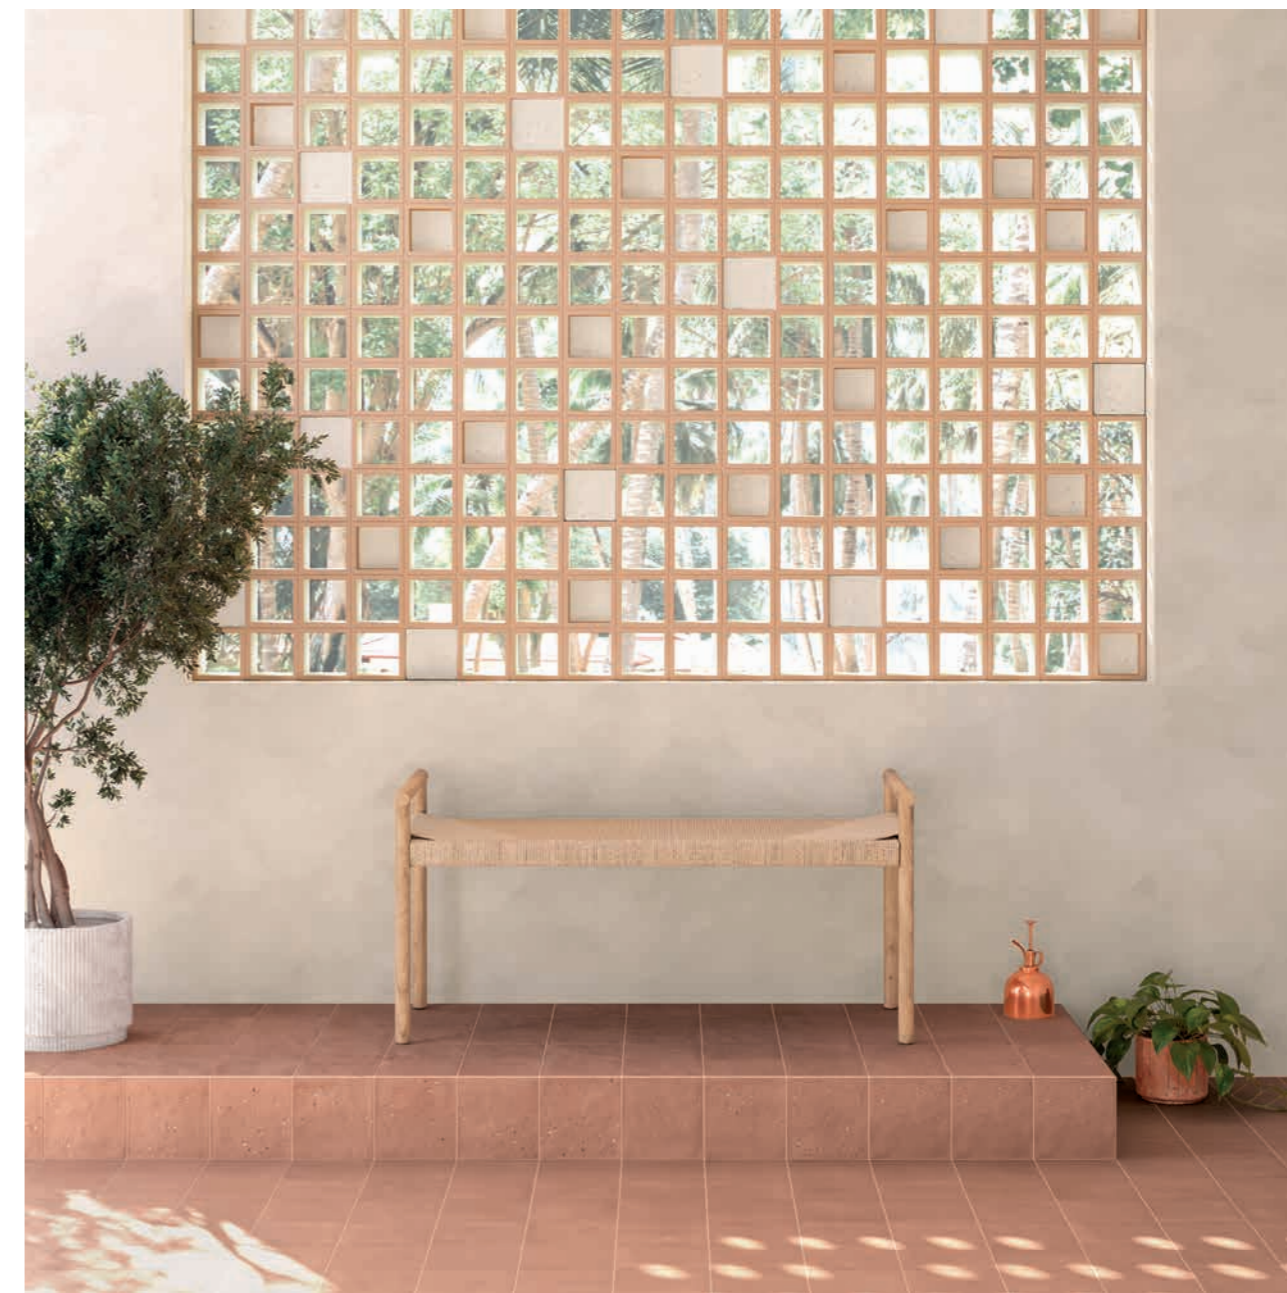

Matt

NARROW REEF

11x11x4,5 cm
4.3"x4.3"x1.8"

Sand

REEF

11x11x11 cm
4.3"x4.3"x4.3"

Sand

*Reef Narrow has been designed to complement the S references of the next collections: Roots, Abbey Stone, Halo & Cross Cut
Reef Narrow ha sido diseñada para combinar con las referencias S de las siguientes colecciones: Roots, Abbey Stone, Halo y Cross Cut*