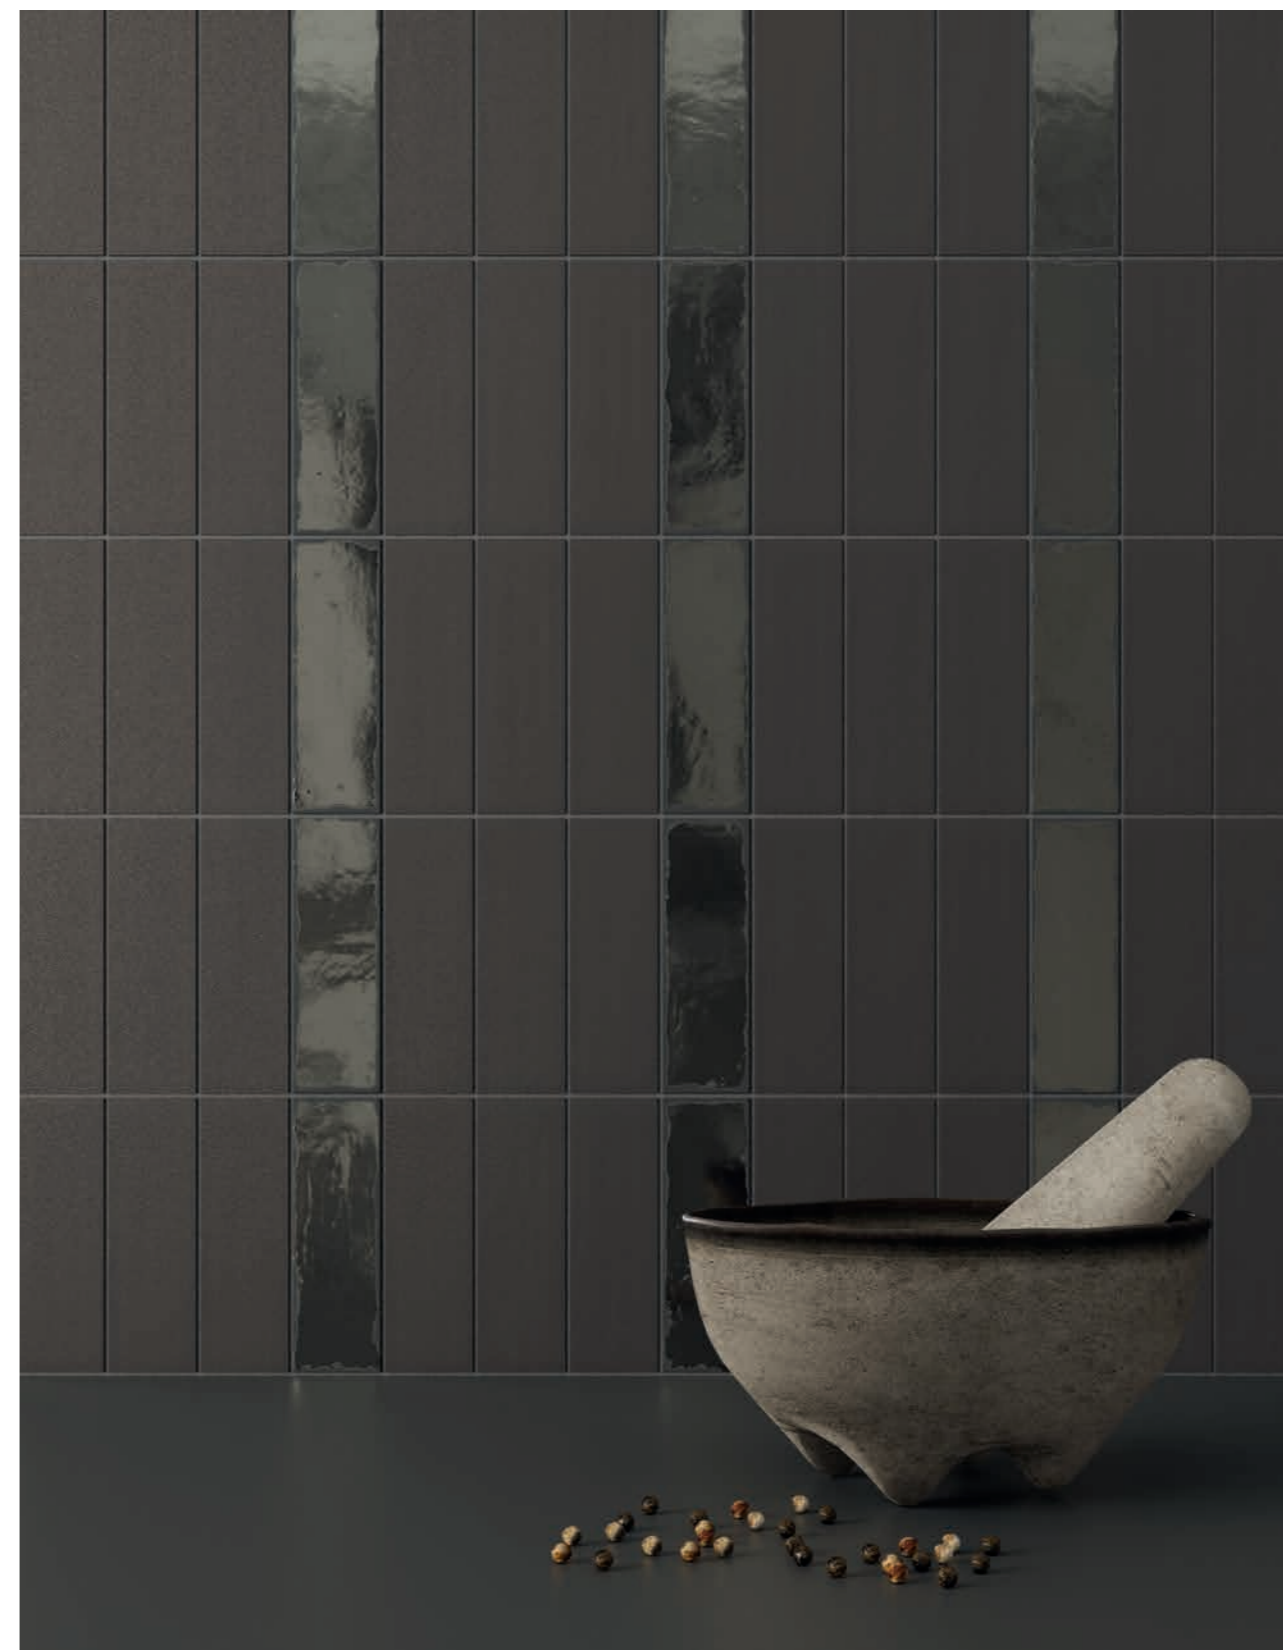

LC Black 75% & Silver 25%