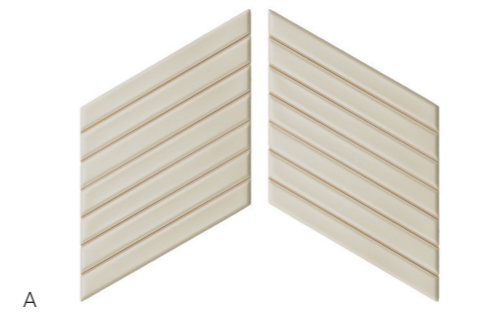

SPIKE BARS

15x25,9 cm
6"x10.2"

Talc Matt

Earth Matt