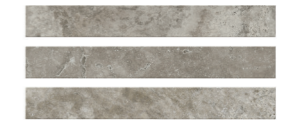

Floor: **CB Adobe**

CROSS CUT COLLECTION

Porcelain Body
 Five sizes
 One relief
 Three colours
 Matt

CROSS CUT

4,6x37 cm
 1.8"x14.5"  W20

Walnut

Tuscan

Silver