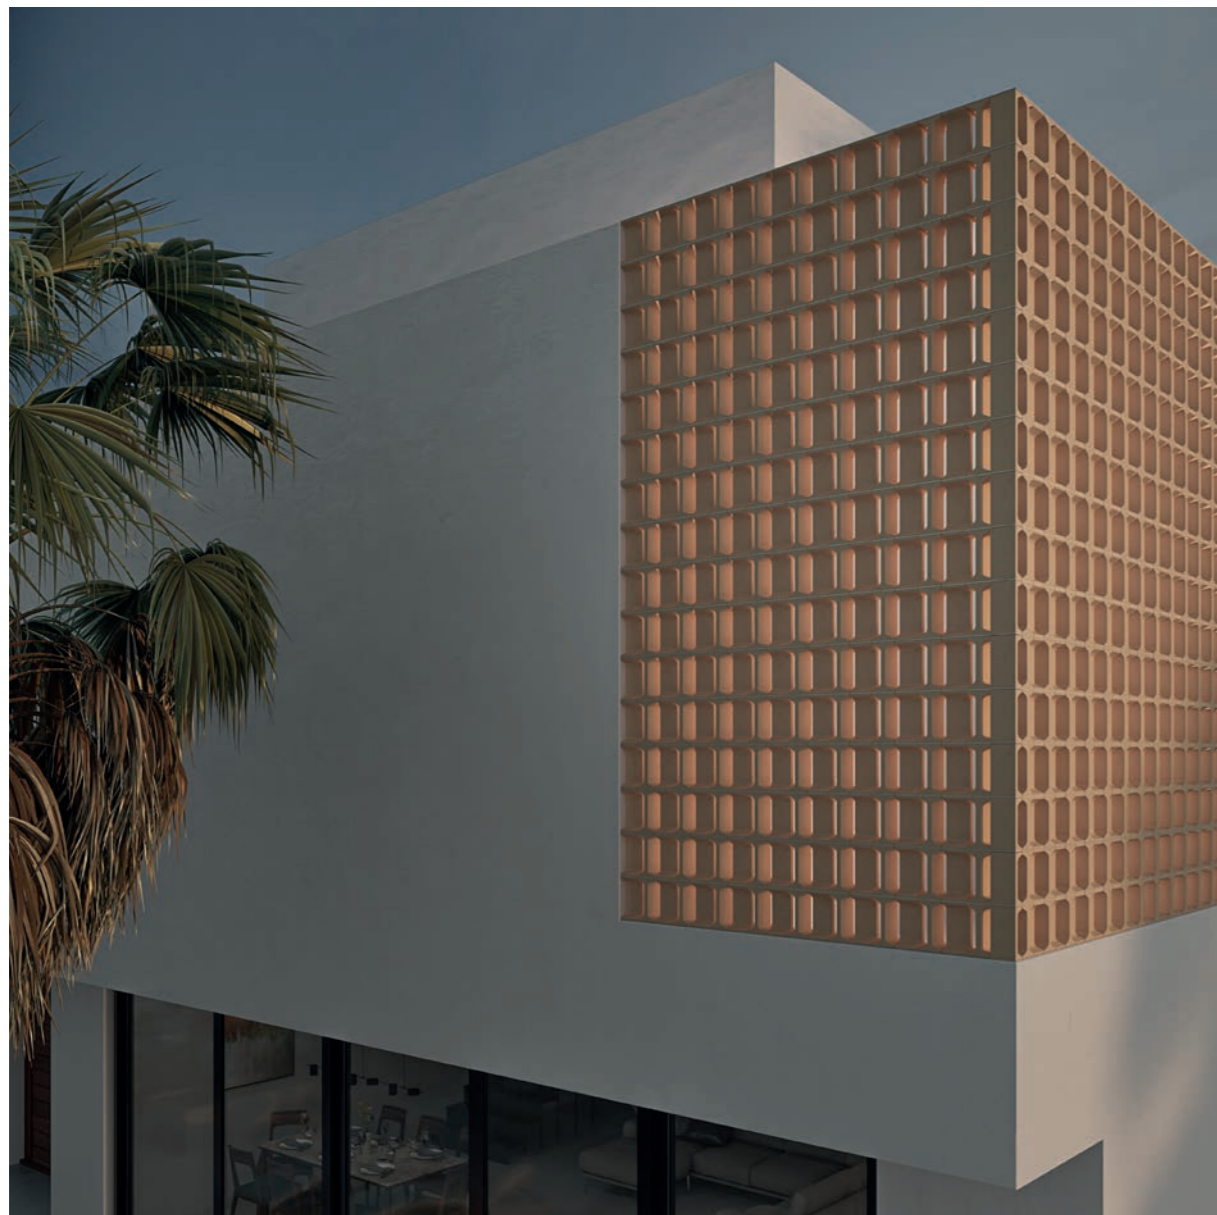

Sand

Cotto

UPN INOUT 6X20X10cm / 2"x8"x4"

Sand

Cotto

IPN Inout Sand

UPN Inout & IPN Inout Sand

UPN Inout & IPN Inout Cotto