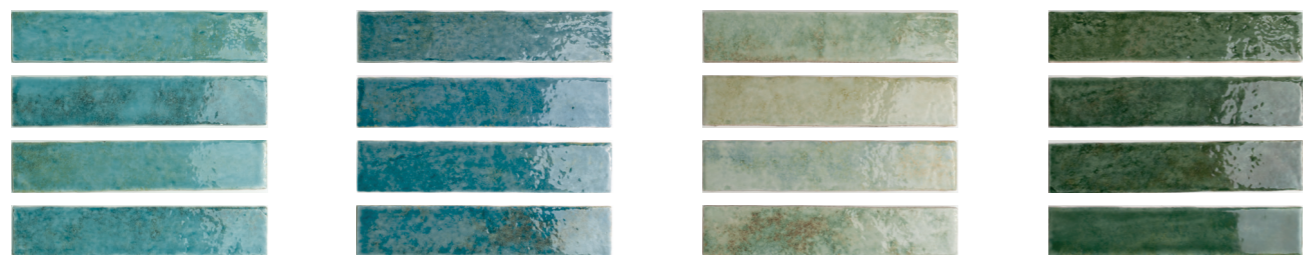

Prusian

Agave

Forest

Azur