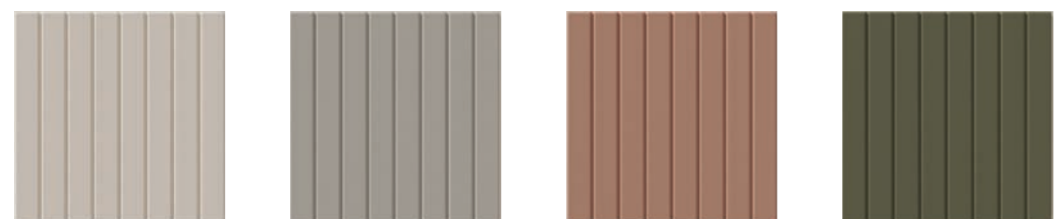

RASTER

P V2 PEI 2-4 R10 / CLASS 2 / DCOF >0,42

LINES S 15X15 cm / 6"x6"