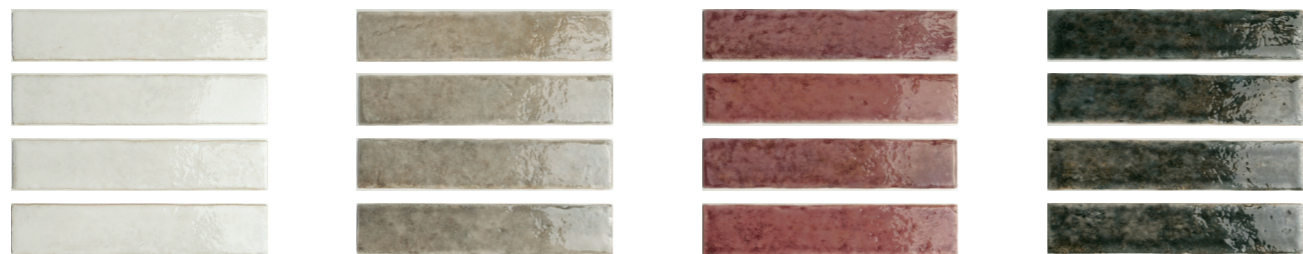

Cream, Sea-Cream & Sea

Sea
Rose
Rose - Kahki
Kahki

POTTERS

PRODUCT
WHITE BODY

COLOURS
8 COLOURS

FINISHES
GLOSS

POTTERS

5X25 cm / 2"x9.8"