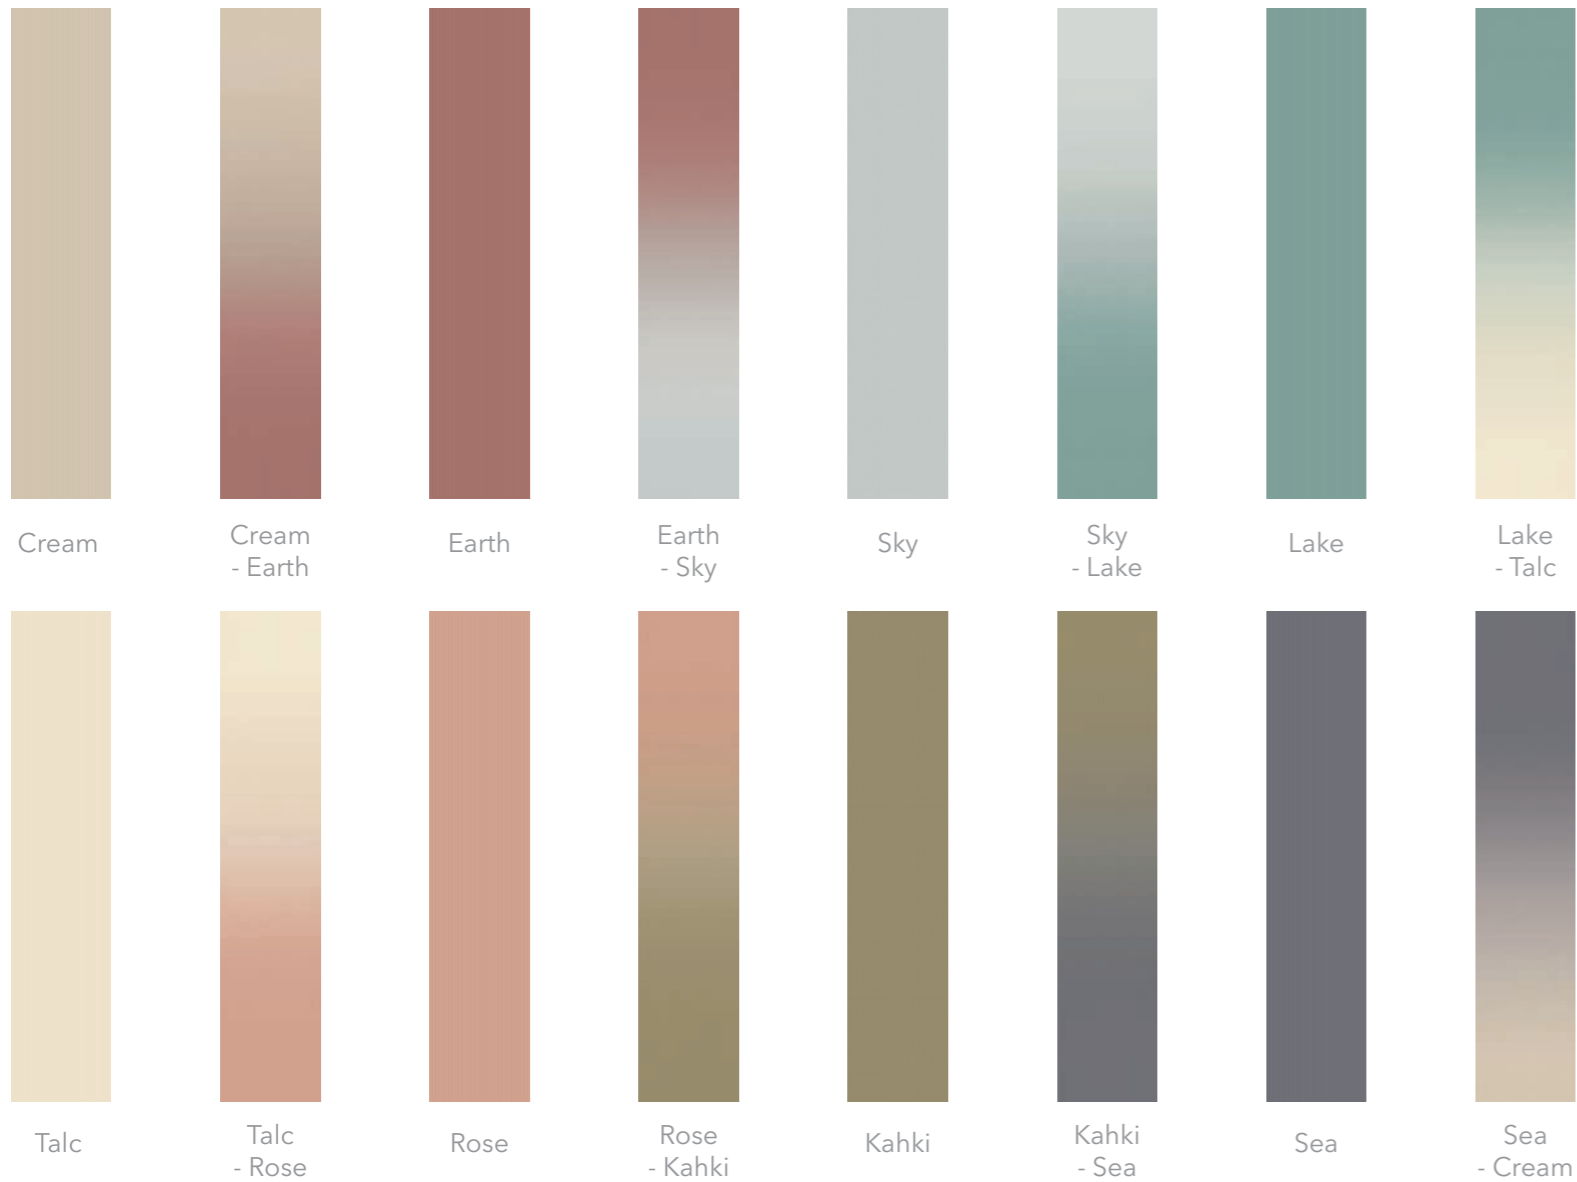

MELANGE

PRODUCT
WHITE BODY

COLOURS
16 COLOURS

FINISHES
MATT

MELANGE

10,7X54,2 cm / 4.2"x21.3"

Sky
Earth
Earth - Sky

Rose, Talc-Rose, Talc, Lake-Talc & Lake

Forest

Bars Agave

Fossil

RASTER

PRODUCT
PORCELAIN BODY

COLOURS
8 COLOURS

FINISHES
MATT

RASTER