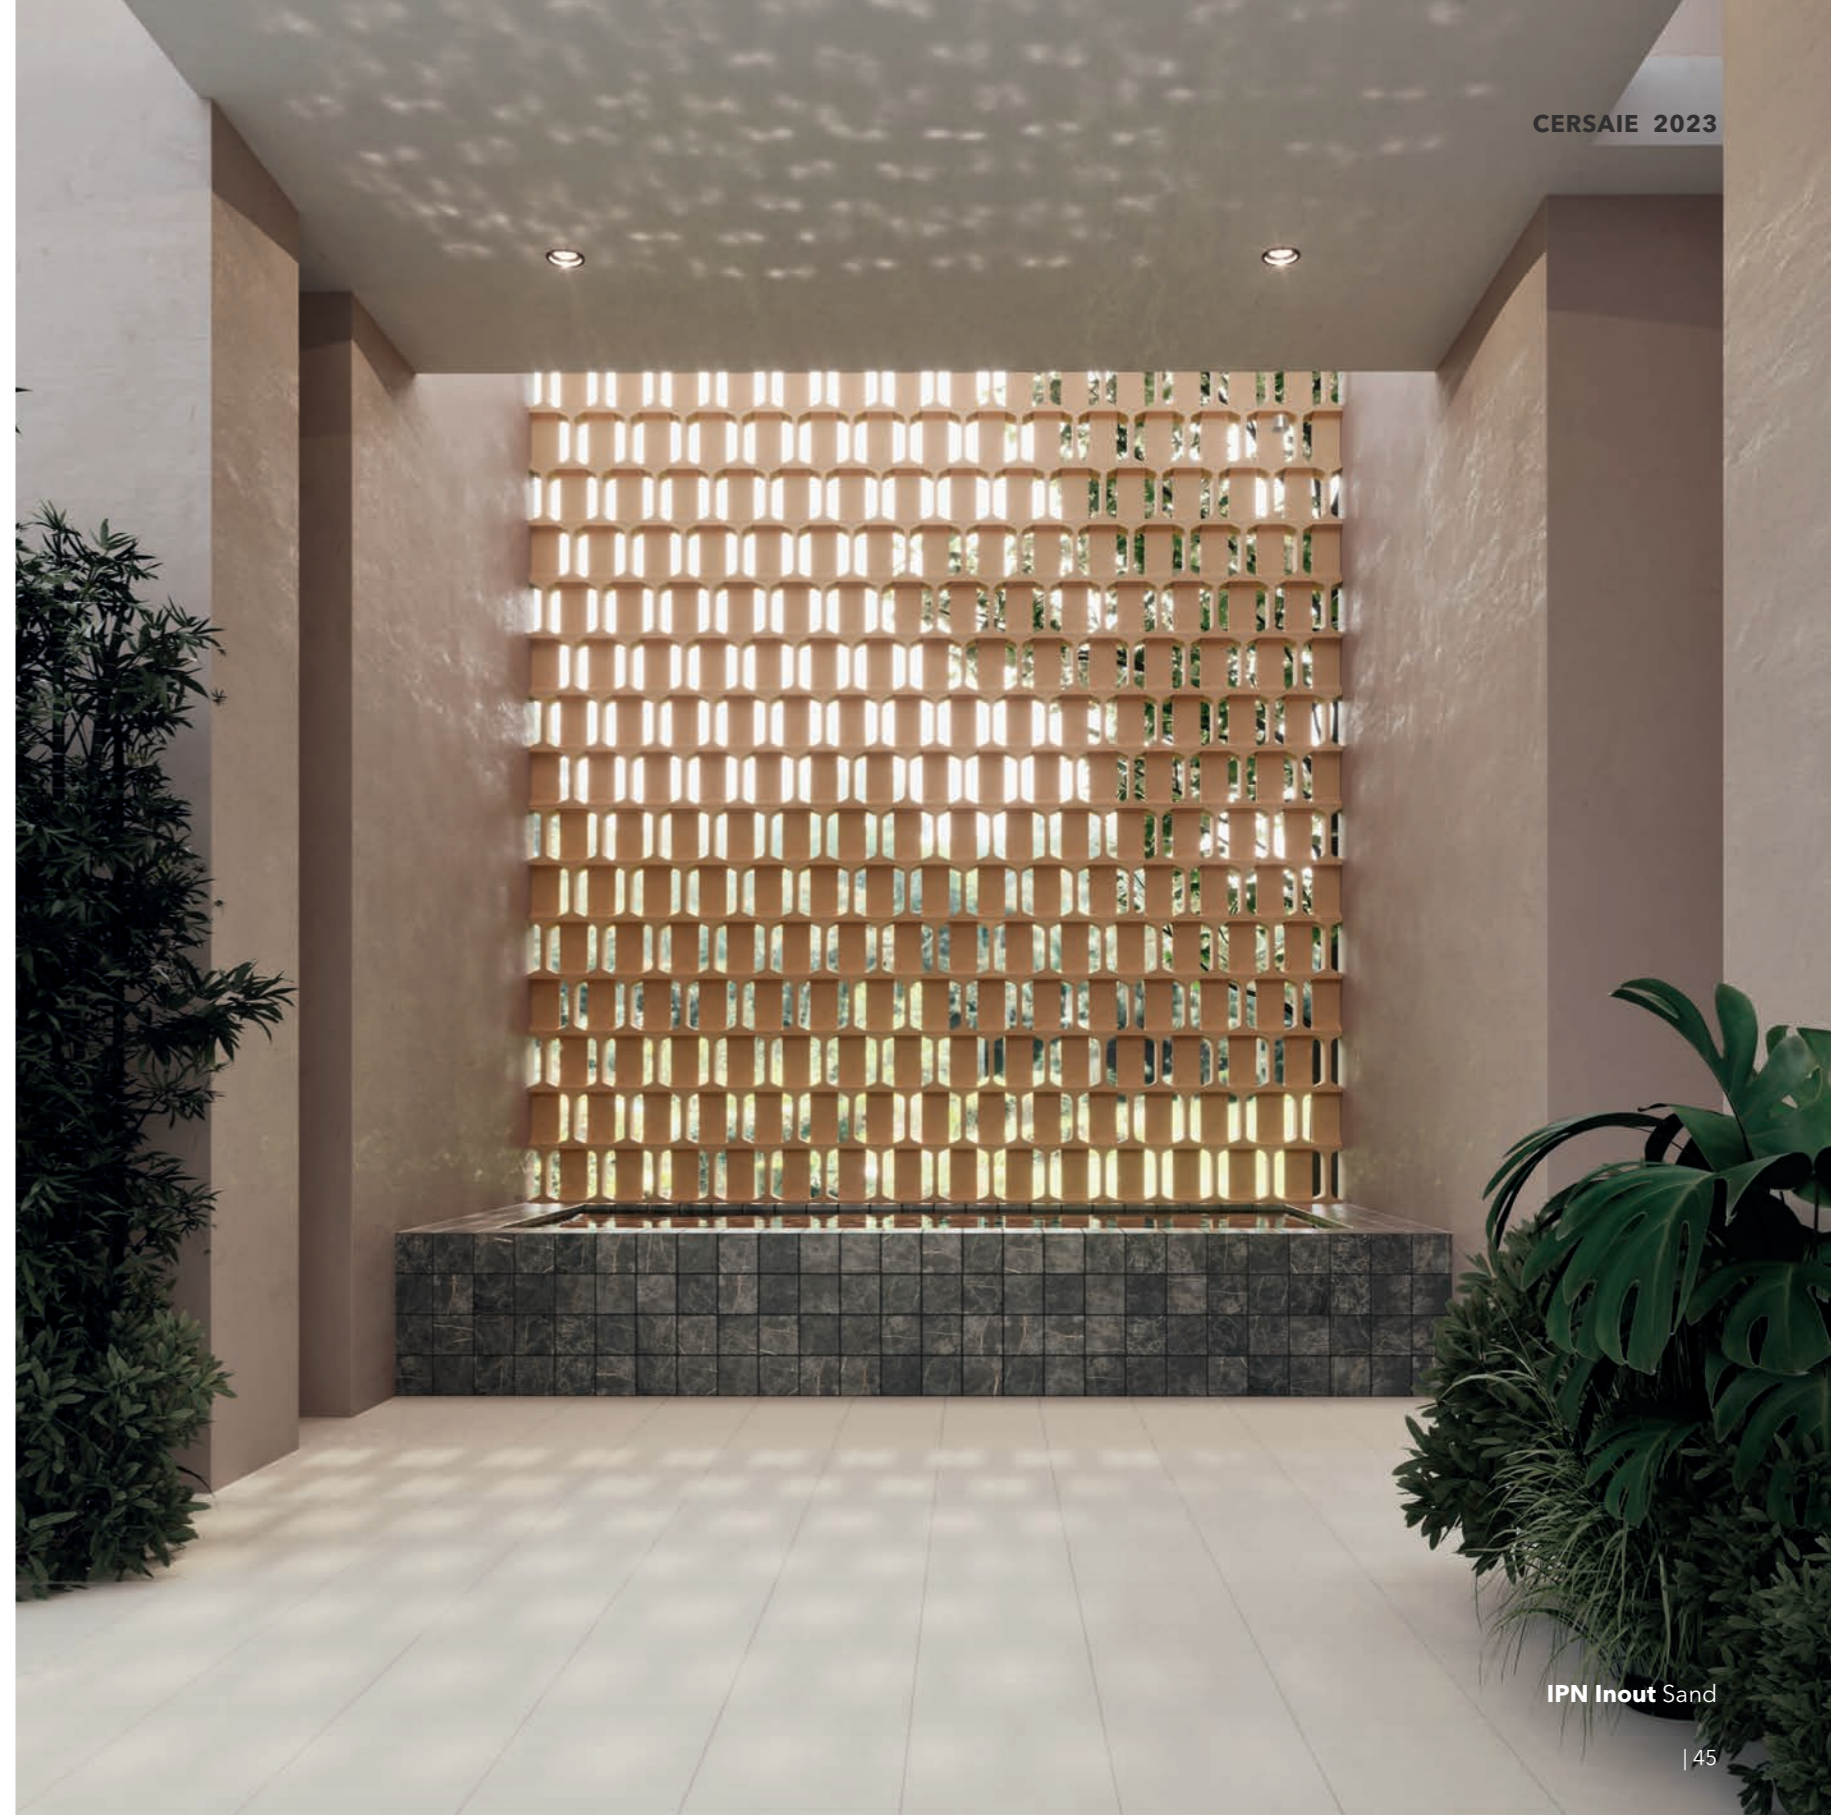

ICON

IPN INOUT 10X20X10cm / 4"x8"x4"

UPN INOUT 6X20X10cm / 2"x8"x4"

IPN Inout Sand