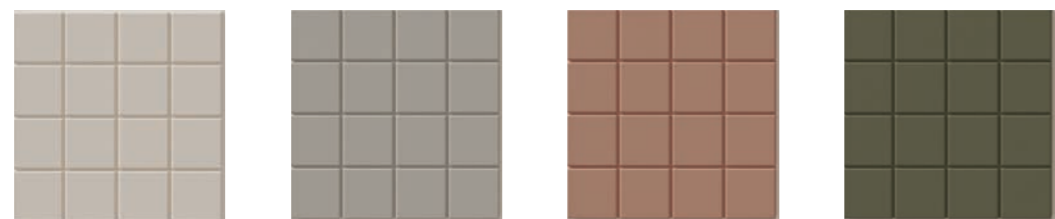

P V2 PEI 2-4 R10 / CLASS 2 / DCOF >0,42

LINES S 15X15 cm / 6"x6"

Chalk Ash Mud Moss

Deep Blue Basalt Clay Off White

GRID S 15X15 cm / 6"x6"

Chalk Ash Mud Moss

Deep Blue Basalt Clay Off White

LINES M 15X15 cm / 6"x6"

Chalk Ash Mud Moss

Deep Blue Basalt Clay Off White

GRID M 15X15 cm / 6"x6"

Chalk Ash Mud Moss

Deep Blue Basalt Clay Off White

◀ **Lines M Moss**
Grid M Moss
Grid S Moss

Grid S Mud
Lines S Mud
Lines M Mud

Lines M Ash, **Grid M** Ash, **Grid S** Ash
Grid M Deep Blue, **Grid S** Mud