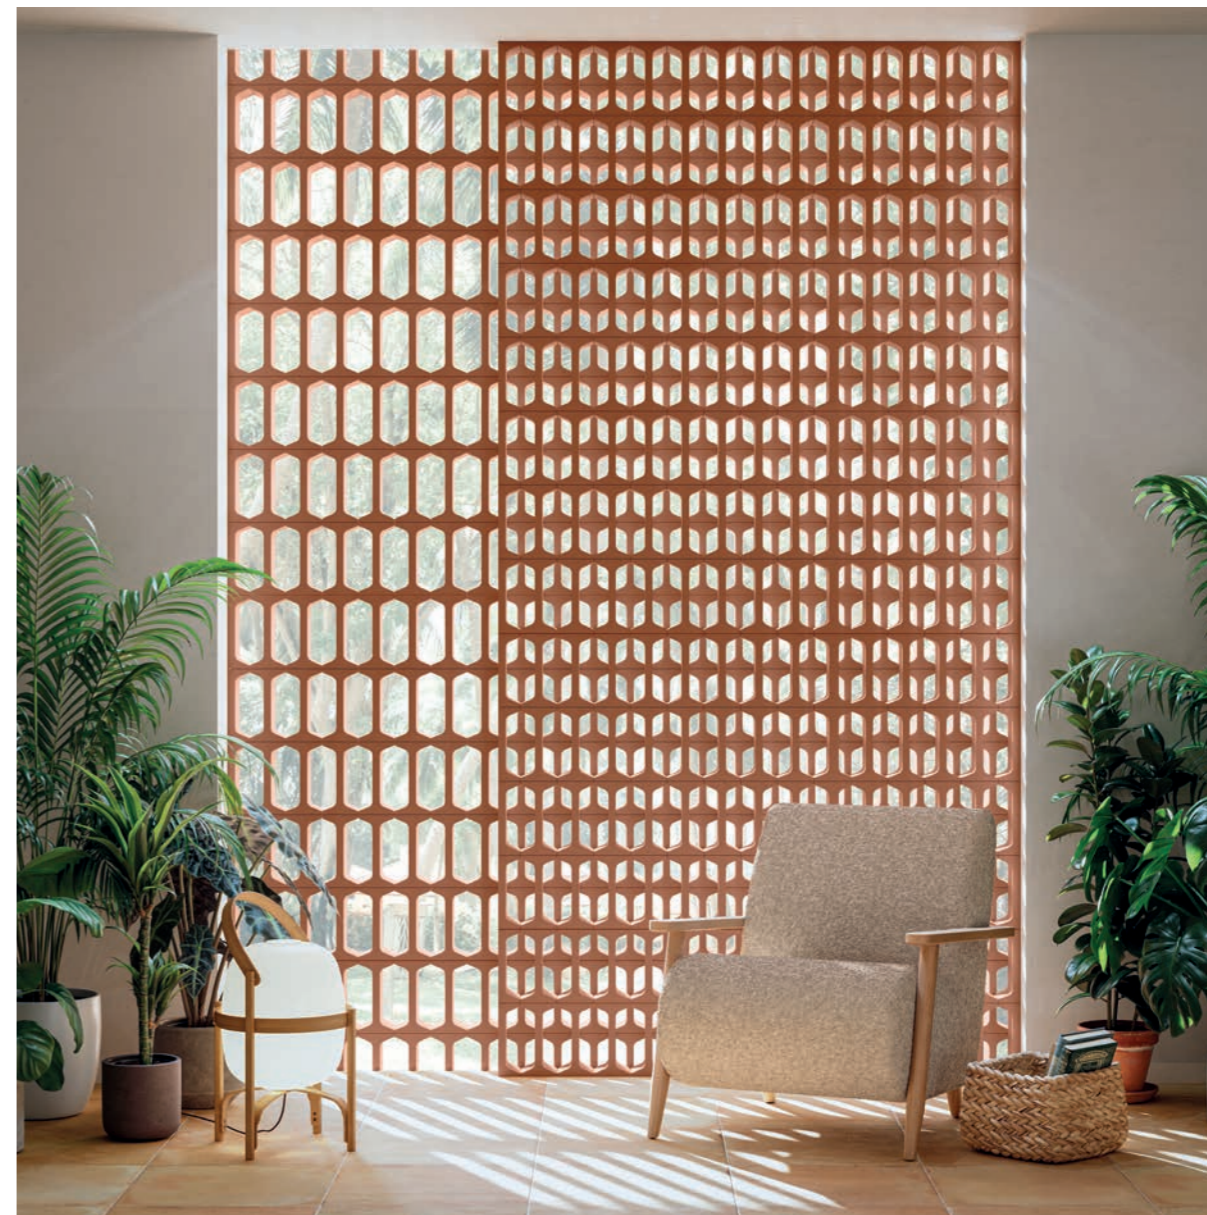

Sand

Cotto

UPN INOUT 6X20X10cm / 2"x8"x4"

Sand

Cotto

IPN Inout Sand

UPN Inout & IPN Inout Sand

UPN Inout & IPN Inout Cotto