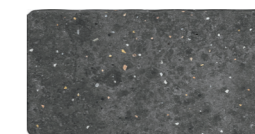

Noon

Night

Midday Sand

S 11x11 cm / 4.3"x4.3"

Dawn

Noon

Night

Midday Sand