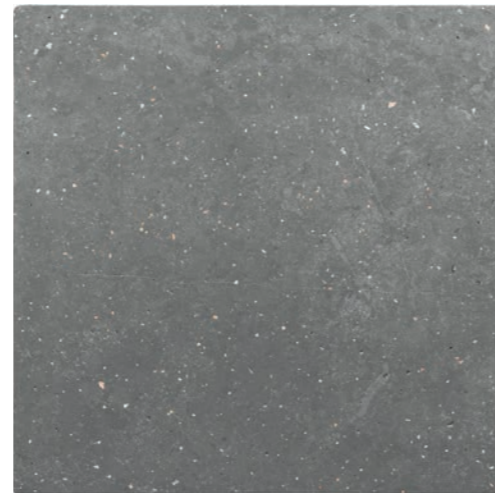

HALO

P V5 PEI 2-4 R10/ CLASS 2 DCOF >0,42

XXL 44X44 cm / 17.2"x17.2"

Night

M 11x22 cm / 4.3"x8.6"

S 11x11 cm / 4.3"x4.3"