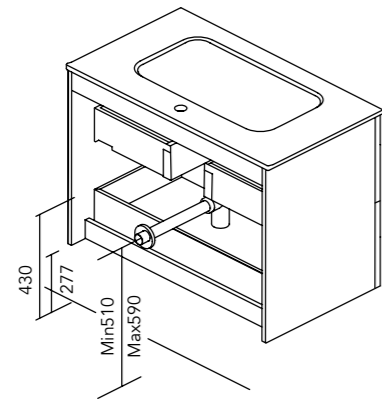

Siphon placement

Econic

2 drawers. Tube depth 7 cm.