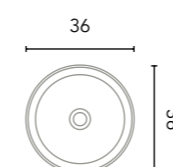

Nomia (ceramic)

Gloss White finish.
Sink depth 13.

Sun (ceramic)

Sand Matt finish.
Sink depth 12.

Taos (Solid Surface)

Matt White finish.
Sink depth 12.

FINISHES

BL18B: Gloss White