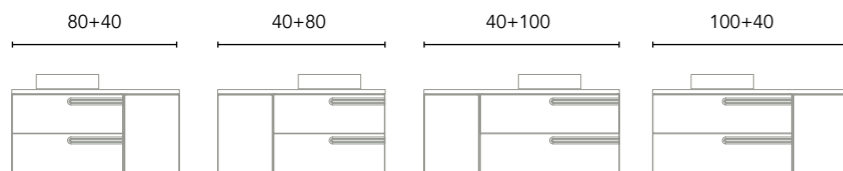

Composition 8 2 drawers + 1 door 120 - 140 cm