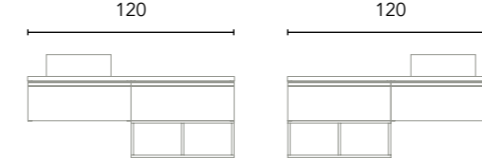

Composition 12
2 drawers + Open Module. Left or right composition
120 cm

Finishes	Open Module	120 2Dr1G	Washbasin
GR21	GR21	C0075211	Nysa
NO14	NO14	C0075212	Nysa
BL1B	BL1B	C0075213	Nysa
BL22M	BL22M	C0075214	Nysa
GR35M	GR35M	C0075215	Nysa
AZ6M	AZ6M	C0075216	Nysa
GR16B	GR16B	C0075217	Nysa
NG3M	NG3M	C0075218	Nysa
RO12	RO12	C0077190	Nysa
VD19M	VD19M	C0077191	Nysa
755€