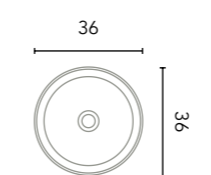

Sun

Sink depth 12.

Sand Matt	126288
Matt Black	128409
Cotton	128821
Piombo	129905
Grey Vintage	129955
	274€