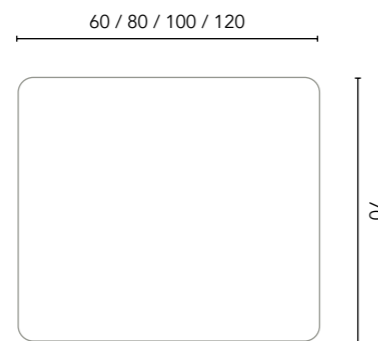

Eclipse

Ø 60	Ø 80	Ø 100
127113	127114	127115
180€	218€	257€

4 mm circular polished glass. Mirror frame painted in matt black. Mirror with black iron ring back. Depth: 3cm.

Esferic

60	80	100	120
117936	117040	117041	124799
132€	144€	165€	190€