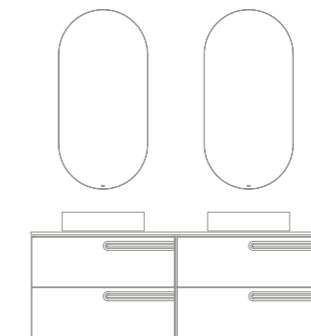

Econic Grey Vintage

160 (80+80)

Econic 3: 2.579€
Turn to page 47 for a detailed price
breakdown of the composition.