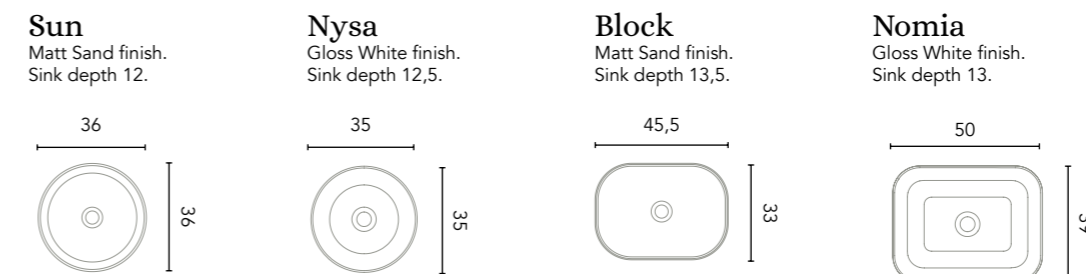

*Worktops in BL20M and MA15M in RRP. Not machined worktops.

Composition 9
1 drawer
Left or right composition

Finishes	Worktop	60+40 Washbasin	80+40 Washbasin	100+40 Washbasin
RO8+A	Sand	C0074951 Sun Sand	C0074956 Block Sand	C0074961 Block Sand
OL1+A	Sand	C0074952 Sun Sand	C0074957 Block Sand	C0074962 Block Sand
MA15M+A	Sand	C0074953 Sun Sand	C0074958 Block Sand	C0074963 Block Sand
		934€	971€	1.017€
BL20M+B	White	C0074954 Nysa	C0074959 Nomia	C0074964 Nomia
BL20M+N	White	C0074955 Nysa	C0074960 Nomia	C0074965 Nomia
		780€	817€	863€

Finishes	Worktop	60+60 Washbasin	80+80 Washbasin	100+100 Washbasin
RO8+A	Sand	C0074966 Sun Sand	C0074971 Block Sand	C0074976 Block Sand
OL1+A	Sand	C0074967 Sun Sand	C0074972 Block Sand	C0074977 Block Sand
MA15M+A	Sand	C0074968 Sun Sand	C0074973 Block Sand	C0074978 Block Sand
		1.243€	1.321€	1.409€
BL20M+B	White	C0074969 Nysa	C0074974 Nomia	C0074979 Nomia
BL20M+N	White	C0074970 Nysa	C0074975 Nomia	C0074980 Nomia
		935€	1.013€	1.101€

*Worktops in BL20M and MA15M in RRP. Not machined worktops.

Washbasins for compositions with countertop washbasins

Royo | 95

FINISHES

FURNITURE HANDLES

RO8: White Oak

OL1: Grey Elm

MA15M: Sand Matt

BL20M: Matt White

BL20M: Matt White