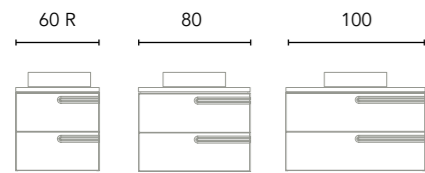

Compositions with countertop washbasin*

Composition 5 2 drawers 60 - 80 -100 cm