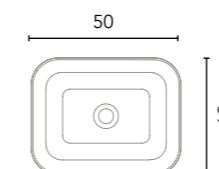

Washbasins for compositions with countertop washbasins

Nomia

Gloss White finish.
Sink depth 13.