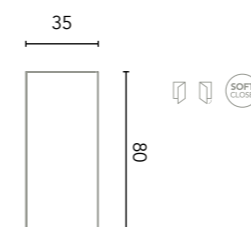

STYLE WALL UNITS

Interior: 2 glass shelves. Depth 15.

Wall unit 1 door

Finishes	1D REV
BL20M	126725
OL1	128199
RO8	128198
	156€