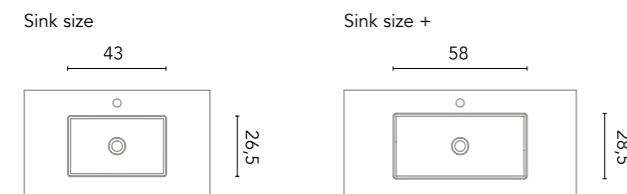

* Necessary to include brackets for the installation of worktops with console.

Brackets (1 unit)

Bracket for Sky console with built-in washbasin (40 x 1,7 x 3,5 cm). For sizes from 60 to 120 cm, with centered sink: 2 brackets; 120 cm (displaced sink, two sinks) 140 cm: 3 brackets; 160 to 200 cm: 4 brackets.