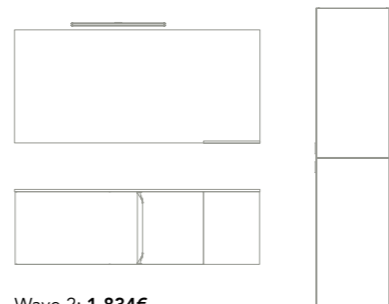

Wave 2: **1.834€**
Turn to page 117 for a detailed price
breakdown of the composition