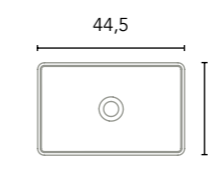

Taos

Sink depth 12.

126290
219€