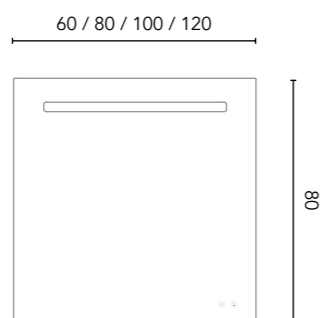

Boira

60	80	100	120
125519	125520	125521	128119
249€	271€	306€	364€

Direct white LED light. LED strip 120 LEDs/meter. Metallic profile with chrome finish. Polished glass. Anti-corrosion treatment. Connection for 2 USB ports. Mobile phone holder. Anti-misting system. ON/OFF touch switches for light and antimisting. Easy installation. 36 000 h of light. Temperature: 4000K / Tension: 220V-240V / Frequency: 50-60 Hz. Power: 20W. Lumens: 850LM (60); 950LM (80); 1070LM (100); 1180LM (120). Depth: 3cm. Mirror without rear.