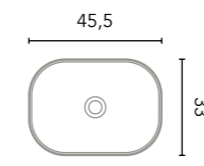

Block (ceramic)
Sand Matt finish.
Sink depth 13,5.