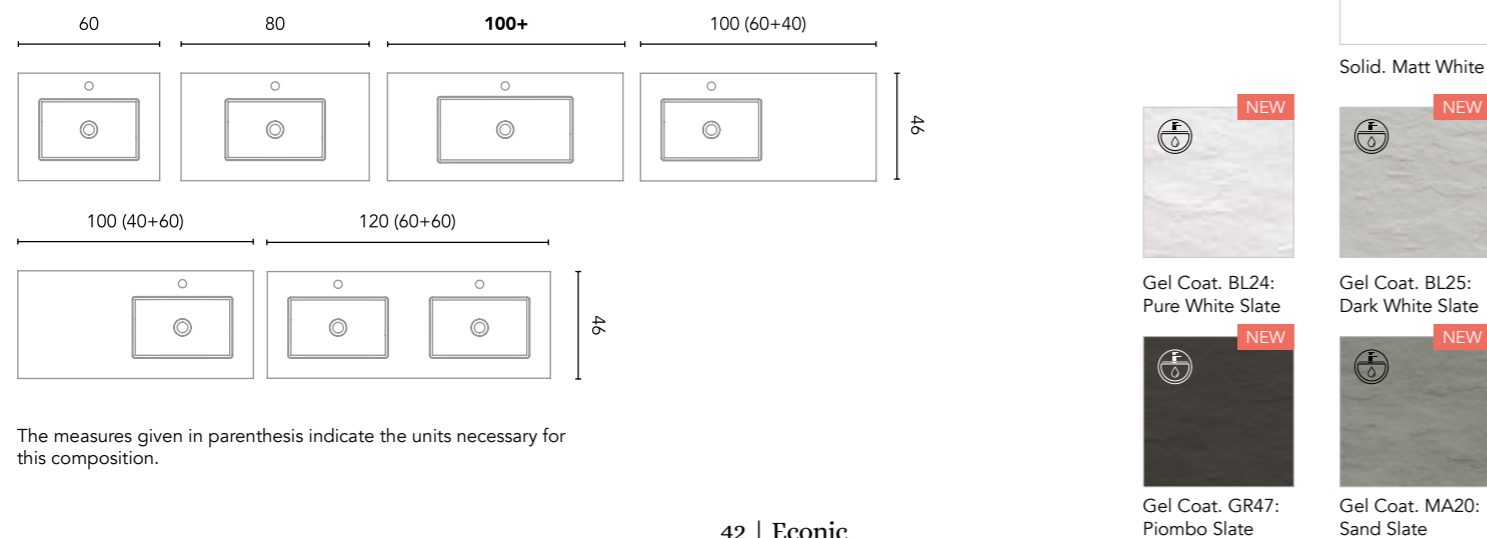

Sky

Matt finish. Sink depth 12. Thickness 1,2.

The measures given in parenthesis indicate the units necessary for this composition.

Sky

Worktop Sky 60-80-100-120 (2S)

Finishes	60	80	100+	100 1S L (60+40)	100 1S R (40+60)	120 2S (60+60)
Matt White With faucet hole	126267	126268	126269	126753	126754	126272
No faucet hole	127061	127062	127063	127064	127065	127068
	262€	315€	393€	393€	393€	550€
Pure White With faucet hole	129885	129886	129887			129888
Dark White With faucet hole	129889	129890	129891			129892
Piombo With faucet hole	129893	129894	129895			129896
Sand With faucet hole	129897	129898	129899			129900
	400€	440€	480€			590€