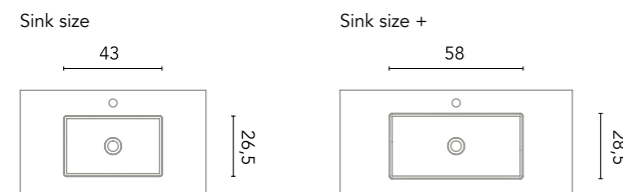

Essential towel holder accessory

Depth 7,2. Width 2,4. Thickness 1.

White

Black

Chrome

Finishes	40	80
Chrome	129625	129626
Matt White	129621	129622
Matt Black	129623	129624
	96€	146€

* Necessary to include brackets for the installation of worktops with console.