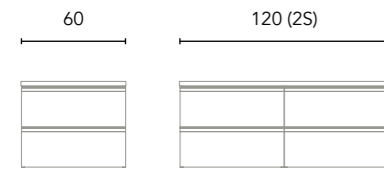

Brushed steel

Brushed gold

* Specify handle finish next to order.
Necessary 1 handle per drawer / door.

Compositions with countertop washbasin

Composition 1
2 drawers
60 | 120 (60+60) cm

Finishes	Washbasin	60 2Dr	60+60 4Dr (2S)
GR21	Slim	C0075011	C0075051
NO14	Slim	C0075012	C0075052
BL1B	Slim	C0075013	C0075053
BL22M	Slim	C0075014	C0075054
GR35M	Slim	C0075015	C0075055
AZ6M	Slim	C0075016	C0075056
GR16B	Slim	C0075017	C0075057
NG3M	Slim	C0075018	C0075058
RO12	Slim	C0077142	C0077152
VD19M	Slim	C0077143	C0077153
		432€	989€