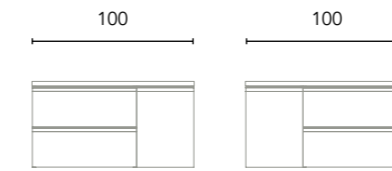

Finishes	Washbasin	60+40 2Dr 1D L	40+60 2Dr 1D R
GR21	Enzo	C0075019	C0075027
NO14	Enzo	C0075020	C0075028
BL1B	Enzo	C0075021	C0075029
BL22M	Enzo	C0075022	C0075030
GR35M	Enzo	C0075023	C0075031
AZ6M	Enzo	C0075024	C0075032
GR16B	Enzo	C0075025	C0075033
NG3M	Enzo	C0075026	C0075034
RO12	Enzo	C0077144	C0077146
VD19M	Enzo	C0077145	C0077147
		734€	734€

Composition 5
2 drawers
100 - 120 cm