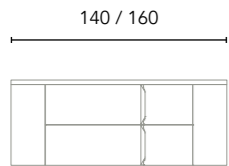

Composition 3 1 door + 2 drawers + 1 door 140 - 160 cm