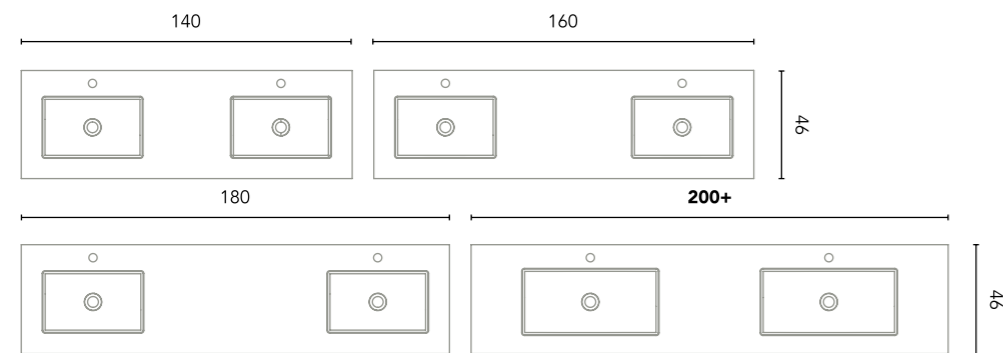

Sky console 140-160-180-200

	140 2S	160 2S	180 2S	200+ 2S
With faucet hole	126284	126285	126286	126287
No faucet hole	127088	127089	127090	127091
	918€	1.049€	1.114€	1.181€

CONSOLE ESSENTIAL* FOR COUNTERTOP WASHBASIN

Essential (Melamine)

Depth 46. Height 10.

Essential console

Finishes	60	80	100	120
GR21	129974	129975	129976	129977
NO14	129978	129979	129980	129981
	121€	152€	173€	189€

Essential towel holder accessory

Depth 7,2. Width 2,4. Thickness 1.

Finishes	40	80
Chrome	129625	129626
Matt White	129621	129622
Matt Black	129623	129624
	96€	146€

* Necessary to include brackets for the installation of worktops with console.

Brackets (1 unit)

Bracket for Sky console with built-in washbasin (40 x 1,7 x 3,5 cm). For sizes from 60 to 120 cm, with centered sink: 2 brackets; 120 cm (displaced sink, two sinks) 140 cm: 3 brackets; 160 to 200 cm: 4 brackets.