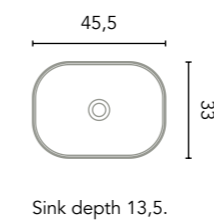

COUNTERTOP WASHBASINS

Ceramics

Block