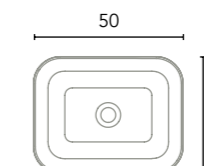

Nomia (ceramic)
Gloss White finish.
Sink depth 13.