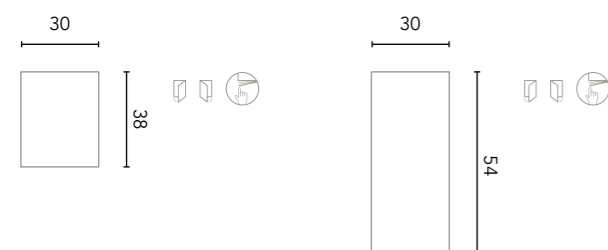

Furniture 2 drawers

Finishes	80 2Dr	100 2Dr
BL19	126474	126478
RO6	126475	126479
MA15M	126476	126480
BL20M	126477	126481
	510€	602€

BASE UNIT

Interior Base unit height 38: no shelf. Depth 43.

Interior Base unit height 54: 1 glass shelf. Depth 43.