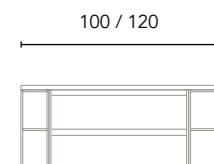

FINISHES

BL18B: Gloss White

RO5: Nordic Oak

FR2: Samara Ash

BL20M: Matt White

MA15M: Sand Matt

Compositions with countertop washbasin

Composition 1
2 drawers + 2 Open Module
100 - 120 cm