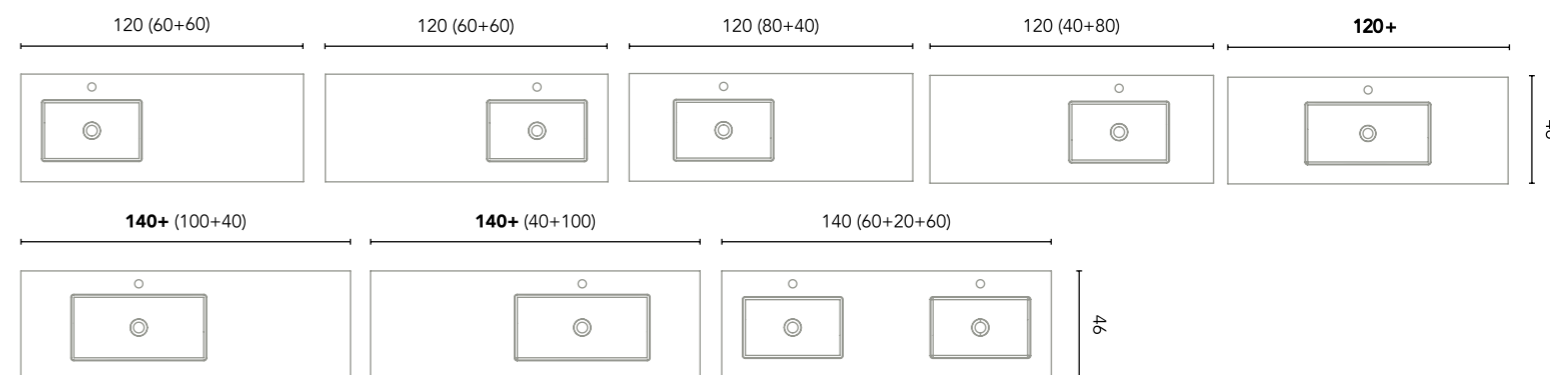

Worktop Sky 120-140

Finishes	120 1S L (60+60)	120 1S R (60+60)	120 1S L (80+40)	120 1S R (40+80)	120+ 1S	140+ 1S L (100+40)	140+ 1S R (40+100)	140 2S (60+20+60)
Matt White With faucet hole	126270	126271	126755	126756	127229	126757	126758	126273
No faucet hole	127066	127067	127069	127070	127230	127072	127073	127071
	472€	472€	472€	472€	472€	564€	564€	655€