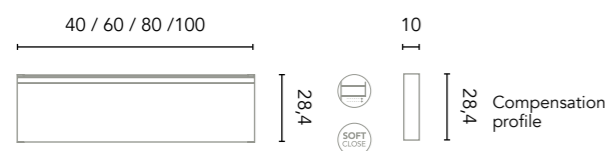

BASE UNIT

Auxiliary unit, without drain protection nor drawer organizer. Doesn't admit washbasin. Depth 45.

Base unit 1 drawer

Finishes	40 1Dr	60 1Dr	80 1Dr	100 1Dr	Profile
BL1B	126651	126655	126659	126663	128627
GR16B	126652	126656	126660	126664	128630
GR21	126653	126657	126661	126665	128631
NO14	126654	126658	126662	126666	128635
RO12	129281	129282	129283	129284	129843
VD19M	129817	129818	129819	129820	129611
GR35M	127681	127685	127689	127693	128632
NG3M	127682	127686	127690	127694	128634
AZ6M	127683	127687	127691	127695	128626
BL22M	127684	127688	127692	127696	128629
	189€	204€	228€	266€	34€