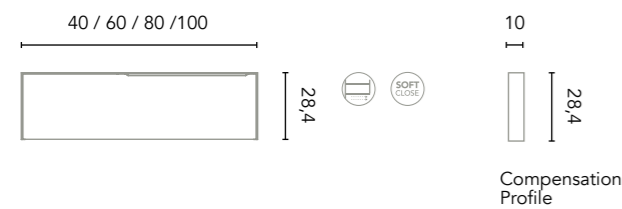

BASE UNIT

Auxiliary unit, without lid, nor drain protection and drawer organizer. Doesn't admit washbasin. Depth 45.

Base unit 1 drawer

Finishes	40 1Dr	60 1Dr	80 1Dr	100 1Dr	Profile
BL20M+B	126393	126398	126403	126408	128628
BL20M+N	126394	126399	126404	126409	128628
RO8+A	126395	126400	126405	126410	128637
OL1+A	126396	126401	126406	126411	128636
MA15M+A	126397	126402	126407	126412	128633
	261€	280€	301€	327€	44€