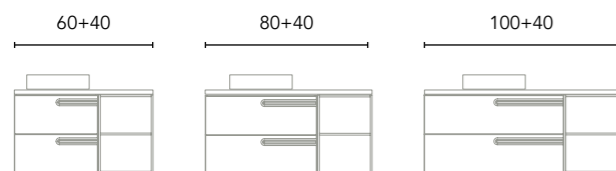

Composition 12 2 drawers + Open module 100 - 120 -140 cm