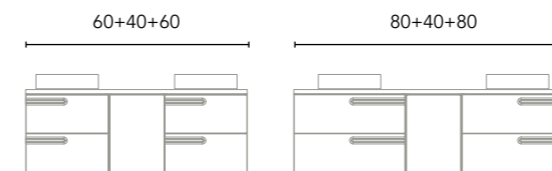

Composition 10 2 drawers + 1 door + 2 drawers 160 - 200 cm