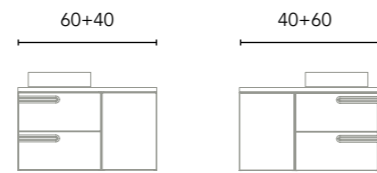

Composition 6 2 drawers + 1 door 100 cm