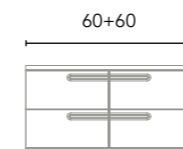

Composition 3 4 drawers 120 cm