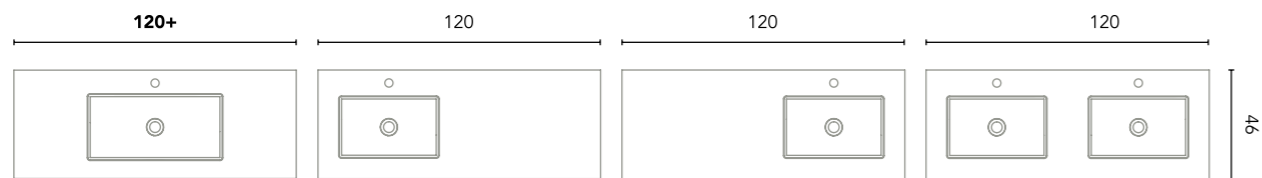

Sky console 120

	120+	120 1S L	120 1S R	120 2S
With faucet hole	126280	126281	126282	126283
No faucet hole	127084	127085	127086	127087
	524€	524€	524€	785€