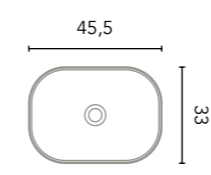

Block

Sink depth 13,5.

Sand Matt	126289
Matt Black	128410
Cotton	128822
Piombo	129906
Grey Vintage	129956
	274€