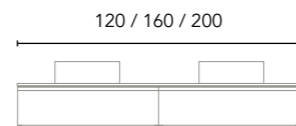

Finishes	60+40 1Dr1Dr	Washbasin	80+40 1Dr1Dr	Washbasin	100+40 1Dr1Dr	Washbasin	60+60 1Dr1Dr	2 2S Washbasins	80+80 1Dr1Dr	2 2S Washbasins	100+100 1Dr1Dr	2 Washbasins
GR21	C0075267	Nysa	C0075275	Nomia	C0075283	Nomia	C0075291	Nysa	C0075299	Nomia	C0075307	Nomia
NO14	C0075268	Nysa	C0075276	Nomia	C0075284	Nomia	C0075292	Nysa	C0075300	Nomia	C0075308	Nomia
BL1B	C0075269	Nysa	C0075277	Nomia	C0075285	Nomia	C0075293	Nysa	C0075301	Nomia	C0075309	Nomia
BL22M	C0075270	Nysa	C0075278	Nomia	C0075286	Nomia	C0075294	Nysa	C0075302	Nomia	C0075310	Nomia
GR35M	C0075271	Nysa	C0075279	Nomia	C0075287	Nomia	C0075295	Nysa	C0075303	Nomia	C0075311	Nomia
AZ6M	C0075272	Nysa	C0075280	Nomia	C0075288	Nomia	C0075296	Nysa	C0075304	Nomia	C0075312	Nomia
GR16B	C0075273	Nysa	C0075281	Nomia	C0075289	Nomia	C0075297	Nysa	C0075305	Nomia	C0075313	Nomia
NG3M	C0075274	Nysa	C0075282	Nomia	C0075290	Nomia	C0075298	Nysa	C0075306	Nomia	C0075314	Nomia
RO12	C0077204	Nysa	C0077206	Nomia	C0077208	Nomia	C0077210	Nysa	C0077212	Nomia	C0077214	Nomia
VD19M	C0077205	Nysa	C0077207	Nomia	C0077209	Nomia	C0077211	Nysa	C0077213	Nomia	C0077215	Nomia
622€ 661€ 715€ 772€ 851€ 959€												

Compositions without handle, necessary choose 1 handle per drawer / door.
Worktop for countertop washbasin included in furniture finish.