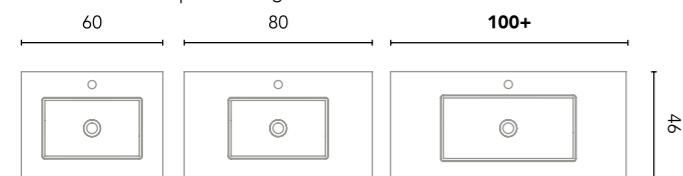

CONSOLE BUILT-IN WASHBASINS*

Sky (Solid Surface)

Matt finish. Sink depth 12. Height 10.

Sky console 60-80-100

	60	80	100+
With faucet hole	126277	126278	126279
No faucet hole	127081	127082	127083
	369€	419€	472€