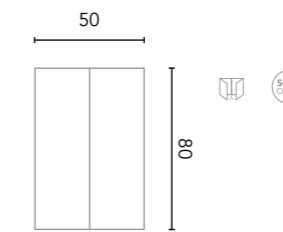

FURNITURE

Unit with drain protection and drawer organizer. Depth 45.

Furniture 1 drawer

Finishes	60 1Dr	80 1Dr	100 1Dr	Profile
BL20M+B	126363	126368	126373	128628
BL20M+N	126364	126369	126374	128628
RO8+A	126365	126370	126375	128637
OL1+A	126366	126371	126376	128636
MA15M+A	126367	126372	126377	128633
	280€	301€	327€	44€

Furniture 2 drawers

Finishes	60 2Dr	80 2Dr	100 2Dr	Profile
BL20M+B	126348	126353	126358	128614
BL20M+N	126349	126354	126359	128614
RO8+A	126350	126355	126360	128625
OL1+A	126351	126356	126361	128623
MA15M+A	126352	126357	126362	128620
	413€	453€	488€	44€

BASE UNIT

Auxiliary unit, without lid, nor drain protection and drawer organizer. Doesn't admit washbasin. Depth 45.

Base unit 1 drawer

Finishes	40 1Dr	60 1Dr	80 1Dr	100 1Dr	Profile
BL20M+B	126393	126398	126403	126408	128628
BL20M+N	126394	126399	126404	126409	128628
RO8+A	126395	126400	126405	126410	128637
OL1+A	126396	126401	126406	126411	128636
MA15M+A	126397	126402	126407	126412	128633
	261€	280€	301€	327€	44€

Base unit 2 drawers

Finishes	40 2Dr	60 2Dr	80 2Dr	Profile
BL20M+B	126378	126383	126388	128614
BL20M+N	126379	126384	126389	128614
RO8+A	126380	126385	126390	128625
OL1+A	126381	126386	126391	128623
MA15M+A	126382	126387	126392	128620
	392€	413€	453€	44€

OPEN MODULE

Matt lacquered. Depth 45. Thickness 1,3.

Module 2 gaps

Finishes	20	40	60
Sand Matt	126415	126418	126421
Matt Black	126414	126417	126420
	194€	230€	188€
Matt White	126413	126416	126419
	265€	276€	263€

STYLE WALL UNITS

Interior: 2 glass shelves. Depth 15.

Wall unit 1 door

Finishes	1D REV
BL20M	126725
RO8	128198
OL1	128199
MA15M	126726
	156€

Wall unit 2 doors

Finishes	2D
BL20M	126727
RO8	128204
OL1	128205
MA15M	126728
	183€

COLUMN

Interior: 4 mobile glass shelves and 1 fixed wooden shelf. Depth 24.

Column 2 doors