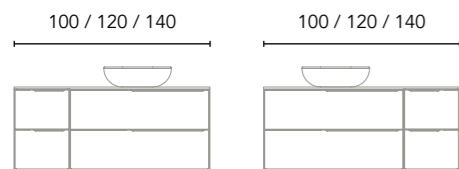

Compositions with countertop washbasin*

Composition 5
2 drawers
60 - 160 cm

Finishes	Worktop	60 2Dr	Washbasin	80 2Dr	Washbasin	100 2Dr	Washbasin	60+60 4Dr	2 Washbasins	80+80 4Dr	2 Washbasins
RO8+A	Sand	C0074851	Sun Sand	C0074856	Block Sand	C0074861	Block Sand	C0074881	Sun Sand	C0074891	Block Sand
OL1+A	Sand	C0074852	Sun Sand	C0074857	Block Sand	C0074862	Block Sand	C0074882	Sun Sand	C0074892	Block Sand
MA15M+A	Sand	C0074853	Sun Sand	C0074858	Block Sand	C0074863	Block Sand	C0074883	Sun Sand	C0074893	Block Sand
		774€		828€		881€		1.509€		1.625€	
BL20M+B	White	C0074854	Nysa	C0074859	Nomia	C0074864	Nomia	C0074884	Nysa	C0074894	Nomia
BL20M+N	White	C0074855	Nysa	C0074860	Nomia	C0074865	Nomia	C0074885	Nysa	C0074895	Nomia
		620€		674€		727€		1.201€		1.317€	

*Worktops in BL20M and MA15M in RRP. Not machined worktops.

Finishes	Worktop	60+40 4Dr	Washbasin	80+40 4Dr	Washbasin	100+40 4Dr	Washbasin
RO8+A	Sand	C0074866	Sun Sand	C0074871	Block Sand	C0074876	Block Sand
OL1+A	Sand	C0074867	Sun Sand	C0074872	Block Sand	C0074877	Block Sand
MA15M+A	Sand	C0074868	Sun Sand	C0074873	Block Sand	C0074878	Block Sand
		1.198€		1.254€		1.309€	
BL20M+B	White	C0074869	Nysa	C0074874	Nomia	C0074879	Nomia
BL20M+N	White	C0074870	Nysa	C0074875	Nomia	C0074880	Nomia
		1.044€		1.100€		1.155€	

*Worktops in BL20M and MA15M in RRP. Not machined worktops.

Composition 6
2 drawers + Open module 100 - 140 cm
Left or right composition