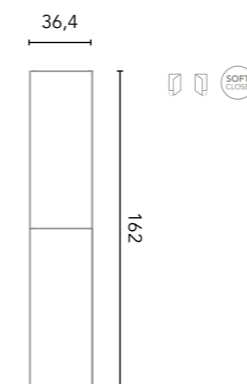

COLUMN

Interior: 4 mobile glass shelves and 1 fixed wooden shelf. Depth 24.