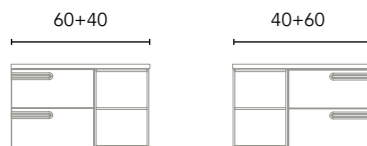

Composition 4 2 drawers + Open module 60+40 cm