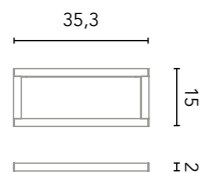

AUXILIARIES SQUARE

Structure in Matt Black

Open column

Depth 35

Finishes	Finishes
BL1B C0074820	BL20M C0074822
GR16B C0074821	AZ6M C0074828
GR21 C0074823	NG3M C0074829
NO14 C0074824	GR35M C0074830
FR2 C0074825	496€
RO5 C0074826	
MA15M C0074827	
462€	

Open wall unit

Depth 15

Finishes	Finishes
BL1B C0074809	BL20M C0074811
GR16B C0074810	AZ6M C0074817
GR21 C0074812	NG3M C0074818
NO14 C0074813	GR35M C0074819
FR2 C0074814	381€
RO5 C0074815	
MA15M C0074816	
347€	

Shelf

Finishes	Finishes
BL1B C0074798	BL20M C0074800
GR16B C0074799	AZ6M C0074806
GR21 C0074801	NG3M C0074807
NO14 C0074802	GR35M C0074808
FR2 C0074803	116€
RO5 C0074804	
MA15M C0074805	
104€	

Finishes

COLUMN MIRROR

Depth 30. Interior: 4 mobile glass shelves and 1 fixed wooden shelf. Doors in mirror finish.

Finishes	
BL1B	128582
	376€
BL20M	128580
MA15M	128581
	404€

LEGS LITE

Height 28,4. 2 units. Placement in two positions, both front and profile.

Finishes	
Matt White	128798
Matt Black	128799
	31€
Chrome	128797
Brushed steel	128341
Brushed gold	128342
	37€

LEGS WIRE

Height 28,4. 2 units.

Finishes	
Matt White	127250
Matt Black	127038
	32€
Chrome	127249
	45€

Finishes

COLUMN

LEGS

LEGS