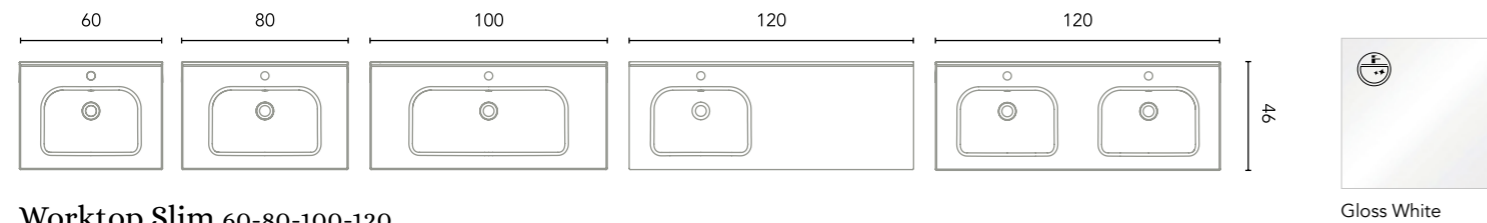

VD18M: Forest Green

GR45M: Grey Vintage

TE1M: Terracotta

WORKTOPS WITH BUILT-IN WASHBASINS

Slim (ceramic)

Gloss finish. Sink depth 12,5. Thickness 2.

Worktop Slim 60-80-100-120

60	80	100	120 1S L	120 2S
123341	123343	123344	125316	123345
126€	148€	203€	377€	377€