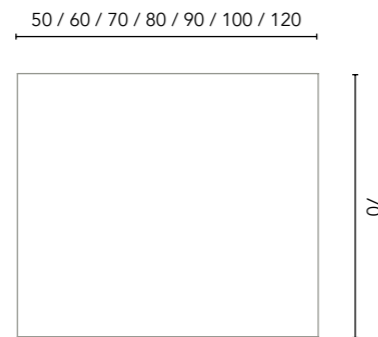

Murano

50	60	70	80	90	100	120
122546	122547	122548	122549	122550	122551	122552
85€	72€	77€	83€	91€	96€	116€

Profile with grey finish. Features a recess for the transformer. Depth: 2,6cm. Mirror with rear.