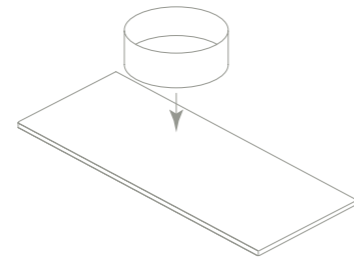

MACHINED WORKTOP FOR COUNTERTOP WASHBASIN

Depth 46. Worktops valid only for 60, 80 and 100 modules with central basin.

Machined worktop

Finishes	60	80	100
PVC. BL20M	127424	127426	127428
PVC. MA15M	127425	127427	127429
	87€	101€	119€

CUSTOM WORKTOPS

Indicate measures on request.

Custom worktops with standard mesures

Standard width mesure: 60 - 80 - 100 - 120 - 140 - 160 - 180 - 200 cm.

Finishes	
Mineral Cover	126838
Concretech	126839
Marble Stone	126840

Complete personalised custom worktops

For NO standards mesures.

Finishes	
Mineral Cover	128327
Concretech	128328
Marble Stone	128329

The RRP of custom-made worktops will be that of the measurement immediately above, in 20 cm sections.
Example: If a countertop of 103 cm wide is required, the RRP would be that of the 120 cm worktop.

It is necessary to attach a plan together with the order. [DOWNLOAD PLAN IN PAGE 237.](#)

It is necessary to attach plan with all the mesures.