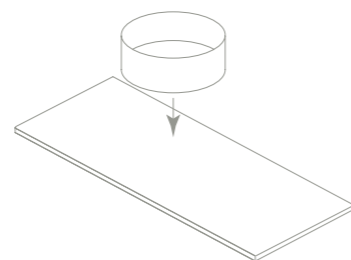

MACHINED WORKTOP FOR COUNTERTOP WASHBASIN

Depth 46. Worktops valid only for 60, 80 and 100 modules with central basin.

Machined worktop

Finishes	60	80	100
PVC. BL20M	127424	127426	127428
PVC. MA15M	127425	127427	127429
	87€	101€	119€

CUSTOM WORKTOPS

Indicate measures on request.

Custom worktops with standard mesures

Standard width mesure: 60 - 80 - 100 - 120 - 140 - 160 - 180 - 200 cm.

Finishes	
Mineral Cover	126838
Concretech	126839
Marble Stone	126840

Complete personalised custom worktops

For NO standards mesures.

Finishes	
Mineral Cover	128327
Concretech	128328
Marble Stone	128329

The RRP of custom-made worktops will be that of the measurement immediately above, in 20 cm sections.
Example: If a countertop of 103 cm wide is required, the RRP would be that of the 120 cm worktop.

It is necessary to attach a plan together with the order. [DOWNLOAD PLAN IN PAGE 237.](#)

It is necessary to attach plan with all the mesures.