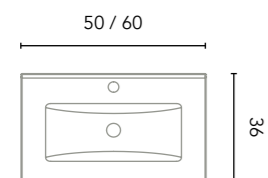

WORKTOPS WITH BUILT-IN WASHBASINS

Little (ceramic)

Gloss finish. Sink depth 13,5. Thickness 2,1.

Gloss White

Worktop Little 50-60

50	60
126994	126995
119€	127€