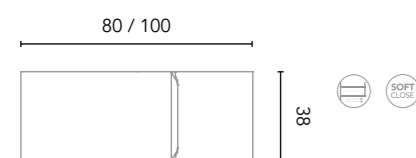

FURNITURES

Depth 48 / 52. For single-drawer cabinets, 1 organiser box is included, for two-drawer cabinets, 2 organiser boxes are included.

Furniture 1 drawer

Finishes	80 1Dr	100 1Dr
BL19	126466	126470
RO6	126467	126471
MA15M	126468	126472
BL20M	126469	126473
	346€	458€