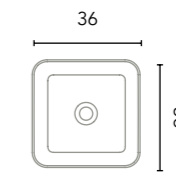

Zala

Sink depth 12,5.

125817
120€