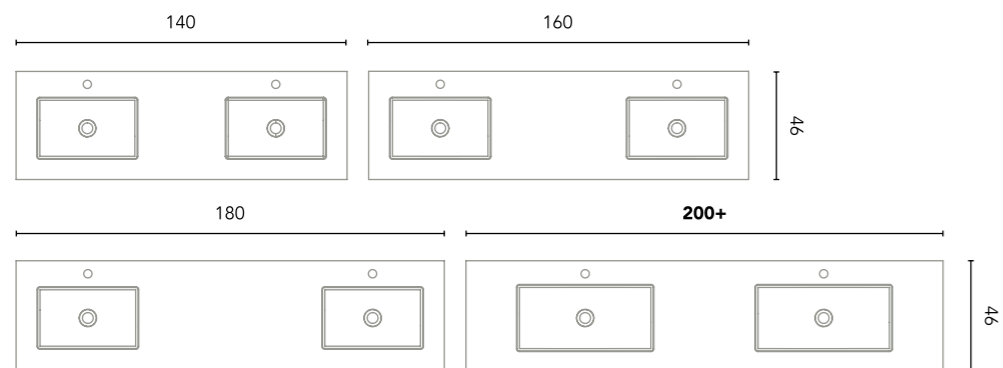

Sky console 140-160-180-200

	140 2S	160 2S	180 2S	200+ 2S
With faucet hole	126284	126285	126286	126287
No faucet hole	127088	127089	127090	127091
	918€	1.049€	1.114€	1.181€

* Necessary to include brackets for the installation of worktops with console.