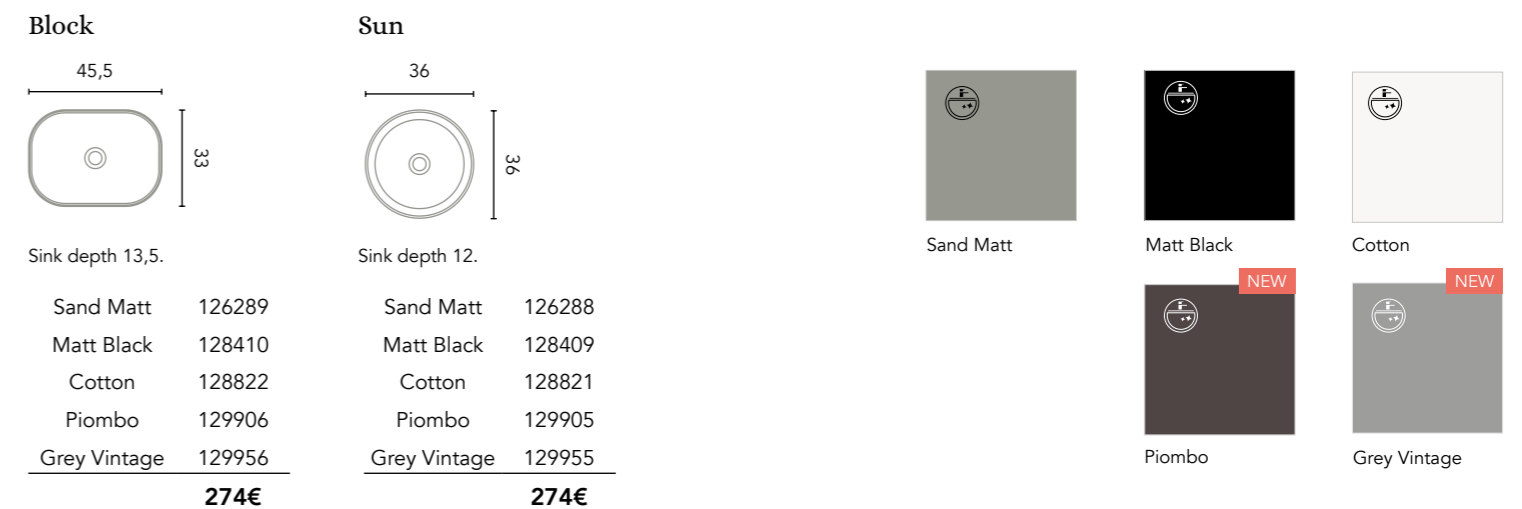

Solid Surface

Vida 1

Matt Black. Black.
160 (60+40+60)
Page 124-127

Ref.	Description	
127646	Vida unit 2 drawers 60 (2 units)	612€
127989	Vida open module 2 gaps 40	128€
126746	Vida black handle 60 (4 units)	52€
127951	Worktop 160 Matt Black	155€
125817	Washbasin Zala (2 units)	240€
127114	Mirror 80 Eclipse (2 units)	436€
Total composition		1.623€
128093	Column 2 doors 30	248€