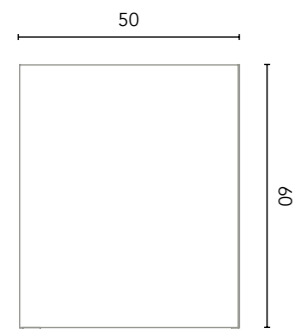

Mirror cabinet