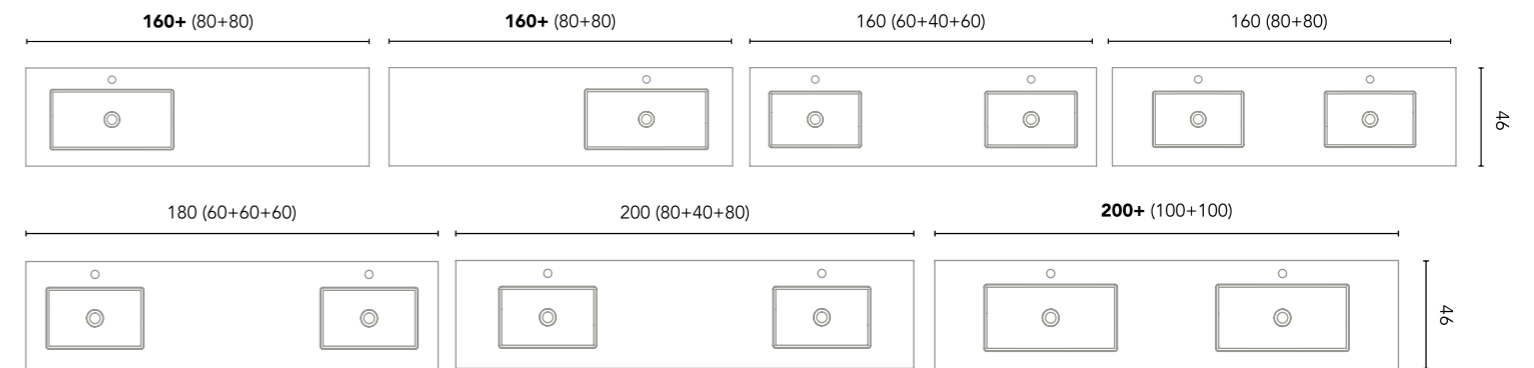

Worktop Sky 160-180-200

Finishes	160+ 1S L (80+80)	160+ 1S R (80+80)	160 2S (60+40+60)	160 2S (80+80)	180 2S (60+60+60)	200 2S (80+40+80)	200+ 2S (100+100)
Matt White With faucet hole	126759	126760	126274	126761	126275	126276	126762
No faucet hole	127075	127076	127074	127077	127078	127079	127080
	669€	669€	785€	785€	886€	918€	918€