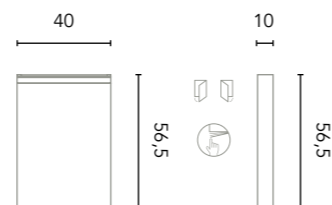

Base unit 1 door

Finishes	1D REV	Profile
BL1B	127889	128613
GR16B	127890	128617
GR21	127892	128618
NO14	127891	128622
RO12	129288	129957
VD19M	129824	129844
GR35M	127893	128619
NG3M	127894	128621
AZ6M	127895	128611
BL22M	127896	128615
	173€	34€

Module 2 gaps

Finishes	20	40	60
BL1B	126679	126683	126687
GR16B	126680	126684	126688
GR21	126681	126685	126689
NO14	126682	126686	126690
RO12	129289	129290	129291
VD19M	129825	129826	129827
GR35M	127984	127988	127992
NG3M	127985	127989	127993
AZ6M	127986	127990	127994
BL22M	127987	127991	127995
	103€	128€	103€