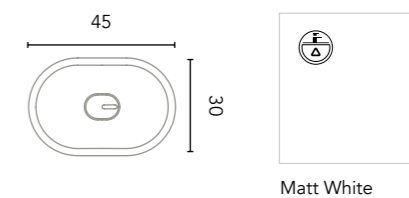

GR45M: Grey Vintage

TE1M: Terracotta

Washbasins for compositions with countertop washbasin

Oval (Solid Surface)

Solid Surface washbasin matt finish. Includes screen-printed trim in the same finish as the washbasin. Sink depth 10,5.