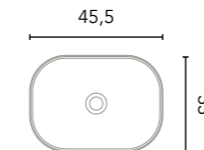

Machined worktop.

Washbasins for compositions with countertop washbasins

Nomia

Gloss White finish.
Sink depth 13.

Block

Sand finish.
Sink depth 13,5.

Taos

Matt White finish.
Sink depth 12.