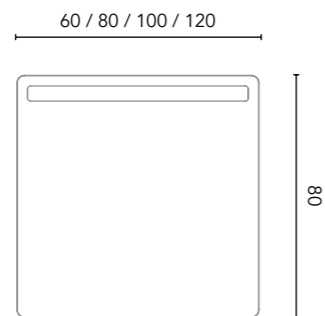

Lys

60	80	100	120
128123	128124	128125	128126
173€	208€	231€	265€

Direct natural LED light. LED strip 120 LEDs/meter. Polished glass. Easy installation. 36 000h of light. Temperature: 4000K / Tension: 220V-240V / Frequency: 50-60 Hz. Power: 7W (60); 10W (80); 12W (100); 14W (120). Lumens: 610LM (60); 730LM (80); 820LM (100); 985LM (120). Depth: 2,3cm