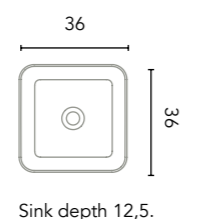

With the Nomia washbasin, in a worktop for a 60 cm module (or composition that includes it) you cannot put faucets on the worktop, you must use wall-mounted faucets.

Nysa

125816
120€

Gloss White

Zala

125817
120€