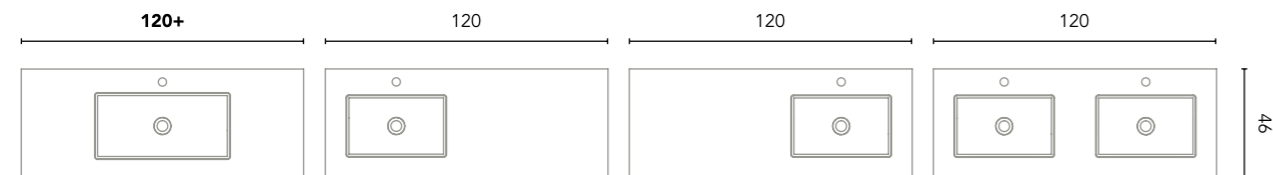

CONSOLE BUILT-IN WASHBASINS*

Sky (Solid Surface)

Matt finish. Sink depth 12. Height 10.

Sky console 60-80-100

	60	80	100+
With faucet hole	126277	126278	126279
No faucet hole	127081	127082	127083
	369€	419€	472€