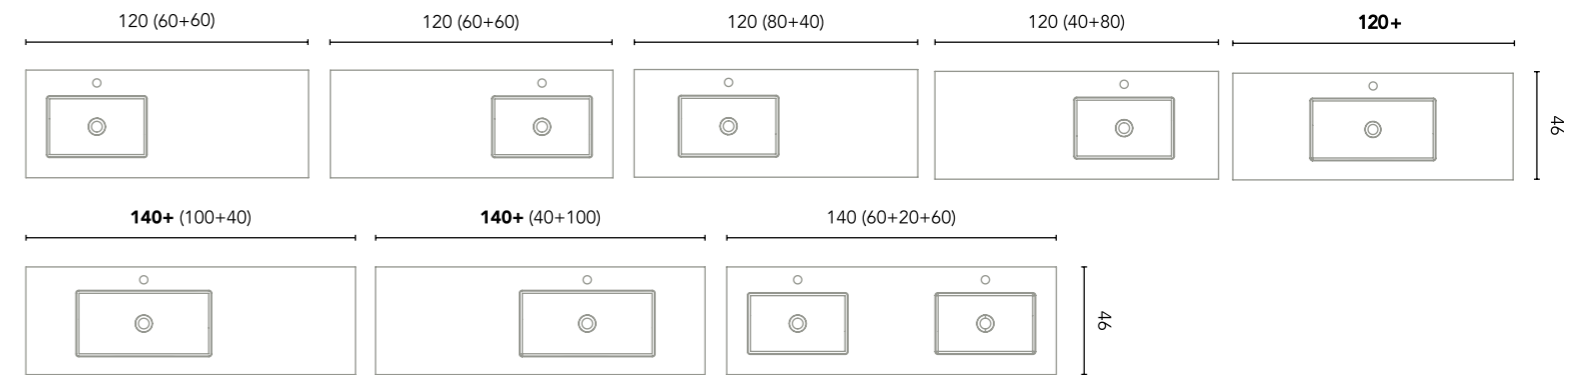

Worktop Sky 120-140

Finishes	120 1S L (60+60)	120 1S R (60+60)	120 1S L (80+40)	120 1S R (40+80)	120+ 1S	140+ 1S L (100+40)	140+ 1S R (40+100)	140 2S (60+20+60)
Matt White With faucet hole	126270	126271	126755	126756	127229	126757	126758	126273
No faucet hole	127066	127067	127069	127070	127230	127072	127073	127071
	472€	472€	472€	472€	472€	564€	564€	655€