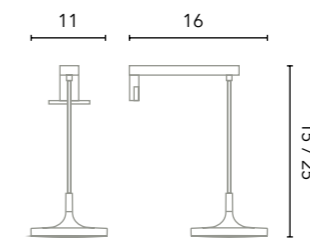

Sunna

	15	25
126339	126217	
104€	104€	

Power 5W
Lumens 400 LM
Direction natural direct LED light
Temperature 4000 k
Tension 220V - 240V
Matt Black finish