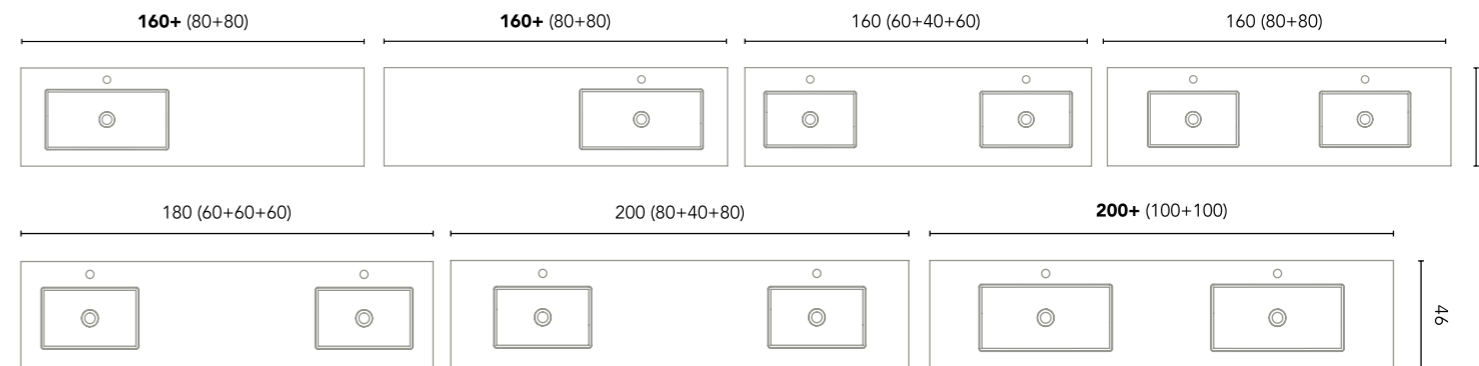

Worktop Sky 160-180-200

Finishes	160+ 1S L (80+80)	160+ 1S R (80+80)	160 2S (60+40+60)	160 2S (80+80)	180 2S (60+60+60)	200 2S (80+40+80)	200+ 2S (100+100)
Matt White With faucet hole	126759	126760	126274	126761	126275	126276	126762
No faucet hole	127075	127076	127074	127077	127078	127079	127080
	669€	669€	785€	785€	886€	918€	918€