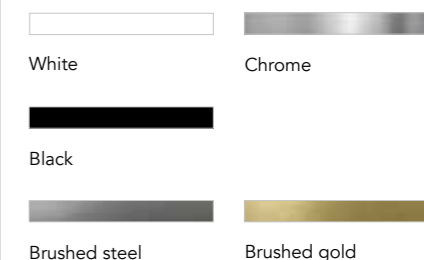

HANDLE

1 unit. Choose your handle between the different finishes. It must be customized with a handle for each drawer.

HANDLE

Finishes	40	60	80	100
White	126741	126744	126747	126750
Chrome	126742	126745	126748	126751
Black	126743	126746	126749	126752
	11€	13€	26€	35€
Brushed steel	128333	128334	128335	128336
Brushed gold	128337	128338	128339	128340
	13€	16€	30€	41€

GR21: Sandy Grey NO14: Sandy Walnut

RO12: Oak Eternity VD19M: Green Pure

GR35M: Matt Galet NG3M: Matt Black

AZ6M: Matt Navy Blue BL22M: Matt White

HANDLE*

* Specify handle finish next to order. Necessary 1 handle per drawer / door.