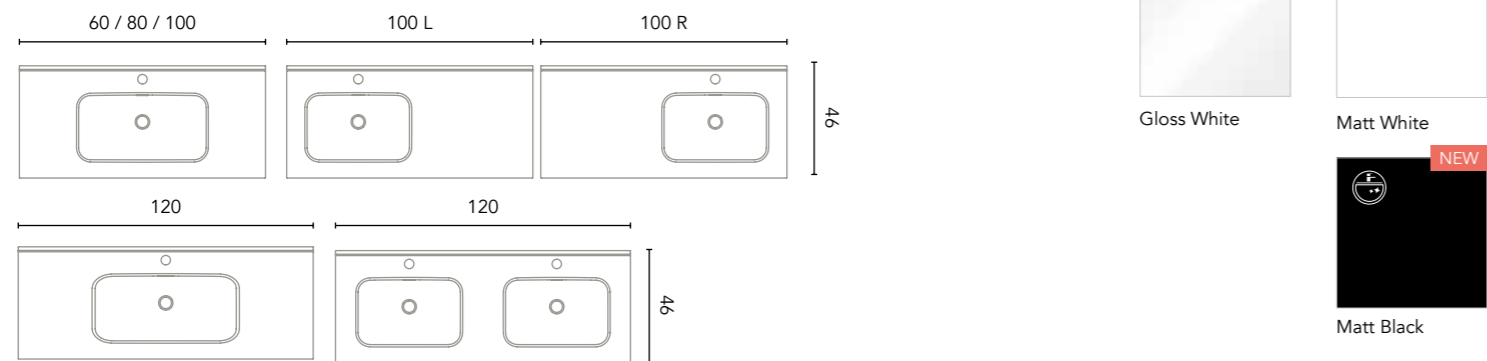

Enzo (ceramic)

Sink depth 12. Thickness 2,1.

Worktop Enzo 60-80-100-120

Finishes	60	80	100	100 1S L	100 1S R	120 1S	120 2S
Gloss White	126222	126224	126225	126984	126985	126226	126227
	126€	148€	203€	255€	255€	377€	377€
Matt White	129258	129259	129260	129261	129262		129263
Matt Black	129264	129265	129266	129267	129268		129269
	185€	252€	304€	304€	304€		586€