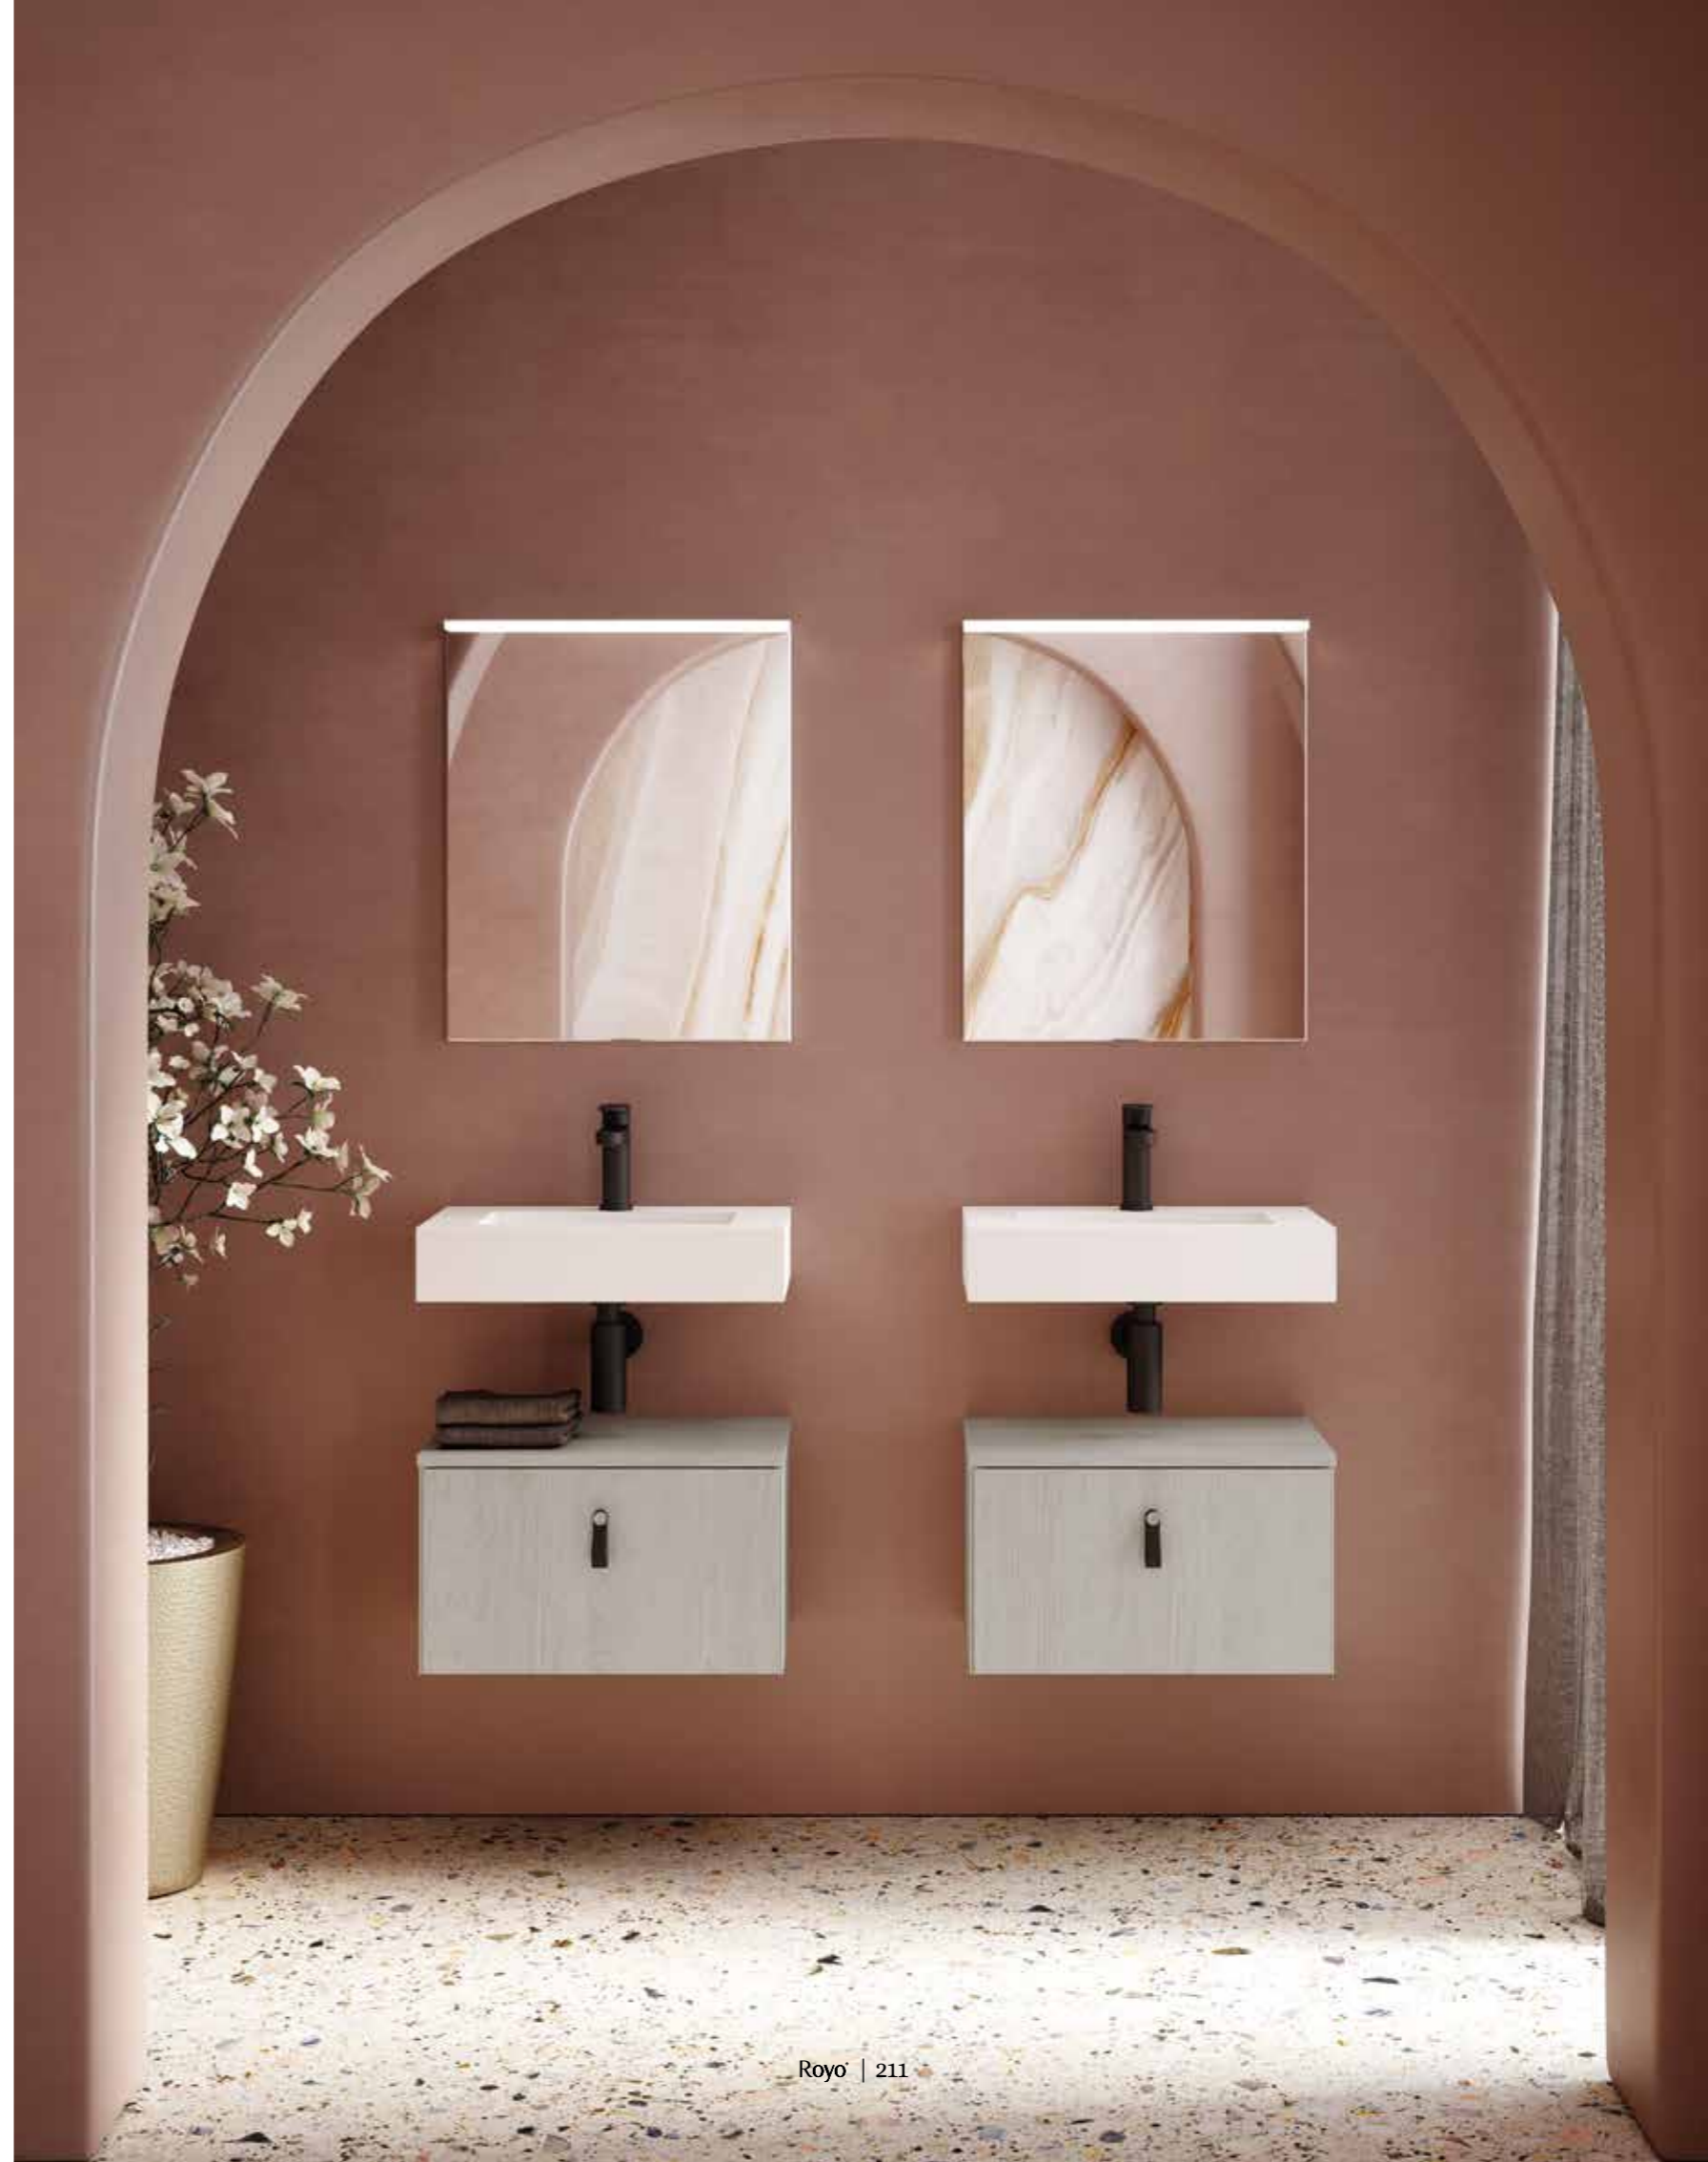

Little

White Oak

50 | 50

Little 2.1: **836€**

Little 2.2: **836€**

Turn to page 218 for a detailed price breakdown of the composition.

Little 50 cm. Little base unit with lid 1 drawer 50. Worktop Solid Surface with console Sky 50 Mirror Murano 50. LED light wall Limit 50. Decorative siphon.
 Little 50 cm. Little base unit with lid 1 drawer 50. Worktop Solid Surface with console Sky 50 Mirror Murano 50. LED light wall Limit 50. Decorative siphon.