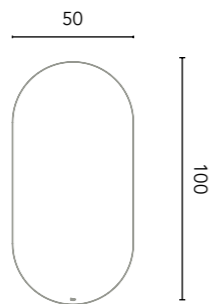

Melamine

Gloss lacquered

Matt lacquered

Wrapping foil in 2D

MIRRORS WITH LIGHT

LED SAMSUNG

Axis

50
128864
389€