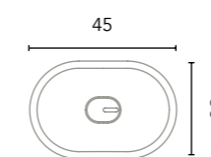

Solid Surface

Oval NEW

Sink depth 10,5.
Includes screen-printed trim
in the same finish as the
washbasin.

127553
274€