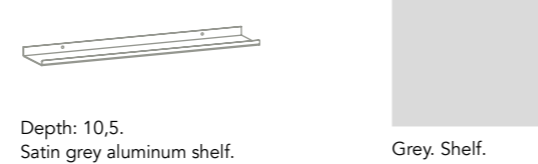

Mirror

Depth: 2.
Mirror with rear, without recess, 1.6 and mirror edge.

Mirror cabinet 50

50 1D
126704
260€

Mirror cabinet Premium 50

50 1D
C0075617
407€

Shelf mirror

Depth: 10,5.
Satin grey aluminum shelf.