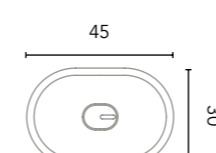

Solid Surface

Oval NEW

Sink depth 10,5.
Includes screen-printed trim in the same finish as the washbasin.

127553
274€