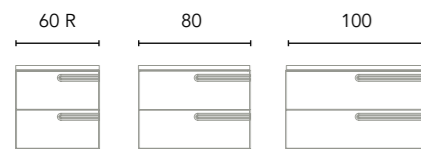

TE1M: Terracotta

Compositions with countertop washbasin

Composition 1 2 drawers 60 - 80- 100 cm

Finishes	Washbasin	60 2Dr R	80 2Dr	100 2Dr
BL1B	Enzo BL1M	C0077010	C0077018	C0077026
BL22M	Enzo BL1M	C0077011	C0077019	C0077027
NG3M	Enzo NG3M	C0077012	C0077020	C0077028
AZ6M	Enzo BL1M	C0077013	C0077021	C0077029
AZ7M	Enzo BL1M	C0077014	C0077022	C0077030
VD18M	Enzo BL1M	C0077015	C0077023	C0077031
GR45M	Enzo BL1M	C0077016	C0077024	C0077032
TE1M	Enzo BL1M	C0077017	C0077025	C0077033
		605€	702€	784€