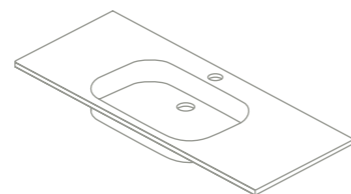

WORKTOPS WITH BUILT-IN WASHBASINS

Slim (ceramic)

Gloss finish. Sink depth 12,5. Thickness 2.

Worktop Slim 60-80-100-120

60	80	100	120 1S L	120 2S
123341	123343	123344	125316	123345
126€	148€	203€	377€	377€