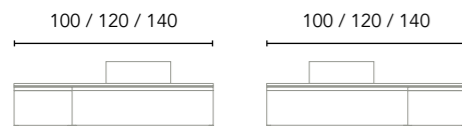

Composition 13
2 drawers. Left or right composition
100 - 200 cm

Finishes	60+40 1Dr1Dr	Washbasin	80+40 1Dr1Dr	Washbasin	100+40 1Dr1Dr	Washbasin	60+60 1Dr1Dr	2 2S Washbasins	80+80 1Dr1Dr	2 2S Washbasins	100+100 1Dr1Dr	2 Washbasins
GR21	C0075267	Nysa	C0075275	Nomia	C0075283	Nomia	C0075291	Nysa	C0075299	Nomia	C0075307	Nomia
NO14	C0075268	Nysa	C0075276	Nomia	C0075284	Nomia	C0075292	Nysa	C0075300	Nomia	C0075308	Nomia
BL1B	C0075269	Nysa	C0075277	Nomia	C0075285	Nomia	C0075293	Nysa	C0075301	Nomia	C0075309	Nomia
BL22M	C0075270	Nysa	C0075278	Nomia	C0075286	Nomia	C0075294	Nysa	C0075302	Nomia	C0075310	Nomia
GR35M	C0075271	Nysa	C0075279	Nomia	C0075287	Nomia	C0075295	Nysa	C0075303	Nomia	C0075311	Nomia
AZ6M	C0075272	Nysa	C0075280	Nomia	C0075288	Nomia	C0075296	Nysa	C0075304	Nomia	C0075312	Nomia
GR16B	C0075273	Nysa	C0075281	Nomia	C0075289	Nomia	C0075297	Nysa	C0075305	Nomia	C0075313	Nomia
NG3M	C0075274	Nysa	C0075282	Nomia	C0075290	Nomia	C0075298	Nysa	C0075306	Nomia	C0075314	Nomia
RO12	C0077204	Nysa	C0077206	Nomia	C0077208	Nomia	C0077210	Nysa	C0077212	Nomia	C0077214	Nomia
VD19M	C0077205	Nysa	C0077207	Nomia	C0077209	Nomia	C0077211	Nysa	C0077213	Nomia	C0077215	Nomia
622€ 661€ 715€ 772€ 851€ 959€												

Compositions without handle, necessary choose 1 handle per drawer / door.
Worktop for countertop washbasin included in furniture finish.