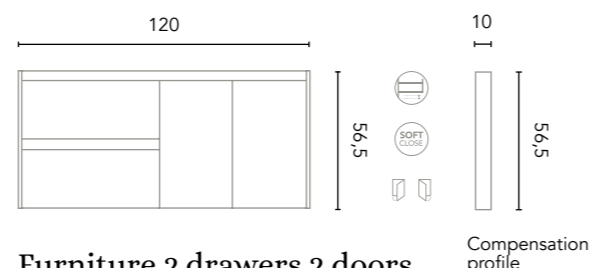

Furniture 2 drawers 2 doors

Finishes	120 2Dr2D	Profile
BL18B	124017	128612
RO5	124018	128624
FR2	124019	128616
BL20M	127243	128614
MA15M	127244	128620
	539€	44€