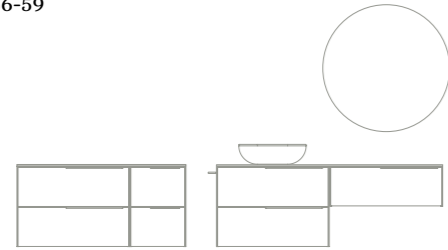

Mio 1

Sand Matt
120 (80+40)+160 (80+80)
Page 56-59