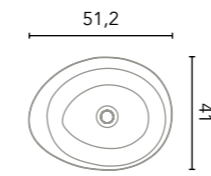

Gel Coat. BL25:
Dark White Slate.
Thickness 1,2.

Gel Coat. GR47:
Piombo Slate.
Thickness 1,2.

COUNTERTOP WASHBASINS

Ceramics

Galaxy

Sink depth 14.

116985
120€

Nomia