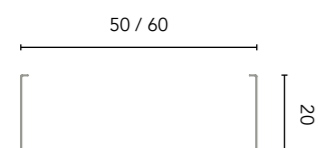

METAL SHELF

Lacquered. Depth 35.