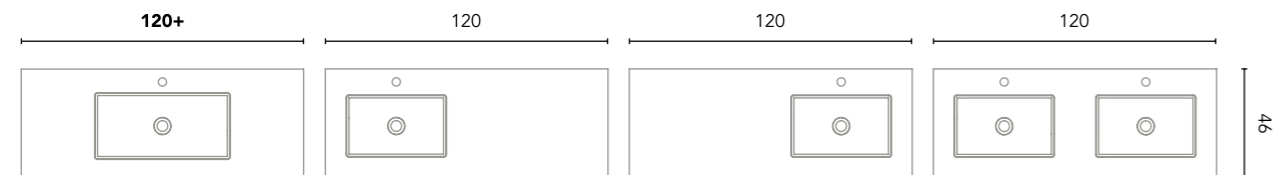

Sky console 120

	120+	120 1S L	120 1S R	120 2S
With faucet hole	126280	126281	126282	126283
No faucet hole	127084	127085	127086	127087
	524€	524€	524€	785€