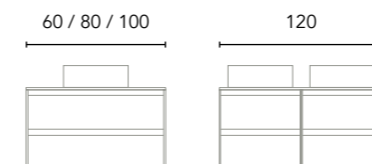

Compositions with countertop washbasins

Composition 2
2 drawers - 4 drawers
60 - 120 cm