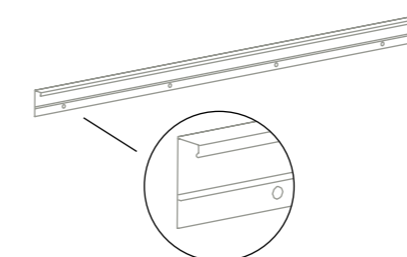

HANDLE

1 unit. Choose your handle between the different finishes. It must be customized with a handle for each drawer.

HANDLE

Finishes	40	60	80	100
White	126741	126744	126747	126750
Chrome	126742	126745	126748	126751
Black	126743	126746	126749	126752
	11€	13€	26€	35€
Brushed steel	128333	128334	128335	128336
Brushed gold	128337	128338	128339	128340
	13€	16€	30€	41€

More accessory options available on page 224.

Mirrors, mirror cabinets and lights available from page 226.

Measurements of the dimensions in cm.