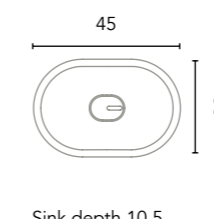

Solid Surface

Oval NEW

127553
274€

Sink depth 10,5.
Includes screen-printed trim in the same finish as the washbasin.