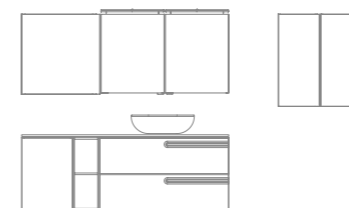

Econic 6

Vapor Blue
160 (40+20+100)
Page 36-39