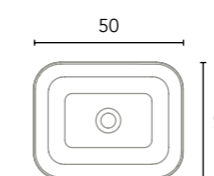

It is necessary to attach plan with all the mesures.

COUNTERTOP WASHBASINS

Ceramics

Galaxy

Sink depth 14.

116985
120€

Nomia

Sink depth 13.