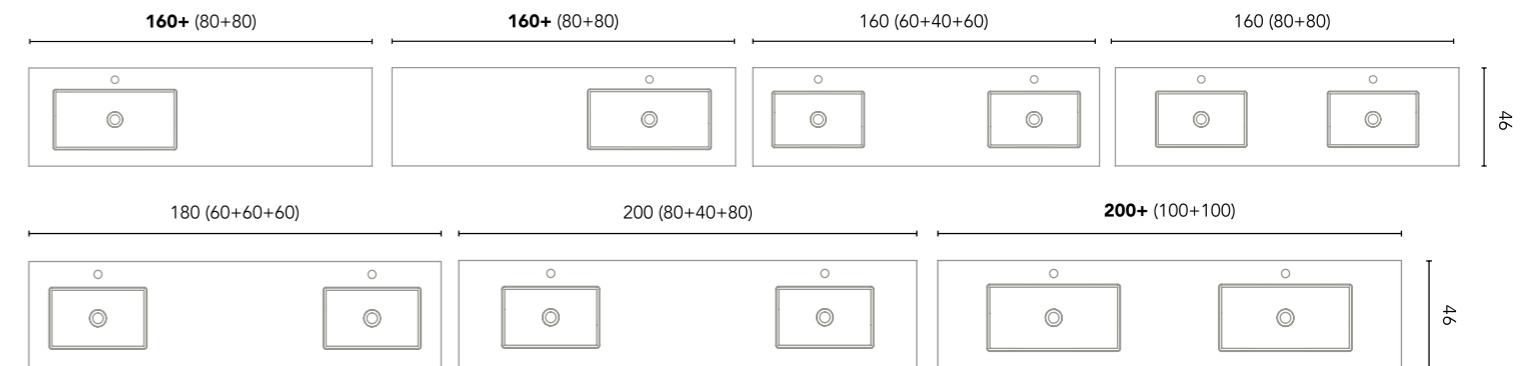

Washbasin Sky 160-180-200

Finishes	160+ 1S L (80+80)	160+ 1S R (80+80)	160 2S (60+40+60)	160 2S (80+80)	180 2S (60+60+60)	200 2S (80+40+80)	200+ 2S (100+100)
Matt White With faucet hole	126759	126760	126274	126761	126275	126276	126762
No faucet hole	127075	127076	127074	127077	127078	127079	127080
	669€	669€	785€	785€	886€	918€	918€