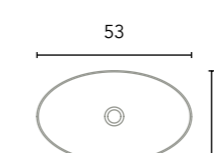

Solid Surface

Oval NEW

Sink depth 10,5.
Includes screen-printed trim in the same finish as the washbasin.

127553
274€

Taos

Sink depth 12.

126290
219€

Volta