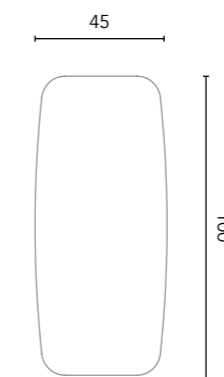

Longo

45
125526
141€

Wooden back panel with grey finish. 4 mm rectangular polished glass with rounded edges and oval shape. Features a recess for the transformer. Depth: 2cm. Mirror with rear.