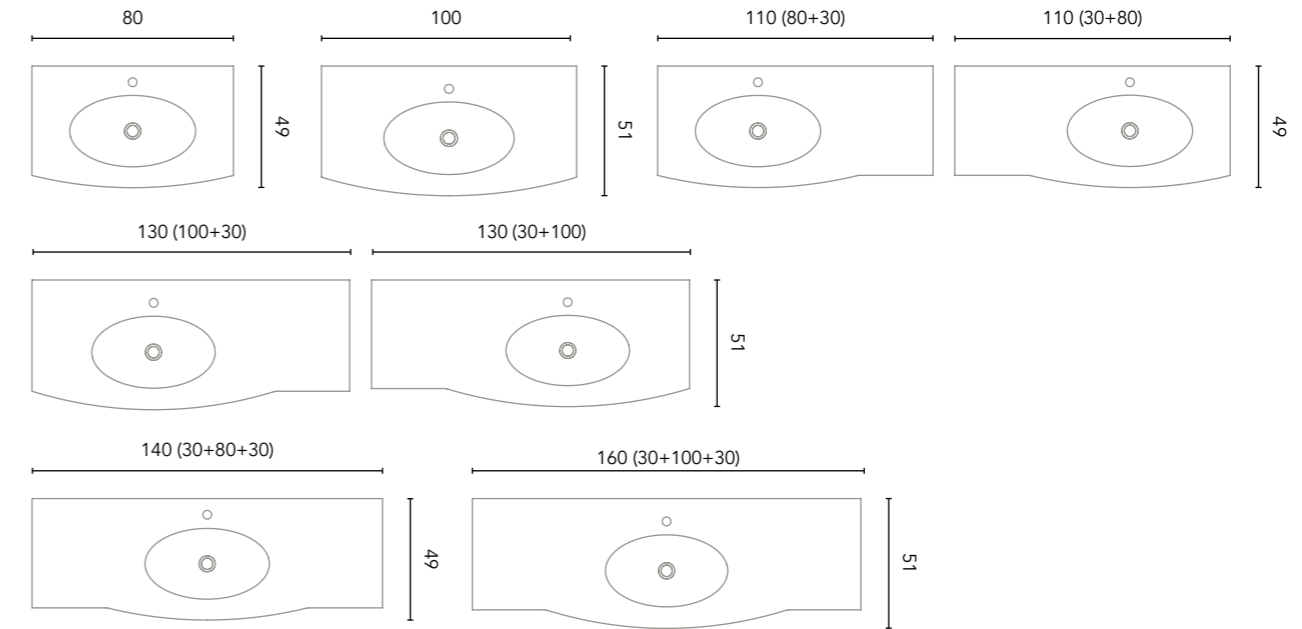

WORKTOPS WITH BUILT-IN WASHBASINS

Trend (ceramic)

Gloss finish. Sink depth 15. Thickness 2.

Worktop Trend 80-100

80	100
123067	123068
201€	256€

WORKTOPS WITH BUILT-IN WASHBASINS

Glob (Solid Surface)

Matt finish. Sink depth 12. Thickness 1,2.

The measures given in parenthesis indicate the units necessary for this composition.

Worktop Glob 80-100-110-130-140-160

80	100	110 L (80+30)	110 R (30+80)	130 L (100+30)	130 R (30+100)	140 (30+80+30)	160 (30+100+30)
126340	126341	126342	126343	126344	126345	126346	126347
328€	393€	446€	446€	524€	524€	591€	689€