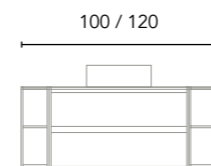

Finishes	Worktop	Washbasin	100+20 2Dr 2G
RO5	Sand Matt	Block Sand	C0075408
FR2	Sand Matt	Block Sand	C0075409
MA15M	Sand Matt	Block Sand	C0075410
956€			
BL18B	Matt White	Nomia	C0075411
802€			
BL20M	Matt White	Taos	C0075412
901€			

Worktops in Matt White and Sand Matt in PVC. Not machined worktops.

Composition 4
2 drawers + 2 Open module
80 - 100 cm