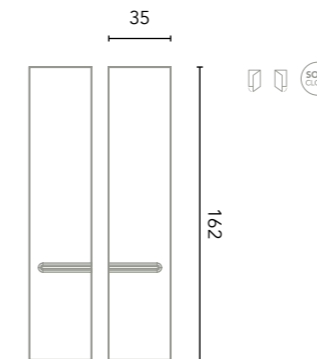

COLUMN

Interior: 4 mobile glass shelves and 1 fixed wooden shelf. Depth 24,8.