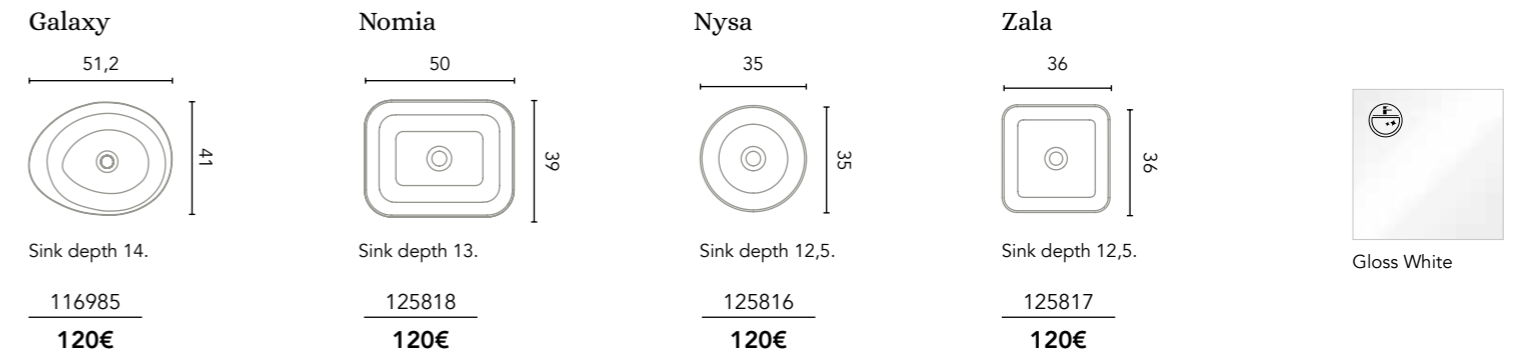

COUNTERTOP WASHBASINS

Ceramics