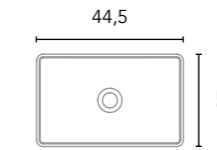

Machined worktop.

Washbasins for compositions with countertop washbasins

Nomia

Gloss White finish.
Sink depth 13.

Block

Sand finish.
Sink depth 13,5.

Taos

Matt White finish.
Sink depth 12.