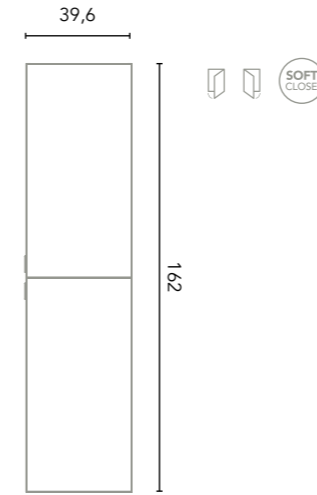

COLUMN MIRROR

Depth 30. Interior: 4 mobile glass shelves and 1 fixed wooden shelf. Doors in mirror finish.

Finishes	
BL1B	128582
	376€
BL20M	128580
MA15M	128581
	404€