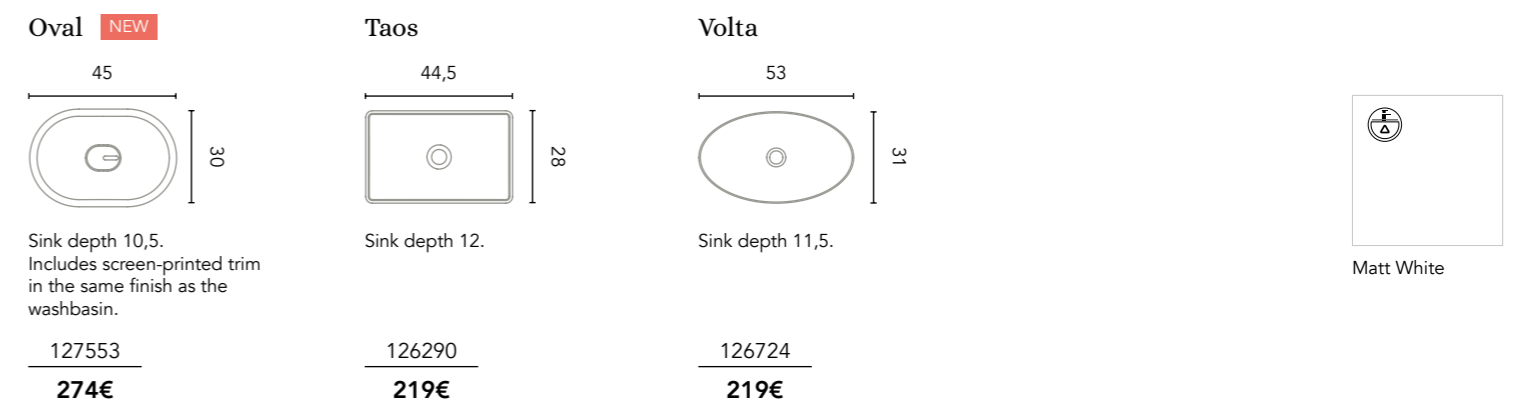

Solid Surface