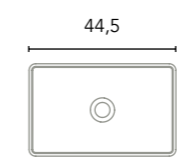

Nomia (ceramic)

Gloss White finish.
Sink depth 13.

Sun (ceramic)

Sand Matt finish.
Sink depth 12.

Taos (Solid Surface)

Matt White finish.
Sink depth 12.

FINISHES

BL18B: Gloss White