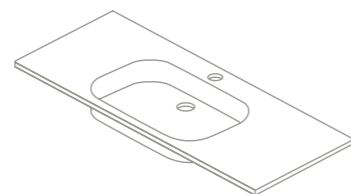

WORKTOPS WITH BUILT-IN WASHBASINS