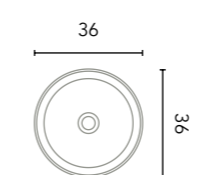

Sun

Sink depth 12.

Sand Matt	126288
Matt Black	128409
Cotton	128821
Piombo	129905
Grey Vintage	129955
	274€