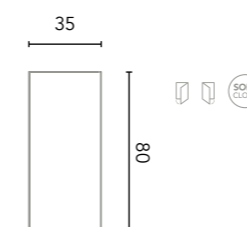

STYLE WALL UNITS

Interior: 2 glass shelves. Depth 15.

Wall unit 1 door

Finishes	1D REV
BL19	125808
RO6	125296
MA15M	126726
BL20M	126725
	156€