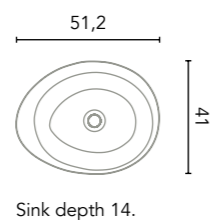

COUNTERTOP WASHBASINS

Ceramics

Galaxy