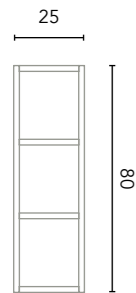

Open wall unit

Depth 15