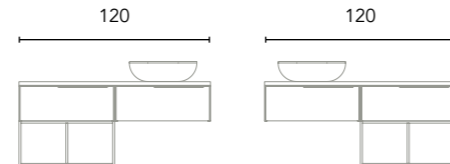

Finishes	Worktop	Open Module	160 4Dr 4G	2 Washbasins
RO8+A	Sand	Sand	C0074911	Sun Sand
OL1+A	Sand	Sand	C0074912	Sun Sand
MA15M+A	Sand	Sand	C0074913	Sun Sand
1.933€				
BL20M+B	White	White	C0074914	Nysa
1.767€				
BL20M+N	White	Black	C0074915	Nysa
1.625€				

*Worktops in BL20M and MA15M in RRP. Not machined worktops.

Composition 8
4 drawers + 2 Open modules
120 cm
Left or right composition