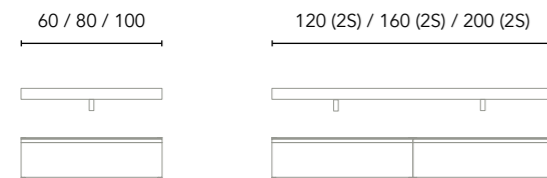

Finishes	Washbasin	60 1Dr	80 1Dr	100 1Dr	60+60 2Dr (2S)	80+80 2Dr (2S)	100+100 2Dr (2S)
GR21	Sky console	C0075315	C0075323	C0075331	C0075339	C0075347	C0075355
NO14	Sky console	C0075316	C0075324	C0075332	C0075340	C0075348	C0075356
BL1B	Sky console	C0075317	C0075325	C0075333	C0075341	C0075349	C0075357
BL22M	Sky console	C0075318	C0075326	C0075334	C0075342	C0075350	C0075358
GR35M	Sky console	C0075319	C0075327	C0075335	C0075343	C0075351	C0075359
AZ6M	Sky console	C0075320	C0075328	C0075336	C0075344	C0075352	C0075360
GR16B	Sky console	C0075321	C0075329	C0075337	C0075345	C0075353	C0075361
NG3M	Sky console	C0075322	C0075330	C0075338	C0075346	C0075354	C0075362
RO12	Sky console	C0077216	C0077218	C0077220	C0077222	C0077224	C0077226
VD19M	Sky console	C0077217	C0077219	C0077221	C0077223	C0077225	C0077227
		733€	820€	929€	1.440€	1.824€	2.064€

* Brackets for console Sky included in final RRP.
Console Sky with hole faucet. Siphon not included.

Compositions without handle, necessary choose 1 handle per drawer / door.

Composition 3
2 drawers + 1 door
100 cm