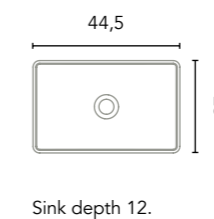

Taos

126290
219€

Sink depth 12.