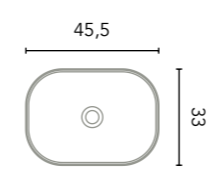

Block

Sink depth 13,5.

Sand Matt	126289
Matt Black	128410
Cotton	128822
Piombo	129906
Grey Vintage	129956
	274€