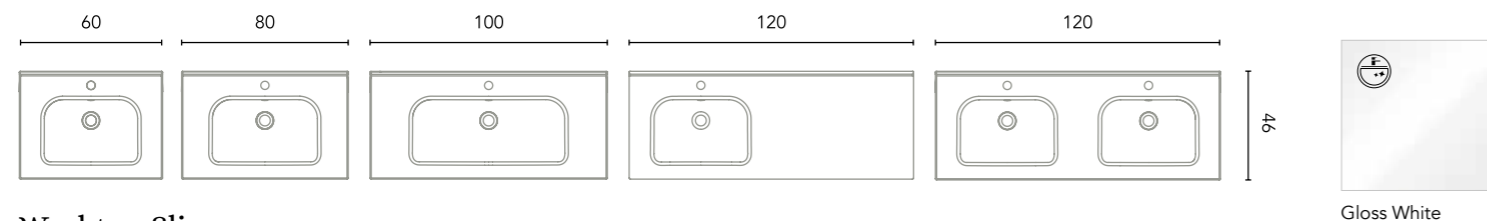

WORKTOPS WITH BUILT-IN WASHBASINS

Slim (ceramic)

Gloss finish. Sink depth 12,5. Thickness 2.

Worktop Slim 60-80-100-120

60	80	100	120 1S L	120 2S
123341	123343	123344	125316	123345
126€	148€	203€	377€	377€