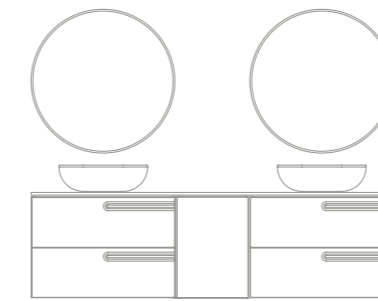

Eonic

Matt Black
200 (80+40+80)

Eonic 4: 2.920€
Turn to page 46 for a detailed price
breakdown of the composition.