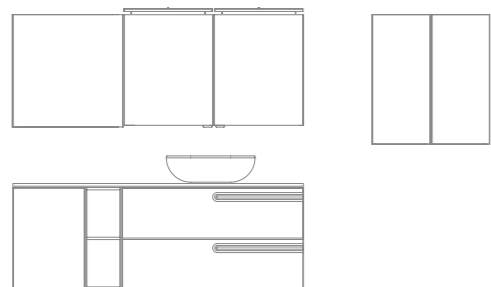

Econic

Vapor Blue

160 (40+20+100)

Econic 6: **2.464€**
Turn to page 47 for a detailed price
breakdown of the composition.

Econic 160 cm. Base unit 1 door 40. Open module 2 gaps 20. Unit 2 drawers 100. Worktop 160 lacquered Vapor Blue. Ceramic countertop washbasin Block Cotton. Mirror Fenix 60. Mirror shelf Fenix 60. Mirror cabinets Fenix 1 door 50. Light wall 100 Limit. Wall unit 2 doors.