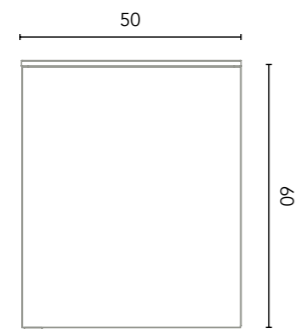

Mirror cabinet Premium