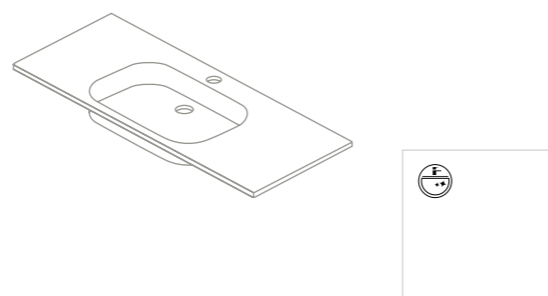

WORKTOPS WITH BUILT-IN WASHBASINS

Little (ceramic)

Gloss finish. Sink depth 13,5. Thickness 2,1.

Gloss White

Worktop Little 50-60

50	60
126994	126995
119€	127€