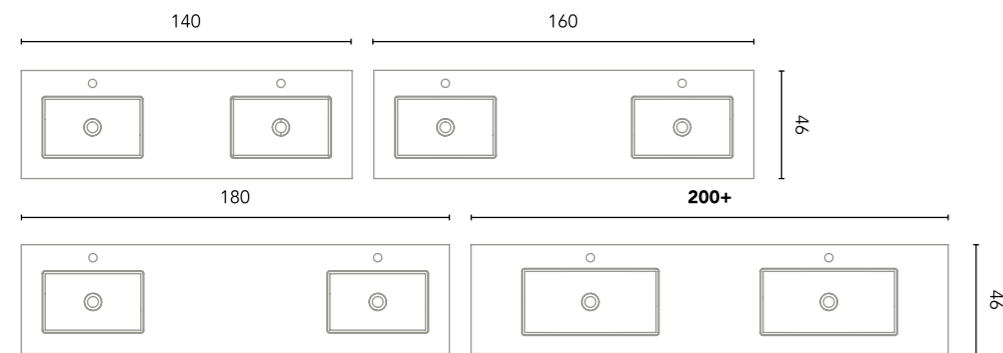

Sky console 140-160-180-200

	140 2S	160 2S	180 2S	200+ 2S
With faucet hole	126284	126285	126286	126287
No faucet hole	127088	127089	127090	127091
	918€	1.049€	1.114€	1.181€

* Necessary to include brackets for the installation of worktops with console.

Brackets (1 unit)

Bracket for Sky console with built-in washbasin (40 x 1,7 x 3,5 cm). For sizes from 60 to 120 cm, with centered sink: 2 brackets; 120 cm (displaced sink, two sinks) 140 cm: 3 brackets; 160 to 200 cm: 4 brackets.

LIDS

Depth 46. Thickness 1,6. Doesn't admit washbasin.

Lids

Finishes	40	60	80	100	120	140	160	180	200
BL20M	127430	127432	127434	127436	127438	127440	127442	127444	127446
RO8	126431	126435	126439	126443	126447	126451	126455	126459	126463
OL1	126432	126436	126440	126444	126448	126452	126456	126460	126464
MA15M	127431	127433	127435	127437	127439	127441	127443	127445	127447
	73€	87€	101€	119€	135€	155€	171€	188€	207€

WORKTOPS FOR COUNTERTOP WASHBASINS

Depth 46.

Worktops

Finishes	60	80	100	120	140	160	180	200
Mineral Cover	126291	126292	126293	126294	126295	126296	126297	126298
	171€	198€	236€	275€	315€	353€	393€	433€
Concretech	126299	126300	126301	126302	126303	126304	126305	126306
Marble Stone	126307	126308	126309	126310	126311	126312	126313	126314
	272€	340€	408€	477€	622€	697€	821€	987€
PVC. BL20M	127432	127434	127436	127438	127440	127442	127444	127446
PVC. MA15M	127433	127435	127437	127439	127441	127443	127445	127447
	87€	101€	119€	135€	155€	171€	188€	207€
Pure White	129845	129846	129847	129848	129849	129850	129851	129852
Dark White	129853	129854	129855	129856	129857	129858	129859	129860
Piombo	129861	129862	129863	129864	129865	129866	129867	129868
Sand	129869	129870	129871	129872	129873	129874	129875	129876
	272€	340€	408€	421€	475€	509€	553€	601€

Wrapping foil in 2D

Solid Surface washbasin