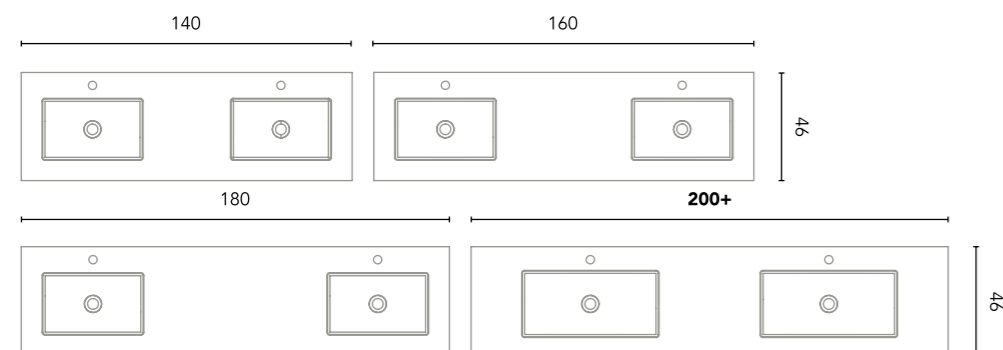

Sky console 140-160-180-200

	140 2S	160 2S	180 2S	200+ 2S
With faucet hole	126284	126285	126286	126287
No faucet hole	127088	127089	127090	127091
	918€	1.049€	1.114€	1.181€

LIDS / WORKTOPS FOR COUNTERTOP WASHBASIN

Depth 46.

Lids/Worktops

Finishes	60	80	100	120	140	160	180	200
Mineral Cover	126291	126292	126293	126294	126295	126296	126297	126298
	171€	198€	236€	275€	315€	353€	393€	433€
Concretech	126299	126300	126301	126302	126303	126304	126305	126306
Marble Stone	126307	126308	126309	126310	126311	126312	126313	126314
	272€	340€	408€	477€	622€	697€	821€	987€
PVC. BL20M	127432	127434	127436	127438	127440	127442	127444	127446
PVC. MA15M	127433	127435	127437	127439	127441	127443	127445	127447
	87€	101€	119€	135€	155€	171€	188€	207€
Pure White	129845	129846	129847	129848	129849	129850	129851	129852
Dark White	129853	129854	129855	129856	129857	129858	129859	129860
Piombo	129861	129862	129863	129864	129865	129866	129867	129868
Sand	129869	129870	129871	129872	129873	129874	129875	129876
	272€	340€	408€	421€	475€	509€	553€	601€

* Necessary to include brackets for the installation of worktops with console.

Brackets (1 unit)

Bracket for Sky console with built-in washbasin (40 x 1,7 x 3,5 cm). For sizes from 60 to 120 cm, with centered sink: 2 brackets; 120 cm (displaced sink, two sinks) 140 cm: 3 brackets; 160 to 200 cm: 4 brackets.

Solid Surface washbasin

Gel Coat washbasin