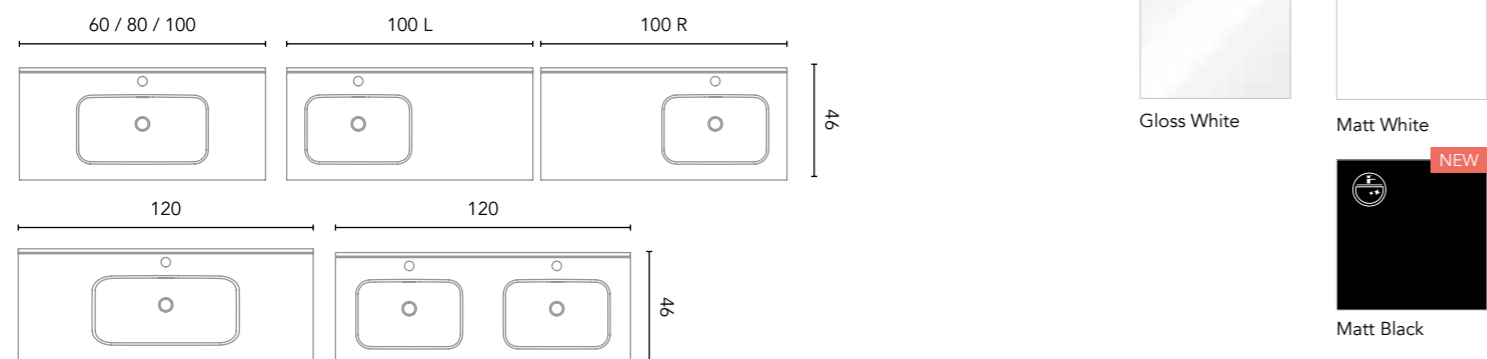

Enzo (ceramic)

Sink depth 12. Thickness 2,1.

Worktop Enzo 60-80-100-120

Finishes	60	80	100	100 1S L	100 1S R	120 1S	120 2S
Gloss White	126222	126224	126225	126984	126985	126226	126227
	126€	148€	203€	255€	255€	377€	377€
Matt White	129258	129259	129260	129261	129262		129263
Matt Black	129264	129265	129266	129267	129268		129269
	185€	252€	304€	304€	304€		586€