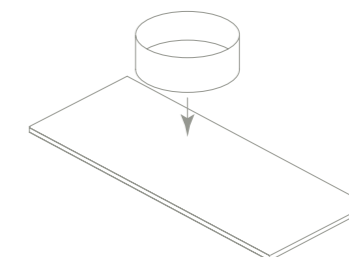

MACHINED WORKTOP FOR COUNTERTOP WASHBASIN

Depth 36.

Machined worktop

Finishes	50	60
BL20M	127276	127278
MA15M	127277	127279
	66€	72€