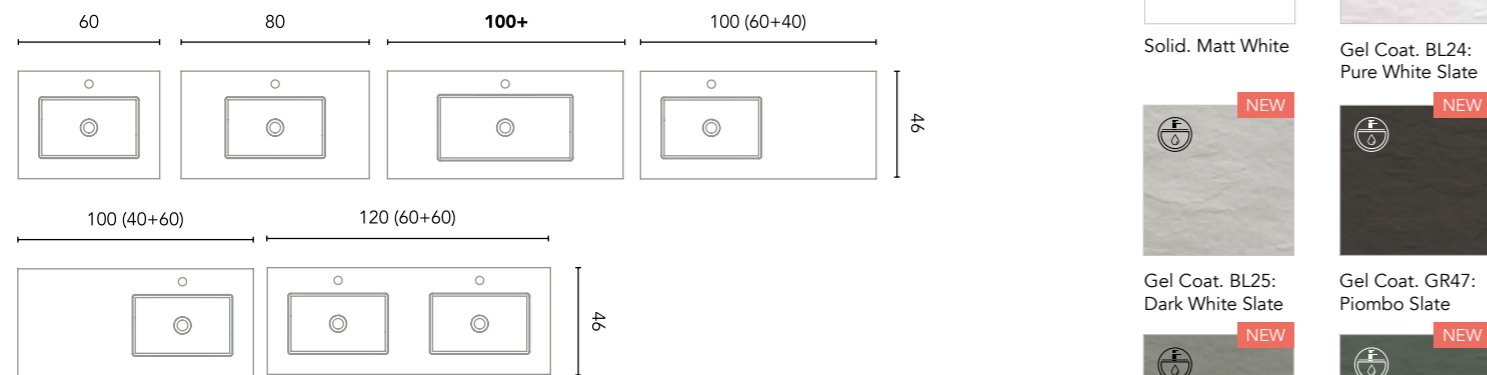

Sky

Matt finish. Sink depth 12. Thickness 1,2.

The measures given in parenthesis indicate the units necessary for this composition.

Sky

Worktop Sky 60-80-100-120 (2S)

Finishes	60	80	100+	100 1S L (60+40)	100 1S R (40+60)	120 2S (60+60)
Matt White With faucet hole	126267	126268	126269	126753	126754	126272
No faucet hole	127061	127062	127063	127064	127065	127068
	262€	315€	393€	393€	393€	550€
Pure White With faucet hole	129885	129886	129887			129888
Dark White With faucet hole	129889	129890	129891			129892
Piombo With faucet hole	129893	129894	129895			129896
Sand With faucet hole	129897	129898	129899			129900
Green With faucet hole	129901	129902	129903			129904
	400€	440€	480€			590€