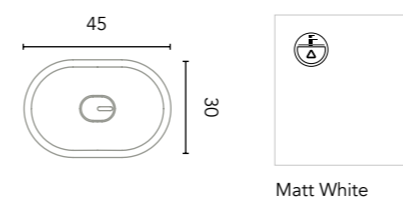

GR45M: Grey Vintage

TE1M: Terracotta

Washbasins for compositions with countertop washbasins

Oval (Solid Surface)

Solid Surface washbasin matt finish.
Includes screen-printed trim in the same finish as the washbasin.
Sink depth 10,5.