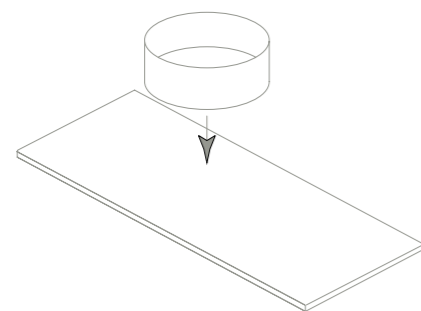

Worktop for countertop washbasin