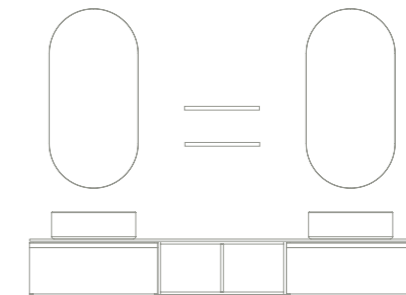

Vida

Matt Black
Brushed steel

180 (60+60+60)

Vida 4: 2.654€
Turn to page 163 for a detailed price breakdown of the composition

Vida 180 cm. Unit 1 drawer 60. Brushed steel handle. Open module 2 gaps 60. Unit 1 drawer 60. Brushed steel handle. Worktop 180
Gel Coat Dark White Slate finish. Ceramic countertop washbasin Sun Black. Mirrors Axis 50. Square shelves.