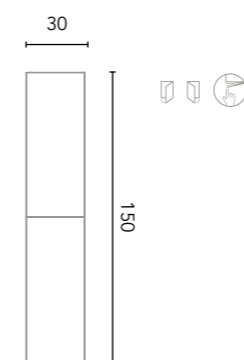

COLUMN

Depth 24. Interior: 2 mobile wooden shelves and 1 fixed wooden shelf.