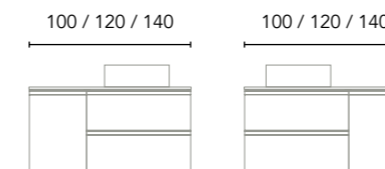

Finishes	60+40 2Dr 1D	Washbasin	80+40 2Dr 1D	Washbasin	100+40 2Dr 1D	Washbasin
GR21	C0075139	Nysa	C0075147	Nomia	C0075155	Nomia
NO14	C0075140	Nysa	C0075148	Nomia	C0075156	Nomia
BL1B	C0075141	Nysa	C0075149	Nomia	C0075157	Nomia
BL22M	C0075142	Nysa	C0075150	Nomia	C0075158	Nomia
GR35M	C0075143	Nysa	C0075151	Nomia	C0075159	Nomia
AZ6M	C0075144	Nysa	C0075152	Nomia	C0075160	Nomia
GR16B	C0075145	Nysa	C0075153	Nomia	C0075161	Nomia
NG3M	C0075146	Nysa	C0075154	Nomia	C0075162	Nomia
RO12	C0077172	Nysa	C0077174	Nomia	C0077176	Nomia
VD19M	C0077173	Nysa	C0077175	Nomia	C0077177	Nomia
708€			733€		779€	

Compositions without handle, necessary choose 1 handle per drawer / door. Worktop for countertop washbasin included in furniture finish.