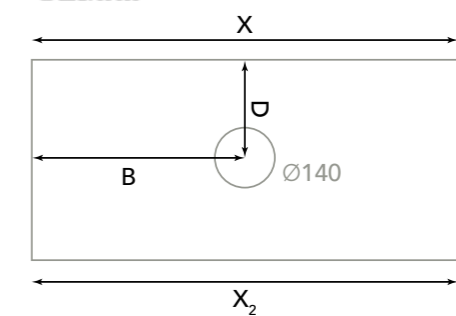

Worktop with double sink with sink and faucet hole

Countertop with sink hole