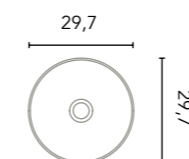

COUNTERTOP WASHBASINS

Ceramics

Sun Mini

Sink depth 10,5.