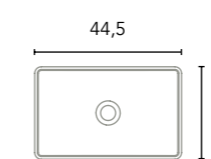

Taos

Sink depth 12.

126290
219€