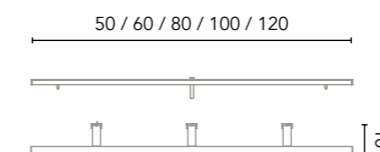

Limit

	50	60	80	100	120
127234	127159	127160	127161	127162	
90€	116€	141€	168€	180€	

Power 15W (50) / 15W (60) / 20W (80) / 25W (100) / 30W (120)
Lumens 1135 LM (50) / 1135 LM (60) / 1480 LM (80) / 1790 LM (100) / 2130 LM (120)
Direction natural direct LED light
Temperature 4000 k
Tension 220V - 240V