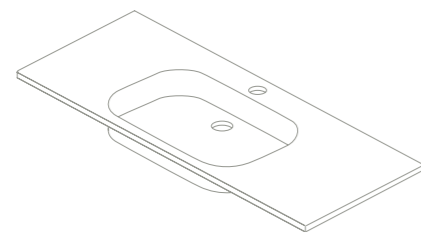

Types of worktops

Worktops with built-in washbasins