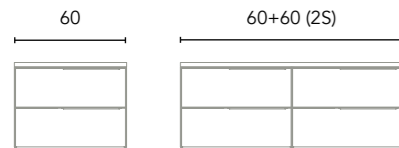

Compositions with countertop washbasin

Composition 1
2 drawers
60 - 120cm (60+60)
Washbasin Slim