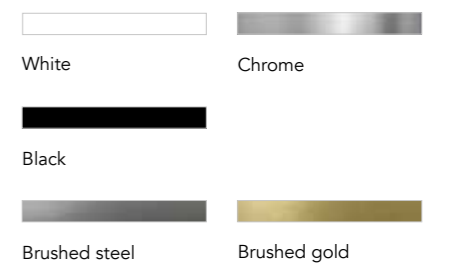

* Specify handle finish next to order. Necessary 1 handle per drawer / door.