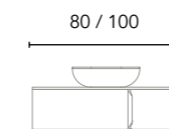

Composition 8

1 drawer
80 - 100 cm