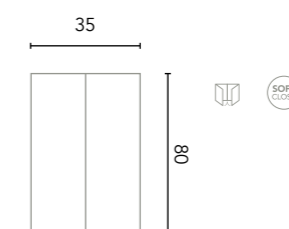

FURNITURE

Unit with drain protection and drawer organizer. Depth 45.

Furniture 2 drawers

Finishes	60 2Dr	80 2Dr	100 2Dr	Profile
BL18B	124011	124521	124524	128612
RO5	124012	124522	124525	128624
FR2	124013	124523	124526	128616
BL20M	127235	127237	127241	128614
MA15M	127236	127238	127242	128620
	340€	381€	444€	44€

Furniture 2 drawers 2 doors

Finishes	120 2Dr2D	Profile
BL18B	124017	128612
RO5	124018	128624
FR2	124019	128616
BL20M	127243	128614
MA15M	127244	128620
	539€	44€

Furniture 1 door 2 drawers 1 door

Finishes	120 1D 2Dr 1D	Profile
BL18B	124527	128612
RO5	124528	128624
FR2	124529	128616
BL20M	127245	128614
MA15M	127246	128620
	539€	44€

BASE UNIT

Auxiliary unit, without lid. Depth 45. Interior: 1 glass shelf.

Base unit 1 door

Finishes	40 1D L	40 1D R	Profile
BL18B	127456	127451	128612
RO5	127458	127453	128624
FR2	127457	127452	128616
BL20M	127459	127454	128614
MA15M	127460	127455	128620
	214€	214€	44€

OPEN MODULE

Gloss lacquered / Matt lacquered. Depth 45. Thickness 1,3.

Module 2 gaps

Finishes	20
Gloss White	126679
Matt White	127987
Matt Black	127985
	103€
Sand Matt	126983
	103€

STYLE WALL UNITS

Interior: 2 glass shelves. Depth 15.

Wall unit 1 door

Finishes	1D REV
BL18B	127180
RO5	127182
FR2	127181
BL20M	126725
MA15M	126726
	156€

Wall unit 2 doors

Finishes	2D
BL18B	127188
RO5	127190
FR2	127189
BL20M	126727
MA15M	126728
	183€

COLUMN

Interior: 2 mobile wooden shelves and 1 fixed wooden shelf. Depth 24.

Column 2 doors

Finishes	2D REV
BL18B	124895
RO5	123521
FR2	123520
BL20M	127195
MA15M	127196
	248€

More accessory options available on page 224.
Mirrors, mirror cabinets and lights available from page 226.
Measurements of the dimensions in cm.

Fully extraction drawers

Soft close system

Opening of central doors

Wrapping foil in 2D

Opening to the left or to the right

FINISHES