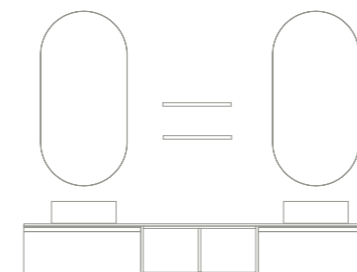

Vida 4

Matt Black. Brushed steel.
180 (60+60+60)
Page 136-139

Ref.	Description	
127658	Vida unit 2 1 drawer 60 (2 units)	408€
128334	Vida Brushed steel handle 60 (2 units)	32€
127993	Vida open module 2 gaps 60	103€
129859	Worktop 180 Dark White Slate	553€
128409	Washbasin Sun Black (2 units)	548€
128864	Mirror Axis (2 units)	778€
Total composition		2.422€
C0074807	Shelves Matt Black (2 units)	232€