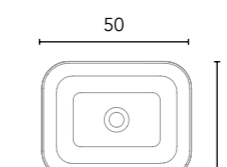

Nomia
Gloss White finish.
Sink depth 13.