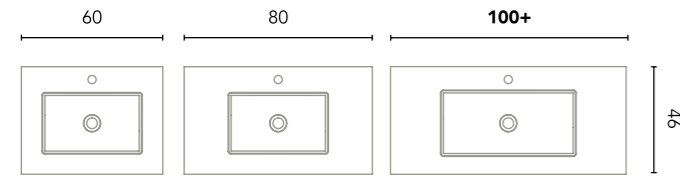

CONSOLE BUILT-IN WASHBASINS*

Sky (Solid Surface)

Matt finish. Sink depth 12. Height 10.

Sky console 60-80-100

	60	80	100+
With faucet hole	126277	126278	126279
No faucet hole	127081	127082	127083
	369€	419€	472€