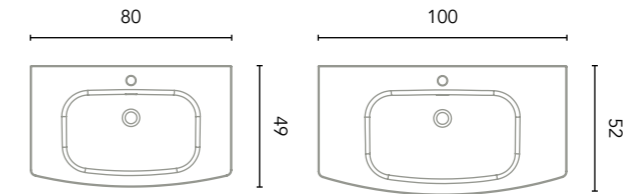

Trend (ceramic)

Gloss finish. Sink depth 15. Thickness 2.

Worktop Trend 80-100

80	100
123067	123068
201€	256€