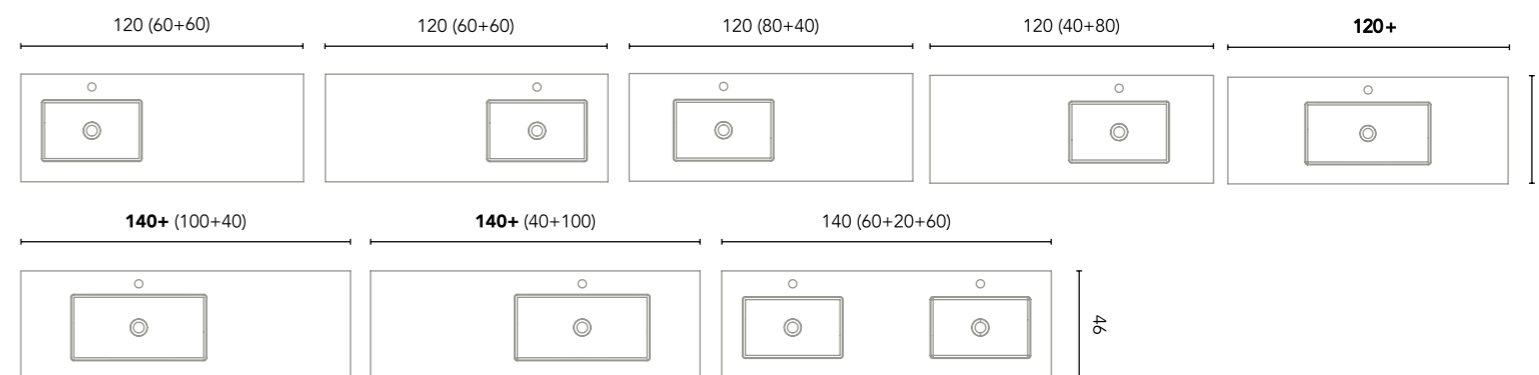

Sky

Matt finish. Sink depth 12. Thickness 1,2.

The measures given in parenthesis indicate the units necessary for this composition.

Sky

Worktop Sky 60-80-100-120 (2S)

Finishes	60	80	100+	100 1S L (60+40)	100 1S R (40+60)	120 2S (60+60)
Matt White With faucet hole	126267	126268	126269	126753	126754	126272
No faucet hole	127061	127062	127063	127064	127065	127068
	262€	315€	393€	393€	393€	550€
Pure White With faucet hole	129885	129886	129887			129888
Dark White With faucet hole	129889	129890	129891			129892
Piombo With faucet hole	129893	129894	129895			129896
Sand With faucet hole	129897	129898	129899			129900
Green With faucet hole	129901	129902	129903			129904
	400€	440€	480€			590€