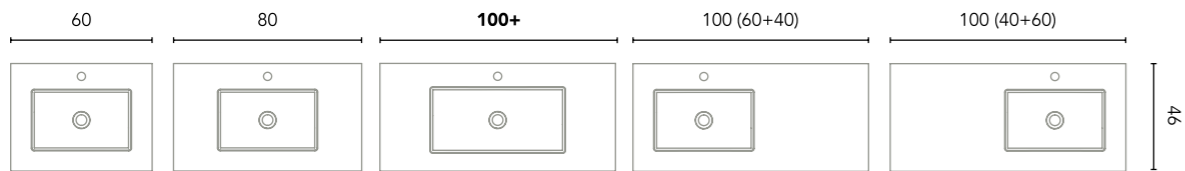

BUILT-IN WASHBASIN SKY

Matt finish. Sink depth 12. Thickness 1,2.