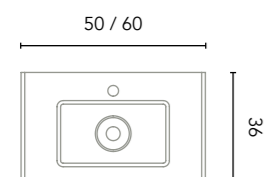

CONSOLE BUILT-IN WASHBASINS*

Sky (Solid Surface)

Matt finish. Sink depth 12. Height 10.

Matt White

Sky console 50-60

50	60
127117	127118
318€	360€