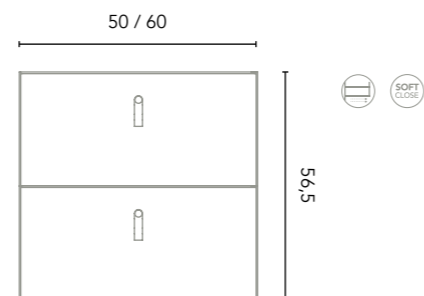

FURNITURE

Unit with drain protection and drawer organizer. Depth 35.

Furniture 1 drawer

Finishes	50 1Dr	60 1Dr
BL20M +N	127197	127200
OL1+M	127198	127201
RO8+M	127199	127202
	202€	219€

Furniture 2 drawers

Finishes	50 2Dr	60 2Dr
BL20M +N	127203	127206
OL1+M	127204	127207
RO8+M	127205	127208
	328€	341€

BASE UNIT

Auxiliary unit with lid and without drain protection nor drawer organizer. Doesn't admit washbasin. Depth 35.

Base unit 1 drawer

Finishes	50 1Dr	60 1Dr
BL20M +N	127209	127212
OL1+M	127210	127213
RO8+M	127211	127214
	190€	202€

METAL SHELF

Lacquered. Depth 35.

Metal shelf

Finishes	50	60
Matt Black	127101	127102
Sand Matt	127103	127104
	81€	87€

STYLE WALL UNITS

Interior: 2 glass shelves. Depth 15.

Wall unit 1 door

Finishes	1D REV
BL20M	126725
OL1	128199
RO8	128198
	156€

Wall unit 2 doors

Finishes	2D
BL20M	126727
OL1	128205
RO8	128204
	183€

MIRROR

Polished glass.

Mirror Little

Ø 50
127280
87€

More accessory options available on page 224.
Mirrors, mirror cabinets and lights available from page 226.
Measurements of the dimensions in cm.

- Fully extraction drawers
- Wrapping foil in 2D
- Leather
- Soft close system
- Opening of central doors
- Opening to the left or to the right
- Matt lacquered

FINISHES

FURNITURE HANDLE

METAL SHELF