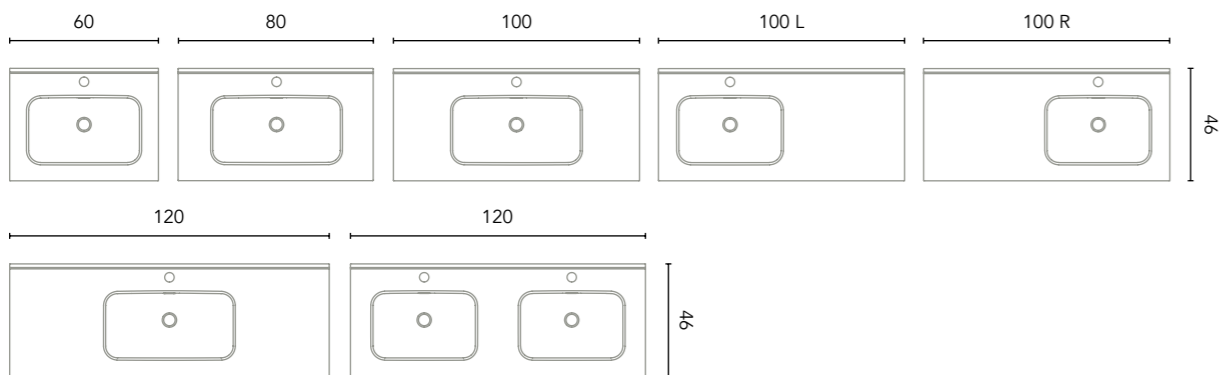

Worktop Enzo 60-80-100-120

Finishes	60	80	100	100 1S L	100 1S R	120	120 2S
Gloss White	126222	126224	126225	126984	126985	126226	126227
	126€	148€	203€	255€	255€	377€	377€
Matt White	129258	129259	129260	129261	129262		129263
Matt Black	129264	129265	129266	129267	129268		129269
	185€	252€	304€	304€	304€		586€

Trend (ceramic)

Gloss finish. Sink depth 15. Thickness 2.

Worktop Trend 80-100

80	100
123067	123068
201€	256€

Gloob (Solid Surface)

Matt finish. Sink depth 12. Thickness 1,2.