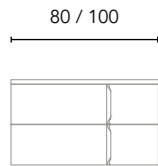

FINISHES

BL19: Nature White

RO6: Nature Beige

MA15M: Sand Matt

BL20M: Matt White

Compositions with countertop washbasin

Composition 1 2 drawers 80 - 100 cm

Finishes	Washbasin	80 2Dr	100 2Dr
BL19	Gloob	C0075507	C0075511
RO6	Gloob	C0075508	C0075512
MA15M	Gloob	C0075509	C0075513
BL20M	Gloob	C0075510	C0075514
		838€	995€