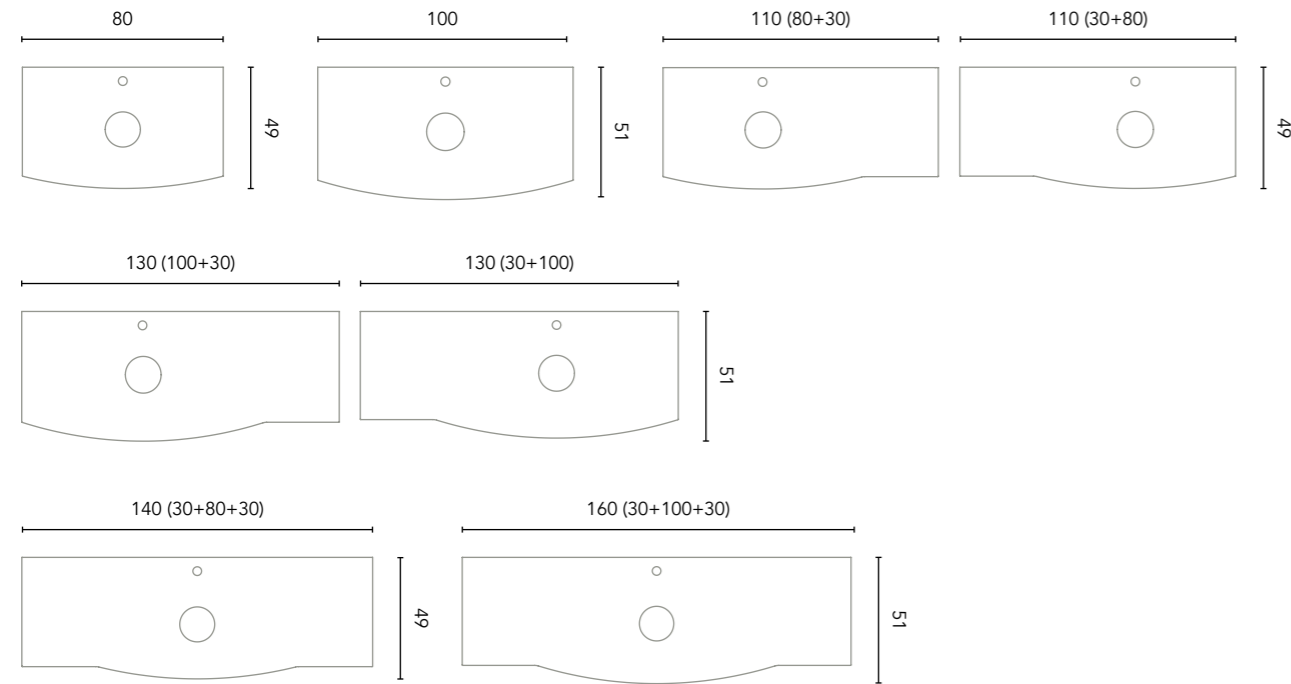

WORKTOPS FOR COUNTERTOP WASHBASINS

Machined worktops, with hole for washbasin and faucet.
The measures given in parenthesis indicate the units necessary for this composition.

BL19: Nature White. Thickness 1,8.
RO6: Nature Beige. Thickness 1,8.
MA15M: Sand Matt. Thickness 1,8.
BL20M: Matt White. Thickness 1,8.
Solid. BL1M: Mineral Cover. Thickness 1,2.
Resin. BL21: Marble Stone. Thickness 2.

Finishes	80	100	110 L (80+30)	110 R (30+80)	130 L (100+30)	130 R (30+100)	140 (30+80+30)	160 (30+100+30)
BL19	126502	126506	126510	126514	126518	126522	126526	126530
RO6	126503	126507	126511	126515	126519	126523	126527	126531
MA15M	126504	126508	126512	126516	126520	126524	126528	126532
BL20M	126505	126509	126513	126517	126521	126525	126529	126533
	96€	111€	124€	124€	139€	139€	146€	162€
Mineral Cover	126534	126537	126540	126543	126546	126549	126552	126555
	236€	275€	295€	295€	334€	334€	393€	459€
Marble Stone	126535	126538	126541	126544	126547	126550	126553	126556
	411€	502€	547€	547€	723€	723€	765€	850€

COUNTERTOP WASHBASINS

Ceramics

Galaxy

Sink depth 14.

116985
120€

Nomia

Sink depth 13.

125818
120€

Nysa

Sink depth 12,5.

125816
120€

Zala

Sink depth 12,5.

125817
120€

Block

Sink depth 13,5.

Sand Matt 126289
Matt Black 128410
Cotton 128822
Piombo 129906
Grey Vintage 129956
274€

Sun

Sink depth 12.

Sand Matt 126288
Matt Black 128409
Cotton 128821
Piombo 129905
Grey Vintage 129955
274€

Solid Surface

Oval NEW

Sink depth 10,5.
Includes screen-printed trim in the same finish as the washbasin.

127553
274€

Taos

Sink depth 12.

126290
219€

Volta

Sink depth 11,5.

126724
219€

Wrapping foil in 2D

Ceramic washbasin

Solid Surface washbasin