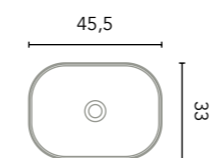

Sink depth 13.

125818
120€

Nysa

Sink depth 12,5.

125816
120€

Zala

Sink depth 12,5.

125817
120€

Gloss White

With the Nomia washbasin, in a worktop for a 60 cm module (or composition that includes it) you cannot put faucets on the worktop, you must use wall-mounted faucets.

Block

Sink depth 13,5.

Sand Matt	126289
Matt Black	128410
Cotton	128822
Piombo	129906
Grey Vintage	129956
274€	