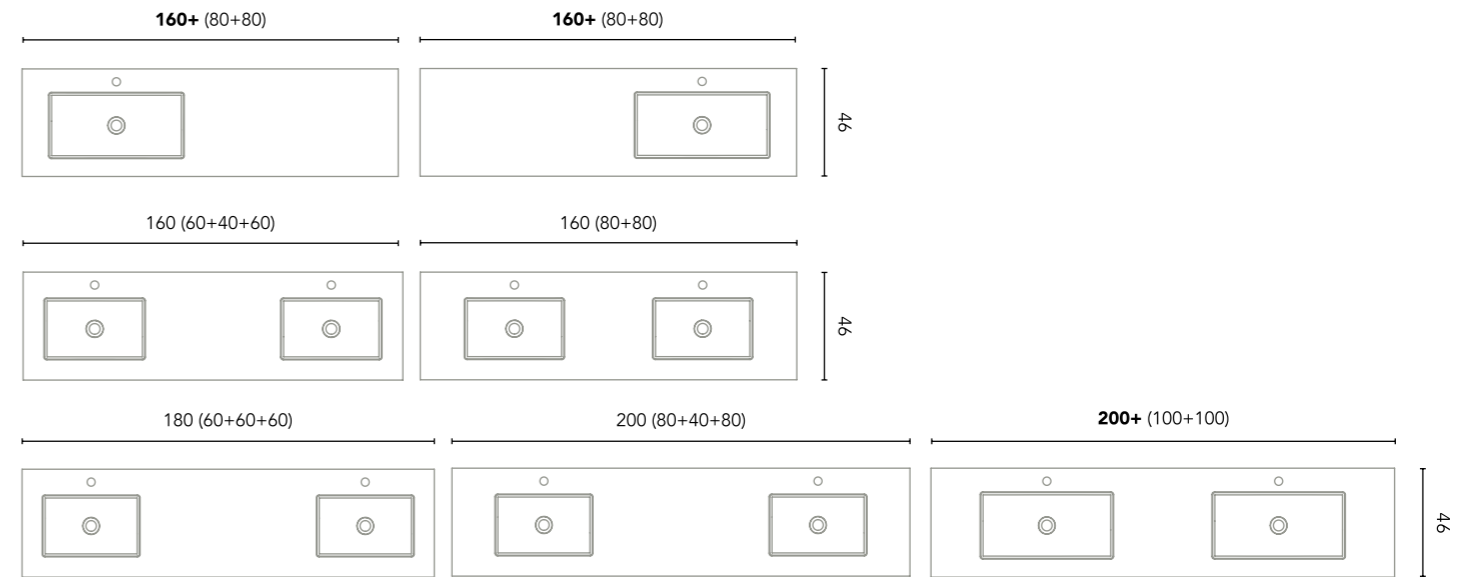

BUILT-IN WASHBASIN SKY

Matt finish. Sink depth 12. Thickness 1,2.

Worktop Sky 160-180-200

Finishes		160+ 1S L (80+80)	160+ 1S R (80+80)	160 2S (60+40+60)	160 2S (80+80)	180 2S (60+60+60)	200 2S (80+40+80)	200+ 2S (100+100)
Matt White	With faucet hole	126759	126760	126274	126761	126275	126276	126762
	No faucet hole	127075	127076	127074	127077	127078	127079	127080
		669€	669€	785€	785€	886€	918€	918€

The measures given in parenthesis indicate the units necessary for this composition.