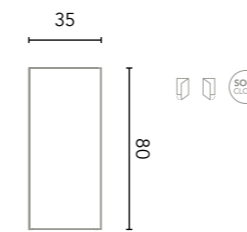

STYLE WALL UNITS

Interior: 2 glass shelves. Depth 15.

Wall unit 1 door

Finishes	1D REV
BL20M	126725
RO8	128198
OL1	128199
MA15M	126726
	156€