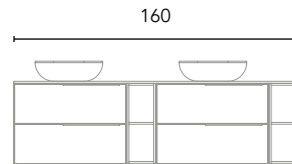

Compositions with countertop washbasin*

Composition 7
4 drawers + 2 Open modules
160 cm