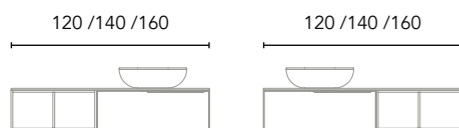

*Worktops in BL20M and MA15M in RRP. Not machined worktops.

Composition 10
1 drawer + 1 open module
Left or right composition

Finishes	Worktop	Open Module	60+60 1Dr 2G	Washbasin	80+60 1Dr 2G	Washbasin	100+60 1Dr 2G	Washbasin
RO8+A	Sand	Sand	C0074936	Sun Sand	C0074941	Block Sand	C0074946	Block Sand
OL1+A	Sand	Sand	C0074937	Sun Sand	C0074942	Block Sand	C0074947	Block Sand
MA15M+A	Sand	Sand	C0074938	Sun Sand	C0074943	Block Sand	C0074948	Block Sand
			877€		918€		960€	
BL20M+B	White	White	C0074939	Nysa	C0074944	Nomia	C0074949	Nomia
			798€		839€		881€	
BL20M+N	White	Black	C0074940	Nysa	C0074945	Nomia	C0074950	Nomia
			723€		764€		806€	