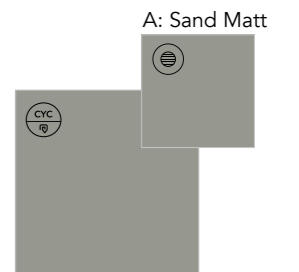

FINISHES

FURNITURE HANDLES

RO8: White Oak

OL1: Grey Elm

MA15M: Sand Matt

BL20M: Matt White

BL20M: Matt White

Compositions with countertop washbasin