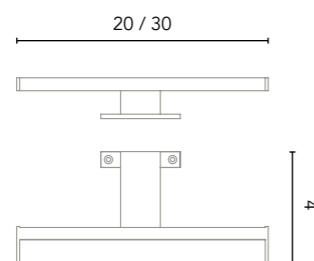

Uri

	20	30
126073	126266	
46€	73€	

Power 3W (20) / 4W (30)
Lumens 300 LM (20) / 400 LM (30)
Direction natural direct LED light
Temperature 4000 k
Tension 220V - 240V