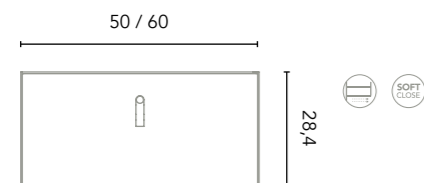

FURNITURE

Unit with drain protection and drawer organizer. Depth 35.

Furniture 1 drawer

Finishes	50 1Dr	60 1Dr
BL20M +N	127197	127200
OL1+M	127198	127201
RO8+M	127199	127202
	202€	219€