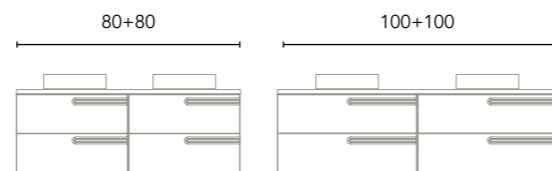

Composition 9 2 drawers + 2 drawers 160 - 200 cm