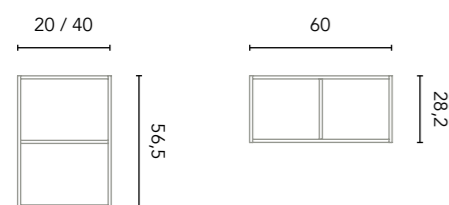

OPEN MODULE

Depth 45. Thickness 1,6.