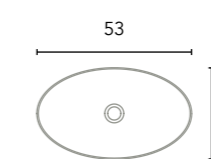

Sink depth 11,5.

126724
219€

Matt White

Wrapping foil in 2D

Ceramic washbasin

Solid Surface washbasin

Gel Coat washbasin

Mio 1