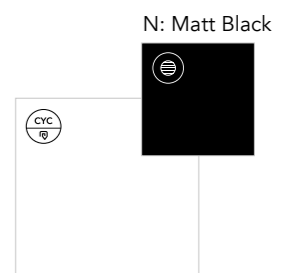

*Worktops in BL20M and MA15M in RRP. Not machined worktops.

FINISHES

FURNITURE HANDLES

RO8: White Oak

OL1: Grey Elm

MA15M: Sand Matt

BL20M: Matt White

BL20M: Matt White