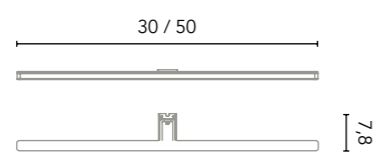

Luce

Finishes	30	50
Black	125158	-
Chrome	123395	123396
66€	106€	

Power 8W (30) / 12W (50)
Lumens 789 LM (30) / 1020 LM (50)
Direction natural direct LED light
Temperature 4000 k
Tension 220V - 240V