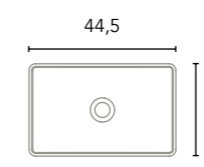

Taos (Solid Surface)
Matt White finish.
Sink depth 12.