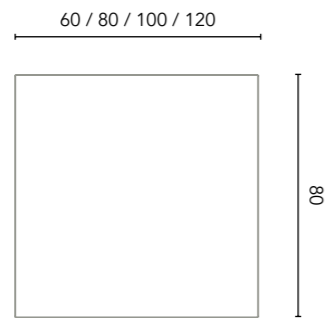

Blaze

60	80	100	120
128127	128128	128129	128130
265€	294€	330€	364€

Natural ambient LED light. LED strip 120 LEDs/meter. PVC back. Polished glass. Anti-corrosion treatment. Easy installation. 36 000 h of light. Temperature: 4000K / Tension: 220V-240V / Frequency: 50-60 Hz. Power: 20W Lumens: 850LM (60); 950LM (80); 1070LM (100); 1180LM (120). Depth: 3cm.