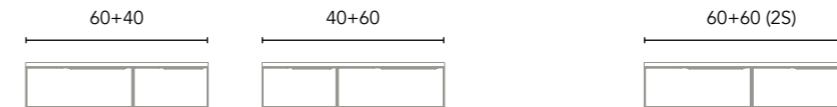

Finishes	Washbasin	60 1Dr	80 1Dr	100 1Dr	60+60 2Dr (2S)	80+80 2Dr (2S)	100+100 2Dr (2S)
RO8+A	Sky console	C0074981	C0074986	C0074991	C0074996	C0075001	C0075006
OL1+A	Sky console	C0074982	C0074987	C0074992	C0074997	C0075002	C0075007
MA15M+A	Sky console	C0074983	C0074988	C0074993	C0074998	C0075003	C0075008
BL20M+B	Sky console	C0074984	C0074989	C0074994	C0074999	C0075004	C0075009
BL20M+N	Sky console	C0074985	C0074990	C0074995	C0075000	C0075005	C0075010
		818€	903€	1.000€	1.603€	1.986€	2.206€

* Brackets for console Sky included in final RRP.
Console Sky with hole faucet. Siphon not included.

Composition 3
2 drawers
100cm Washbasin Enzo
120cm Washbasin Slim