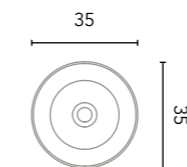

Washbasins for compositions with countertop washbasins

Nysa
Gloss White finish.
Sink depth 12,5.