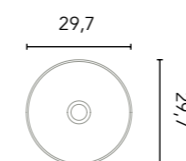

Washbasins for compositions with countertop washbasins

Sun Mini (ceramic)

Gloss White, Sand Matt finishes.
Sink depth 10,5.