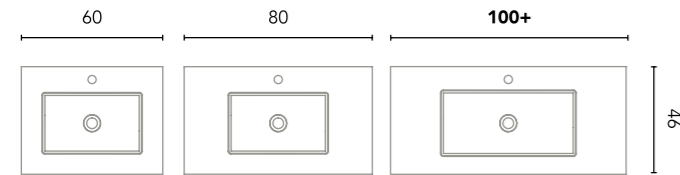

Sky (Solid Surface)

Matt finish. Sink depth 12. Height 10.

Sky console 60-80-100

	60	80	100+
With faucet hole	126277	126278	126279
No faucet hole	127081	127082	127083
	369€	419€	472€