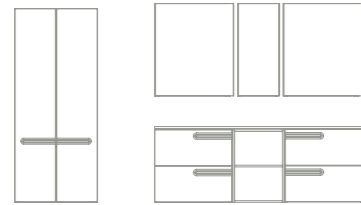

Econic 1

Forest Green
160 (60+40+60)
Page 16-19