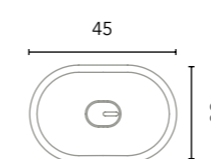

Solid Surface

Oval NEW

Sink depth 10,5.
Includes screen-printed trim in the same finish as the washbasin.

127553
274€