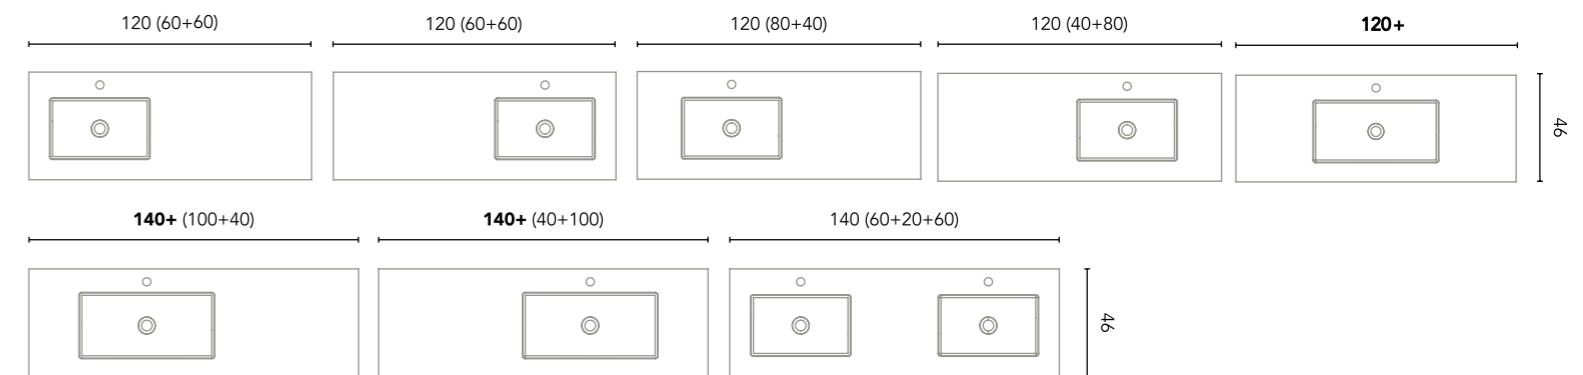

Sky

Matt finish. Sink depth 12. Thickness 1,2.

The measures given in parenthesis indicate the units necessary for this composition.

Sky

Washbasin Sky 60-80-100-120 (2S)

Finishes	60	80	100+	100 1S L (60+40)	100 1S R (40+60)	120 2S (60+60)
Matt White With faucet hole	126267	126268	126269	126753	126754	126272
No faucet hole	127061	127062	127063	127064	127065	127068
	262€	315€	393€	393€	393€	550€
Pure White With faucet hole	129885	129886	129887			129888
Dark White With faucet hole	129889	129890	129891			129892
Piombo With faucet hole	129893	129894	129895			129896
Sand With faucet hole	129897	129898	129899			129900
	400€	440€	480€			590€