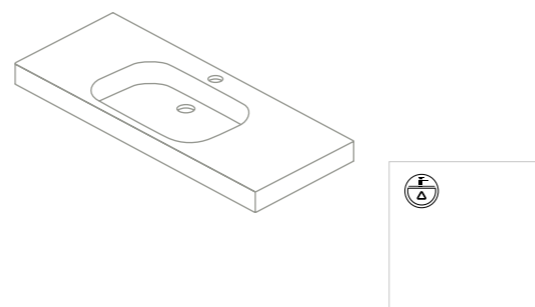

CONSOLE BUILT-IN WASHBASINS*

Sky (Solid Surface)

Matt finish. Sink depth 12. Height 10.

Matt White

Sky console 50-60

50	60
127117	127118
318€	360€

COUNTERTOP WASHBASINS

Ceramics

Sun Mini

Sink depth 10,5.

Finishes	30
White	126996
Sand	127158
	118€

126986

39€

Brackets (1 unit)

Worktop bracket with Sky console and reduced depth. 2 brackets required per worktop.

Solid Surface washbasin

Ceramic washbasin