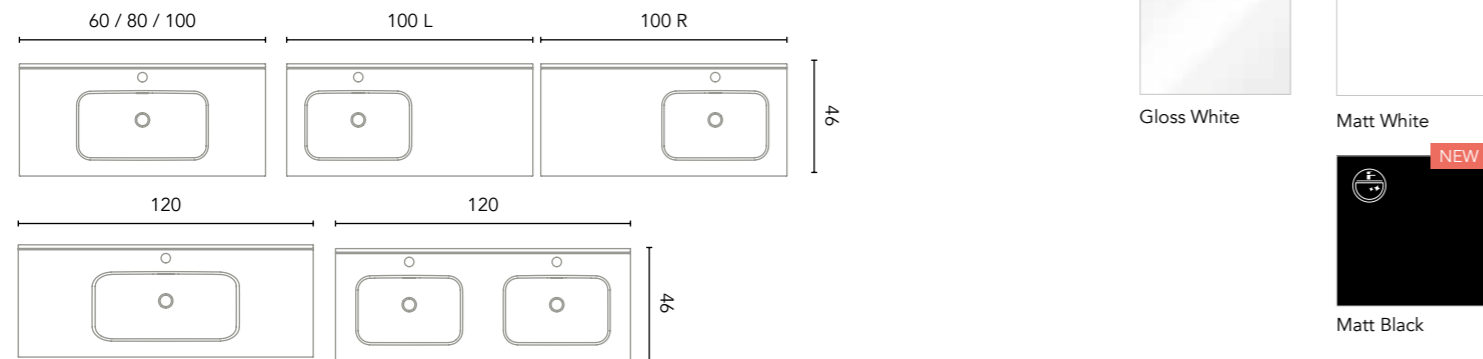

Enzo (ceramic)

Sink depth 12. Thickness 2,1.

Washbasin Enzo 60-80-100-120

Finishes	60	80	100	100 1S L	100 1S R	120 1S	120 2S
Gloss White	126222	126224	126225	126984	126985	126226	126227
	126€	148€	203€	255€	255€	377€	377€
Matt White	129258	129259	129260	129261	129262		129263
Matt Black	129264	129265	129266	129267	129268		129269
	185€	252€	304€	304€	304€		586€