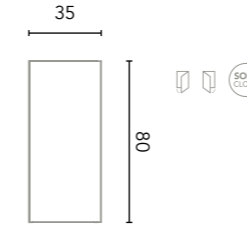

STYLE WALL UNITS

Interior: 2 glass shelves. Depth 15.

Wall unit 1 door

Finishes	1D REV
BL1B	123237
BL22M	128194
NG3M	128197
AZ6M	128196
AZ7M	129907
VD18M	129908
GR45M	129909
TE1M	129910
	134€