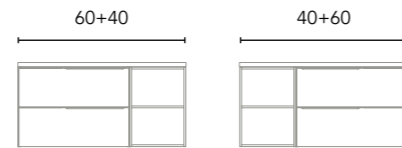

Finishes	Washbasin	60 2Dr	120 4Dr (2S)
RO8+A	Slim	C0074831	C0074846
OL1+A	Slim	C0074832	C0074847
MA15M+A	Slim	C0074833	C0074848
BL20M+B	Slim	C0074834	C0074849
BL20M+N	Slim	C0074835	C0074850
		539€	1.203€

Composition 2
2 drawers + Open module
100cm
Washbasin Enzo