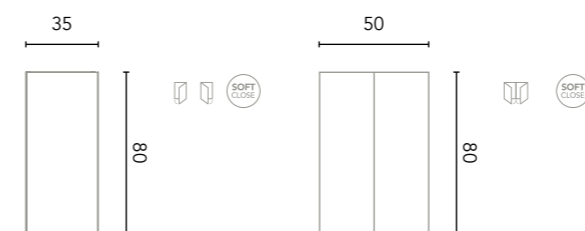

OPEN MODULE

Depth 45. Thickness 1,6.

WALL UNIT STYLE

Interior: 2 glass shelves. For finishes BL1B, GR16B, GR21 and NO14, 2 wooden shelves. Depth 15.

Wall units 1 and 2 doors

Finishes	1D REV	2D
BL1B	123237	123241
GR16B	123238	123242
GR21	125317	125318
NO14	123240	123244
RO12	129294	129293
VD19M	129830	129829
GR35M	128195	128201
NG3M	128197	128203
AZ6M	128196	128202
BL22M	128194	128200
	134€	170€