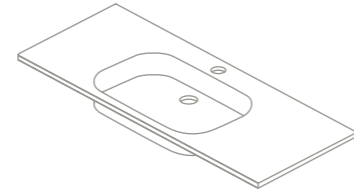

BL20M: Matt White

WORKTOPS WITH BUILT-IN WASHBASINS

Slim (ceramic)

Gloss finish. Sink depth 12,5. Thickness 2.

Washbasin Slim 60-80-100-120

60	80	100	120 1S L	120 2S
123341	123343	123344	125316	123345
126€	148€	203€	377€	377€