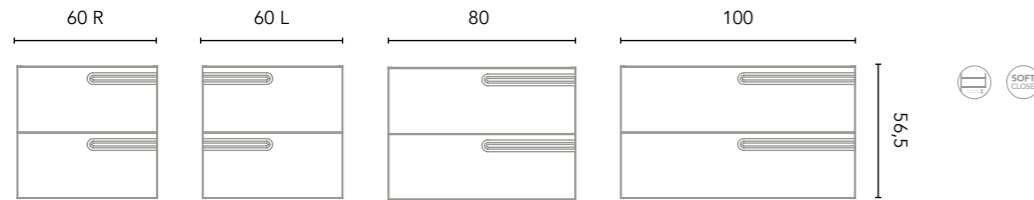

FURNITURE

Unit with drain protection and drawer organizer. Depth 45.

Furniture 2 drawers

Finishes	60 2Dr R	60 2Dr L	80 2Dr	100 2Dr
BL1B	128930	128938	128946	128954
BL22M	128931	128939	128947	128955
NG3M	128932	128940	128948	128956
AZ6M	128933	128941	128949	128957
AZ7M	128934	128942	128950	128958
VD18M	128935	128943	128951	128959
GR45M	128936	128944	128952	128960
TE1M	128937	128945	128953	128961
	420€	420€	450€	480€

BASE UNIT

Auxiliary unit, without lid, nor drain protection and drawer organizer. Doesn't admit washbasin. Depth 45.