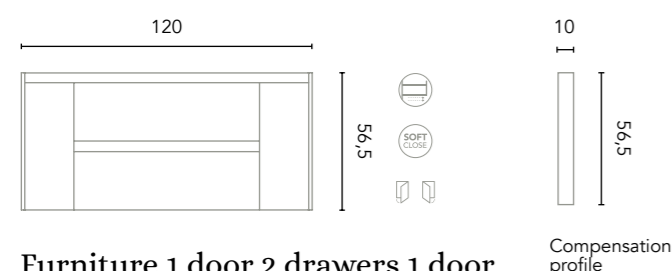

Furniture 1 door 2 drawers 1 door

Finishes	120 1D 2Dr 1D	Profile
BL18B	124527	128612
RO5	124528	128624
FR2	124529	128616
BL20M	127245	128614
MA15M	127246	128620
	539€	44€