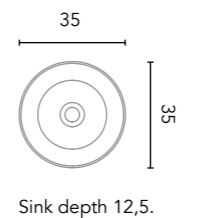

COUNTERTOP WASHBASINS

Ceramics

Galaxy

116985
120€

Gloss White

Nomia

125818
120€

Gloss White

With the Nomia washbasin, in a worktop for a 60 cm module (or composition that includes it) you cannot put faucets on the worktop, you must use wall-mounted faucets.

Nysa

125816
120€

Gloss White

Zala

125817
120€

Gloss White

COUNTERTOP WASHBASINS

Ceramics

Block

Sand Matt	126289
Matt Black	128410
Cotton	128822
Piombo	129906
Grey Vintage	129956
274€	

Sand Matt

Matt Black

Cotton

Sun

Sand Matt	126288
Matt Black	128409
Cotton	128821
Piombo	129905
Grey Vintage	129955
274€	

Piombo

Grey Vintage

Solid Surface

Oval NEW

127553
274€

Sink depth 10,5.
Includes screen-printed trim in the same finish as the washbasin.

Matt White

Taos

126290
219€

Sink depth 12.

Matt White

Volta

126724
219€

Sink depth 11,5.

Matt White