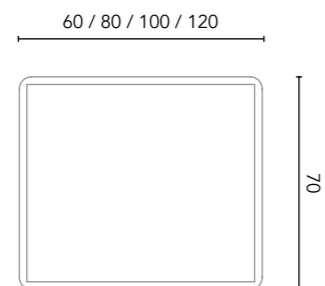

Stella

60	80	100	120
121850	121851	121852	121853
244€	263€	300€	326€

Ambient white LED light integrated into the mirror. Mirror with rounded edges. Polished glass. 220V - 240V 1 x m x. 15W. Depth: 2,1cm. Features a recess for the transformer. Mirror with rear.