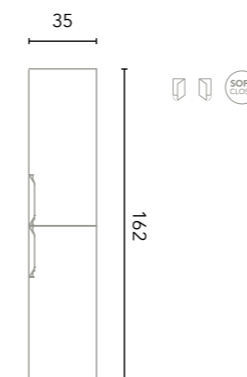

COLUMN

Interior: 2 mobile glass shelves and 1 fixed wooden shelf. Depth 24.

Column 2 doors

Finishes	2D REV
BL19	126498
RO6	126499
MA15M	126500
BL20M	126501
	291€

More accessory options available on page 224.

Mirrors, mirror cabinets and lights available from page 226.

Measurements of the dimensions in cm.

Soft close system

Wrapping foil in 2D

Push opening-closing

Opening to the left or to the right

Fully extraction drawers

Opening of central doors

FINISHES