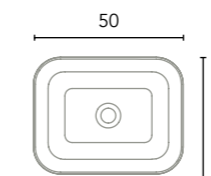

It is necessary to attach plan with all the mesures.

COUNTERTOP WASHBASINS

Ceramics

Galaxy

Sink depth 14.

116985
120€

Nomia

Sink depth 13.