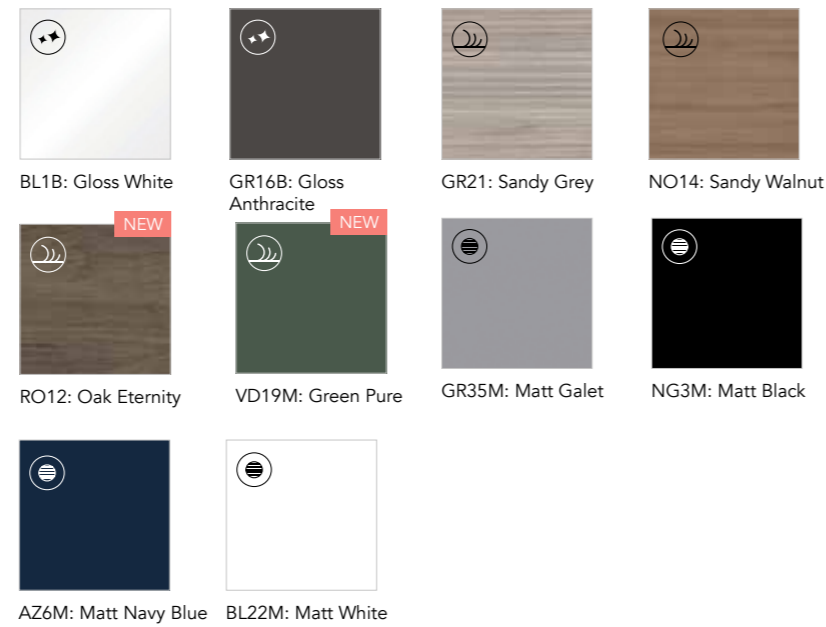

MACHINED WORKTOP FOR COUNTERTOP WASHBASIN.

Depth 46. Worktops valid only for 60, 80 and 100 modules with central basin.

Machined worktop

Finishes	60	80	100
BL1B	126579	126583	126587
GR16B	126580	126584	126588
GR21	126581	126585	126589
NO14	126582	126586	126590
RO12	129295	129296	129297
VD19M	129831	129832	129833
GR35M	127914	127918	127922
NG3M	127915	127919	127923
AZ6M	127916	127920	127924
BL22M	127917	127921	127925
	78€	91€	109€