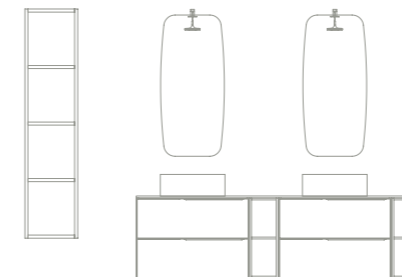

Mio 6

Grey Elm. Sand Matt
200 (80+20+80+20)
Page 74-77