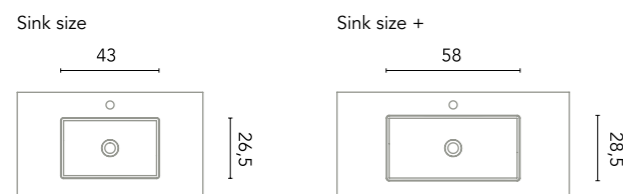

Brackets (1 unit)

Bracket for Sky console with built-in washbasin (40 x 1,7 x 3,5 cm). For sizes from 60 to 120 cm, with centered sink: 2 brackets; 120 cm (displaced sink, two sinks) 140 cm: 3 brackets; 160 to 200 cm: 4 brackets.

Solid Surface washbasin

Gel Coat washbasin