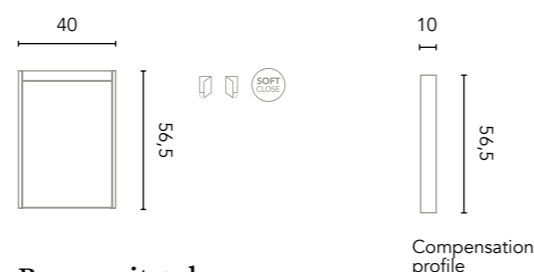

BASE UNIT

Auxiliary unit, without lid. Depth 45. Interior: 1 glass shelf.

Base unit 1 door

Finishes	40 1D L	40 1D R	Profile
BL18B	127456	127451	128612
RO5	127458	127453	128624
FR2	127457	127452	128616
BL20M	127459	127454	128614
MA15M	127460	127455	128620
	214€	214€	44€

OPEN MODULE

Gloss lacquered / Matt lacquered. Depth 45. Thickness 1,3.

Module 2 gaps

Finishes	20
Gloss White	126679
Matt White	127987
Matt Black	127985
	103€
Sand Matt	126983
	103€

STYLE WALL UNITS

Interior: 2 glass shelves. Depth 15.