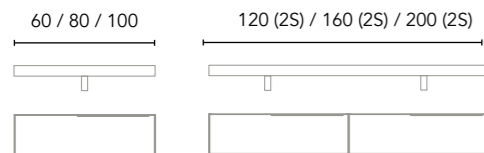

Finishes	Washbasin	Open Module	60+40 2Dr 2G L	40+60 2Dr 2G R
RO8+A	Enzo	Sand Matt	C0074836	C0074841
OL1+A	Enzo	Sand Matt	C0074837	C0074842
MA15M+A	Enzo	Sand Matt	C0074838	C0074843
			898€	898€
BL20M+B	Enzo	White	C0074839	C0074844
			944€	944€
BL20M+N	Enzo	Black	C0074840	C0074845
			898€	898€

Composition 4
Base unit
60 - 200 cm
Sky console