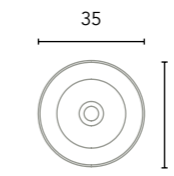

Nysa

Sink depth 12,5.

125816
120€