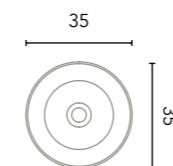

Washbasins for compositions with countertop washbasins

Nysa (ceramic)

Gloss White finish.
Sink depth 12,5.