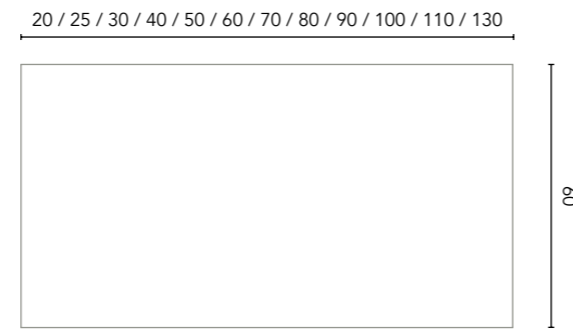

Mirror

Depth: 2.
Mirror with rear, without recess, 1.6 and mirror edge.

Mirror cabinet 50

50 1D
126704
260€

Mirror cabinet Premium 50

50 1D
C0075617
407€

Shelf mirror

Depth: 10,5.
Satin grey aluminum shelf.