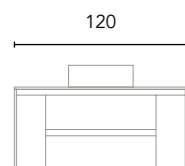

Compositions with countertop washbasins

Composition 3
1 door + 2 drawers + 1 door
120 cm