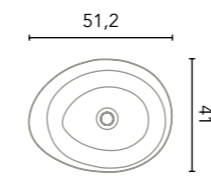

COUNTERTOP WASHBASINS

Ceramics

Galaxy

Sink depth 14.

116985
120€