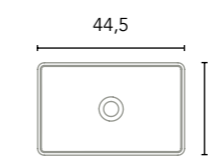

Taos

Sink depth 12.

126290
219€