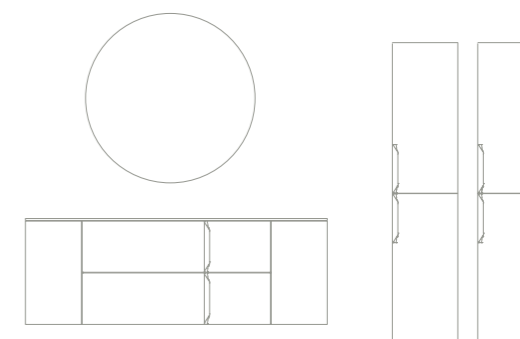

Wave

Matt White

160 (30+100+30)