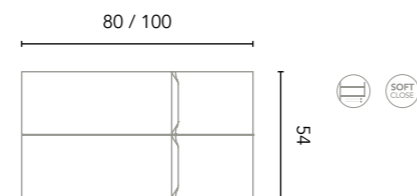

FURNITURES

Depth 48 / 52. For single-drawer cabinets, 1 organiser box is included, for two-drawer cabinets, 2 organiser boxes are included.

Furniture 1 drawer

Finishes	80 1Dr	100 1Dr
BL19	126466	126470
RO6	126467	126471
MA15M	126468	126472
BL20M	126469	126473
	346€	458€

Furniture 2 drawers

Finishes	80 2Dr	100 2Dr
BL19	126474	126478
RO6	126475	126479
MA15M	126476	126480
BL20M	126477	126481
	510€	602€

BASE UNIT

Interior Base unit height 38: no shelf. Depth 43.

Interior Base unit height 54: 1 glass shelf. Depth 43.

Base unit 1 door

Finishes	1D R (H.38)	1D L (H.38)	1D R (H.54)	1D L (H.54)
BL19	126482	126486	126490	126494
RO6	126483	126487	126491	126495
MA15M	126484	126488	126492	126496
BL20M	126485	126489	126493	126497
	183€	183€	183€	183€

STYLE WALL UNITS

Interior: 2 glass shelves. Depth 15.

Wall unit 1 door

Finishes	1D REV
BL19	125808
RO6	125296
MA15M	126726
BL20M	126725
	156€

Wall unit 2 doors

Finishes	2D
BL19	125812
RO6	125299
MA15M	126728
BL20M	126727
	183€

COLUMN

Interior: 2 mobile glass shelves and 1 fixed wooden shelf. Depth 24.

Column 2 doors

Finishes	2D REV
BL19	126498
RO6	126499
MA15M	126500
BL20M	126501
	291€

More accessory options available on page 224.

Mirrors, mirror cabinets and lights available from page 226.

Measurements of the dimensions in cm.

Soft close system

Wrapping foil in 2D

Push opening-closing

Opening to the left or to the right

Fully extraction drawers

Opening of central doors

FINISHES