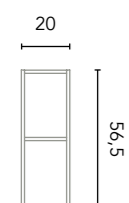

OPEN MODULE

Gloss lacquered / Matt lacquered. Depth 45. Thickness 1,3.