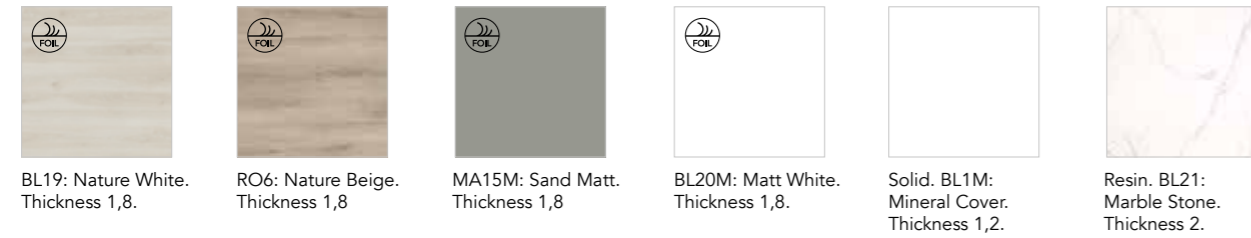

BL19: Nature White. Thickness 1,8.
RO6: Nature Beige. Thickness 1,8.
MA15M: Sand Matt. Thickness 1,8.
BL20M: Matt White. Thickness 1,8.
Solid. BL1M: Mineral Cover. Thickness 1,2.
Resin. BL21: Marble Stone. Thickness 2.