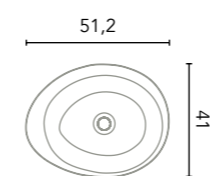

It is necessary to attach plan with all the mesures.

COUNTERTOP WASHBASINS

Ceramics

Galaxy

Sink depth 14.

116985
120€

Nomia

Sink depth 13.