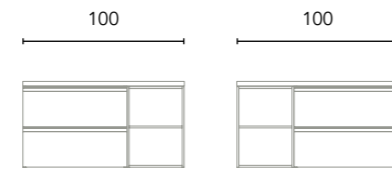

Finishes	Open Module	Washbasin	60+40 2Dr 2G L	40+60 2Dr 2G R
GR21	GR21	Enzo	C0075035	C0075043
NO14	NO14	Enzo	C0075036	C0075044
BL1B	BL1B	Enzo	C0075037	C0075045
BL22M	BL22M	Enzo	C0075038	C0075046
GR35M	GR35M	Enzo	C0075039	C0075047
AZ6M	AZ6M	Enzo	C0075040	C0075048
GR16B	GR16B	Enzo	C0075041	C0075049
NG3M	NG3M	Enzo	C0075042	C0075050
RO12	RO12	Enzo	C0077148	C0077150
VD19M	VD19M	Enzo	C0077149	C0077151
			689€	689€

Composition 4*
Console Sky + Base unit
60 - 200 cm