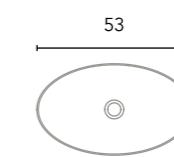

Solid Surface

Oval NEW

Sink depth 10,5.
Includes screen-printed trim
in the same finish as the
washbasin.

127553
274€

Taos

Sink depth 12.

126290
219€

Volta