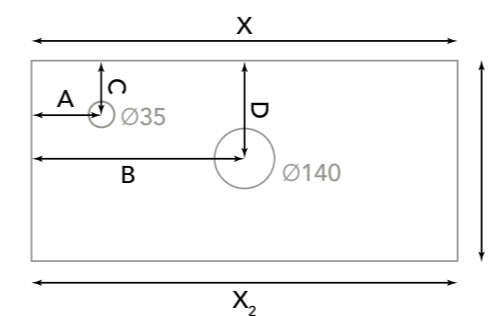

Types of worktops

Types of worktops

Custom worktops with standard measurements

Standard width measurements: 60 - 80 - 100 - 120 - 140 - 160 - 180 - 200 cm.

Finishes	
Mineral Cover	126838
Concretech	126839
Marble Stone	126840

Custom worktops completely personalized

For non-standard measures

Finishes	
Mineral Cover	128327
Concretech	128328
Marble Stone	128329

X = width
Y = Depth (455 mm)
A = distance from the center of the tap hole
B = distance from the center of the sink hole
C = distance from the wall to center of tap hole
D = distance from the wall to center of sink hole

Faucet = ø35 mm
Drain = ø140 mm

Technical drawings required to attach to all orders

It is necessary to attach a plan together with the order.