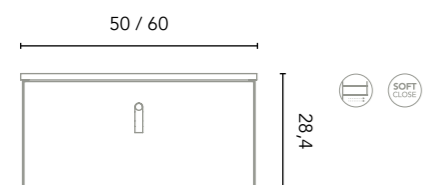

BASE UNIT

Auxiliary unit with lid and without drain protection nor drawer organizer. Doesn't admit washbasin. Depth 35.