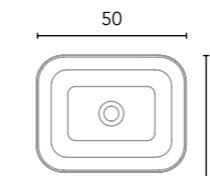

Gel Coat. BL25:
Dark White Slate.
Thickness 1,2.

Gel Coat. GR47:
Piombo Slate.
Thickness 1,2.

COUNTERTOP WASHBASINS

Ceramics

Galaxy

Sink depth 14.

116985
120€

Nomia