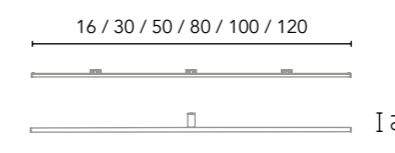

Alea

	16	30	50	80	100	120
123062	124862	124863	124864	122868	123029	
52€	80€	121€	187€	228€	269€	

Power 3W (16) / 6W (30) / 10W (50) / 15W (80) / 12W (100) / 12W (120)
Lumens 250 LM (16) / 450 LM (30) / 800 LM (50) / 1300 LM (80) / 1000 LM (100)
Direction natural direct LED light
Temperature 4000 k
Tension 230 V