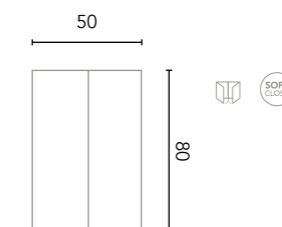

FURNITURE

Unit with drain protection and drawer organizer. Depth 35.

Furniture 1 drawer

Finishes	50 1Dr	60 1Dr
BL20M +N	127197	127200
OL1+M	127198	127201
RO8+M	127199	127202
	202€	219€

Furniture 2 drawers

Finishes	50 2Dr	60 2Dr
BL20M +N	127203	127206
OL1+M	127204	127207
RO8+M	127205	127208
	328€	341€

BASE UNIT

Auxiliary unit with lid and without drain protection nor drawer organizer. Doesn't admit washbasin. Depth 35.

Base unit 1 drawer

Finishes	50 1Dr	60 1Dr
BL20M +N	127209	127212
OL1+M	127210	127213
RO8+M	127211	127214
	190€	202€

METAL SHELF

Lacquered. Depth 35.

Metal shelf

Finishes	50	60
Matt Black	127101	127102
Sand Matt	127103	127104
	81€	87€

STYLE WALL UNITS

Interior: 2 glass shelves. Depth 15.

Wall unit 1 door

Finishes	1D REV
BL20M	126725
OL1	128199
RO8	128198
	156€

Wall unit 2 doors

Finishes	2D
BL20M	126727
OL1	128205
RO8	128204
	183€

MIRROR

Polished glass.

Mirror Little

Ø 50
127280
87€

More accessory options available on page 224.
Mirrors, mirror cabinets and lights available from page 226.
Measurements of the dimensions in cm.

- Fully extraction drawers
- Wrapping foil in 2D
- Leather
- Soft close system
- Opening of central doors
- Opening to the left or to the right
- Matt lacquered

FINISHES

FURNITURE HANDLE

METAL SHELF