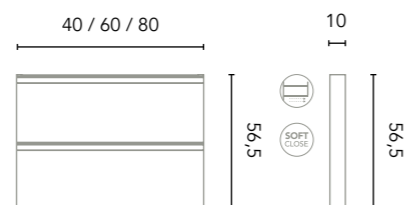

Base unit 2 drawers

Finishes	40 2Dr	60 2Dr	80 2Dr	Profile
BL1B	126667	126671	126675	128613
GR16B	126668	126672	126676	128617
GR21	126669	126673	126677	128618
NO14	126670	126674	126678	128622
RO12	129285	129286	129287	129957
VD19M	129821	129822	129823	129844
GR35M	127669	127673	127677	128619
NG3M	127670	127674	127678	128621
AZ6M	127671	127675	127679	128611
BL22M	127672	127676	127680	128615
	287€	306€	316€	34€