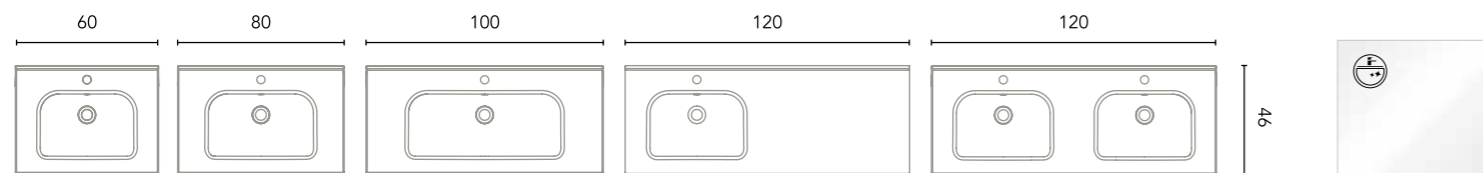

WORKTOPS WITH BUILT-IN WASHBASINS

Slim (ceramic)

Gloss finish. Sink depth 12,5. Thickness 2.

Worktop Slim 60-80-100-120

60	80	100	120 1S L	120 2S
123341	123343	123344	125316	123345
126€	148€	203€	377€	377€