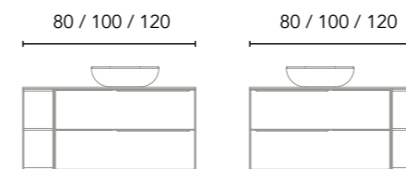

Finishes	Worktop	Open Module	60+40 2G 2Dr	Washbasin	80+40 2G 2Dr	Washbasin	100+40 2G 2Dr	Washbasin
RO8+A	Sand	Sand	C0074896	Sun Sand	C0074901	Block Sand	C0074906	Block Sand
OL1+A	Sand	Sand	C0074897	Sun Sand	C0074902	Block Sand	C0074907	Block Sand
MA15M+A	Sand	Sand	C0074898	Sun Sand	C0074903	Block Sand	C0074908	Block Sand
			1.036€		1.092€		1.147€	
BL20M+B	White	White	C0074899	Nysa	C0074904	Nomia	C0074909	Nomia
			928€		982€		1.039€	
BL20M+N	White	Black	C0074900	Nysa	C0074905	Nomia	C0074910	Nomia
			882€		938€		993€	

*Worktops in BL20M and MA15M in RRP. Not machined worktops.