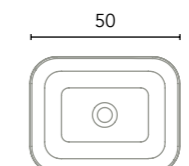

Nomia (ceramic)

Gloss White finish.
Sink depth 13.