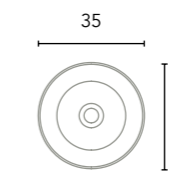

Nysa

Sink depth 12,5.

125816
120€