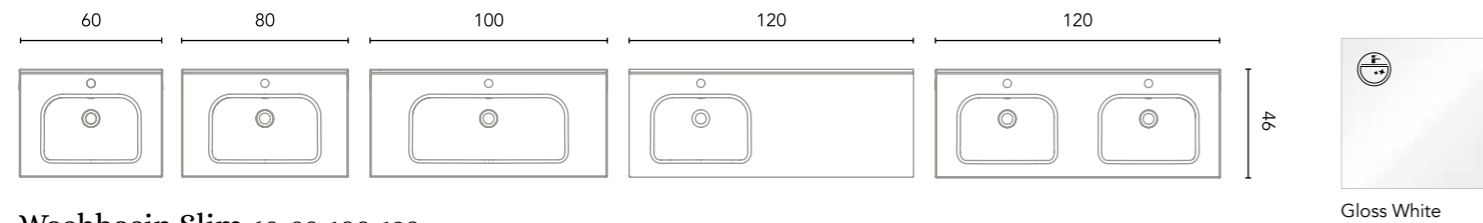

WORKTOPS WITH BUILT-IN WASHBASINS

Slim (ceramic)

Gloss finish. Sink depth 12,5. Thickness 2.

Washbasin Slim 60-80-100-120

60	80	100	120 1S L	120 2S
123341	123343	123344	125316	123345
126€	148€	203€	377€	377€