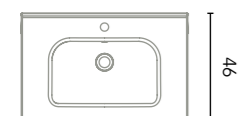

Washbasins for compositions with countertop washbasins

Slim (ceramic)

Worktop with built-in washbasin.
Gloss White finish.
Sink depth 12,5.
Thickness 2.