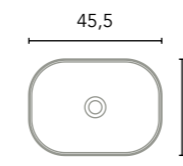

Block (ceramic)

Sand Matt finish.
Sink depth 13,5.