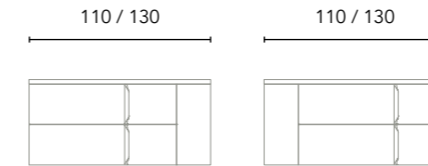

Composition 2 2 drawers + 1 door 110 - 130 cm