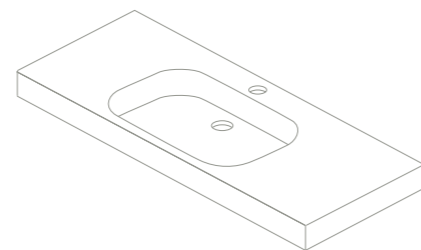

Worktop with console built-in washbasin