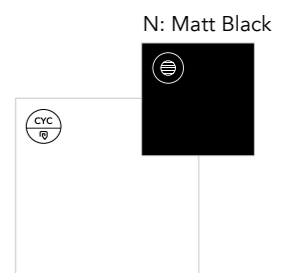

FINISHES

FURNITURE HANDLES

RO8: White Oak

OL1: Grey Elm

MA15M: Sand Matt

BL20M: Matt White

BL20M: Matt White

Compositions with countertop washbasin