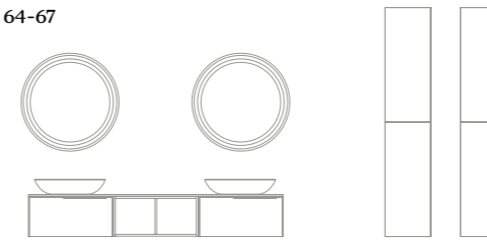

Mio 3

Matt White
180 (60 +60+60)
Page 64-67