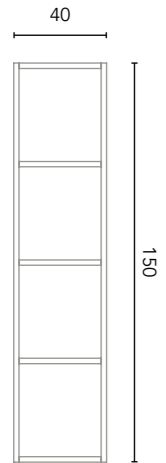

AUXILIARIES SQUARE

Structure in Matt Black

Open column

Depth 35

Finishes	Finishes
BL1B C0074820	BL20M C0074822
GR16B C0074821	AZ6M C0074828
GR21 C0074823	NG3M C0074829
NO14 C0074824	GR35M C0074830
FR2 C0074825	496€
RO5 C0074826	
MA15M C0074827	
462€