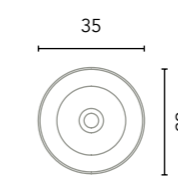

Nysa

Sink depth 12,5.

125816
120€