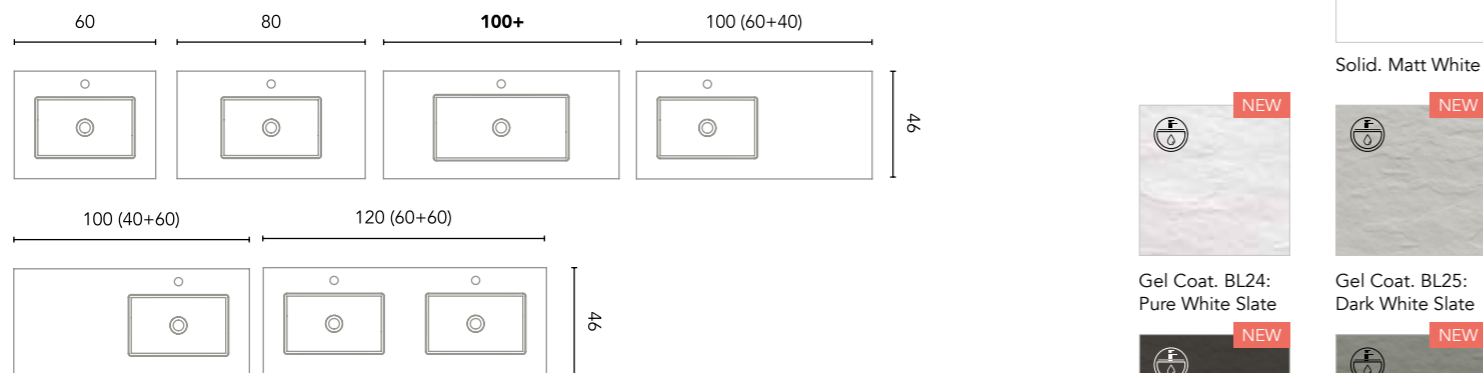

Sky

Matt finish. Sink depth 12. Thickness 1,2.

The measures given in parenthesis indicate the units necessary for this composition.

Sky

Worktop Sky 60-80-100-120 (2S)

Finishes	60	80	100+	100 1S L (60+40)	100 1S R (40+60)	120 2S (60+60)
Matt White With faucet hole	126267	126268	126269	126753	126754	126272
No faucet hole	127061	127062	127063	127064	127065	127068
	262€	315€	393€	393€	393€	550€
Pure White With faucet hole	129885	129886	129887			129888
Dark White With faucet hole	129889	129890	129891			129892
Piombo With faucet hole	129893	129894	129895			129896
Sand With faucet hole	129897	129898	129899			129900
	400€	440€	480€			590€