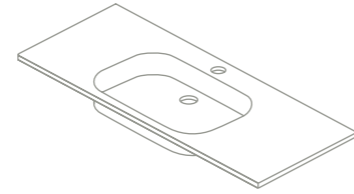

VD18M: Forest Green

GR45M: Grey Vintage

TE1M: Terracotta

WORKTOPS WITH BUILT-IN WASHBASINS

Slim (ceramic)

Gloss finish. Sink depth 12,5. Thickness 2.

Worktop Slim 60-80-100-120

60	80	100	120 1S L	120 2S
123341	123343	123344	125316	123345
126€	148€	203€	377€	377€