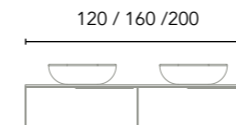

Finishes	Worktop	60+40 Washbasin	80+40 Washbasin	100+40 Washbasin
RO8+A	Sand	C0074951 Sun Sand	C0074956 Block Sand	C0074961 Block Sand
OL1+A	Sand	C0074952 Sun Sand	C0074957 Block Sand	C0074962 Block Sand
MA15M+A	Sand	C0074953 Sun Sand	C0074958 Block Sand	C0074963 Block Sand
		934€	971€	1.017€
BL20M+B	White	C0074954 Nysa	C0074959 Nomia	C0074964 Nomia
BL20M+N	White	C0074955 Nysa	C0074960 Nomia	C0074965 Nomia
		780€	817€	863€