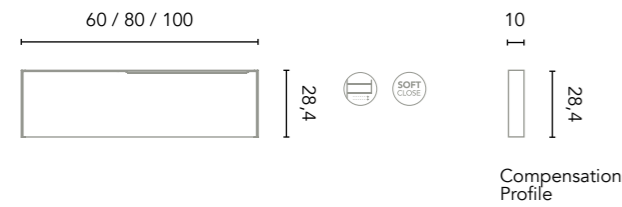

FURNITURE

Unit with drain protection and drawer organizer. Depth 45.

Furniture 1 drawer

Finishes	60 1Dr	80 1Dr	100 1Dr	Profile
BL20M+B	126363	126368	126373	128628
BL20M+N	126364	126369	126374	128628
RO8+A	126365	126370	126375	128637
OL1+A	126366	126371	126376	128636
MA15M+A	126367	126372	126377	128633
	280€	301€	327€	44€