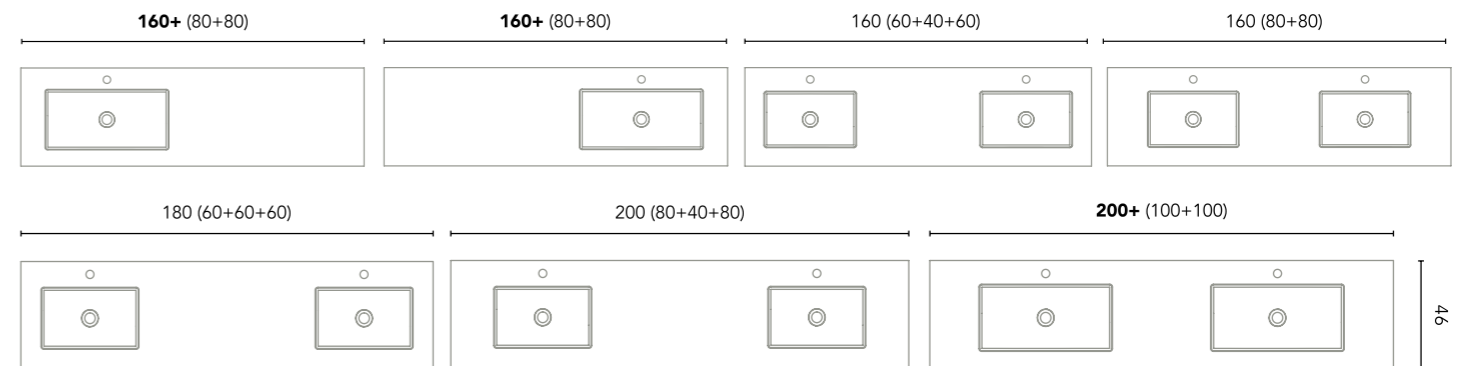

Worktop Sky 160-180-200

Finishes	160+ 1S L (80+80)	160+ 1S R (80+80)	160 2S (60+40+60)	160 2S (80+80)	180 2S (60+60+60)	200 2S (80+40+80)	200+ 2S (100+100)
Matt White With faucet hole	126759	126760	126274	126761	126275	126276	126762
No faucet hole	127075	127076	127074	127077	127078	127079	127080
	669€	669€	785€	785€	886€	918€	918€