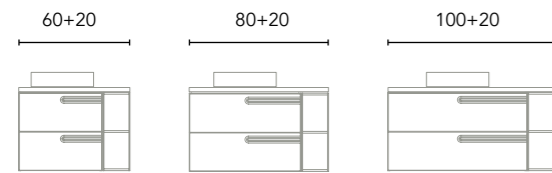

Matt White

Compositions with countertop washbasin*

Composition 11 2 drawers + Open Module 80 - 100 -120 cm

Finishes	Lid	Washbasin	60+20 2Dr 2G	80+20 2Dr 2G	100+20 2Dr 2G
BL1B	BL1B	Oval	C0077078	C0077086	C0077094
NG3M	NG3M	Oval	C0077080	C0077088	C0077096
AZ6M	AZ6M	Oval	C0077081	C0077089	C0077097
AZ7M	AZ7M	Oval	C0077082	C0077090	C0077098
VD18M	VD18M	Oval	C0077083	C0077091	C0077099
GR45M	GR45M	Oval	C0077084	C0077092	C0077100
TE1M	TE1M	Oval	C0077085	C0077093	C0077101
			1.008€	1.052€	1.093€
BL22M	BL20M	Oval	C0077079	C0077087	C0077095
			995€	1.043€	1.089€