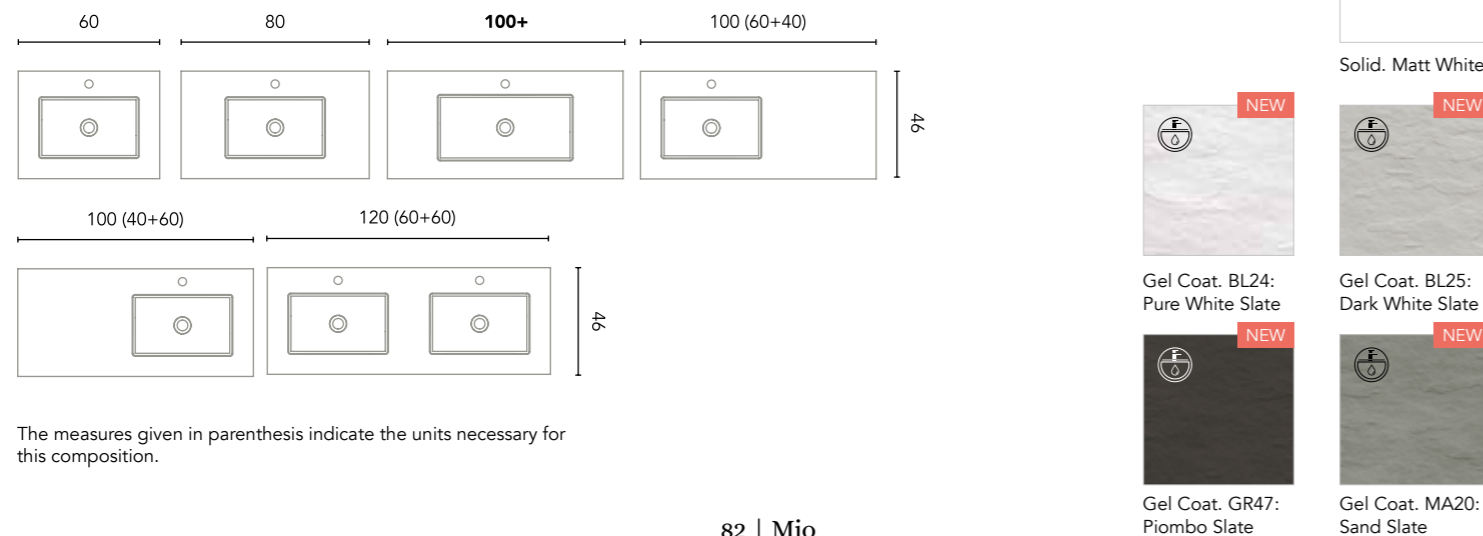

Sky

Matt finish. Sink depth 12. Thickness 1,2.

The measures given in parenthesis indicate the units necessary for this composition.

Sky

Washbasin Sky 60-80-100-120 (2S)

Finishes	60	80	100+	100 1S L (60+40)	100 1S R (40+60)	120 2S (60+60)
Matt White With faucet hole	126267	126268	126269	126753	126754	126272
No faucet hole	127061	127062	127063	127064	127065	127068
	262€	315€	393€	393€	393€	550€
Pure White With faucet hole	129885	129886	129887			129888
Dark White With faucet hole	129889	129890	129891			129892
Piombo With faucet hole	129893	129894	129895			129896
Sand With faucet hole	129897	129898	129899			129900
	400€	440€	480€			590€