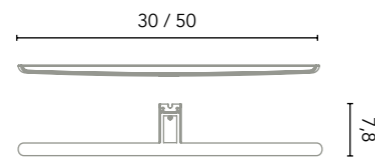

LIGHT WALLS

LIGHT WALLS

Llum

	30	50
124752	124753	
66€	106€	

Power 8W (30) / 12W (50)
Lumens 789 LM (30) / 1020 LM (50)
Direction natural direct LED light
Temperature 4000 k
Tension 220V - 240V