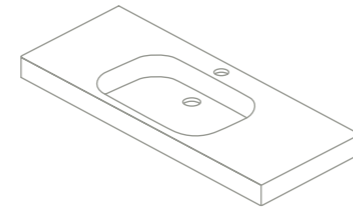

CONSOLE BUILT-IN WASHBASINS*