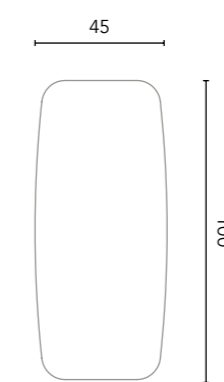

Longo copper

45
125527
170€

Wooden back panel with grey finish. 4 mm rectangular polished glass with rounded edges and oval shape. Features a recess for the transformer. Depth: 2cm. Mirror with rear.

ECO

LED light

IP44 Class II

On-Off sensor

Anti-fog mirror

Mirror with integrated light