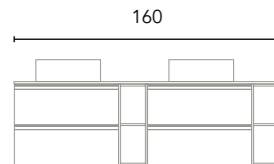

Compositions with countertop washbasins

Composition 10
4 drawers + 2 Open Module
160 cm

Finishes	Open Module	80+20+80+20 4Dr2G	2 Washbasins
GR21	GR21	C0075203	Nysa
NO14	NO14	C0075204	Nysa
BL1B	BL1B	C0075205	Nysa
BL22M	BL22M	C0075206	Nysa
GR35M	GR35M	C0075207	Nysa
AZ6M	AZ6M	C0075208	Nysa
GR16B	GR16B	C0075209	Nysa
NG3M	NG3M	C0075210	Nysa
RO12	RO12	C0077188	Nysa
VD19M	VD19M	C0077189	Nysa
1.213€