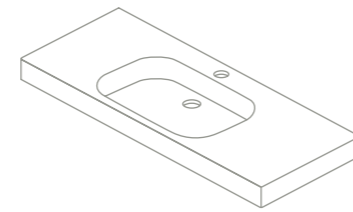

CONSOLE BUILT-IN WASHBASINS*

Sky (Solid Surface)

Matt finish. Sink depth 12. Height 10.

Sky console 60-80-100

	60	80	100+
With faucet hole	126277	126278	126279
No faucet hole	127081	127082	127083
	369€	419€	472€

Sky console 120

	120+	120 1S L	120 1S R	120 2S
With faucet hole	126280	126281	126282	126283
No faucet hole	127084	127085	127086	127087
	524€	524€	524€	785€

Sky console 140-160-180-200

	140 2S	160 2S	180 2S	200+ 2S
With faucet hole	126284	126285	126286	126287
No faucet hole	127088	127089	127090	127091
	918€	1.049€	1.114€	1.181€

* Necessary to include brackets for the installation of worktops with console.

Brackets (1 unit)

Bracket for Sky console with built-in washbasin (40 x 1,7 x 3,5 cm). For sizes from 60 to 120 cm, with centered sink: 2 brackets; 120 cm (displaced sink, two sinks) 140 cm: 3 brackets; 160 to 200 cm: 4 brackets.

LIDS

Depth 46. Thickness 1,6. Doesn't admit washbasin.

Lids

Finishes	40	60	80	100	120	140	160	180	200
BL20M	127430	127432	127434	127436	127438	127440	127442	127444	127446
RO8	126431	126435	126439	126443	126447	126451	126455	126459	126463
OL1	126432	126436	126440	126444	126448	126452	126456	126460	126464
MA15M	127431	127433	127435	127437	127439	127441	127443	127445	127447
	73€	87€	101€	119€	135€	155€	171€	188€	207€

WORKTOPS FOR COUNTERTOP WASHBASINS

Depth 46.

Worktops