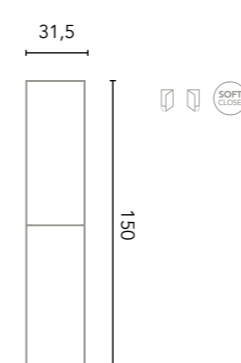

Wall unit 1 door

Finishes	1D REV
BL18B	127180
RO5	127182
FR2	127181
BL20M	126725
MA15M	126726
	156€

Wall unit 2 doors

Finishes	2D
BL18B	127188
RO5	127190
FR2	127189
BL20M	126727
MA15M	126728
	183€

COLUMN

Interior: 2 mobile wooden shelves and 1 fixed wooden shelf. Depth 24.