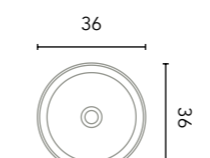

Sun

Sink depth 12.

Sand Matt	126288
Matt Black	128409
Cotton	128821
Piombo	129905
Grey Vintage	129955
274€