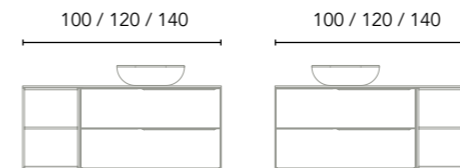

Finishes	Worktop	60+40 4Dr	Washbasin	80+40 4Dr	Washbasin	100+40 4Dr	Washbasin
RO8+A	Sand	C0074866	Sun Sand	C0074871	Block Sand	C0074876	Block Sand
OL1+A	Sand	C0074867	Sun Sand	C0074872	Block Sand	C0074877	Block Sand
MA15M+A	Sand	C0074868	Sun Sand	C0074873	Block Sand	C0074878	Block Sand
		1.198€		1.254€		1.309€	
BL20M+B	White	C0074869	Nysa	C0074874	Nomia	C0074879	Nomia
BL20M+N	White	C0074870	Nysa	C0074875	Nomia	C0074880	Nomia
		1.044€		1.100€		1.155€	

*Worktops in BL20M and MA15M in RRP. Not machined worktops.

Composition 6
2 drawers + Open module 100 - 140 cm
Left or right composition