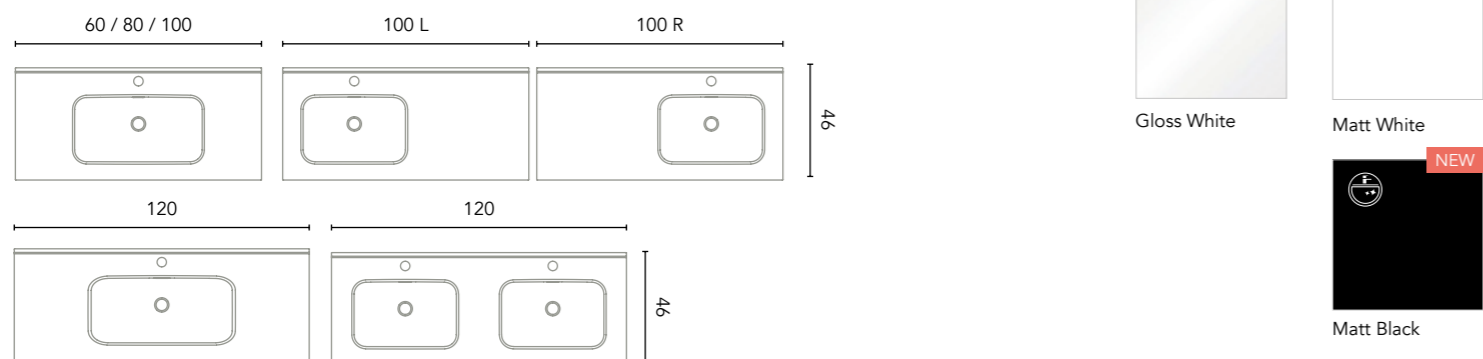

Enzo (ceramic)

Sink depth 12. Thickness 2,1.

Worktop Enzo 60-80-100-120

Finishes	60	80	100	100 1S L	100 1S R	120 1S	120 2S
Gloss White	126222	126224	126225	126984	126985	126226	126227
	126€	148€	203€	255€	255€	377€	377€
Matt White	129258	129259	129260	129261	129262		129263
Matt Black	129264	129265	129266	129267	129268		129269
	185€	252€	304€	304€	304€		586€