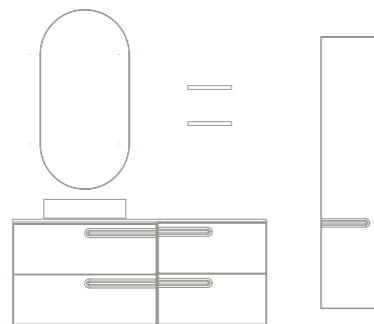

Econic

Matt Navy Blue
140 (80+60)

Econic 5: 2.207€
Turn to page 46 for a detailed price
breakdown of the composition.