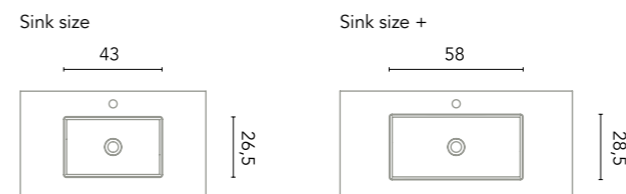

BUILT-IN WASHBASIN SKY

Matt finish. Sink depth 12. Thickness 1,2.

Worktop Sky 60-80-100-120

Finishes	Machined	60	80	100+	100 1S L (60+40)	100 1S R (40+60)	120 2S
Matt White	With faucet hole	126267	126268	126269	126753	126754	126272
	No faucet hole	127061	127062	127063	127064	127065	127668
		262€	315€	393€	393€	393€	550€
Pure White	With faucet hole	129885	129886	129887	-	-	129888
Dark White	With faucet hole	129889	129890	129891	-	-	129892
Piombo	With faucet hole	129893	129894	129895	-	-	129896
Sand	With faucet hole	129897	129898	129899	-	-	129900
Green	With faucet hole	129901	129902	129903	-	-	129904
		400€	440€	480€			590€

Worktop Sky 120-140

Finishes		120 1S L (60+60)	120 1S R (60+60)	120 1S L (80+40)	120 1S R (40+80)	120+ 1S	140+ 1S L (100+40)	140+ 1S R (40+100)	140 2S (60+20+60)
Matt White	With faucet hole	126270	126271	126755	126756	127229	126757	126758	126273
	No faucet hole	127066	127067	127069	127070	127230	127072	127073	127071
		472€	472€	472€	472€	472€	564€	564€	655€

BUILT-IN WASHBASIN SKY

Matt finish. Sink depth 12. Thickness 1,2.

Worktop Sky 160-180-200

Finishes		160+ 1S L (80+80)	160+ 1S R (80+80)	160 2S (60+40+60)	160 2S (80+80)	180 2S (60+60+60)	200 2S (80+40+80)	200+ 2S (100+100)
Matt White	With faucet hole	126759	126760	126274	126761	126275	126276	126762
	No faucet hole	127075	127076	127074	127077	127078	127079	127080
		669€	669€	785€	785€	886€	918€	918€

The measures given in parenthesis indicate the units necessary for this composition.