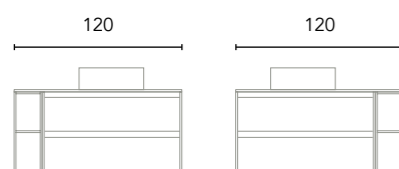

Finishes	Worktop	Washbasin	100+20 1D 2Dr 1D
RO5	Sand Matt	Block Sand	C0075393
FR2	Sand Matt	Block Sand	C0075394
MA15M	Sand Matt	Block Sand	C0075395
948€			
BL18B	Matt White	Nomia	C0075396
794€			
BL20M	Matt White	Taos	C0075397
893€			

Worktops in Matt White and Sand Matt in PVC. Not machined worktops.

Composition 5
2 drawers + 1 Open module. Left or right composition
120 cm