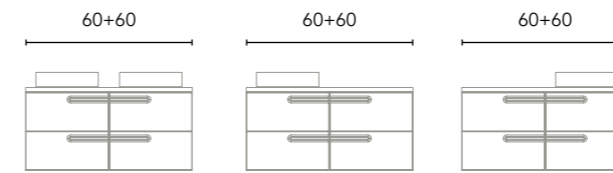

Composition 7 2 drawers + 2 drawers 120 cm