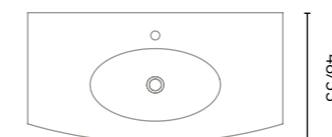

Washbasins for compositions with countertop washbasins

Gloob (Solid Surface)
Worktop with countertop washbasins
Matt finish.
Sink depth 12.
Thickness 1,2.