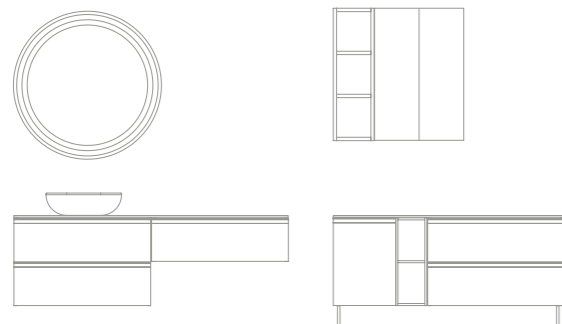

Vida 3

Oak Eternity. Black.
160 (80+80)+140 (40+20+80)
Page 132-135

Ref.	Description	
129279	Vida unit 2 drawers 80	316€
129283	Vida base unit 2 drawers 80	228€
126749	Vida black handle 80 (3 units)	78 €
129304	Worktop 160 Oak Eternity	155€
128410	Washbasin Block Black	274€
127523	Mirror Glow 80	381€
Total composition Vida 3.1		1.432€
129288	Vida base unit 1 door 40	173€
126743	Vida black handle 40	11€
127985	Vida open module 2 gaps 20 Black	103€
129287	Vida base unit 2 drawers 80	316€
126749	Vida black handle 80 (2 units)	52€
129303	Lid 140 Oak Eternity	140€
128799	Legs Lite Black	31€
Total composition Vida 3.2		826€
C0074818	Open wall unit Square 25 Matt Black	381€
129293	Style Wall unit 2 doors 50	170€