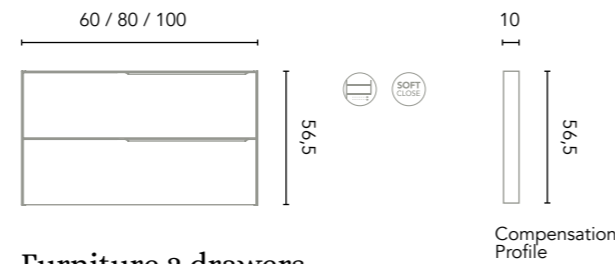

FURNITURE

Unit with drain protection and drawer organizer. Depth 45.

Furniture 1 drawer

Finishes	60 1Dr	80 1Dr	100 1Dr	Profile
BL20M+B	126363	126368	126373	128628
BL20M+N	126364	126369	126374	128628
RO8+A	126365	126370	126375	128637
OL1+A	126366	126371	126376	128636
MA15M+A	126367	126372	126377	128633
	280€	301€	327€	44€

Furniture 2 drawers

Finishes	60 2Dr	80 2Dr	100 2Dr	Profile
BL20M+B	126348	126353	126358	128614
BL20M+N	126349	126354	126359	128614
RO8+A	126350	126355	126360	128625
OL1+A	126351	126356	126361	128623
MA15M+A	126352	126357	126362	128620
	413€	453€	488€	44€

BASE UNIT

Auxiliary unit, without lid, nor drain protection and drawer organizer. Doesn't admit washbasin. Depth 45.

Base unit 1 drawer

Finishes	40 1Dr	60 1Dr	80 1Dr	100 1Dr	Profile
BL20M+B	126393	126398	126403	126408	128628
BL20M+N	126394	126399	126404	126409	128628
RO8+A	126395	126400	126405	126410	128637
OL1+A	126396	126401	126406	126411	128636
MA15M+A	126397	126402	126407	126412	128633
	261€	280€	301€	327€	44€

Base unit 2 drawers

Finishes	40 2Dr	60 2Dr	80 2Dr	Profile
BL20M+B	126378	126383	126388	128614
BL20M+N	126379	126384	126389	128614
RO8+A	126380	126385	126390	128625
OL1+A	126381	126386	126391	128623
MA15M+A	126382	126387	126392	128620
	392€	413€	453€	44€

OPEN MODULE

Matt lacquered. Depth 45. Thickness 1,3.

Module 2 gaps

Finishes	20	40	60
Sand Matt	126415	126418	126421
Matt Black	126414	126417	126420
	194€	230€	188€
Matt White	126413	126416	126419
	265€	276€	263€

STYLE WALL UNITS

Interior: 2 glass shelves. Depth 15.

Wall unit 1 door

Finishes	1D REV
BL20M	126725
RO8	128198
OL1	128199
MA15M	126726
	156€

Wall unit 2 doors

Finishes	2D
BL20M	126727
RO8	128204
OL1	128205
MA15M	126728
	183€

COLUMN

Interior: 4 mobile glass shelves and 1 fixed wooden shelf. Depth 24.

Column 2 doors