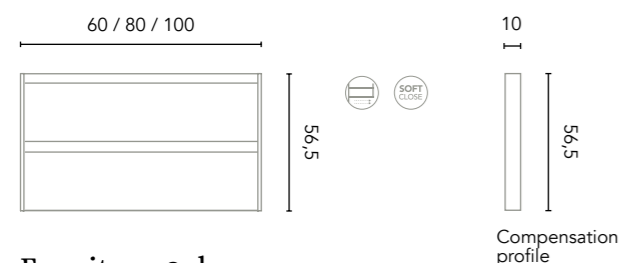

FURNITURE

Unit with drain protection and drawer organizer. Depth 45.

Furniture 2 drawers

Finishes	60 2Dr	80 2Dr	100 2Dr	Profile
BL18B	124011	124521	124524	128612
RO5	124012	124522	124525	128624
FR2	124013	124523	124526	128616
BL20M	127235	127237	127241	128614
MA15M	127236	127238	127242	128620
	340€	381€	444€	44€