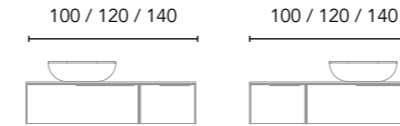

Finishes	Worktop	Open Module	60+60 1Dr 2G	Washbasin	80+60 1Dr 2G	Washbasin	100+60 1Dr 2G	Washbasin
RO8+A	Sand	Sand	C0074936	Sun Sand	C0074941	Block Sand	C0074946	Block Sand
OL1+A	Sand	Sand	C0074937	Sun Sand	C0074942	Block Sand	C0074947	Block Sand
MA15M+A	Sand	Sand	C0074938	Sun Sand	C0074943	Block Sand	C0074948	Block Sand
			877€		918€		960€	
BL20M+B	White	White	C0074939	Nysa	C0074944	Nomia	C0074949	Nomia
			798€		839€		881€	
BL20M+N	White	Black	C0074940	Nysa	C0074945	Nomia	C0074950	Nomia
			723€		764€		806€	

*Worktops in BL20M and MA15M in RRP. Not machined worktops.

Composition 9
1 drawer
Left or right composition