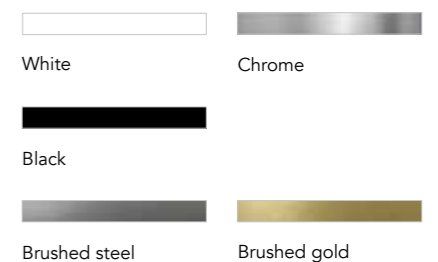

HANDLE*

* Specify handle finish next to order.
Necessary 1 handle per drawer / door.