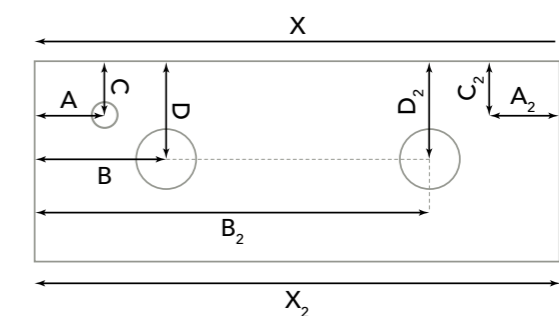

Types of worktops

Types of worktops

Custom worktops with standard measurements

Standard width measurements: 60 - 80 - 100 - 120 - 140 - 160 - 180 - 200 cm.

Finishes	
Mineral Cover	126838
Concretech	126839
Marble Stone	126840

Custom worktops completely personalized

For non-standard measures

Finishes	
Mineral Cover	128327
Concretech	128328
Marble Stone	128329

X = width
Y = Depth (455 mm)
A = distance from the center of the tap hole
B = distance from the center of the sink hole
C = distance from the wall to center of tap hole
D = distance from the wall to center of sink hole

Faucet = ø35 mm
Drain = ø140 mm

Technical drawings required to attach to all orders

It is necessary to attach a plan together with the order.