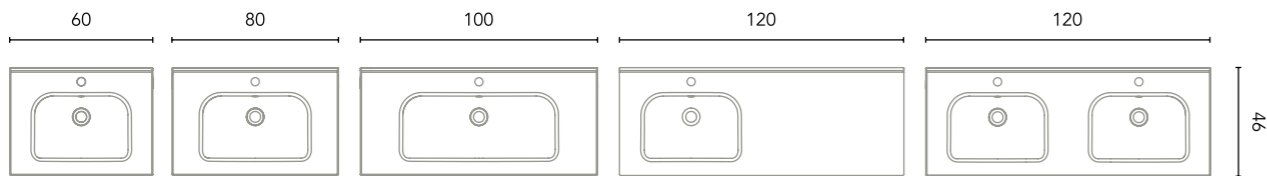

Worktop Slim 60-80-100-120

60	80	100	120 1S L	120 2S
123341	123343	123344	125316	123345
126€	148€	203€	377€	377€