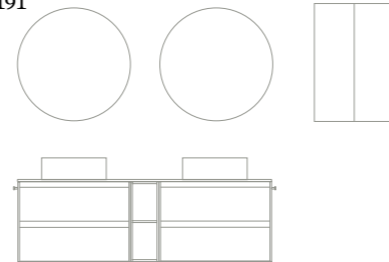

Alfa 5

Gloss White
180 (80+20+80)
Page 188-191

Ref.	Description	
124521	Alfa unit 2 drawers 80 (2 units)	762€
126679	Alfa base unit 2 gaps 20	103€
126313	Worktop 180 Marble Stone	821€
125816	Washbasin Nysa (2 units)	240€
125522	Mirror 75 Lua (2 units)	610€
127174	Towel holder Sumi White (2 units)	64€
Total composition		2.600€
127188	Style Wall unit 2 doors 50	183€