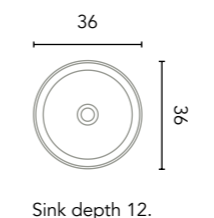

COUNTERTOP WASHBASINS

Ceramics

Galaxy

116985
120€

Gloss White

Nomia

125818
120€

Gloss White

With the Nomia washbasin, in a worktop for a 60 cm module (or composition that includes it) you cannot put faucets on the worktop, you must use wall-mounted faucets.

Nysa

125816
120€

Gloss White

Zala

125817
120€

Gloss White

COUNTERTOP WASHBASINS

Ceramics

Block

Sand Matt	126289
Matt Black	128410
Cotton	128822
Piombo	129906
Grey Vintage	129956
274€	

Sand Matt

Matt Black

Cotton

Sun

Sand Matt	126288
Matt Black	128409
Cotton	128821
Piombo	129905
Grey Vintage	129955
274€	

Piombo

Grey Vintage

Solid Surface

Oval NEW

127553
274€

Sink depth 10,5.
Includes screen-printed trim in the same finish as the washbasin.

Matt White

Taos

126290
219€

Sink depth 12.

Matt White

Volta

126724
219€

Sink depth 11,5.

Matt White