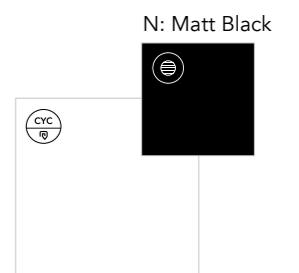

BL20M: Matt White