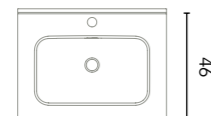

Washbasins for compositions with countertop washbasins

Slim (ceramic)

Worktop with built-in washbasin.
Gloss White finish.
Sink depth 12,5.
Thickness 2.

Enzo (ceramic)

Worktop with built-in washbasin.
Gloss White finish
Sink depth 12.
Thickness 2,1.