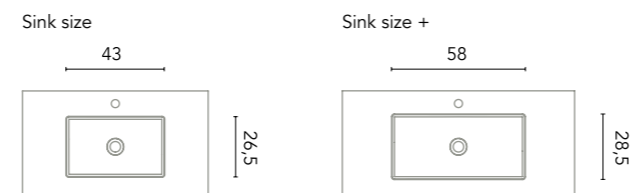

WORKTOP WITH CONSOLE SKY *

Matt finish. Sink depth 12. Height 10.

Sky console 60-80-100

	60	80	100+
With faucet hole	126277	126278	126279
No faucet hole	127081	127082	127083
	369€	419€	472€

Sky console 120

	120+	120 1S L	120 1S R	120 2S
With faucet hole	126280	126281	126282	126283
No faucet hole	127084	127085	127086	127087
	524€	524€	524€	785€

Sky console 140-160-180-200

	140 2S	160 2S	180 2S	200+ 2S
With faucet hole	126284	126285	126286	126287
No faucet hole	127088	127089	127090	127091
	918€	1.049€	1.114€	1.181€

* Necessary to include brackets for the installation of worktops with console.

WORKTOPS WITH CONSOLE ESSENTIAL*

FOR COUNTERTOP WASHBASIN

Depth 46. Height 10.

Essential console

Finishes	60	80	100	120
GR21	129974	129975	129976	129977
NO14	129978	129979	129980	129981
	121€	152€	173€	189€

Essential towel holder accessory

Depth 7,2. Width 2,4. Thickness 1.

Finishes	40	80
Chrome	129625	129626
Matt White	129621	129622
Matt Black	129623	129624
	96€	146€

* Necessary to include brackets for the installation of worktops with console.

Brackets (1 unit)

Bracket for Sky and Essential console with built-in washbasin (40 x 1,7 x 3,5 cm). For sizes from 60 to 120 cm, with centered sink: 2 brackets; 120 cm (displaced sink, two sinks) 140 cm: 3 brackets; 160 to 200 cm: 4 brackets.