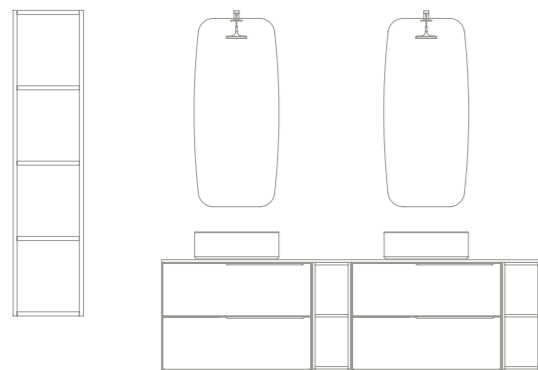

Mio
Grey Elm
Sand Matt
200 (80+20+80+20)

Mio 6: **3.781€**
Turn to page 89 for a detailed price breakdown of the composition