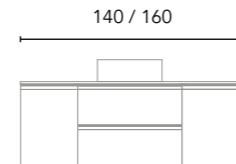

Composition 11
1 door + 2 drawers + 1 door
Left or right composition
160 cm

Finishes	40+60+40 1D 2Dr 1D	Washbasin	40+80+40 1D 2Dr 1D	Washbasin
GR21	C0075187	Nysa	C0075195	Nomia
NO14	C0075188	Nysa	C0075196	Nomia
BL1B	C0075189	Nysa	C0075197	Nomia
BL22M	C0075190	Nysa	C0075198	Nomia
GR35M	C0075191	Nysa	C0075199	Nomia
AZ6M	C0075192	Nysa	C0075200	Nomia
GR16B	C0075193	Nysa	C0075201	Nomia
NG3M	C0075194	Nysa	C0075202	Nomia
RO12	C0077184	Nysa	C0077186	Nomia
VD19M	C0077185	Nysa	C0077187	Nomia
912€ 937€