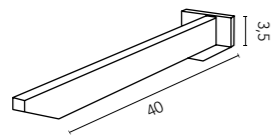

Brackets

1U
126899
41€

Necessary to include brackets for the installation of worktops with Sky console. 1 unit. Chrome.
For sizes from 60 to 120cm, with centered sink: 2 brackets; 120 (displaced sink, two sinks) to 140 cm: 3 brackets; 160 to 200 cm: 4 brackets.

PLAN VASQUE / CONSOLE SKY PERSONALIZED

Sky washbasin / Sky console personalized with standard measurements

Standard length measurements: 60 - 80 - 100 - 120 - 140 - 160 - 180 - 200 cm. With tap hole.

Finish	Sky washbasin	Sky console
White Matt	130945	130946