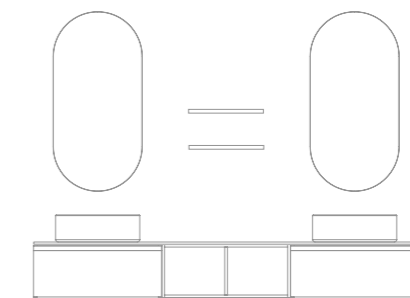

# Vida

Matt Black  
Brushed steel

180 (60+60+60)

Vida 4: **2664€**  
Turn to page 175 for a detailed price breakdown of the composition

Vida 180 cm. Unit 1 drawer 60. Brushed steel handle. Open module 2 gaps 60. Unit 1 drawer 60. Brushed steel handle. Worktop 180  
Gel Coat Dark White Slate finish. Ceramic countertop washbasin Sun Black. Mirrors Axis 50. Square shelves.