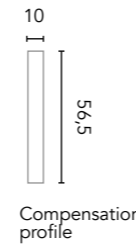

FURNITURE

Unit with drain protection and drawer organizer. Depth 45.