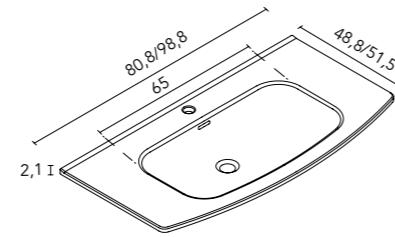

BUILT-IN WASHBASINS

Trend (ceramic)

Gloss finish. Sink depth 15. Thickness 2.

Worktop Trend 80-100

80	100
123067	123068
205€	261€

Gloob (Solid Surface)

Matt finish. Sink depth 12. Thickness 1,2.

Worktop Gloob 80-100-110-130-140-160

80	100	110 L (80+30)	110 R (30+80)	130 L (100+30)	130 R (30+100)	140 (30+80+30)	160 (30+100+30)
126340	126341	126342	126343	126344	126345	126346	126347
335€	401€	455€	455€	534€	534€	603€	703€

The measures given in parenthesis indicate the units necessary for this composition. The measurements are in cm.

BUILT-IN WASHBASINS

Sky Slate (Gel Coat)

Matt finish. Sink depth 12. Thickness 1,2.

Worktop Sky Slate 60-80-100-120

Finishes		60	80	100+	120 25 (60+60)
Pure White	With faucet hole	129885	129886	129887	129888
Dark White	With faucet hole	129889	129890	129891	129892
Piombo	With faucet hole	129893	129894	129895	129896
Sand	With faucet hole	129897	129898	129899	129900
Green	With faucet hole	129901	129902	129903	129904
		400€	440€	480€	590€