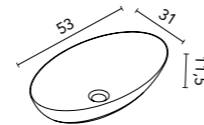

Volta (Solid Surface)

Sink depth 11,5.

<b>Finish</b>	<b>53</b>
Matt White	126724
<b>219€</b>	

Nysa (ceramic)

Sink depth 12,5.

<b>Finish</b>	<b>35</b>
Gloss White	125816
<b>120€</b>	

Oval (Solid Surface)

Sink depth 10,5. Includes screen-printed trim in the same finish as the washbasin.