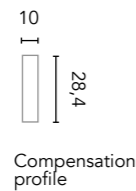

BASE UNIT

Auxiliary unit, without lid, nor drain protection and drawer organizer. Doesn't admit washbasin. Depth 45.