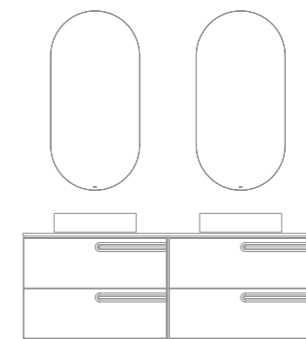

Econic
Grey Vintage
160 (80+80)

Econic 4: 2597€
Turn to page 86 for a detailed price breakdown of the composition.