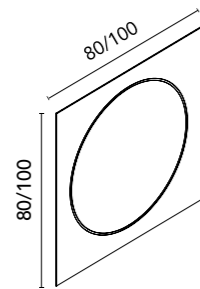

LED SAMSUNG

60	70	80	100	120
130593	130611	130594	130595	130596
258€	272€	283€	309€	338€

Directly illuminated LED light, completely hidden by black diffusers. Led strip 120 Led/m. Temperature: 5700K. Matt Black profiles/diffuser. On/off button.

Shadow