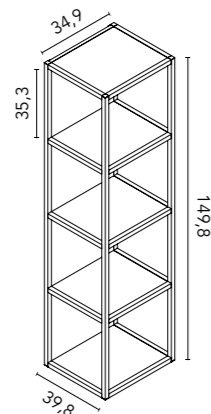

AUXILIAIRES SQUARE

Open column

Depth 35. Structure in Matt Black. 2cm Thickness. 4 shelves.

Finishes	
BL1B	C0074820
GR16B	C0074821
GR21	C0074823
NO14	C0074824
FR2	C0074825
RO5	C0074826
MA15M	C0074827
462€	
BL20M	C0074822
AZ6M	C0074828
NG3M	C0074829
496€