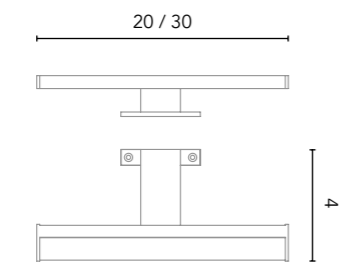

Uri

	20	30
	126073	126266
	46€	73€

Power 3W (20) / 4W (30)
Lumens 300 LM (20) / 400 LM (30)
Direction natural direct LED light
Temperature 4000 k. Tension 220V - 240V