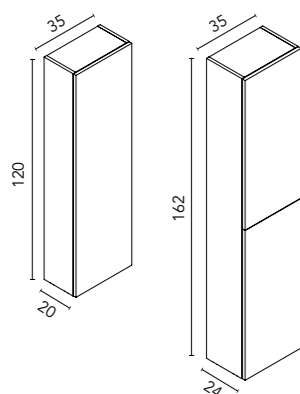

Finishes	35x120	35x162	Finishes	35x120	35x162
NO17	130904	130893	MA15M	130908	130897
NO18	130905	130894	BL20M	130907	130896
NO19	130906	130895	MA23M	130910	130899
VD19	130901	130890	AZ9M	130909	130898
TE4	130902	130891		270€	315€
AZ8M	130903	130892		195€	240€