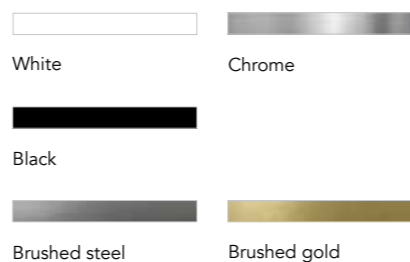

HANDLE*

* Specify handle finish next to order.
Necessary 1 handle per drawer/door.

MACHINED WORKTOP FOR COUNTERTOP WASHBASIN

Depth 46.
Worktops compatibles uniquement avec les modules de 60, 80 et 100 avec vasque centrée.