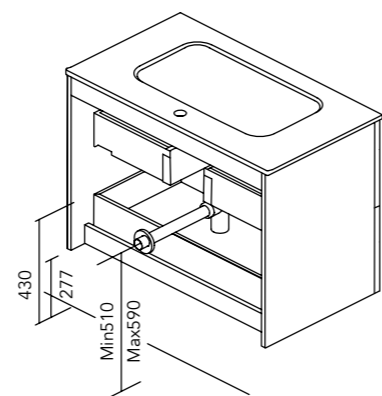

Econic

2 drawers. Tube depth 7 cm.