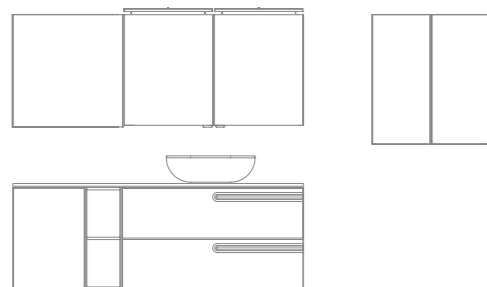

## White Nature

120 (60+60)

Eonic 7: **2511€**  
 Turn to page 86 for a detailed price breakdown of the composition.

Eonic 120 cm. Unit 2 drawers 60 right. Unit 2 drawers 60 left. Ceramic washbasin 120 Cairo Black Matt. Mirror 120 Aine. Column 1 door right. Column 1 door left.