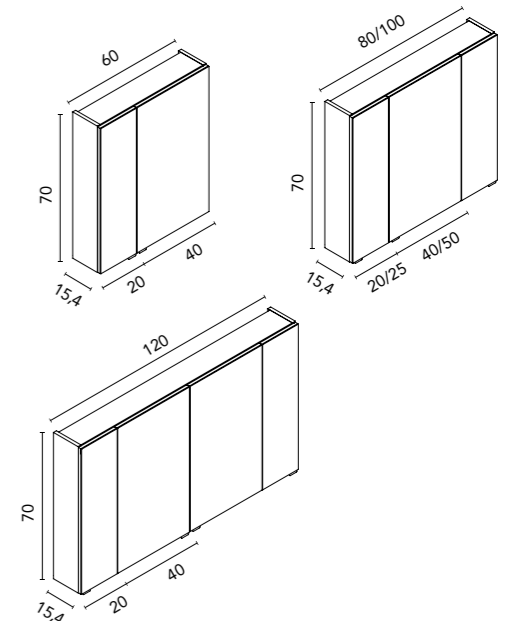

Apolo

Depth 15,4. Mirror cabinet with soft-closing hinges. Profile available in two finishes, White lacquered and metallic Grey melamine. Integrated LED light. Includes combibox (plug + switch). Interior: 2 glass shelves.