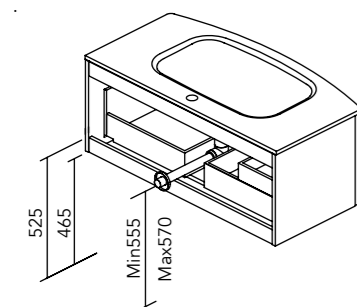

Wave

1 drawer. Tube depth 7 cm