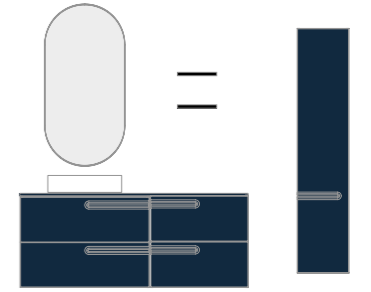

Econic 6

Matt Navy Blue
140 (80+60)
Page 72-75

Ref.	Description	PVP
128949	Unit 80 Econic 2 drawers	459€
128973	Base unit 60 Econic 2 drawers L	398€
129918	Countertop washbasin 140 Matt Navy Blue	146€
127553	Washbasin Oval	274€
128864	Mirror 50 Axis	389€
C0074806	Shelves Navy Blue (x2)	232€
Total composition		1898€
128997	Column 35 1 door R	336€