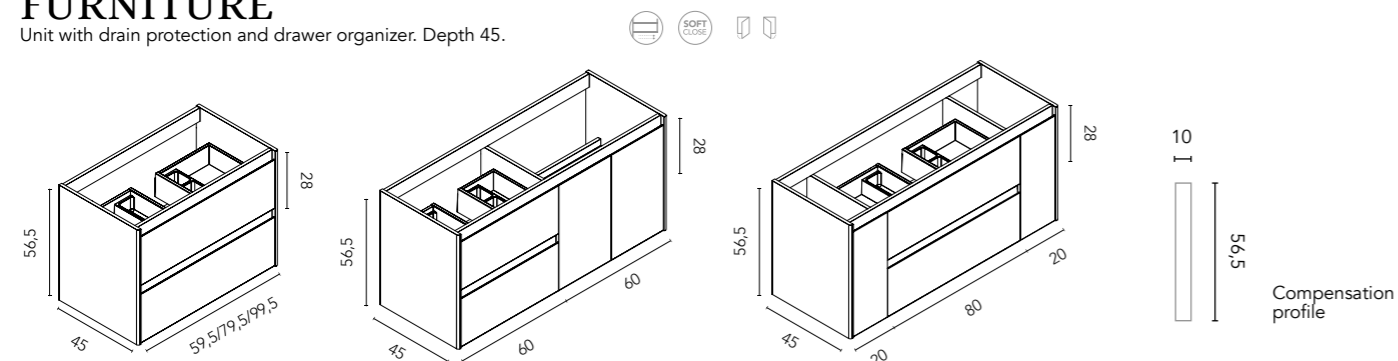

FURNITURE

Unit with drain protection and drawer organizer. Depth 45.

Furniture 2 drawers / 2 drawers 2 doors / 1 door 2 drawers 1 door

Finishes	60 2Dr	80 2Dr	100 2Dr	120 2Dr2D	120 1D2Dr1D	Profile
BL18B	124011	124521	124524	124017	124527	128612
RO5	124012	124522	124525	124018	124528	128624
FR2	124013	124523	124526	124019	124529	128616
BL20M	127235	127237	127241	127243	127245	128614
MA15M	127236	127238	127242	127244	127246	128620
AZ9M	130663	130664	130666	130669	130670	130816
	347€	389€	453€	550€	550€	44€