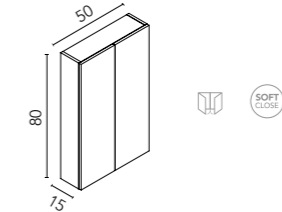

FURNITURE

Unit with drain protection and drawer organizer. Depth 45.

Furniture 2 drawers

Finishes	60 2Dr R	60 2Dr L	80 2Dr	100 2Dr
NO20	131524	131527	131530	131533
RO6	131522	131525	131528	131531
BL19	131523	131526	131529	131532
BL1B	128930	128938	128946	128954
BL22M	128931	128939	128947	128955
NG3M	128932	128940	128948	128956
AZ6M	128933	128941	128949	128957
AZ7M	128934	128942	128950	128958
VD18M	128935	128943	128951	128959
GR45M	128936	128944	128952	128960
TE1M	128937	128945	128953	128961
	428€	428€	459€	490€

BASE UNIT DUPLA

Auxiliary unit. Doesn't admit washbasin. Depth 45.

Base unit Dupla 1 door

Finishes	40 1D R	40 1D L
NO20	131542	131545
RO6	131540	131543
BL19	131541	131544
BL1B	128978	128986
BL22M	128979	128987
NG3M	128980	128988
AZ6M	128981	128989
AZ7M	128982	128990
VD18M	128983	128991
GR45M	128984	128992
TE1M	128985	128993
	240€	240€

BASE UNIT

Auxiliary unit, without lid, nor drain protection and drawer organizer. Doesn't admit washbasin. Depth 45.

Base unit 2 drawers

Finishes	60 2Dr R	60 2Dr L
NO20	131536	131539
RO6	131534	131537
BL19	131535	131538
BL1B	128962	128970
BL22M	128963	128971
NG3M	128964	128972
AZ6M	128965	128973
AZ7M	128966	128974
VD18M	128967	128975
GR45M	128968	128976
TE1M	128969	128977
	398€	398€

OPEN MODULE

Lacquered. Depth 44,6. Thickness 1,3.

Open Module 2 gaps

Finishes	20	40
BL1B	129958	129966
BL22M	129959	129967
NG3M	129960	129968
AZ6M	129961	129969
AZ7M	129962	129970
VD18M	129963	129971
GR45M	129964	129972
TE1M	129965	129973
	204€	254€

STYLE WALL UNITS

Interior: 2 glass shelves. Depth 15.

Wall unit 1 door

Finishes	1D REV
NO20	131582
RO6	125296
BL19	125808
	159€
BL1B	123237
BL22M	128194
NG3M	128197
AZ6M	128196
AZ7M	129907
VD18M	129908
GR45M	129909
TE1M	129910
	137€

Wall unit 2 doors