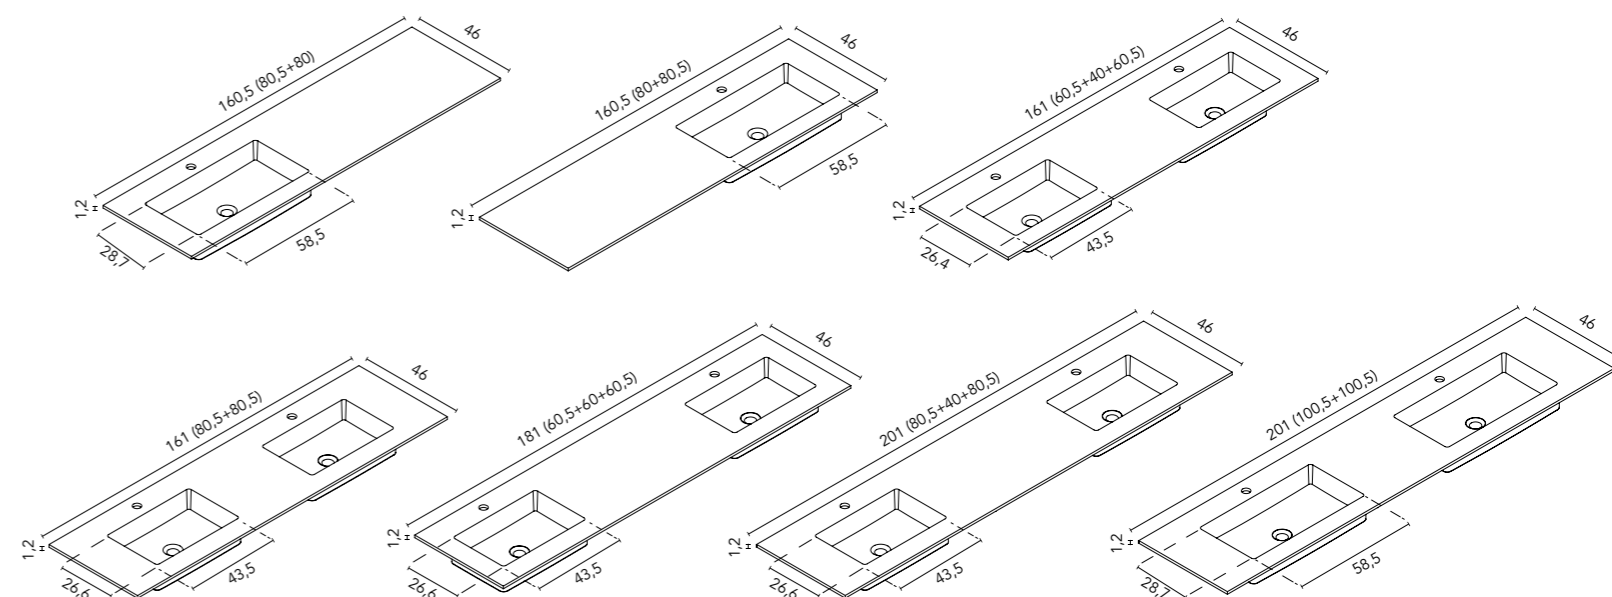

Worktop Sky

	160+1S L (80+80)	160+1S R (80+80)	160 2S (60+40+60)	160 2S (80+80)	180 2S (60+60+60)	200 2S (80+40+80)	200+ 2S (100+100)
With faucet hole	126759	126760	126274	126761	126275	126276	126762
No faucet hole	127075	127076	127074	127077	127078	127079	127080
	669€	669€	785€	785€	886€	918€	918€

The measures given in parenthesis indicate the units necessary for this composition. The measurements are in cm.