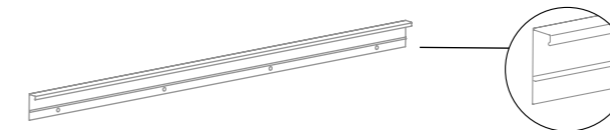

Handles

Finishes	40	60	80	100
White	126741	126744	126747	126750
Chrome	126742	126745	126748	126751
Black	126743	126746	126749	126752
	11€	13€	27€	36€
Brushed steel	128333	128334	128335	128336
Brushed gold	128337	128338	128339	128340
	13€	16€	31€	42€

Washbasins, mirrors, mirror cabinets and lights available in page 218.
More accessory options available on page 237. Measurements of the dimensiones in cm.