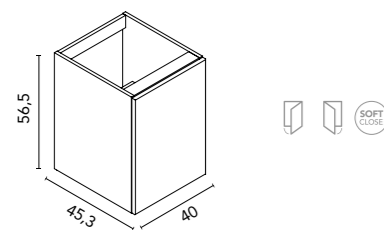

BASE UNIT DUPLA

Auxiliary unit. Doesn't admit washbasin. Depth 45.