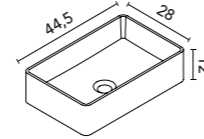

Taos (Solid Surface)

Sink depth 12.