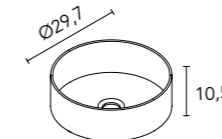

COUNTERTOP WASHBASINS

Sun Mini (ceramic)

Sink depth 10,5.

Finishes	30
Gloss White	126996
Sand Matt	127158
120€