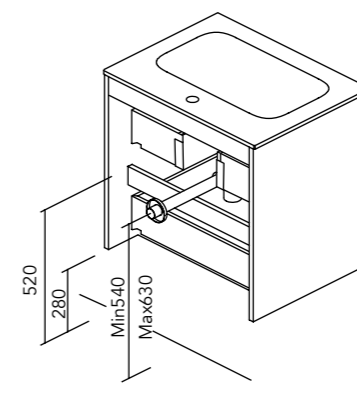

2 drawers. Tube depth 7 cm.