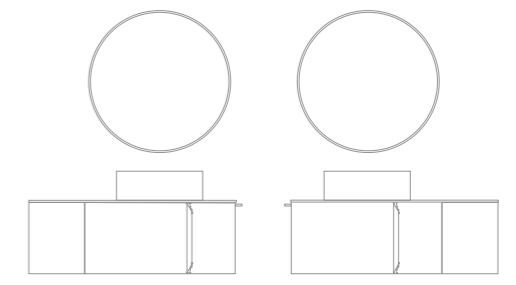

Wave

Nature Beige

110 (30+80) 110 (80+30)

Wave 1.2: **1342€**

Wave 1.1: **1342€**
Turn to page 136 for a detailed price breakdown of the composition