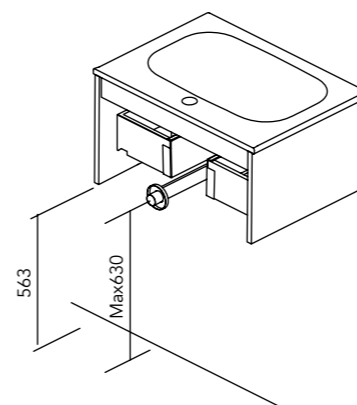

SIPHON PLACEMENT

Vida

1 drawer. Tube depth 7 cm