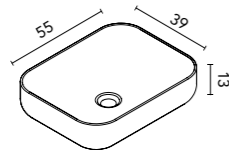

Taos (Solid Surface)

Sink depth 12.

<b>Finish</b>	<b>44,5</b>
Matt White	126290
<b>219€</b>	

Nomia (ceramic)

Sink depth 13. With a worktop for a 60cm module you must use wall-mounted faucets.

<b>Finish</b>	<b>55</b>
Gloss White	125818
<b>120€</b>	