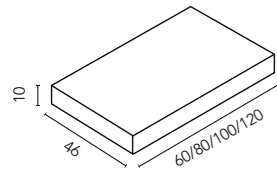

CONSOLE WORKTOP

Not mechanized. Height 10. Depth 45.
BRACKETS NOT INCLUDED.

Console worktop

Finishes	60	80	100	120
RO6	131311	131312	131313	131314
BL20M	131307	131308	131309	131310
	226€	251€	263€	288€