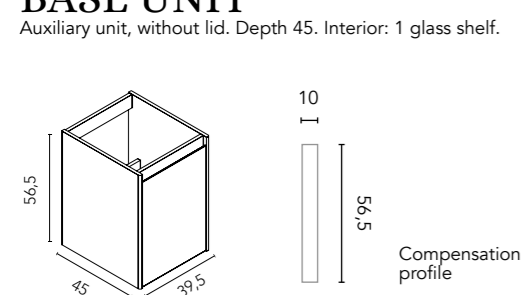

BASE UNIT

Auxiliary unit, without lid. Depth 45. Interior: 1 glass shelf.

Base unit 1 door

Finishes	40 1D L	40 1D R	Profile
BL18B	127456	127451	128612
RO5	127458	127453	128624
FR2	127457	127452	128616
BL20M	127459	127454	128614
MA15M	127460	127455	128620
AZ9M	130671	130672	130816
	218€	218€	44€

OPEN MODULE

Gloss lacquered / Matt lacquered. Depth 45. Thickness 1,3.

Module 2 gaps

Finishes	20
Gloss White	126679
Matt White	127987
Matt Black	127985
Matt Sand	126983
	105€