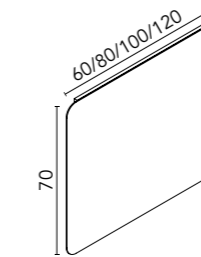

50	60	70	80	90	100	120
122546	122547	122548	122549	122550	122551	122552
85€	72€	77€	83€	91€	96€	116€

Profile with Grey finish. Depth: 2,6cm. Features a recess for the transformer.

Esferic