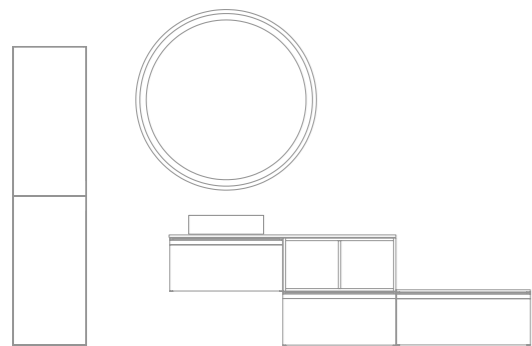

Vida

Sandy Grey
Matt White
200 (60+60+80)

Vida 2: 1969€
Turn to page 174 for a detailed price breakdown of the composition