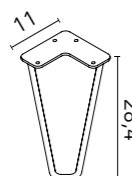

Wire
Height 28,4. 2 units. 1cm Thickness.

Finishes	
Matt White	127250
Matt Black	127038
32€	
Chrome	127249
45€