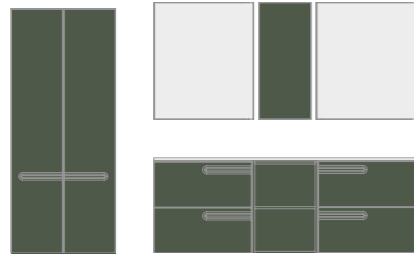

Econic 1

Forest Green
160 (60+40+60)
Page 56-59

Ref.	Description	PVP
128935	Unit 60 Econic 2 drawers R	428€
129971	Base unit 40 Econic 2 gaps	254€
128943	Unit 60 Econic 2 drawers L	428€
127074	Countertop washbasin 160 Sky Matt White	785€
128127	Mirror 60 Blaze (x2)	530€
129908	Style wall unit 35 1 door	137€
Total composition		2562€
129007	Column 35 1 door L	336€
128999	Column 35 1 door R	336€