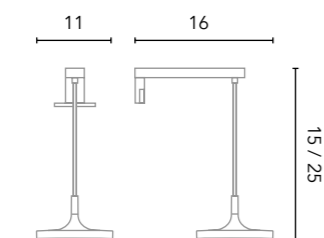

Sunna

	15	25
	126339	126217
	104€	104€

Power 5W
Lumens 400 LM
Direction natural direct LED light
Temperature 4000 k. Tension 220V - 240V