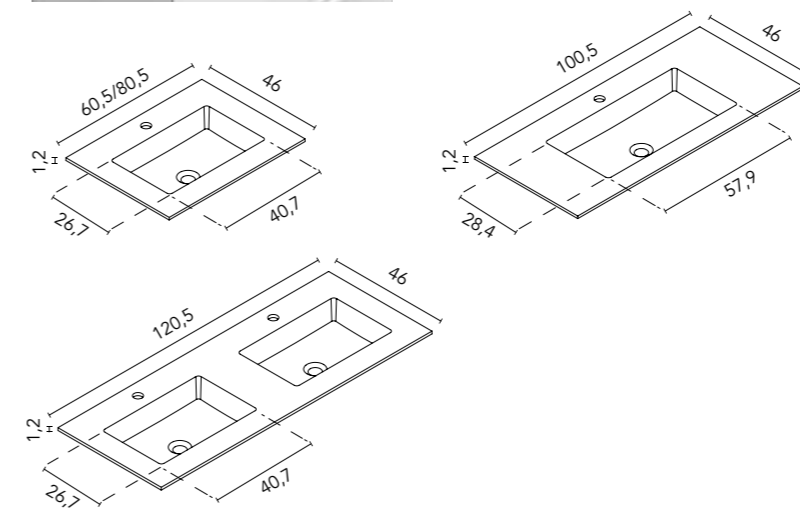

BUILT-IN WASHBASINS

Sky Slate (Gel Coat)

Matt finish. Sink depth 12. Thickness 1,2.

Worktop Sky Slate 60-80-100-120

Finishes		60	80	100+	120 25 (60+60)
Pure White	With faucet hole	129885	129886	129887	129888
Dark White	With faucet hole	129889	129890	129891	129892
Piombo	With faucet hole	129893	129894	129895	129896
Sand	With faucet hole	129897	129898	129899	129900
Green	With faucet hole	129901	129902	129903	129904
		400€	440€	480€	590€