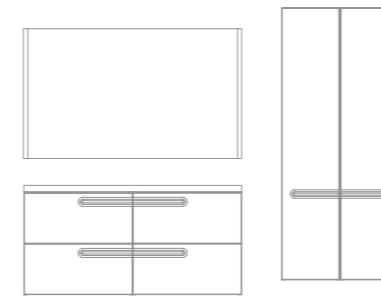

Eonic

White Nature

120 (60+60)

Eonic 7: **2511€**
Turn to page 86 for a detailed price breakdown of the composition.