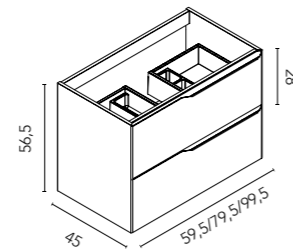

FURNITURE

Unit with drain protection and drawer organizer. Depth 45.