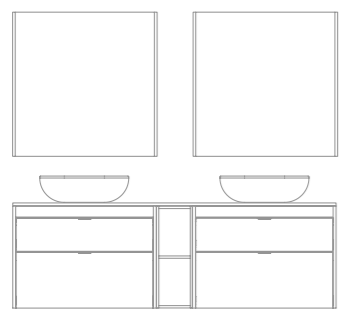

Logika

Eternity Oak
H. Anthracite

180 (80+20+80)

Logika 3: 2363€
Turn to page 52 for a detailed price breakdown of the composition