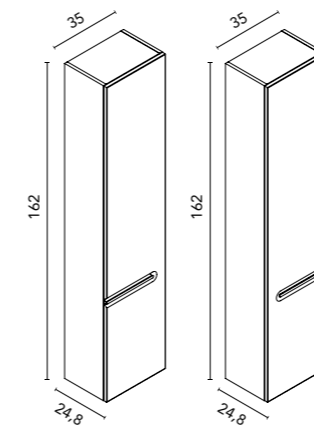

COLUMN

Interior: 4 mobile glass shelves and 1 fixed wooden shelf. Depth 24,8.