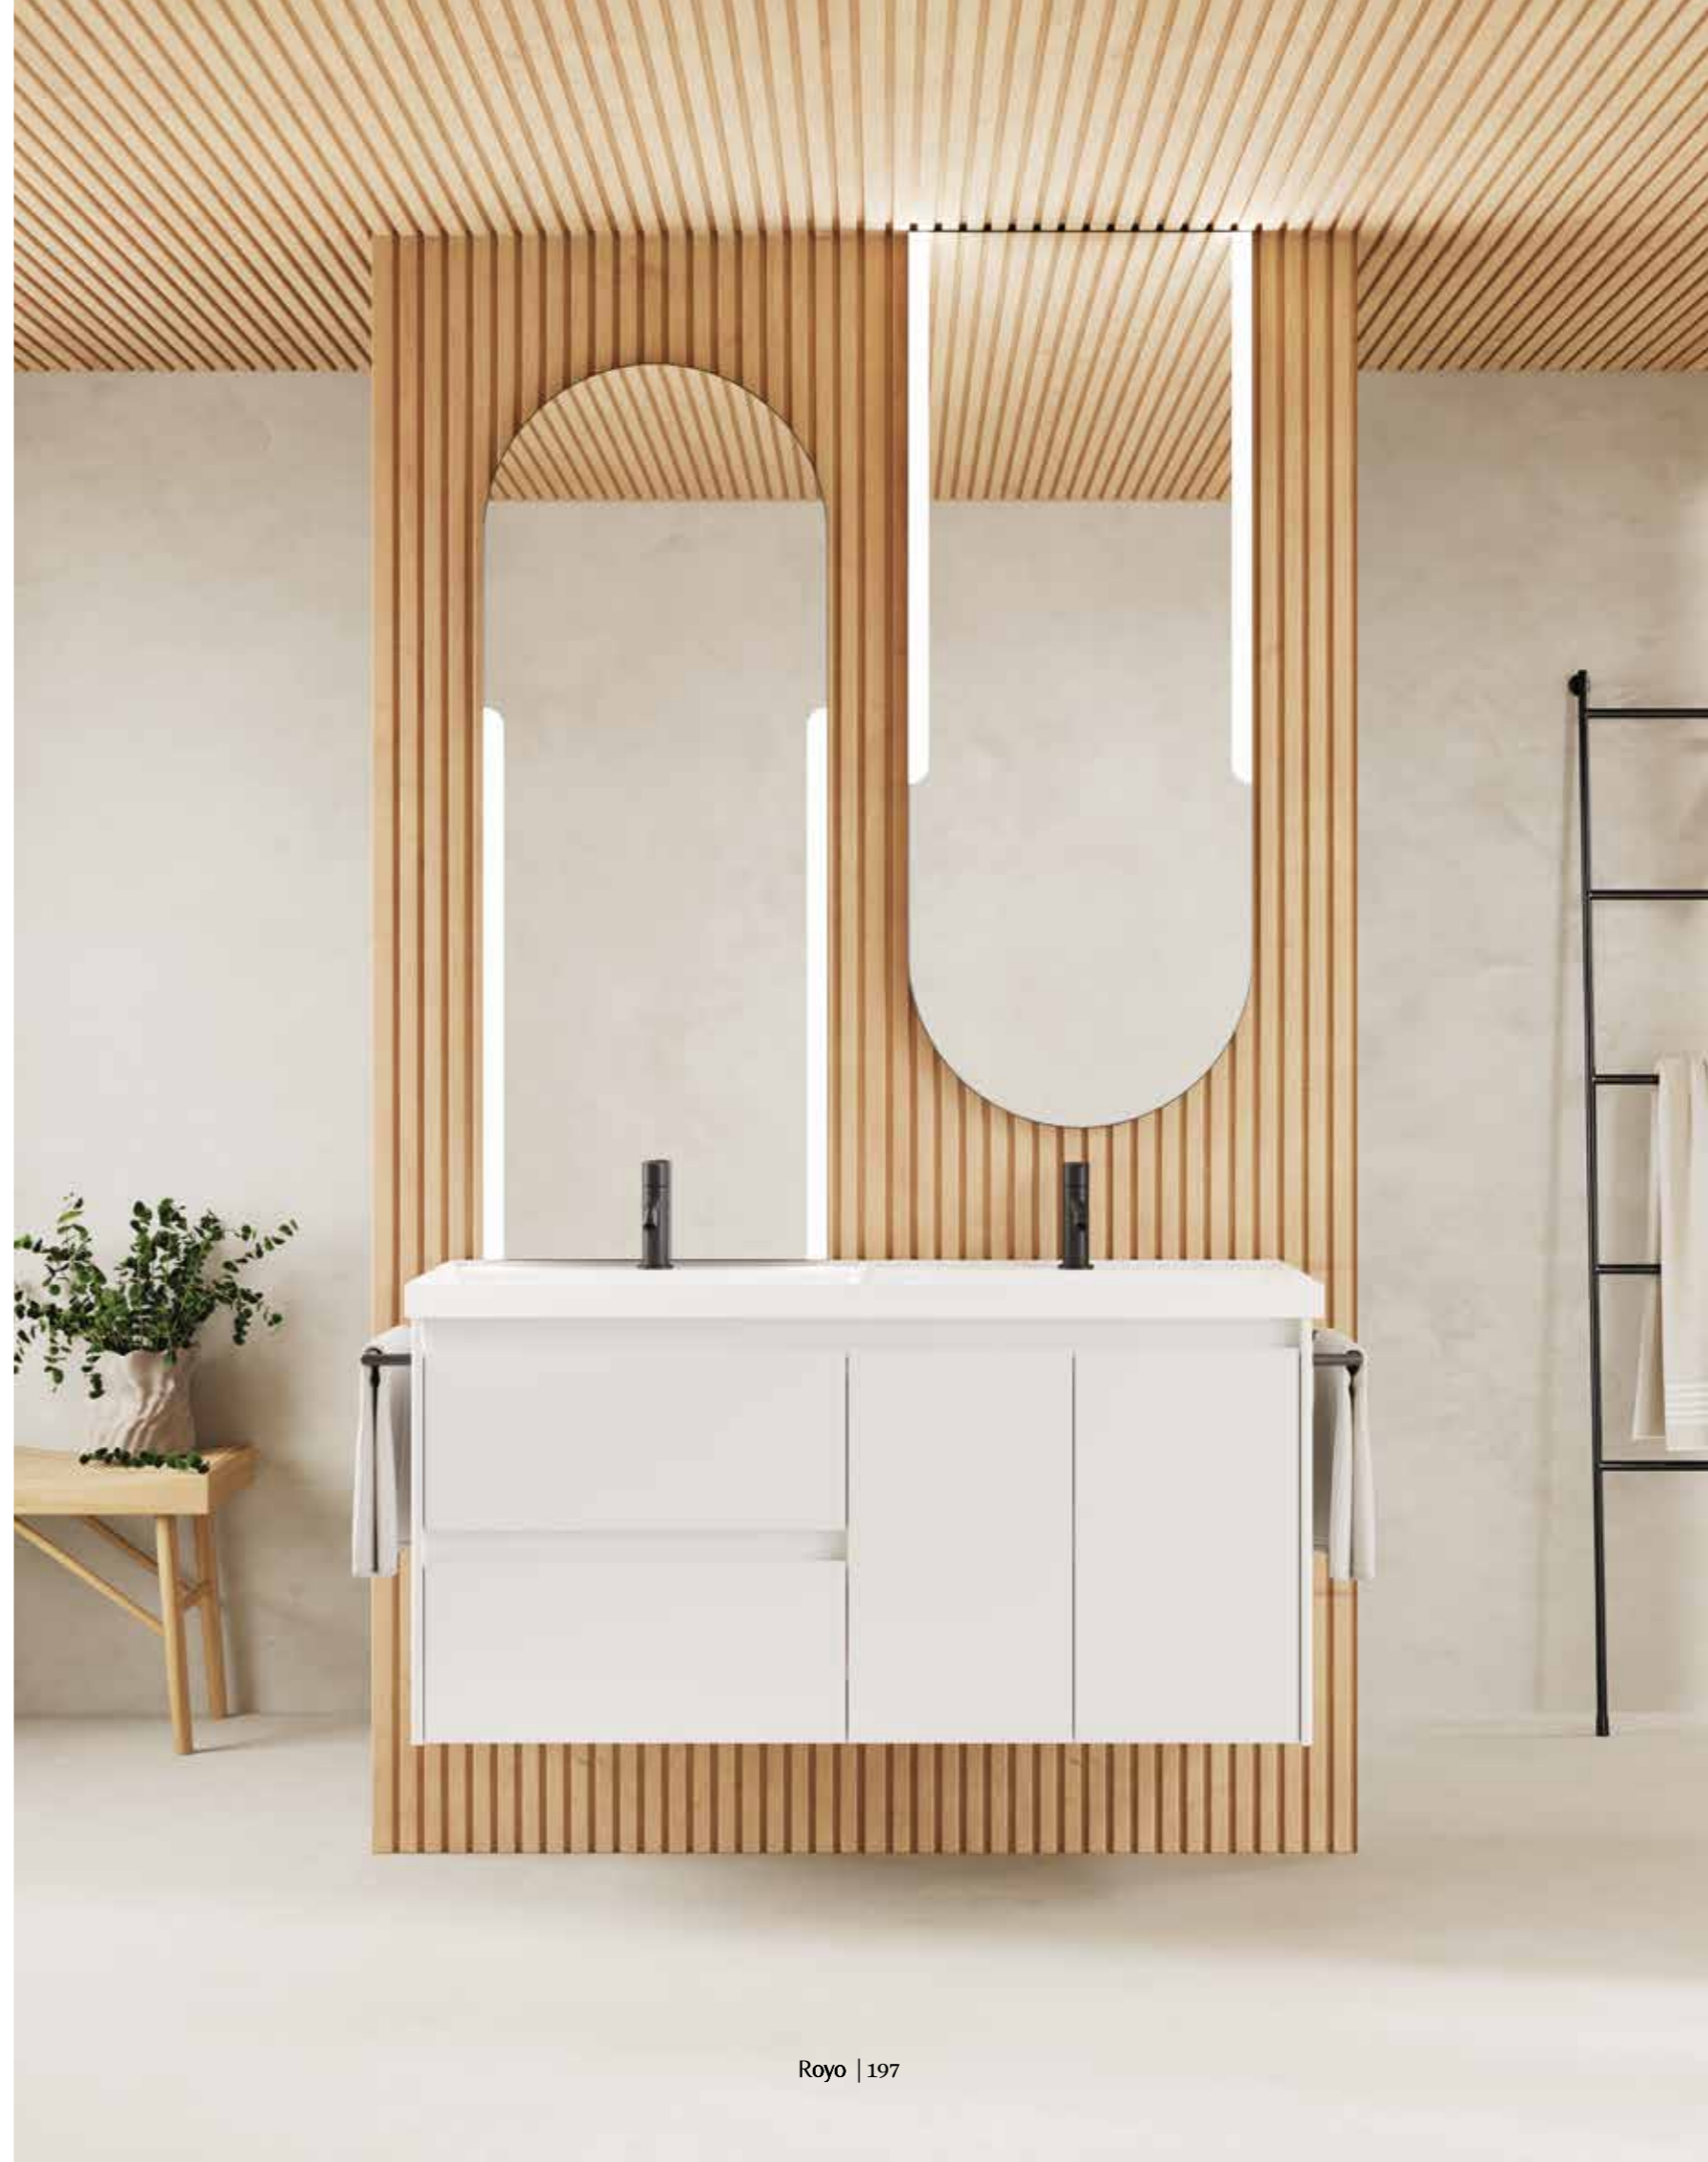

# Alfa

Gloss White  
120

Alfa 6: **1731€**  
Turn to page 204 for a detailed price breakdown of the composition

Alfa 120 cm. Unit 2 drawers 2 doors 120. Built-in ceramic washbasin Cairo Gloss White. Mirrors Dome 50. Towel holder Sumi Black.