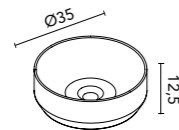

Volta (Solid Surface)

Sink depth 11,5.

<b>Finish</b>	<b>53</b>
Matt White	126724
<b>219€</b>	

Nysa (ceramic)

Sink depth 12,5.

<b>Finish</b>	<b>35</b>
Gloss White	125816
<b>120€</b>	

Oval (Solid Surface)

Sink depth 10,5. Includes screen-printed trim in the same finish as the washbasin.