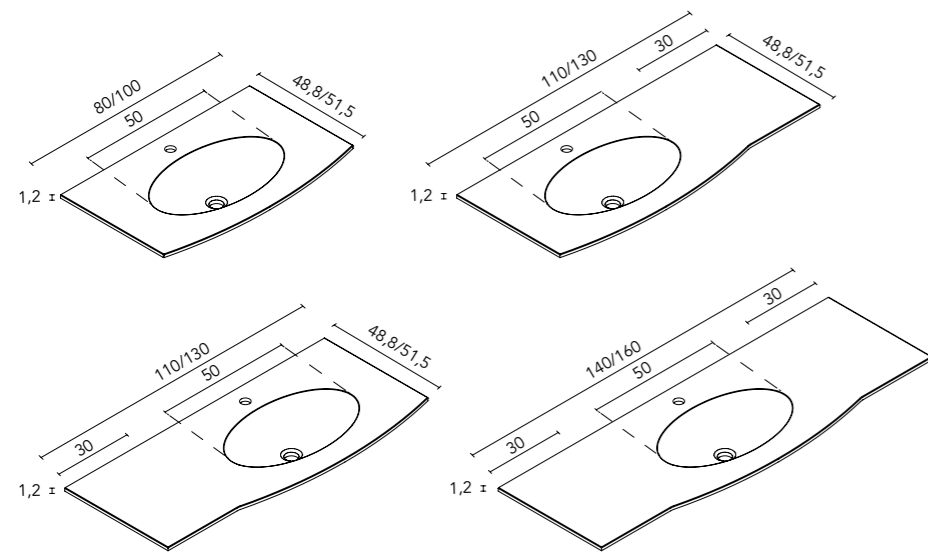

WORKTOPS WITH BUILT-IN WASHBASINS

Trend (ceramic)

Gloss finish. Sink depth 15. Thickness 2.

Worktop Trend 80-100

80	100
123067	123068
205€	261€

Gloob (Solid Surface)

Matt finish. Sink depth 12. Thickness 1,2.

The measures given in parenthesis indicate the units necessary for this composition.

Worktop Gloob 80-100-110-130-140-160

80	100	110 L (80+30)	110 R (30+80)	130 L (100+30)	130 R (30+100)	140 (30+80+30)	160 (30+100+30)
126340	126341	126342	126343	126344	126345	126346	126347
335€	401€	455€	455€	534€	534€	603€	703€

WORKTOPS FOR COUNTERTOP WASHBASINS

Machined worktops, with hole for washbasin and faucet.

The measures given in parenthesis indicate the units necessary for this composition.