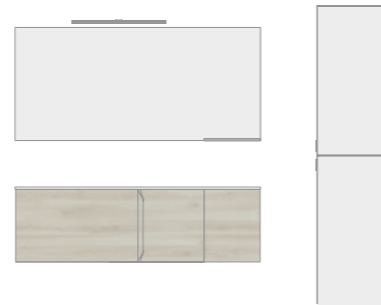

Wave 2

Nature White
130 (100+30)
Page 124-127

Ref.	Description	PVP
126470	Wave unit 1 drawer	467€
126482	Wave base unit 1 door 30 R	187€
126344	Countertop washbasin Gloob 130 (100+30)	534€
126715	Mirror Fenix 130	113€
126560	Mirror shelf Fenix 30	46€
123396	LED light wall Luce 50	106€
Total composition		1453€
128580	Column 2 doors Mirror 40	404€