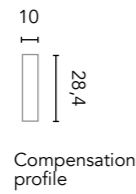

FURNITURE

Unit with drain protection and drawer organizer. Depth 45.