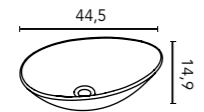

COUNTERTOP WASHBASINS

Galaxy (ceramic)

Sink depth 14.