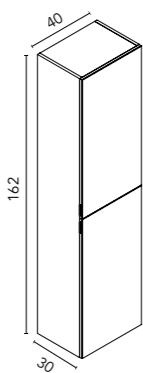

COLUMN MIRROR

Depth 30. 4 mobile glass shelves and 1 fixed wooden shelf. Doors in mirror finish.

Finishes	
BL1B	128582
376€	
BL20M	128580
MA15M	128581
404€	

ACCESSORIES SUMI

Towel holder

Accessory without drilling, no fixing elements needed. Material: brass. It supports up to 5kg of weight. Tube Ø16 mm.