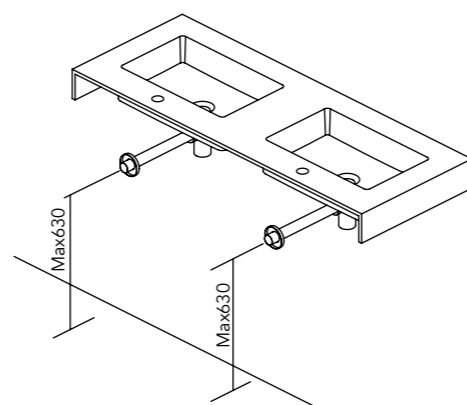

Sky console

Tube depth 5,5 cm.