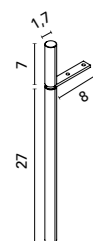

LEGS

Lacquered metallic. 2 units. Height: 34,4.

Legs

Finishes	2U
White	131390
Anthracite	131391
Inox	131392
	81€