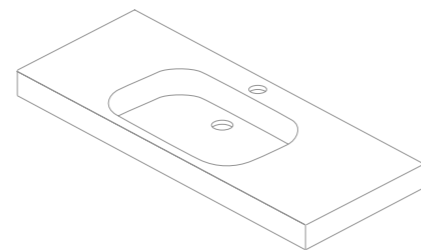

Worktop with console built-in washbasin