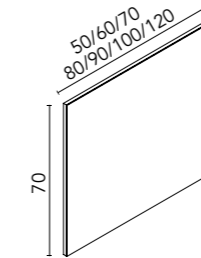

MIRRORS

Murano