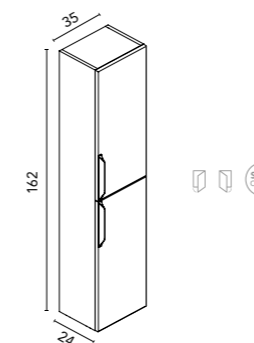

COLUMN

Interior: 2 mobile glass shelves and 1 fixed wooden shelf. Depth 24.