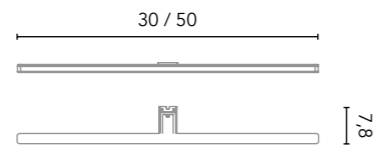

Luce

Finishes	30	50
Noir	125158	-
Chrome	123395	123396
	66€	106€

Power 8W (30) / 12W (50)
Lumens 525 LM (30) / 1020 LM (50)
Direction natural direct LED light
Temperature 5700K. Tension 220V - 240V