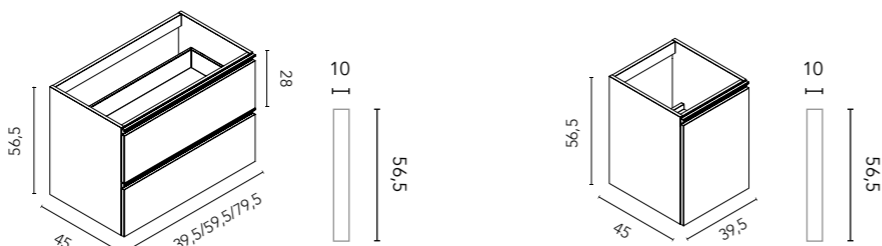

BASE UNIT

Auxiliary unit, without drain protection nor drawer organizer.
Doesn't admit washbasin. Depth 45. HANDLE NOT INCLUDED.

Base unit 1 drawer

Finishes	40 1Dr	60 1Dr	80 1Dr	100 1Dr	Profile
BL1B	126651	126655	126659	126663	128627
GR16B	126652	126656	126660	126664	128630
GR21	126653	126657	126661	126665	128631
NO14	126654	126658	126662	126666	128635
RO12	129281	129282	129283	129284	129843
VD19M	129817	129818	129819	129820	129611
NG3M	127682	127686	127690	127694	128634
AZ6M	127683	127687	127691	127695	128626
BL22M	127684	127688	127692	127696	128629
	193€	208€	233€	271€	34€

Base unit 2 drawers

Finishes	40 2Dr	60 2Dr	80 2Dr	Profile
BL1B	126667	126671	126675	128613
GR16B	126668	126672	126676	128617
GR21	126669	126673	126677	128618
NO14	126670	126674	126678	128622
RO12	129285	129286	129287	129957
VD19M	129821	129822	129823	129844
NG3M	127670	127674	127678	128621
AZ6M	127671	127675	127679	128611
BL22M	127672	127676	127680	128615
	293€	312€	322€	34€

Base unit 1 door

Finishes	1D RÉV	Profile
BL1B	127889	128613
GR16B	127890	128617
GR21	127892	128618
NO14	127891	128622
RO12	129288	129957
VD19M	129824	129844
NG3M	127894	128621
AZ6M	127895	128611
BL22M	127896	128615
	176€	34€