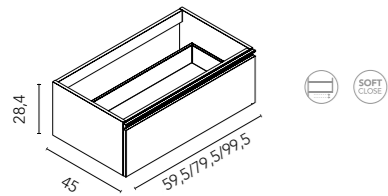

BASE UNITS

Auxiliary unit, no lid. Doesn't admit washbasin. Depth 45.
HANDLE NOT INCLUDED.

Base Unit 1 drawer

Finishes	60 1Dr	80 1Dr	100 1Dr
RO6	131315	131316	131317
BL22M	127692	127688	127696
	208€	233€	271€