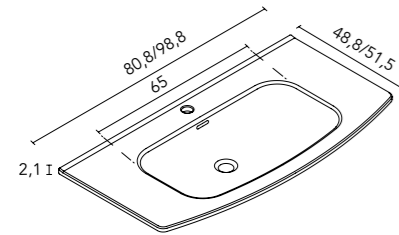

WORKTOPS WITH BUILT-IN WASHBASINS

Trend (ceramic)

Gloss finish. Sink depth 15. Thickness 2.

Worktop Trend 80-100

80	100
123067	123068
205€	261€

Gloob (Solid Surface)

Matt finish. Sink depth 12. Thickness 1,2.

The measures given in parenthesis indicate the units necessary for this composition.