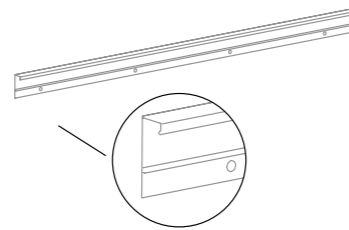

HANDLE

1 unit. It must be customized with a handle for each drawer.

Handle

Finishes	60	80	100
White	126744	126747	126750
Chrome	126745	126748	126751
Black	126746	126749	126752
	13€	27€	36€
Brushed steel	128334	128335	128336
Brushed gold	128338	128339	128340
	16€	31€	42€

Washbasins, mirrors, mirror cabinets and lights available from page 218.
More accessory options available on page 237. Measurements in cm.