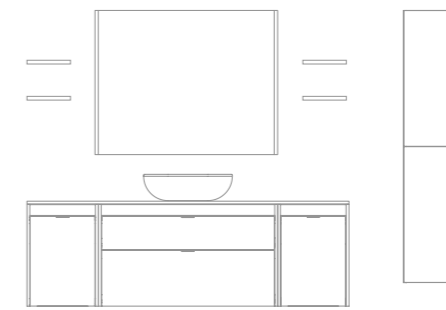

# Logika

Green Pure  
H. Anthracite

180 (40+100+40)

Logika 2: 2556 €  
Turn to page 52 for a detailed price breakdown of the composition

OFF

ON

Logika 180 cm. Base Unit 40 1 door. Unit 100 2 drawers. Wardrobe module 40 1 drawer. Handles Matt Anthracite. Worktop melamine 180. Ceramic countertop washbasin Block Black. Mirror Aine 100. Shelves Square Matt Black. Column Logika 30 2 doors.