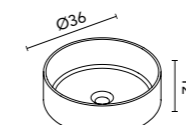

Sun (ceramic)

Sink depth 12.

Finishes	36
Sand Matt	126288
Matt Black	128409
Cotton	128821
Blue Ocean	130633
Piombo	129905
Grey Vintage	129955
274€