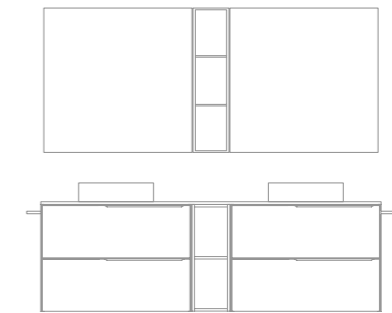

Mio
Grey Elm
Matt Sand
180 (80+20+80)

Mio 4: 3301€
Turn to page 116 for a detailed price breakdown of the composition