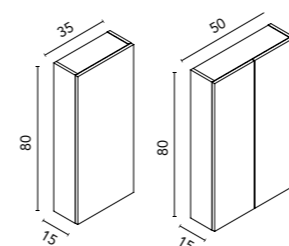

AUXILIAIRES STYLE

Wall unit

Depth 15. 2 shelves. Doors with soft close system.

Finishes	35 1D	50 2D
BL1B	123237	123241
BL22M	128194	128200
GR16B	123238	123242
AZ6M	128196	128202
NG3M	128197	128203
AZ7M	129907	129911
VD18M	129908	129912
GR45M	129909	129913
TE1M	129910	129914
GR21	125317	125318
NO14	123240	123244
NO18	130343	130347
RO12	129294	129293
RO14	129240	129196
BL26	130340	130344
VD19	129830	129829
TE4	130341	130345
AZ8	130342	130346
137€		
173€		

Finishes	35 1D	50 2D
BL18B	127180	127188
BL20M	126725	126727
MA15M	126726	126728
RO8	128198	128204
RO5	127182	127190
FR2	127181	127189
OL1	128199	128205
NO20	131582	131583
BL19	125808	125812
RO6	125296	125299
159€		
187€