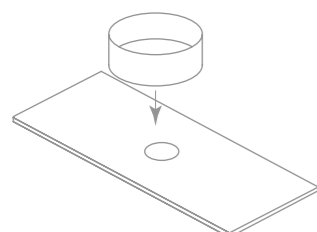

MACHINED WORKTOP FOR COUNTERTOP WASHBASIN

Depth 46. Worktops valid only for 60, 80 and 100 modules with central basin.

Machined worktop

Finishes	60	80	100
PVC. BL20M	127424	127426	127428
PVC. MA15M	127425	127427	127429
PVC. AZ9M	131297	131301	131305
	87€	101€	119€

CUSTOM WORKTOPS

Indicate measures on request.

Custom worktops with standard measures

Standard width measure: 60 - 80 - 100 - 120 - 140 - 160 - 180 - 200 cm.

Finishes	
Mineral Cover	126838

Complete personalised custom worktops

For NO standard measures.

Finishes	
Mineral Cover	128327

It is necessary to attach a plan together with the order.

DOWNLOAD PLAN IN PAGE 217.

It is necessary to attach plan with all the measures.

The RRP of custom-made worktops will be that of the measurement immediately above, in 20cm sections.
Example : If a countertop of 103cm wide is required, the RRP would be that of the 120cm worktop.