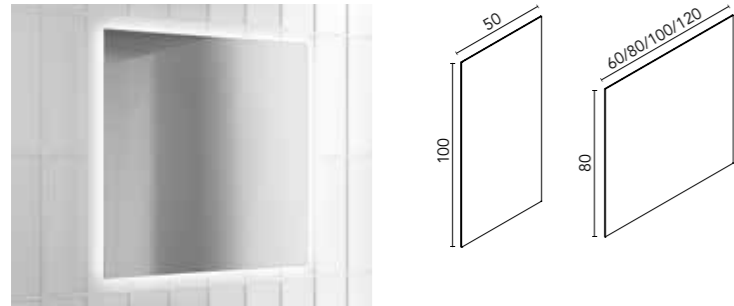

50
128864
389€

Natural ambient LED light. PVC back. Rectangular polished glass with rounded edges. Temperature: 4000k. 36 000 h of light. Easy installation. Depth: 3cm. Screen-printed mirror.

Blaze