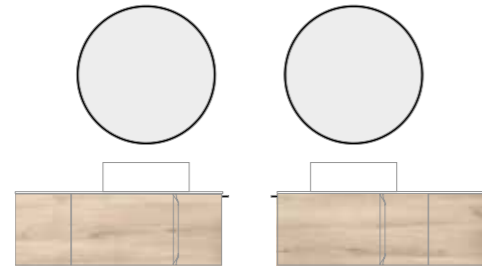

Wave 1

Nature Beige
110 (30+80) 110 (80+30)
Page 120-123

Ref.	Description	PVP
126486	Wave base unit 1 door 30 L	187€
126467	Wave unit 1 drawer 80	353€
126543	Worktop 110 (30+80) Mineral Cover	301€
126290	Washbasin Taos	219€
127114	Mirror 80 Eclipse	218€
126162	Towel holder Sumi Black	64€
Total composition 1.1		1342€
126482	Wave base unit 1 door 30 R	187€
126467	Wave unit 1 drawer 80	353€
126540	Worktop 110 (80 +30) Mineral Cover	301€
126290	Washbasin Taos	219€
127114	Mirror 80 Eclipse	218€
126162	Towel holder Sumi Black	64€
Total composition 1.2		1342€