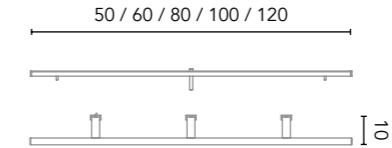

Limit

	50	60	80	100	120
	127234	127159	127160	127161	127162
	90€	116€	141€	168€	180€

Power 15W (50) / 15W (60) / 20W (80) / 25W (100) / 30W (120)
Lumens 1135 LM (50) / 1135 LM (60) / 1480 LM (80) / 1790 LM (100) / 2130 LM (120)
Direction natural direct LED light.
Temperature 4000 k. Tension 220V - 240V