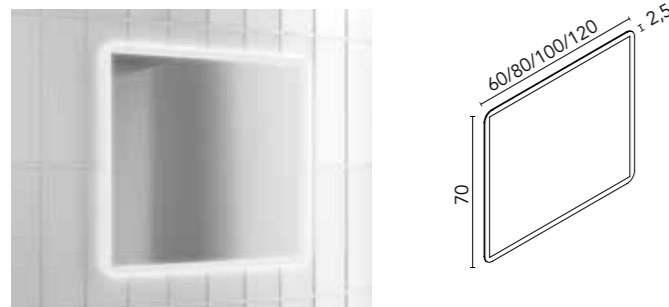

50	60	80	100	120
130351	128127	128128	128129	128130
255€	265€	294€	330€	364€

Natural ambient LED light. PVC back. Polished glass. Temperature: 4000K. 36 000 h of light. Easy installation. Anti-corrosion treatment. Tension: 220V-240V / Frequency : 50-60 Hz. Power : 20W. Lumens: 850LM (60); 950LM (80); 1070LM (100); 1180LM (120). Depth: 3cm.

Stella