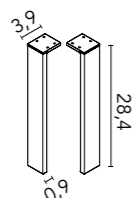

LEGS

Lite
Height 28,4. 2 units. Placement in two positions, both front and profile.

Finishes	
Matt White	128798
Matt Black	128799
31€	
Chrome	128797
Brushed steel	128341
Brushed gold	128342
37€