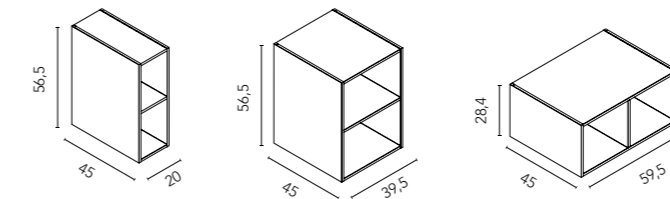

OPEN MODULES

Depth 45. Thickness 1,6.

Modules 2 gaps

Finishes	20	40	60
BL1B	126679	126683	126687
GR16B	126680	126684	126688
GR21	126681	126685	126689
NO14	126682	126686	126690
RO12	129289	129290	129291
VD19M	129825	129826	129827
NG3M	127985	127989	127993
AZ6M	127986	127990	127994
BL22M	127987	127991	127995
	105€	131€	105€

HANDLES

1 unit. Choose your handle between the different finishes.
IT MUST BE CUSTOMIZED WITH A HANDLE FOR EACH DRAWER.