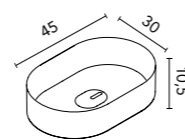

Volta (Solid Surface)

Sink depth 11,5.

<b>Finish</b>	<b>53</b>
Matt White	126724
<b>219€</b>	

Nysa (ceramic)

Sink depth 12,5.

<b>Finish</b>	<b>35</b>
Gloss White	125816
<b>120€</b>	

Oval (Solid Surface)

Sink depth 10,5. Includes screen-printed trim in the same finish as the washbasin.