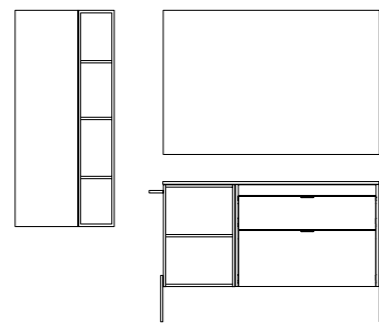

Logika

Artic Walnut
H. Matt White
120 (40+80)

Logika 1: 2003€
Turn to page 52 for a detailed price breakdown of the composition