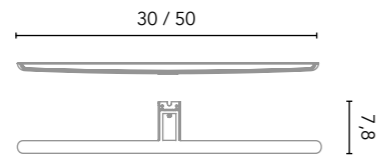

Measurements in cm.

Soft close system

Opening of central doors

Opening to the left or to the right

LED light

LIGHT WALLS

Llum  

	30	50
	124752	124753
	<b>66€</b>	<b>106€</b>