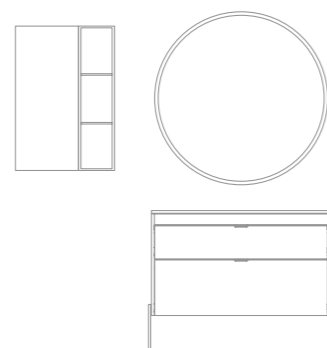

Logika

Green Pure
H. Anthracite
100

Logika 6: **1506€**
Turn to page 53 for a detailed price breakdown of the composition