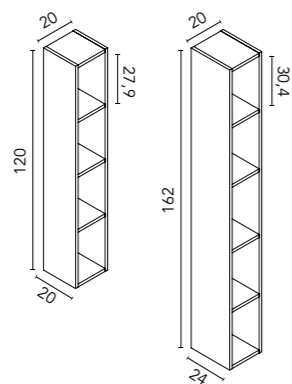

AUXILIARIES DUPLA

Open Column

20x120: Depth 20. 1,6 cm. Thickness. 4 shelves. Melamine and matt lacquered.
20x162: Depth 24. 1,6 cm. Thickness. 5 shelves. Melamine and matt lacquered.

Finishes	20x120	20x162
NO17	130922	130914
NO18	130923	130915
NO19	130924	130916
VD19	130919	130911
TE4	130920	130912
AZ8M	130921	130913
	130€	155€
Sand Matt	130926	130918
Matt White	130925	130917
	175€	210€

NO17: Toffee Walnut	NO18: Arctic Walnut
NO19: Toasted Walnut	VD19: Green Pure
TE4: Terracotta Pure	AZ8: Blue Talc Pure
MA15M: Sand Matt	BL20M: Matt White
MA23M: Habana	AZ9M: Blue Ocean

Column

35x120: Depth 20. 1 door. 1 fixed wooden shelf, 2 mobile wooden shelves. Doors with push open system.
35x162: Depth 24. 2 door. 1 fixed wooden shelf, 2 mobile wooden shelves. Doors with push open system.