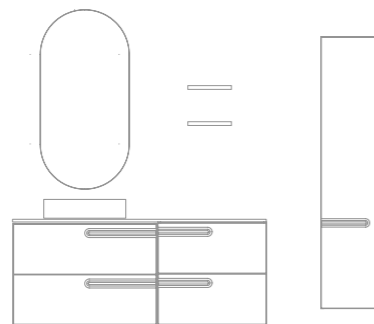

Econic

Matt Navy Blue
140 (80+60)

Econic 6: **2234€**
Turn to page 86 for a detailed price breakdown of the composition.