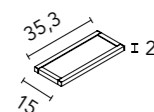

#### Shelf

Structure in Matt Black. 2cm Thickness.

Finishes	
BL1B	C0074798
GR16B	C0074799
GR21	C0074801
NO14	C0074802
FR2	C0074803
RO5	C0074804
MA15M	C0074805
<b>104€</b>	

Finishes	
BL20M	C0074800
AZ6M	C0074806
NG3M	C0074807
<b>116€</b>	