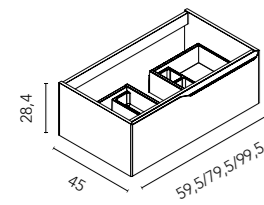

FURNITURE

Unit with drain protection and drawer organizer. Depth 45.