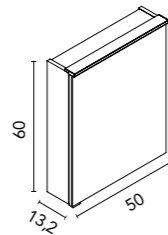

Mirror cabinet Premium 50

50 1D
C0075617
407€

Depth: 13 cm.
Mirror cabinet with LED Limit 50 light wall, completely flush. Mirror cabinet with exterior sides and edges in mirror, interiors in Mokka finish. Shiny chrome metallic handle.
Inside: 2 glass shelves. Combibox with plug and switch.