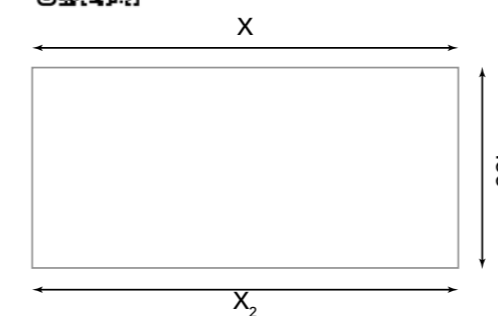

Countertop with sink and faucet hole

Unmachined countertop