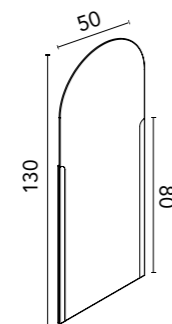

120
132135
359€

Natural ambient LED light, inside the mirror. Progressive adjustment of light temperature, warm (3000K) or cool (6000K). Touch-sensitive ON/OFF switch. LED spots hidden. Backless. Power: 18W. 36 000h of light. Thickness: 0,4cm. Easy installation. Reversible, can be placed horizontally or vertically.

Dome