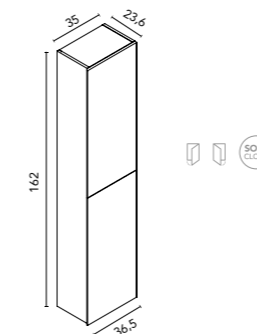

COLUMN

Interior: 4 mobile glass shelves and 1 fixed wooden shelf. Depth 24.

Column 2 doors

Finishes	2D R	2D L
BL20M	126426	126720
RO8	126427	126721
OL1	126428	126722
MA15M	126429	126723
	354€	354€