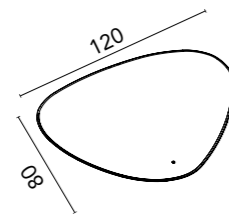

80	100
132136	132137
269€	309€

Natural ambient LED light, inside the mirror. LED spots hidden. PVC back. Temperature: 4000K. Power: 17W (80cm) et 20W (100cm). 36 000h of light. Thickness: 0,4cm. Easy installation.

Nuar