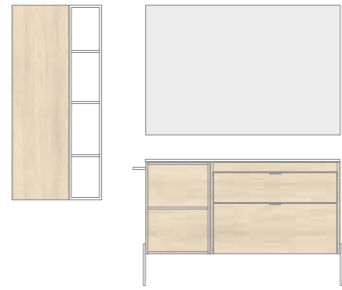

Logika 1

Artic Walnut. White
120 (40+80)
Page 20-23

Ref.	Description	PVP
130877	Open module 40 2 gaps	131€
130315	Unit 80 Logika 2 drawers	416€
130535	Handle 80 White	70€
127070	Built-in washbasin 120 (40+80) Sky no faucet hole	472€
128130	Mirror 120 Blaze	364€
131390	Legs Logika White	81€
Total composition		1534€
130905	Column 35 Dupla 1 door	195€
130917	Open Column 20 Dupla	210€
126161	Towel holder Sumi White	64€