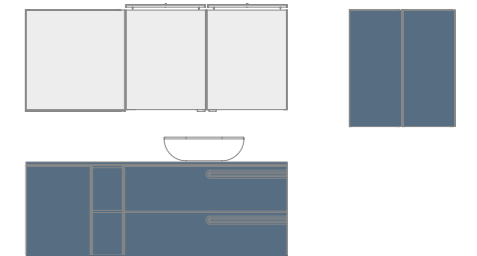

Econic 8

Vapor Blue
160 (40+20+100)
Page 78-81

Ref.	Description	PVP
128990	Base unit 40 Dupla 1 door	240€
129962	Base unit 20 Econic 2 gaps	204€
128958	Unit 100 Econic 2 drawers	490€
129927	Worktop 160 Vapor Blue	161€
132461	Bar for worktop 100 (x2)	40€
128822	Washbasin Block Cotton	274€
126710	Mirror 60 Fenix	74€
126563	Mirror shelf 60 Fenix	59€
C0075617	Mirror cabinet 50 Fenix with light Limit 50 (x2.)	814€
Total composition		2356€
129911	Style wall unit 50 2 doors	173€