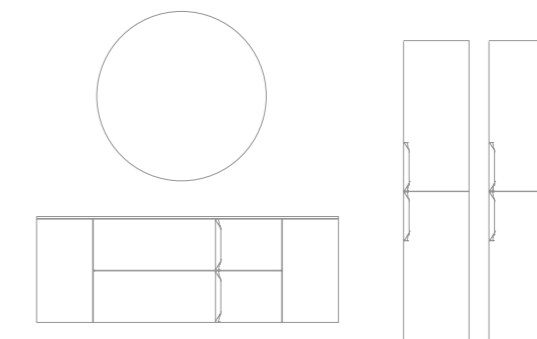

Wave
Matt White
160 (30+100+30)

Wave 3: **2698€**
Turn to page 137 for a detailed price breakdown of the composition

Wave 160 cm. Base unit 1 door 30. Unit 2 drawers 100. Base unit 1 door 30. Worktop Solid Surface with built-in washbasin Gloop 160 (30+100+30). Mirror Lua 90. Towel hanger Sumi.Columns 2 doors.