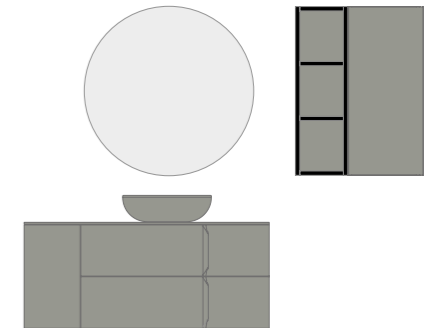

Wave 4

Matt Sand
130 (30+100)
Page 130-131

Ref.	Description	PVP
126496	Wave se unit 1 door 30 L	187€
126480	Wave unit 2 drawers 100	614€
126524	Worktop 130 (30+100) Matt Sand	142€
126289	Washbasin Block Sand	274€
125523	Mirror 90 Lua	381€
Total composition		1598€
C0074816	Open wall unit Square 25	347€
126726	Style wall unit 1 door 35	159€