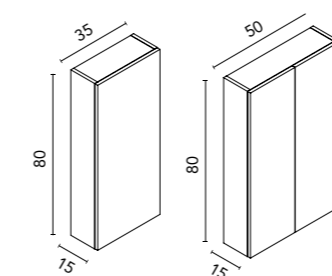

Wall unit

Depth 15. 2 shelves. Doors with soft close system.