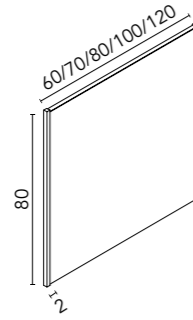

MIRRORS WITH LIGHT

Aine