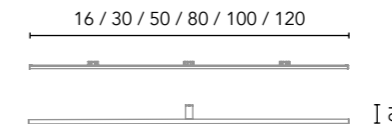

LIGHT WALLS

Alea

	16	30	50	80	100	120
	123062	124862	124863	124864	122868	123029
	52€	80€	121€	187€	228€	269€

Power 3W (16) / 6W (30) / 10W (50) / 15W (80) / 12W (100) / 12W (120)
Lumens 250 LM (16) / 450 LM (30) / 800 LM (50) / 1300 LM (80) / 1000 LM (100)
Direction natural direct LED light . Temperature 5700 k
Tension 230 V