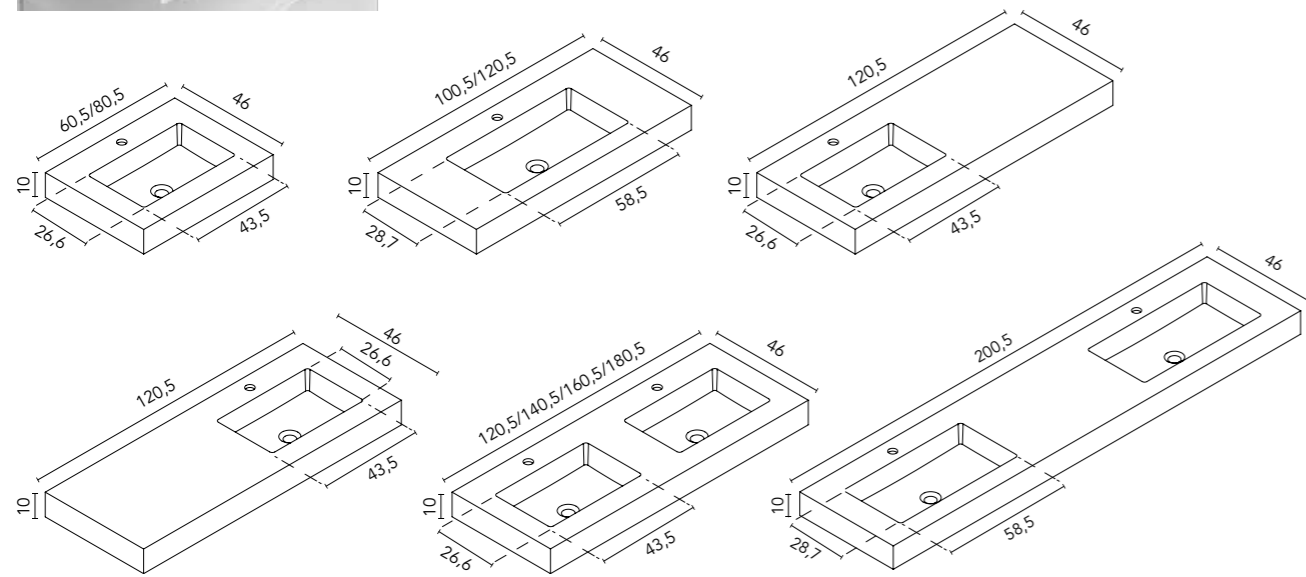

WORKTOP WITH CONSOLE SKY

Sky console (Solid Surface)

Matt finish. Sink depth 12. Height 10.

Console Sky

	60	80	100+	120+	120 1S L (60+60)	120 1S R (60+60)	120 2S (60+60)
With faucet hole	126277	126278	126279	126280	126281	126282	126283
No faucet hole	127081	127082	127083	127084	127085	127086	127087
	369€	419€	472€	524€	524€	524€	785€

	140 2S (60+20+60)	160 2S (60+40+60)	180 2S (60+60+60)	200+ 2S (80+40+80)
With faucet hole	126284	126285	126286	126287
No faucet hole	127088	127089	127090	127091
	918€	1049€	1114€	1181€

Brackets

1U
126899
41€

Necessary to include brackets for the installation of worktops with Sky console. 1 unit. Chrome.
For sizes from 60 to 120cm, with centered sink: 2 brackets; 120 (displaced sink, two sinks) to 140 cm: 3 brackets; 160 to 200 cm: 4 brackets.

PLAN VASQUE / CONSOLE SKY PERSONALIZED

Sky washbasin / Sky console personalized with standard measurements

Standard length measurements: 60 - 80 - 100 - 120 - 140 - 160 - 180 - 200 cm. With tap hole.

Finish	Sky washbasin	Sky console
White Matt	130945	130946

Order your custom Sky washbasin / Sky console in any standard size, to place on any composition with our modules. You can modify the distribution of the modules and the basins (except when the set includes compensation profiles).

For example: if we had the washbasin 140 (100 +40) but we would need the washbasin 140 (20+100+20)

You can also request non-standard sizes for the Logika series sets.

The price of the custom Sky washbasin / Sky console will be the same as the price of its standard size (with the same number of basins).

The measures given in parenthesis indicate the units necessary for this composition. The measurements are in cm.