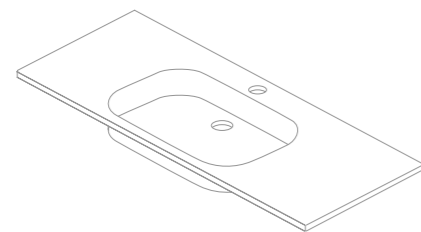

TYPES OF WORKTOPS

Worktops with built-in washbasins