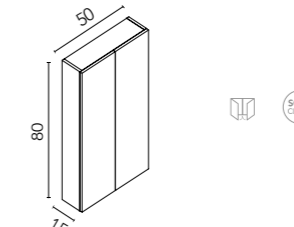

FURNITURE

Depth 48 / 52. For single-drawer cabinets, 1 organiser box is included, for two-drawer cabinets, 2 organiser boxes are included.

Furniture 1 drawer

Finishes	80 1Dr	100 1Dr
BL19	126466	126470
RO6	126467	126471
MA15M	126468	126472
BL20M	126469	126473
	353€	467€

Furniture 2 drawers

Finishes	80 2Dr	100 2Dr
BL19	126474	126478
RO6	126475	126479
MA15M	126476	126480
BL20M	126477	126481
	520€	614€

BASE UNIT

Interior Base unit height 38: no shelf. Depth 43.
Interior Base unit height 54: 1 glass shelf. Depth 43.

Base unit 1 door

Finishes	1D R (H.38)	1D L (H.38)	1D R (H.54)	1D L (H.54)
BL19	126482	126486	126490	126494
RO6	126483	126487	126491	126495
MA15M	126484	126488	126492	126496
BL20M	126485	126489	126493	126497
	187€	187€	187€	187€

STYLE WALL UNITS

Interior: 2 glass shelves. Depth 15.

Wall unit 1 door

Finishes	1D REV
BL19	125808
RO6	125296
MA15M	126726
BL20M	126725
	159€

Wall unit 2 doors

Finishes	2D
BL19	125812
RO6	125299
MA15M	126728
BL20M	126727
	187€

COLUMN

Interior: 2 mobile glass shelves and 1 fixed wooden shelf. Depth 24.

Column 2 doors

Finishes	2D REV
BL19	126498
RO6	126499
MA15M	126500
BL20M	126501
	297€

Mirrors, mirror cabinets and lights available from page 216.
More accessory options available on page 237. Measurements of the dimensions in cm.

FINISHES