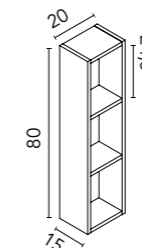

AUXILIARIES DUPLA

Open wall unit

Depth 15. 1,6 cm Thickness. 3 shelves. Melamine and matt lacquered.

Finishes	20x120
NO17	130930
NO18	130931
NO19	130932
RO12	131386
VD19	130927
TE4	130928
AZ8M	130929
BL26	131385
	105€
Sand Matt	130934
Matt White	130933
	150€

NO17: Toffee Walnut	NO18: Arctic Walnut
NO19: Toasted Walnut	RO12: Oak Eternity
VD19: Green Pure	TE4: Terracotta Pure
AZ8: Blue Talc Pure	BL26: White Pure
MA15M: Matt Sand	BL20M: Matt White
MA23M: Habana	AZ9M: Ocean Blue