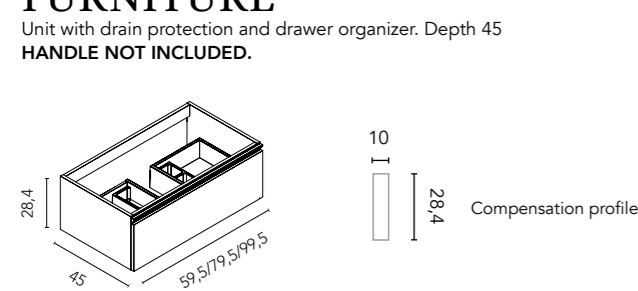

FURNITURE

Unit with drain protection and drawer organizer. Depth 45
HANDLE NOT INCLUDED.