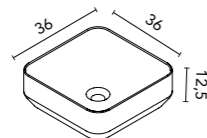

Zala (ceramic)

Sink depth 12,5.