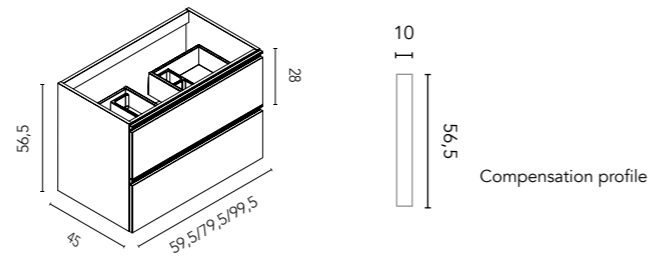

FURNITURE

Unit with drain protection and drawer organizer. Depth 45
HANDLE NOT INCLUDED.