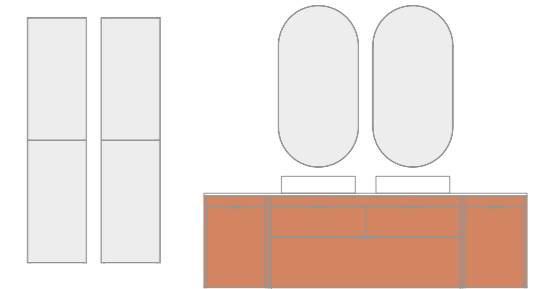

Logika 8

Terracotta Pure. Matt White
200 (40+120+40)
Page 44-47

Ref.	Description	PVP
130336	Wardrobe module 40 1 drawer	301€
130330	Unit 120 Logika 3 drawers	592€
131372	Base Unit 40 Logika 1 door	168€
131496	Handle 40 White (x2)	54€
130544	Handle 120 3 drawers White	107€
126298	Worktop 200 Mineral Cover	433€
132462	Bar for worktop 120 (x2.)	50€
127553	Washbasin Oval White (x2)	548€
128864	Mirror 50 Axis (x2)	778€
Total composition		3031€
128580	Column 35 Mirror 2 doors (x2)	808€