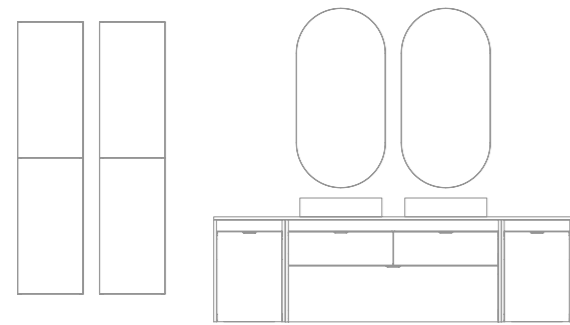

Logika

Terracotta Pure
T. Matt White
200 (40+120+40)

Logika 8: 3839 €
Turn to page 53 for a detailed price breakdown of the composition