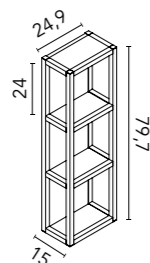

Open wall unit

Depth 35. Structure in Matt Black. 2cm Thickness. 3 shelves.