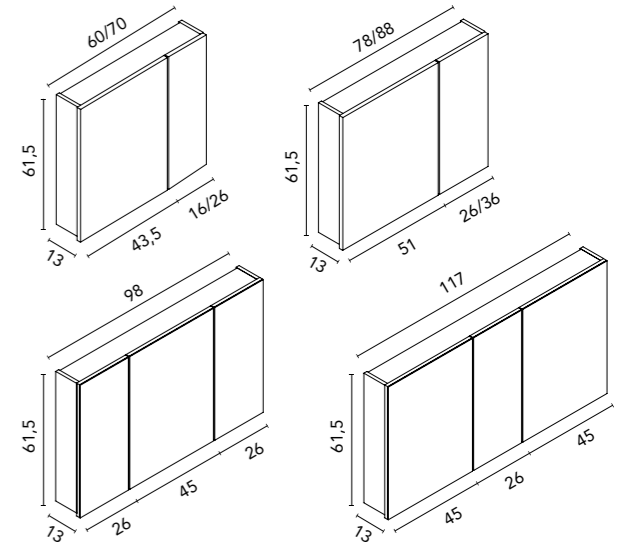

MIRROR CABINETS

Nika

Depth 13,5. Profile available in two finishes, White lacquered and metallic Grey melamine.
Internal distribution: 2 glass shelves.