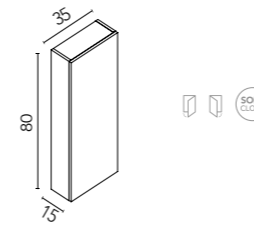

STYLE WALL UNITS

Interior: 2 glass shelves. Depth 15.

Wall unit 1 door

Finishes	1D REV
BL19	125808
RO6	125296
MA15M	126726
BL20M	126725
	159€