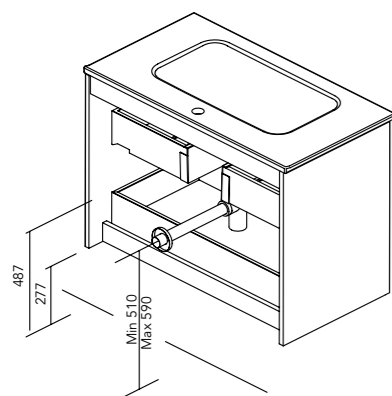

SIPHON PLACEMENT

Logika

2 drawers. Tube depth 7 cm.