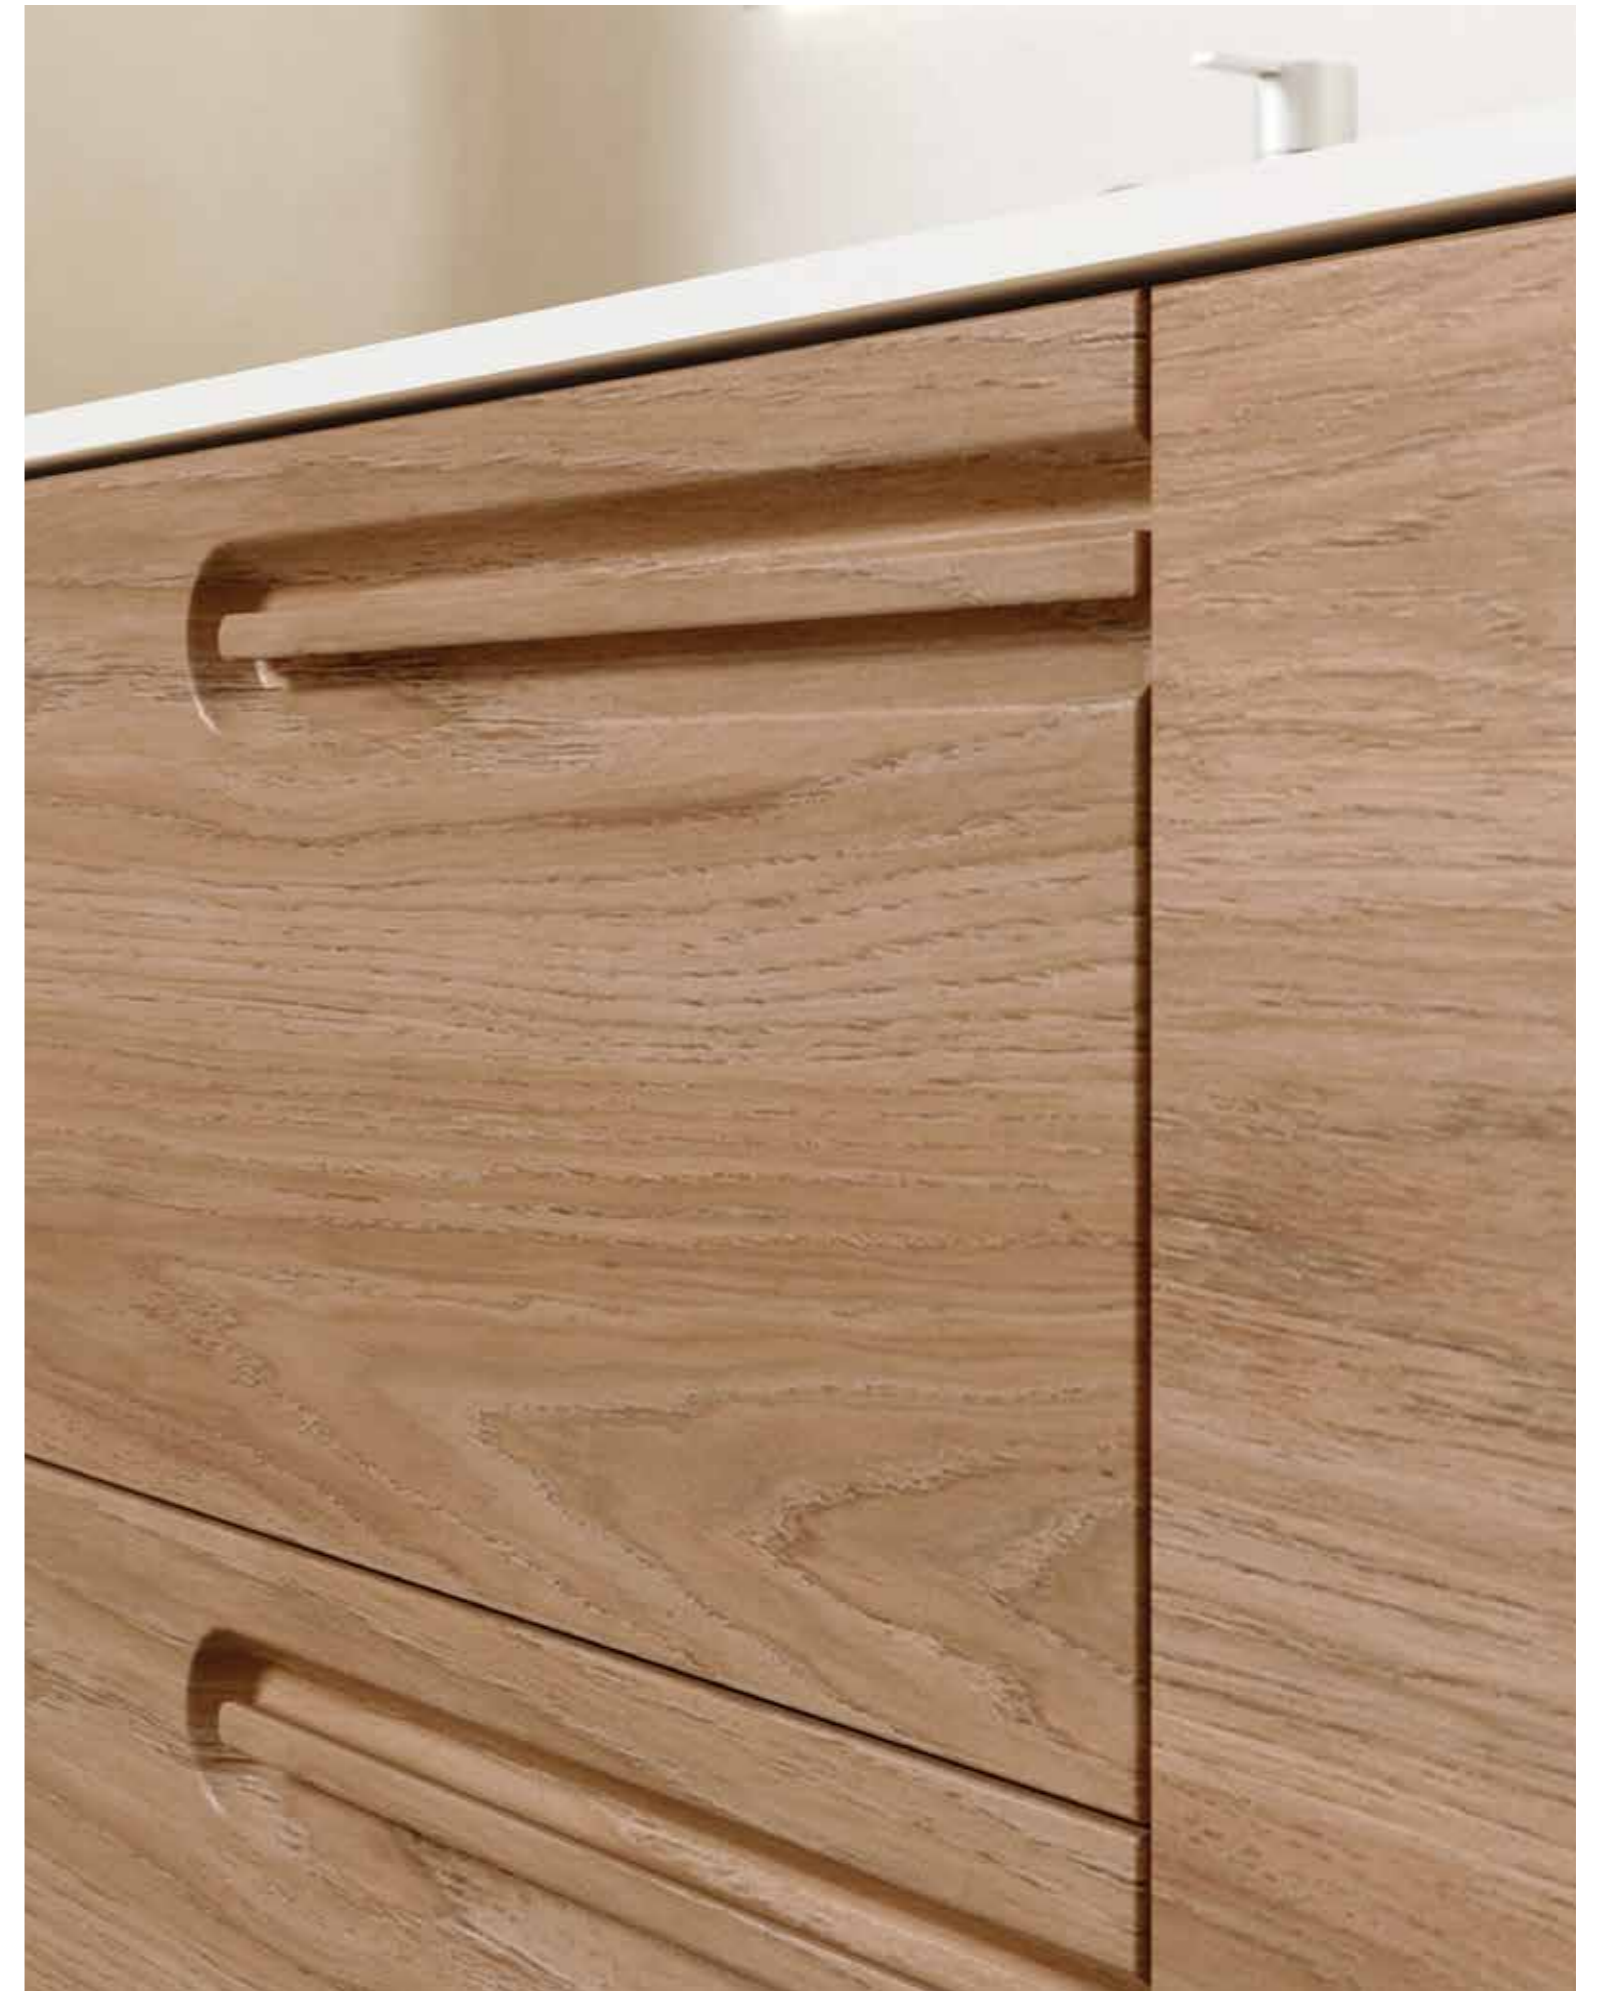

Econic

Hickory Nature

160 (80+40+40)

Econic 2: **2177€**
Turn to page 86 for a detailed price breakdown of the composition.