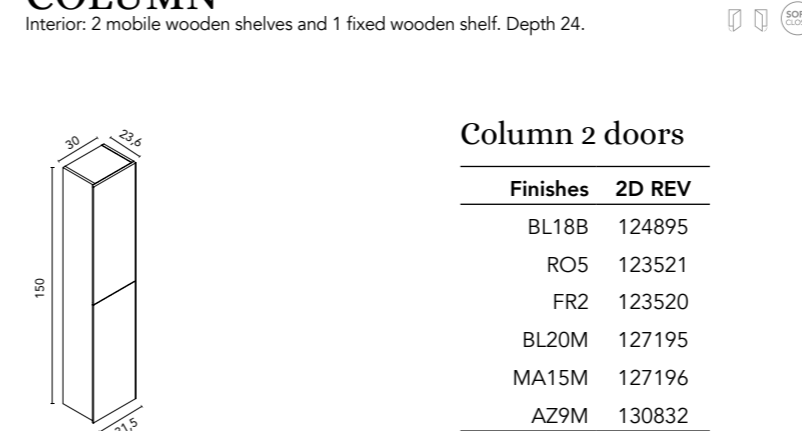

## COLUMN

Interior: 2 mobile wooden shelves and 1 fixed wooden shelf. Depth 24.