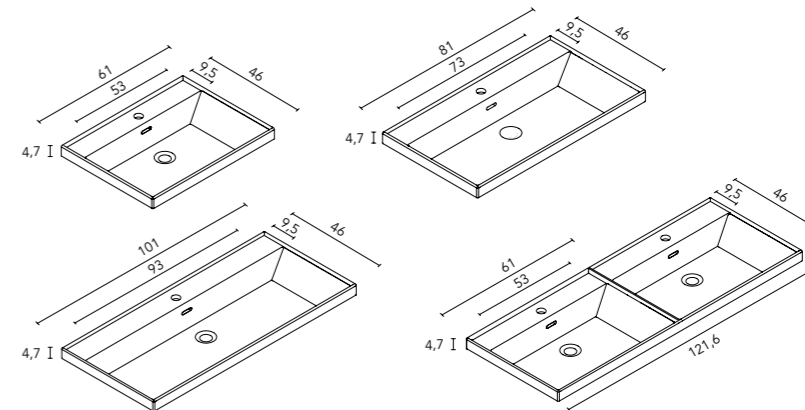

Cairo (ceramic)

Gloss/mat finish. Sink depth 11. Thickness 4,7.

Worktop Cairo 60-80-100-120

Finishes	60	80	100	120 2S (60+60)
Gloss White	131642	131645	131648	131651
	139€	163€	223€	415€
Matt White	131643	131646	131649	131652
Matt Black	131644	131647	131650	131653
	204€	277€	334€	645€