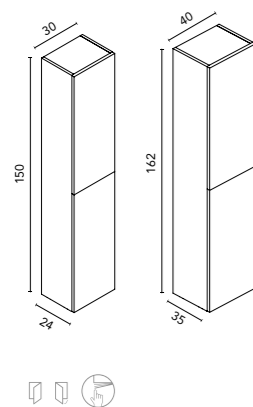

WALL UNIT STYLE

Interior: 2 glass shelves. For finishes BL1B, GR16B, GR21 and NO14, 2 wooden shelves.
Depth 15.

Wall units 1 and 2 doors

Finishes	1D REV	2D
BL1B	123237	123241
GR16B	123238	123242
GR21	125317	125318
NO14	123240	123244
RO12	129294	129293
VD19	129830	129829
NG3M	128197	128203
AZ6M	128196	128202
BL22M	128194	128200
	137€	173€

COLUMNS

Interior 30: 1 fixed wooden shelf and 2 mobile wooden shelves. Doors with push-open system.
Interior 40: 1 fixed wooden shelves, 4 mobile wooden shelves. Doors with push-open system.

Columns 2 doors

Finishes	30 2D REV	Finishes	40 2D REV
BL1B	124845	BL1B	129982
GR16B	124846	GR16B	129983
GR21	124847	GR21	129984
NO14	124848	NO14	129985
RO12	129292	RO12	131380
VD19	129828	VD19	131382
NG3M	128093		281€
AZ6M	128094		
BL22M	128095		
	253€		

Washbasins, mirrors, mirror cabinets and lights available from page 230.
More accessory options available on page 250. Measurements of the dimensions in cm.

FINISHES

FURNITURE

HANDLE*

* Specify handle finish next to order.
Necessary 1 handle per drawer/door.

MACHINED WORKTOP FOR COUNTERTOP WASHBASIN

Depth 46.
Worktops compatibles uniquement avec les modules de 60, 80 et 100 avec vasque centrée.

Machined worktop

Finishes	60	80	100
BL1B	126579	126583	126587
GR16B	126580	126584	126588
GR21	126581	126585	126589
NO14	126582	126586	126590
RO12	129295	129296	129297
VD19M	129831	129832	129833
NG3M	127915	127919	127923
AZ6M	127916	127920	127924
BL22M	127917	127921	127925
	78€	91€	109€
PVC. BL20M	127424	127426	127428
PVC. MA15M	127425	127427	127429
	87€	101€	119€

Metallic bars for worktops

60	70	80	100	120
132458	132459	132460	132461	132462
12€	14€	16€	20€	25€

Metal bar for reinforcing worktops.