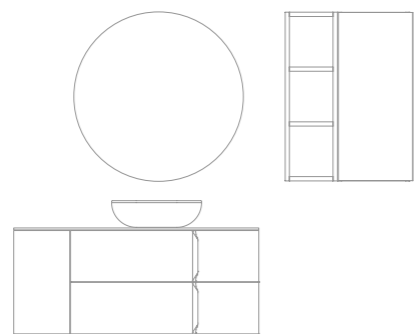

Wave

Matt Sand

130 (30+100)

Wave 4: **2104€**
Turn to page 137 for a detailed price
breakdown of the composition