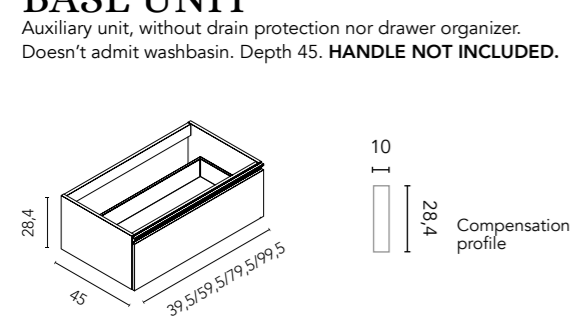

BASE UNIT

Auxiliary unit, without drain protection nor drawer organizer.
Doesn't admit washbasin. Depth 45. HANDLE NOT INCLUDED.

Base unit 1 drawer

Finishes	40 1Dr	60 1Dr	80 1Dr	100 1Dr	Profile
BL1B	126651	126655	126659	126663	128627
GR16B	126652	126656	126660	126664	128630
GR21	126653	126657	126661	126665	128631
NO14	126654	126658	126662	126666	128635
RO12	129281	129282	129283	129284	129843
VD19M	129817	129818	129819	129820	129611
NG3M	127682	127686	127690	127694	128634
AZ6M	127683	127687	127691	127695	128626
BL22M	127684	127688	127692	127696	128629
	193€	208€	233€	271€	34€

Base unit 2 drawers

Finishes	40 2Dr	60 2Dr	80 2Dr	Profile
BL1B	126667	126671	126675	128613
GR16B	126668	126672	126676	128617
GR21	126669	126673	126677	128618
NO14	126670	126674	126678	128622
RO12	129285	129286	129287	129957
VD19M	129821	129822	129823	129844
NG3M	127670	127674	127678	128621
AZ6M	127671	127675	127679	128611
BL22M	127672	127676	127680	128615
	293€	312€	322€	34€

Base unit 1 door

Finishes	1D RÉV	Profile
BL1B	127889	128613
GR16B	127890	128617
GR21	127892	128618
NO14	127891	128622
RO12	129288	129957
VD19M	129824	129844
NG3M	127894	128621
AZ6M	127895	128611
BL22M	127896	128615
	176€	34€