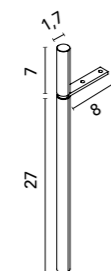

Logika
Metallic lacquered. 2 units. Height: 34,4. 2 units.