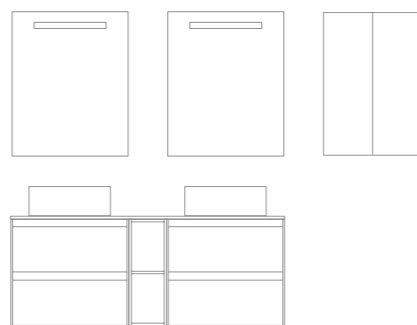

Alfa 4: 2032€
Turn to page 204 for a detailed price breakdown of the composition