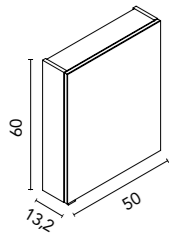

MIRROR CABINETS

Fenix / Fenix Premium

Customize your new Fenix mirror cabinet as you like. Different options.

Mirror cabinet 50

50 1D
126704
260€

Depth: 13 cm.
Mirror cabinet with exterior sides and edges in mirror, interiors in Mokka finish. Shiny chrome metallic handle.
Inside: 2 glass shelves.