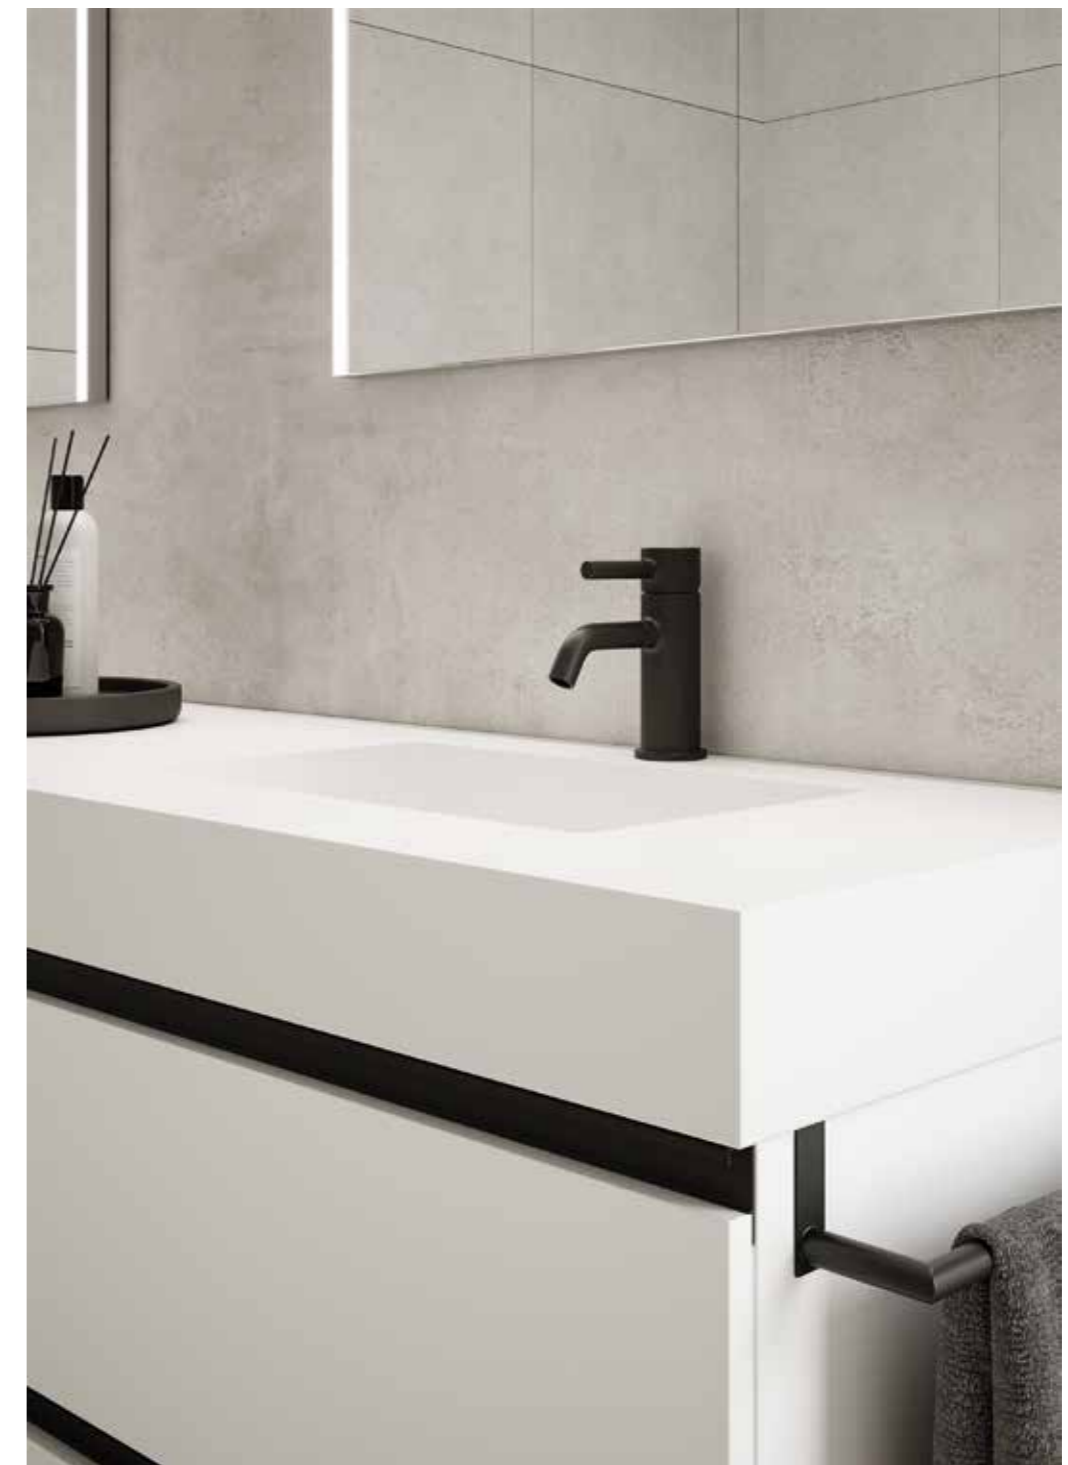

# Vida

Matt White  
Matt Black

200 (80+40+80)

Vida 7: **2814€**  
Turn to page 175 for a detailed price breakdown of the composition

Vida 200 cm. Unit 2 drawer 80. Base unit 40 1 door. Unit 2 drawers 80. Handle Black. Console with built-in washbasin Sky 200 (80+40+80). Mirror Aine 80. Towel holder Sumi Black.