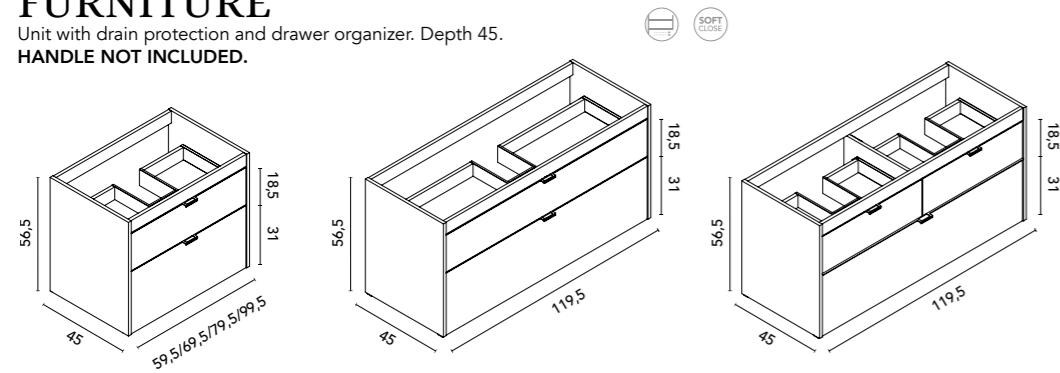

### FURNITURE

Unit with drain protection and drawer organizer. Depth 45.  
HANDLE NOT INCLUDED.