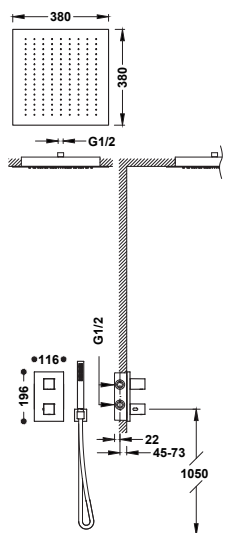

THERM-BOX

Visible part for concealed 2-way Therm-box

28325001KMB 277,00

Only visible part. Crossed handle. Includes trim plate, control and distribution handle. Complete with concealed Therm-box ref.: 20785001.

Pezzo vista per cassa da incasso a 2 vie Therm-box

Solo parte vista. Manopola a croce. Include piastra decorativa, comando e volante distributore. Completare con scatola da incasso Therm-box rif.: 20785001.

Therm-box 2-way concealed box with thermostatic tap for shower and bathtub
Scatola da incasso a 2 getti Therm-box con miscelatore termostatico per doccia e vasca da bagno

20785001 130,00

Visible part for concealed 2-way Therm-box

00625001KMB 212,00

Only visible part. Square handle. Includes trim plate, control and distribution handle. Complete with concealed Therm-box ref.: 20785001.

Pezzo vista per cassa da incasso a 2 vie Therm-box

Solo parte vista. Manopola quadrata. Include piastra decorativa, comando e volante distributore. Completare con scatola da incasso Therm-box rif.: 20785001.

Therm-box 2-way concealed box with thermostatic tap for shower and bathtub
Scatola da incasso a 2 getti Therm-box con miscelatore termostatico per doccia e vasca da bagno

20785001 130,00

2-way shower kit for concealed Therm-box

00635005KMB 1.631,00

- Only visible part.
- Square handle with temperature control. 2-way distributor.
- Concealed stainless steel ceiling-mounted shower head: 380x380 mm.
- Wall-mounted support for hand shower with water supply.
- Anti-limescale brass hand shower.
- Satin hose.

Kit doccia a 2 vie per cassa da incasso Therm-box

- *Solo parte vista.*
- *Manopola quadrata con controllo della temperatura. Erogatore a 2 getti.*
- *Soffione doccia soffitto a incasso in acciaio inossidabile: 380x380 mm.*
- *Supporto per doccia con presa d'acqua a muro.*
- *Doccino anticalcare in ottone.*
- *Flessibile satinato.*

Therm-box 2-way concealed box with thermostatic tap for shower and bathtub
Scatola da incasso a 2 getti Therm-box con miscelatore termostatico per doccia e vasca da bagno

20785001 130,00