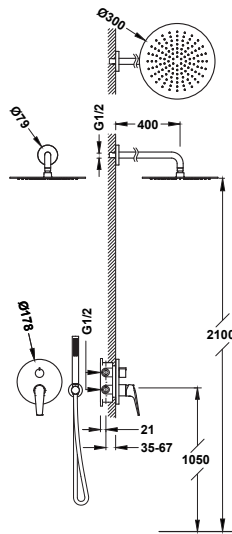

2-way shower kit for concealed Rapid-box

■ 28138004KMB 601,00

- Only visible part.
- Wall-mounted arm with stainless steel shower head: Ø 300 mm.
- Wall-mounted support for hand shower with water supply.
- Anti-limescale brass hand shower.
- Satin hose.

Kit doccia a 2 vie per cassa da incasso Rapid-box

- Solo parte vista.
- Braccio a muro con soffione doccia orientabile in acciaio inossidabile: Ø 300 mm.
- Supporto per doccino con presa d'acqua a muro.
- Doccino anticalcare in ottone.
- Flessibile satinato.

Concealed 2-way Rapid-box with single-handle mixer tap for shower and bath 20828110 90,00

Scatola da incasso a 2 vie Rapid-box con miscelatore monocomando per doccia e vasca da bagno

RAPID-BOX

Visible part for concealed 2-way Rapid-box

■ 10628110KMB 179,00

Only visible part. Includes trim plate, control, distribution handle and concealed attachment screw. Complete with concealed Rapid-box ref.: 20828110.

Pezzo vista per cassa da incasso a 2 vie Rapid-box

Solo parte vista. Include piastra decorativa, comando, volante distributore e vite di fissaggio occulta. Completare con scatola da incasso Rapid-box rif.: 20828110.

Concealed 2-way Rapid-box with single-handle mixer tap for shower and bath 20828110 90,00

Scatola da incasso a 2 vie Rapid-box con miscelatore monocomando per doccia e vasca da bagno

Visible part for concealed 2-way Rapid-box

■ 28128110KMB 155,00

Only visible part. Includes trim plate, control, distribution handle and concealed attachment screw. Complete with concealed Rapid-box ref.: 20828110.

Pezzo vista per cassa da incasso a 2 vie Rapid-box

Solo parte vista. Include piastra decorativa, comando, volante distributore e vite di fissaggio occulta. Completare con scatola da incasso Rapid-box rif.: 20828110.

Concealed 2-way Rapid-box with single-handle mixer tap for shower and bath 20828110 90,00

Scatola da incasso a 2 vie Rapid-box con miscelatore monocomando per doccia e vasca da bagno