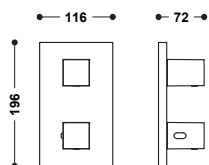

Visible part for concealed 2-way Therm-box

00625001KMB 212,00

Only visible part. Square handle. Includes trim plate, control and distribution handle. Complete with concealed Therm-box ref.: 20785001.

Pezzo vista per cassa da incasso a 2 vie Therm-box

Solo parte vista. Manopola quadrata. Include piastra decorativa, comando e volante distributore. Completare con scatola da incasso Therm-box rif.: 20785001.

Therm-box 2-way concealed box with thermostatic tap for shower and bathtub
Scatola da incasso a 2 getti Therm-box con miscelatore termostatico per doccia e vasca da bagno

20785001 130,00