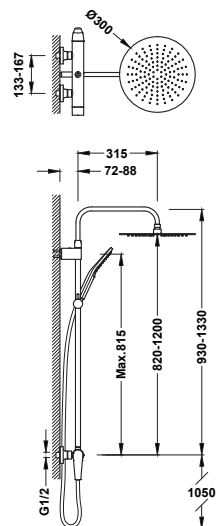

2-way wall-mounted single lever shower mixer set

■ 28119701KMB 819,00

- With diverter integrated.
- Stainless steel adjustable shower head: Ø 300 mm.
- Telescopic shower bar.
- Adjustable and sliding support for hand shower.
- Anti-limescale hand shower: Ø 110 mm. (3 functions).
- Satin hose.

Set miscelatore monocomando a muro 2 getti per doccia

- Con inverter incorporato.
- Soffione doccia orientabile in acciaio inossidabile: Ø 300 mm.
- Colonna doccia telescopica.
- Supporto scorrevole e orientabile per doccino.
- Doccino anticalcare: Ø 110 mm. (3 funzioni).
- Flessibile satinato.

29903516