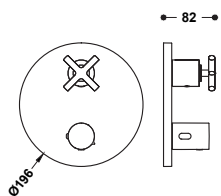

THERM-BOX

Visible part for concealed 2-way Therm-box

28325001KMB 277,00

Only visible part. Crossed handle. Includes trim plate, control and distribution handle. Complete with concealed Therm-box ref.: 20785001.

Pezzo vista per cassa da incasso a 2 vie Therm-box

Solo parte vista. Manopola a croce. Include piastra decorativa, comando e volante distributore. Completare con scatola da incasso Therm-box rif.: 20785001.

Therm-box 2-way concealed box with thermostatic tap for shower and bathtub
Scatola da incasso a 2 getti Therm-box con miscelatore termostatico per doccia e vasca da bagno

20785001 130,00