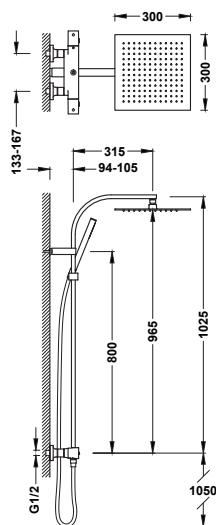

OVER-WALL

2-way Over-wall thermostatic shower mixer tap set

19039308KMB 961,00

- With integrated diverter in the flow regulator.
- Square handle.
- Stainless steel adjustable shower head: 300x300 mm.
- Adjustable and sliding support for hand shower.
- Anti-limescale brass hand shower.
- Satin hose.