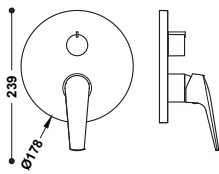

Visible part for concealed 2-way Rapid-box

■ 28128110KMB 155,00

Only visible part. Includes trim plate, control, distribution handle and concealed attachment screw. Complete with concealed Rapid-box ref.: 20828110.

Pezzo vista per cassa da incasso a 2 vie Rapid-box

Solo parte vista. Include piastra decorativa, comando, volante distributore e vite di fissaggio occulta. Completare con scatola da incasso Rapid-box rif.: 20828110.

Concealed 2-way Rapid-box with single-handle mixer tap for shower and bath 20828110 90,00

Scatola da incasso a 2 vie Rapid-box con miscelatore monocomando per doccia e vasca da bagno