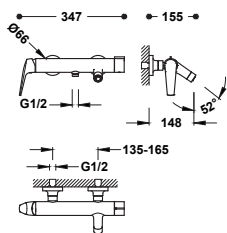

Wall-mounted single-handle mixer tap for bath and shower

■ 28117001KMB 407,00

With diverter integrated. Anti-limescale: Ø 110 mm hand shower. (3 functions). Adjustable support for hand shower. Satin hose.

Miscelatore monocomando a muro per vasca e doccia

Con inverter incorporato. Doccino anticalcare: Ø 110 mm. (3 funzioni). Supporto orientabile per doccino. Flessibile satinato.

29903516