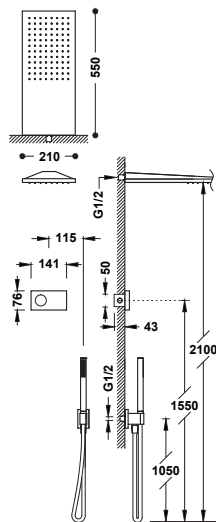

Shower technology 2-way concealed electronic thermostatic shower tap kit

09288551KMB 1.718,00

- Electronic control included with Schlüter anti-moisture seals.
- 2-way electronic thermostatic control box included.
- Stainless steel wall-mounted shower head: 210x550 mm.
- Wall-mounted support for hand shower with water supply.
- Anti-limescale brass hand shower.
- Satin hose.

Kit di miscelatore termostatico elettronico a incasso 2 getti Shower technology per doccia

- Controllo elettronico incluso con guarnizioni antiumidità Schlüter.
- Centralina elettronica termostatica inclusa a 2 getti.
- Soffione doccia a muro in acciaio inossidabile: 210x550 mm.
- Supporto per doccino con presa d'acqua a muro.
- Doccino anticalcare in ottone.
- Flessibile satinato.