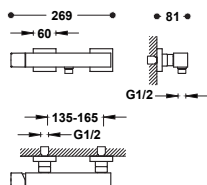

Wall-mounted single-handle shower mixer tap

00716703KMB 485,00

Anti-limescale brass hand shower. Adjustable support for hand shower. Satin hose.

Miscelatore monocomando a muro per doccia

Doccino anticalcare in ottone. Supporto orientabile per doccino. Flessibile satinato.