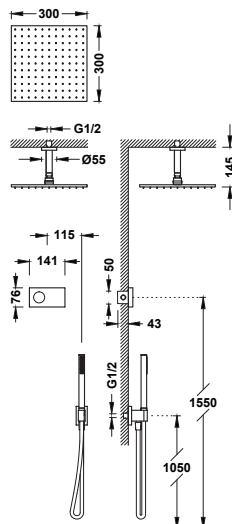

Shower technology 2-way concealed electronic thermostatic shower tap kit

09288564KMB 1.296,00

- Electronic control included with Schlüter anti-moisture seals.
- Electronic thermostatic control box included (2-way).
- Ceiling-mounted arm with adjustable stainless steel shower head: 300x300 mm.
- Wall-mounted support for hand shower with water supply.
- Anti-limescale brass hand shower.
- Satin hose.

Kit di miscelatore termostatico elettronico a incasso 2 getti Shower technology per doccia

- Controllo elettronico incluso con guarnizioni antiumidità Schlüter.
- Centralina elettronica termostatica inclusa (2 getti).
- Braccio a soffitto con soffione doccia orientabile in acciaio inossidabile: 300x300 mm.
- Supporto per doccino con presa d'acqua a muro.
- Doccino anticalcare in ottone.
- Flessibile satinato.