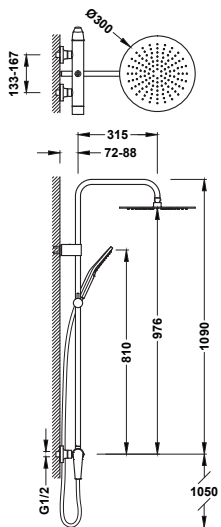

2-way wall-mounted single lever shower mixer set

■ 28119101KMB 770,00

- With diverter integrated.
- Stainless steel adjustable shower head: Ø 300 mm.
- Adjustable and sliding support for hand shower.
- Anti-limescale hand shower: Ø 110 mm. (3 functions).
- Satin hose.

Set miscelatore monocomando a muro 2 getti per doccia

- Con inverter incorporato.
- Soffione doccia orientabile in acciaio inossidabile: Ø 300 mm.
- Supporto scorrevole e orientabile per doccino.
- Doccino anticalcare: Ø 110 mm. (3 funzioni).
- Flessibile satinato.

29903516