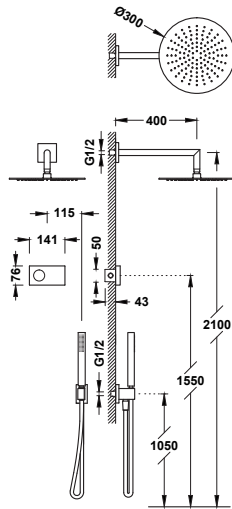

Shower technology 2-way concealed electronic thermostatic shower tap kit

09288558KMB 1.301,00

- Electronic control included with Schlüter anti-moisture seals.
- Electronic thermostatic control box included (2-way).
- Wall-mounted arm with adjustable stainless steel shower head: Ø 300 mm.
- Wall-mounted support for hand shower with water supply.
- Anti-limescale brass hand shower.
- Satin hose.

Kit di miscelatore termostatico elettronico a incasso 2 getti Shower technology per doccia

- Controllo elettronico incluso con guarnizioni antiumidità Schlüter.
- Centralina elettronica termostatica inclusa (2 getti).
- Braccio a muro con soffione doccia orientabile in acciaio inossidabile: Ø 300 mm.
- Supporto per doccino con presa d'acqua a muro.
- Doccino anticalcare in ottone.
- Flessibile satinato.