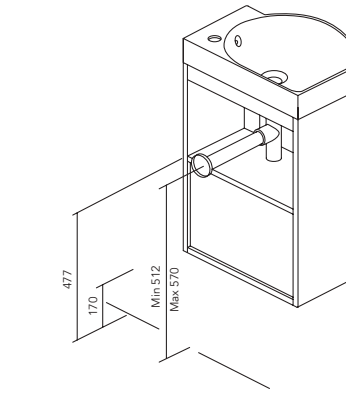

**NISY**

2 Cassetti Altezza sifone 7cm.  
2 Drawers Tube depth 7cm.

**LITTLE COMPACT**

2 Cassetti  
2 Drawers

**ENJOY**

1 Anta  
1 Door

**ELEGANCE**

1 Anta  
1 Door