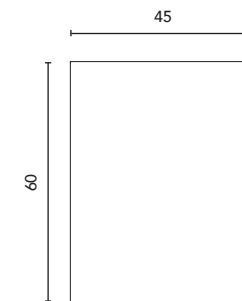

Enjoy · Caratteristiche tecniche · Technical features

ENJOY	Profondità 27,5 Depth 27,5						€
PACK 45	1 A. 1 D.			125142	125143	125140	257

Profondità Specchio: 2 cm.
Mirror depth: 2 cm.

Contenuto in scatola:
Mobile + Lavabo + Specchio

Pack detail:
Unit + Washbasin + Mirror

50 x 75 x 32,5 cm.