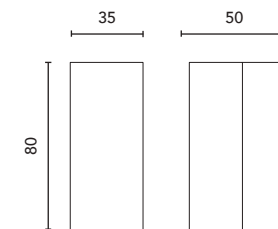

Colonna Column	Profondità 24 Depth 24					BL19	RO6	GR37	MA15M	AZ6M	BL22M	BL1B	€
30	2 A. Rev. 2 D. Rev.					125661	125660	125659	129808	129810	129809	125657	275

Distribuzione interna: 2 mensole rimuovibili in legno e 1 mensola fissa in legno.
Internal distribution: 2 mobile wooden shelves and 1 fixed wooden shelf.