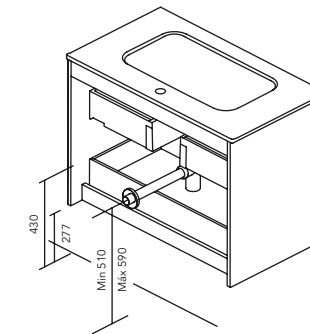

**NISY**

2 Cassetti Altezza sifone 7cm.  
2 Drawers Tube depth 7cm.

**LITTLE COMPACT**

2 Cassetti  
2 Drawers

**ENJOY**

1 Anta  
1 Door

**ELEGANCE**

1 Anta  
1 Door