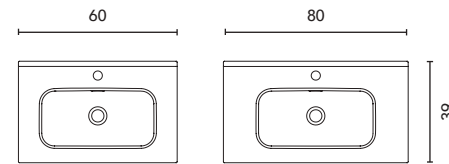

SPIRIT	Profondità 39 Depth 39	WHITE	€
60		124873	131
80		124875	169

Finiture Bianco Brillante
Profondità della vasca: 12 cm.
Spessore: 1,8 cm.

Gloss White finish
Sink depth: 12 cm.
Thickness: 1,8 cm.