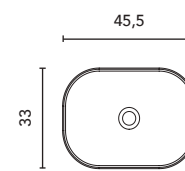

Matt finish. Sink depth:  
12 cm. Includes screen-printed trim in  
the same tone as the sink

SUN		COTTON	BLACK	SAND	PIOMBO	GREY	€
Ø36	128821	128409	126288	129905	129955	274	

Finitura opaca  
Profondità della vasca: 12 cm.

Matt finish  
Sink depth: 12 cm.

NYSA		WHITE	€
Ø35	125816	120	

Finiture Bianco Brillante  
Profondità della vasca: 12,5 cm.

Gloss White finish  
Sink depth: 12,5 cm.

BLOCK		COTTON	BLACK	SAND	PIOMBO	GREY	€
45,5x33	128822	128410	126289	129906	129956	274	