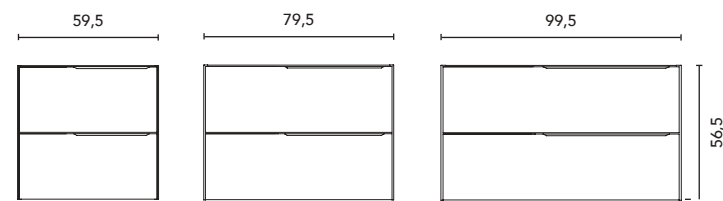

Mobili e Strumenti Ausiliari
Furniture and Auxiliaries

MIO COMPACT		Profondità 45 Depth 45									€
						Maniglia Sabbia Handle Sand	Maniglia Sabbia Handle Sand	Maniglia Sabbia Handle Sand	Maniglia Bianca Handle White	Maniglia Nero Handle Black	
60	2 C. 2 Dr.		126350			126351		126352	126348	126349	413
80	2 C. 2 Dr.		126355			126356		126357	126353	126354	453
100	2 C. 2 Dr.		126360			126361		126362	126358	126359	488

Le misure di 120 sono create dai moduli di 60 2C.
The measures of 120 are created from the modules of 60 2C.

Modulo aperto Open module		Profondità 45 Depth 45				€		€
		SAND	BLACK	€	WHITE	€		
20	2 Vani 2 Gaps	126415	126414	194	126413	265		

Finitura laccato opaco
Matt lacquered finish

Mobili e Strumenti Ausiliari
Furniture and Auxiliaries

Colonna Column		Profondità 24 Depth 24							€
					RO8	OL1	MA15M	BL20M	
36,5	2 A. Destra 2 D. Right		126427		126428	126429	126426		347
36,5	2 A. Sinistra 2 D. Left		126721		126722	126723	126720		347

Distribuzione interna: 4 mensole rimuovibili in legno e 1 mensola fissa in legno.
Internal distribution: 4 mobile glass shelves and 1 fixed wooden shelf.