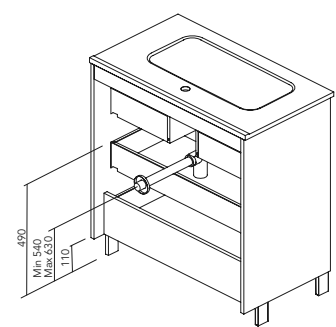

**NISY**

2 Cassetti Altezza sifone 7cm.  
2 Drawers Tube depth 7cm.

**LITTLE COMPACT**

2 Cassetti  
2 Drawers

**ENJOY**

1 Anta  
1 Door

**ELEGANCE**

1 Anta  
1 Door