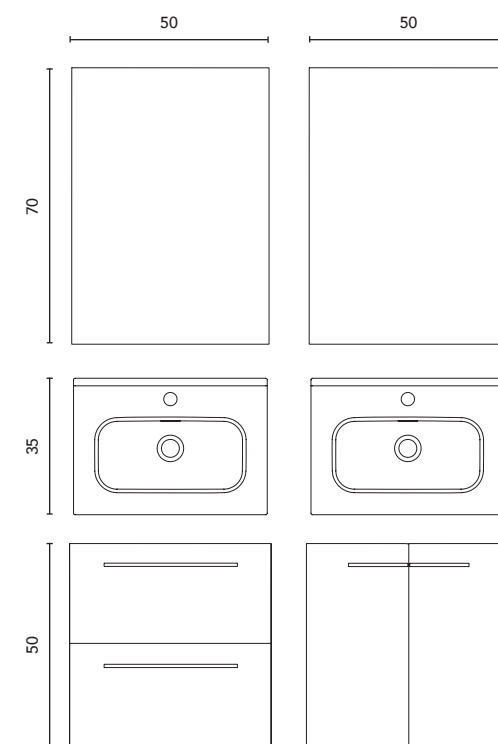

STREET		Profondità 35 Depth 35											€
					GR21	RO14	NO14	RO13	BL18B	GR35B	AZ6B	GR16B	
PACK 50	2 C. 2 Dr.				123152	129309	123153	129308	123150	126820	129307	123151	328
PACK 50	2 A. 2 D.				123156	129312	123157	129311	123154	126821	129310	123155	261