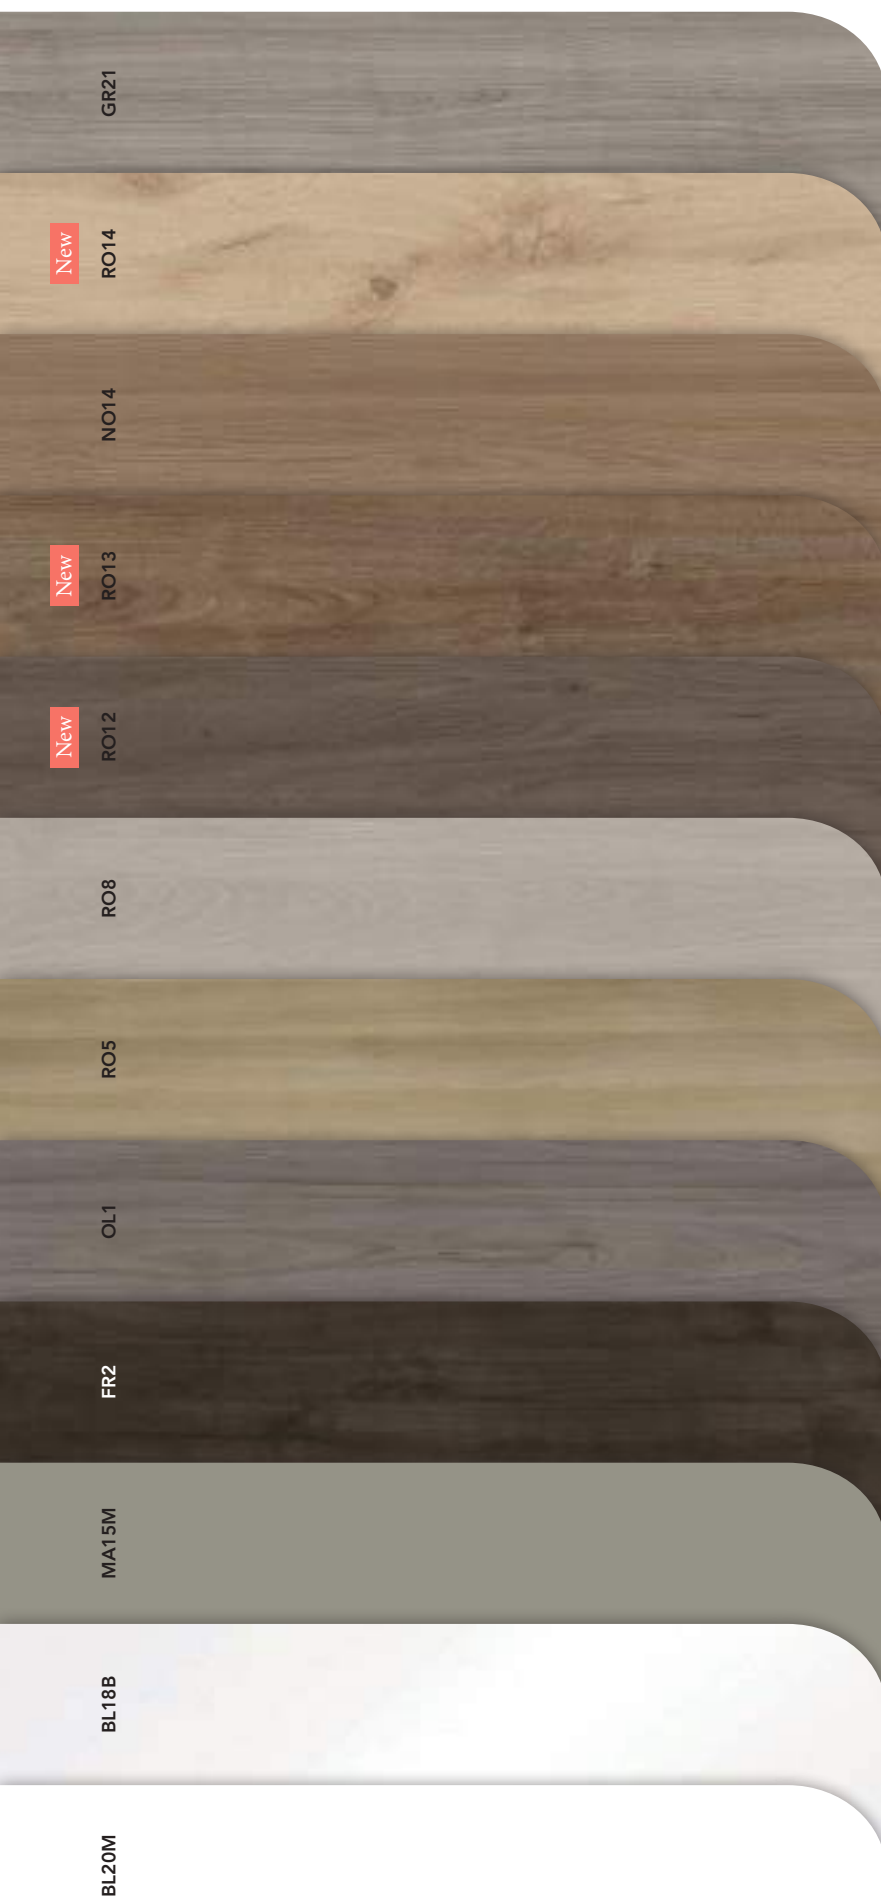

Finiture · Finishes

			Econic	Dai	Urban	Wave	Mio	Vida	Alfa	Onix +	Vitale	Little	Sansa	Nisy	Street	Enjoy	Elegance
	GR21	Sandy Grey						•		•			•		•		•
	RO14	Colonial Oak											•		•		
	NO14	Sandy Walnut						•					•	•	•		•
	RO13	Vulcano Oak											•		•		
	RO12	Eternity Oak						•									
	GR40	Cement Grey								•							
	RO8	White Oak					•					•					
	RO5	Nordic Oak		•					•	•						•	
	OL1	Grey Elm					•					•					
	FR2	Samara Ash		•					•							•	
	MA15M	Matt Sand		•			•		•								
	BL18B	Gloss White		•					•							•	
	BL20M	Matt White					•		•			•					
	BL19	Nature White			•	•					•						
	RO6	Nature Beige			•	•					•						
	GR37	Nature Grey			•						•						
	MA15M	Matt Sand				•					•						
	BL20M	Matt White			•	•											
	BL1B	Gloss White	•					•		•	•		•	•	•		•
	BL22M	Matt White	•					•		•							
	GR35B	Gloss Galet											•	•	•		•
	AZ6B	Gloss Navy Blue											•	•	•		
	AZ6M	Matt Navy Blue						•		•							
	GR16B	Gloss Anthracite						•		•			•	•	•		•
	NG3M	Matt Black	•					•									
	AZ7M	Vapor Blue	•														
	VD18M	Forest Green	•