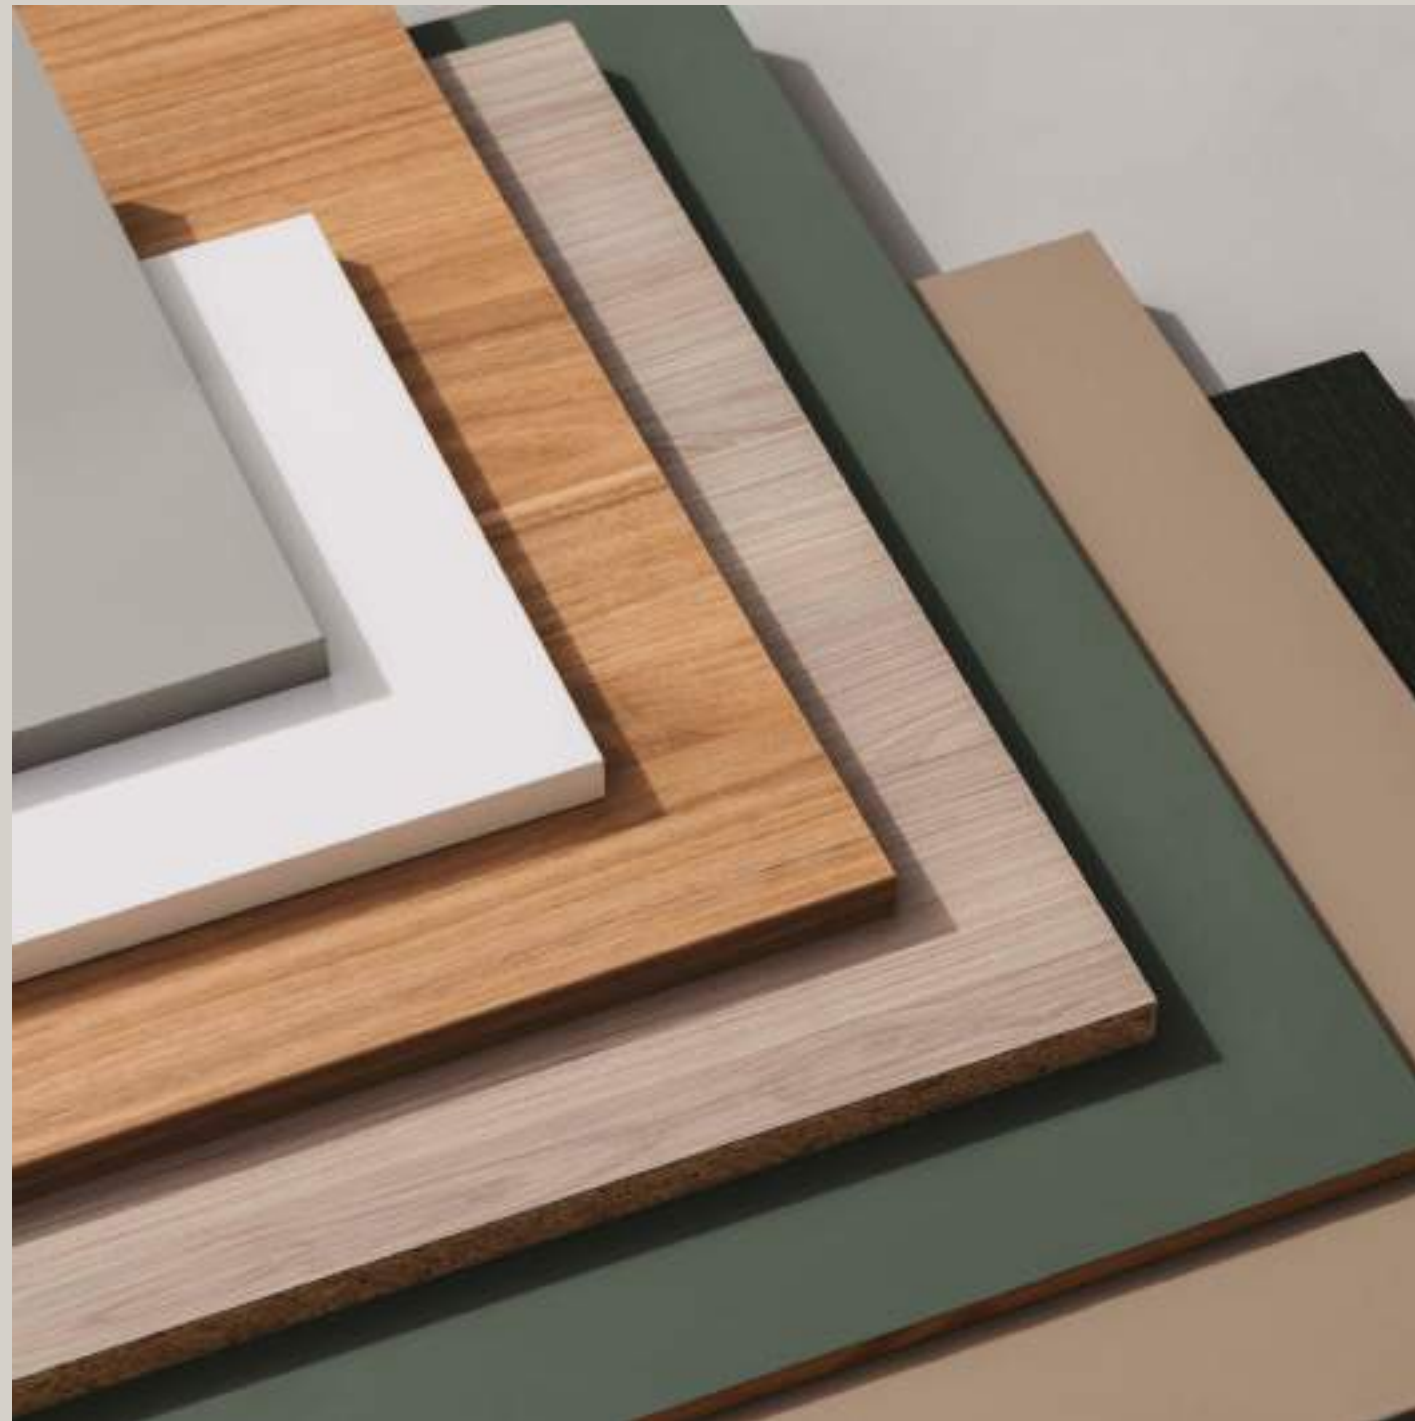

# Sustainability

For Royo brand, the word sustainability is already part of our DNA. Proof of this is the Directory Top per lavabo that has been implemented to achieve our improvement objectives.

We are a brand committed to three fundamental pillars: Environment, Social and Governance. FSC® certificates and social programs to strengthen the company's driving force, the people... Our vision is to leave a better world for future generations.