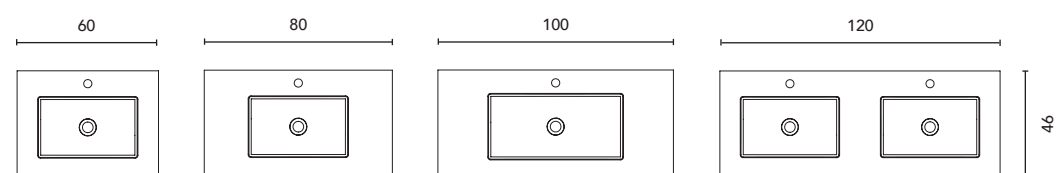

Lavabi integrato

Built-in washbasins

SKY	Profondità 46 Depth 46		WHITE	€
60			126267	262
80			126268	315
100			126269	393
120	2 Vasche 2 Sinks		126272	550

Finitura opaca
Profondità della vasca: 12 cm.
Spessore: 1,2 cm.

Matt finish
Sink depth: 12 cm.
Thickness: 1,2 cm.