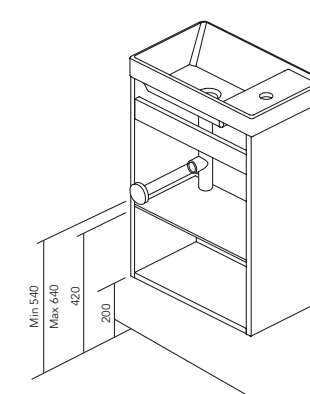

**NISY**

2 Cassetti Altezza sifone 7cm.  
2 Drawers Tube depth 7cm.

**LITTLE COMPACT**

2 Cassetti  
2 Drawers

**ENJOY**

1 Anta  
1 Door

**ELEGANCE**

1 Anta  
1 Door