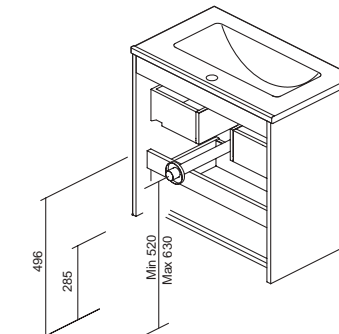

**NISY**

2 Cassetti Altezza sifone 7cm.  
2 Drawers Tube depth 7cm.

**LITTLE COMPACT**

2 Cassetti  
2 Drawers

**ENJOY**

1 Anta  
1 Door

**ELEGANCE**

1 Anta  
1 Door