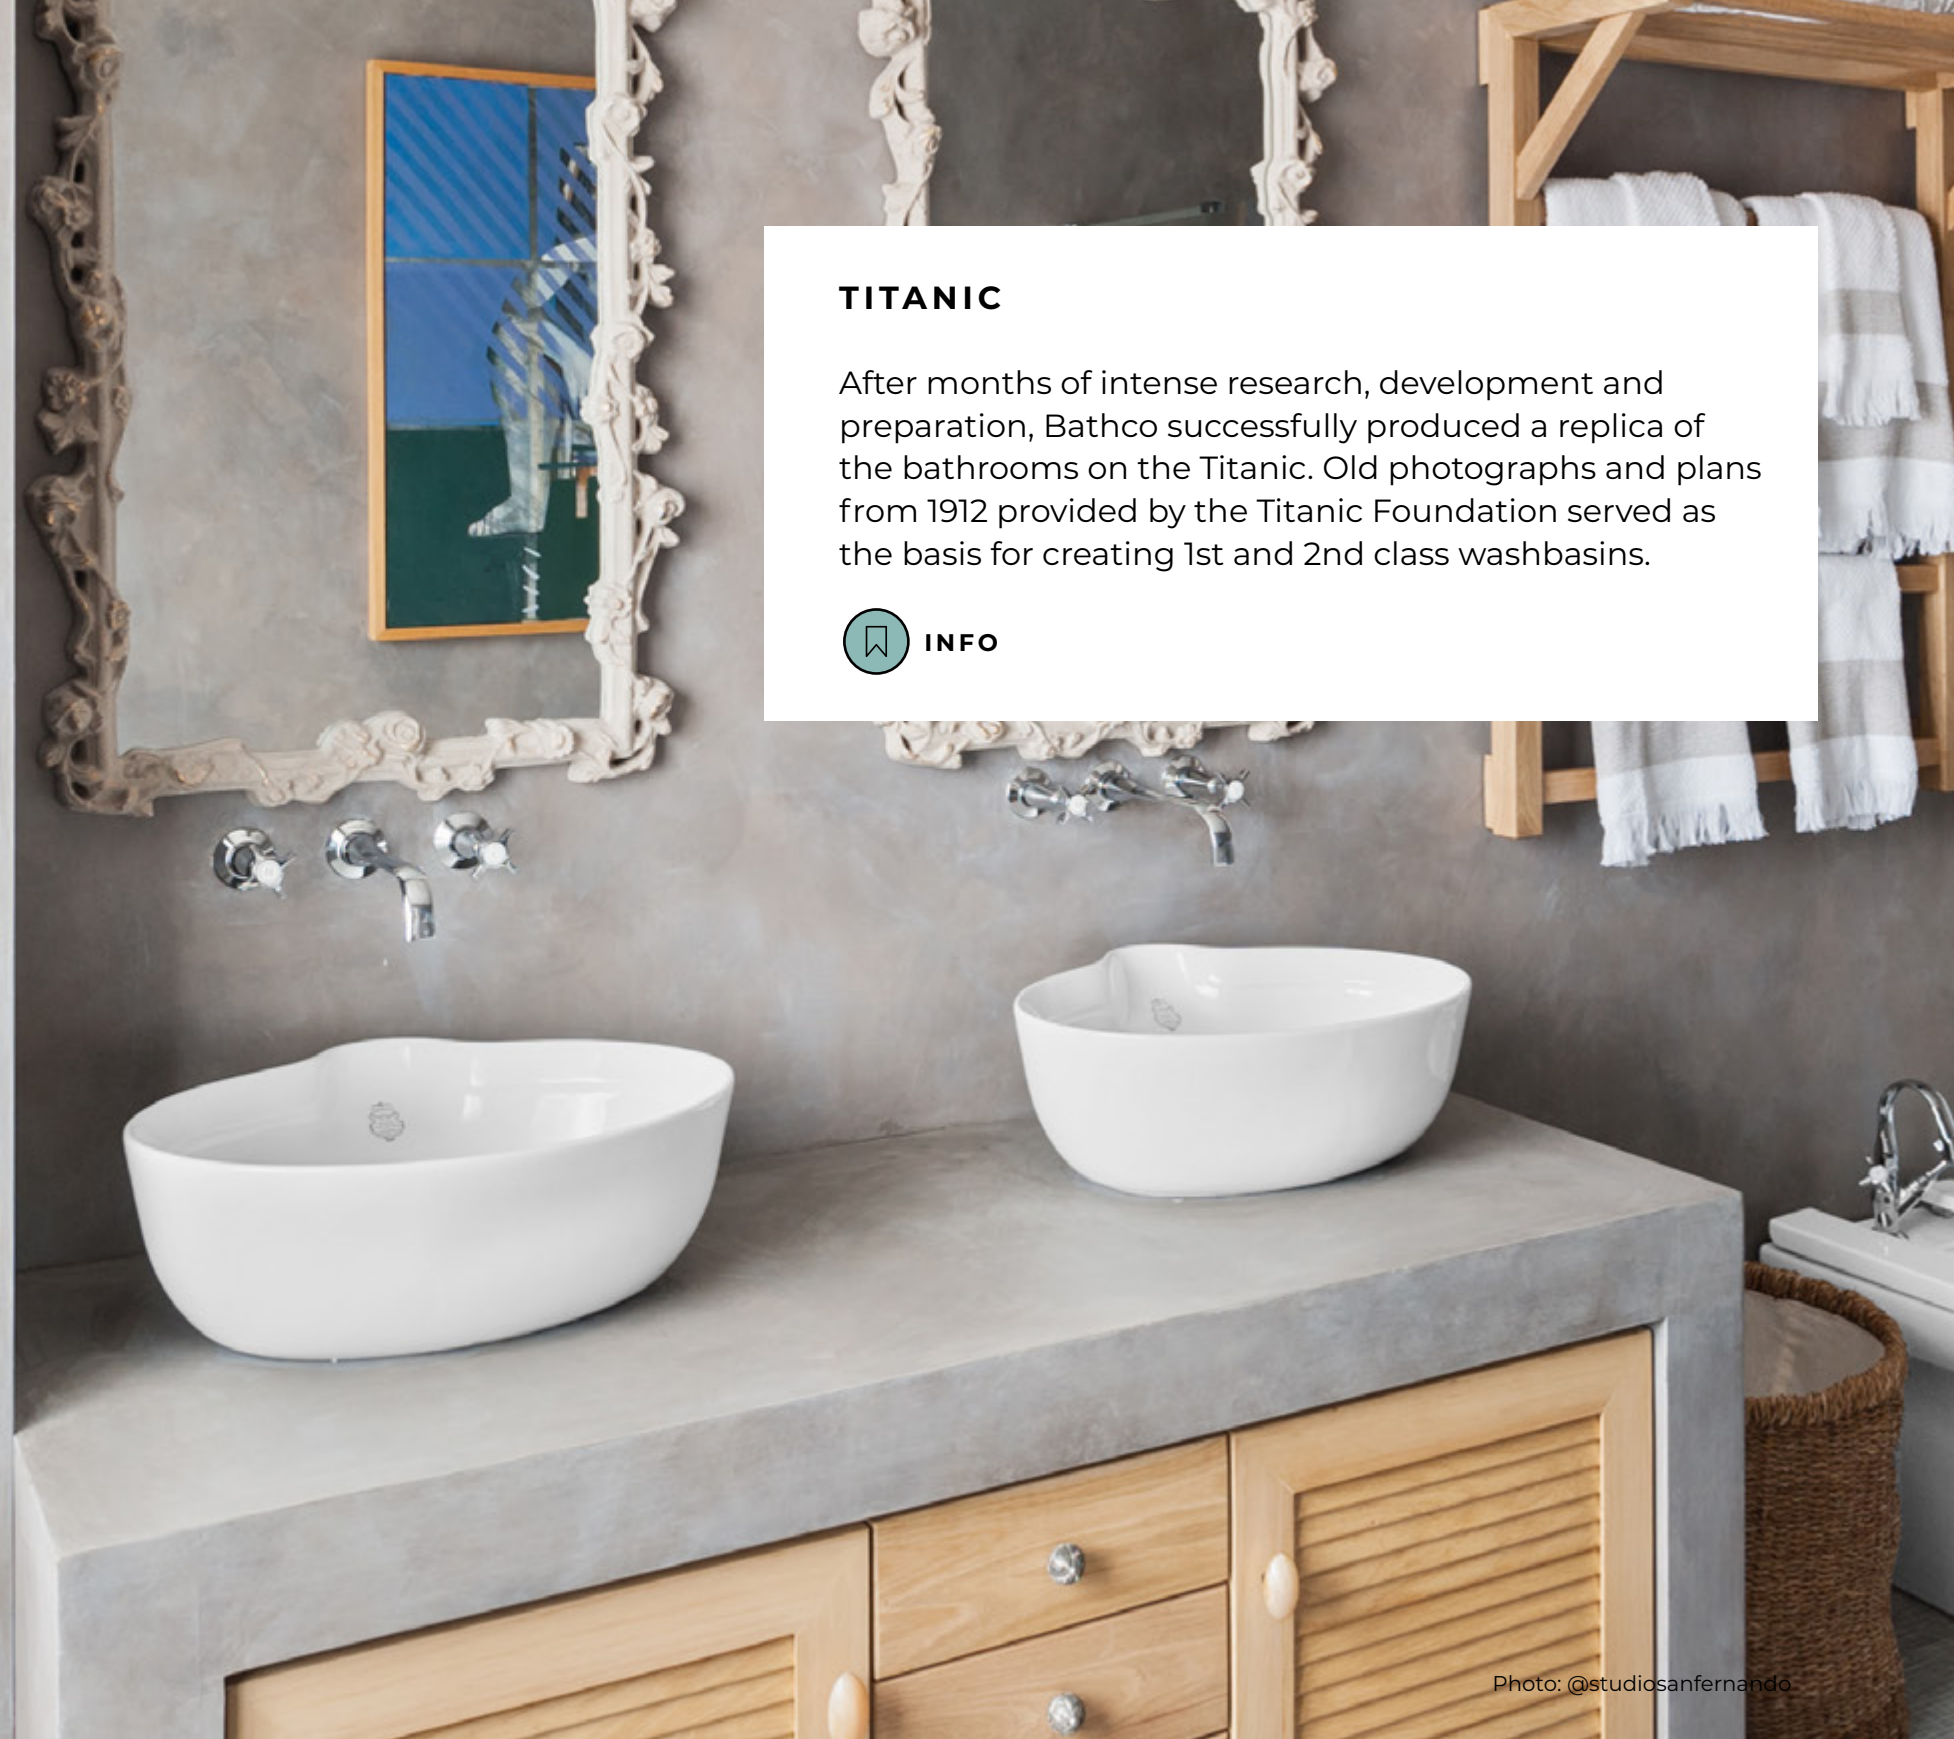

VIDEO

4174/91
DINAN BAMBOO
189,81€

4174/92
DINAN RATTAN
189,81€

**THE SHAPE OF WATER
DECO**

4074
TITANIC 2ND CLASS
117,49€

THE SHAPE OF WATER
TITANIC

TITANIC

After months of intense research, development and preparation, Bathco successfully produced a replica of the bathrooms on the Titanic. Old photographs and plans from 1912 provided by the Titanic Foundation served as the basis for creating 1st and 2nd class washbasins.