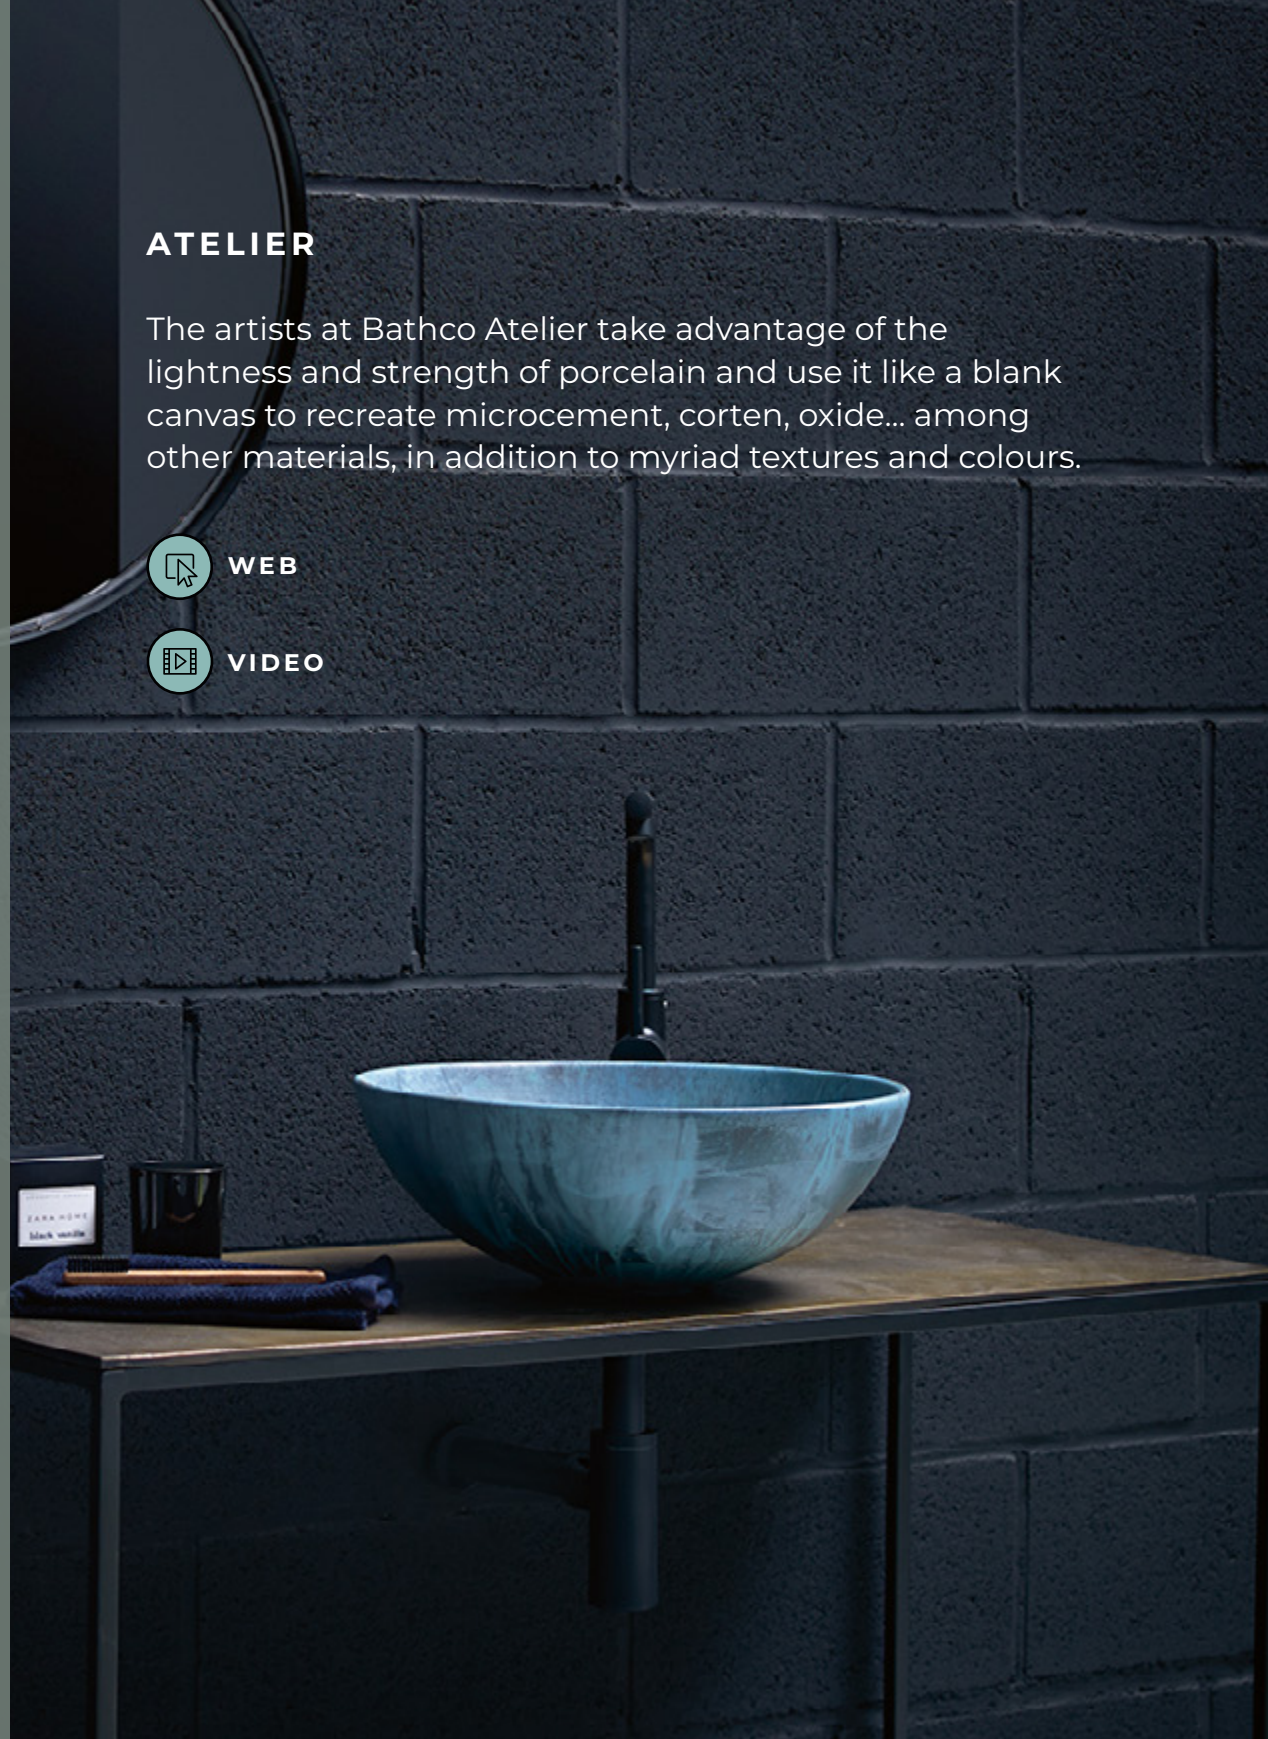

1502MC
MICROCEMENT
LIGHT GREY
214,2€

1503MC
MICROCEMENT
DARK GREY
214,2€

1504MC
OXIDE
250,20€

ATELIER

The artists at Bathco Atelier take advantage of the lightness and strength of porcelain and use it like a blank canvas to recreate microcement, corten, oxide... among other materials, in addition to myriad textures and colours.

WEB

VIDEO

MATERIA
ATELIER