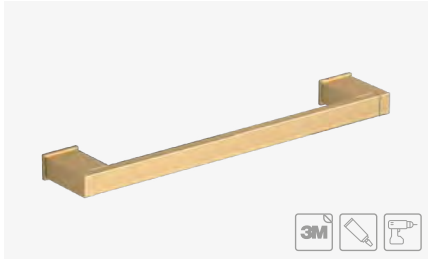

TOWEL BAR 350 MM. (14")
TOALLERO BARRA 350 MM.

BRUSHED GOLD
A: 345 mm. B: 24 mm. C: 61 mm. D: 308

Ref. 182046

TOWEL BAR 500 MM. (20")
TOALLERO BARRA 500 MM.

BRUSHED GOLD
A: 497 mm. B: 24 mm. C: 61 mm. D: 460