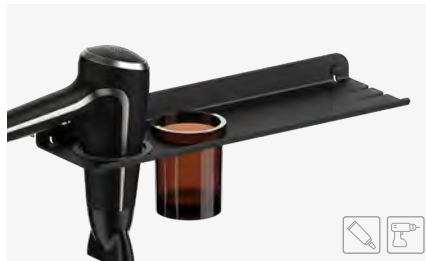

TUMBLER & HAIR DRYER SHELF
REPISA VASO & SECADOR
BLACK
A: 450 mm. B: 131 mm. C: 131 mm. D: 410 mm. Ref. 185375