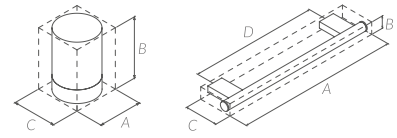

QUICK

HAIR STRAIGHTENER & HAIR DRYER HOLDER
SOPORTE PLANCHCHA & SECADOR
WHITE
A: 240 mm. B: 38 mm. C: 131 mm. D: 200 mm. Ref. 184934