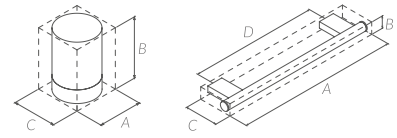

Ref. 185030

TOILET ROLL HOLDER & SHELF
PORTAROLLOS REPISA

WHITE
A: 175 mm. B: 107 mm. C: 99 mm. D: 123 mm.

Ref. 184880

WC BRUSH SET
ESCOBILLERO

WHITE
A: 115 mm. B: 363 mm. C: 131 mm. D: 75 mm.

Ref. 185047

QUICK