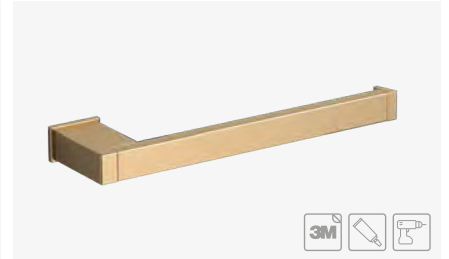

Sold separately
Se vende por separado

Kit included
Kit incluido

Kit included
Kit incluido

S-CUBE

TOWEL BAR 350 MM. (14")
TOALLERO BARRA 350 MM.

BRUSHED BRASS
A: 345 mm. B: 24 mm. C: 61 mm. D: 308

Ref. 195510

TOWEL BAR 500 MM. (20")
TOALLERO BARRA 500 MM.

BRUSHED BRASS
A: 497 mm. B: 24 mm. C: 61 mm. D: 460

Ref. 195527

OPEN TOWEL RING 200 MM. (8")
TOALLERO ABIERTO 200 MM.

BRUSHED BRASS
A: 232 mm. B: 24 mm. C: 61 mm.