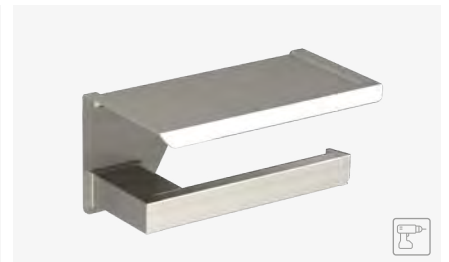

TOWEL BAR 500 MM. (20")
TOALLERO BARRA 500 MM.

BRUSHED NICKEL
A: 497 mm. B: 24 mm. C: 61 mm. D: 460

Ref. 174331

OPEN TOWEL RING 200 MM. (8")
TOALLERO ABIERTO 200 MM.

BRUSHED NICKEL
A: 232 mm. B: 24 mm. C: 61 mm.

Ref. 187959

ROBE HOOK
PERCHA

BRUSHED NICKEL
A: 35 mm. B: 35 mm. C: 45 mm.

Ref. 195428

OPEN TOILET ROLL HOLDER
PORTARROLLOS ABIERTO

BRUSHED NICKEL
A: 157 mm. B: 24 mm. C: 61 mm.

Ref. 187997

TOILET ROLL HOLDER & SHELF
PORTARROLLOS REPISA