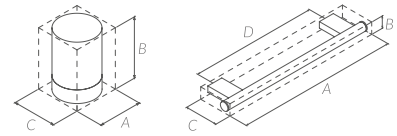

Ref. 185276

QUICK

HAIR STRAIGHTENER & HAIR DRYER HOLDER
SOPORTE PLANCHA & SECADOR
BLACK
A: 240 mm. B: 38 mm. C: 131 mm. D: 200 mm. Ref. 185313

HAIR STRAIGHTENER & HAIR DRYER SHELF
REPISA PLANCHA & SECADOR
BLACK
A: 450 mm. B: 38 mm. C: 131 mm. D: 410 mm. Ref. 185382