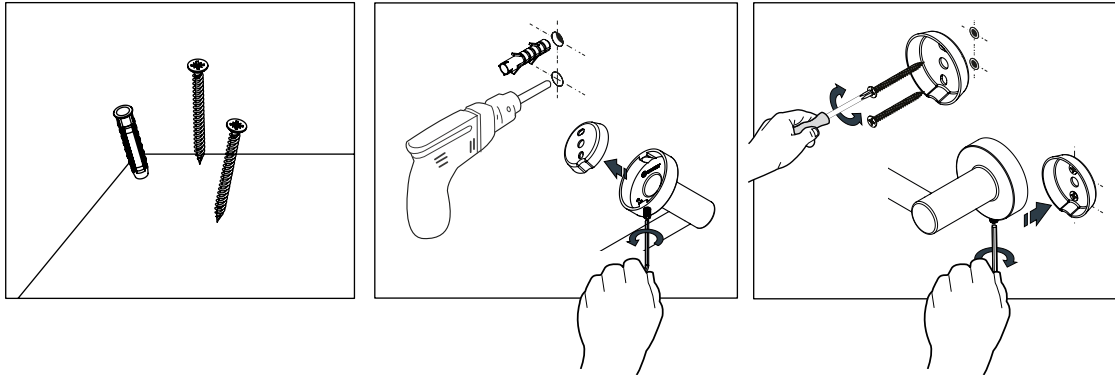

ASTRAL

Installation with screws and drilling.
Instalación con tornillería y taladro.

Kit included
Kit incluido

ASTRAL

TOWEL BAR 350 MM. (14")
TOALLERO BARRA 350 MM.

CHROME
BLACK
A: 350 mm. B: 50 mm. C: 65 mm. D: 302 mm.