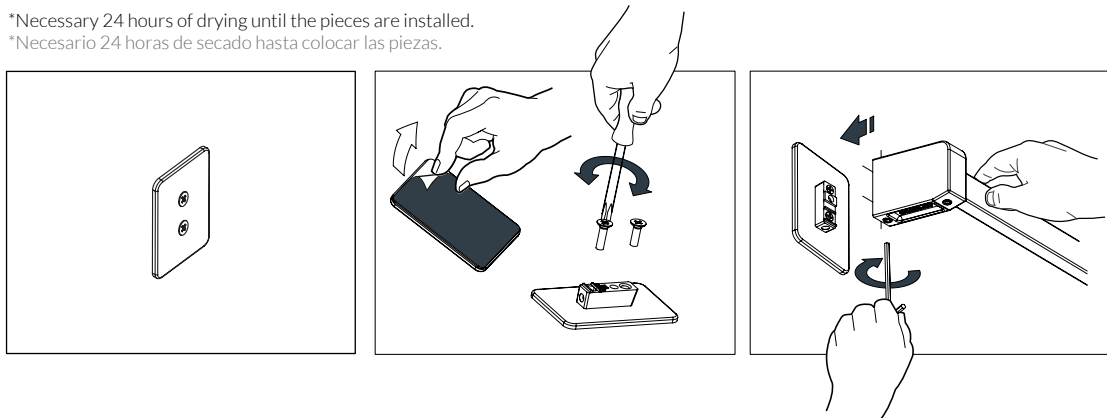

S3

Installation with screws and drilling.
Instalación con tornillería y taladro.

Kit included
Kit incluido

3M adhesive backplate:
Trasera adhesiva 3M:

Sold separately
Se vende por separado

*Necessary 24 hours of drying until the pieces are installed.
*Necesario 24 horas de secado hasta colocar las piezas.