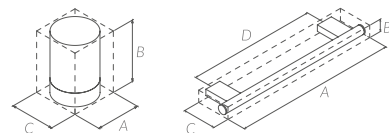

SHOWER ENCLOSURE WIPER
LIMPIADOR MAMPARA

CHROME
A: 00 mm. B: 00 mm. C: 00 mm. D: 00 mm.

Ref. 161683

CONTRACT

BATHROOM EQUIPMENT

GRAB BARS & SAFETY EQUIPMENT MANILLONES Y AYUDAS TÉCNICAS

GRAB BAR 300 MM. (12")
MANILLÓN RECTO 300 MM.