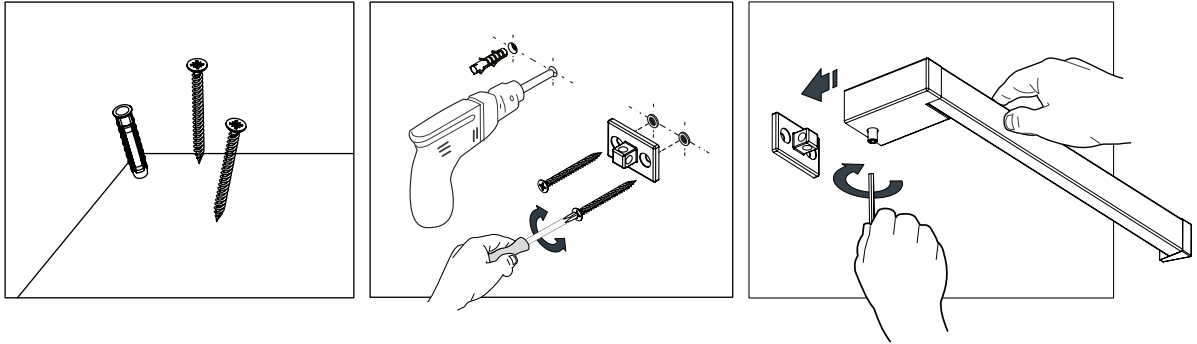

CHROME

S-CUBE

Installation with screws and drilling.
Instalación con tornillería y taladro.

Kit included
Kit incluido

Glue Bathfix:
Gel adhesivo Bathfix:

Kit included
Kit incluido

*Necessary 48 hours of drying until the pieces are installed.
*Necesario 48 horas de secado hasta colocar las piezas.