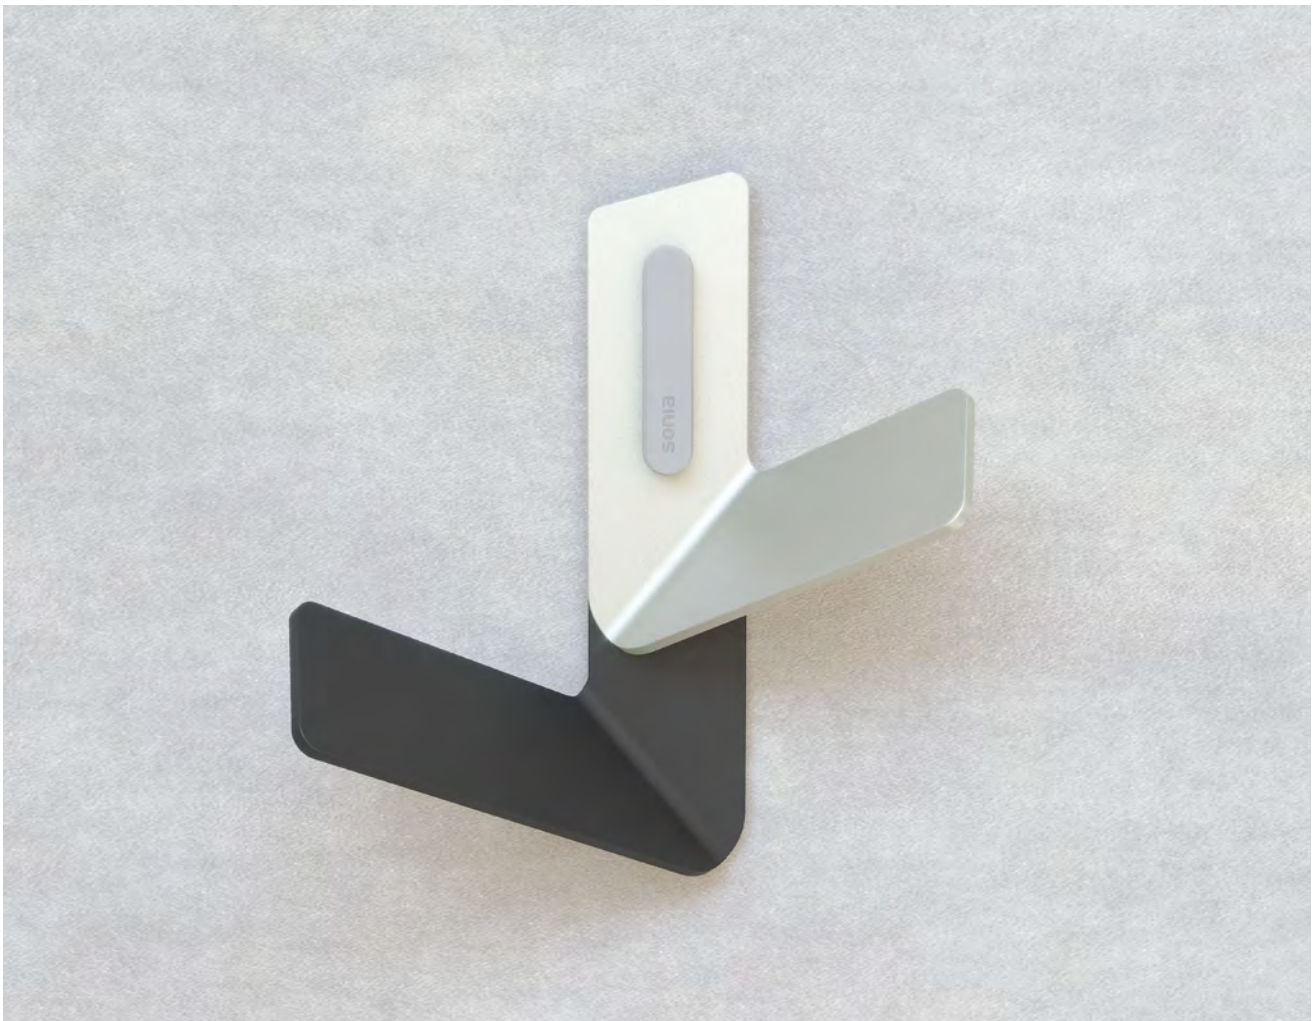

FLAMA TRIPLE ROBE HOOK FLAMA PERCHA TRIPLE

A: 135 mm. B: 205 mm. C: 72 mm.

1 - FRONT	2 - MIDDLE	3 - BACK	
ALUM. STEEL	ALUM. STEEL	ALUM. STEEL	Ref. 188574
WHITE	WHITE	WHITE	Ref. 188567
BLACK	BLACK	BLACK	Ref. 188550
WHITE	BLACK	WHITE	Ref. 188512
WHITE	ALUM. STEEL	WHITE	Ref. 188529
BLACK	WHITE	BLACK	Ref. 188499
BLACK	ALUM. STEEL	BLACK	Ref. 188505
ALUM. STEEL	WHITE	ALUM. STEEL	Ref. 188543
ALUM. STEEL	BLACK	ALUM. STEEL	Ref. 188536
ALUM. STEEL	WHITE	BLACK	Ref. 192175