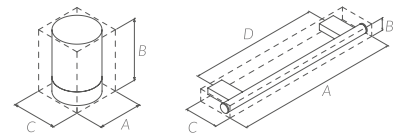

Installation with screws and drilling.
Instalación con tornillería y taladro.

Kit included
Kit incluido

FINISHES / ACABADOS

Gold
Oro

Chrome
Cromo

S7

TOWEL BAR 300 MM. (12")
TOALLERO BARRA 300 MM.

CHROME
GOLD
A: 323 mm. B: 43 mm. C: 69 mm. D: 305 mm.