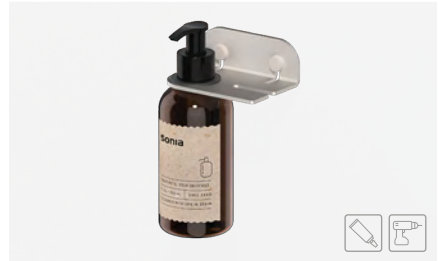

SOAP DISPENSER & ROBE HOOK
DOSIFICADOR & COLGADOR

ALUMINIUM STEEL
A: 95 mm. B: 36 mm. C: 65 mm. D: 55 mm.

Ref. 185672