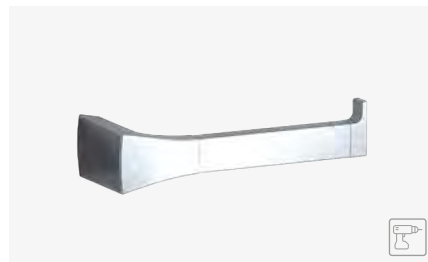

OPEN TOILET ROLL HOLDER
PORTARROLLOS ABIERTO

CHROME
GOLD
A: 189 mm. B: 48 mm. C: 69 mm.

Ref. 131884
Ref. 138432