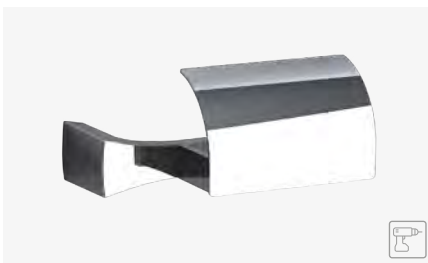

TOILET ROLL HOLDER
PORTARROLLOS

CHROME
GOLD
A: 195 mm. B: 89 mm. C: 120 mm.

Ref. 131853
Ref. 138425

CHROME
GOLD
A: 628 mm. B: 43 mm. C: 69 mm. D: 610 mm.

Ref. 131525
Ref. 138319