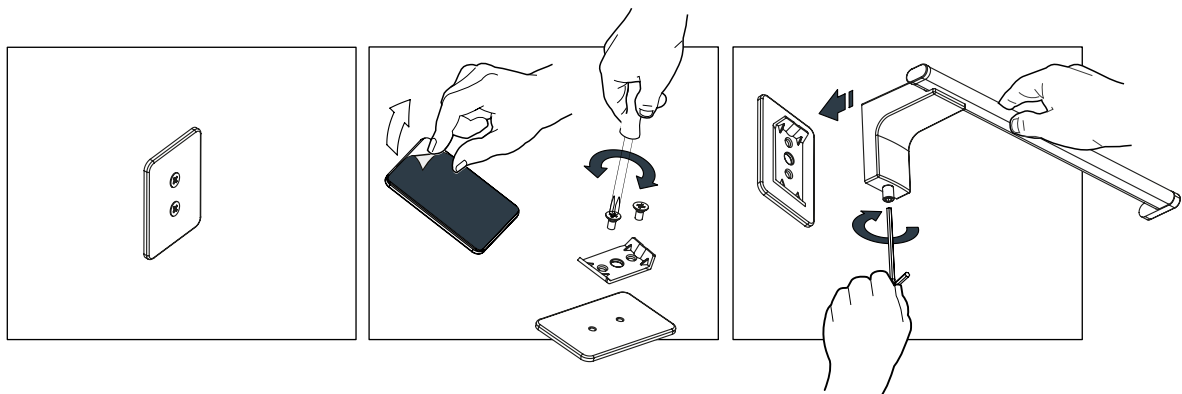

3M adhesive backplate:
Trasera adhesiva 3M:

Sold separately
Se vende por separado

*Necessary 24 hours of drying until the pieces are installed.
*Necesario 24 horas de secado hasta colocar las piezas.