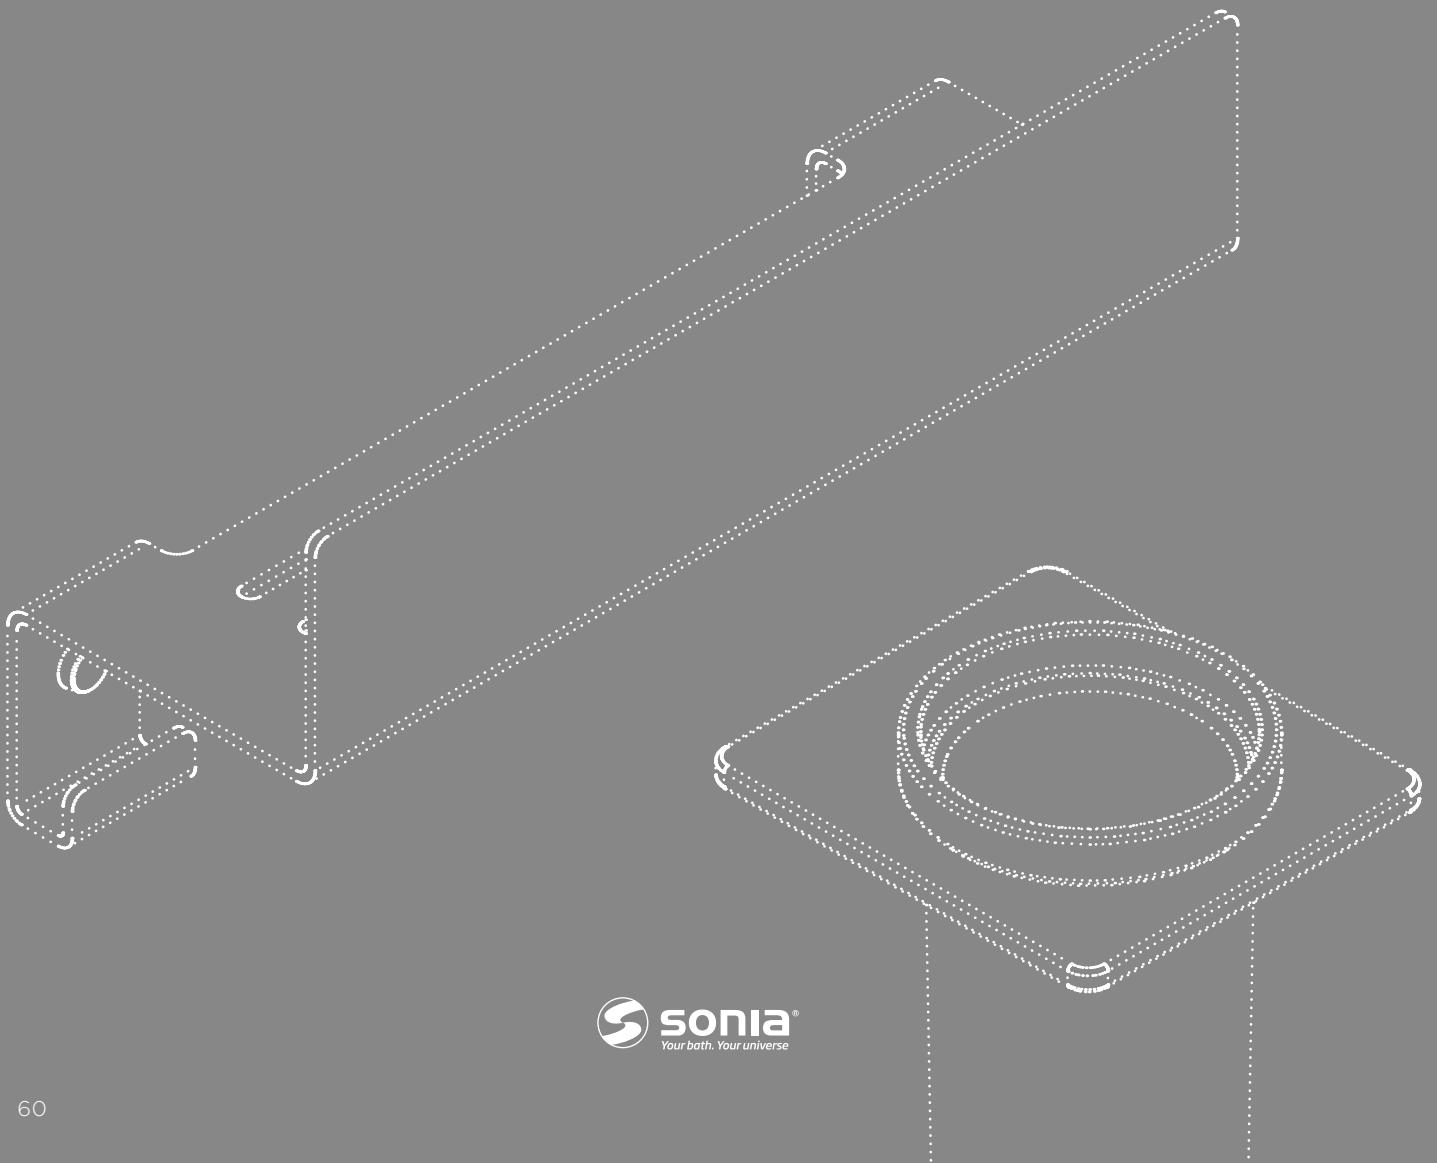

ELETECH

COLLECTION

Eletech has an industrial style with more square and straight lines. However, its finishes soften its shapes and offer a wide variety of styles for any bathroom.

The Green Mist and Grey Silk finishes are incorporated into this collection, with the aim of bringing this design closer to nature.

Eletech tiene un estilo industrial con líneas más cuadradas y rectas. Sin embargo, sus acabados suavizan sus formas y ofrecen una gran variedad de estilos para cualquier baño.

Se incorporan a esta colección los acabados Green Mist y Grey Silk, con el objetivo de acercar este diseño a la naturaleza.