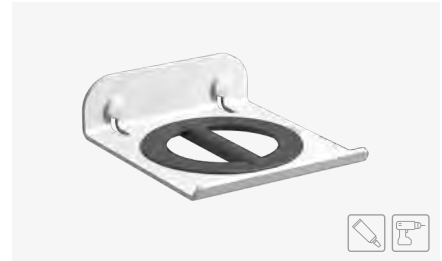

HAIR STRAIGHTENER HOLDER
SOPORTE PLANCHCHA
WHITE
A: 115 mm. B: 38 mm. C: 131 mm. D: 75 mm. Ref. 185078