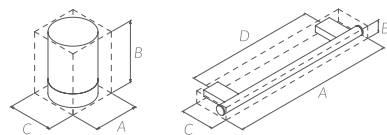

ASTRAL

Installation with screws and drilling.
Instalación con tornillería y taladro.

Kit included
Kit incluido

ASTRAL

TOWEL BAR 350 MM. (14")
TOALLERO BARRA 350 MM.

CHROME
BLACK
A: 350 mm. B: 50 mm. C: 65 mm. D: 302 mm.