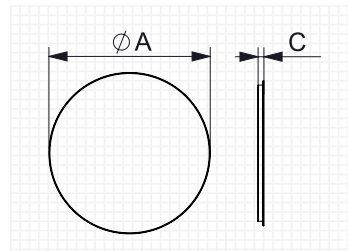

- Back LED light.
- 4mm beveled glass mirror.

- Luz LED retroiluminado.
- Luna biselada de 4 mm.

A++ **ZONE 2** **IP44** **T1** **5500°K**