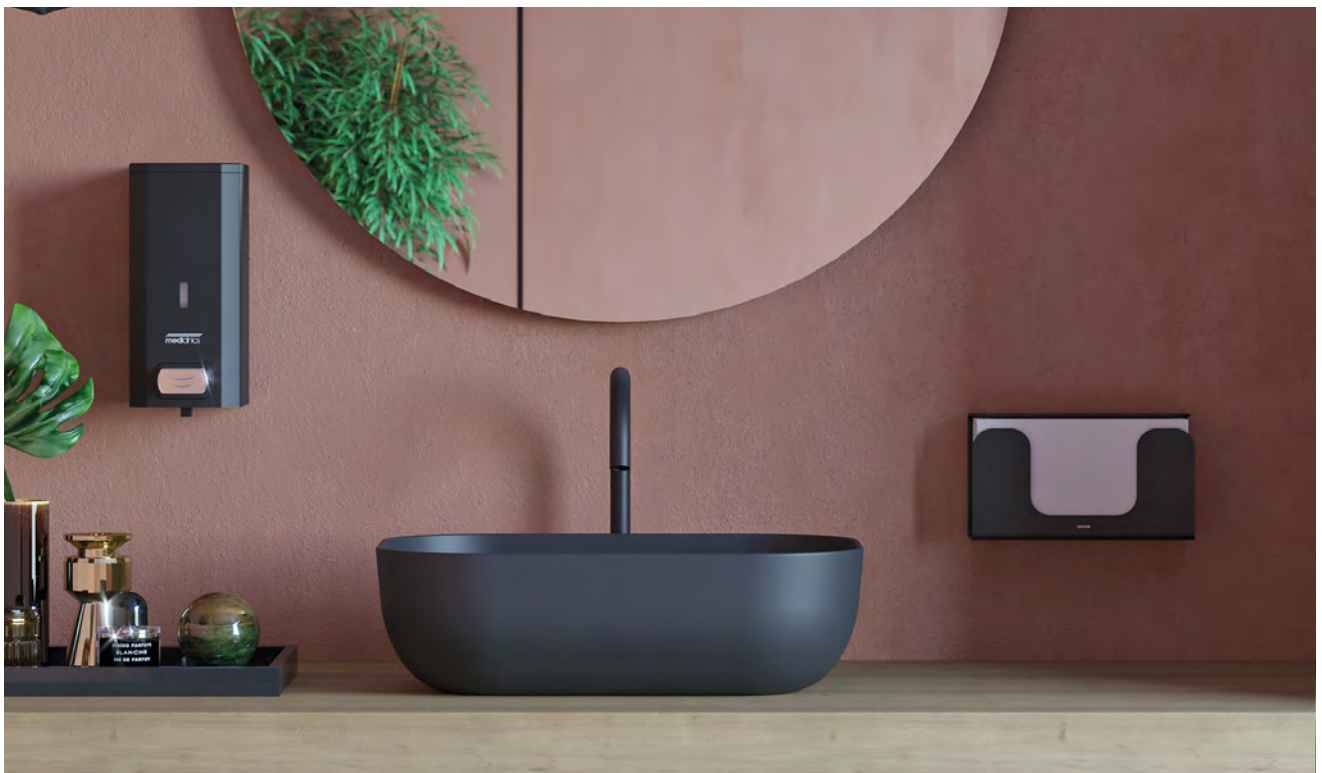

CONTRACT BATHROOM EQUIPMENT

PAPER DISPENSERS DISPENSADORES DE PAPEL

POL. ST. STEEL / INOX PULIDO
A: 268 mm. B: 66 mm. C: 130 mm.

Ref. 127139

BLACK
WHITE
ALUMINIUM STEEL
A: 220 mm. B: 124 mm. C: 70 mm. D: 60 mm.

Ref. 185412
Ref. 185030
Ref. 185689

CHROME
A: 160 mm. B: 160 mm. C: 130 mm.

Ref. 031276

POL. ST. STEEL / INOX PULIDO
SAT. ST. STEEL / INOX SATINADO
A: 260 mm. B: 340 mm. C: 130 mm.

Ref. 127047
Ref. 127030

POL. ST. STEEL / INOX PULIDO
SAT. ST. STEEL / INOX SATINADO
A: 275 mm. B: 330 mm. C: 133 mm.

Ref. 152681
Ref. 152698

POL. ST. STEEL / INOX PULIDO
A: 250 mm. B: 330 mm. C: 125 mm.

Ref. 090457