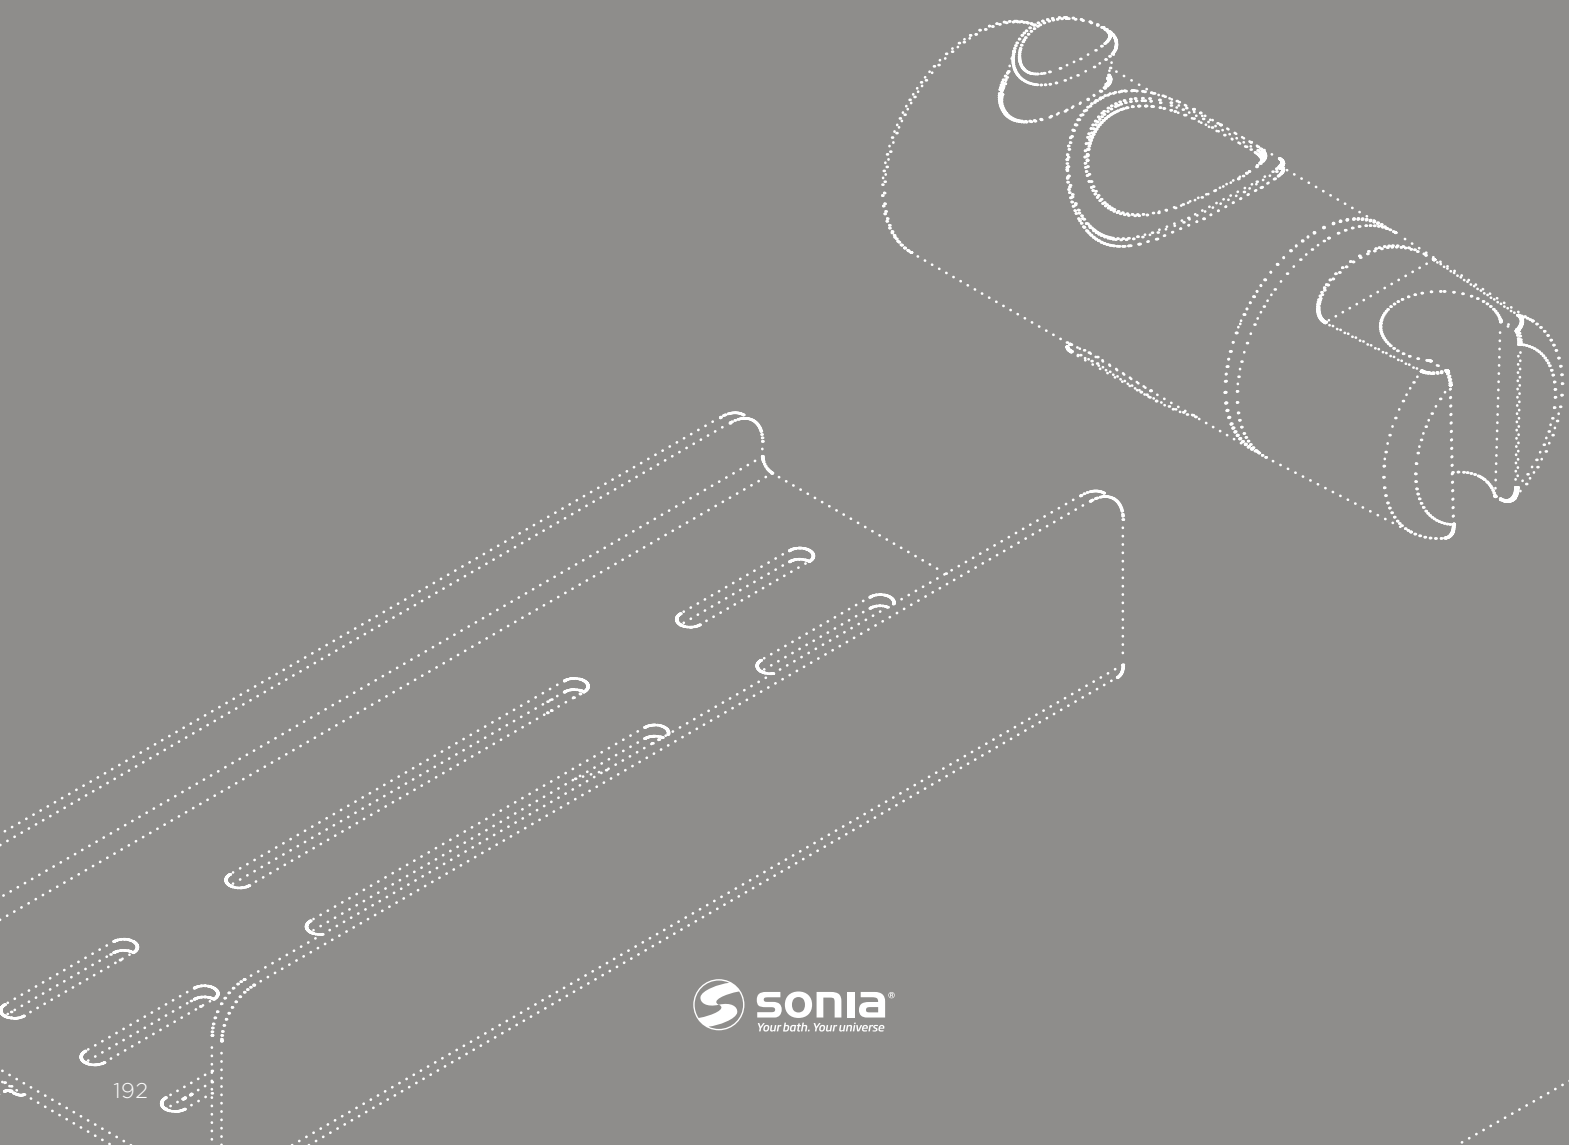

GO CARE

COLLECTION

Go Care is a trendy safety equipment grab bars program focused on the interior design. It is a customizable bar system capable to adapt to any space thanks to the sliding support system and an integrated ball joint which allows configurations for any angle installation. Go Care series include also different complements which can be assembled on the bar and provide different functionalities.

Go Care es un programa de ayudas técnicas enfocado al hábitat. Se trata de un sistema de barras personalizable capaz de adaptarse a cualquier espacio gracias al sistema de soportes deslizantes y una rótula integrada que permite hacer configuraciones en cualquier ángulo de instalación. En Go Care se incorporan además una serie de elementos que acoplados a la barra aportan diferentes funcionalidades al conjunto.