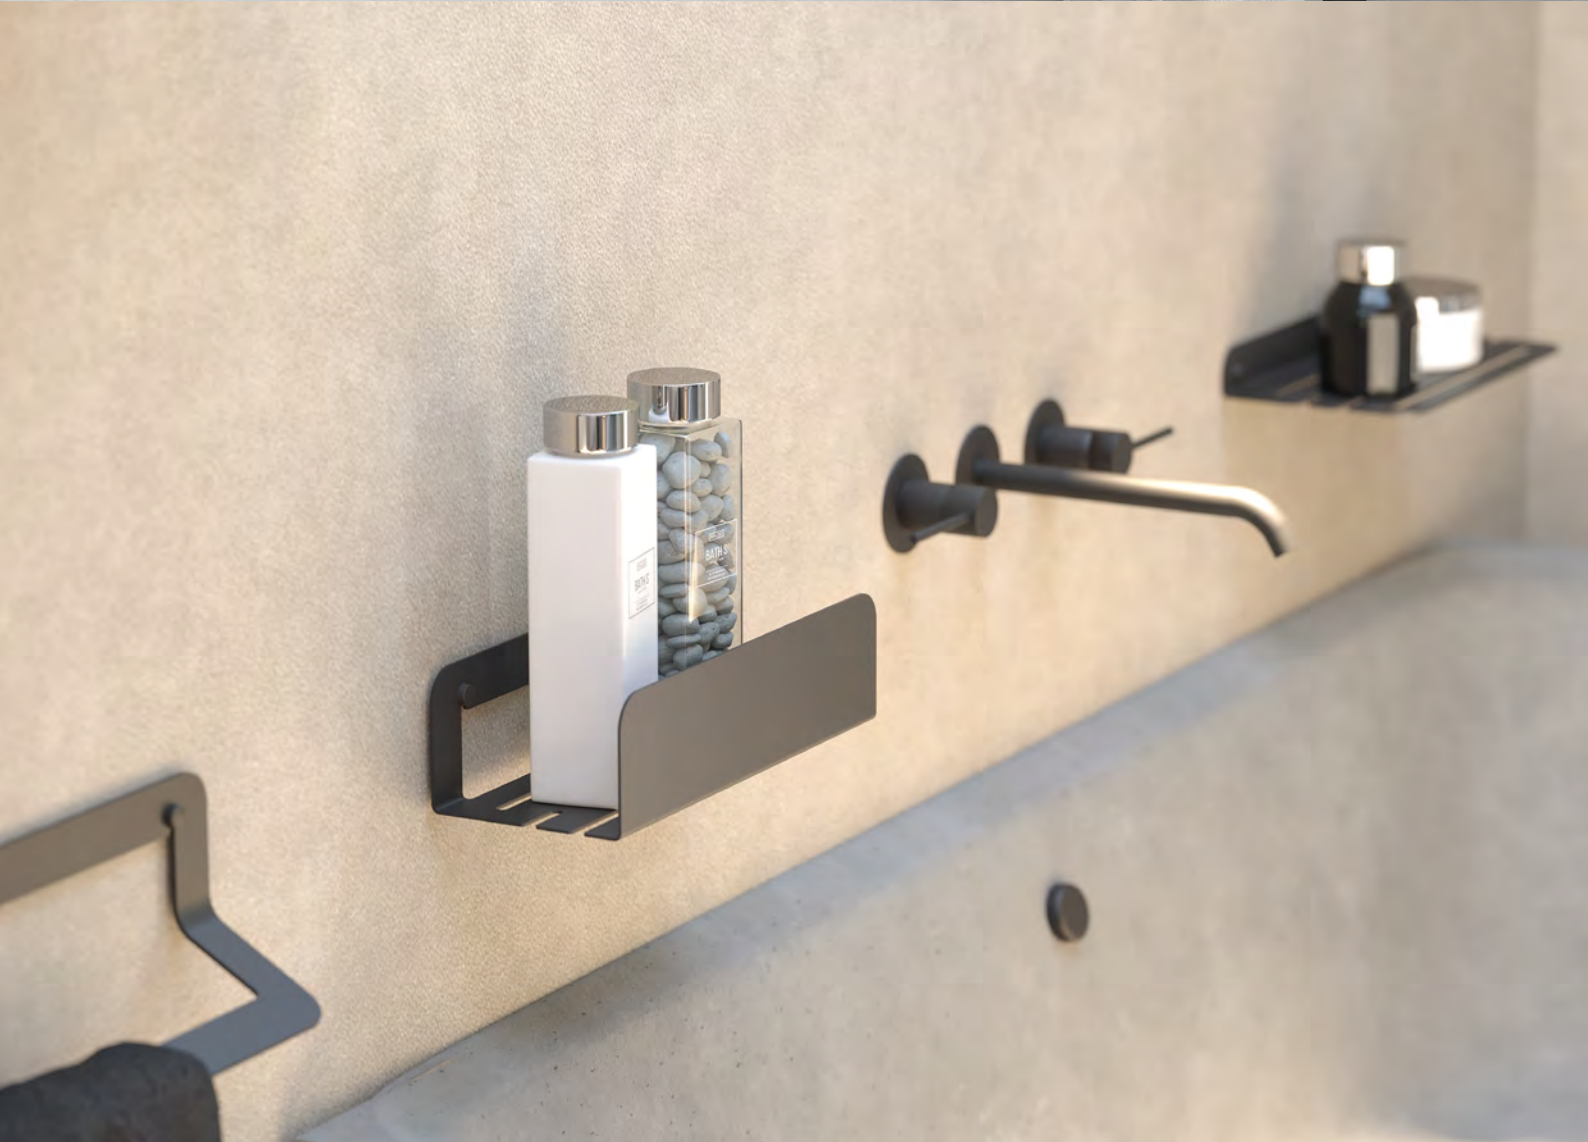

ROBE HOOK
PERCHA
BLACK
A: 30 mm. B: 74 mm. C: 30 mm. Ref. 188871

NOMAD

COLLECTION

Featuring distinguished materials, Nomad is a unique and customizable line of floor accessories. It is built with two main elements that can be combined with its finishes: a natural compact stone base in different textures with two sets of accessories, one composed of two towel racks and another by a roll holder with a brush holder.