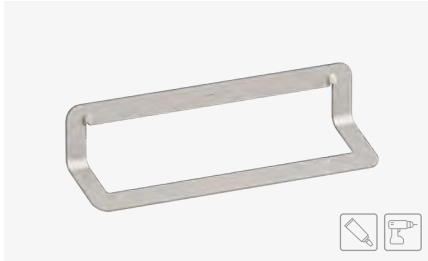

FINISHES / ACABADOS

Al. Steel
Inox pulido

White
Blanco

Black
Negro

QUICK

TOWEL BAR 450 MM. (18")
TOALLERO BARRA 450 MM.

A= 450 MM (18") - ALUM. STEEL
A= 600 MM (24") - ALUM. STEEL
B: 128 mm. C: 82 mm.

Ref. 185498
Ref. 185504