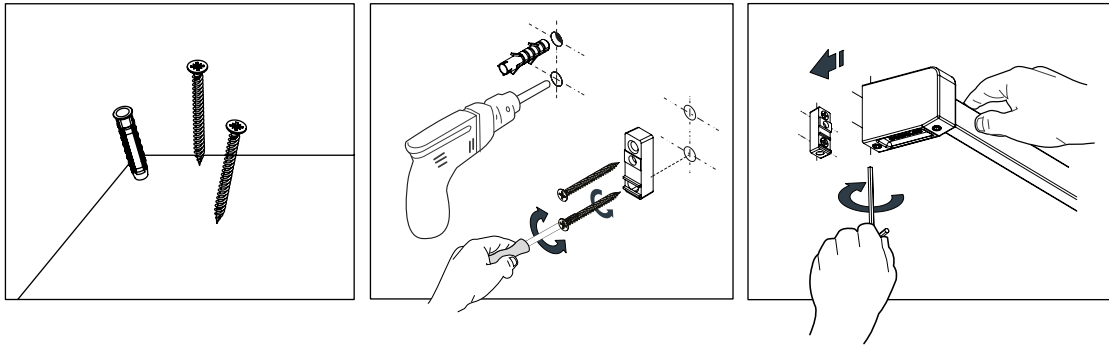

S3

Installation with screws and drilling.
Instalación con tornillería y taladro.

Kit included
Kit incluido

3M adhesive backplate:
Trasera adhesiva 3M:

Sold separately
Se vende por separado

*Necessary 24 hours of drying until the pieces are installed.
*Necesario 24 horas de secado hasta colocar las piezas.