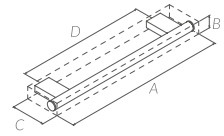

Ref. 175284
Ref. 175291

SHOWER CURTAIN ROD 1800 MM
BARRA FIJA CORTINA DUCHA 1800

SAT. ST. STEEL / INOX SATINADO
A: 1800 mm. B: 70 mm. C: 70 mm.

Ref. 125234

CONTRACT

BATHROOM EQUIPMENT

TECNO PROJECT HANDLE 300 MM. (12") + PULL SHOWER DOOR
TECNO-PROJECT ASA 300 MM. + PERCHA (MAMPARA)
 A = 300 mm. CHROME
 A = 400 mm. CHROME
 A = 500 mm. CHROME
 B: 20 mm. C: 146 mm. D: 200 mm.