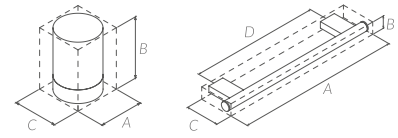

E-PLUS

SOAP DISPENSER
DOSIFICADOR ENCIMERA

CHROME
A: 81 mm. B: 182 mm. C: 108 mm.

Ref. 195398