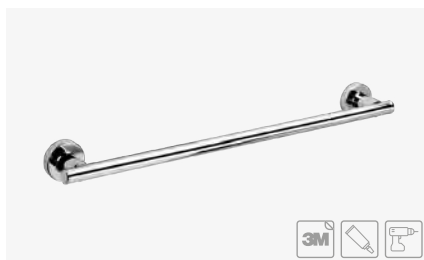

TOWEL BAR 300 MM. (12")
TOALLERO BARRA 300 MM.

BRUSHED GOLD
A: 330 mm. B: 50 mm. C: 64 mm. D: 280 mm.

Ref. 183432

TOWEL BAR 500 MM. (20")
TOALLERO BARRA 500 MM.

BRUSHED GOLD
A: 510 mm. B: 50 mm. C: 64 mm. D: 460 mm.

CLASSIC DRILL KIT
KIT ATORNILLADO CLÁSICO

Kit included
Kit incluido

TECNO PROJECT

TOWEL BAR 300 MM. (12")
TOALLERO BARRA 300 MM.

CHROME
WHITE
BLACK
A: 330 mm. B: 50 mm. C: 64 mm. D: 280 mm.

Ref. 116799
Ref. 166060
Ref. 166183

TOWEL BAR 750 MM. (30")
TOALLERO BARRA 750 MM.

CHROME
A: 790 mm. B: 50 mm. C: 64 mm. D: 740 mm.

Ref. 116829

DOUBLE TOWEL BAR 600 MM. (24")
TOALLERO BARRA DOBLE 600 MM.

CHROME
A: 660 mm. B: 50 mm. C: 122 mm. D: 610 mm.