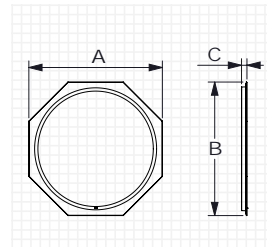

BASIC

AØ(cm)	C (cm)	Ref.
60	3	184835
80	3	184842

- 4mm polished edge glass.
- Luna canto pulido 4 mm.

DEMISTER KIT

A (cm)	B (cm)	C (cm)	Ref.
50	30	0,6	161980

MIRRORS / ESPEJOS

ÉPOQUE

A (cm)	B (cm)	C (cm)	Watt	LM	Ref.
81	81	3	2400	2400	184729