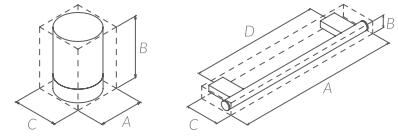

CONTRACT BATHROOM EQUIPMENT