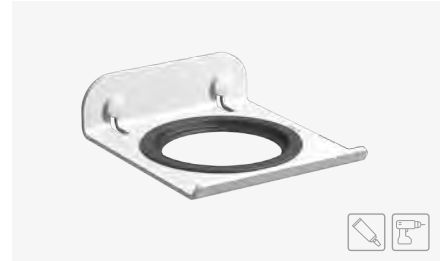

WHITE
A: 95 mm. B: 36 mm. C: 65 mm. D: 55 mm.

Ref. 185023

QUICK

HAIR STRAIGHTENER & HAIR DRYER HOLDER
SOPORTE PLANCHCHA & SECADOR
WHITE
A: 240 mm. B: 38 mm. C: 131 mm. D: 200 mm. Ref. 184934

HAIR STRAIGHTENER & HAIR DRYER SHELF
REPISA PLANCHCHA & SECADOR
WHITE
A: 450 mm. B: 38 mm. C: 131 mm. D: 410 mm. Ref. 185009