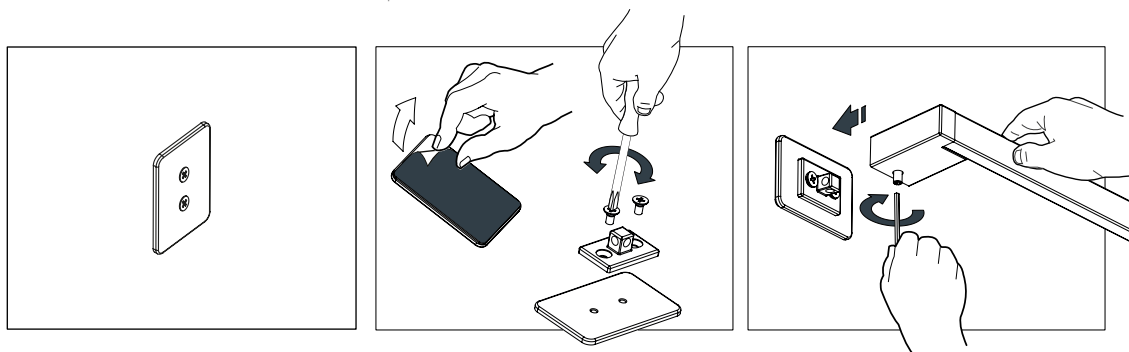

3M adhesive backplate:
Trasera adhesiva 3M:

Sold separately
Se vende por separado

*Necessary 24 hours of drying until the pieces are installed.
*Necesario 24 horas de secado hasta colocar las piezas.