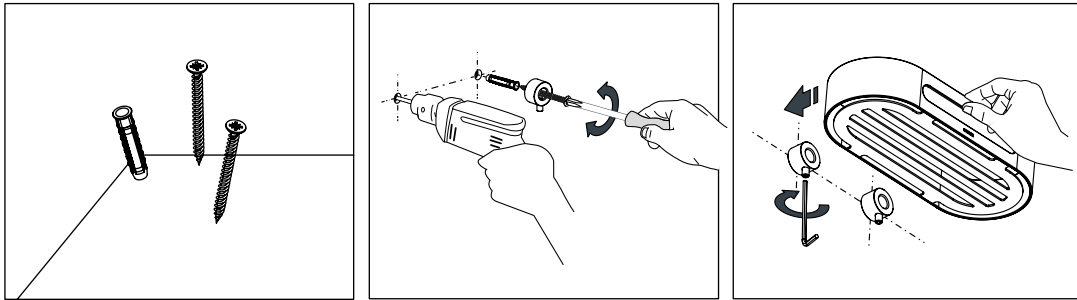

S5

S5

Installation with screws and drilling.
Instalación con tornillería y taladro.

Kit included
Kit incluido

Glue Bathfix:
Gel adhesivo Bathfix:

Kit included
Kit incluido

*Necessary 48 hours of drying until the pieces are installed.
*Necesario 48 horas de secado hasta colocar las piezas.