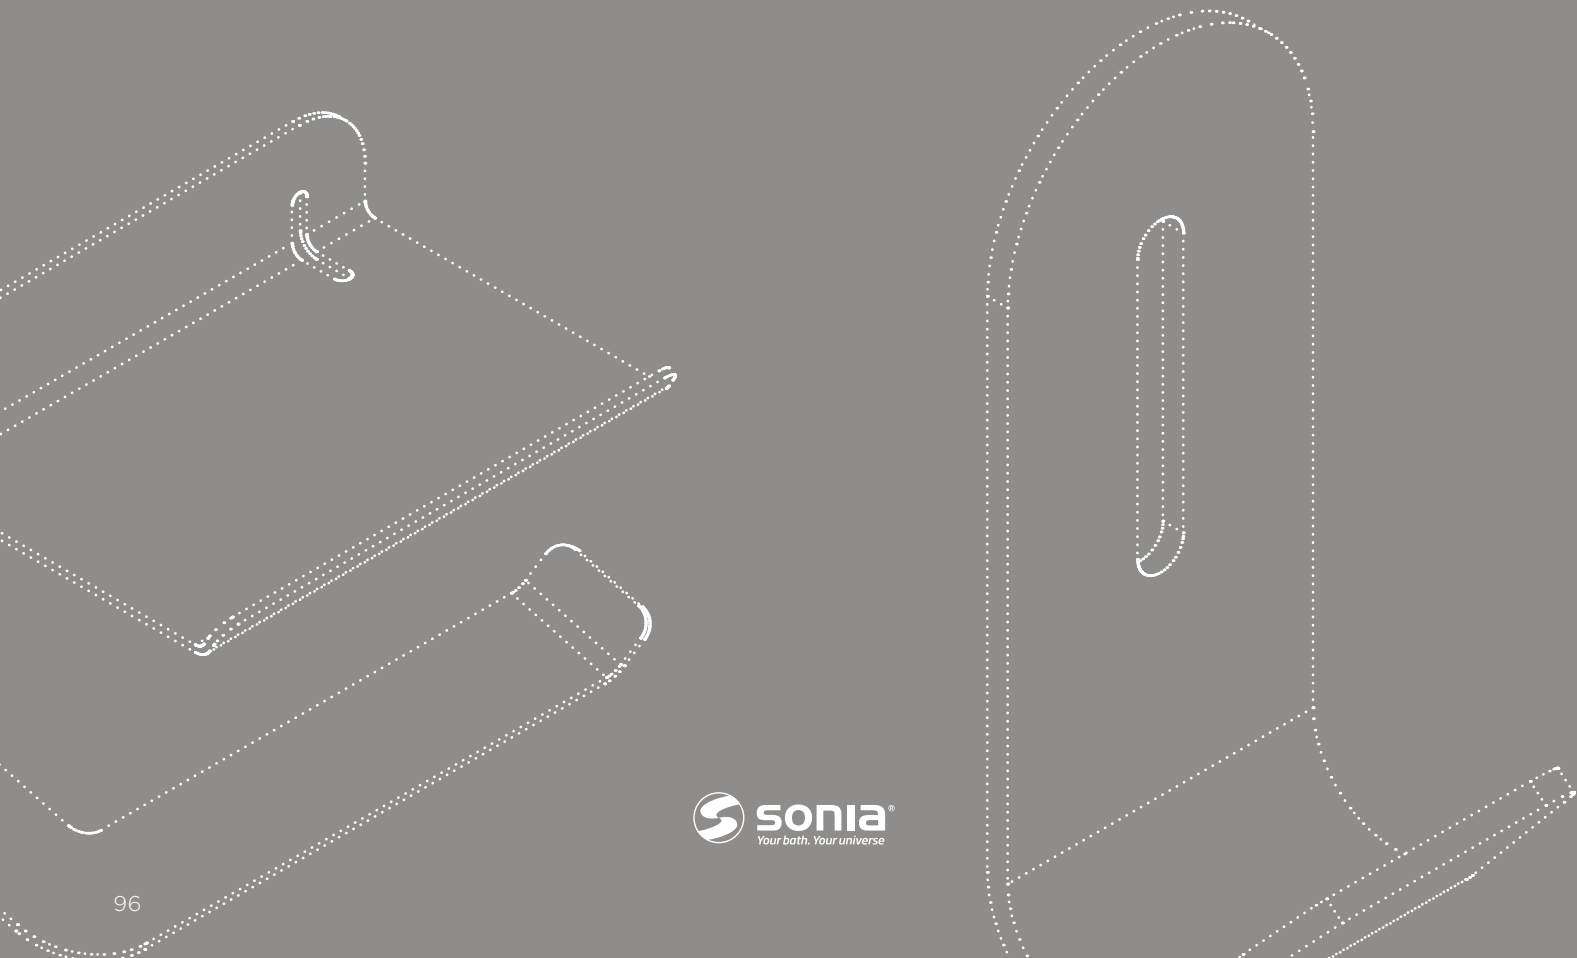

QUICK

COLLECTION

Multifunctional and flexible, Quick is one of the most versatile and complete collections in our catalogue, offering solutions not only for the bathroom environment but also for storage and decoration spaces in the rest of the home.

The laser-cut aluminium plates production gives this series a high water resistance. Its availability in three finishes, Black, White and Aluminum Steel, makes this series combine in harmony with the rest of our collections.

Multifuncional y flexible, Quick se caracteriza por ser una de las colecciones más versátiles y completas de nuestro catálogo, ofreciendo soluciones no sólo para el entorno del baño sino también para espacios de almacenamiento o decoración en el resto del hogar.

La fabricación en plancha de aluminio de corte por láser dota a esta serie de una gran resistencia al contacto con el agua. Su disponibilidad en tres acabados Black, White y Aluminum Steel, hace que esta serie combine en armonía con el resto de nuestras colecciones.