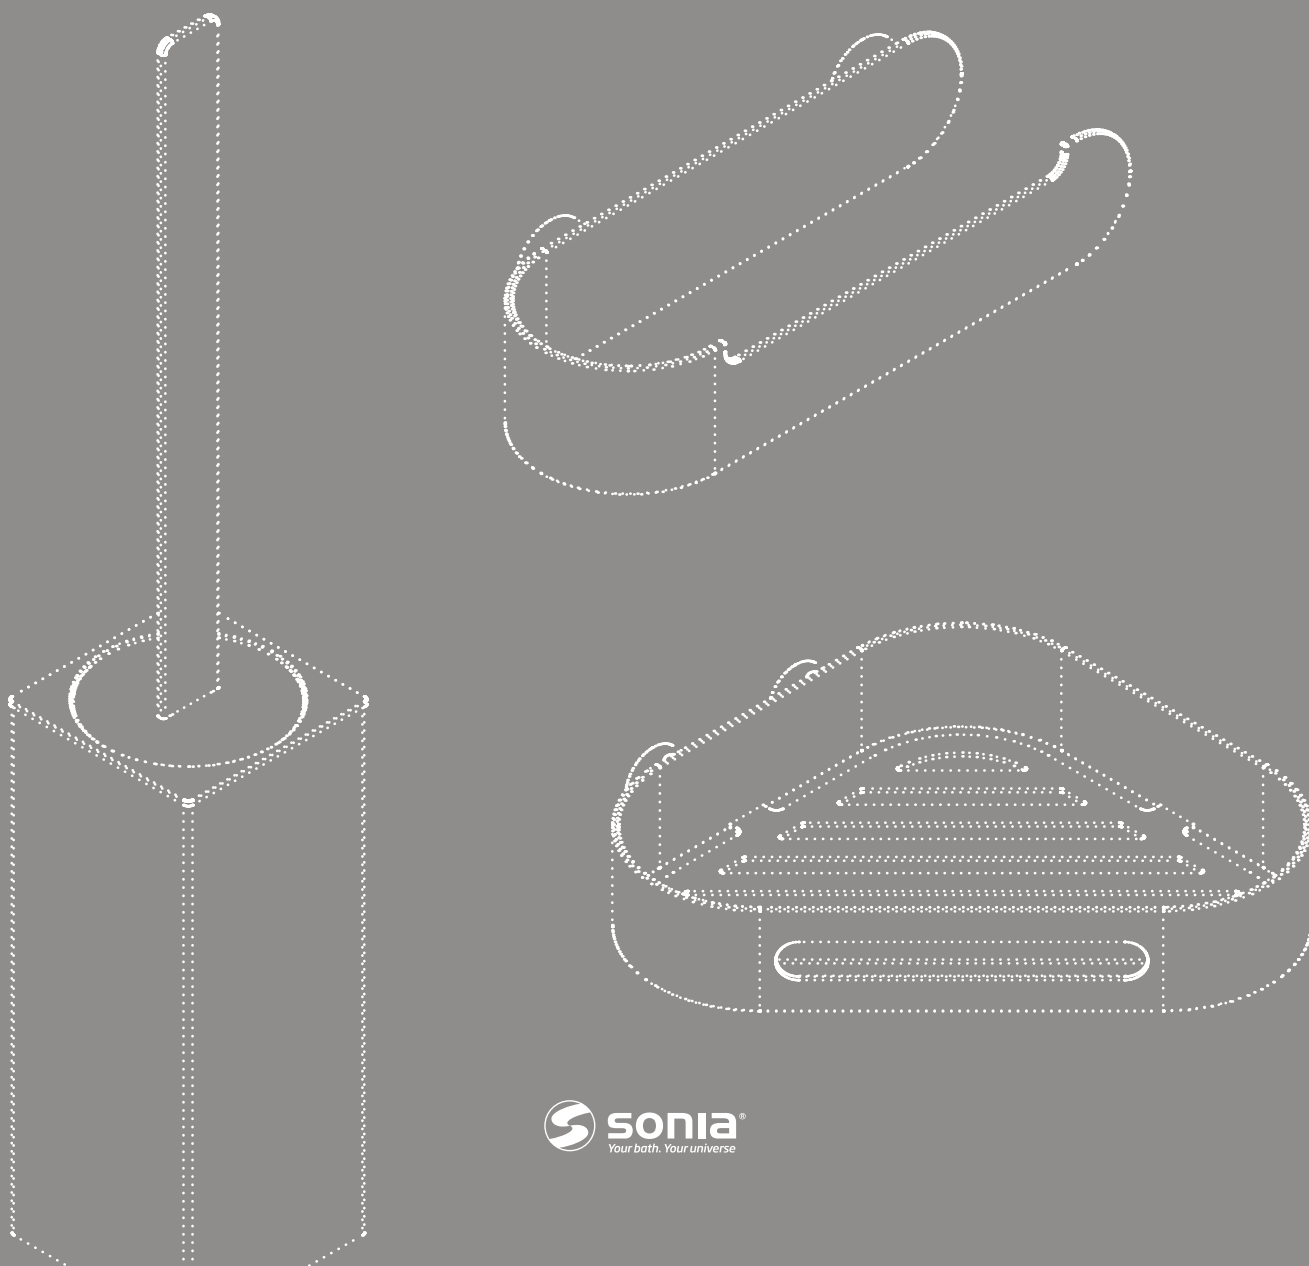

CHROME

E-PLUS

S5

COLLECTION

Bold, casual and informal, with its own personality. Made of stainless steel, the metal plates are whimsically curved to shape the different pieces in the collection.

Atrevida, desenfadada e informal, con personalidad propia. Realizada en acero inoxidable, las planchas metálicas se curvan caprichosamente dando forma a las diferentes piezas de la colección.