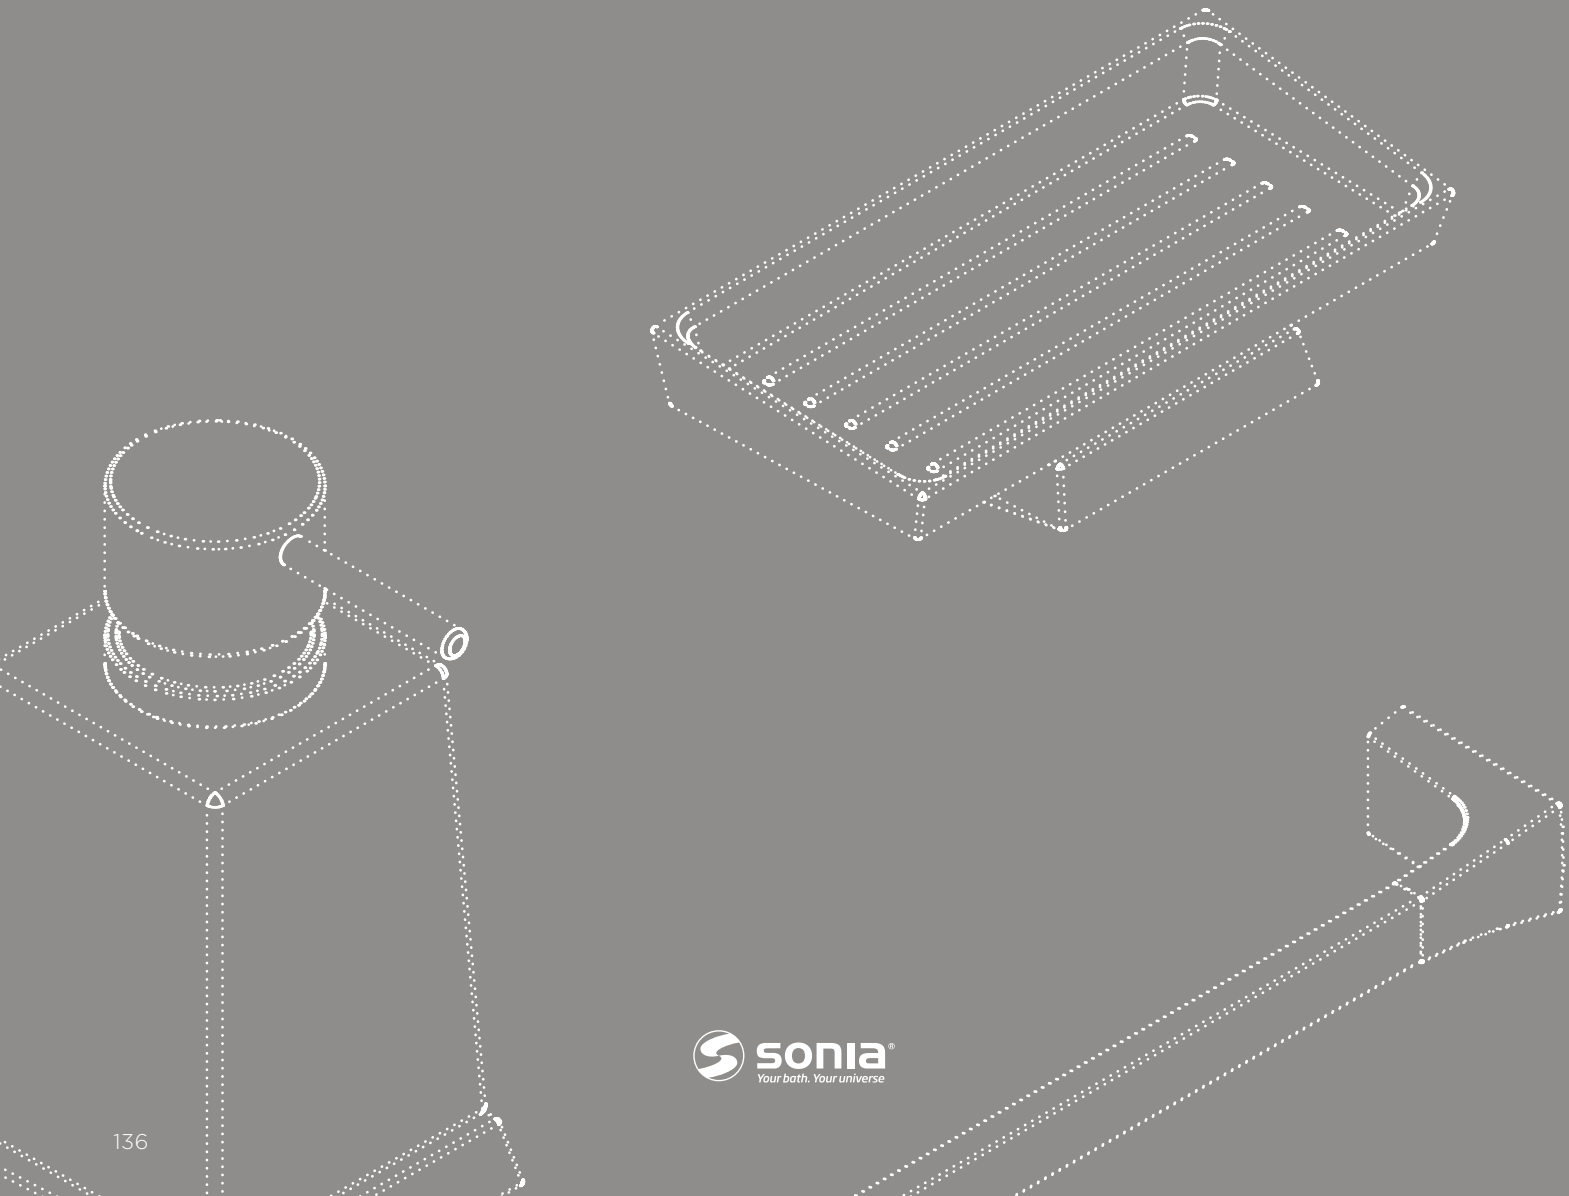

S7

COLLECTION

The retro-modern reinterpretation of a classic design, S7 series also features a 24K gold finish.

With its continuous line and large volume, is a piece that stands out wherever it is installed.

La reinterpretación de un clásico con diseño retro-moderno, la serie S7 dispone además de un acabado en oro de 24K.

De línea continua y gran volumen es una pieza que destaca allí donde vaya instalada.