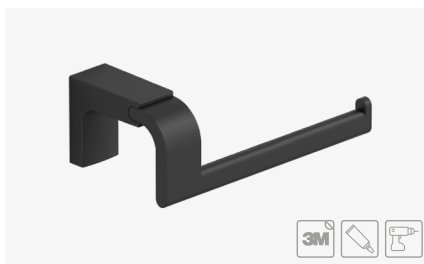

Kit included
Kit incluido

ELETECH

TOILET ROLL HOLDER & SHELF
PORTARROLLOS REPISA

BLACK
A: 160 mm. B: 75 mm. C: 95 mm.

Ref. 195169

OPEN TOILET ROLL HOLDER
PORTARROLLOS ABIERTO

BLACK/NEGRO
A: 154mm. B: 55 mm. C: 74 mm.