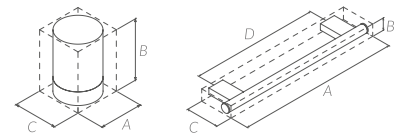

FINISHES / ACABADOS

Black Spot

White Linen

Dark Eighties

LUCE

TOWEL BAR 300 MM. (12")
TOALLERO BARRA 300 MM.

BLACK SPORT
A: 345 mm. B: 62 mm. C: 68 mm. D: 305 mm.

Ref. 182435