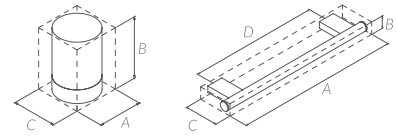

FINISHES / ACABADOS

Al. Steel
Inox pulido

White
Blanco

Black
Negro

QUICK

TOWEL BAR 450 MM. (18")
TOALLERO BARRA 450 MM.

A= 450 MM (18") - ALUM. STEEL
A= 600 MM (24") - ALUM. STEEL
B: 128 mm. C: 82 mm.

Ref. 185498
Ref. 185504