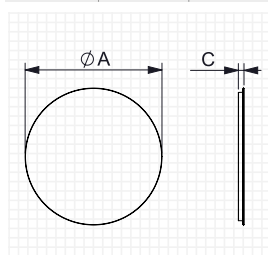

BASIC

AØ(cm)	C (cm)	Ref.
60	3	184835
80	3	184842

- 4mm polished edge glass.
- Luna canto pulido 4 mm.

DEMISTER KIT

A (cm)	B (cm)	C (cm)	Ref.
50	30	0,6	161980

MIRRORS / ESPEJOS

ÉPOQUE

A (cm)	B (cm)	C (cm)	Watt	LM	Ref.
81	81	3	2400	2400	184729