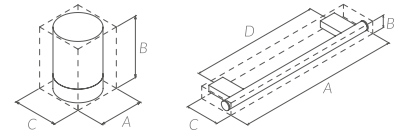

Ref. 194261
Ref. 194285
Ref. 194278

DOUBLE TOILET ROLL HOLDER + SHELF
PORTARROLLOS DOBLE REPISA

CHROME
WHITE
BLACK
A: 280 mm. B: 90 mm. C: 95 mm.

Ref. 194292
Ref. 194308
Ref. 194315

CONTRACT

BATHROOM EQUIPMENT