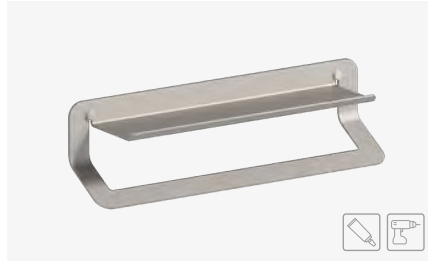

FINISHES / ACABADOS

Al. Steel
Inox pulido

White
Blanco

Black
Negro

QUICK

TOWEL BAR 450 MM. (18")
TOALLERO BARRA 450 MM.

A= 450 MM (18") - ALUM. STEEL
A= 600 MM (24") - ALUM. STEEL
B: 128 mm. C: 82 mm.

Ref. 185498
Ref. 185504