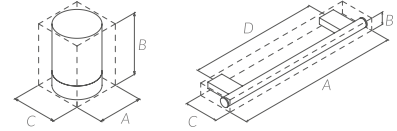

TECNO PROJECT

TOWEL BAR 300 MM. (12")
TOALLERO BARRA 300 MM.

BRUSHED GOLD
A: 330 mm. B: 50 mm. C: 64 mm. D: 280 mm.

Ref. 183432