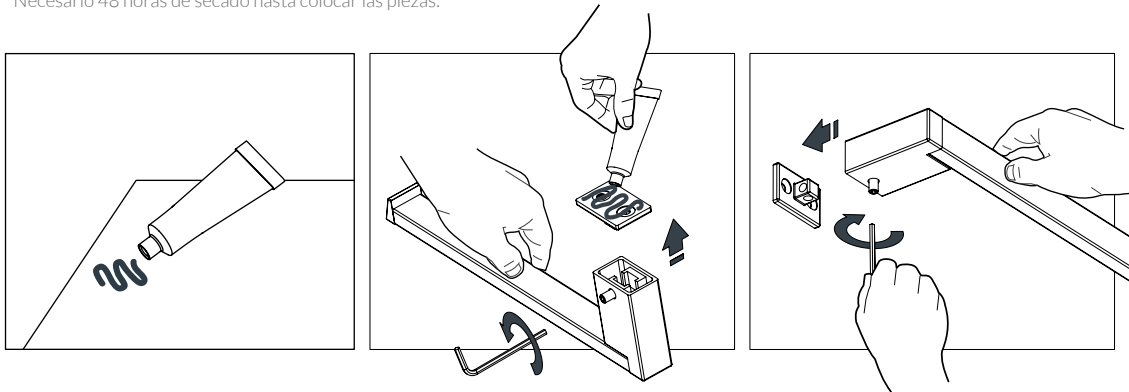

CHROME

S-CUBE

Installation with screws and drilling.
Instalación con tornillería y taladro.

Kit included
Kit incluido

Glue Bathfix:
Gel adhesivo Bathfix:

Kit included
Kit incluido

*Necessary 48 hours of drying until the pieces are installed.
*Necesario 48 horas de secado hasta colocar las piezas.