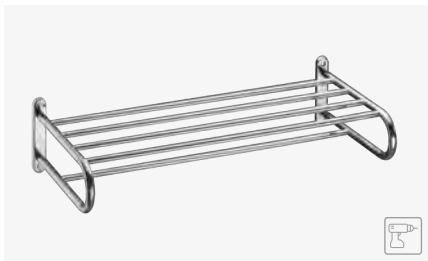

CONTRACT BATHROOM EQUIPMENT

TOWEL RACKS & SHOWER COMPLEMENTS
REPISAS DE TOALLAS Y COMPLEMENTOS DUCHA

TOWEL RACK STANDARD
REPISA TOALLAS STANDARD

CHROME
A: 450 mm. B: 110 mm. C: 275 mm. D: 430 mm.

Ref. 087051