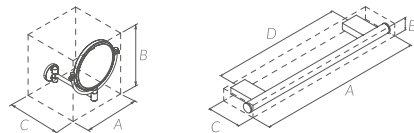

CONTRACT

BATHROOM EQUIPMENT