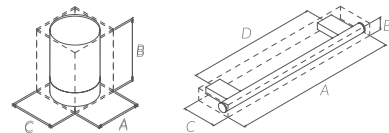

CONTRACT

BATHROOM EQUIPMENT