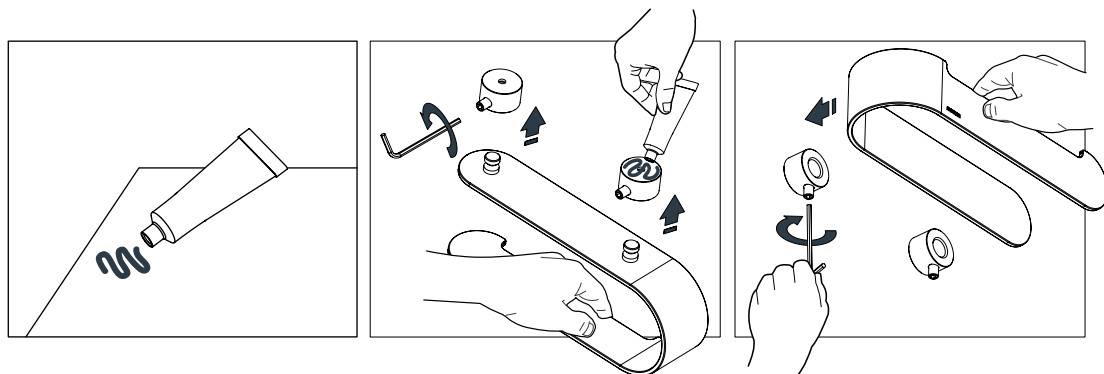

S5

S5

Installation with screws and drilling.
Instalación con tornillería y taladro.

Kit included
Kit incluido

Glue Bathfix:
Gel adhesivo Bathfix:

Kit included
Kit incluido

*Necessary 48 hours of drying until the pieces are installed.
*Necesario 48 horas de secado hasta colocar las piezas.