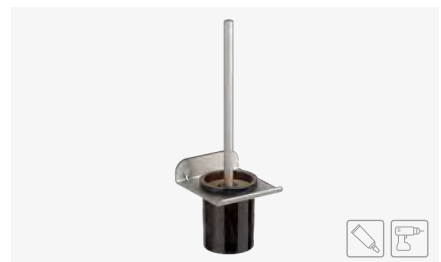

WC BRUSH SET
ESCOBILLERO

ALUMINIUM STEEL
A: 115 mm. B: 363 mm. C: 131 mm. D: 75 mm.

Ref. 185696