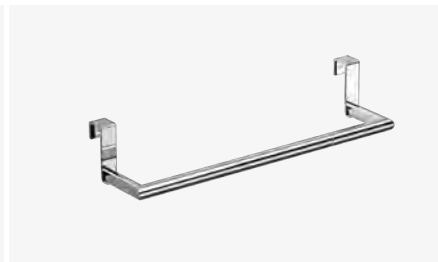

TOWEL BAR 380 MM. Ø16
T.BARRA MUEBLE 380 MM. Ø16

CHROME
BLACK
A: 380 mm. B: 72 mm. C: 95 mm.

Ref. 193509
Ref. 193516