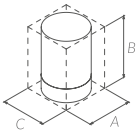

SPARE PARTS

REPUESTOS