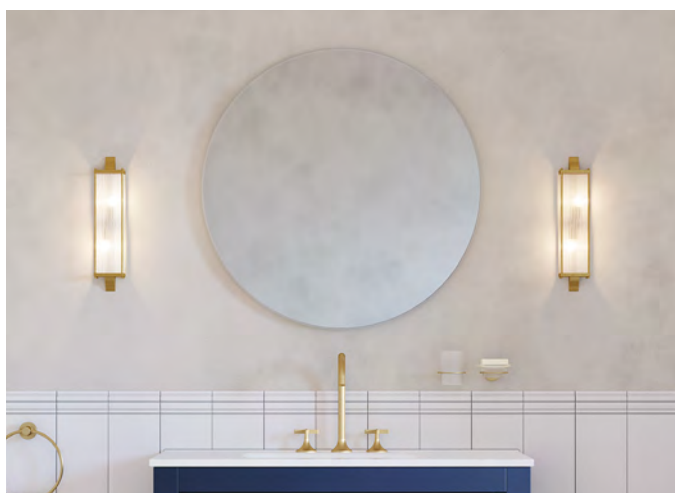

BASIC

AØ(cm)	C (cm)	Ref.
60	3	184835
80	3	184842

- 4mm polished edge glass.
- Luna canto pulido 4 mm.

DEMISTER KIT

A (cm)	B (cm)	C (cm)	Ref.
50	30	0,6	161980

MIRRORS / ESPEJOS

ÉPOQUE

A (cm)	B (cm)	C (cm)	Watt	LM	Ref.
81	81	3	2400	2400	184729