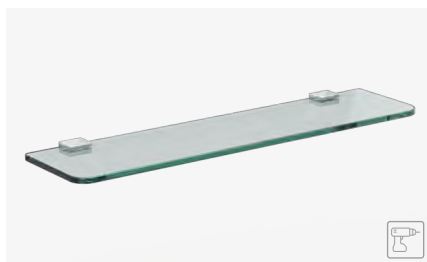

GLASS SHELF STD 500 MM. (20")
REPISA CRISTAL STD 500 MM.

CHROME
WHITE
BLACK
A: 500 mm. B: 19 mm. C: 125 mm. D: 370 mm.

Ref. 098248
Ref. 185900
Ref. 185894