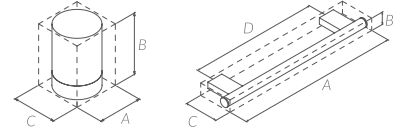

TECNO PROJECT

BATHFIX - GLUE ADHESIVE
BATHFIX - GEL ADHESIVO