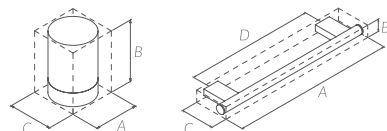

TECNO PROJECT