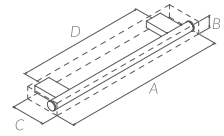

SPARE PARTS

REPUESTOS

S7, S5, ONA
WC BRUSH ONLY /
CEPILLO ESCOBILLA Ø65

BLACK PLASTIC / PLÁSTICO NEGRO
A: 65 mm. B: 83 mm.

Ref. 161713

TECNO PROJECT, QUICK, NOMAD, LUCE, GENOA
WC BRUSH ONLY /
CEPILLO ESCOBILLA Ø72

BLACK PLASTIC / PLÁSTICO NEGRO
A: 72 mm. B: 86 mm.

Ref. 161690

E-PLUS, ASTRAL, S6, GENOA
TUMBLER / VASO PORTAVASOS

GLASS / CRISTAL
A: 58 mm. B: 105 mm.

Ref. 001835

S-CUBE, S3, TECNO PROJECT, ELETECH
TUMBLER / VASO PORTAVASOS

GLASS / CRISTAL
A: 58 mm. B: 110 mm.

Ref. 116508

S7
TUMBLER / VASO PORTAVASOS

GLASS / CRISTAL
A: 58 mm. B: 120 mm.

Ref. 161744

QUICK
TUMBLER / VASO PORTAVASOS

AMBAR GLASS
A: 82 mm. B: 110 mm.

Ref. 185771