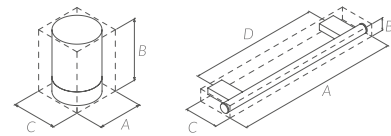

S6

TOWEL BAR 300 MM. (12")
TOALLERO BARRA 300 MM.

CHROME
BLACK
A: 323 mm. B: 46 mm. C: 68 mm. D: 304 mm.

Ref. 160938
Ref. 166404