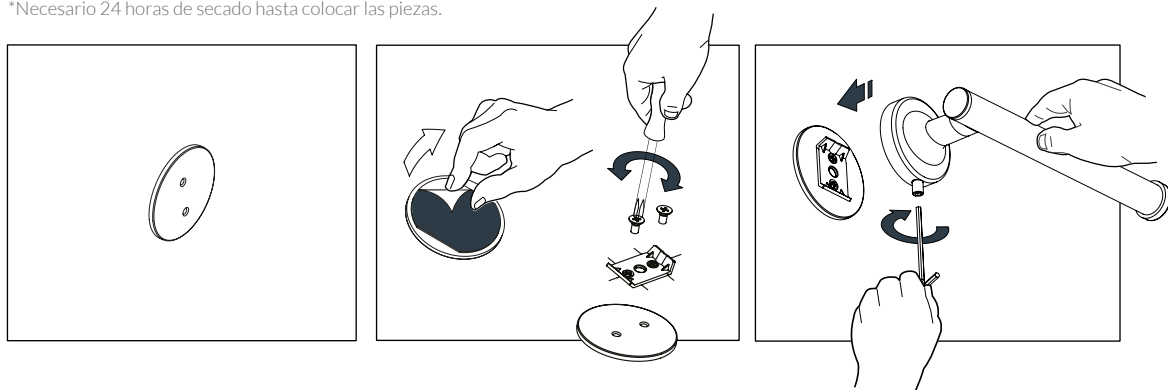

3M adhesive backplate:
Trasera adhesiva 3M:

Sold separately
Se vende por separado

*Necessary 24 hours of drying until the pieces are installed.
*Necesario 24 horas de secado hasta colocar las piezas.