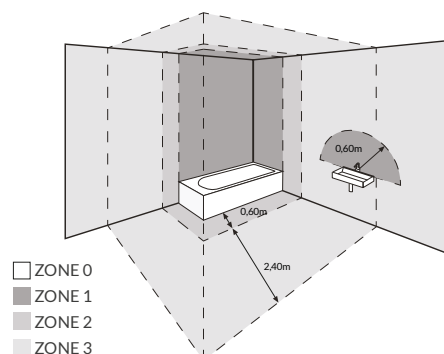

MIRRORS & LIGHTS ESPEJOS & ILUMINACIÓN

MIRRORS ESPEJOS	CM CM	LIGHTS LUCES	MM MM	FINISH ACABADO
BASIC	80 | 90 | 100 | 120	F09 LED	515	ALUMINIUM
BASIC Ø	60 | 80	F1 LED	300 | 450 | 600	CHROME
LLUNA Ø	80	F12	300	CHROME | BLACK
NOVA Ø	80	F13	450	CHROME
ÉPOQUE	81	F14	600	CHROME
ALUGLASS	80 | 90 | 100 | 120	F18	300	CHROME
VORA	80 | 90 | 100			
ALULIGHT	80 | 100 | 120			
ALUMINIUM LIGTH	80 | 100 | 120			
BACK LIGHT	80 | 100			
CABINETS	60 | 80 | 100 | 120			
MIRA	45			

Color temperature / Temperatura de color

Icon legend / Leyenda iconos

Protection IP 20	Zone 3	Power	LED
Protection IP 44	Zone 2	Demister	Class 2