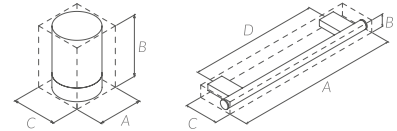

TECNO PROJECT

**SHOWER DOOR HANDLE 300 MM. + PULL
ASA 300 MM. + PERCHA MAMPARA**
CHROME **Ref. 152940**
A: 330 mm. B:50 C: 109 mm. D: 280 mm.