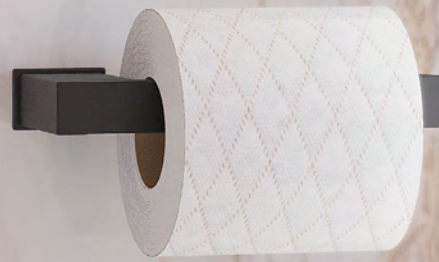

BLACK

S-CUBE