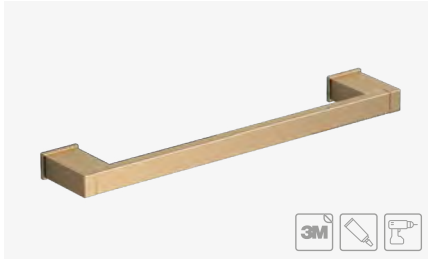

ADHESIVE BACKPLATE
TRASERA ADHESIVA

SOLD SEPARATELY
SE VENDE SEPARADO

BRUSHED GOLD
A: 45 mm. B: 70 mm. C: 4 mm.

Ref. 182299

INSTALLATION
INSTALACIÓN

-  **ADHESIVE BLACKPLATE**
TRASERA ADHESIVA
-  **BATHFIX GLUE FIX KIT**
KIT GEL ADHESIVO BATHFIX
-  **CLASSIC DRILL KIT**
KIT ATORNILLADO CLÁSICO

Sold separately
Se vende por separado

Kit included
Kit incluido

Kit included
Kit incluido

S-CUBE

TOWEL BAR 350 MM. (14")
TOALLERO BARRA 350 MM.

BRUSHED BRASS
A: 345 mm. B: 24 mm. C: 61 mm. D: 308

Ref. 195510