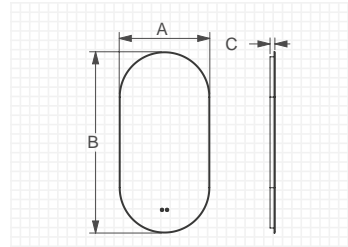

- Back LED light.
- 4mm beveled glass mirror.

- Luz LED retroiluminado.
- Luna biselada de 4 mm.

A++ **ZONE 2** **IP44** **T1** **5500°K**