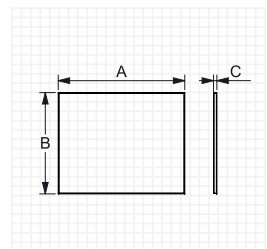

- Glass mirror with pvc aluminum frame.
- Horizontal and vertical fixation system.
- Luna con marco pvc de aluminio.
- Sistema de colocación horizontal y vertical.