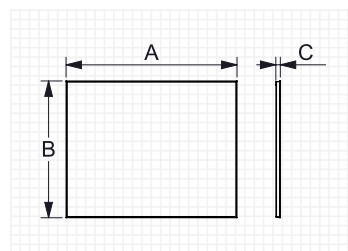

- Back LED light.
- 4mm beveled glass mirror.
- Horizontal and vertical fixation system.

- Luz LED retroiluminado.
- Luna biselada de 4 mm.
- Sistema de colocación horizontal y vertical.

A++ **ZONE 2** **IP44** **T1** **5500°K**