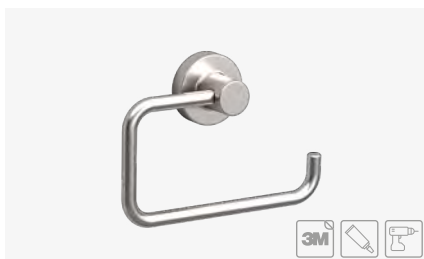

OPEN TOWEL RING 160 MM
TOALLERO ABIERTO 160 MM

BRUSHED NICKEL
A: 160 mm. B: 110 mm. C: 41 mm.

Ref. 195008