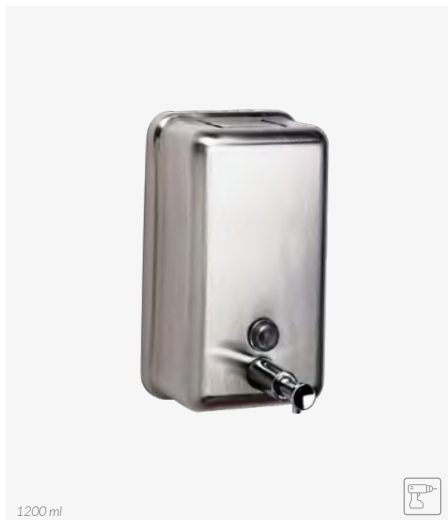

1500 ml

SOAP DISPENSER DOSIFICADOR PARED

BLACK

SAT. ST. STEEL / INOX SATINADO

A: 64 mm. B: 290 mm. C: 120 mm.

Ref. 174997
Ref. 174980

1200 ml

SOAP DISPENSER VERTICAL DOSIFICADOR PARED VERTICAL