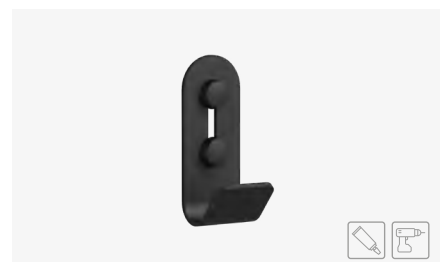

ROBE HOOK
PERCHA
BLACK
A: 30 mm. B: 74 mm. C: 30 mm. Ref. 188871