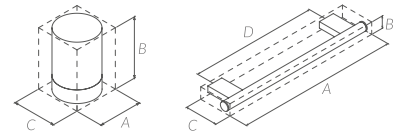

ELETECH

TOWEL BAR 350 MM. (14")
TOALLERO BARRA 350 MM.

BLACK
A: 356 mm. B: 50 mm. C: 60 mm. D: 302 mm.

Ref. 172894