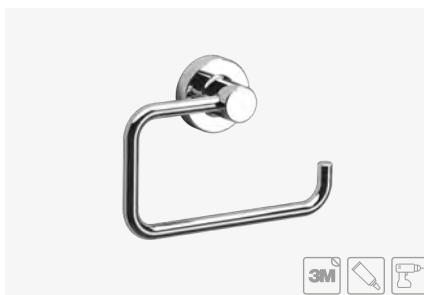

Ref. 116812
Ref. 166084
Ref. 166206

DOUBLE TOWEL BAR 900 MM. (35")
TOALLERO BARRA DOBLE 900 MM.

CHROME
A: 910 mm. B: 50 mm. C: 122 mm. D: 860 mm.

Ref. 159581

SWING TOWEL BAR
TOALLERO BARRA DOBLE MÓVIL

CHROME
A: 434 mm. B: 66 mm. C: 50 mm.

Ref. 116867

FIXED TOWEL BAR
TOALLERO BARRA FIJO

CHROME
WHITE
BLACK
A: 415 mm. B: 50 mm.

Ref. 153312
Ref. 176854
Ref. 176793

OPEN TOWEL RING 200 MM. (8")
TOALLERO ABIERTO 200 MM.

CHROME
WHITE
BLACK
A: 228 mm. B: 110 mm. C: 41 mm.

Ref. 116928
Ref. 176861
Ref. 176809

TOWEL RING 190 MM. (8")
TOALLERO ANILLA 190 MM.

CHROME
WHITE
BLACK
A: 190 mm. B: 210 mm. C: 41 mm.

Ref. 116911
Ref. 166107
Ref. 166220

OPEN TOWEL RING 160 MM. (6")
TOALLERO ABIERTO 160 MM.