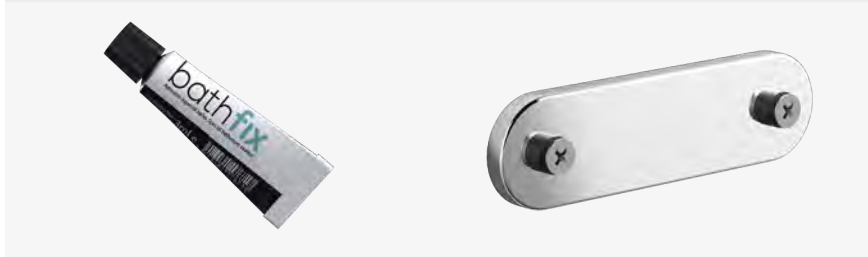

ADHESIVE BACKPLATE SHOWER BASKETS
TRASERA ADHESIVA JABONERAS DUCHA

CHROME
BLACK
A: 110 mm. B: 30 mm. C: 9 mm. D: 80 mm.

Ref. 189922
Ref. 189939

A: 110 mm. B: 30 mm. C: 9 mm. D: 80 mm.
Recommended for all types of smooth and rough surfaces,
no more than 1mm. Also humidity resistant.
Recomendado para todo tipo de superficies lisas y rugosas
de no más de 1mm. Resistente a la humedad.