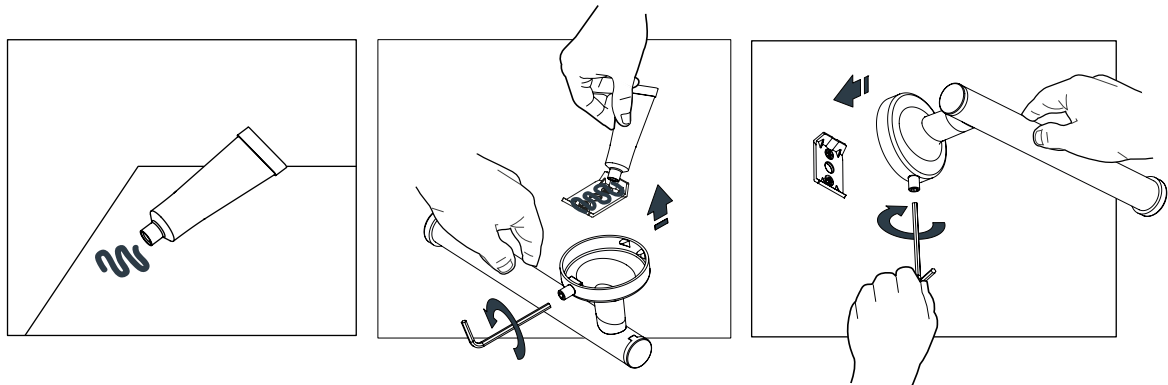

E-PLUS

CHROME

E-PLUS

Installation with screws and drilling.
Instalación con tornillería y taladro.

Kit included
Kit incluido

Glue Bathfix:
Gel adhesivo Bathfix:

Kit included
Kit incluido

*Necessary 48 hours of drying until the pieces are installed.
*Necesario 48 horas de secado hasta colocar las piezas.