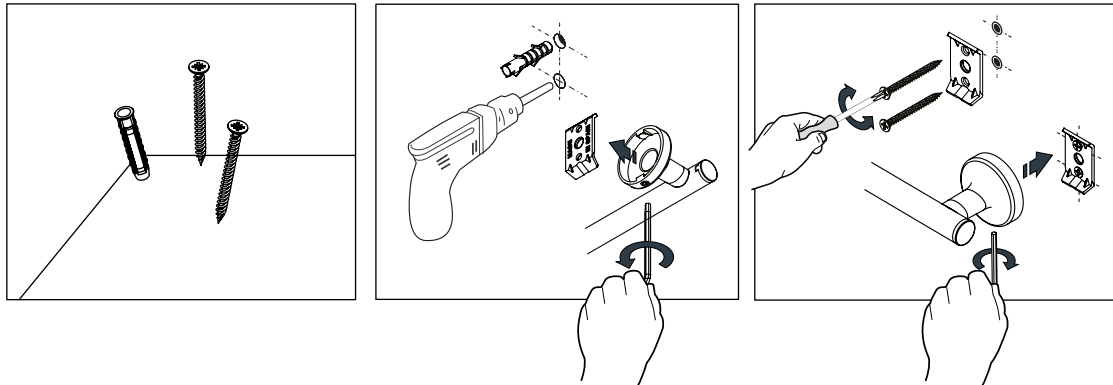

E-PLUS

CHROME

E-PLUS

Installation with screws and drilling.
Instalación con tornillería y taladro.

Kit included
Kit incluido

Glue Bathfix:
Gel adhesivo Bathfix:

Kit included
Kit incluido

*Necessary 48 hours of drying until the pieces are installed.
*Necesario 48 horas de secado hasta colocar las piezas.