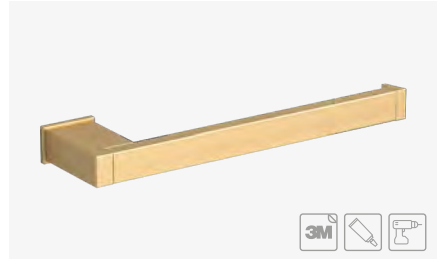

TOWEL BAR 350 MM. (14")
TOALLERO BARRA 350 MM.

BRUSHED GOLD
A: 345 mm. B: 24 mm. C: 61 mm. D: 308

Ref. 182046

TOWEL BAR 500 MM. (20")
TOALLERO BARRA 500 MM.

BRUSHED GOLD
A: 497 mm. B: 24 mm. C: 61 mm. D: 460

Ref. 182060

OPEN TOWEL RING 200 MM. (8")
TOALLERO ABIERTO 200 MM.

BRUSHED GOLD
A: 232 mm. B: 24 mm. C: 61 mm.

Ref. 182084

ROBE HOOK
PERCHA

BRUSHED GOLD
A: 35 mm. B: 35 mm. C: 45 mm.

Ref. 195503

OPEN TOILET ROLL HOLDER
PORTARROLLOS ABIERTO