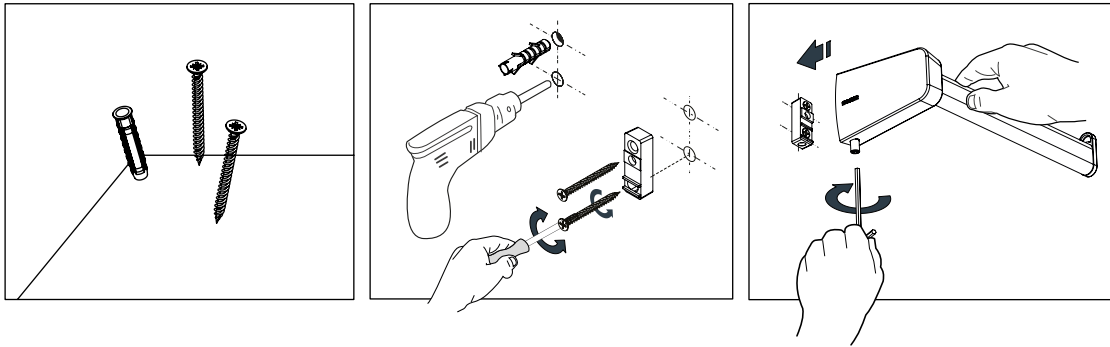

S6

BLACK

S6

Installation with screws and drilling.
Instalación con tornillería y taladro.

Kit included
Kit incluido

3M adhesive backplate:
Trasera adhesiva 3M:

Sold separately
Se vende por separado

*Necessary 24 hours of drying until the pieces are installed.
*Necesario 24 horas de secado hasta colocar las piezas.