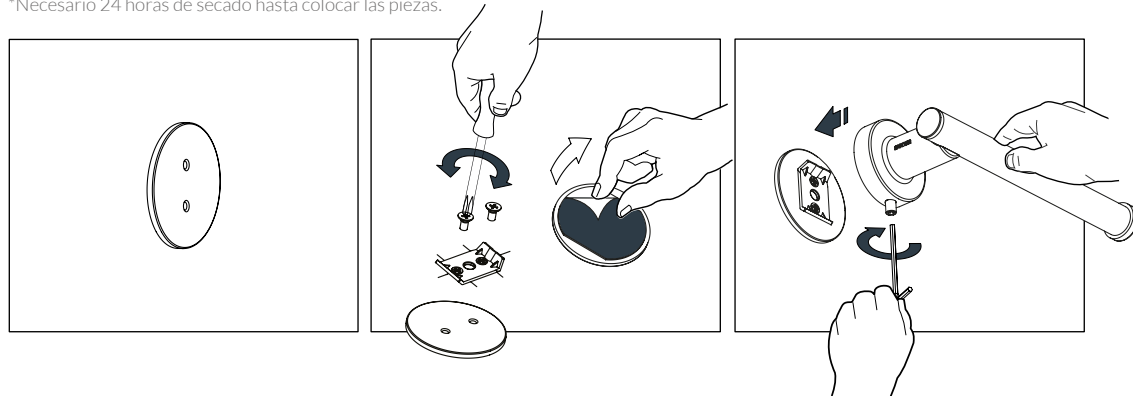

3M adhesive backplate:
Trasera adhesiva 3M:

Sold separately
Se vende por separado

*Necessary 24 hours of drying until the pieces are installed.
*Necesario 24 horas de secado hasta colocar las piezas.