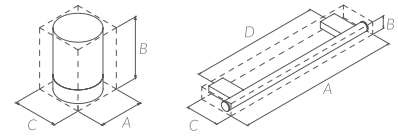

E-PLUS

TOWEL BAR 300 MM. (12")
TOALLERO BARRA 300 MM.

CHROME
A: 330 mm. B: 50 mm. C: 61 mm. D: 280 mm.

Ref. 124442