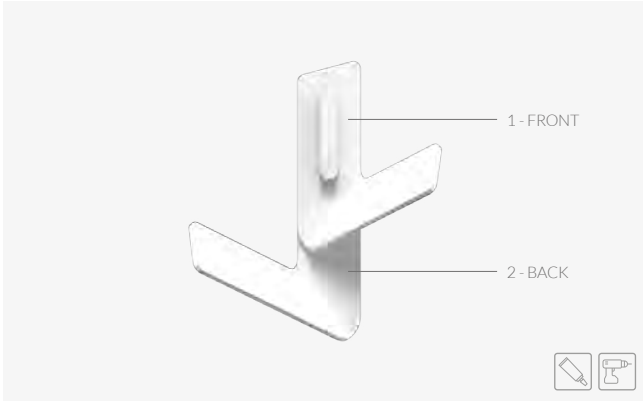

FLAMA

FLAMA DOUBLE ROBE HOOK FLAMA PERCHA DOBLE

A: 135 mm. B: 155 mm. C: 68 mm

1 - FRONT	2 - BACK	
ALUM. STEEL	ALUM. STEEL	Ref. 188420
WHITE	WHITE	Ref. 188413
BLACK	BLACK	Ref. 188406
WHITE	BLACK	Ref. 188451
WHITE	ALUM. STEEL	Ref. 188468
BLACK	WHITE	Ref. 188437
BLACK	ALUM. STEEL	Ref. 188444
ALUM. STEEL	WHITE	Ref. 188482
ALUM. STEEL	BLACK	Ref. 188475