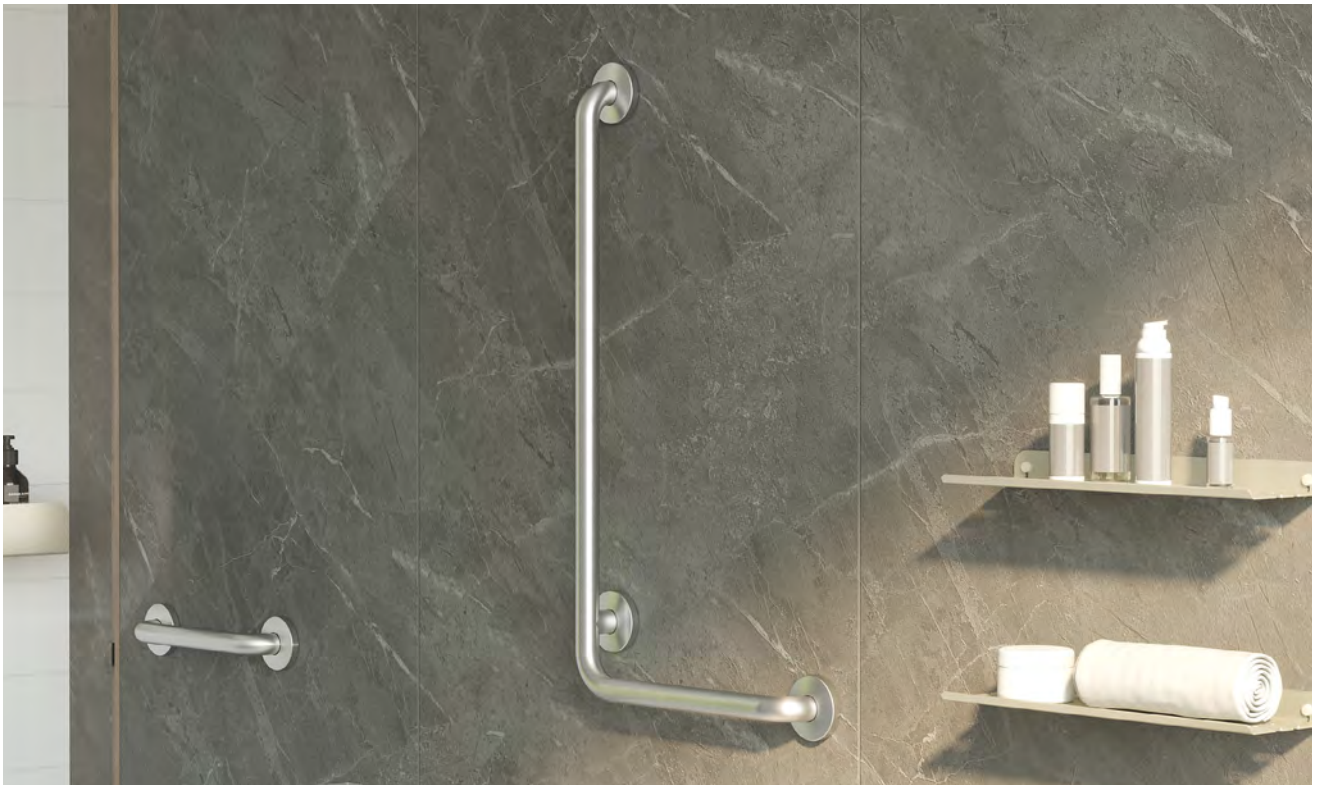

INSTALLATION
INSTALACIÓN

BATHFIX GLUE FIX KIT
KIT GEL ADHESIVO BATHFIX

Kit included

Kit incluido

CLASSIC DRILL KIT
KIT ATORNILLADO CLÁSICO

Kit included

Kit incluido

CONTRACT
BATHROOM EQUIPMENT

SAT. ST. STEEL / INOX SATINADO
A: 400 mm. B: 800 mm. C: 75 mm. D: 82 mm.

Ref. 118236

SAT. ST. STEEL / INOX SATINADO
A: 400 mm. B: 800 mm. C: 75 mm. D: 82 mm.

Ref. 118229