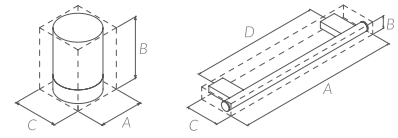

TOWEL BAR 300 MM. (12")
TOALLERO BARRA 300 MM.

CHROME
A: 320 mm. B: 55 mm. C: 64 mm. D: 305 mm.

Ref. 124633