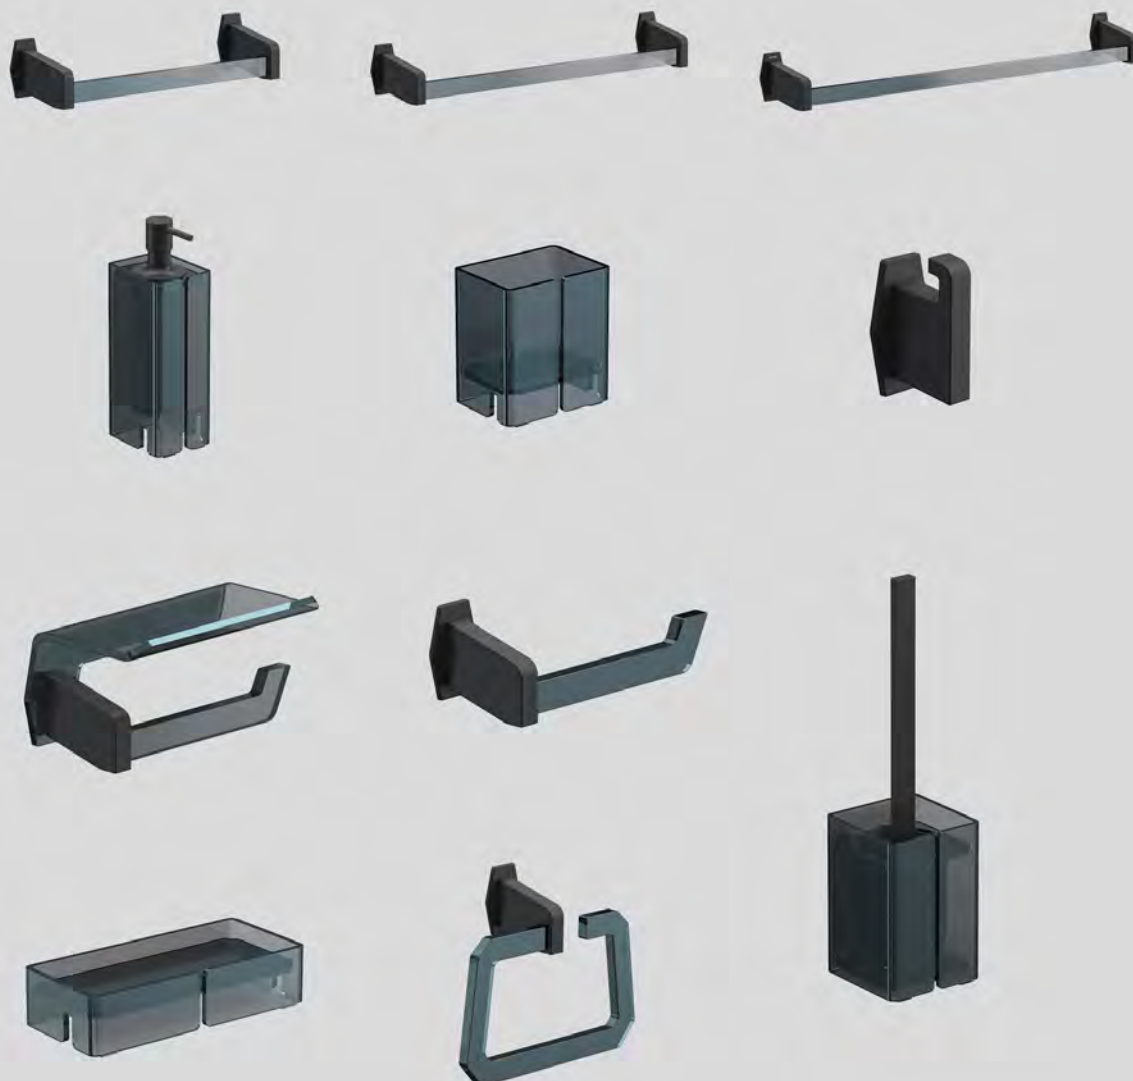

FINISHES / ACABADOS