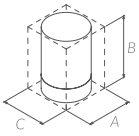

CONTRACT BATHROOM EQUIPMENT

HAIR DRYERS SECADORES DE PELO

1200W

HAIR DRYER MANUAL TYPE SECADOR DE CABELLOS PISTOLA

WHITE
A: 90 mm. B: 210 mm. C: 150 mm.

Ref. 152643

1200W
With socket / Con enchufe

HAIR DRYER MANUAL TYPE SECADOR DE CABELLOS PISTOLA

WHITE
A: 95 mm. B: 215 mm. C: 210 mm.

Ref. 152650

1875W

HAIR DRYER ALTEO BASE SECADOR CABELLOS ALTEO BASE

WHITE
BLACK
A: 258 mm. B: 227 mm. C: 100 mm.

Ref. 174140
Ref. 174157

1875W

HAIR DRYER ALTEO SECADOR DE CABELLO

BLACK
WHITE
CHROME
A: 216 mm. B: 318 mm. C: 124 mm.

Ref. 174089
Ref. 174096
Ref. 174102

HAIR DRYER HOLDER SOPORTE SECADOR

BLACK
WHITE
ALUMINIUM STEEL
A: 115 mm. B: 38 mm. C: 131 mm. D: 75 mm.

Ref. 185443
Ref. 185061
Ref. 185719

HAIR STRAIGHTENER HOLDER SOPORTE PLANCHA

BLACK
WHITE
ALUMINIUM STEEL
A: 115 mm. B: 38 mm. C: 131 mm. D: 75 mm.

Ref. 185450
Ref. 185078
Ref. 185726

TECNO-PROJECT HAIR DRYER HOLDER TECNO-PROJECT SOPORTE SECADOR

BLACK
WHITE
CHROME
A: 116 mm. B: 55 mm. C: 150 mm.

Ref. 181599
Ref. 181667
Ref. 181650

TECNO-PROJECT HAIR STRAIGHTENER HOLDER TECNO-PROJECT SOPORTE PLANCHA

BLACK
WHITE
CHROME
A: 79 mm. B: 127 mm. C: 127 mm.

Ref. 188345
Ref. 188352
Ref. 188338