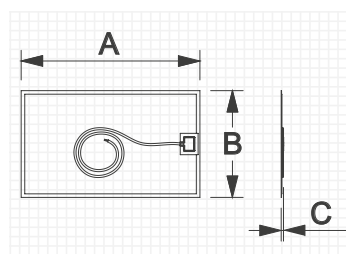

BASIC

AØ(cm)	C (cm)	Ref.
60	3	184835
80	3	184842

- 4mm polished edge glass.
- Luna canto pulido 4 mm.

DEMISTER KIT

A (cm)	B (cm)	C (cm)	Ref.
50	30	0,6	161980

MIRRORS / ESPEJOS

ÉPOQUE

A (cm)	B (cm)	C (cm)	Watt	LM	Ref.
81	81	3	2400	2400	184729