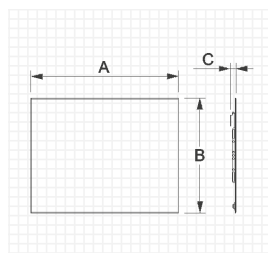

BASIC

A (cm)	B (cm)	C (cm)	Ref.
80	50	2	189816
80	60	2	154296
90	70	2	154302
100	40	2	119370
100	80	2	154319
120	80	2	189823

- 4mm beveled glass mirror.
- Horizontal and vertical fixation system.
- Luna biselada de 4 mm.
- Sistema de instalación vertical y horizontal.