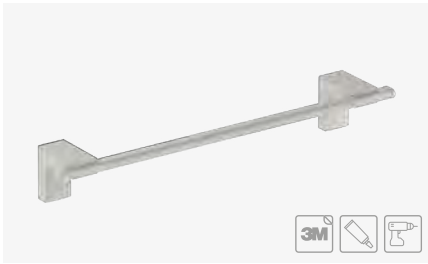

INSTALLATION
INSTALACIÓN

- **ADHESIVE BLACKPLATE**
  TRASERA ADHESIVA
- **BATHFIX GLUE FIX KIT**
  KIT GEL ADHESIVO BATHFIX
- **CLASSIC DRILL KIT**
  KIT ATORNILLADO CLÁSICO

- Sold separately
  Se vende por separado
- Kit included
  Kit incluido
- Kit included
  Kit incluido

ELETECH

TOWEL BAR 350 MM. (14")
TOALLERO BARRA 350 MM.

GREY SILK
A: 356 mm. B: 50 mm. C: 60 mm. D: 302 mm.

Ref. 195077