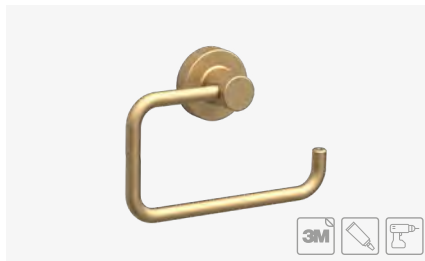

TOWEL BAR 300 MM. (12")
TOALLERO BARRA 300 MM.

BRUSHED GOLD
A: 330 mm. B: 50 mm. C: 64 mm. D: 280 mm.

Ref. 183432

TOWEL BAR 500 MM. (20")
TOALLERO BARRA 500 MM.

BRUSHED GOLD
A: 510 mm. B: 50 mm. C: 64 mm. D: 460 mm.

Ref. 183449

ROBE HOOK Ø25
PERCHA Ø25

BRUSHED GOLD
A: 25 mm. B: 25 mm. C: 34 mm.

Ref. 183371

TOILET ROLL HOLDER
PORTARROLLOS CON TAPA

BRUSHED GOLD
A: 136 mm. B: 114 mm. C: 62 mm.

Ref. 183494

OPEN TOWEL RING 160 MM
TOALLERO ABIERTO 160 MM