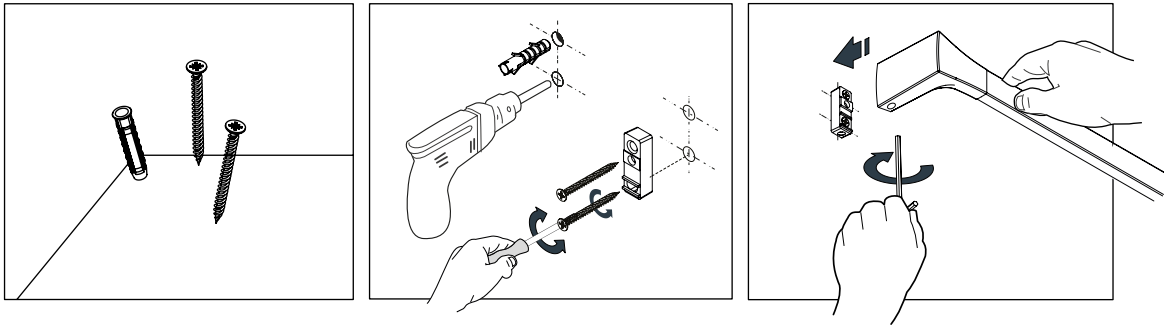

Installation with screws and drilling.
Instalación con tornillería y taladro.

Kit included
Kit incluido

FINISHES / ACABADOS

Gold
Oro

Chrome
Cromo

S7

TOWEL BAR 300 MM. (12")
TOALLERO BARRA 300 MM.

CHROME
GOLD
A: 323 mm. B: 43 mm. C: 69 mm. D: 305 mm.