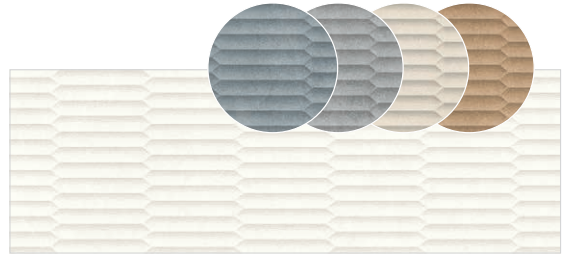

- B59 Essence Blanc Decor Matt 29,5x90 Rect.
- B59 Essence Bleu Decor Matt 29,5x90 Rect.
- B59 Essence Gris Decor Matt 29,5x90 Rect.
- B59 Essence Ivoire Decor Matt 29,5x90 Rect.
- B59 Essence Ocre Decor Matt 29,5x90 Rect.