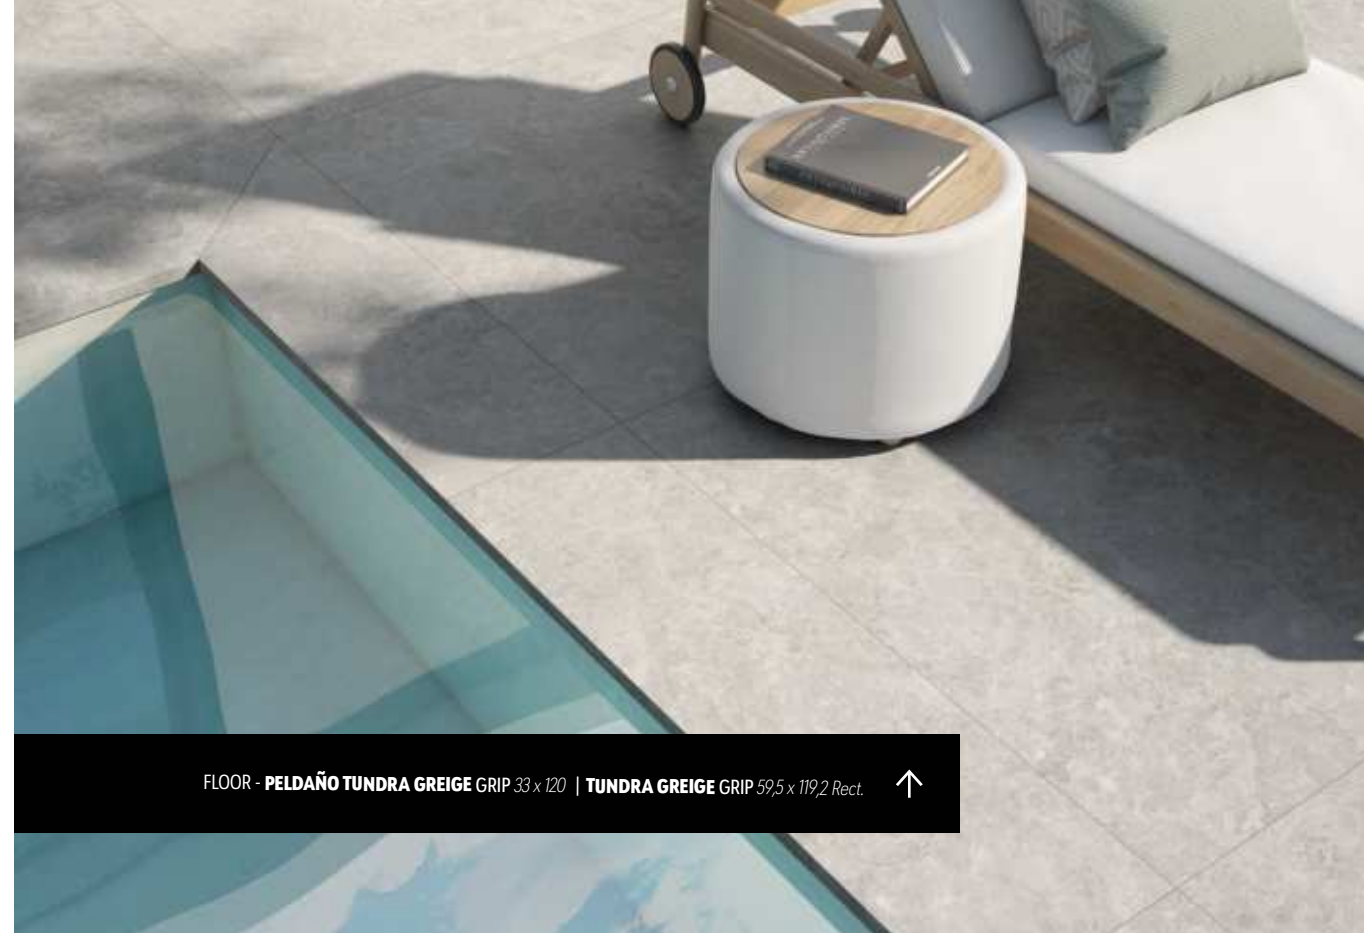

FLOOR - PELDAÑO TUNDRA GREIGE GRIP 33 x 120 | TUNDRA GREIGE GRIP 59,5 x 119,2 Rect. ↑

Tundra
CREAM

PIEZAS ESPECIALES.
SPECIAL PIECES.

Rodapié romo · Skirting romo
P31 8x59,5 / 8x60

*Disponible en todos los colores para todos los formatos.
** Available in all colors for all formats.