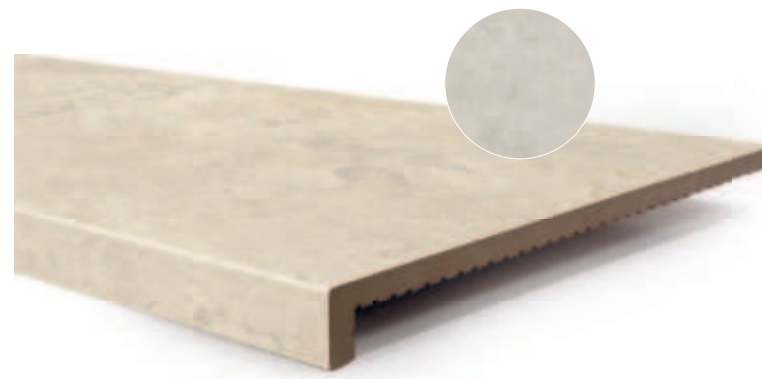

*Disponible en todos los colores para todos los formatos.
**Available in all colors for all formats.

Portland Stone