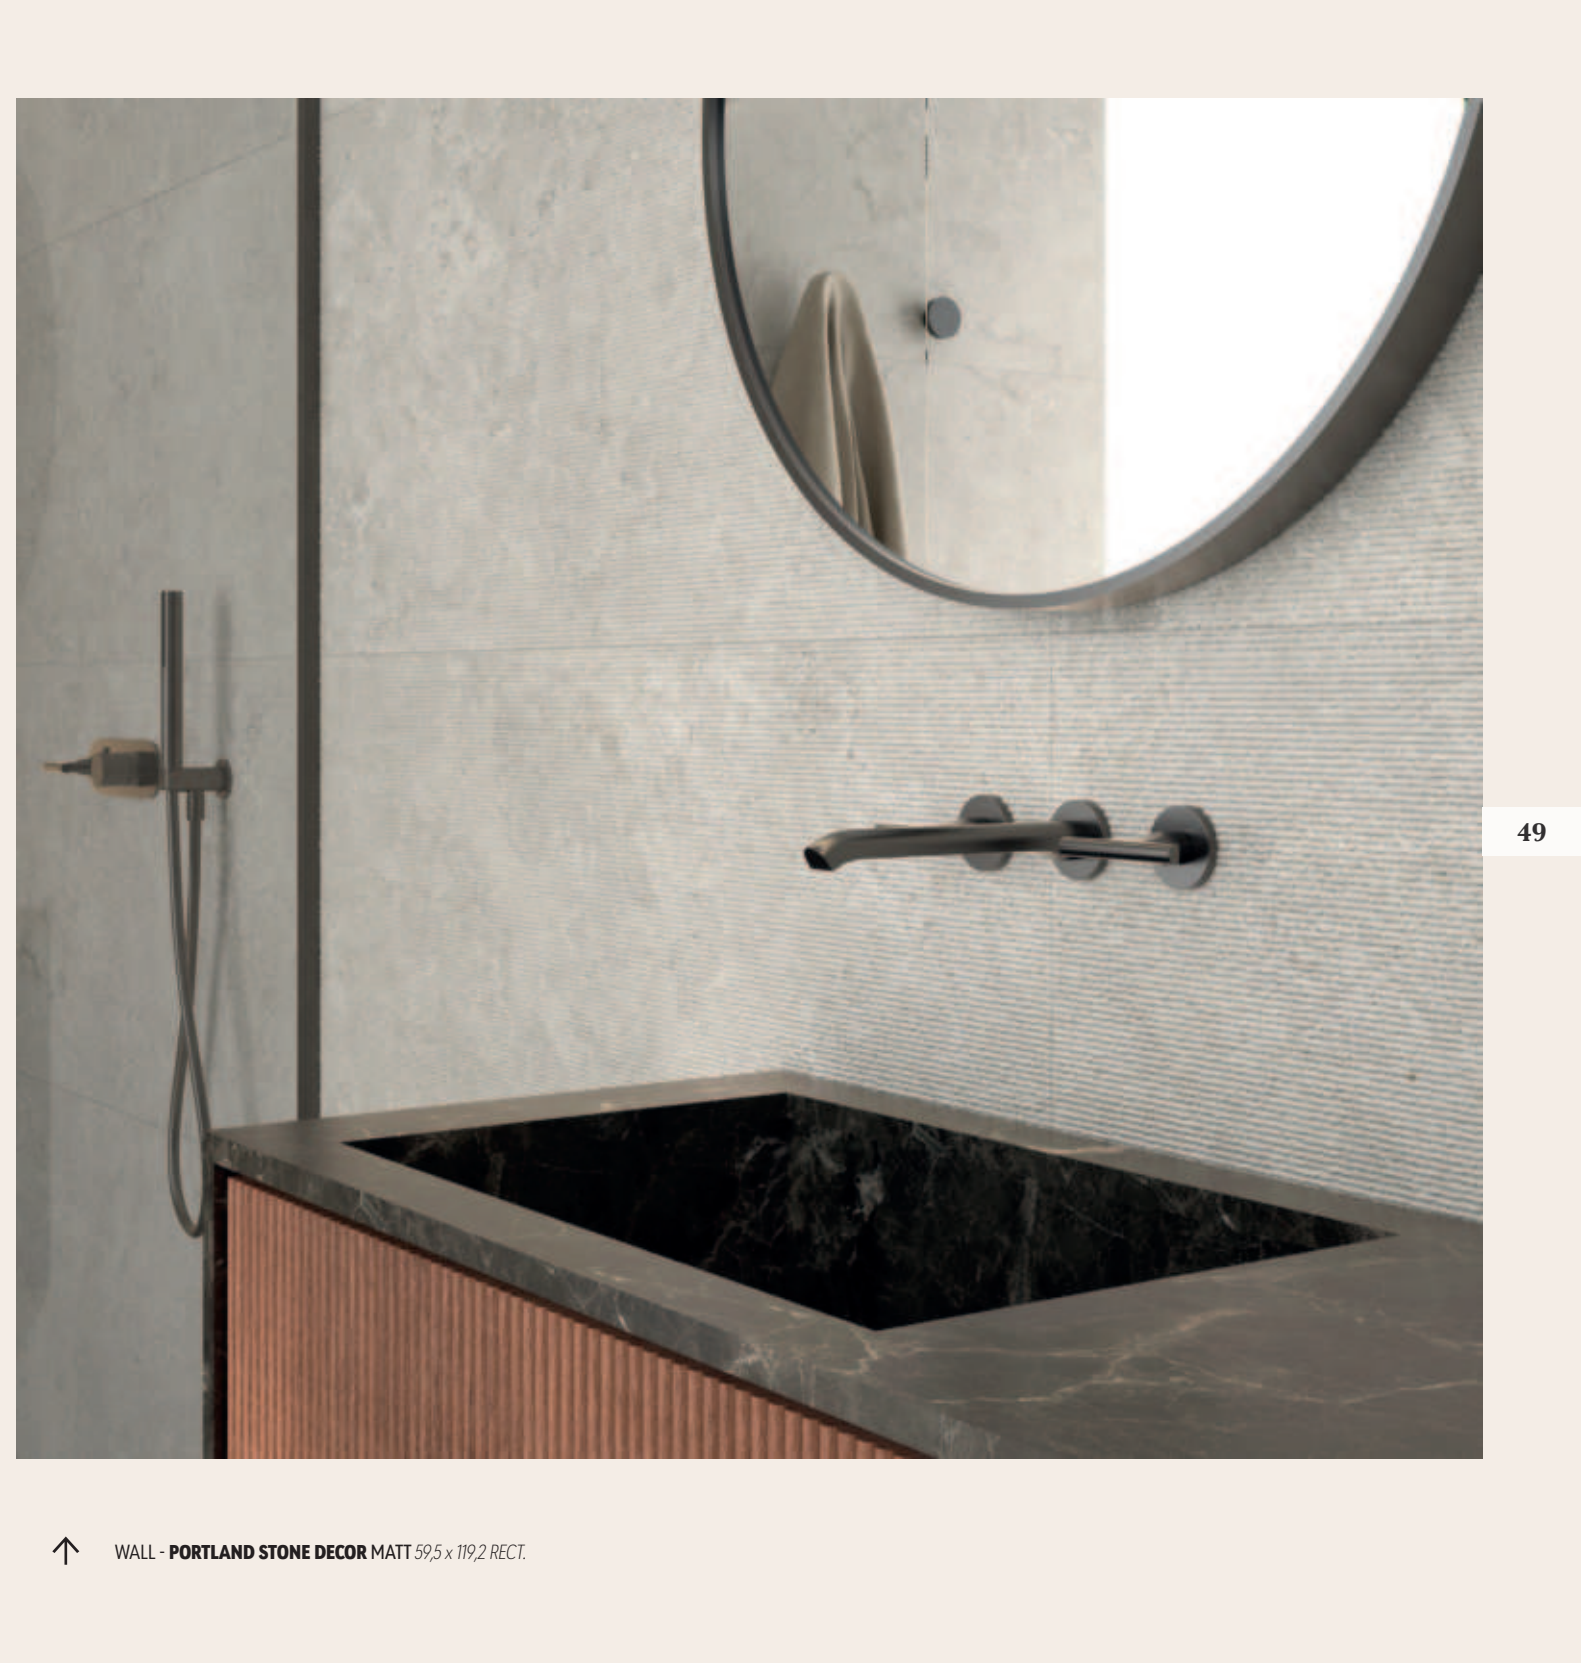

↑ WALL - PORTLAND STONE DECOR MATT 59,5 x 119,2 RECT.