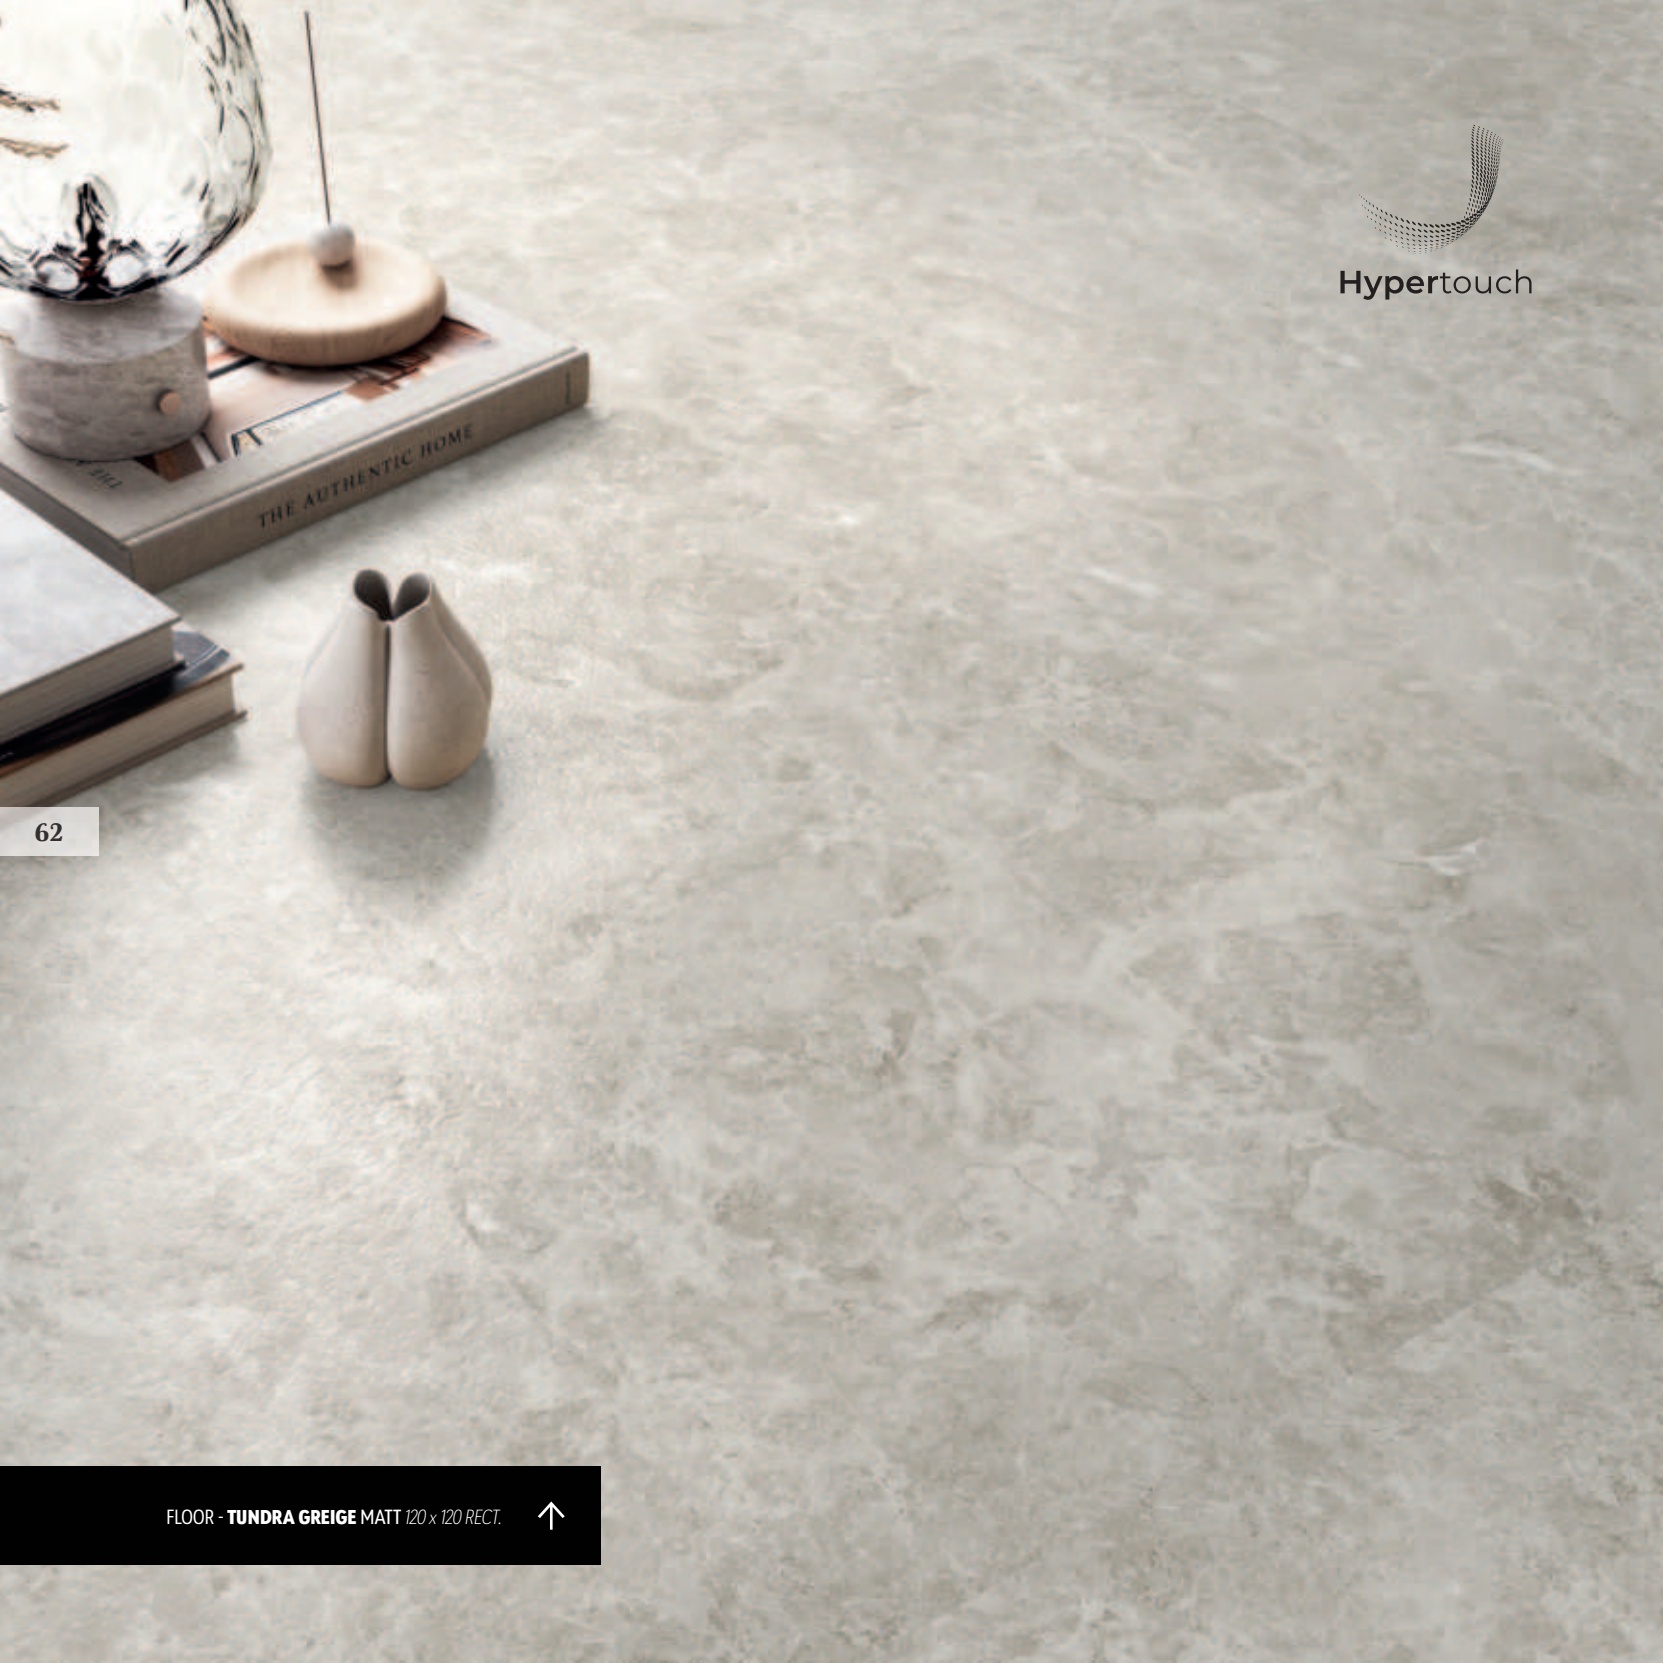

Hypertouch