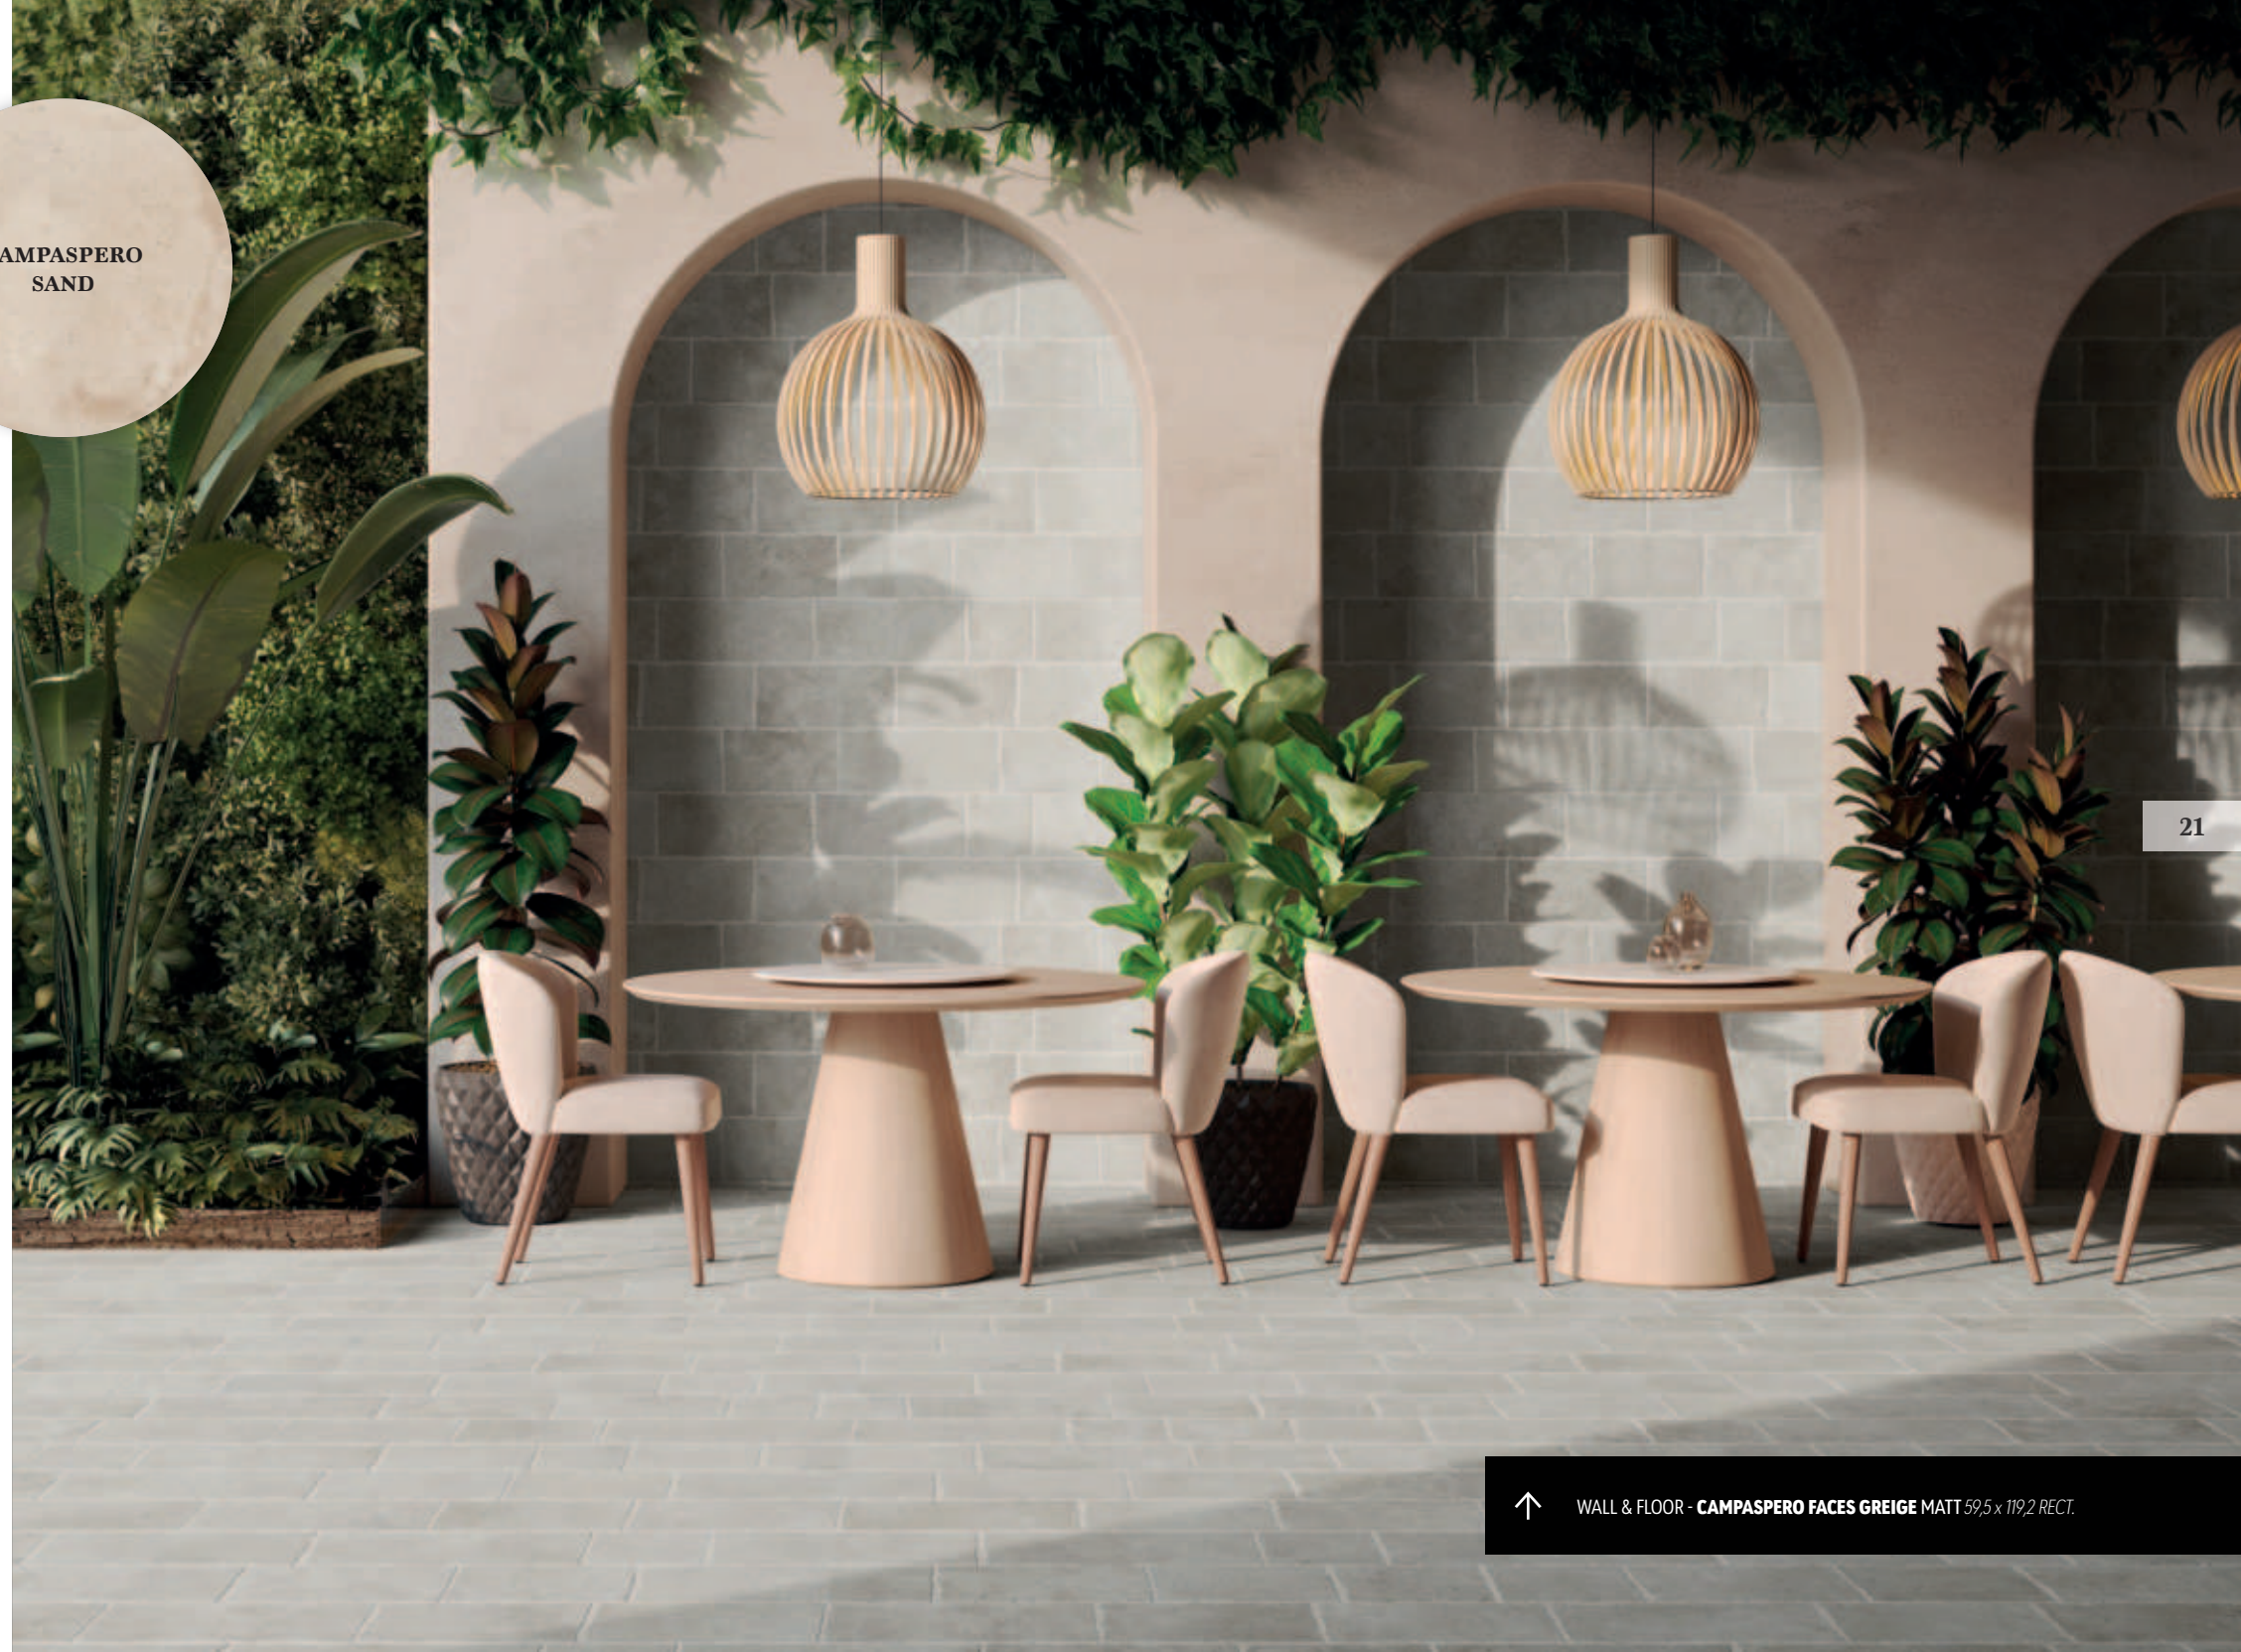

Campaspero has touched down, once again, with new proposals that will flood spaces with a rustic touch of yesteryear. As a novelty, we have a new Greige colour that simulates a rustic stone and is available in all the formats that make up this collection, both in porcelain and white body. To complement the collection, *Campaspero Faces* is available in 59.5x119.2 format, its new decor that recreates the appearance of a surface made of bricks wall and is designed to add a rustic, authentic touch to any space.