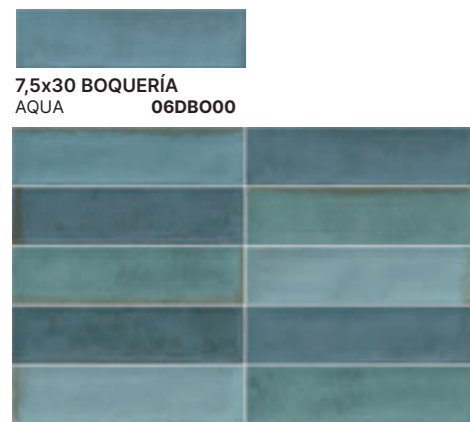

BOQUERÍA

PORCELÁNICO / PORCELAIN TILES

7,5x30 2⁶¹/₆₄"x1¹³/₁₆"

ICON
PORCELÁNICO PORCELAIN TILES

III Boquería Blanco 7,5x30 cm

7 MM

ALTO

≥3mm