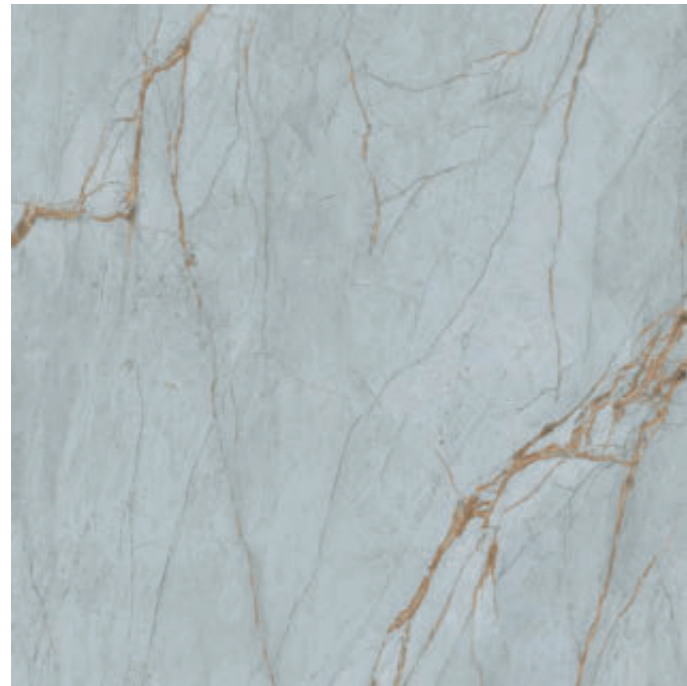

CARVED TECHNOLOGY

☰ Blue Roma Cielo 120x120 cm

CIELO

30x30 VIMINAL
CIELO 41B130V

120x120 BLUE ROMA
CIELO 36B130R

60x120 BLUE ROMA
CIELO 44B139R

60x60 BLUE ROMA
CIELO 82B135R

30x60 BLUE ROMA
CIELO 46B132R