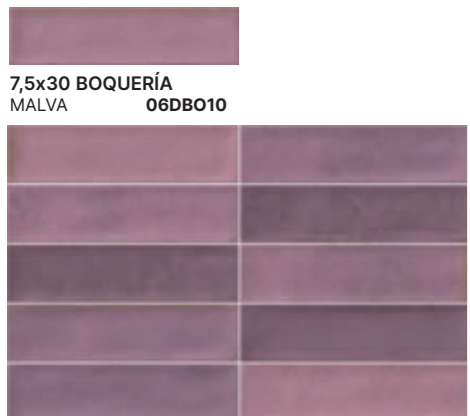

BOQUERÍA

PORCELÁNICO / PORCELAIN TILES

7,5x30 2⁶¹/₆₄"x1¹³/₁₆"

ICON
PORCELÁNICO PORCELAIN TILES

III Boquería Blanco 7,5x30 cm

7 MM

ALTO

≥3mm