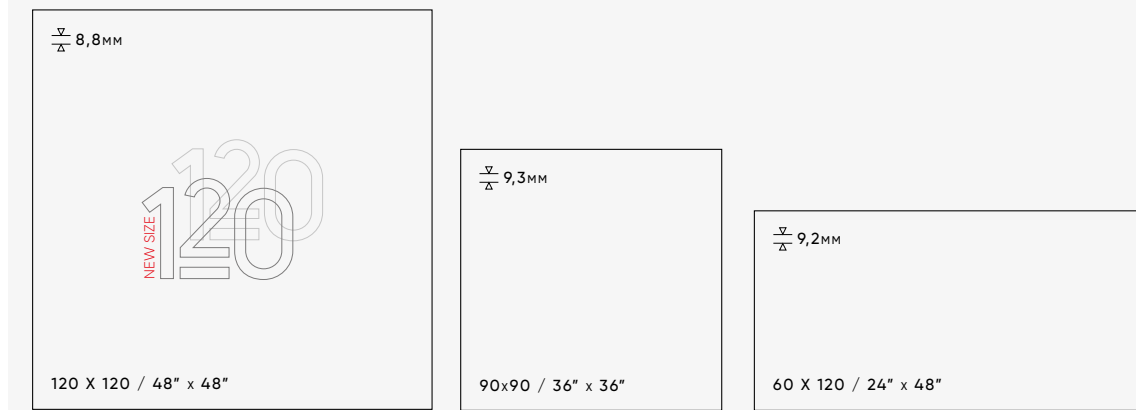

SIZES — FORMATOS

TECHNICAL FEATURES — CARACTERÍSTICAS TÉCNICAS

PR PORCELAIN TILES / PORCELÁNICO **FT** FLOOR TILES / PAVIMENTO **WT** WALL TILES / REVESTIMIENTO

R RECTIFIED / RECTIFICADO **G** GLOSS / BRILLO **M** MATT / MATE **P** POLISHED / PULIDO **3D** 3D SOFT **DV3** DESTONIFIED V3 / DESTONIFICADO V3 **GV** GRAPHIC VARIATION / VARIACIÓN GRÁFICA

PACKING LIST — LISTA DE EMBALAJE

FORMATO SIZE	PIEZAS PIECES	Kg.	m²	CAJAS BOXES	m²	Kg.	CAJAS BOXES	m²	Kg.
120 X 120	1	32	1,44	40	57,41	1.280			
60 X 120	2	31,80	1,43				30	42,98	954
90 X 90	1	18,50	0,81	80	64,51	1.480			

90 X 90 / 36" X 36" **16 PIECES / 16 PIEZAS**
60 X 120 / 24" X 48" **16 PIECES / 16 PIEZAS**
120 X 120 / 48" X 48" **6 PIECES / 6 PIEZAS**

Steps & skirtings availables Pag. 79
Peldaños y rodapiés disponibles. Pag. 79