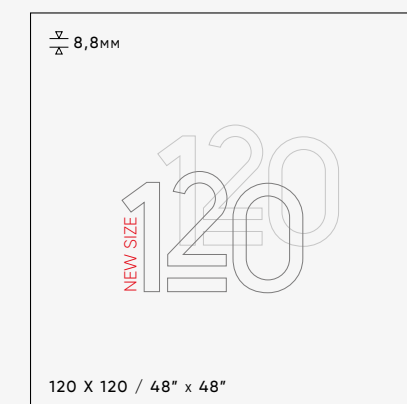

cersaie 23
_novelties

Fanal

cersaie 2023

_novelties

fusion between nature, design and technology

Calacatta 006_
120 X 120
48" x 48"

Evo 010_
120 X 120
48" x 48"

Moon 014_
120 X 120
48" x 48"

Onix 018_
120 X 120
48" x 48"

Stardust 022_
120 X 120
48" x 48"

Windsor 026_
120 X 120
48" x 48"

Petra 030_
120 X 120 / 60 X 120 / 90 X 90 / 60 X 60 / 30 X 60
48" x 48" / 24" x 48" / 36" x 36" / 24" x 24" / 12" x 24"

Nebula 040_
120 X 120 / 60 X 120
48" x 48" / 24" x 48"

Opera 046_
120 X 120 / 60 X 120 / 90 X 90
48" x 48" / 24" x 48" / 36" x 36"

Chester 054_
90 X 90 / 22 X 120
36" x 36" / 9" x 48"

Gala 058_
31,6 X 90
12" x 36"

Grestone 062_
60 X 120 / 90 X 90
24" x 48" / 36" x 36"

Zendra 066_
60 X 120
24" x 48"

Palm 070_
60 X 120
24" x 48"

Iroko 072_
31,6 X 90
12" x 36"

Albi 076_
31,6 X 90
12" x 36"

New size 120x120

Following our investment, growth and development plan, we are launching a new and attractive size, 120 x 120 cm / 48" x 48", in all our finishes: Matt, Lapato, NanoPlus, Super Shine and 3DSoft.