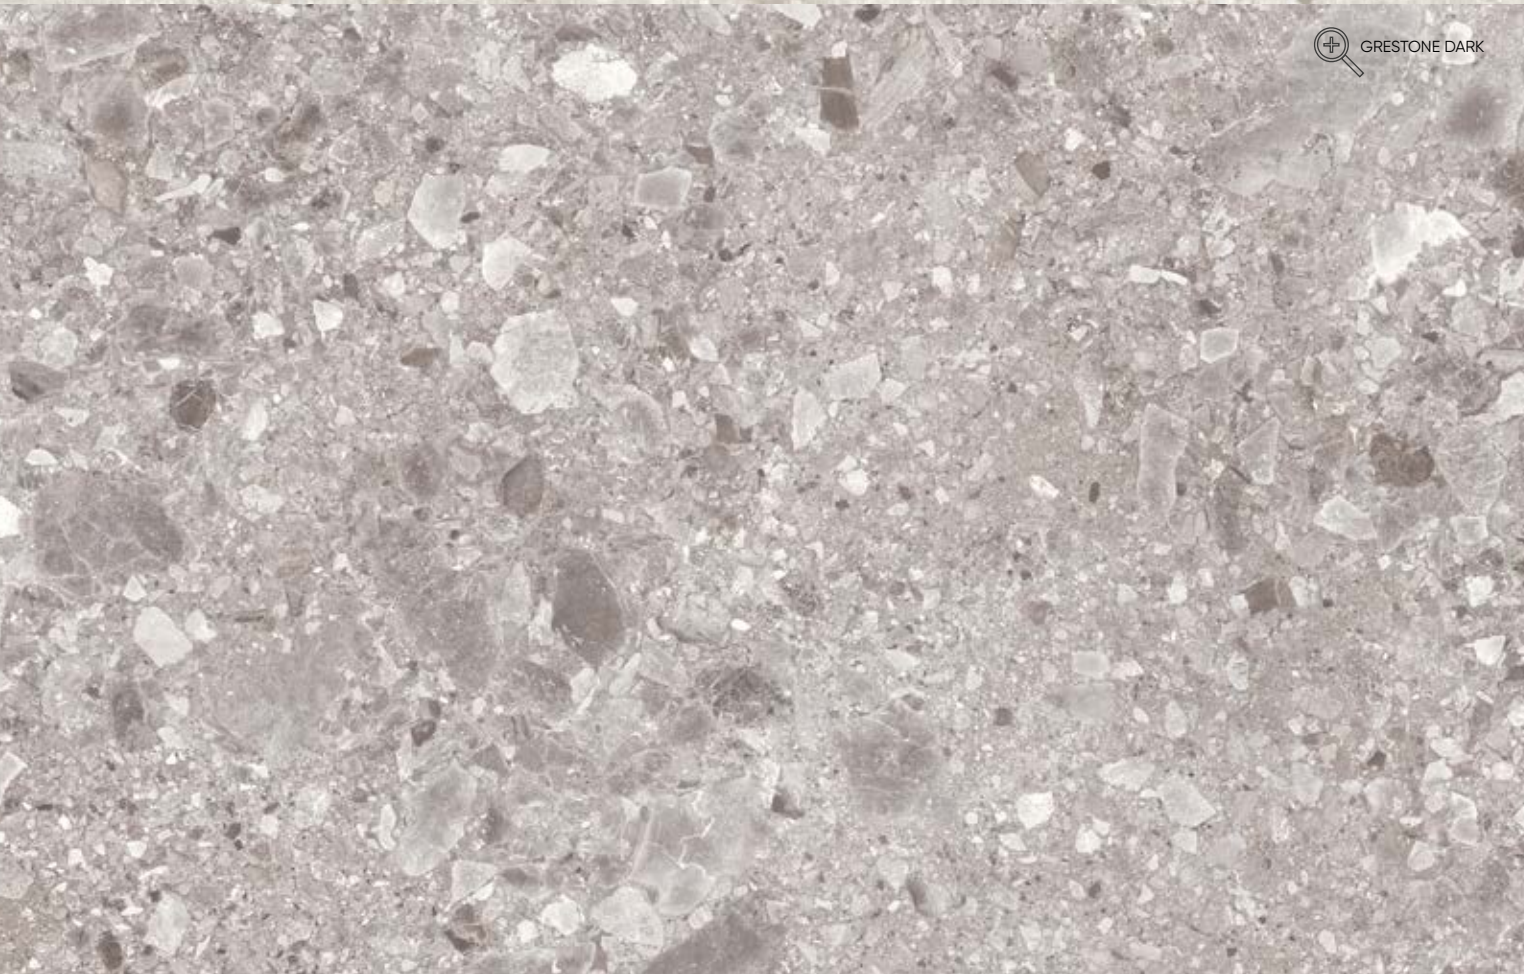

90 X 90 / 36" X 36" **9 PIECES / 9 PIEZAS**
60 X 120 / 24" X 48" **16 PIECES / 16 PIEZAS**

TECHNICAL FEATURES — CARACTERÍSTICAS TÉCNICAS

- PORCELAIN TILES / PORCELÁNICO
- FLOOR TILES / PAVIMENTO
- WALL TILES / REVESTIMIENTO
- RECTIFIED / RECTIFICADO
- 3D SOFT
- DESTONIFIED V2 / DESTONIFICADO V2
- GRAPHIC VARIATION / VARIACIÓN GRÁFICA

PACKING LIST — LISTA DE EMBALAJE

FORMATO SIZE	PIEZAS PIECES	Kg.	m²	CAJAS BOXES		Kg.	EUROPALLET	
				m²			m²	Kg.
90 X 90	1	18,50	0,81	80	64,51	1.480		
60 X 120	2	31,80	1,43				30	42,98 954

Steps & skirtings availables Pag. 79
Peldaños y rodapiés disponibles. Pag. 79