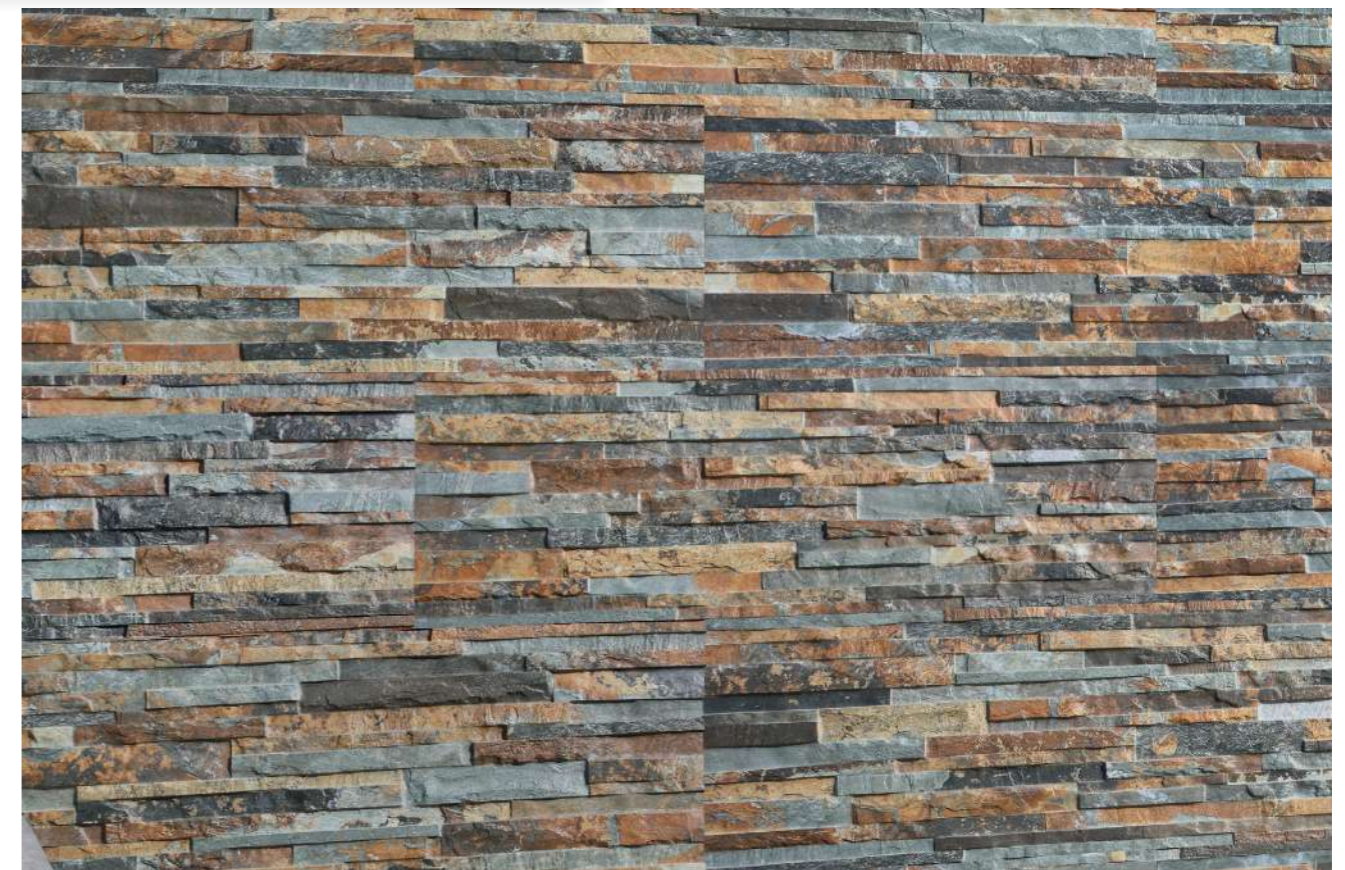

III Arcalis 389 Oxide

PACKING	SIZE cms.	PCS. box
Base	32x89	4