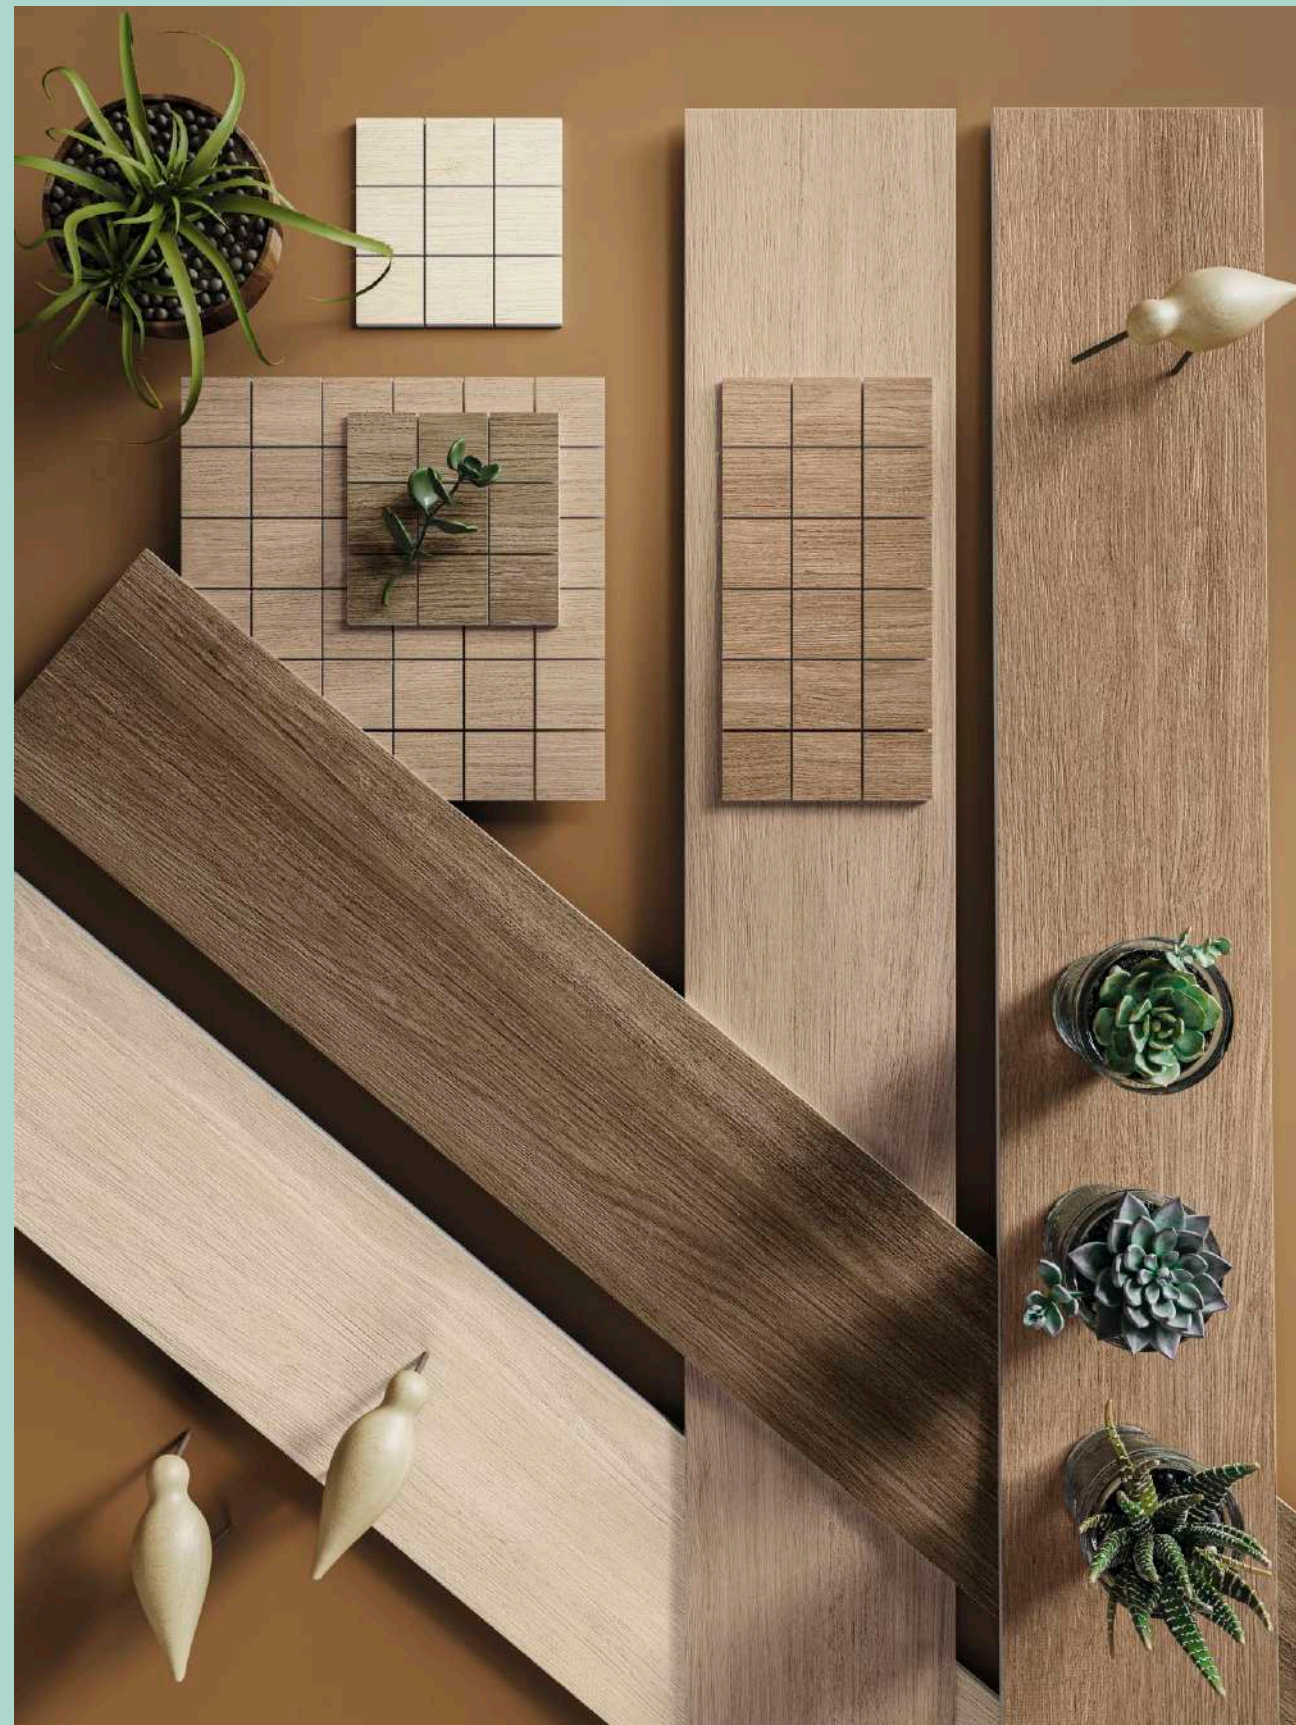

FLOOR Colonial Soft Natural Grip + 20 x 120[®]

news 2023

FLOOR Colonial Soft Brown 20 x 120^o / Colonial Soft Brown Grip + 20 x 120^o

Gaia

hypnotic woods

news 2023

Formatos	Deslizamiento
Formats	Coefficient of friction
20 x 120 ^R	R10
20 x 120 ^R Grip +	R11 / C / CLASE 3