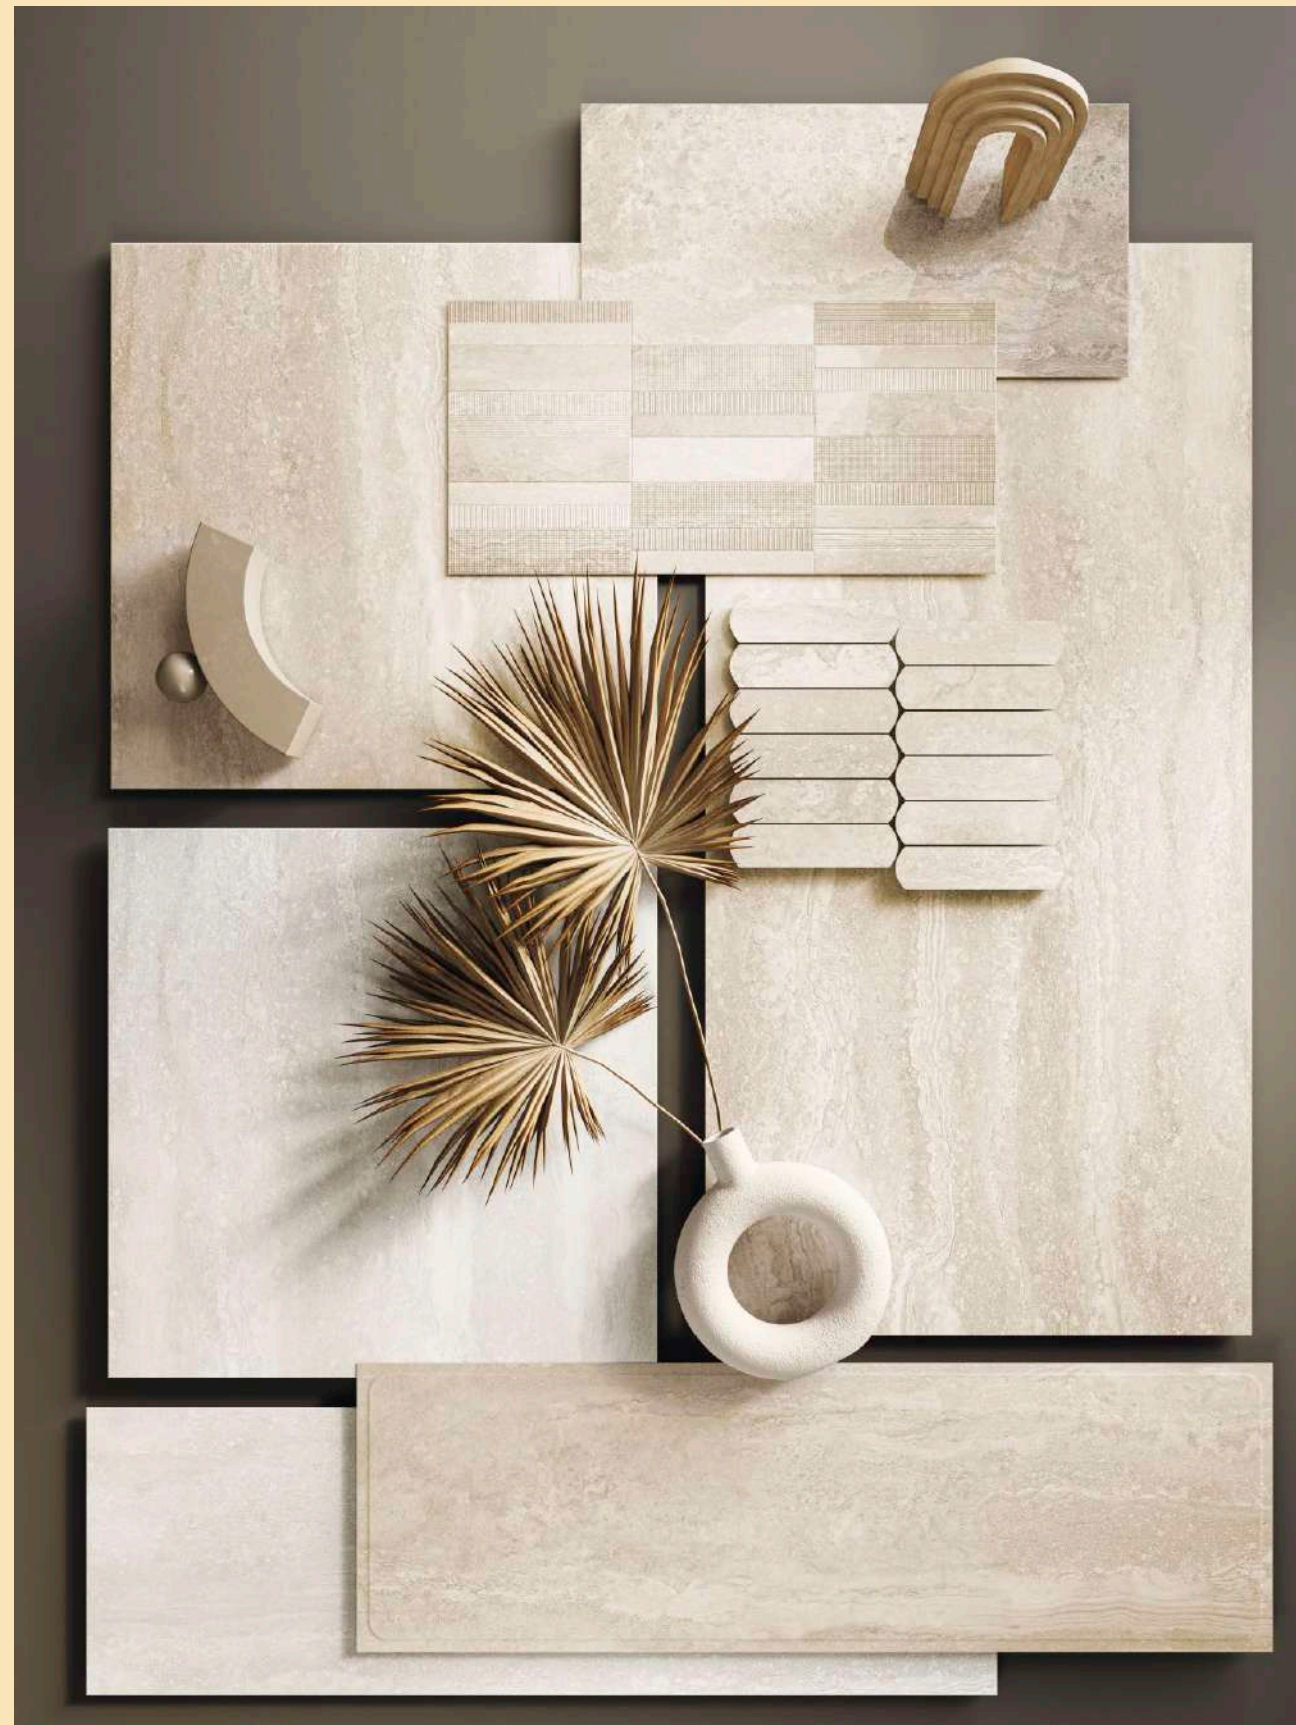

FLOOR Maddox Natural 25 x 150[®]

FLOOR Maddox Rovere 25 x 150[®] / Maddox Rovere Grip + 25 x 150[®]

Athena

innovative marbles

news 2023

Formato Format	Deslizamiento Coefficient of friction
59,5 x 119,2 ^R	R9
59,5 x 59,5 ^R	R9