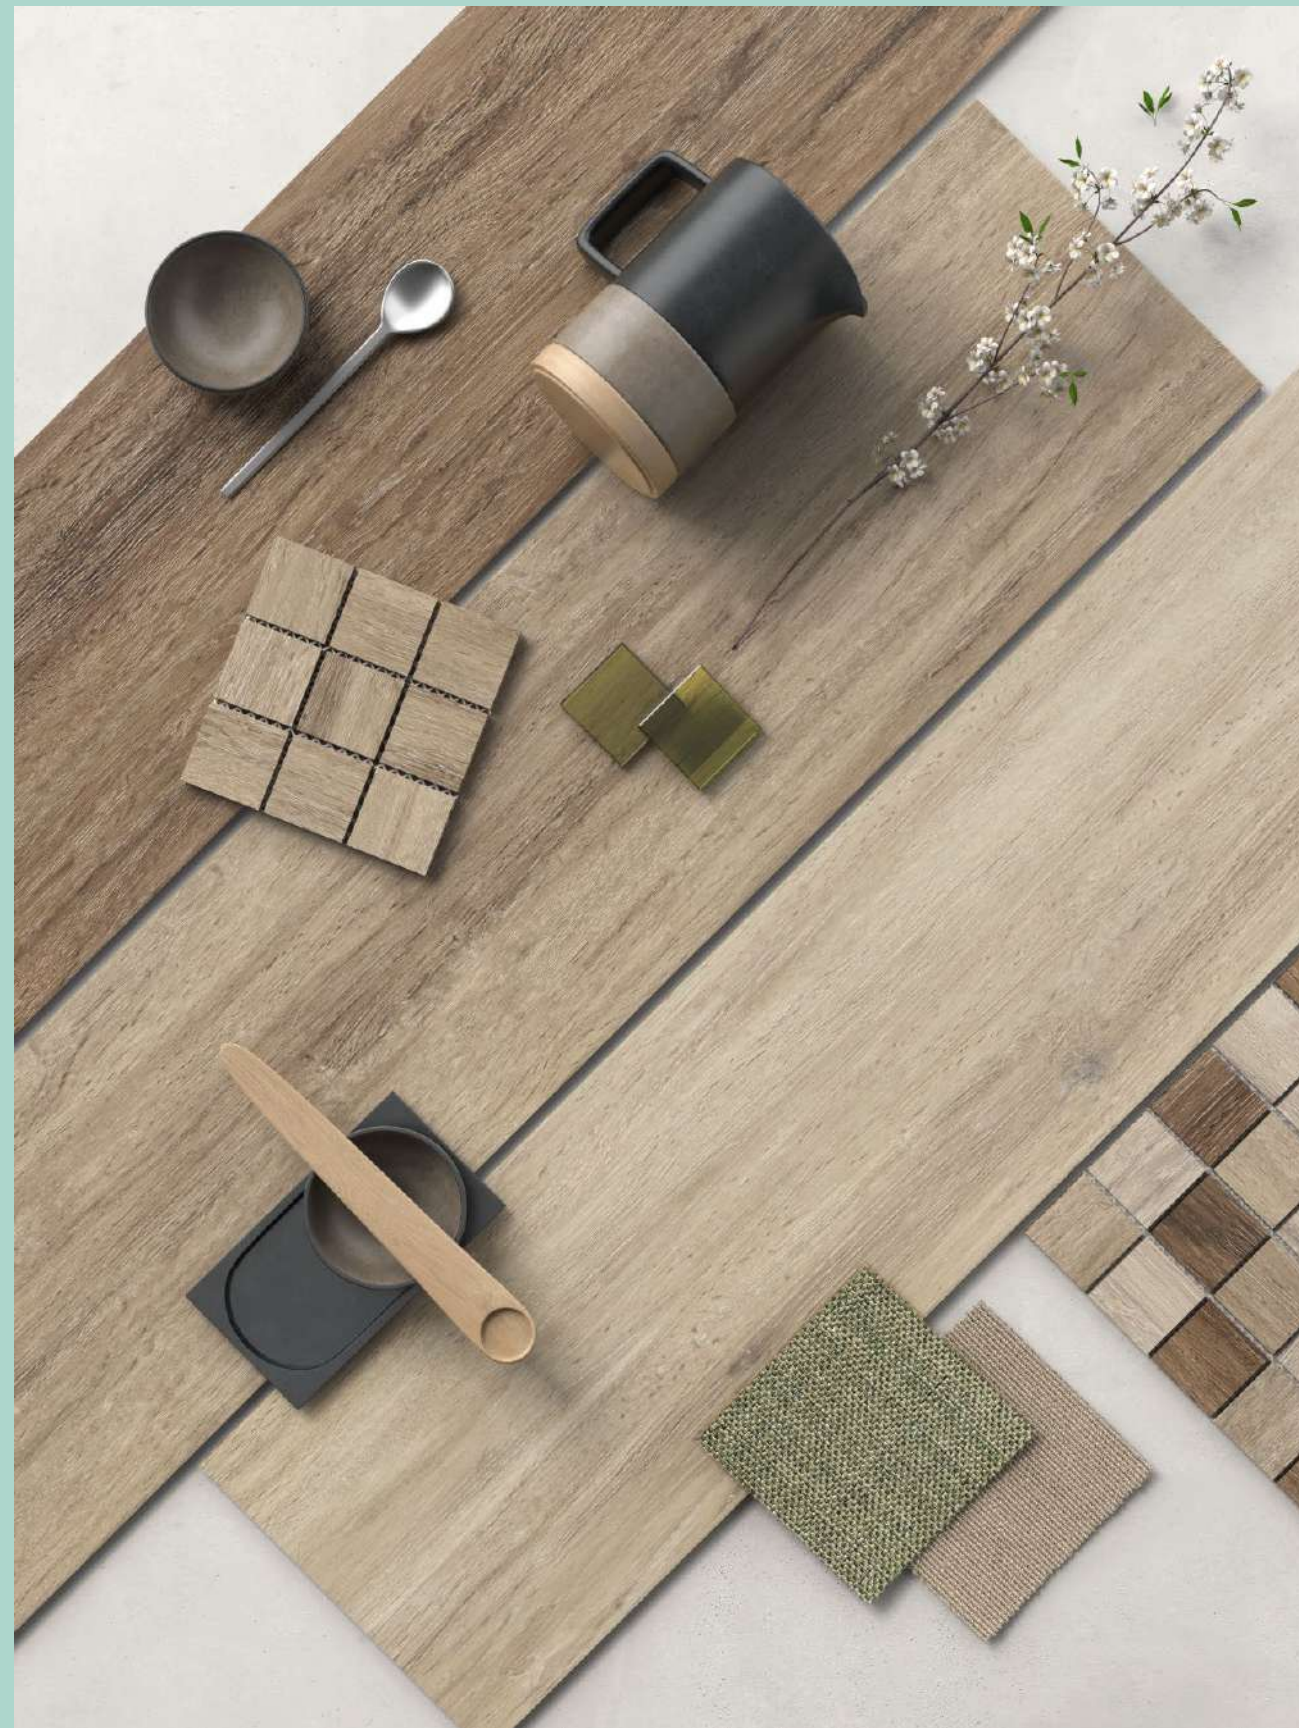

Kharu

magic woods

news 2023

Formato	Deslizamiento
Format	Coefficient of friction
23 x 120	R10
23 x 120 Grip +	R11 / C / CLASE 3

Colorker®

Enjoy
Combinación perfecta
Perfect Match
(pg.86)

Kharu

P M V2 G2

Kharu Natural
23 x 120 230142 M75
23 x 120 Grip + 230145 M75

Kharu Honey
23 x 120 230141 M75
23 x 120 Grip + 230144 M75

Kharu Rovere
23 x 120 230143 M75
23 x 120 Grip + 230146 M75

Piezas especiales
Special pieces

Mosaico Kharu 30 x 30

Natural	230557	M83
Honey	230555	M83
Rovere	230558	M83
Mix	230556	M83

Peldaño 33 x 120
Espesor · Thickness: 12 mm

Natural	230457	P129
Honey	230456	P129
Rovere	230458	P129

Rodapié 10 x 60

Natural	230553	C69
Honey	230552	C69
Rovere	230554	C69