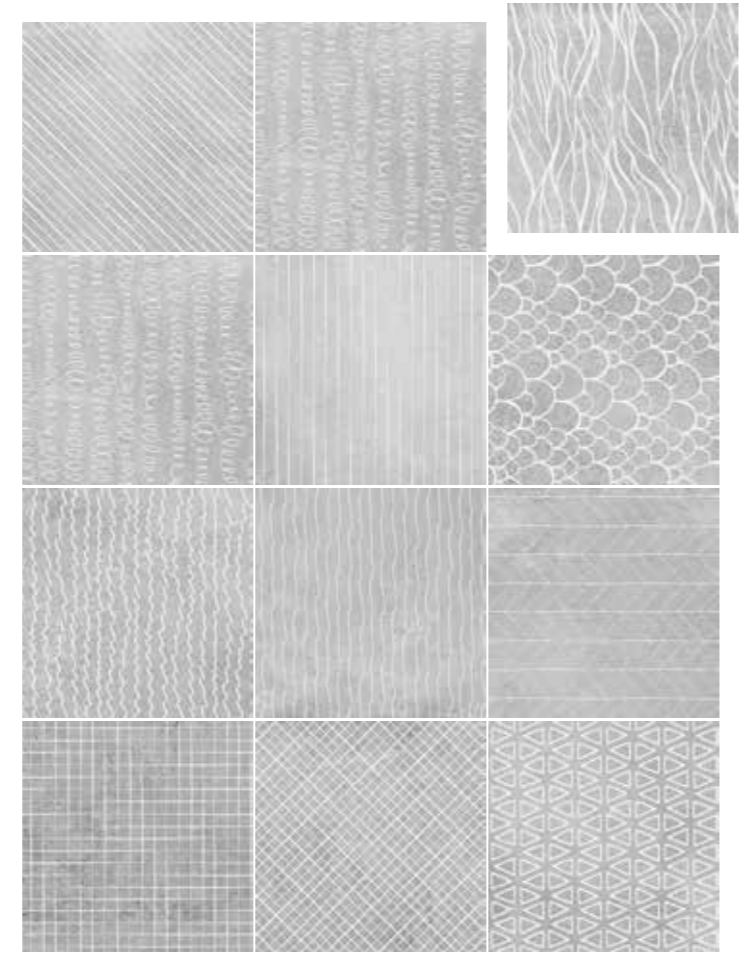

ASPDIN ESSENCE GREY 25X25

news
NEW CERAMIC TRENDS
SEP 23