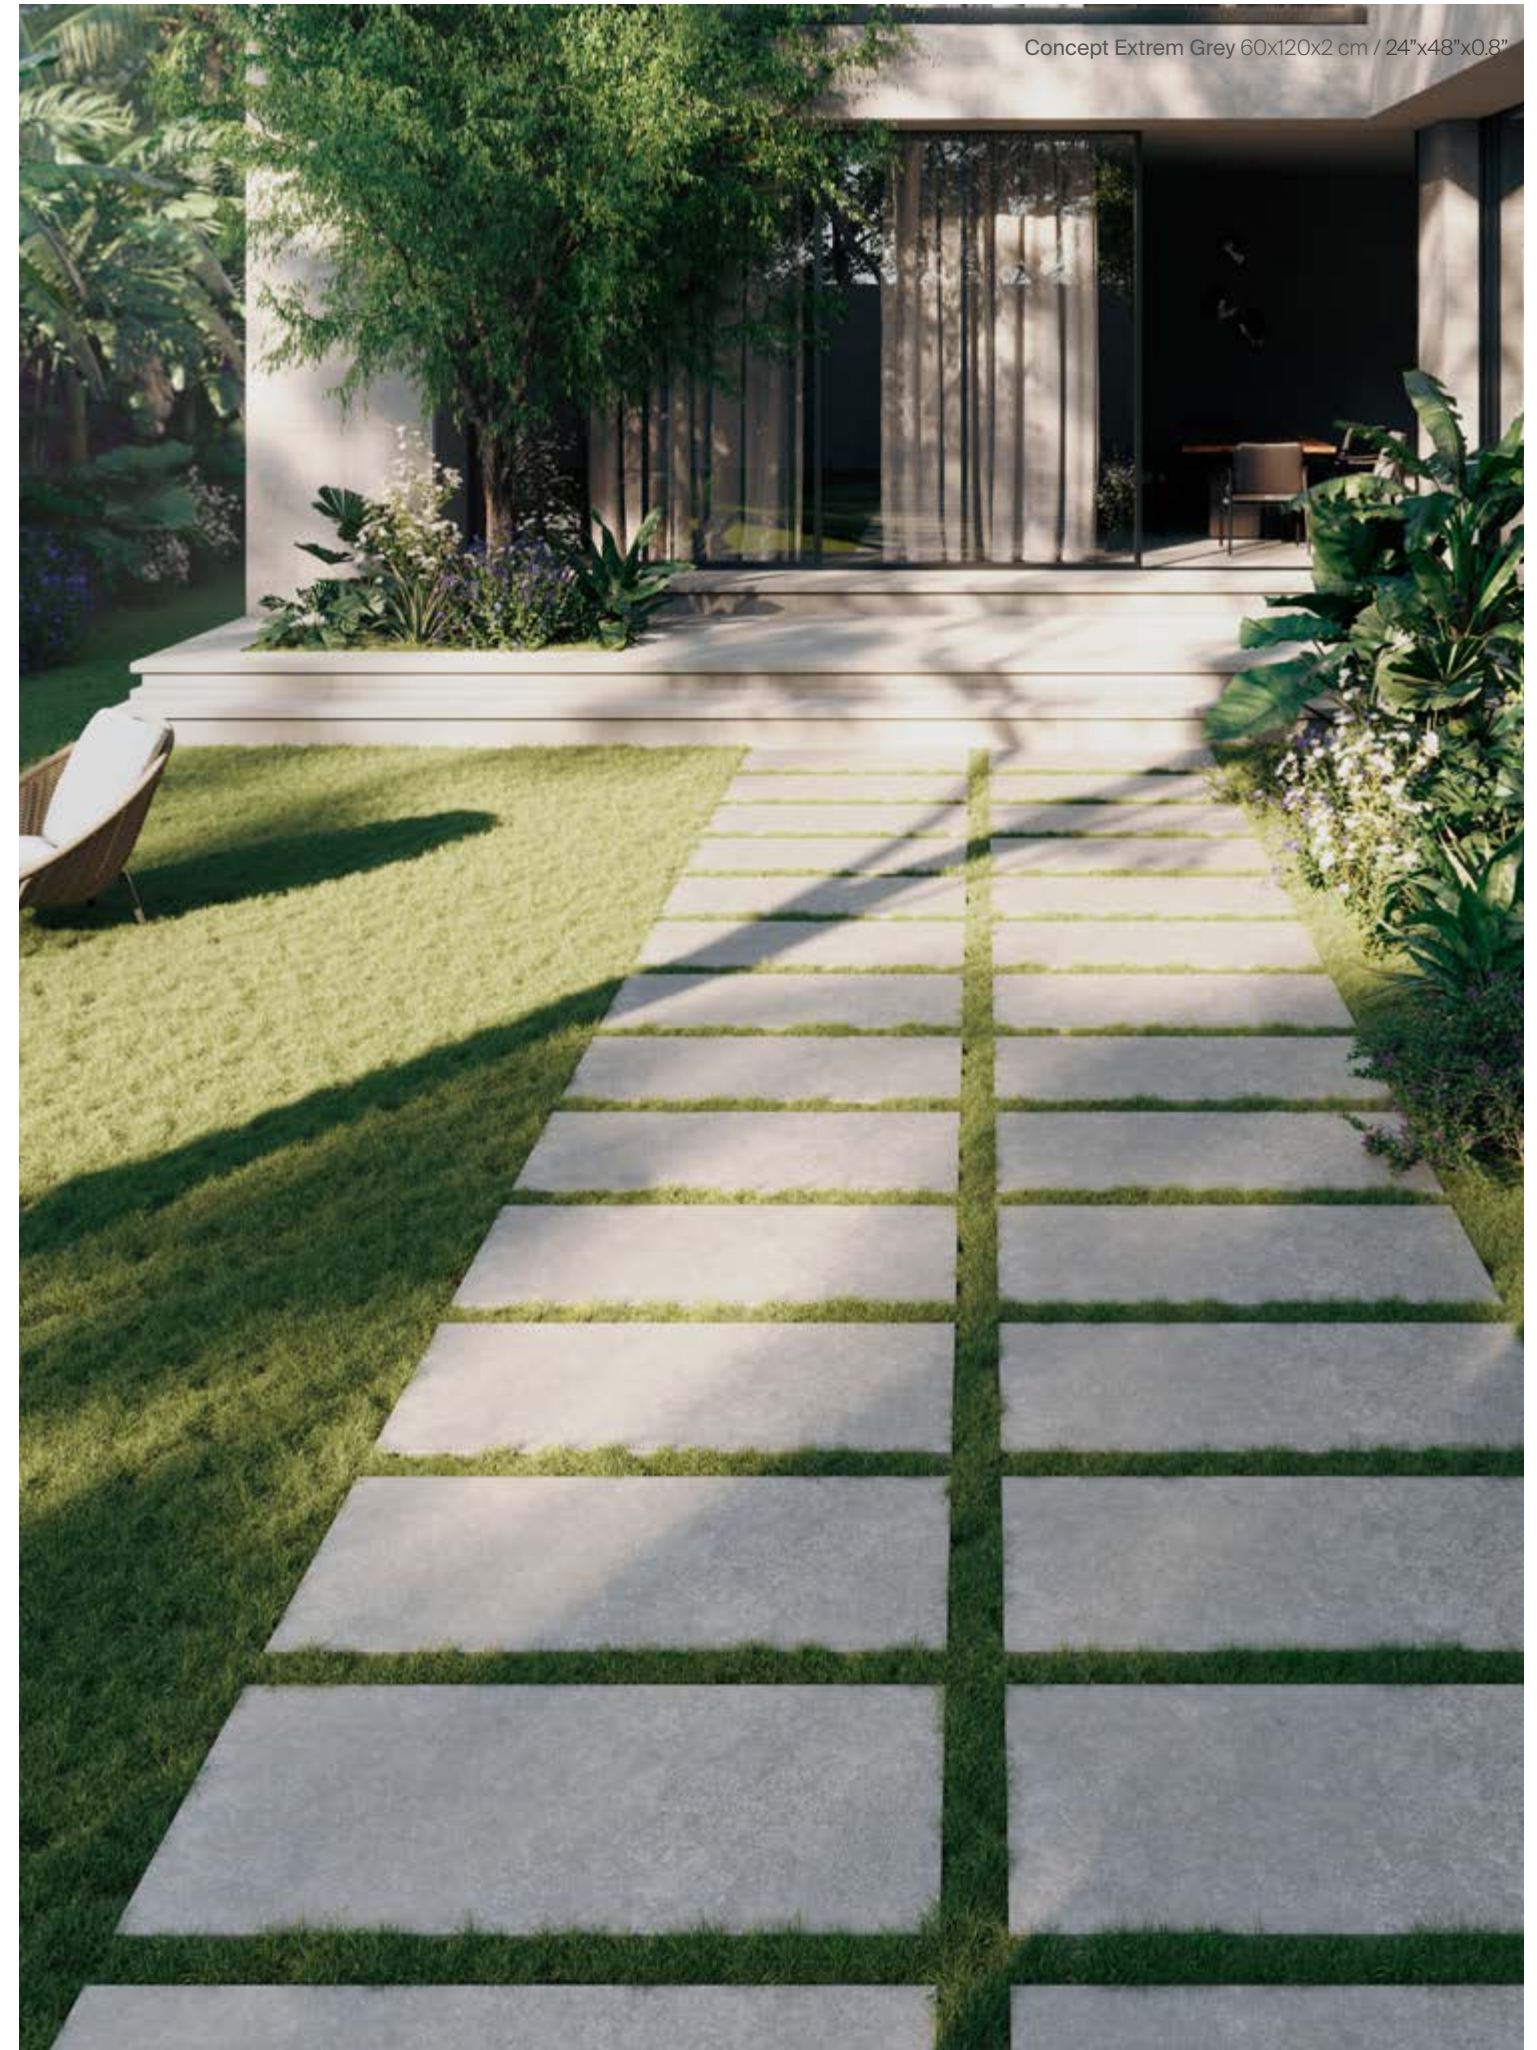

Concept Extrem Grey 60x120x2 cm / 24"x48"x0.8"