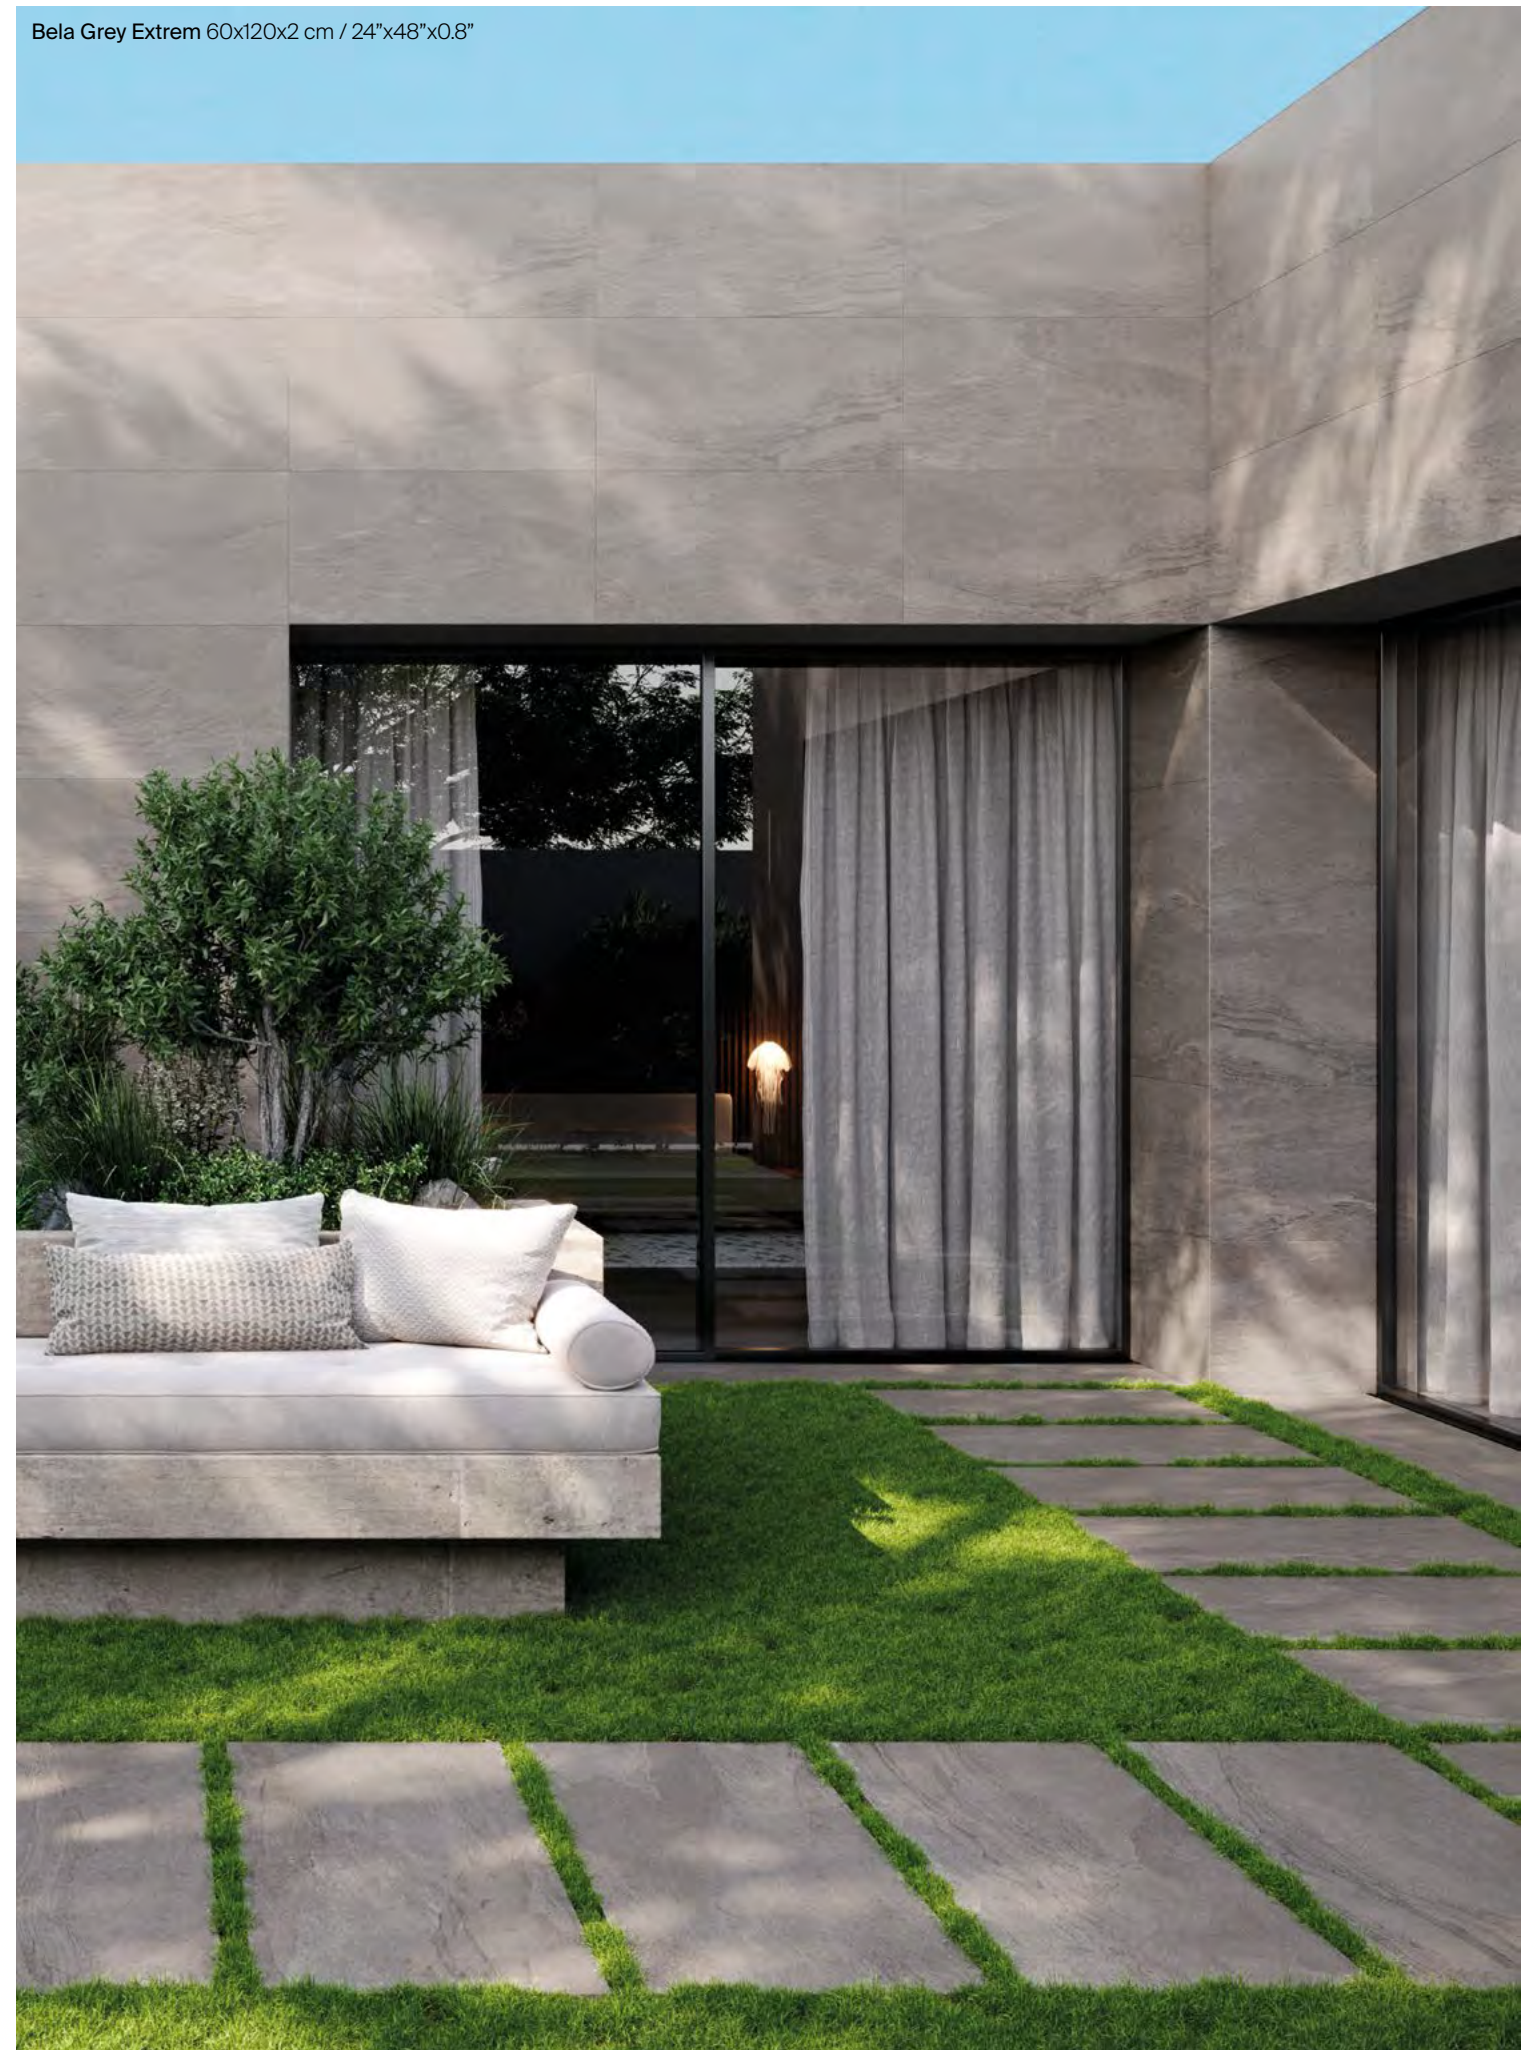

Bela Grey Extrem 60x120x2 cm / 24"x48"x0.8"