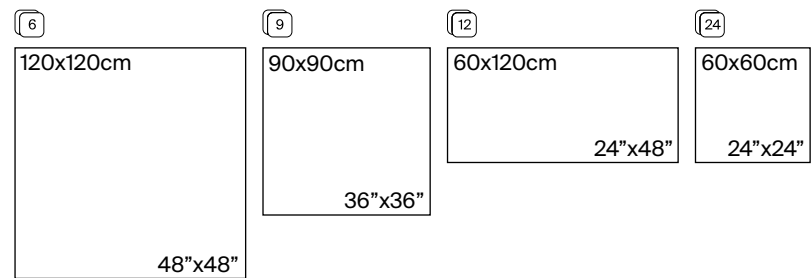

Formatos disponibles

Available formats / Formats disponibles