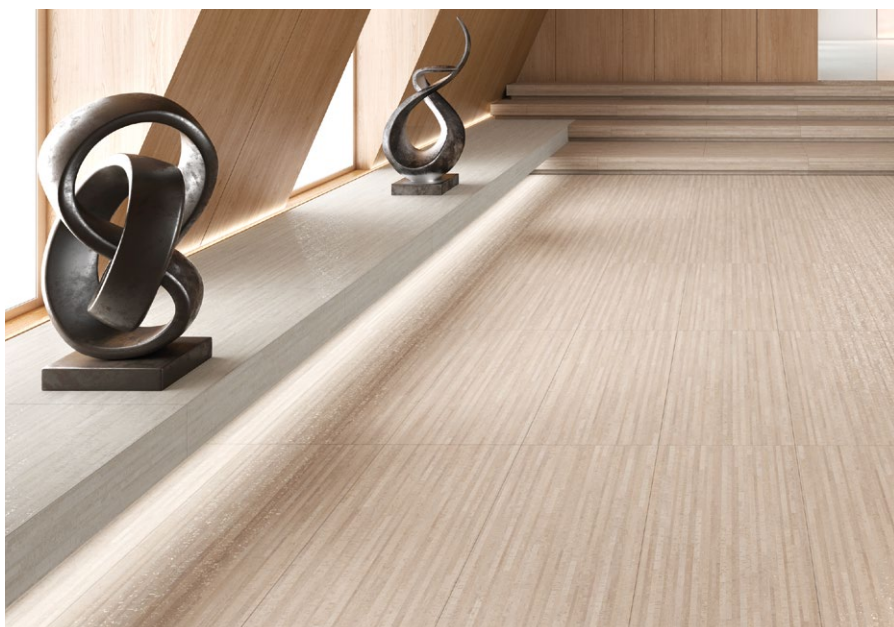

Cork Beige Natural 50x100 cm & Cork White Natural 50x100 cm