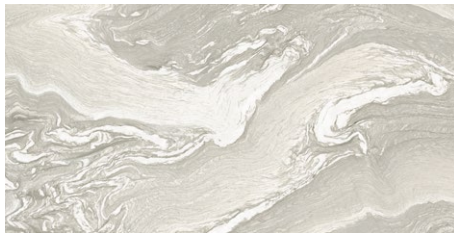

# PORCELAIN

Multicolor

60x120 59,55x119,3 cm - 23,44"x46,97" 7 mm  
 Luna Multicolor Natural G-1304  
 Luna Multicolor Polished G-1410

White

60x120 59,55x119,3 cm - 23,44"x46,97" 7 mm  
 Luna White Natural G-1304