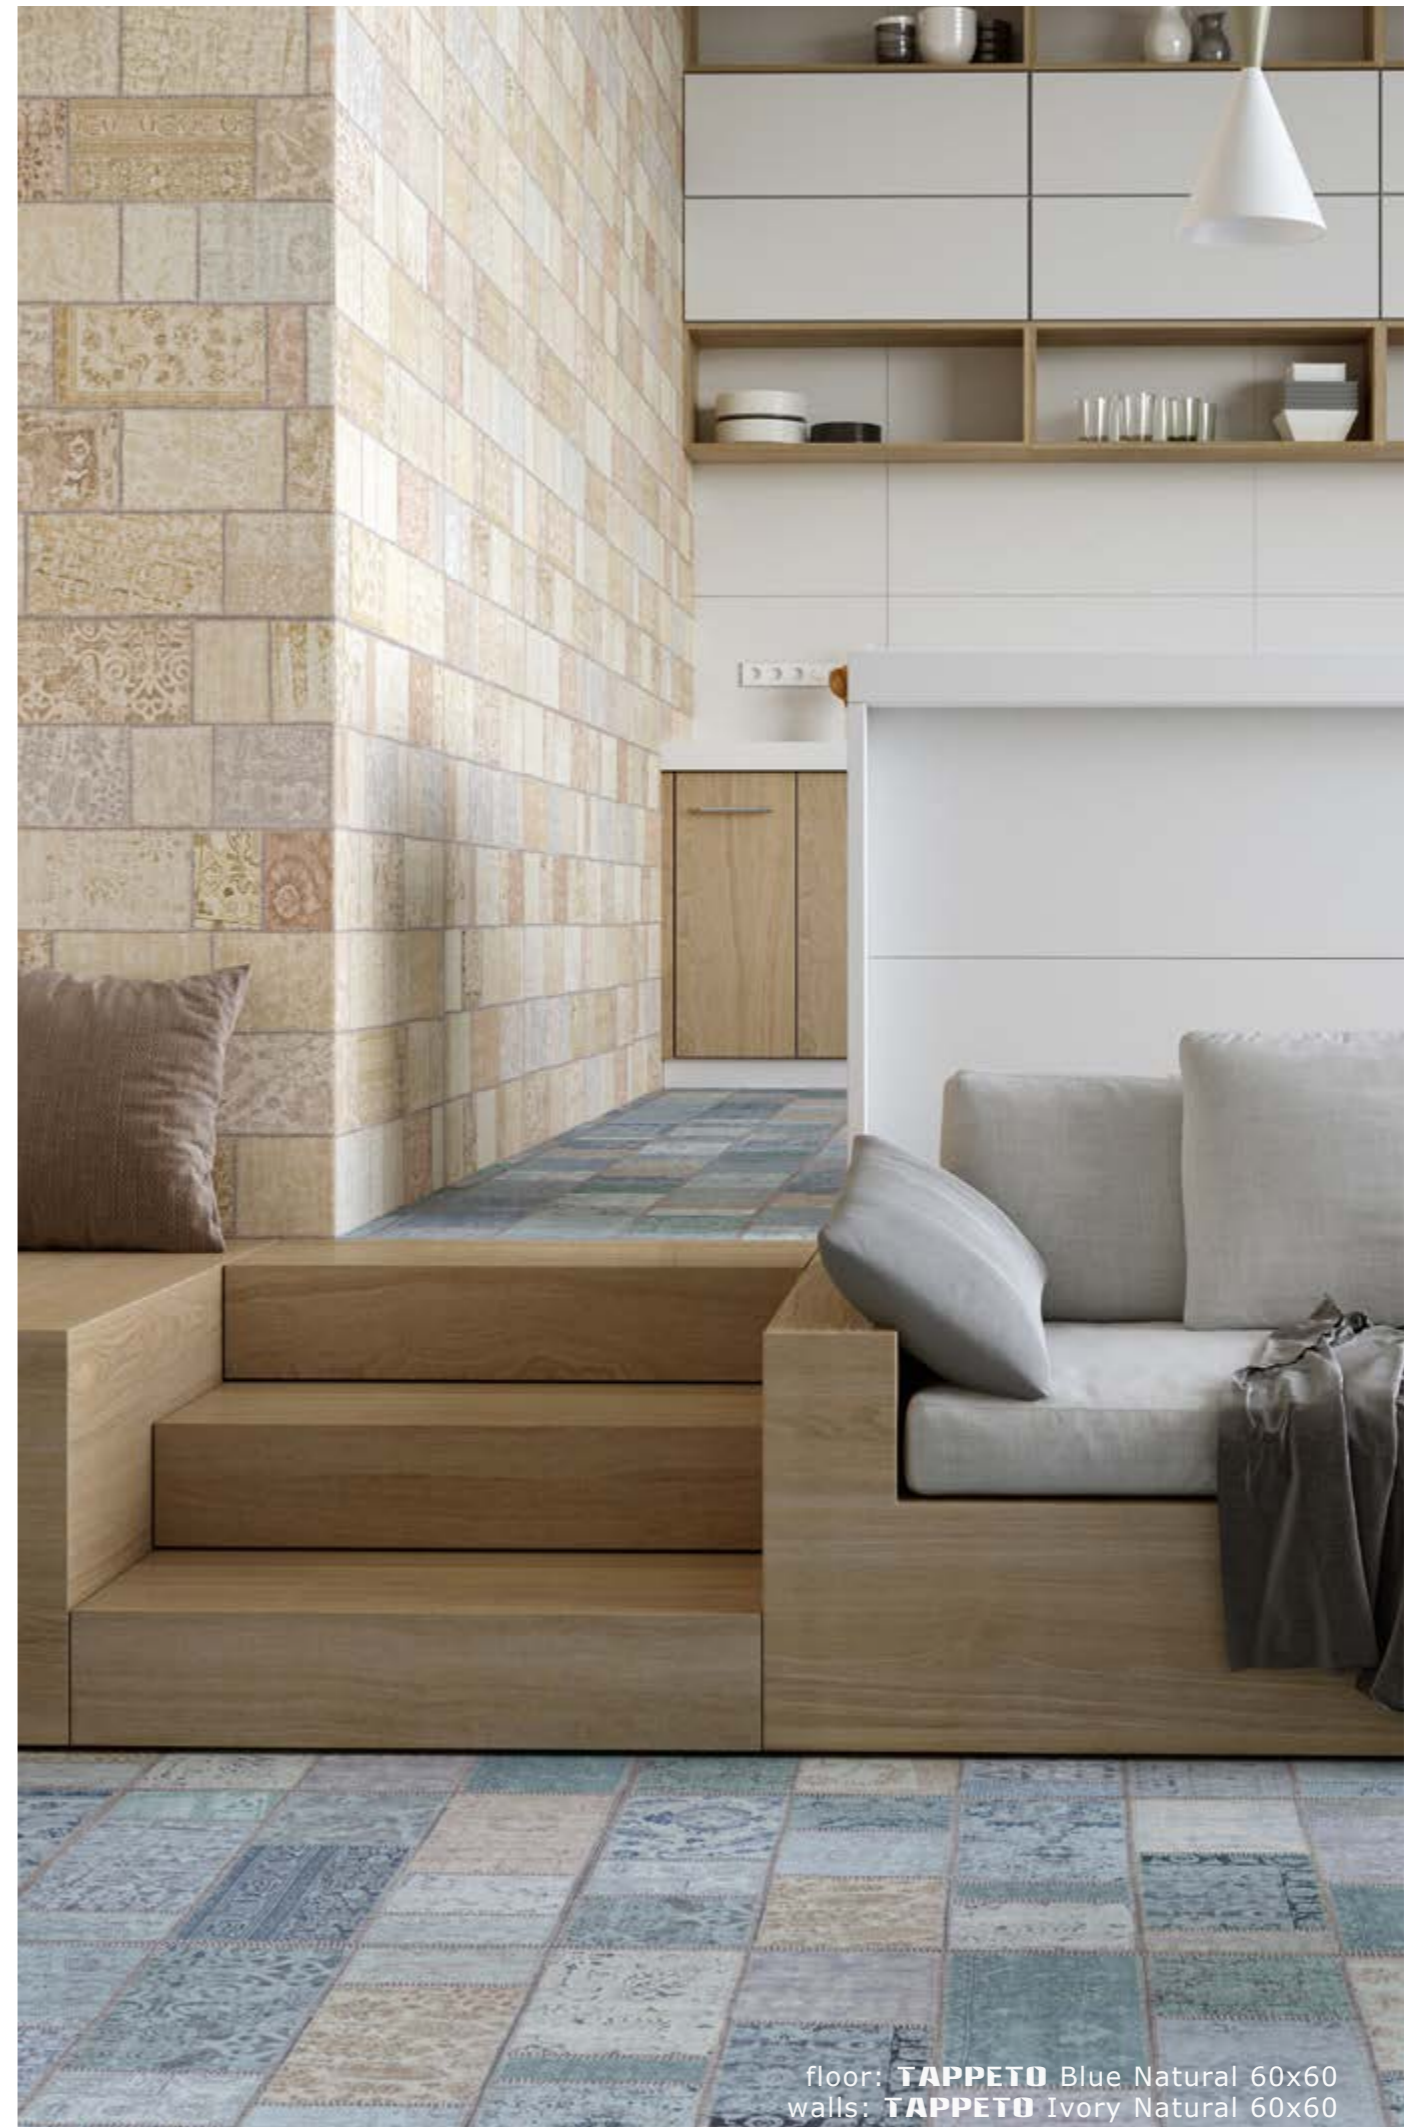

floor: TAPPETO Blue Natural 60x60
walls: TAPPETO Ivory Natural 60x60