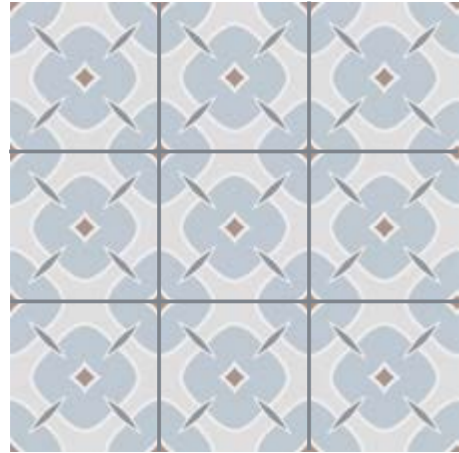

PONTI Pink 60x60 **PRE-SCORED** 20x20

PONTI BLUE PRE SCORED 20
Natural G-7146