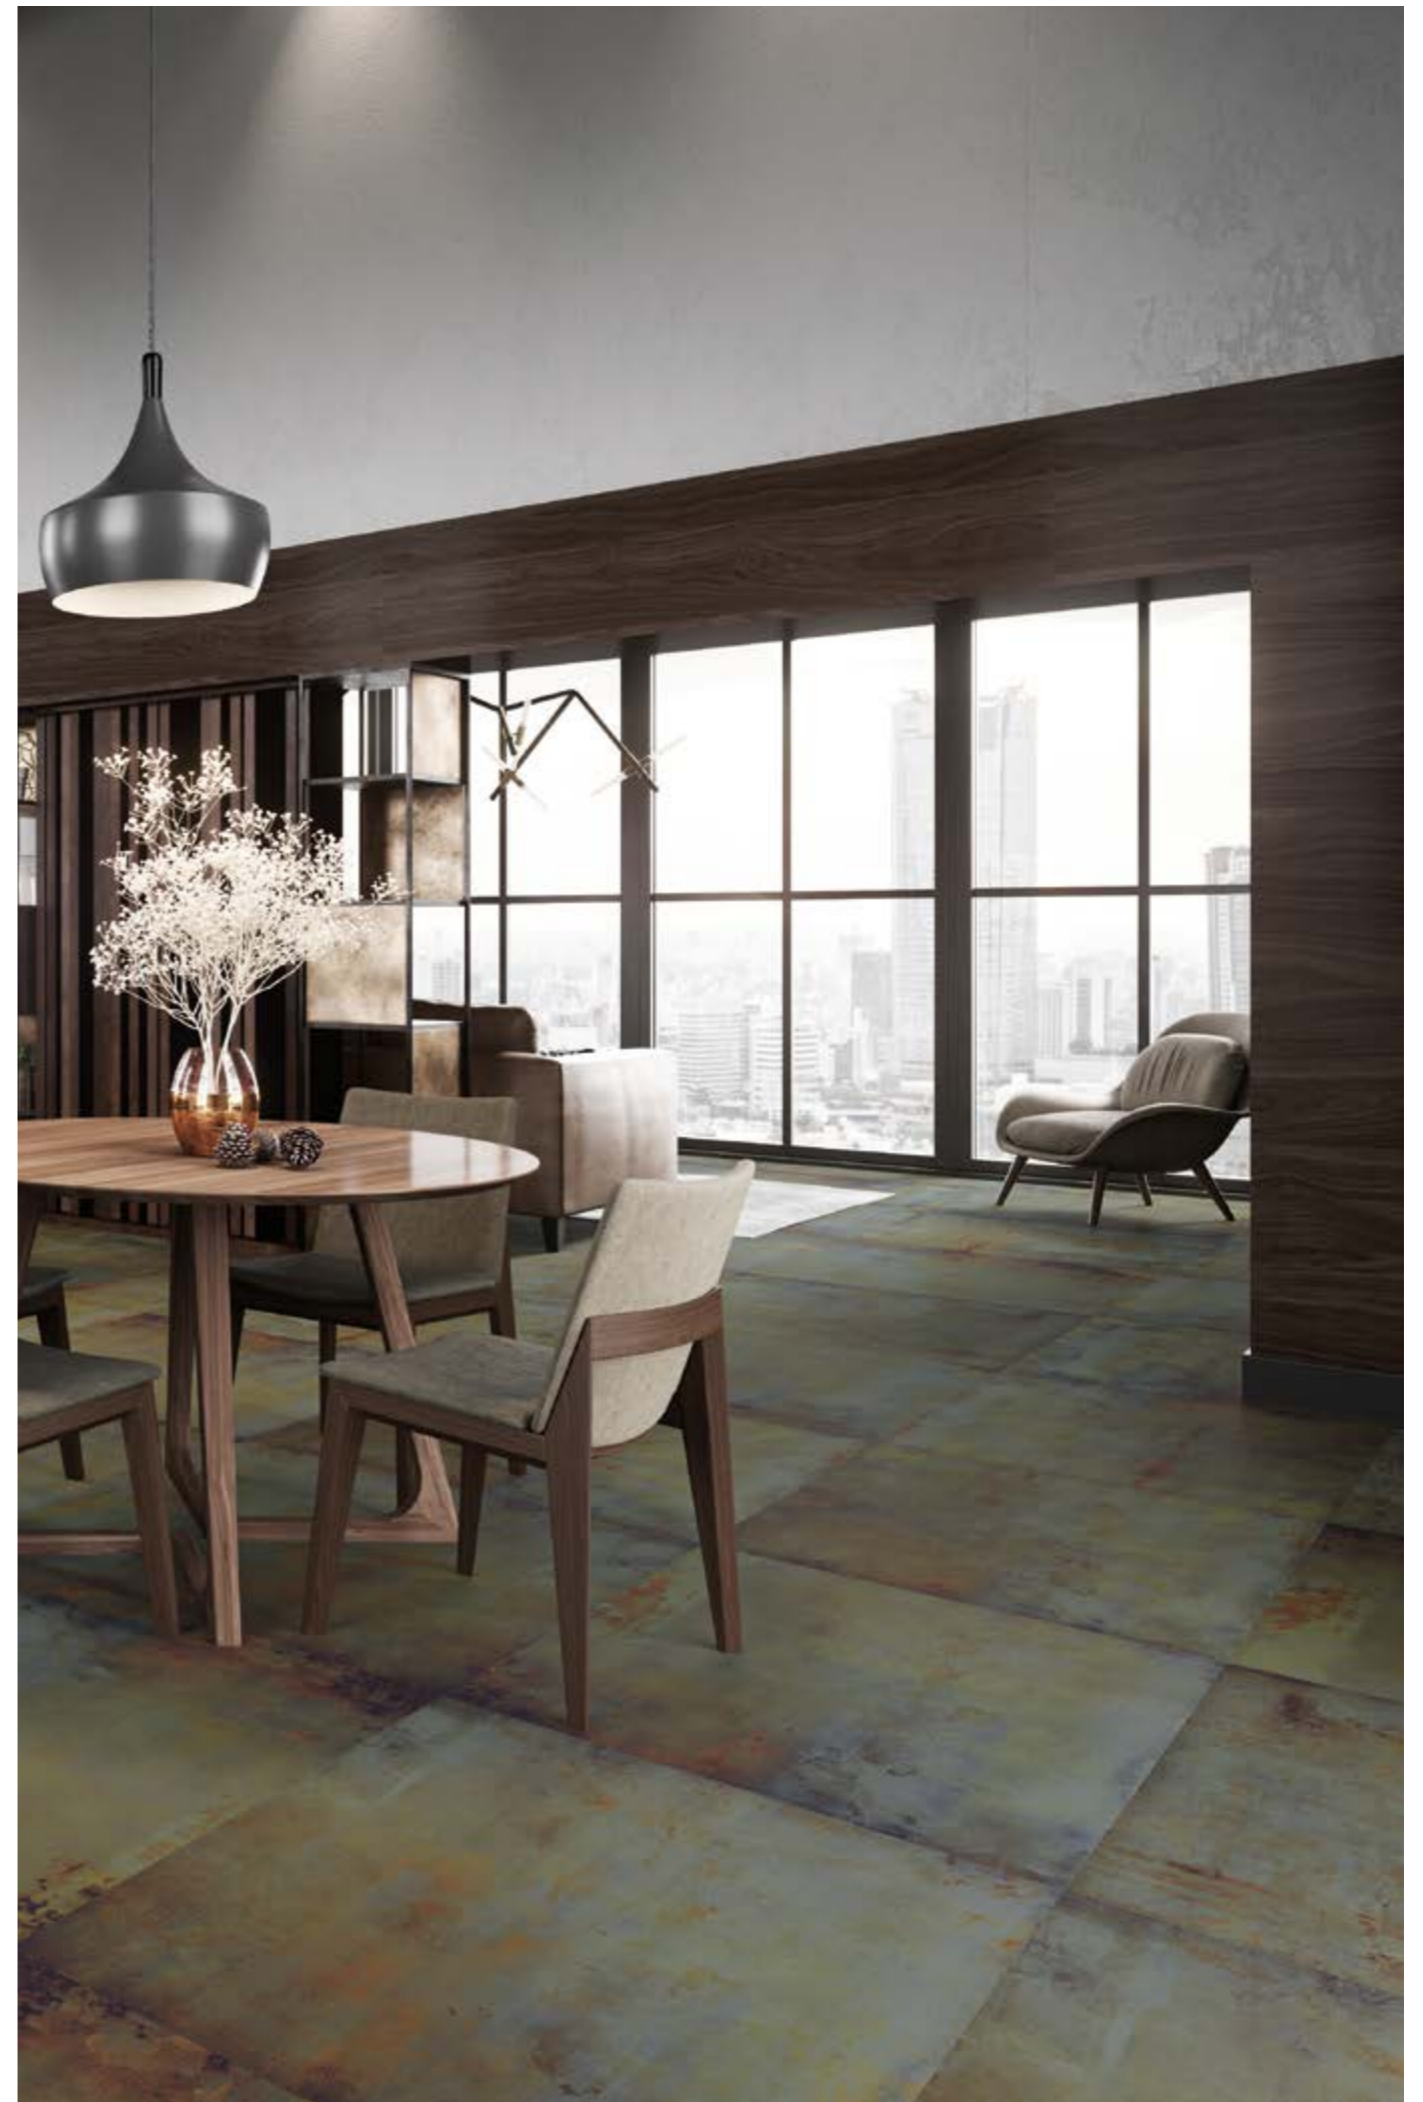

LAMIERE GREEN

10 mm

Natural

sizes:

	100x100 (99,55x99,55 cm - 39.37"x39.37") LAMIERE Green Natural G-7268
	50x100 (49,75x99,55 cm - 19.69"x39.37") LAMIERE Green Natural G-7162
	50x100 (49,75x99,55 cm - 19.69"x39.37") LAMIERE Green Natural G-9234
	60x60 (59,55x59,55 cm - 23.62"x23.62") LAMIERE Green Natural G-7162

Mesh mounted mosaics:

	Mosaic 5x5 (29,75x29,75 cm - 11.71"x11.71") LAMIERE Green Natural G-7558

Natural	DIN: R10 DIN 51130	DCOF: >0,42 ANSI A 1371-2012	PTV: <36 BS-13036-4	CLASE: 1 UNE 41501 EX

ACCESORIOS Complementos	FINISHES Acabados	PRICE GROUPS / Grupos de precios						
		100x100	50x100	60x60	7,5x100	7,5x50	7,5x60	
	Natural	-	-	-	G-6111	G-6065	G-6087	
	Natural	-	-	-	G-6115	G-6071	G-6089	
	Natural	G-6541	G-6337	G-6197	-	-	-	
	Natural	G-6723	G-6655	G-6559	-	-	-	

PACKING LIST	Size cm	Size "	Box/ Pallet	Pzs/ Box	M2/ Pallet	M2/ Box	SQF/ Pallet	SQF/ Box	Kg/ Pallet	Kg/ Box	Kg/ Piece
100x100 (10 mm)	99,55x99,55	39.19X39.19	40	1	39,641	0,991	426,694	10,667	991	23,886	23,536
50x100 (10 mm)	49,75x99,55	19.59X39.19	27	3	40,116	1,486	431,810	15,993	941	34,102	11,269
60x60 (10 mm)	59,55x59,55	23.44X23.44	30	4	42,554	1,418	458,056	15,269	972	31,743	7,849
50x100 (2 cm)	49,75x99,55	19.59X39.19	36	1	17,829	0,495	191,916	5,331	825	22,362	22,067

ALL SIZES ARE RECTIFIED AND HAVE NO BEVELED EDGE, EXCEPT THE HEXAGON 25X29 CM, WHICH IS NOT RECTIFIED.
TODOS LOS FORMATOS SON RECTIFICADOS Y NO BISELADOS EXCEPTO EL HEXAGONO 25X29 QUE NO ES RECTIFICADO.
TILES WITH RANDOM SHADE AND ASPECT VARIATION.
PRODUCTO CON ALTA VARIACION CROMATICA Y DESTONIFICACION EN COMPOSICIONES.