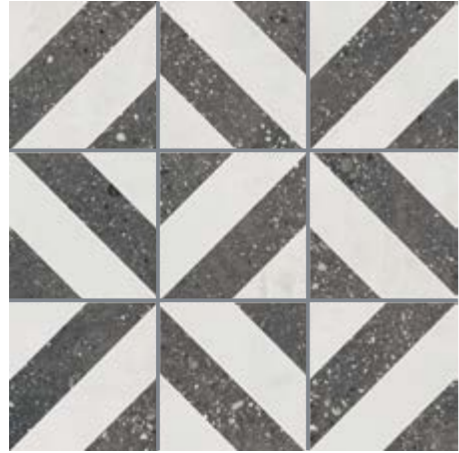

WIND
COLLECTION

WIND BLACK PRE SCORED 20
Natural G-7146