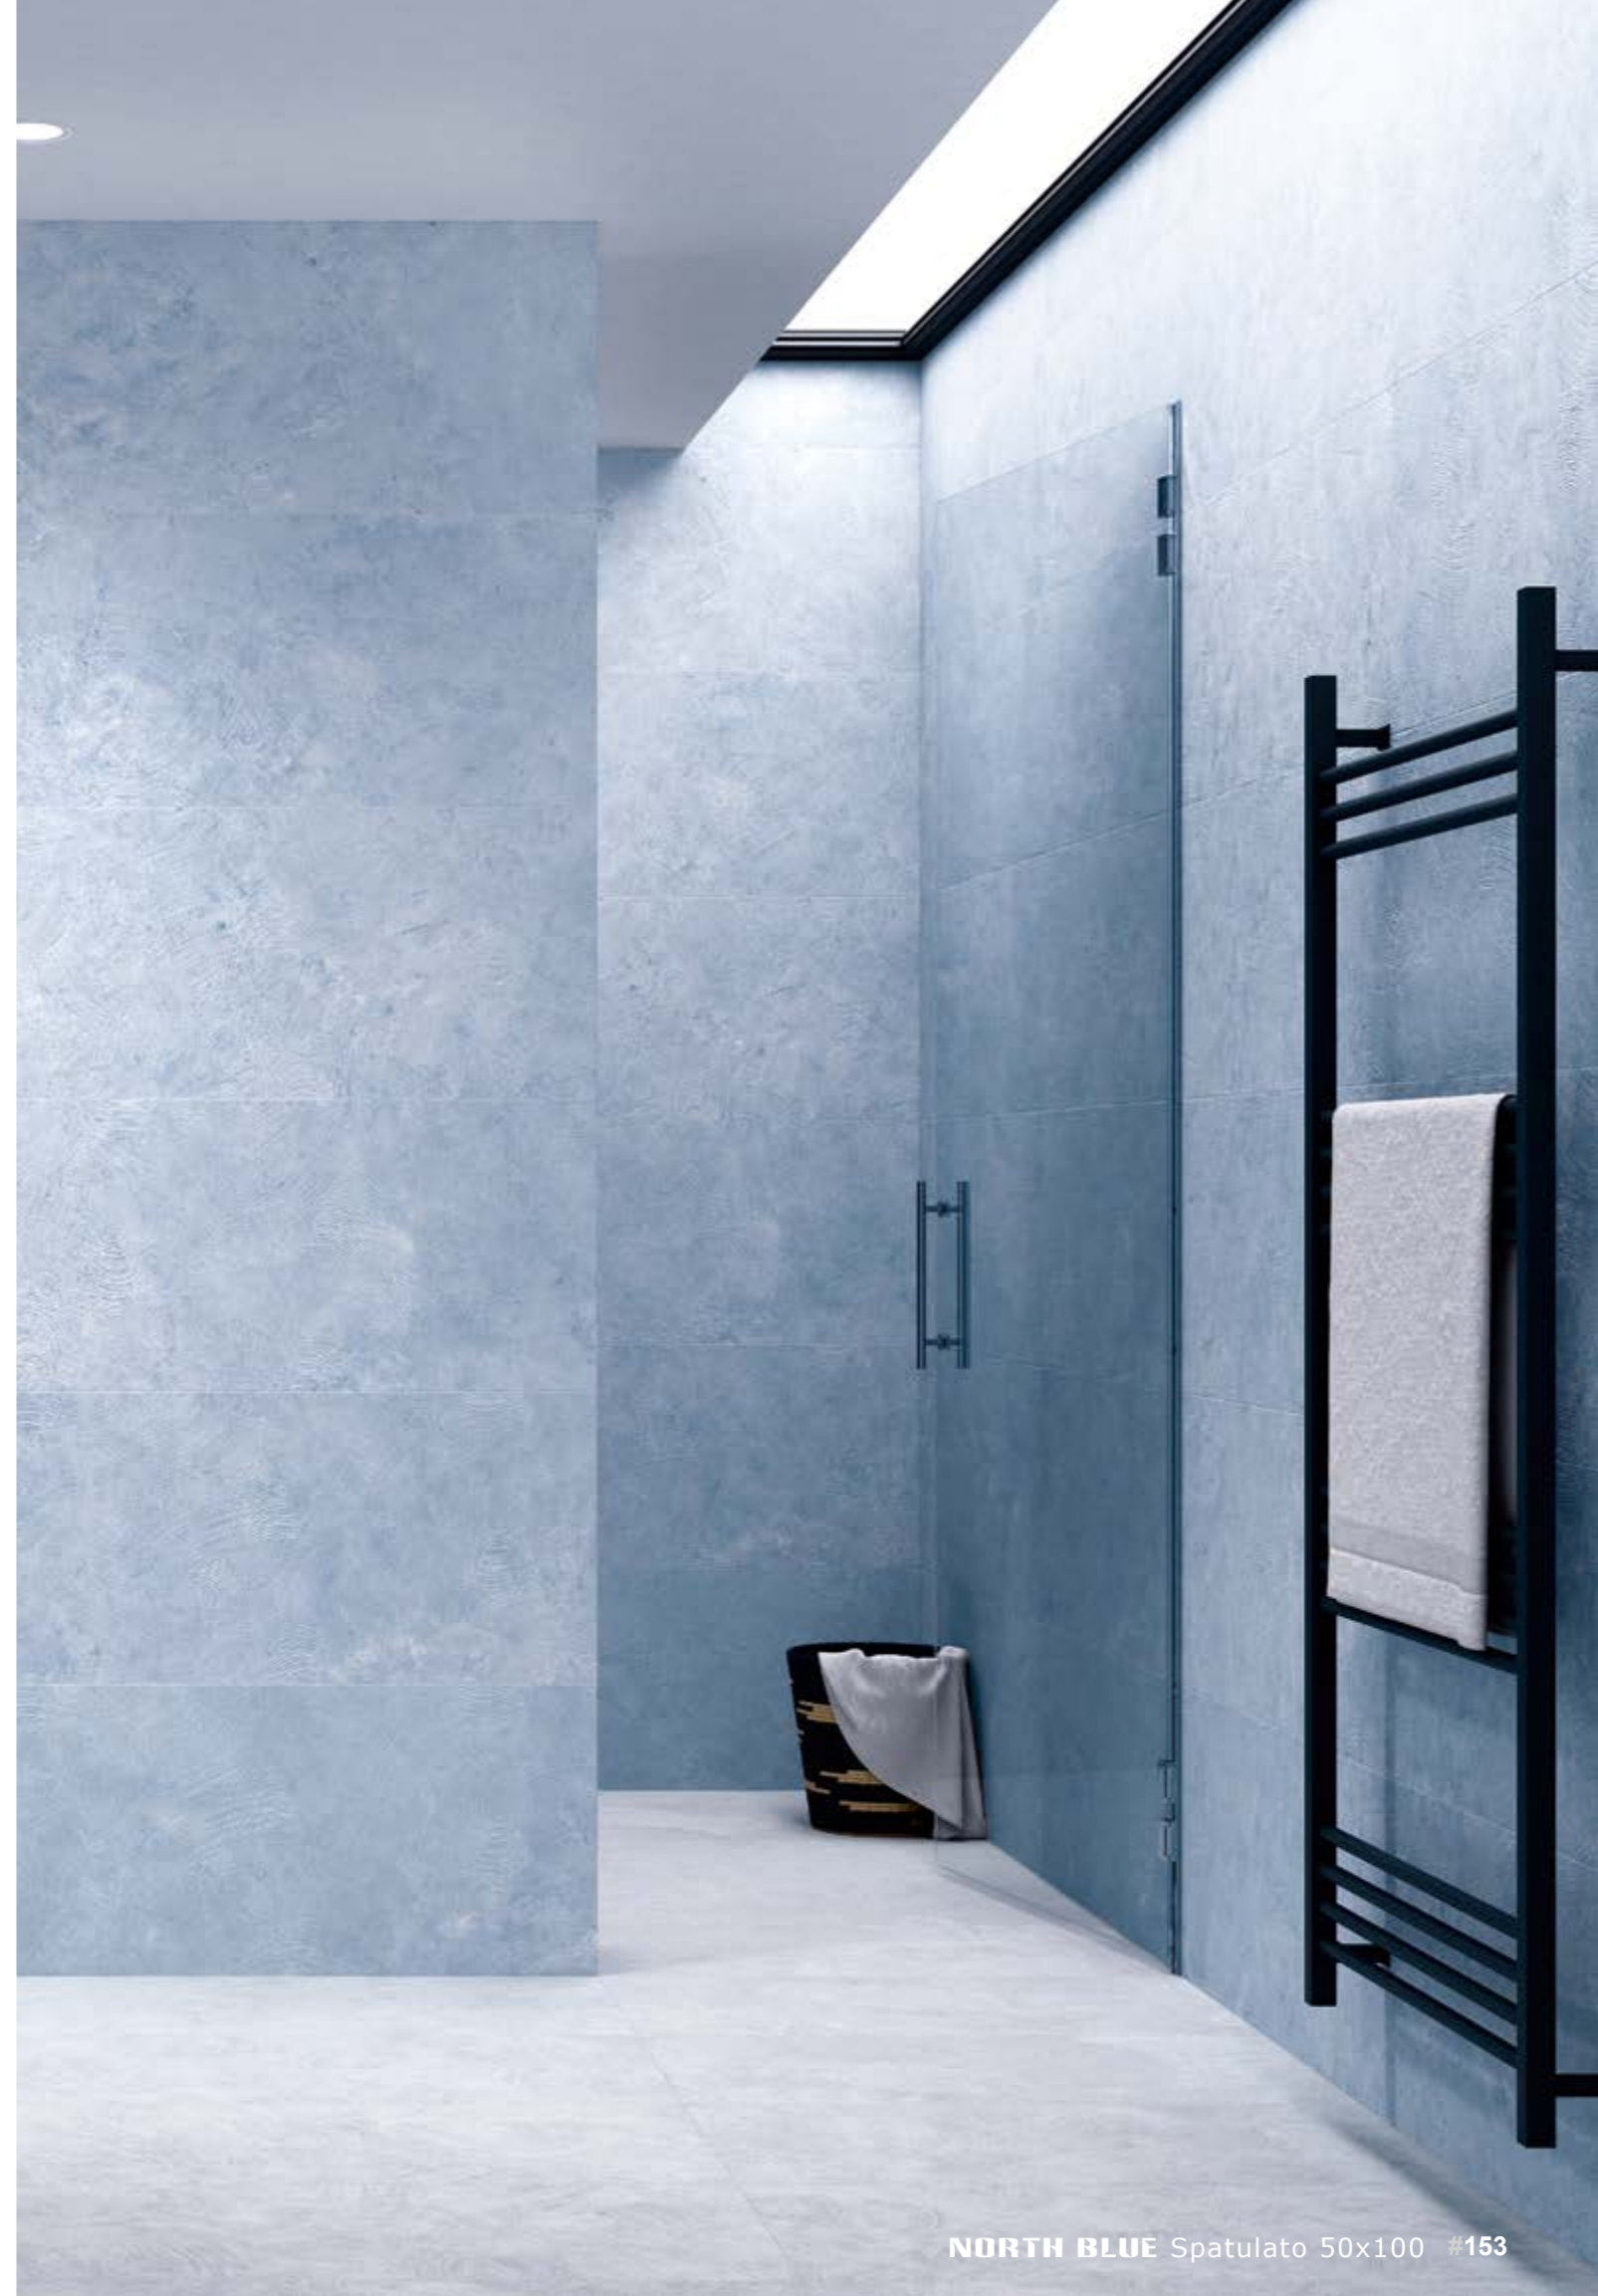

Spatulato

sizes:

	NORTH serie 100x100 (99,55x99,55 cm. - 39.37"x39.37")
	NORTH BLUE Spatulato G-7268
	NORTH serie 50x100 (49,75x99,55 cm. - 19.69"x39.37")
	NORTH BLUE Spatulato G-7162
	NORTH BLUE Rope Decor G-6570

Mesh mounted mosaics:

	NORTH BLUE mosaic (29,75 x 29,75 cm - 11.71"x11.71")
	NORTH BLUE Spatulato mosaico 5x5 G-7558

Natural	DIN: R10 DIN 51130	DCOF: >0,42 ANSI A 137.1	PTV: >24 MODERATE SLIP POTENTIAL BS-7976	CLASE: 1 UNE 41901 EX

ACCESORIES Complementos	FINISHES Acabados	PRICE GROUPS / Grupos de precios						
		100x100	50x100	7,5x100	7,5x50	44x100	25x100	25x25
NORTH BLUE listello	Spatulato	-	-	G-6111	G-6065	-	-	-
NORTH BLUE rodapie	Spatulato	-	-	G-6115	G-6071	-	-	-
NORTH BLUE peldaño	Spatulato Nonslip	G-6541	G-6337	-	-	-	-	-
NORTH BLUE gradone	Spatulato Nonslip	G-6723	G-6655	-	-	-	-	-

PACKING	Size cm	Size "	Box/ Pallet	Pzs/ Box	M2/ Pallet	M2/ Box	SQF/ Pallet	SQF/ Box	Kg/ Pallet	Kg/ Box	Kg/ Piece
50x100	49,75x99,55	19,59x39,19	27	3	40,12	1,49	431,81	15,99	941	34,102	11,269
100x100	99,55x99,55	39,19x39,19	40	1	39,64	0,99	426,69	10,67	991	23,886	23,536

ALL SIZES ARE RECTIFIED AND HAVE NO BEVELED EDGE, EXCEPT THE HEXAGON 25x29 CM, WHICH IS NOT RECTIFIED.
TODOS LOS FORMATOS SON RECTIFICADOS Y NO BISELADOS EXCEPTO EL HEXAGONO 25x29 QUE NO ES RECTIFICADO.
TILES WITH RANDOM SHADE AND ASPECT VARIATION.
PRODUCTO CON ALTA VARIACION CROMATICA Y DESTONIFICACION EN COMPOSICIONES.