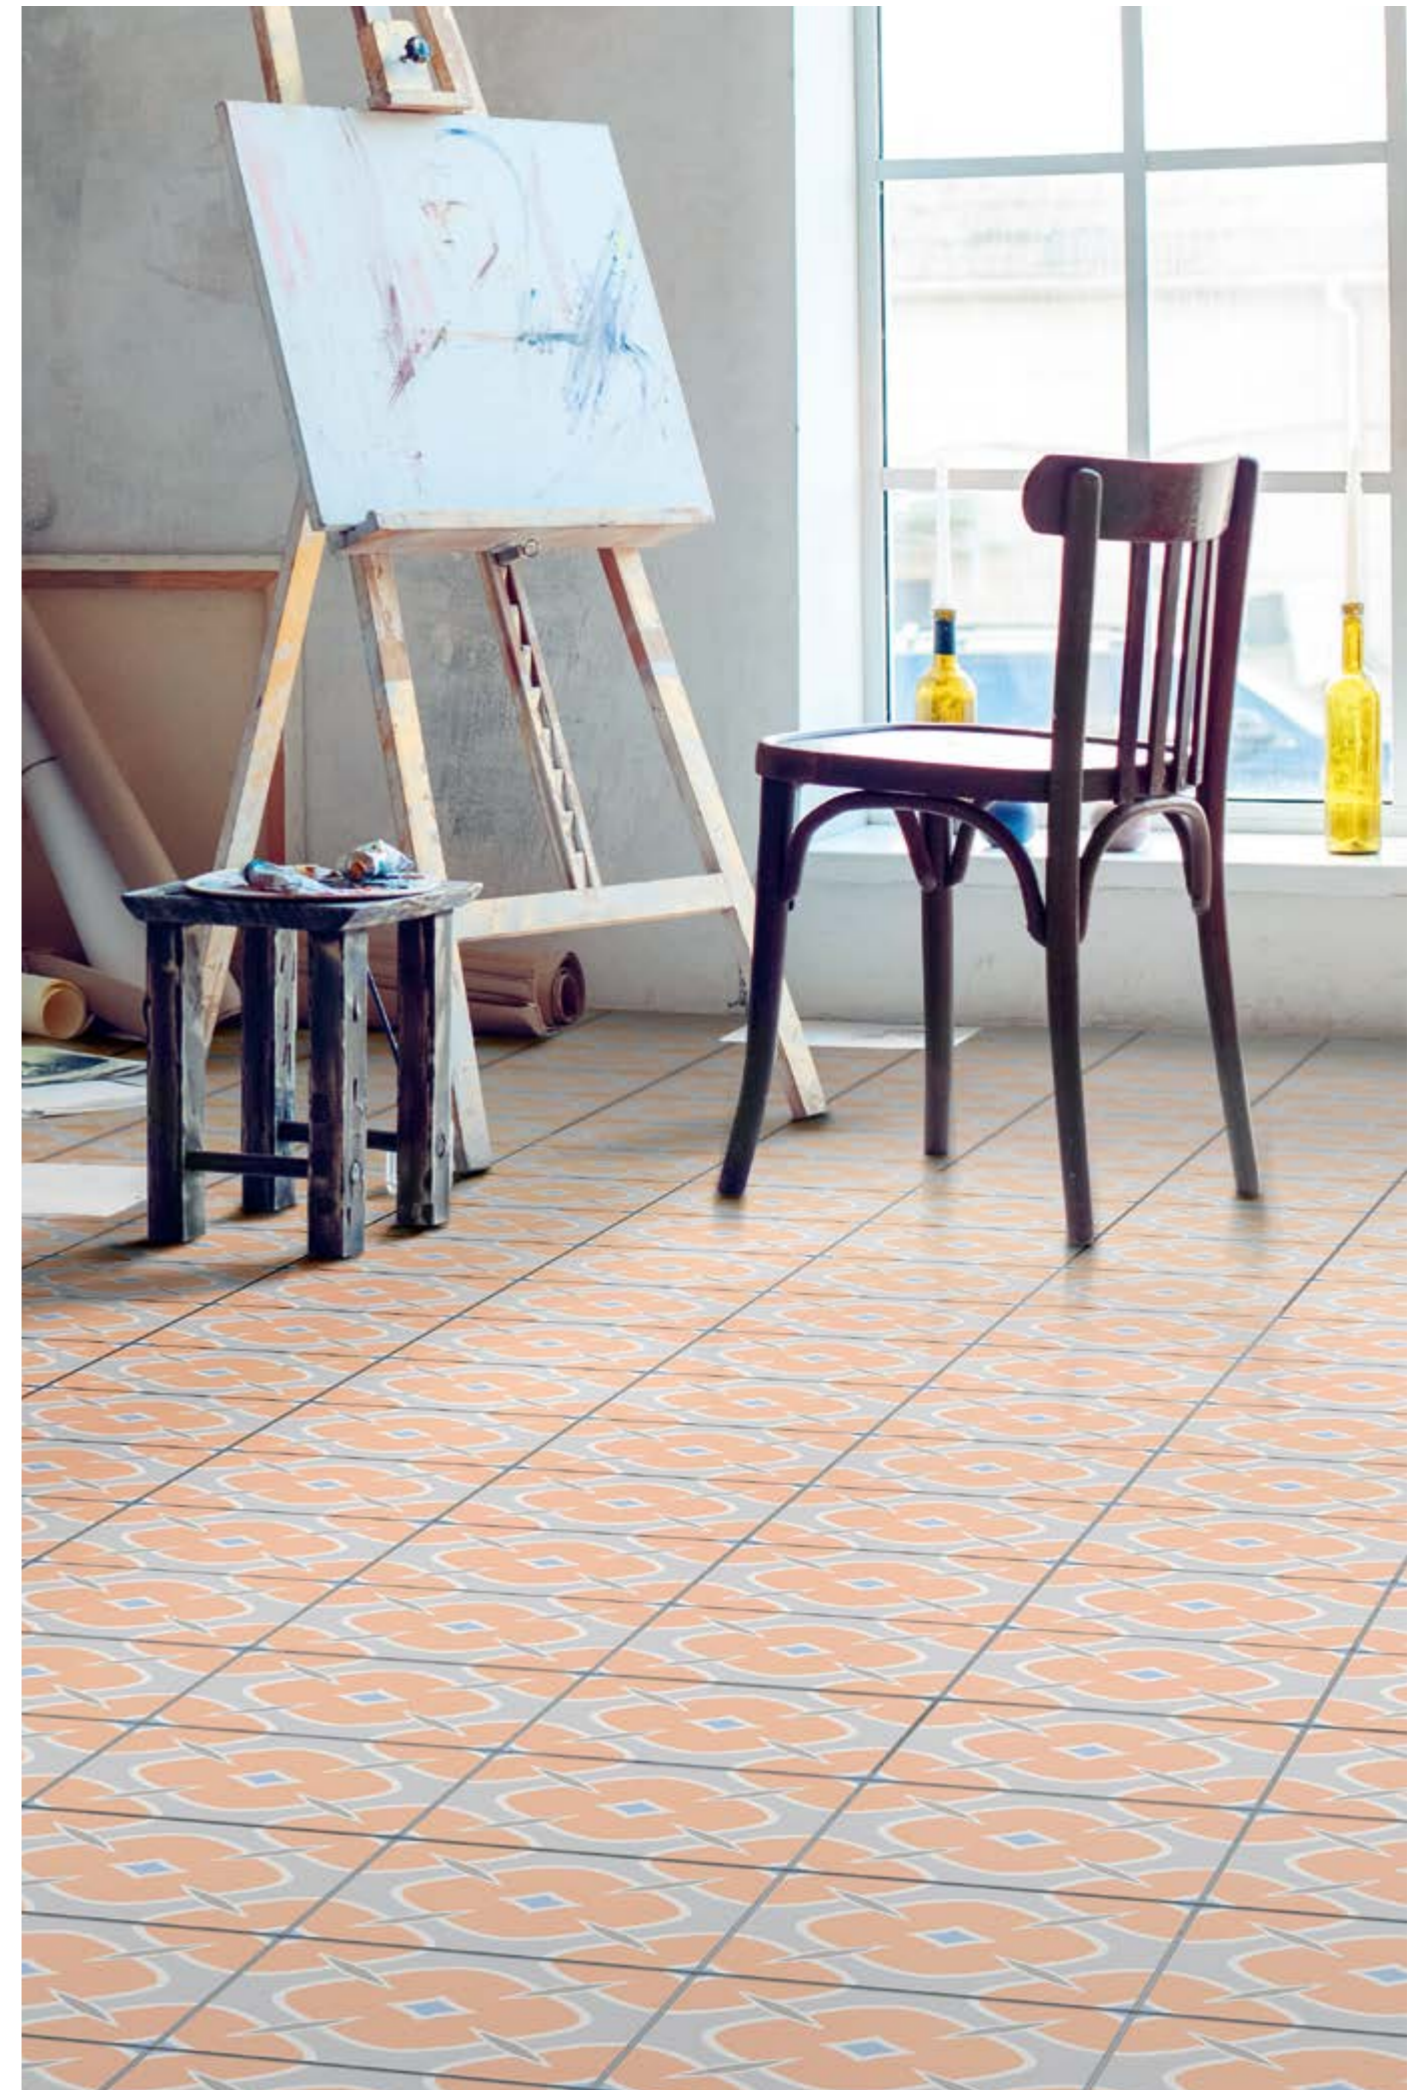

PONTI Pink 60x60 **PRE-SCORED** 20x20

PONTI BLUE PRE SCORED 20
Natural G-7146

PONTI PINK PRE SCORED 20
Natural G-7146

PACKING	Size cm	Size "	Box/ Pallet	Pzs/ Box	M2/ Pallet	M2/ Box	SQF/ Pallet	SQF/ Box	Kg/ Pallet	Kg/ Box	Kg/ Piece
60x60	59,55x59,55	23.44x23.44	30	4	42,554	1,418	458,056	15,269	972	31,743	7,849