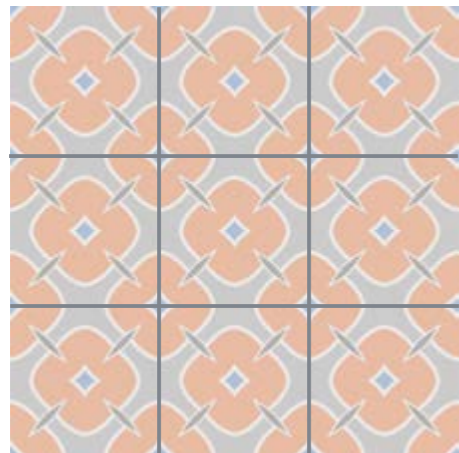

PONTI Pink 60x60 **PRE-SCORED** 20x20

PONTI BLUE PRE SCORED 20
Natural G-7146

PONTI PINK PRE SCORED 20
Natural G-7146

PACKING	Size cm	Size "	Box/ Pallet	Pzs/ Box	M2/ Pallet	M2/ Box	SQF/ Pallet	SQF/ Box	Kg/ Pallet	Kg/ Box	Kg/ Piece
60x60	59,55x59,55	23.44x23.44	30	4	42,554	1,418	458,056	15,269	972	31,743	7,849