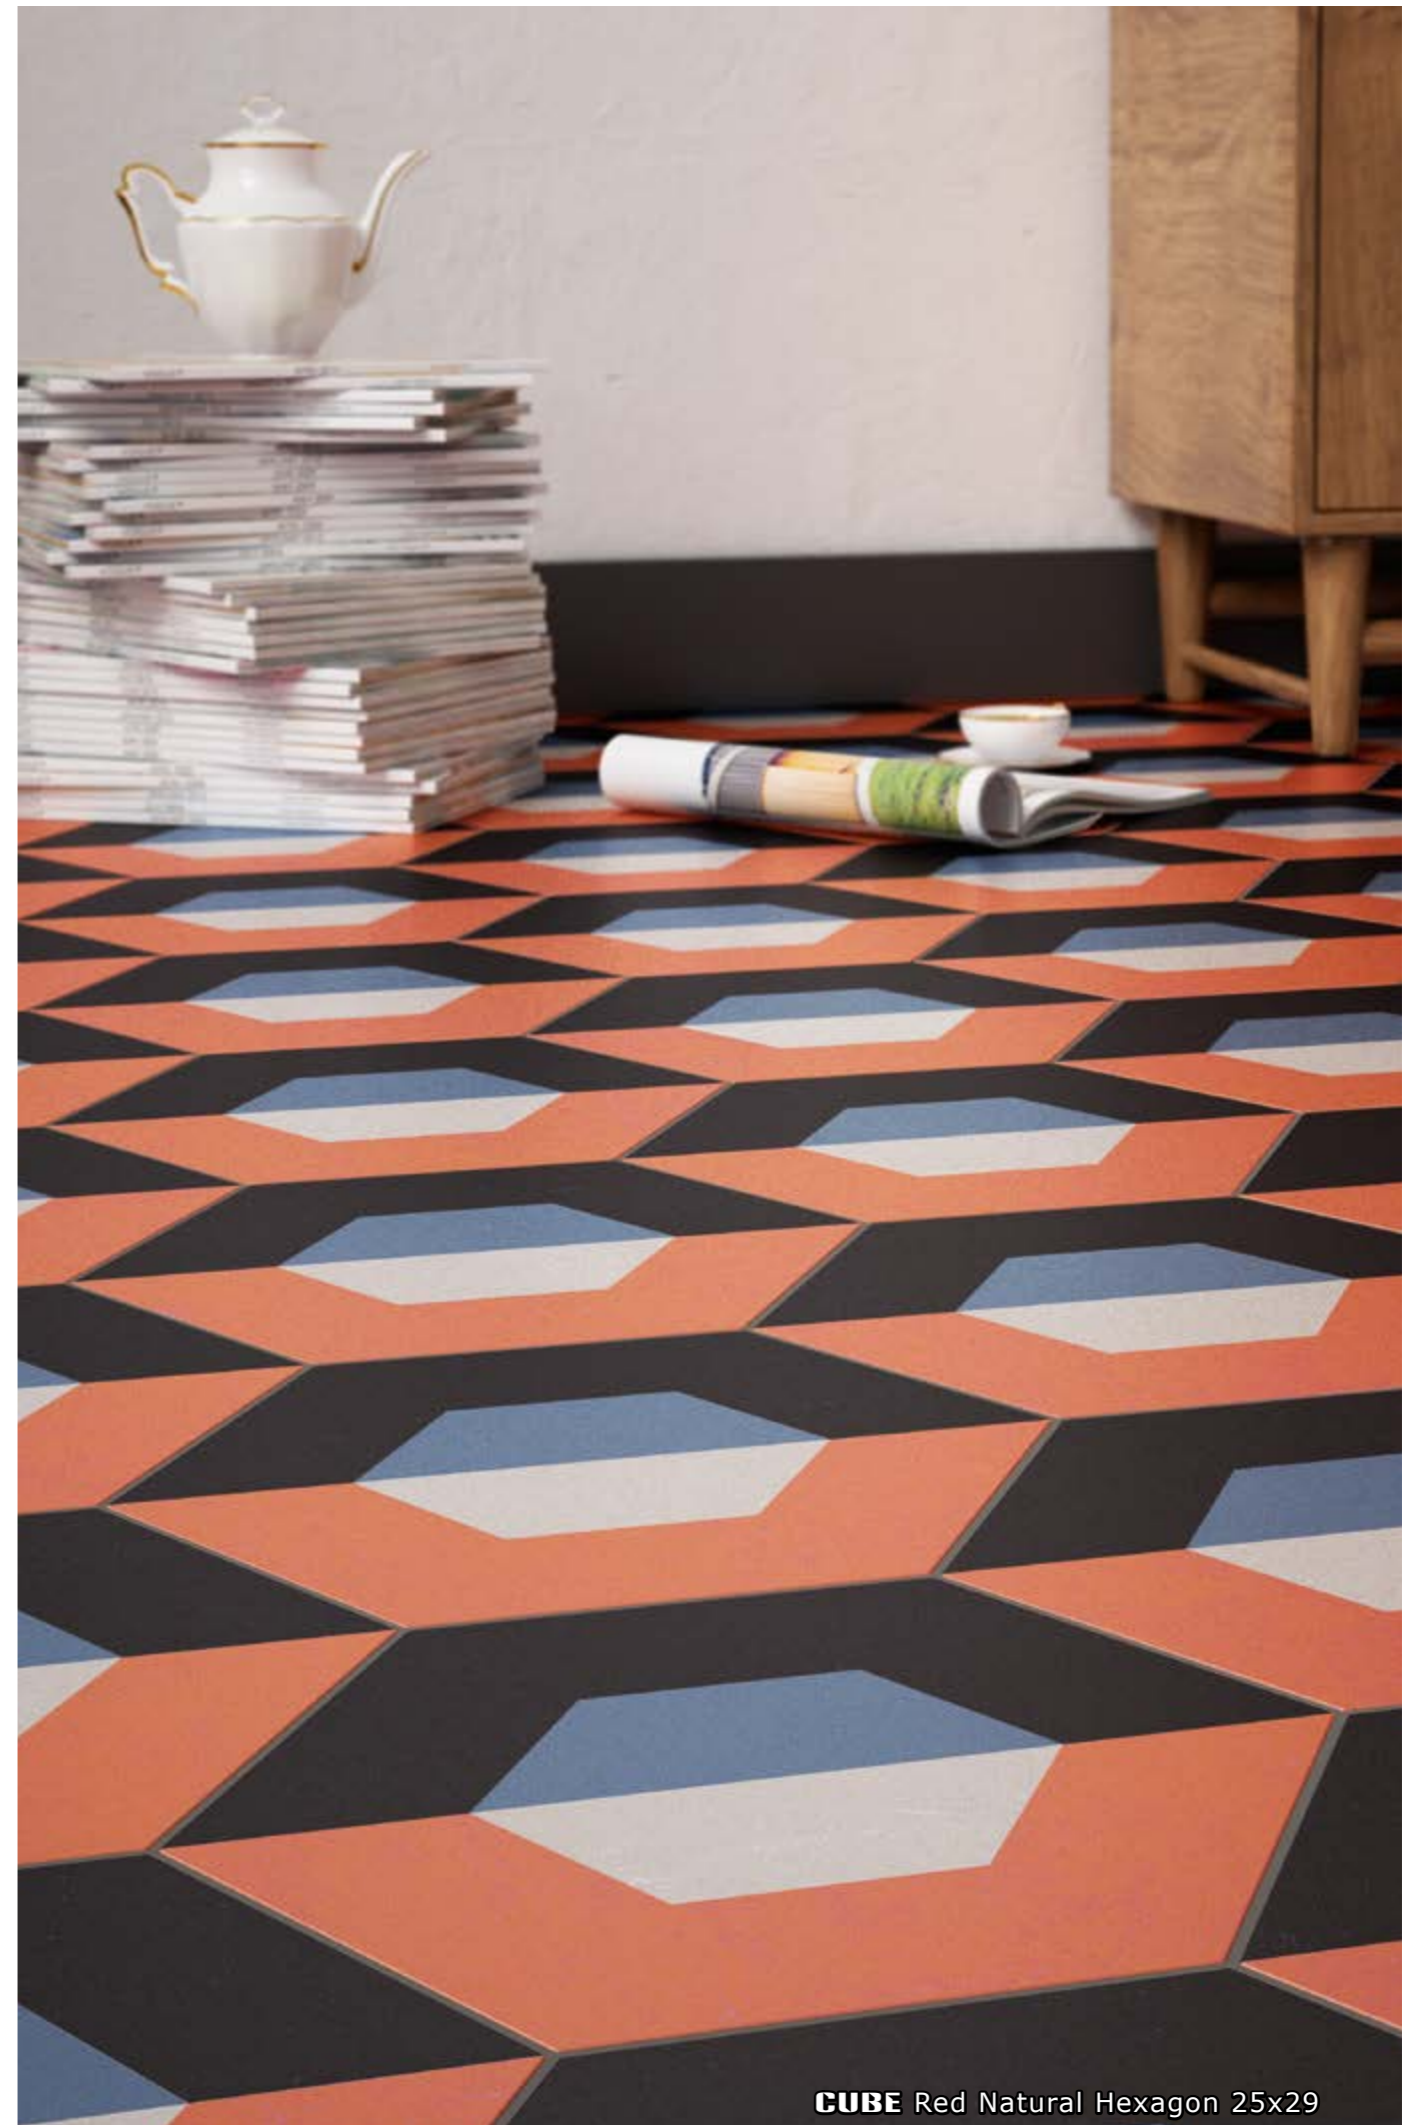

CUBE Red Natural Hexagon 25x29