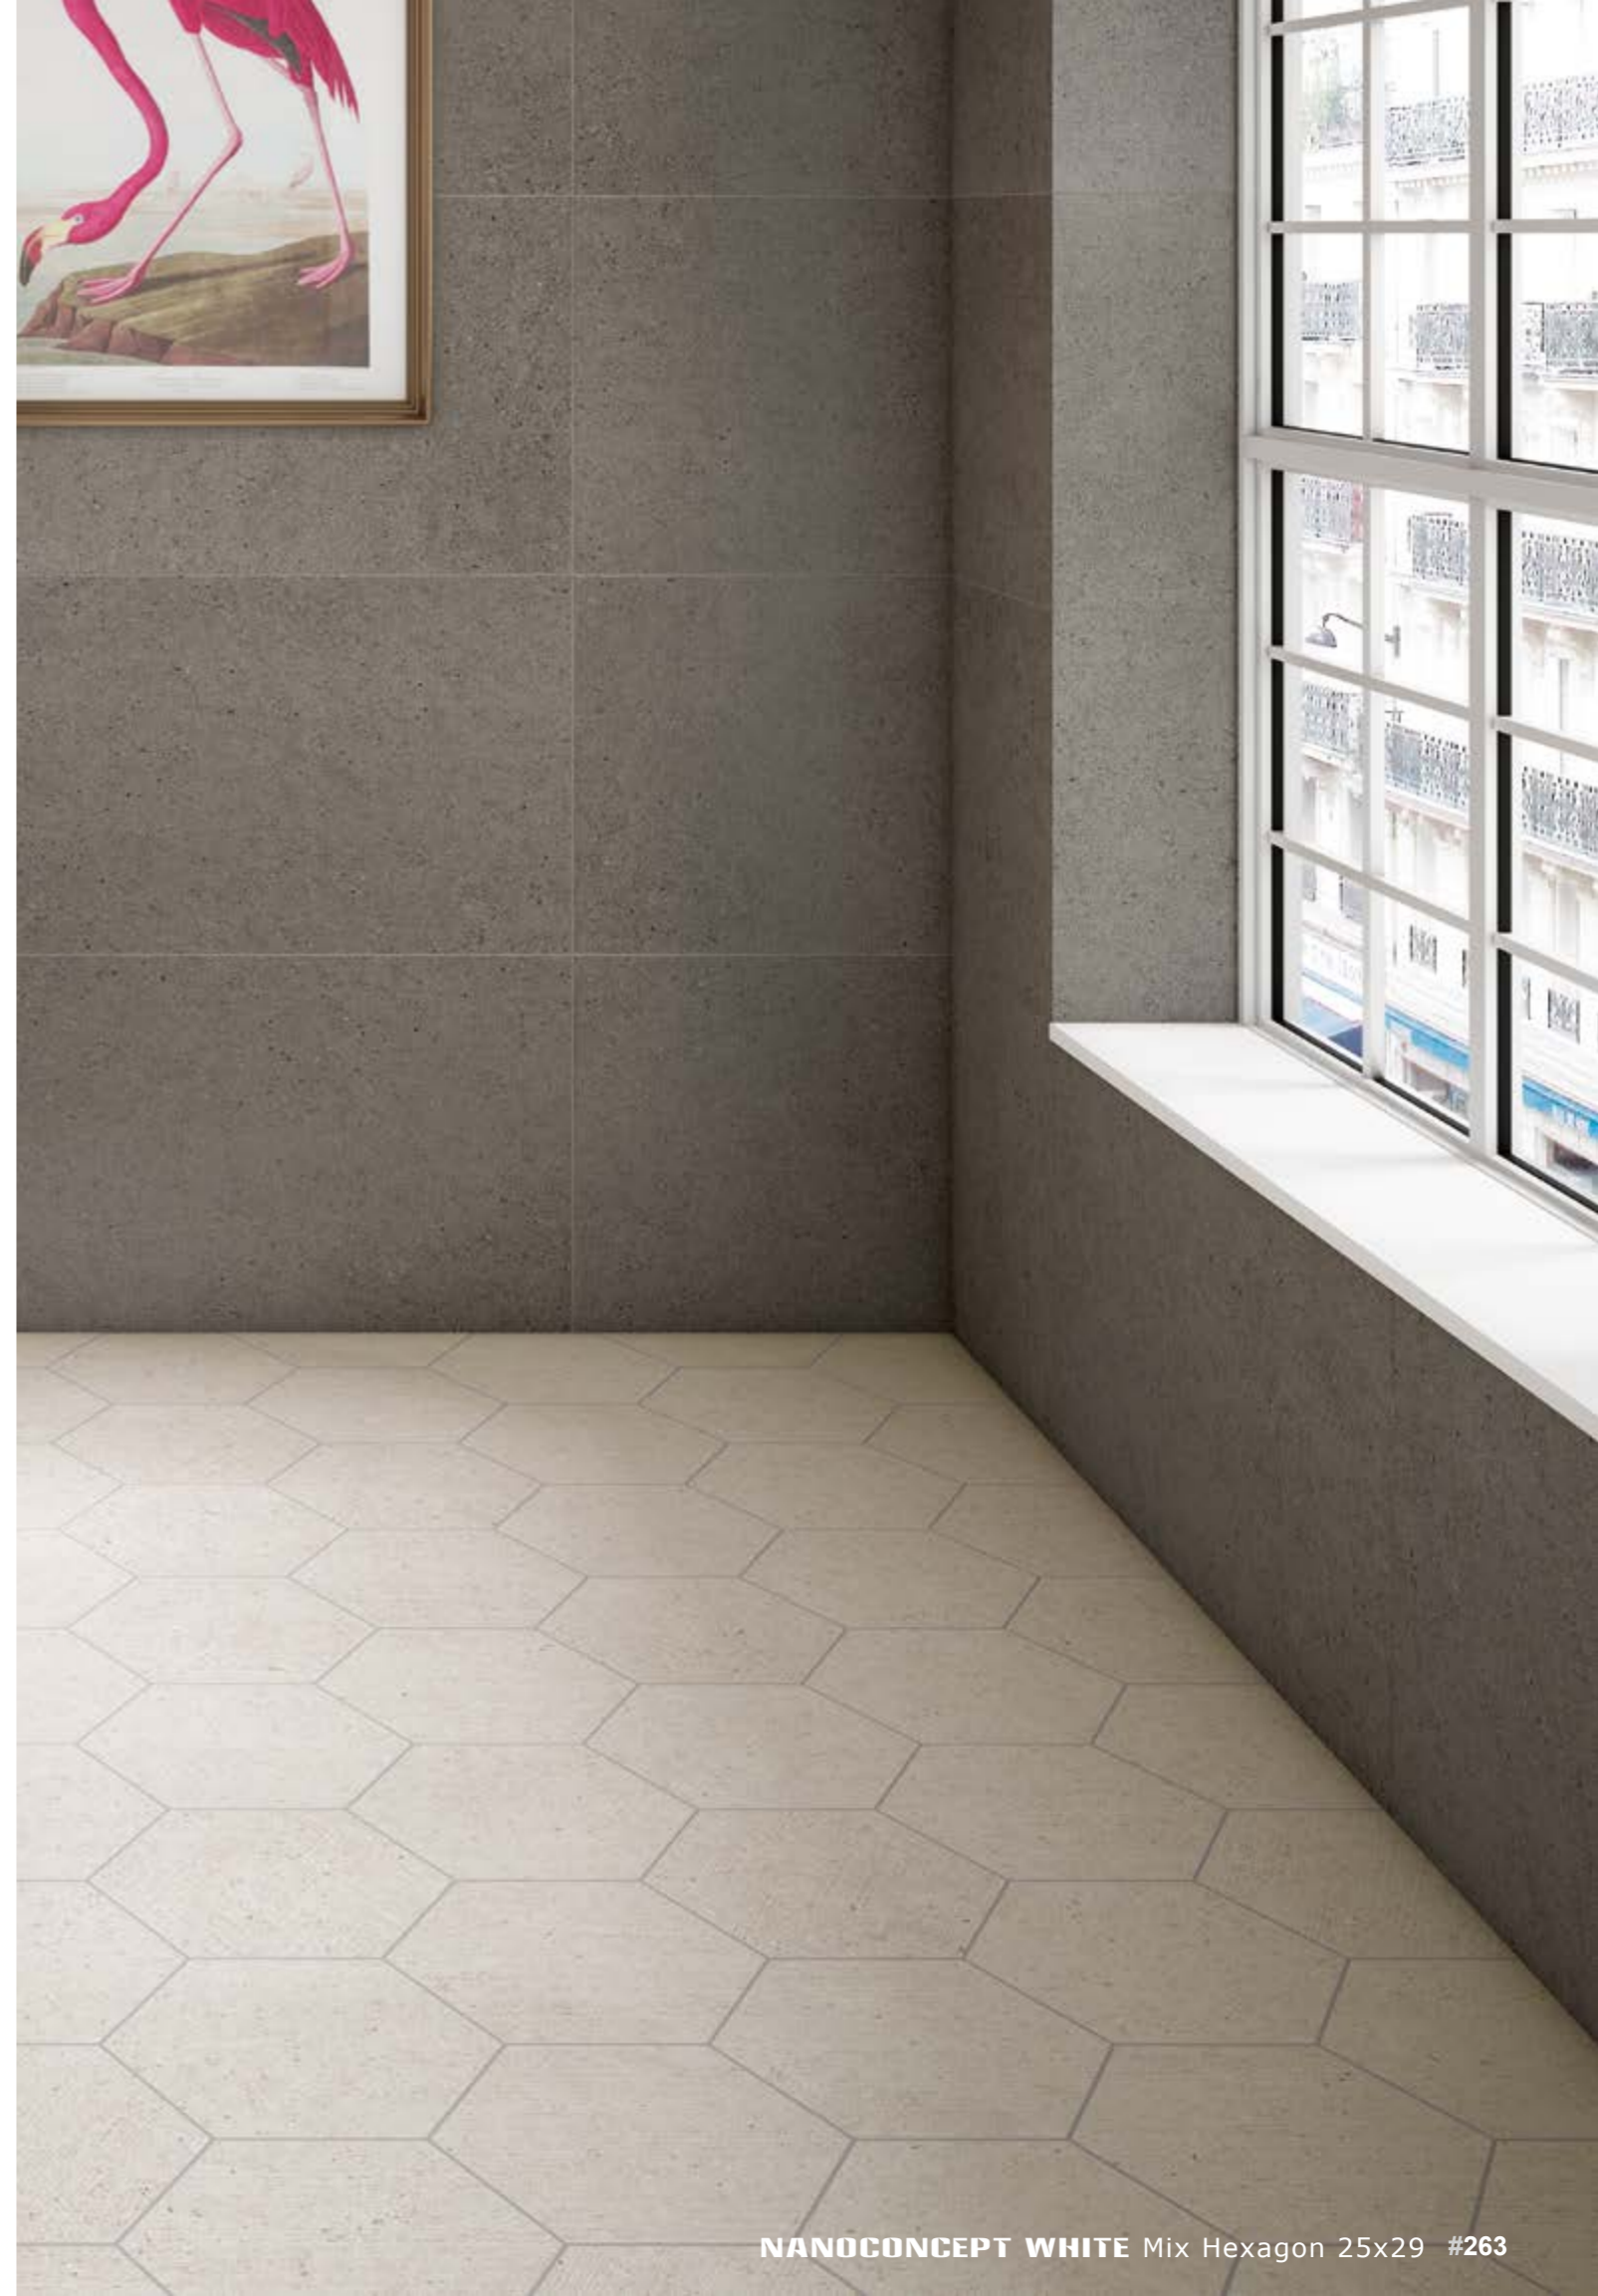

Natural	DIN: R10 DIN 51130	DCOF: >0,42 ANSI A 137.1	PTV: >24 BS-7976	CLASE: 1 UNE-EN 12633
Nonslip	DIN: R11 DIN 51130	DCOF: >0,42 ANSI A 137.1	PTV: >36 BS-7976	CLASE: 3 UNE-EN 12633

PACKING	Size cm	Size "	Box/ Pallet	Pzs/ Box	M2/ Pallet	M2/ Box	SQF/ Pallet	SQF/ Box	Kg/ Pallet	Kg/ Box	Kg/ Piece
25x29 Hexagon	25x29	9,84x11,42	48	17	44,88	0,935	483,09	10,06	1060	21,767	1,271

NON rectified material. Minimum installation joint when fixing is 2 mm.
Material NO rectificado. Junta mínima para su colocación de 2 mm.