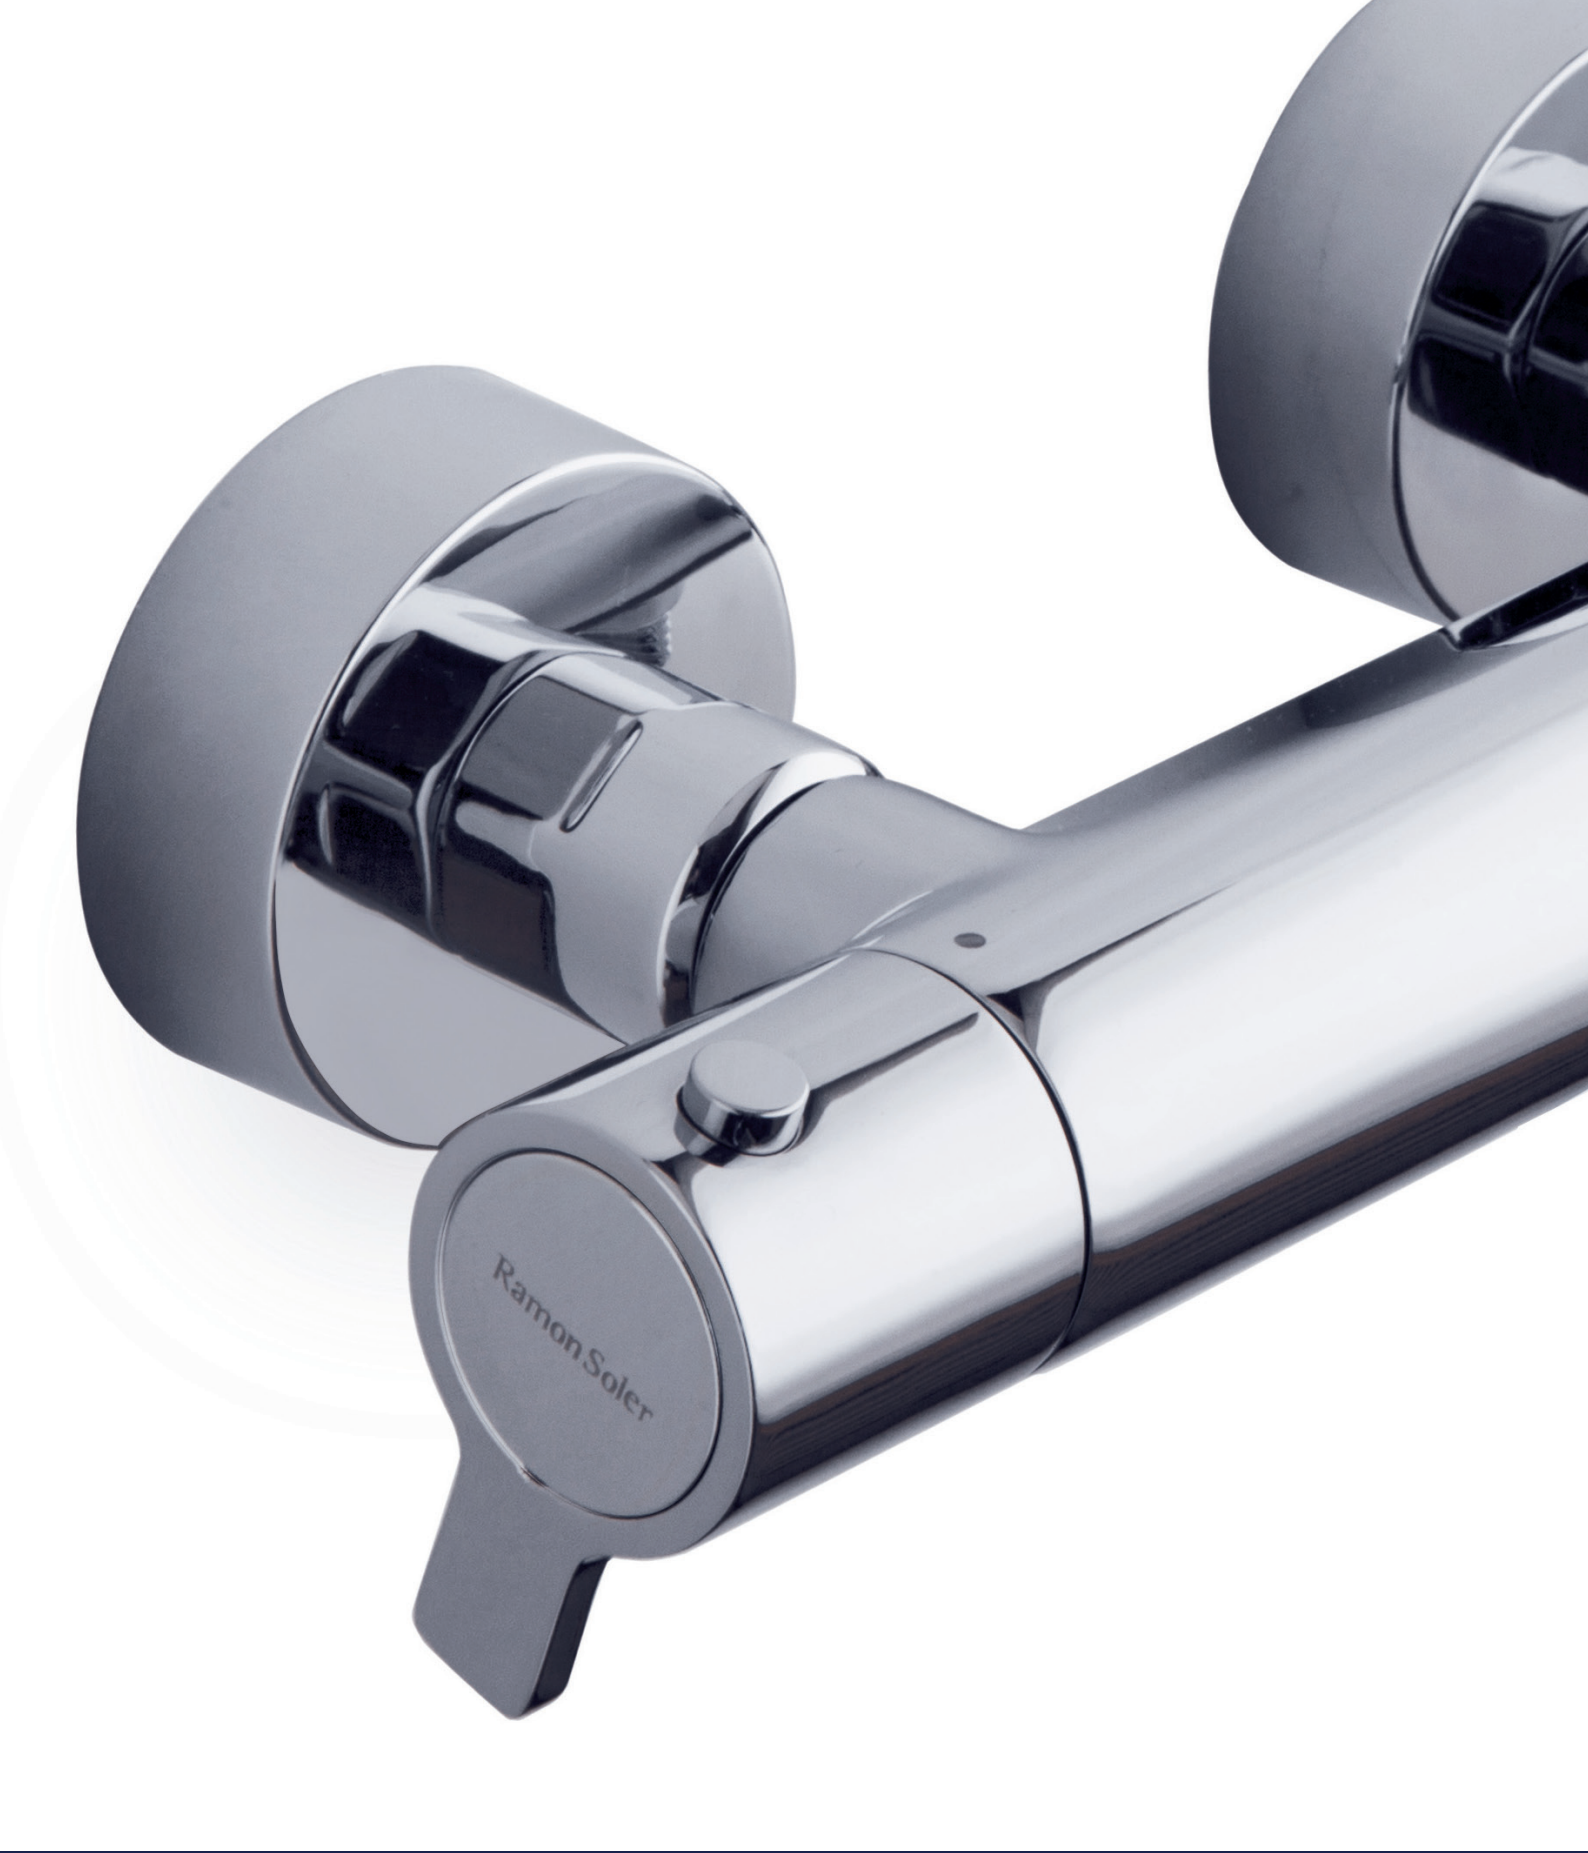

ABS HEAD SHOWER  
Anti-limescale  
Ø240 mm

**2879D3NM**

ABS HAND SHOWER  
3 function

**2476CNM**

Flexible  
Anti-twist 1,75 m

## HEAD SHOWER &amp; HAND SHOWER

REF. 965402RP240NM

(1 box = 5 u)

1 to 2 BOX

144 € / u

&gt; 3 to BOX

129 € / u

SHOWER SET/THERMOSTATIC BATH-SHOWER SET