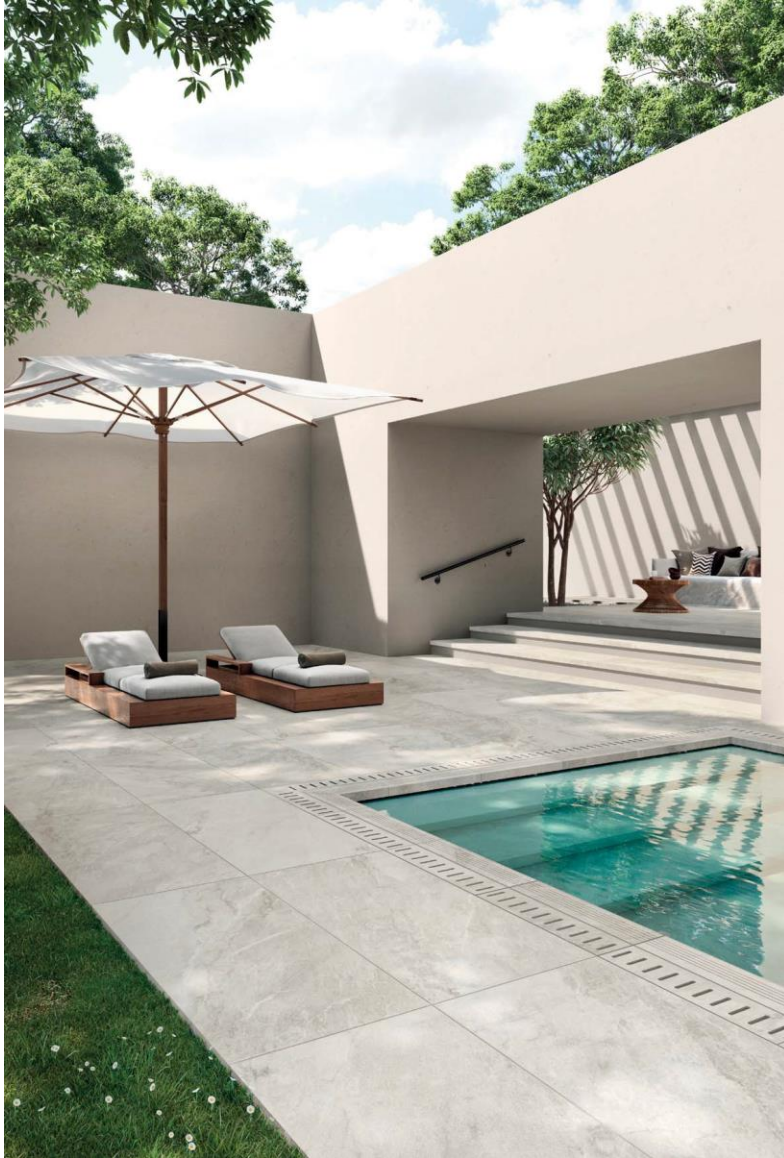

# BLUE SAVOY® decoration 10x60

# FLAVIKER

size 10x60 Blue Savoy, exactly as the wood inspiration, allow the fish bone laydown for floor.

BLUE SAVOY® Grip R11

FLAVIKER

60x120 MOON 20mm

**X20**

BLUE SAVOY® Grip R11

FLAVIKER

60x120 GREY 20mm

**X20**

BLUE SAVOY® Grip R11

FLAVIKER

60x120 GRAPHITE 20mm

**X20**

BLUE SAVOY® Grip R11 60x60

FLAVIKER