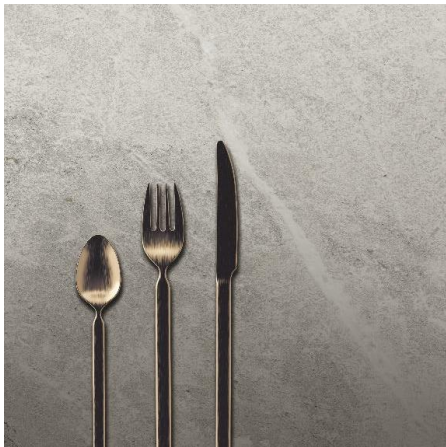

**FLAVIKER**

**FLAVIKER**

**BLUE SAVOY<sup>®</sup>**

**BLUE SAVOY**<sup>®</sup> inspiration

**FLAVIKER**

THE COLLECTION IS INSPIRED BY A GRAY STONE COMING FROM THE FRENCH ALPS, THE ELEGANCE OF THIS MATERIAL CHALLENGES THE FASHIONS AND FIT TO ANY KIND OF CONTEXT EASILY.