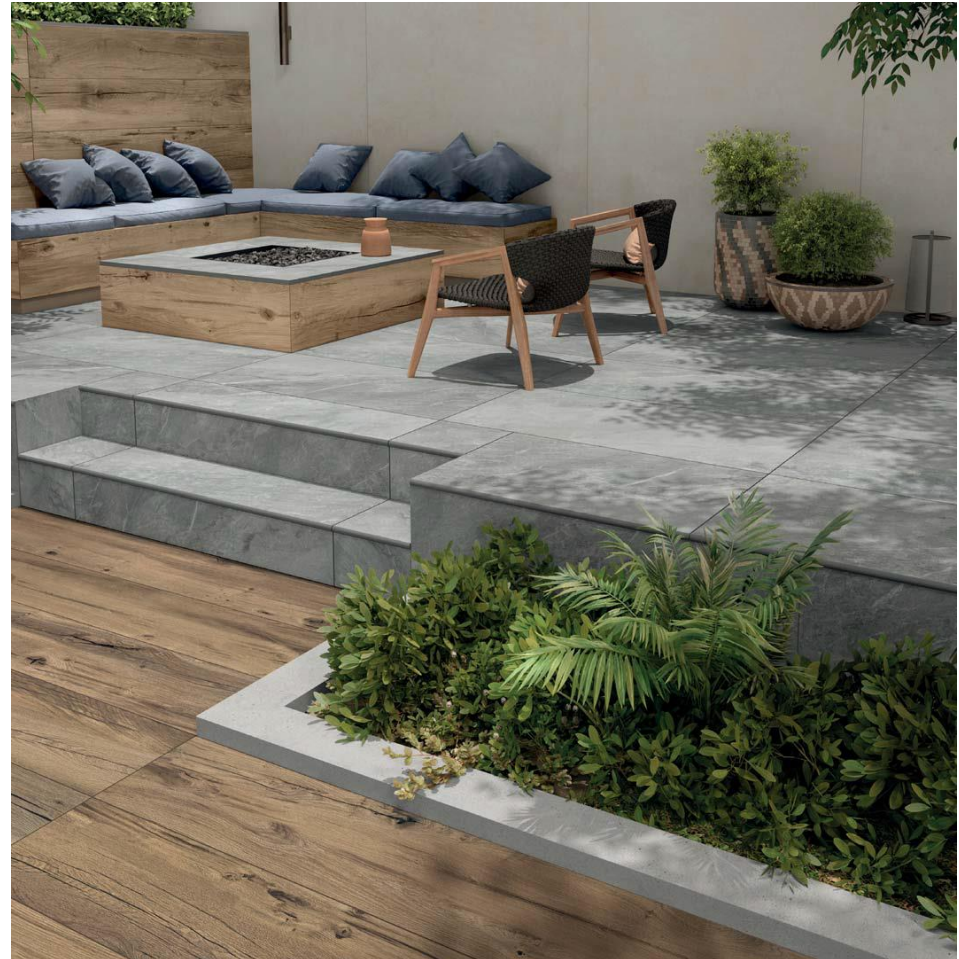

# FLAVIKER

size 10x60 Blue Savoy, exactly as the wood inspiration, allow the fish bone laydown for floor.

BLUE SAVOY® Grip R11

FLAVIKER

60x120 MOON 20mm

**X20**

BLUE SAVOY® Grip R11

FLAVIKER