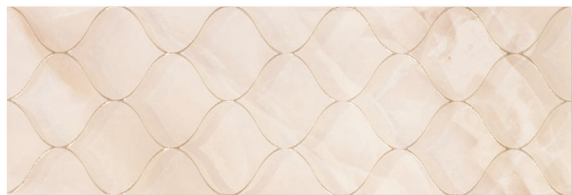

# SELENE LIGHT

187949 Selene Light  
30×90 cm./11.8"×35.4" M924

187994 Divine Light  
30×90 cm./11.8"×35.4" D880

GOLD

187993 Arabesque Light  
30×90 cm./11.8"×35.4" D871

188039 Aurora Light Left  
30×90 cm./11.8"×35.4" ST1020 (= 4 pcs)