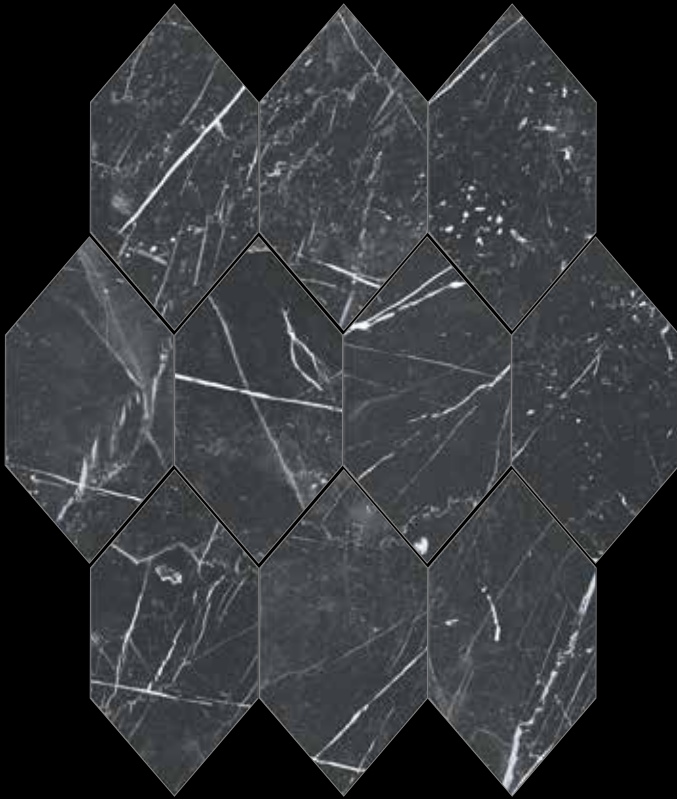

MARQUINA / CALACATTA
KAYAK 17X33

MARQUINA KAYAK