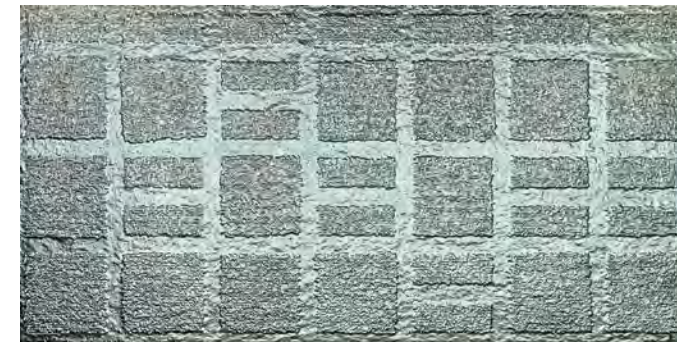

Milano Grey Natural  
49,75x99,55 cm - 19,59"x39,19"

Milano Grey Frame Natural  
49,75x99,55 cm - 19,59"x39,19"

Wall: Milano Grey Natural 99,55 x 99,55 cm

Floor: Milano Ocre Natural 99,55 x 99,55 cm

Milano Silver Stamp\*  
49,75x99,55 cm - 19,59"x39,19"