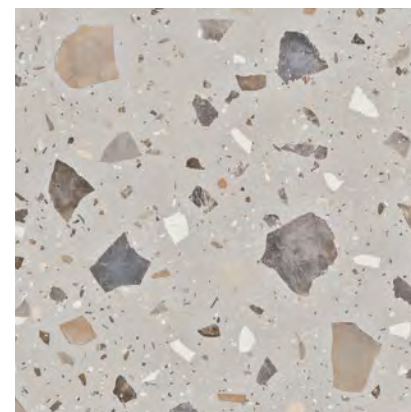

G-3180

Pebble Ivory Nat.  
 Mosaico 5x5  
 29,75 x 29,75 cm  
 11,71" x 11,71"

G-3558

Pebble Grey Natural  
 99,55 x 99,55 cm - 39,19" x 39,19"

G-3284

Pebble Grey Natural  
 59,55 x 59,55 cm - 23,45" x 23,45"