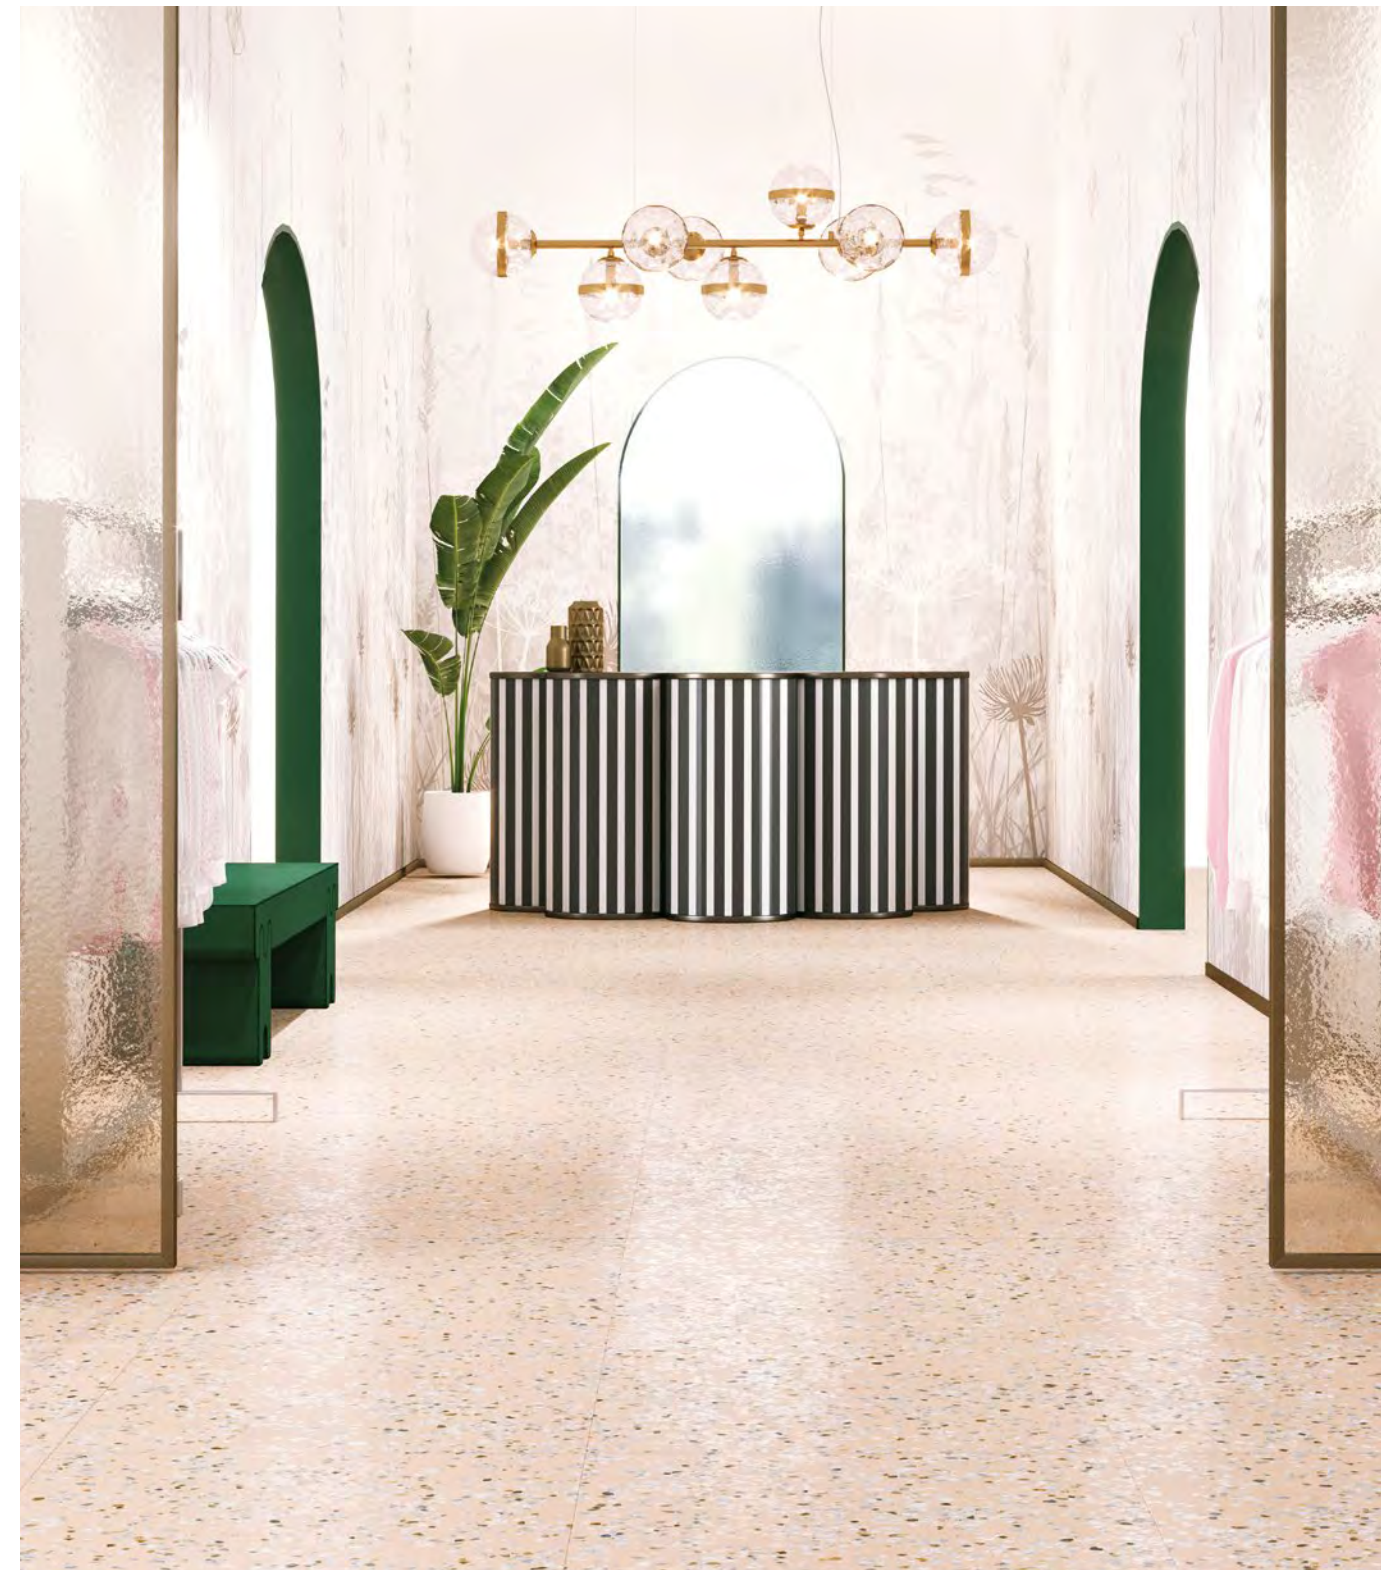

Floor: Trendy Pink Natural 59,55x59,55 cm

UNE-EN 16165 Anexo C (UNE-EN 41901 EX)

CLASE 2

UNE EN 16165 Anexo B (DIN 51130)

R10

ANSI A 137.1-2012

DCOF>0.42

UNE EN 16165 ANEXO C (BS 7976)

PTV>36

Complementary Pieces | Skirting

Piezas Complementarias | Rodapiés

G-2071

Complementary Pieces | Steps

Piezas Complementarias | Peldaños

G-2197
G-2287

Series	Format&Thickness	Unit	Boxes/Pallet	m²/Pallet	m²/Box	Pieces/Box	Kg/Pallet	Kg/Box
Trendy Natural	59,55x59,55x1 cm	m²	36	51,08	1,419	4	1162,75	31,74
Trendy Mosaico 5x5	29,75x29,75 cm	m²	36	22,28	0,619	7	489	12,97
Trendy Rodapie	8x59,55 cm	m²	24	15,912	0,663	14	356	13,86