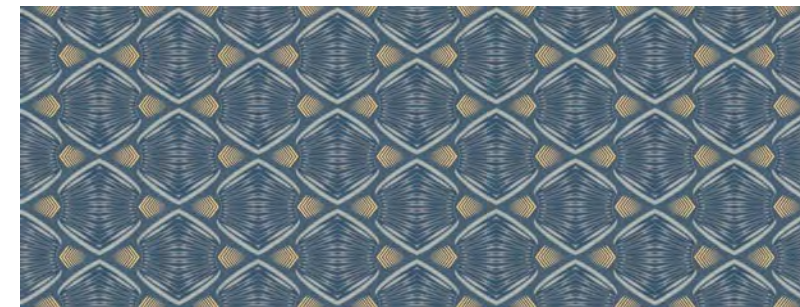

Spring Boards Ornament
44,63x119,3 cm - 17,57"x46,97"

G-3298

G-2115

SPRING CORNER IS AVAILABLE IN CREAM, CORAL, GREEN AND BLUE .
SPRING CORNER ESTÁ DISPONIBLE EN CREAM, CORAL, GREEN Y BLUE