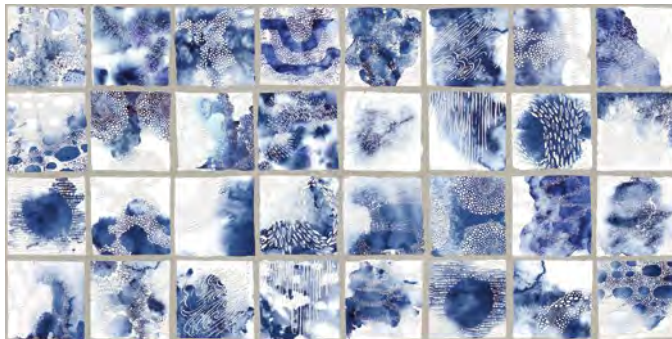

G-2187

Ciment Grey Nat.  
Mosaico 5x5  
29,75x29,75 cm  
11,71"x11,71"

G-3558

Ciment Grey Natural  
49,75x99,55 cm - 19,59"x39,19"

Ciment Grey Formwork Natural  
49,75x99,55 cm - 19,59"x39,19"

G-3208

Ciment Stamp Natural  
49,75x99,55 cm - 19,59"x39,19"