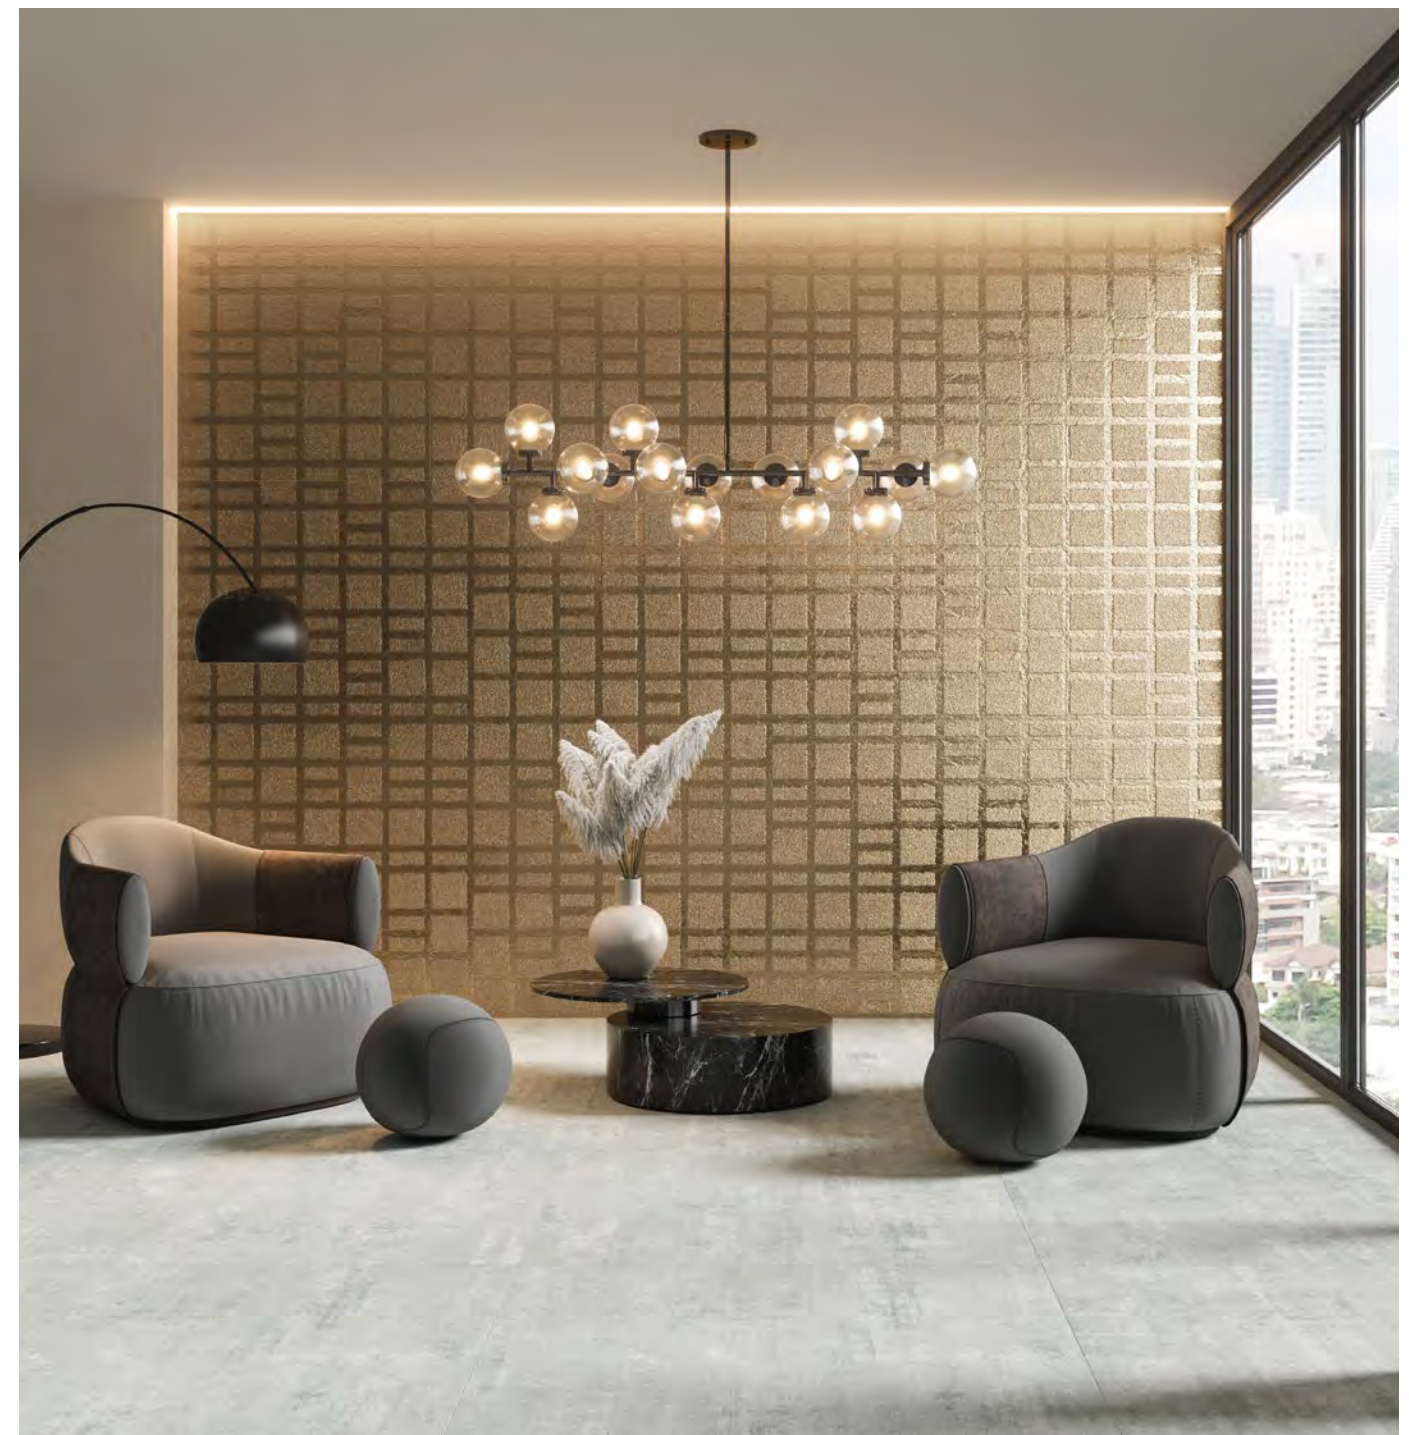

Wall: Milano Titanium Stamp 49,75x99,55 cm

Floor: Milano White Natural 99,55x99,55 cm