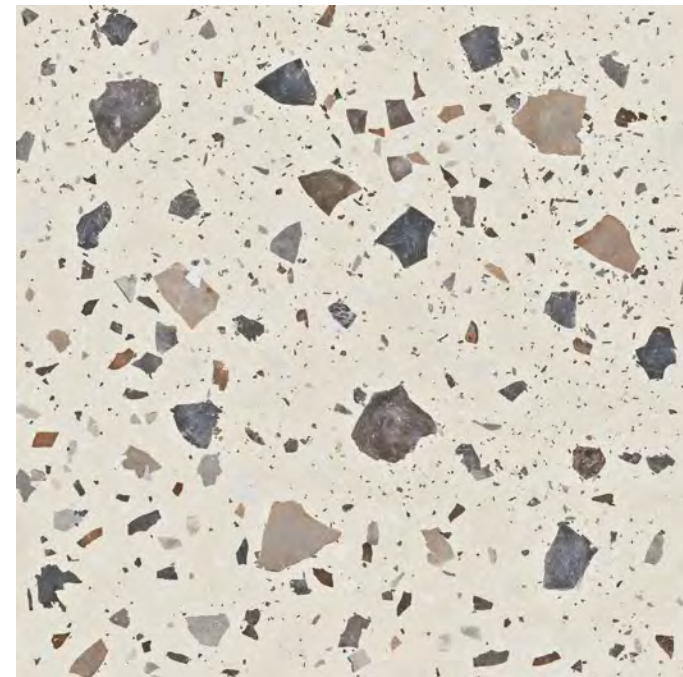

PEBBLE

Porcelain   Rectified   Monocaliber   Double Firing
Porcelánico   Rectificado   Monocalibre   Bicocción

Pebble Ivory Natural
99,55 x 99,55 cm - 39,19" x 39,19"

G-3284