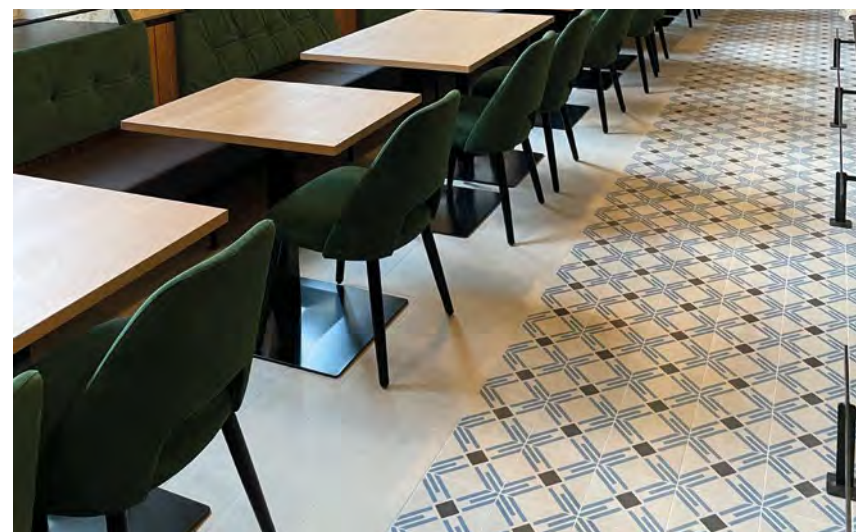

Danube Egon Natural  
59,2x59,2 cm - 23,3"x23,3"

Danube Koloman Natural  
59,2x59,2 cm - 23,3"x23,3"

Danube Oskar Natural  
59,2x59,2 cm - 23,3"x23,3"

Floor: Danube Koloman Natural 59,2x59,2 cm CROWN & SWORD PUB | Vienna