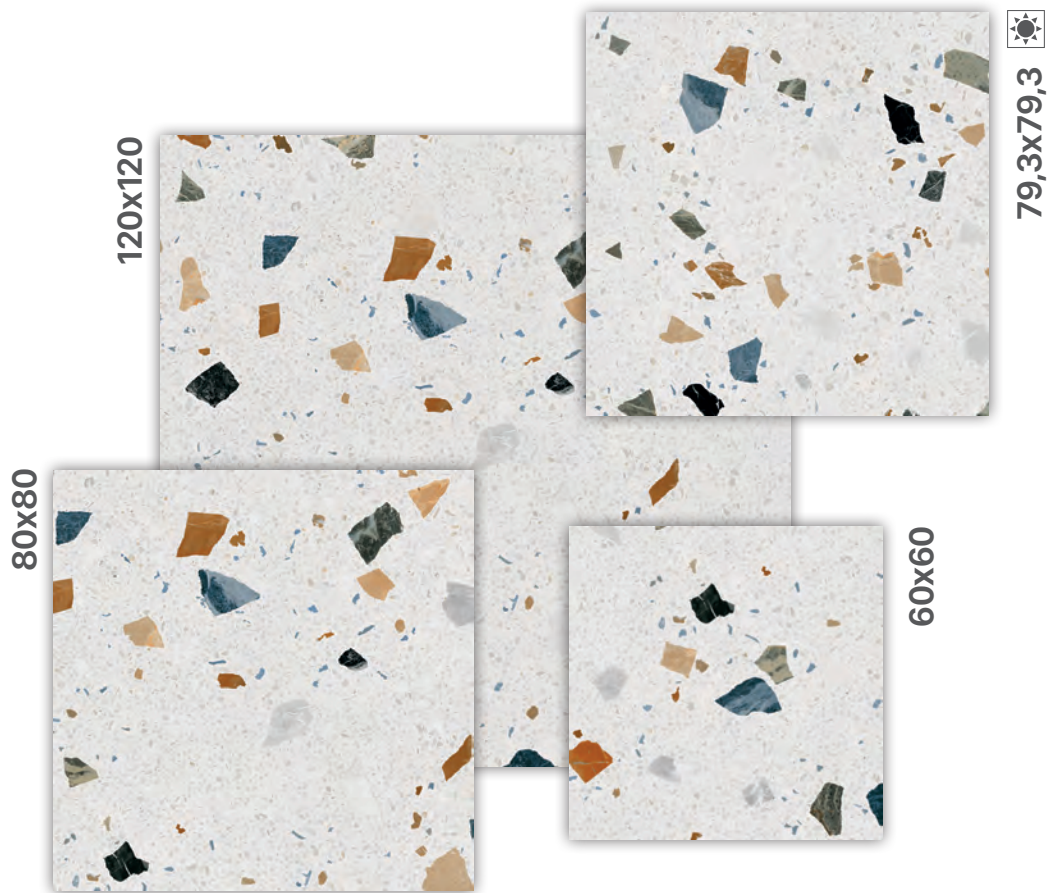

STRACCIATELLA
COLLECTION

ARCANA
CERAMICA

STRACCIATELLA COLLECTION

POLISHED

POLISHED product. It is recommended for residential use, with light pedestrian transit. Surface need to be protected during the installation and it is very important to keep a careful maintenance.

Stracciatella-R Nácar 80x80 cm

60x60 cm
23,6"x 23,6"
R.014

PORCELAIN TILE

Miscela Nácar

Stracciatella Nácar

Miscela Grafito

Stracciatella Grafito

120x120 cm
47,2"x 47,2"
R.055

Stracciatella-R Nácar

Miscela-R Grafito

Stracciatella-R Grafito

79,3x79,3 cm

31,1" x 31,1"

R.053

PORCELAIN TILE

Miscela-R Nácar Polished

Stracciatella-R Nácar Polished

Stracciatella-R Nacar Polished 79,3x79,3 cm

ARCANA CERAMICA S.A.

Reserves the right to delete and amend, either totally or partially, any of the styles, colours, shade, sizes, references and other technical specifications contained in this catalogue without prior notice.