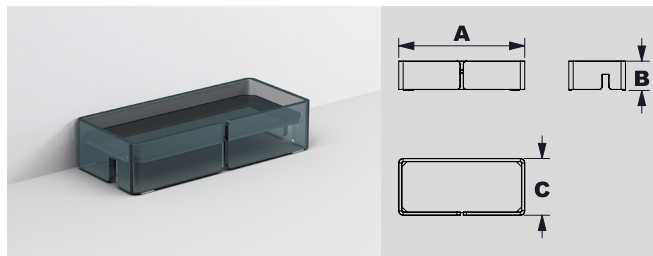

VANITY TRAY COUNTERTOP OR MODULAR

SPORT BLACK Ref. 182527 € 59,00 | A: 200 mm B: 47 mm C: 90 mm