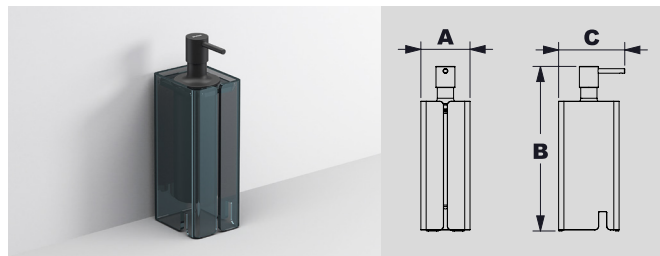

SOAP DISPENSER COUNTERTOP OR MODULAR

SPORT BLACK Ref. 182503 € 90,00 | A: 65 mm B: 218 mm C: 88 mm