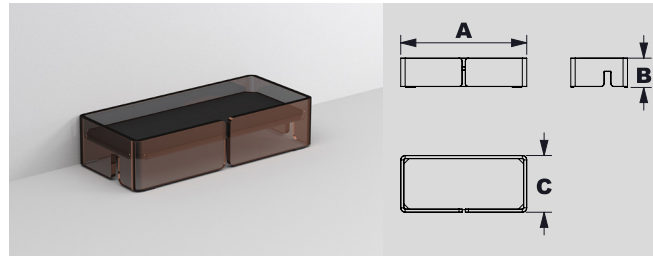

VANITY TRAY COUNTERTOP OR MODULAR

EIGHTIES DARK Ref. 182633 € 59,00 | A: 200 mm B: 47 mm C: 90 mm