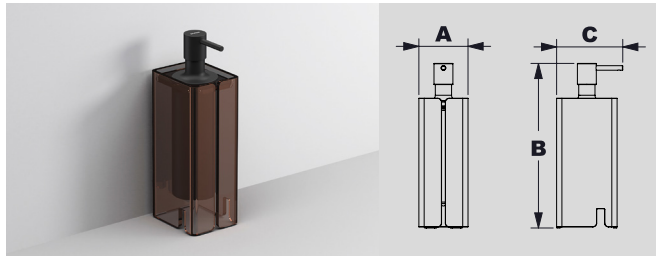

SOAP DISPENSER COUNTERTOP OR MODULAR

EIGHTIES DARK Ref. 182619 € 90,00 | A: 65 mm B: 218 mm C: 88 mm