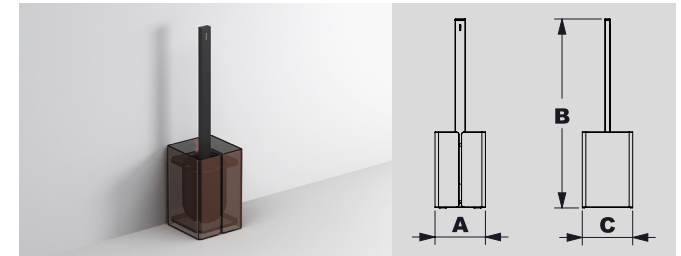

WC BRUSH SET

EIGHTIES DARK Ref. 182640 € 86,00 | A: 100 mm B: 375 mm C: 100 mm