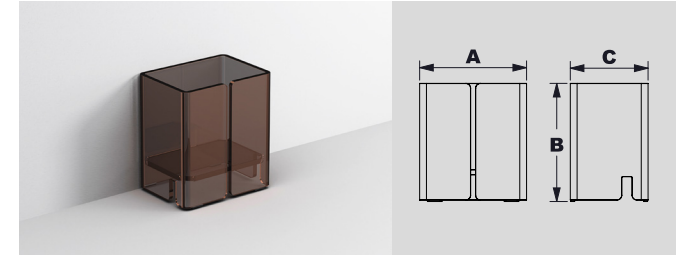

TUMBLER COUNTERTOP OR MODULAR

EIGHTIES DARK Ref. 182626 € 53,00 | A: 110 mm B: 122 mm C: 80 mm