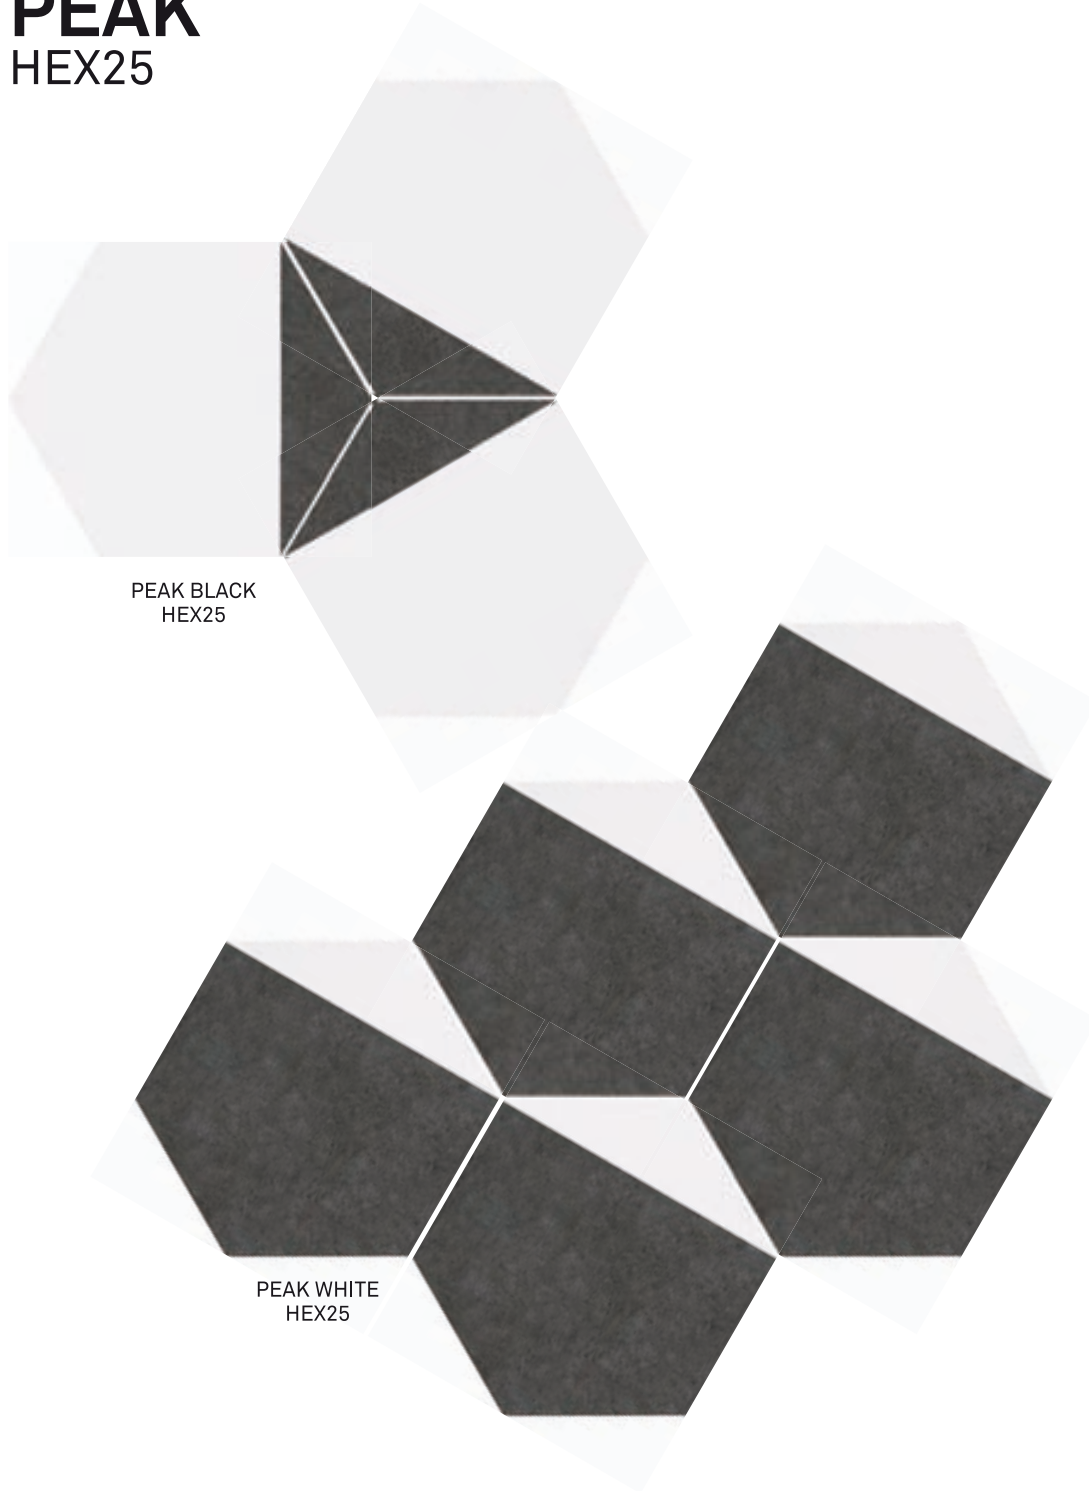

18

PORCELÁNICO
PORCELAIN TILES

TRIDENT BLACK HEX25

PEAK HEX25

PEAK BLACK
HEX25

PEAK WHITE
HEX25

20

PEAK WHITE HEX25