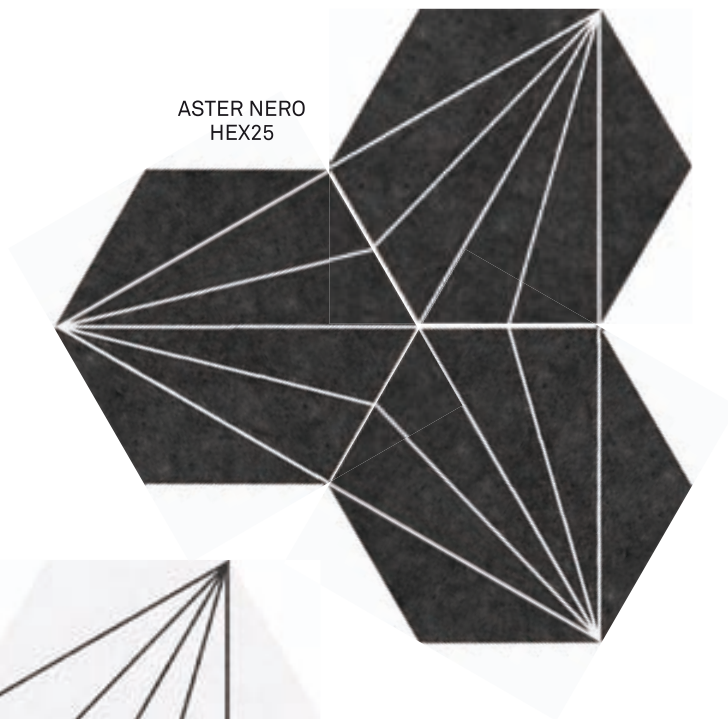

ASTER HEX25

ASTER NERO
HEX25