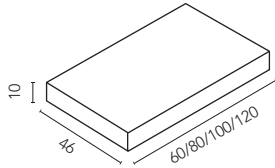

CONSOLE WORKTOP

Not mechanized. Height 10. Depth 45.
BRACKETS NOT INCLUDED.

Console worktop

Finishes	60	80	100	120
RO6	131311	131312	131313	131314
BL20M	131307	131308	131309	131310
	222€	246€	258€	282€