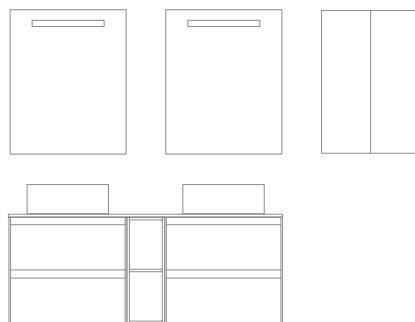

Alfa 4: 2015€
Turn to page 204 for a detailed price breakdown of the composition