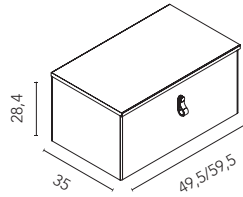

BASE UNIT

Auxiliary unit with lid and without drain protection nor drawer organizer. Doesn't admit washbasin. Depth 35.