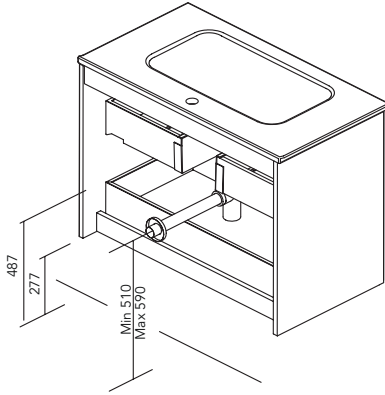

SIPHON PLACEMENT

Logika

2 drawers. Tube depth 7 cm.