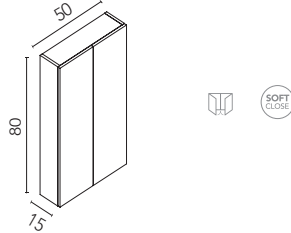

STYLE WALL UNITS

Interior: 2 glass shelves. Depth 15.