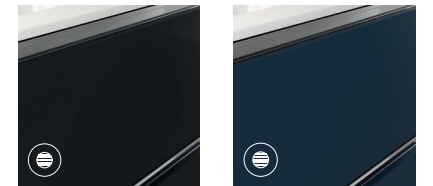

NG3M: Matt Black

AZ6M: Matt Navy Blue

BL22M: Matt White

HANDLE*

White

Chrome

Black

Brushed steel