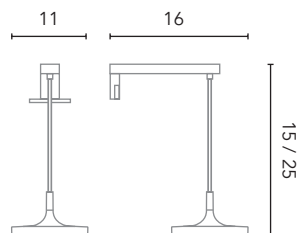

Sunna

	15	25
Code	126339	126217
Price	104€	104€

Power 5W
Lumens 400 LM
Direction natural direct LED light
Temperature 4000 k. Tension 220V - 240V