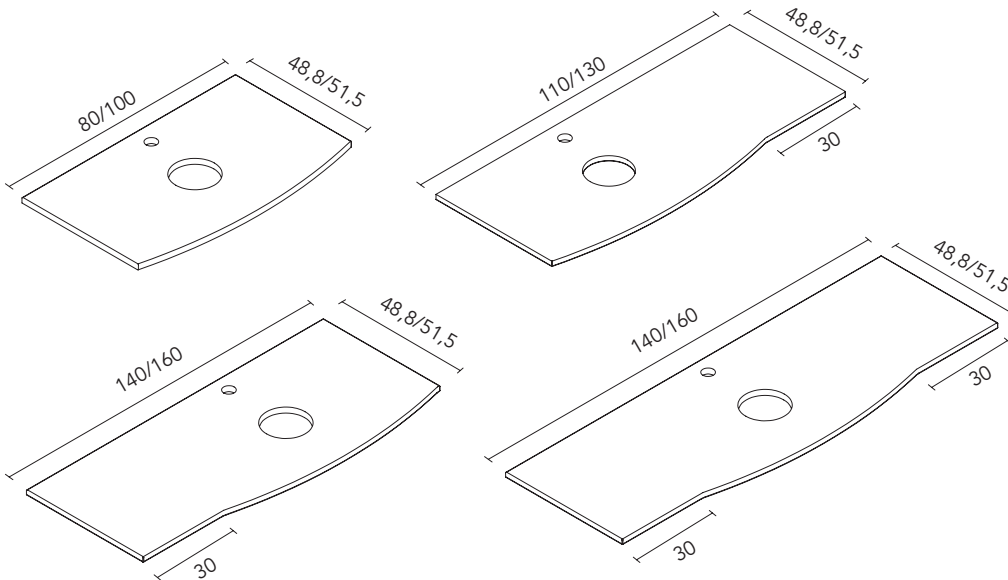

WORKTOPS FOR COUNTERTOP WASHBASINS

Machined worktops, with hole for washbasin and faucet.

The measures given in parenthesis indicate the units necessary for this composition.

Finishes	80	100	110 L (80+30)	110 R (30+80)	130 L (100+30)	130 R (30+100)	140 (30+80+30)	160 (30+100+30)
BL19	126502	126506	126510	126514	126518	126522	126526	126530
RO6	126503	126507	126511	126515	126519	126523	126527	126531
MA15M	126504	126508	126512	126516	126520	126524	126528	126532
BL20M	126505	126509	126513	126517	126521	126525	126529	126533
	96€	111€	124€	124€	139€	139€	146€	162€
Mineral Cover	126534	126537	126540	126543	126546	126549	126552	126555
	236€	275€	295€	295€	334€	334€	393€	459€
Marble Stone	126535	126538	126541	126544	126547	126550	126553	126556
	411€	502€	547€	547€	723€	723€	765€	850€

Washbasins available in page 230.

Measurements of the dimensions in cm.

Ceramic washbasin

Solid Surface washbasin

Wrapping foil in 3D