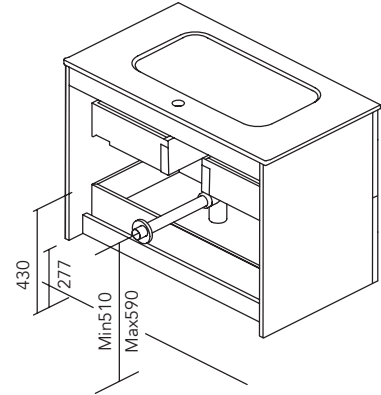

Econic

2 drawers. Tube depth 7 cm.