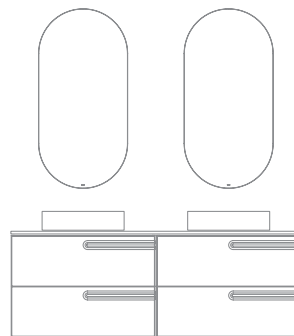

Econic

Grey Vintage

160 (80+80)

Econic 4: **2579€**
Turn to page 86 for a detailed price breakdown of the composition.