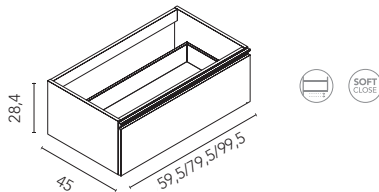

For sizes from 60 to 120cm (with centered sink or without sink): 2 brackets. For 120cm (with displaced sink or two sinks): 3 brackets.

Brackets

1U
126899
41€

BASE UNITS

Auxiliary unit, no lid. Doesn't admit washbasin. Depth 45.
HANDLE NOT INCLUDED.