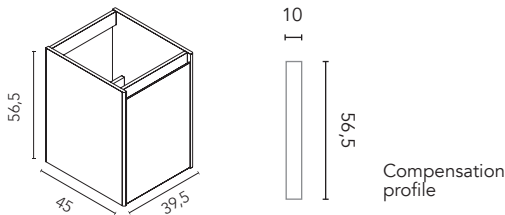

BASE UNIT

Auxiliary unit, without lid. Depth 45. Interior: 1 glass shelf.

OPEN MODULE

Gloss lacquered / Matt lacquered. Depth 45. Thickness 1,3.

Base unit 1 door

Finishes	40 1D L	40 1D R	Profile
BL18B	127456	127451	128612
RO5	127458	127453	128624
FR2	127457	127452	128616
BL20M	127459	127454	128614
MA15M	127460	127455	128620
AZ9M	130671	130672	130816
	214€	214€	44€

Module 2 gaps

Finishes	20
Gloss White	126679
Matt White	127987
Matt Black	127985
Matt Sand	126983
	103€