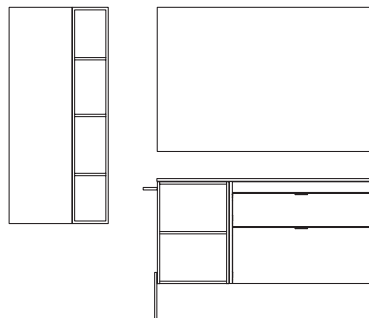

LOGIKA

COLLECTION

MODULAR

Royo®

Logika 120 cm. Open module 40 2 gaps. Unit 80 2 drawers. Handles Matt White. Built-in washbasin Solid Sky 120. Mirror Blaze 120. Legs Logika Matt White. Towel holder Sumi Matt White. Column Dupla 35 1 door. Open column Dupla 20 4 gaps.

Logika

Artic Walnut
H. Matt White

120 (40+80)

Logika 1: **1989€**
Turn to page 52 for a detailed price breakdown of the composition

Logika 180 cm. Base Unit 40 1 door. Unit 100 2 drawers. Wardrobe module 40 1 drawer. Handles Matt Anthracite. Worktop melamine 180. Ceramic countertop washbasin Block Black. Mirror Aine 100. Shelves Square Matt Black. Column Logika 30 2 doors.