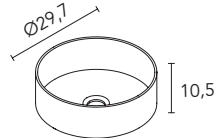

COUNTERTOP WASHBASINS

Sun Mini (ceramic)

Sink depth 10,5.

Finishes	30
Gloss White	126996
Sand Matt	127158
118€