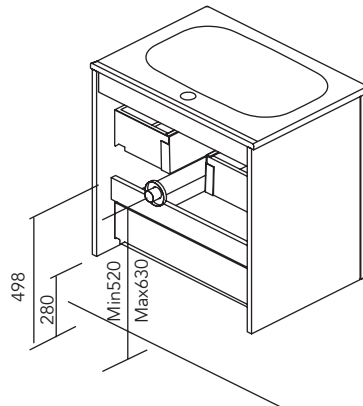

2 drawers. Tube depth 5,5 cm.