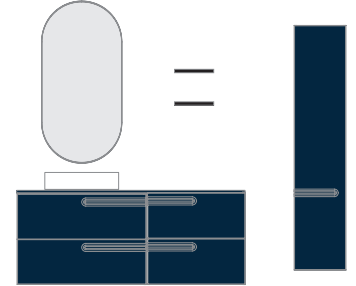

Econic 6

Matt Navy Blue
140 (80+60)
Page 72-75

Ref.	Description	PVP
128949	Unit 80 Econic 2 drawers	450€
128973	Base unit 60 Econic 2 drawers L	390€
129918	Countertop washbasin 140 Matt Navy Blue	143€
127553	Washbasin Oval	274€
128864	Mirror 50 Axis	389€
C0074806	Shelves NAVY Blue (2 units)	232€
Total composition		1878€
128997	Column 35 1 door L	329€