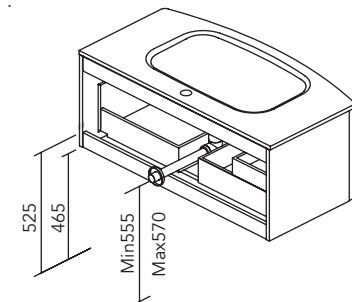

Wave

1 drawer. Tube depth 7 cm