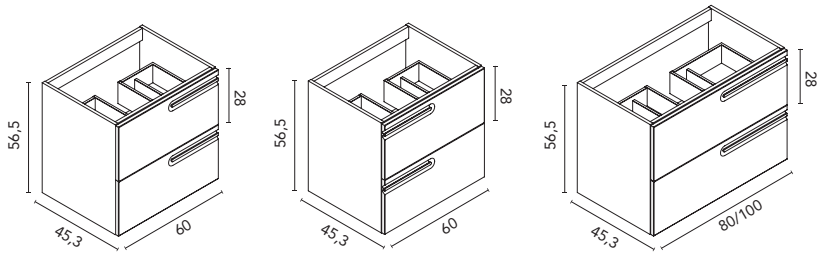

FURNITURE

Unit with drain protection and drawer organizer. Depth 45.