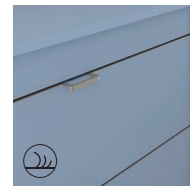

AZ8: Talc Blue Pure