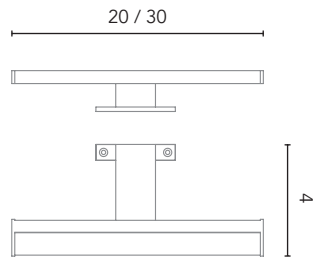

Uri

	20	30
Code	126073	126266
Price	46€	73€

Power 3W (20) / 4W (30)
Lumens 300 LM (20) / 400 LM (30)
Direction natural direct LED light
Temperature 4000 k. Tension 220V - 240V