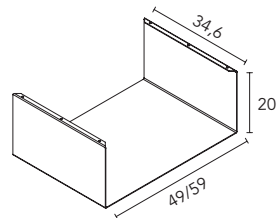

METAL SHELF

Lacquered. Depth 35.