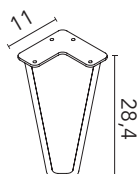

Wire

Height 28,4. 2 units. 1cm Thickness.

Finishes	
Matt White	127250
Matt Black	127038
32€	
Chrome	127249
45€