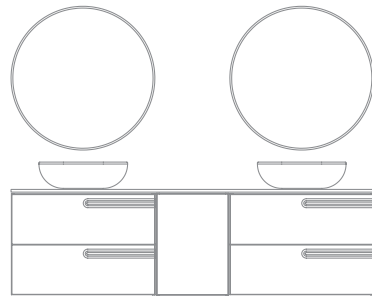

Econic

Matt Black

200 (80+40+80)

Econic 5: **2920€**
Turn to page 86 for a detailed price
breakdown of the composition.