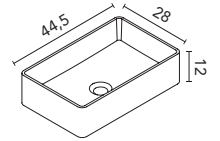

Taos (Solid Surface)

Sink depth 12.

Finish	44,5
Matt White	126290
219€