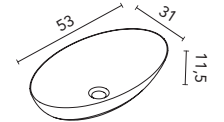

Volta (Solid Surface)

Sink depth 11,5.

Finish	53
Matt White	126724
219€