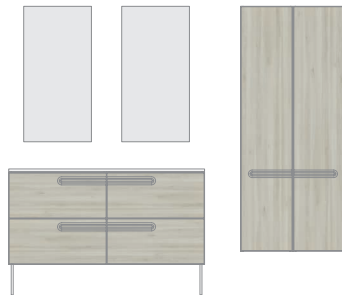

Econic 7

Nature White
120 (60+60)
Page 76-77

Ref.	Description	PVP
131523	Unit 60 Econic 2 drawers R	420€
131526	Unit 60 Econic 2 drawers L	420€
129263	Countertop washbasin 120 Enzo Matt White	586€
130351	Mirror 50 Blaze (2 units)	510€
128798	Legs Lite White	31€
Total composition		1967€
131547	Column 35 1 door R	329€
131550	Column 35 1 door L	329€