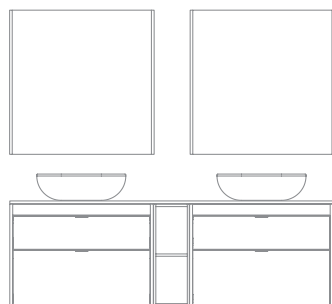

Logika

Eternity Oak
H. Anthracite

180 (80+20+80)

Logika 3: **2343€**
Turn to page 52 for a detailed price breakdown of the composition