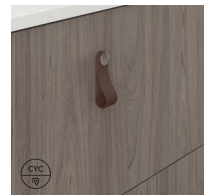

OL1: Grey Elm
M: Brown handle