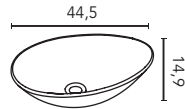

COUNTERTOP WASHBASINS

Galaxy (ceramic)

Sink depth 14.

Finish	44,5
Gloss White	116985
120€