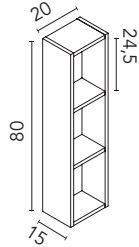

AUXILIAIRES DUPLA

Open wall unit

Depth 20. 1,6 cm Thickness. 3 shelves. Melamine and matt lacquered.

Finishes		20x120
NO17		130930
NO18		130931
NO19		130932
VD19		130927
TE4		130928
AZ8M		130929
		105€
Sand Matt		130934
Matt White		130933
		150€