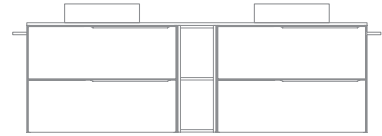

Mio

Matt White

180 (60+60+60)

Mio 3: 3538€
Turn to page 118 for a detailed price breakdown of the composition

Mio

Grey Elm
Matt Sand
180 (80+20+80)

Mio 4: 3279€
Turn to page 118 for a detailed price breakdown of the composition