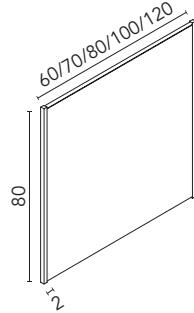

MIRRORS WITH LIGHT

LED SAMSUNG

Aine

60	70	80	100	120
130593	130611	130594	130595	130596
258€	272€	283€	309€	338€

Directly illuminated LED light, completely hidden by black diffusers. Led strip 120 Led/m.
Temperature: 5700K.
Matt Black profiles/diffuser.
On/off button.

Measurements in cm.

ECO

LED light

IP44 Class II

On-Off sensor

Anti-fog mirror

Mirror with integrated light