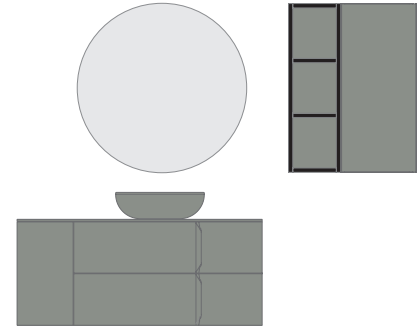

Wave 4

Matt Sand
130 (30+100)
Page 132-133

Ref.	Description	PVP
126496	Wave se unit 1 door 30 L	183€
126480	Wave unit 2 drawers 100	602€
126524	Worktop 130 (30+100) Matt Sand	139€
126289	Washbasin Block Sand	274€
125523	Mirror 90 Lua	381€
Total composition		1579€
C0074816	Open wall unit Square 25	347€
126726	Style wall unit 1 door 35	156€