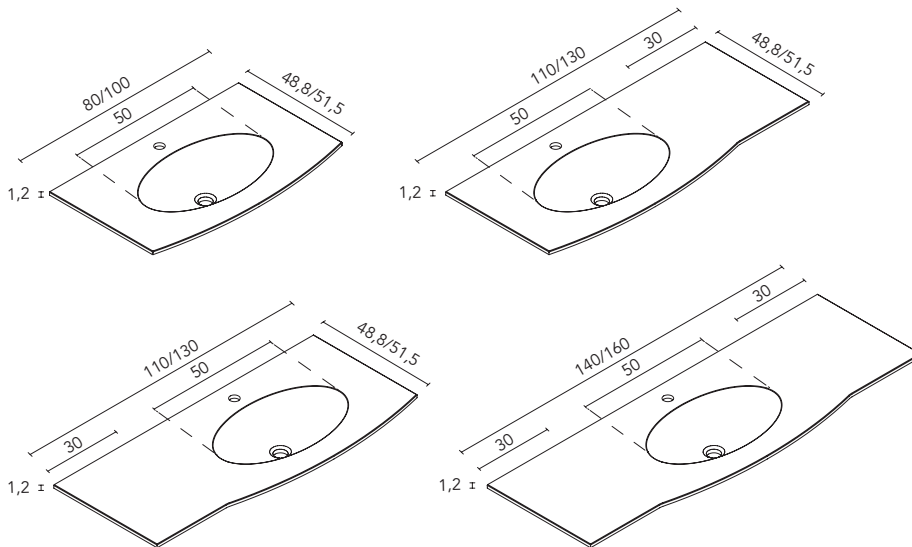

Trend (ceramic)

Gloss finish. Sink depth 15. Thickness 2.

Gloss White

Worktop Trend 80-100

80	100
123067	123068
201€	256€

Gloob (Solid Surface)

Matt finish. Sink depth 12. Thickness 1,2.

The measures given in parenthesis indicate the units necessary for this composition.