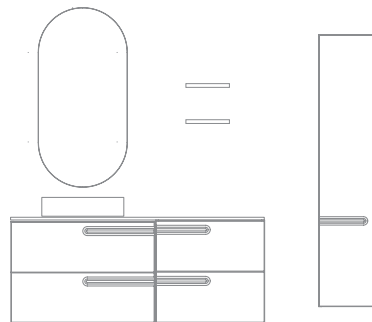

Eonic

Matt Navy Blue

140 (80+60)

Eonic 6: **2207€**
Turn to page 86 for a detailed price breakdown of the composition.