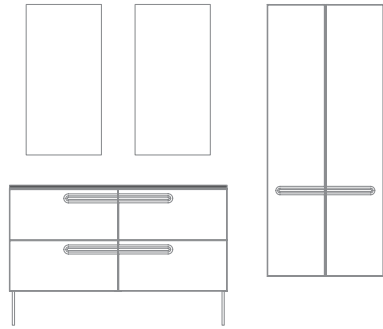

Econic

White Nature

120 (60+60)

Econic 7: 3927€
Turn to page 86 for a detailed price breakdown of the composition.