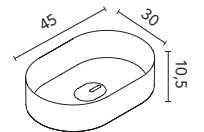

Volta (Solid Surface)

Sink depth 11,5.

Finish	53
Matt White	126724
219€	

Nysa (ceramic)

Sink depth 12,5.

Finish	35
Gloss White	125816
120€	

Oval (Solid Surface)

Sink depth 10,5. Includes screen-printed trim in the same finish as the washbasin.