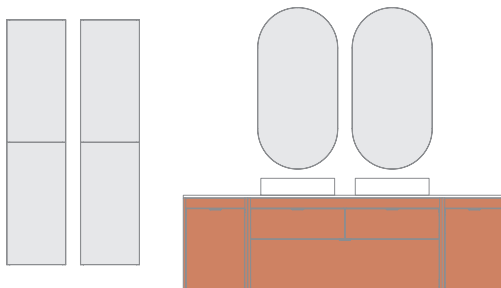

Logika 7

Terracotta Pure. Matt White
200 (40+120+40)
Page 44-47

Ref.	Description	PVP
130336	Wardrobe module 40 1 drawer	295€
130330	Unit 120 Logika 3 drawers	580€
131372	Base Unit 40 Logika 1 door	165€
131496	Handle 40 White (x2)	52€
130544	Handle 120 3 drawers White	105€
126298	Worktop 200 Mineral Cover	433€
127553	Washbasin Oval White (x2)	548€
128864	Mirror 50 Axis (x2)	778€
Total composition		2567€
128580	Column 35 Mirror 2 doors (x2)	808€