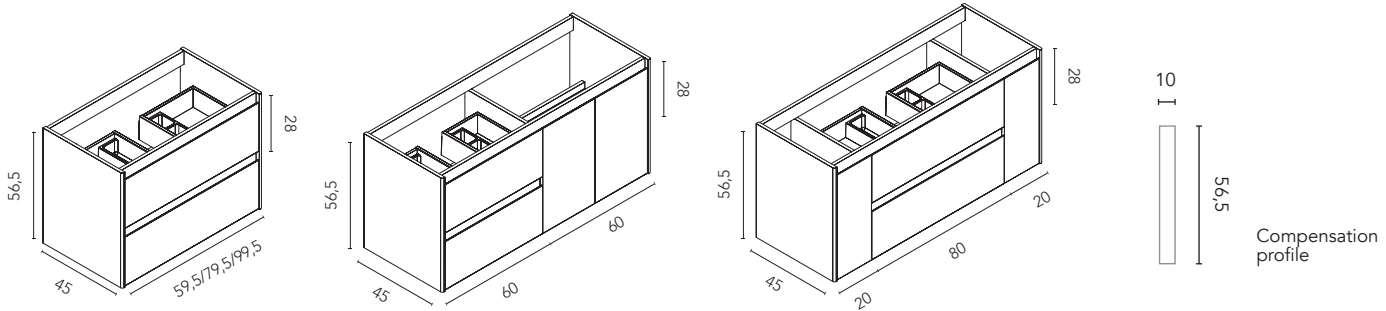

Alfa

Samara Ash

140 (100+40)

Alfa 6: **1625€**
Turn to page 204 for a detailed price breakdown of the composition

FURNITURE

Unit with drain protection and drawer organizer. Depth 45.

Furniture 2 drawers / 2 drawers 2 doors / 1 door 2 drawers 1 door