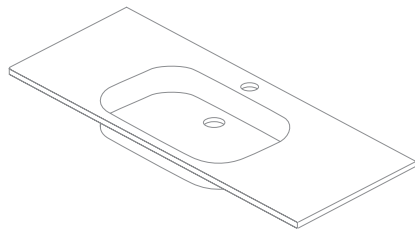

TYPES OF WORKTOPS

Worktops with built-in washbasins