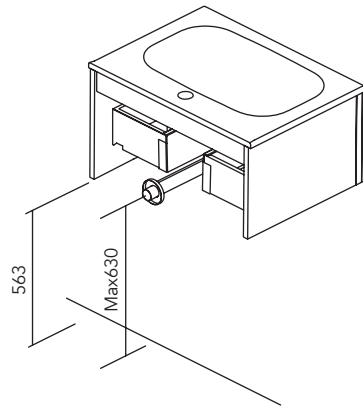

Mio

1 drawer. Tube depth 5,5 cm.