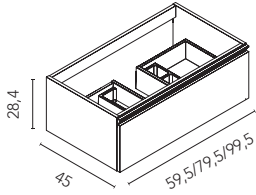

FURNITURE

Unit with drain protection and drawer organizer. Depth 45
HANDLE NOT INCLUDED.

Compensation profile