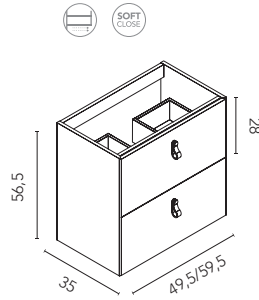

FURNITURE

Unit with drain protection and drawer organizer. Depth 35.