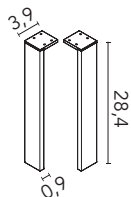

LEGS

Lite

Height 28,4. 2 units. Placement in two positions, both front and profile.

Finishes	
Matt White	128798
Matt Black	128799
31€	
Chrome	128797
Brushed steel	128341
Brushed gold	128342
37€