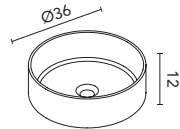

Sun (ceramic)

Sink depth 12.