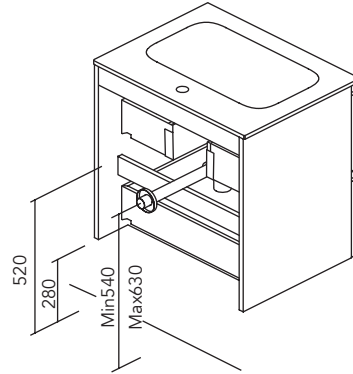

2 drawers. Tube depth 7 cm.