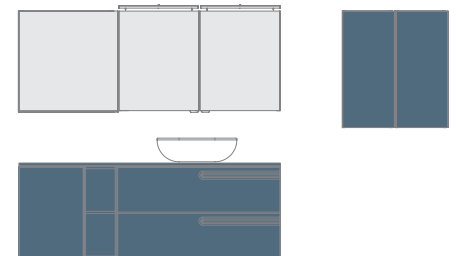

Econic 8

Vapor Blue
160 (40+20+100)
Page 78-81

Ref.	Description	PVP
128990	Base unit 40 Dupla 1 door	235€
129962	Base unit 20 Econic 2 gaps	200€
128958	Unit 100 Econic 2 drawers	480€
129927	Worktop 160 Vapor Blue	158€
128822	Washbasin Block Cotton	274€
126710	Mirror 60 Fenix	74€
126563	Mirror shelf 60 Fenix	59€
C0075617	Mirror cabinet 50 Fenix with light Limit 50 (2 un.)	814€
Total composition		2294€
129911	Style wall unit 50 2 doors	170€