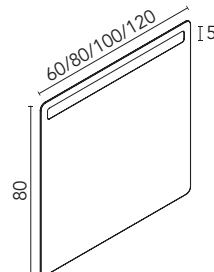

Lys

60	80	100	120
128123	128124	128125	128126
173€	208€	231€	265€

Direct natural LED light. Polished glass. Temperature: 4000k. 36 000 h of light. Easy installation. Tension: 220V-240V / Frequency : 50-60 Hz. Power: 7W (60) ; 10W (80); 12W (100); 14W (120). Lumens : 610 lm (60) ; 730LM(80); 820LM(100); 985LM (120). Depth: 2,3 cm.