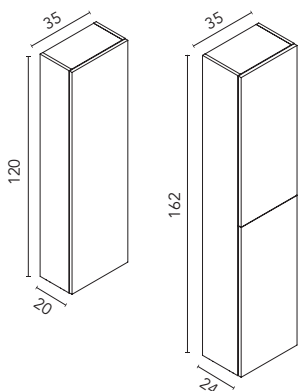

Finishes	35x120	35x162	Finishes	35x120	35x162
NO17	130904	130893	MA15M	130908	130897
NO18	130905	130894	BL20M	130907	130896
NO19	130906	130895	MA23M	130910	130899
VD19	130901	130890	AZ9M	130909	130898
TE4	130902	130891		270€	315€
AZ8M	130903	130892			
	195€	240€