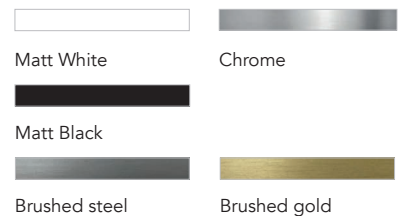

FINISHES

WORKTOP

RO6: Nature Beige

BL20M: Matt White

UNIT BASE

RO6: Nature Beige

BL22M: Matt White

HANDLE*