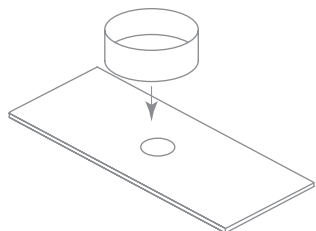

*Unit without handle. Need to choose length and finish with the order.

MACHINED WORKTOP FOR COUNTERTOP WASHBASIN

Depth 46. Worktops valid only for 60, 70, 80 and 100 modules with central basin.
Thickness worktops melamine: 1,6