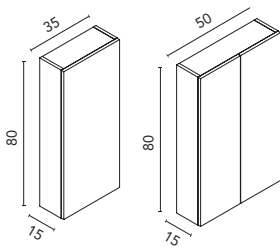

AUXILIAIRES STYLE

Wall unit

Depth 15. 2 shelves. Doors with soft close system.

Finishes	35 1D	50 2D
BL1B	123237	123241
BL22M	128194	128200
GR16B	123238	123242
AZ6M	128196	128202
NG3M	128197	128203
AZ7M	129907	129911
VD18M	129908	129912
GR45M	129909	129913
TE1M	129910	129914
GR21	125317	125318
NO14	123240	123244
NO18	130343	130347
RO12	129294	129293
NO20	131582	131583
BL26	130340	130344
VD19	129830	129829
TE4	130341	130345
AZ8	130342	130346
134€	170€	

Finishes	35 1D	50 2D
BL18B	127180	127188
BL20M	126725	126727
MA15M	126726	126728
RO8	128198	128204
RO5	127182	127190
FR2	127181	127189
OL1	128199	128205
BL19	125808	125812
RO6	125296	125299
156€	183€	

BL1B: Gloss White   BL22M: Matt White   GR16B: Gloss Anthracite

AZ6M: Matt Navy Blue   NG3M: Matt Black   AZ27M: Vapor Blue

VD18M: Green Forest   GR45M: Grey Vintage   TE1M: Terracotta

GR21: Sandy Grey   NO14: Sandy Walnut   NO18: Arctic Walnut

RO12: Oak Eternity   NO20: Hickory Nature   BL26: Matt White Pure

VD19: Green Pure   TE4: Terracotta Pure   AZ8: Blue Talc Pure

BL18B: Gloss White   BL20M: Matt White   MA15M: Sand Matt

RO8: Oak White   RO5: Nordic Oak   FR2: Samara Ash

OL1: Grey Elm   BL19: Nature White   RO6: Nature Beige