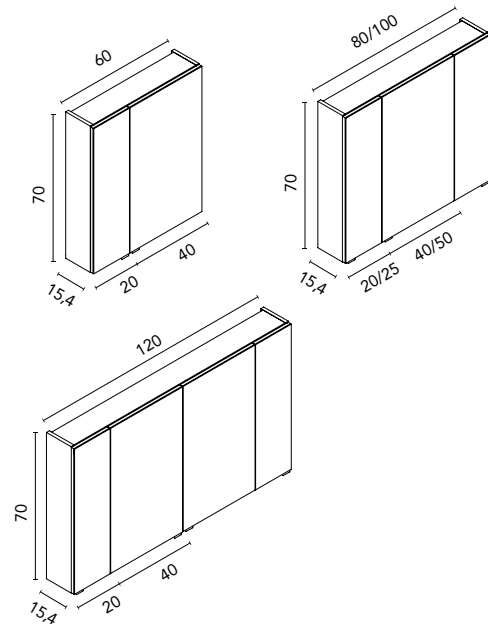

Apolo

Depth 15,4. Mirror cabinet with soft-closing hinges. Profile available in two finishes, White lacquered and metallic Grey melamine. Integrated LED light. Includes combobox (plug + switch). Interior: 2 glass shelves.