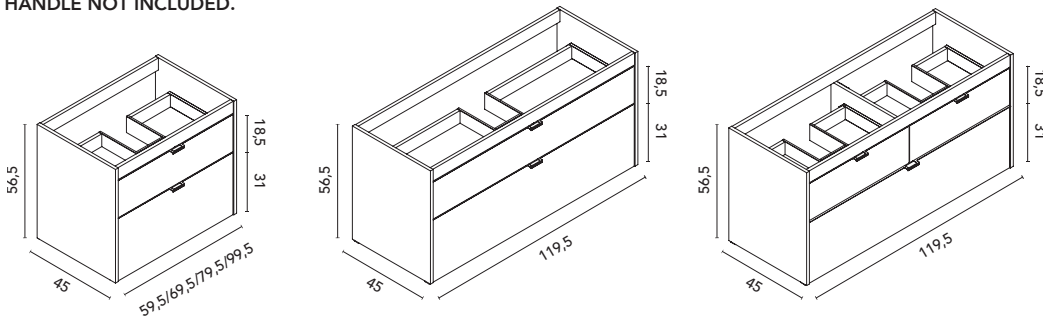

FURNITURE

Unit with drain protection and drawer organizer. Depth 45.
HANDLE NOT INCLUDED.

Unit 2 drawers / 3 drawers

Finishes	60 2Dr	70 2Dr	80 2Dr	100 2Dr	120 2Dr	120 3Dr
NO18	130303	130309	130315	130321	130327	130333
RO12	130302	130308	130314	130320	130326	130332
VD19	130299	130305	130311	130317	130323	130329
AZ8	130301	130307	130313	130319	130325	130331
TE4	130300	130306	130312	130318	130324	130330
BL26	130298	130304	130310	130316	130322	130328
	385€	396€	408€	431€	468€	580€