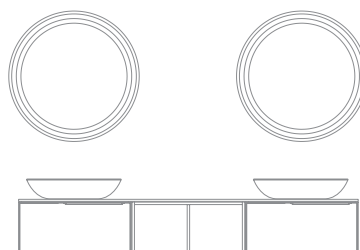

Mio

Matt White

180 (60+60+60)

Mio 3: 3538€
Turn to page 118 for a detailed price breakdown of the composition