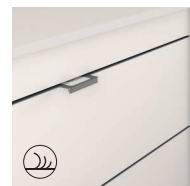

BL26: White Pure

HANDLE*

*Unit without handle. Need to choose length and finish with the order.