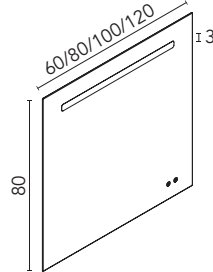

MIRRORS WITH LIGHT

Boira