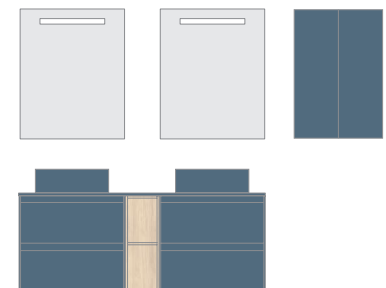

Alfa 4

Blue Ocean. Artic Walnut

140 (60+20+60)

Page 190-193

Ref.	Description	PVP
130663	Unit 60 Alfa 2 drawers (2 units)	680€
130869	Base unit 20 Logika 2 gaps	103€
131272	Worktop PVC 140 Blue Ocean	155€
130633	Washbasin Sun Ocean (2 units)	548€
128123	Mirror Lys 60 (2 units)	346€
Total composition		1832€
130967	Wall unit Dupla 50 2 doors	183€