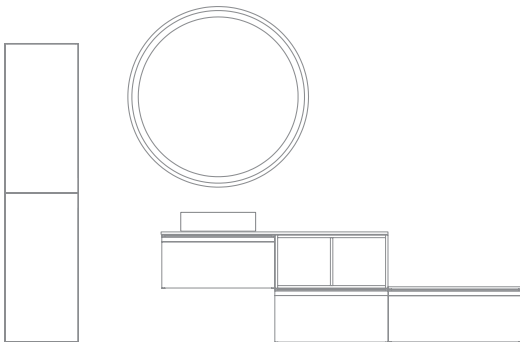

Vida

Sandy Grey
Matt White
200 (60+60+80)

Vida 2: 1941€
Turn to page 176 for a detailed price breakdown of the composition