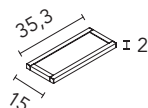

Shelf

Structure in Matt Black. 2cm Thickness.

Finishes	
BL1B	C0074798
GR16B	C0074799
GR21	C0074801
NO14	C0074802
FR2	C0074803
RO5	C0074804
MA15M	C0074805
104€	

Finishes	
BL20M	C0074800
AZ6M	C0074806
NG3M	C0074807
116€