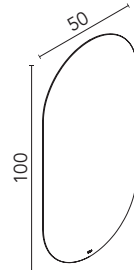

MIRRORS WITH LIGHT

Axis

LED SAMSUNG

50
128864
389€

Natural ambient LED light. PVC back. Rectangular polished glass with rounded edges. Temperature: 4000k. 36 000 h of light. Easy installation. Depth: 3cm. Screen-printed mirror.