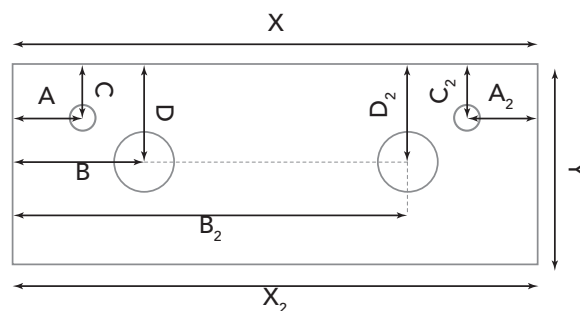

Worktop with double sink with sink and faucet hole