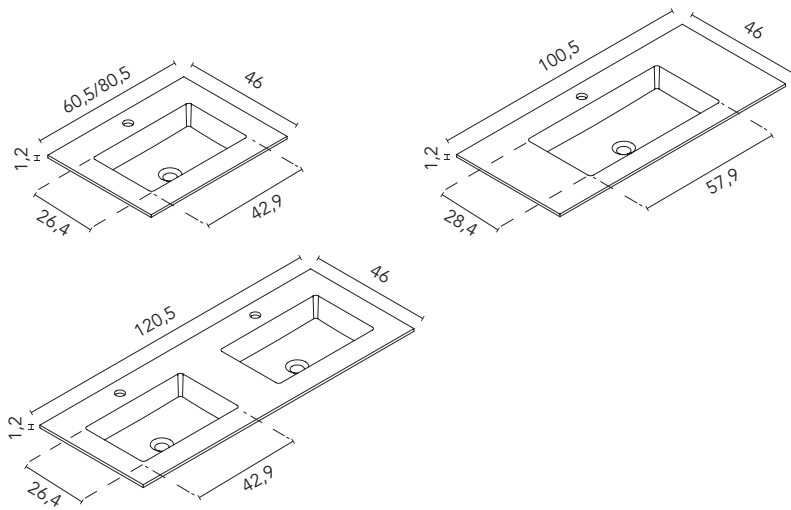

BUILT-IN WASHBASINS

Sky Slate (Gel Coat)

Matt finish. Sink depth 12. Thickness 1,2.

Worktop Sky Slate 60-80-100-120

Finishes		60	80	100+	120 2S (60+60)
Pure White	With faucet hole	129885	129886	129887	129888
Dark White	With faucet hole	129889	129890	129891	129892
Piombo	With faucet hole	129893	129894	129895	129896
Sand	With faucet hole	129897	129898	129899	129900
Green	With faucet hole	129901	129902	129903	129904
		400€	440€	480€	590€