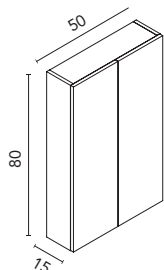

Finishes	35 1D	50 2D
NO17	130951	130962
NO18	130952	130963
NO19	130953	130964
VD19	130948	130959
TE4	130949	130960
AZ8M	130950	130961
		157€
		184€

Finishes	35 1D	50 2D
MA15M	130955	130966
BL20M	130954	130965
MA23M	130957	130968
AZ9M	130956	130967
		157€
		184€