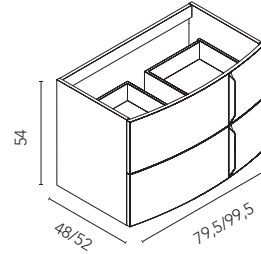

Wave

Matt Sand

130 (30+100)

Wave 4: **2082€**
 Turn to page 136 for a detailed price
 breakdown of the composition

FURNITURE

Depth 48 / 52. For single-drawer cabinets, 1 organiser box is included, for two-drawer cabinets, 2 organiser boxes are included.