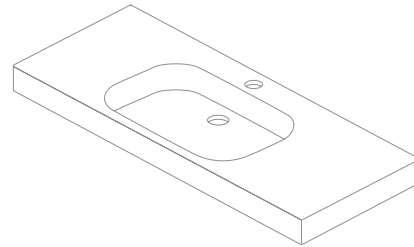

Worktop with console built-in washbasin