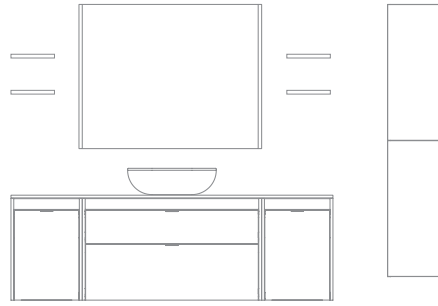

Logika

Green Pure
H. Anthracite

180 (40+100+40)

Logika 2: **2489 €**

Turn to page 52 for a detailed price breakdown of the composition