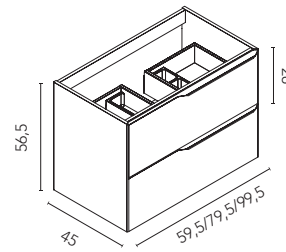

FURNITURE

Unit with drain protection and drawer organizer. Depth 45.