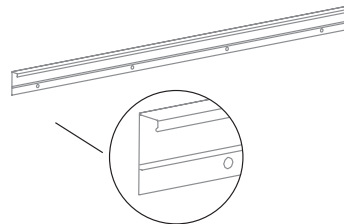

HANDLE

1 unit. It must be customized with a handle for each drawer.

Handle

Finishes	60	80	100
White	126744	126747	126750
Chrome	126745	126748	126751
Black	126746	126749	126752
	13€	26€	35€
Brushed steel	128334	128335	128336
Brushed gold	128338	128339	128340
	16€	30€	41€