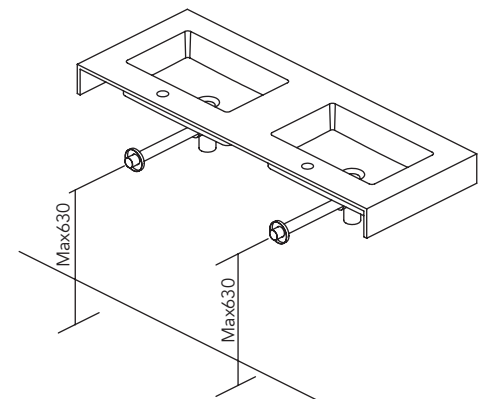

2 drawers. Tube depth 5,5 cm.

Wave

1 drawer. Tube depth 7 cm

2 drawers. Tube depth 7 cm.

Sky console

Tube depth 5,5 cm.

SIPHON PLACEMENT

Vida