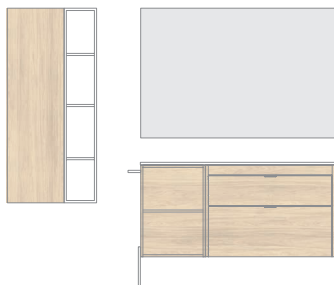

Logika 1

Artic Walnut. White

120 (40+80)

Page 22-25

Ref.	Description	PVP
130877	Open module 40 2 gaps	128€
130315	Unit 80 Logika 2 drawers	408€
130535	Handle 80 White	69€
127070	Built-in washbasin 120 (40+80) Sky no faucet hole	472€
128130	Mirror 120 Blaze	364€
131390	Legs Logika White	79€
Total composition		1520€
130905	Column 35 Dupla 1 door	195€
130917	Open Column 20 Dupla	210€
126161	Towel holder Sumi White	64€