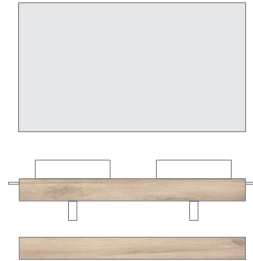

Essence 1

Nature Beige. Matt White

120

Page 224-225

Ref.	Description	PVP
131314	Worktop 120 Essence (x2)	564€
126899	Brackets (x5)	205€
128821	Washbasin Sun Cotton (x2)	548€
128130	Mirror 120 Blaze	364€
128577	Decorative siphon White (x2)	150€
129621	Towel holder 40 Essential White (x2)	192€
Total composition		2023€