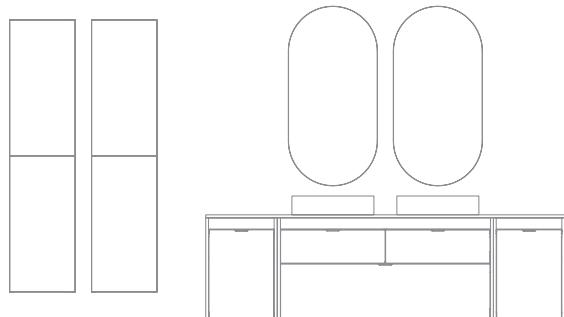

Logika

Terracotta Pure
T. Matt White

200 (40+120+40)

Logika 7: 3375 €

Turn to page 52 for a detailed price breakdown of the composition