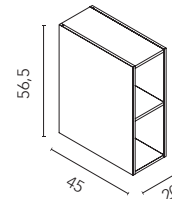

OPEN MODULE

Gloss lacquered / Matt lacquered. Depth 45. Thickness 1,3.

Base unit 1 door

Finishes	40 1D L	40 1D R	Profile
BL18B	127456	127451	128612
RO5	127458	127453	128624
FR2	127457	127452	128616
BL20M	127459	127454	128614
MA15M	127460	127455	128620
AZ9M	130671	130672	130816
	214€	214€	44€

Module 2 gaps

Finishes	20
Gloss White	126679
Matt White	127987
Matt Black	127985
Matt Sand	126983
	103€