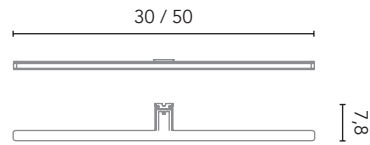

Luce

Finishes	30	50
Noir	125158	-
Chrome	123395	123396
Price	66€	106€