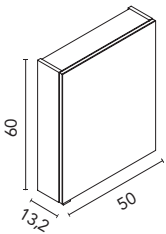

MIRROR CABINETS

Fenix / Fenix Premium

Customize your new Fenix mirror cabinet as you like. Different options.

Mirror cabinet 50

50 1D
126704
260€

Depth: 13 cm.
Mirror cabinet with exterior sides and edges in mirror, interiors in Mokka finish. Shiny chrome metallic handle.
Inside: 2 glass shelves.