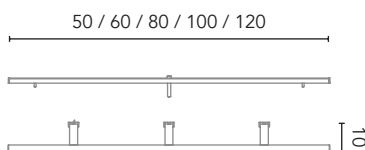

Limit

Chrome

50	60	80	100	120
127234	127159	127160	127161	127162
90€	116€	141€	168€	269€

Power 15W (50) / 15W (60) / 20W (80) / 25W (100) / 30W (120)
Lumens 1135 LM (50) / 1135 LM (60) / 1480 LM (80) / 1790 LM (100) / 2130 LM (120)
Direction natural direct LED light.
Temperature 4000 k. Tension 220V - 240V

Measurements in cm.

LED light

IP44 Class II