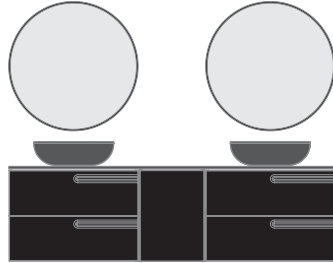

Econic 5

Matt Black
200 (80+40+80)
Page 68-71

Ref.	Description	PVP
128948	Unit 80 Econic 2 drawers (2 units)	900€
128980	Base unit 40 Dupla 1 door	235€
129868	Worktop 200 Piombo Slate	601€
129906	Washbasin Block Piombo (2 units)	548€
128121	Mirror 80 Halo (2 units)	636€
Total composition		2920€