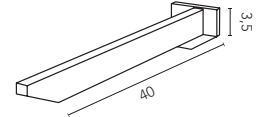

Brackets

1U
126899
41€