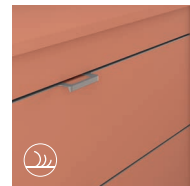

TE4: Terracotta Pure