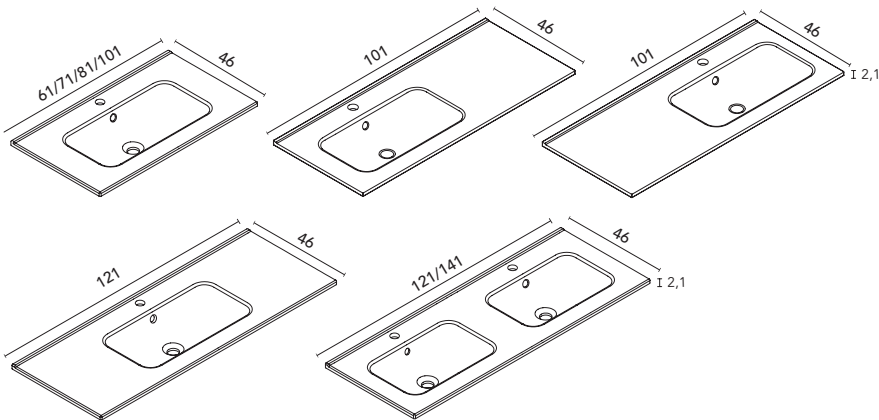

BUILT-IN WASHBASINS

Enzo (ceramic)

Gloss finish. Sink depth 12. Thickness 2,1.

Worktop Enzo 60-70-80-100-120-140

Finishes	60	70	80	100	100 1S L (60+40)	100 1S R (40+60)	120	120 2S (60+60)	140 2S (70+70)
Gloss White	126222	126223	126224	126225	126984	126985	126226	126227	126228
	126€	140€	148€	203€	255€	255€	377€	377€	666€
Matt White	129258	-	129259	129260	129261	129262	-	129263	-
Matt Black	129264	-	129265	129266	129267	129268	-	129269	-
	185€	-	252€	304€	304€	304€	-	586€	-

The measures given in parenthesis indicate the units necessary for this composition. The measurements are in cm.