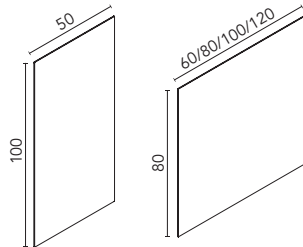

Blaze

50	60	80	100	120
130351	128127	128128	128129	128130
255€	265€	294€	330€	364€

Natural ambient LED light. PVC back. Polished glass. Temperature: 4000K. 36 000 h of light. Easy installation. Anti-corrosion treatment. Tension: 220V-240V / Frequency : 50-60 Hz. Power : 20W. Lumens: 850LM (60); 950LM (80); 1070LM (100); 1180LM (120). Depth: 3cm.