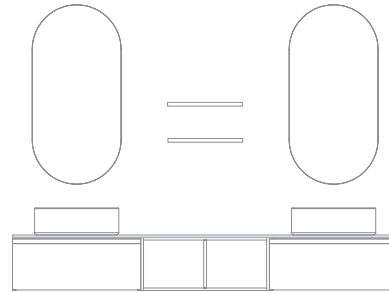

Vida

Matt Black
Brushed steel

180 (60+60+60)

Vida 4: 2654€
Turn to page 176 for a detailed price breakdown of the composition

Vida 180 cm. Unit 1 drawer 60. Brushed steel handle. Open module 2 gaps 60. Unit 1 drawer 60. Brushed steel handle. Worktop 180
Gel Coat Dark White Slate finish. Ceramic countertop washbasin Sun Black. Mirrors Axis 50. Square shelves.