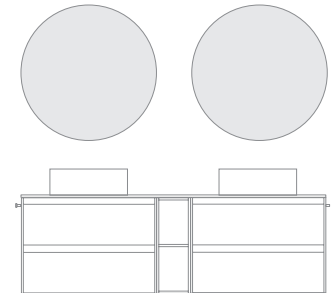

Alfa 2

Gloss White

180 (80+20+80)

Page 184-185

Ref.	Description	PVP
124521	Alfa unit 2 drawers 80 (2 units)	762€
126679	Alfa base unit 2 gaps 20	103€
126313	Worktop 180 Marble Stone	821€
125816	Washbasin Nysa (2 units)	240€
125522	Mirror 75 Lua (2 units)	610€
Total composition		2536€
127174	Towel holder Sumi White (2 units)	64€