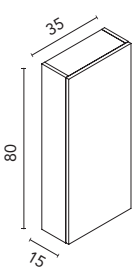

Finishes	35 1D	50 2D
NO17	130951	130962
NO18	130952	130963
NO19	130953	130964
VD19	130948	130959
TE4	130949	130960
AZ8M	130950	130961
		157€
		184€

Finishes	35 1D	50 2D
MA15M	130955	130966
BL20M	130954	130965
MA23M	130957	130968
AZ9M	130956	130967
		157€
		184€