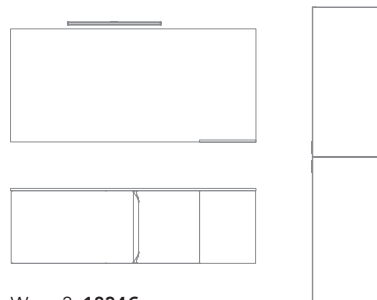

Wave 2: 1834€
Turn to page 136 for a detailed price
breakdown of the composition