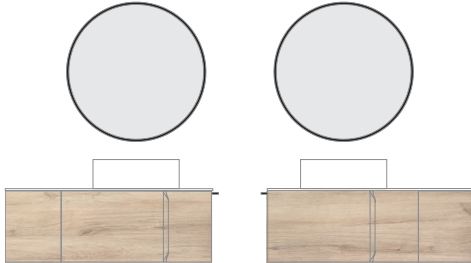

* The total RRP already includes all the marked units.

Wave 1

Nature Beige

110 (30+80) 110 (80+30)

Page 122-125

Ref.	Description	PVP
126486	Wave base unit 1 door 30 L	183€
126467	Wave unit 1 drawer 80	346€
126543	Worktop 110 (30+80) Mineral Cover	295€
126290	Washbasin Taos	219€
127114	Mirror 80 Eclipse	218€
126162	Towel holder Sumi Black	64€
Total composition 1.1		1325€
126482	Wave base unit 1 door 30 R	183€
126467	Wave unit 1 drawer 80	346€
126540	Worktop 110 (80 +30) Mineral Cover	295€
126290	Washbasin Taos	219€
127114	Mirror 80 Eclipse	218€
126162	Towel holder Sumi Black	64€
Total composition 1.2		1325€