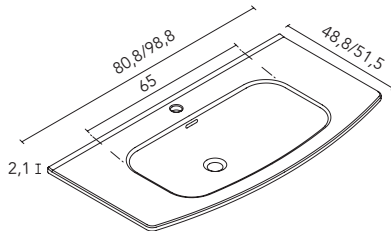

WORKTOPS WITH BUILT-IN WASHBASINS

Trend (ceramic)

Gloss finish. Sink depth 15. Thickness 2.