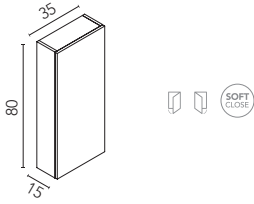

STYLE/DUPLA WALL UNITS

Interior: 2 glass shelves. Depth 15.

Wall unit 1 door

Finishes	1D REV
BL18B	127180
RO5	127182
FR2	127181
BL20M	126725
MA15M	126726
AZ9M	130956
156€	

Wall unit 2 doors

Finishes	2D
BL18B	127188
RO5	127190
FR2	127189
BL20M	126727
MA15M	126728
AZ9M	130967
183€