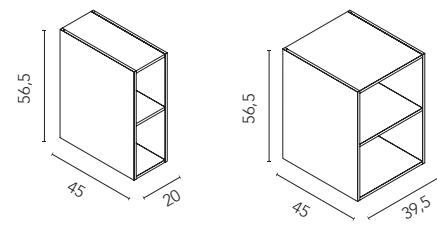

OPEN MODULE

Lacquered. Depth 44,6. Thickness 1,3.

Open Module 2 gaps

Finishes	20	40
BL1B	129958	129966
BL22M	129959	129967
NG3M	129960	129968
AZ6M	129961	129969
AZ7M	129962	129970
VD18M	129963	129971
GR45M	129964	129972
TE1M	129965	129973
	235€	249€