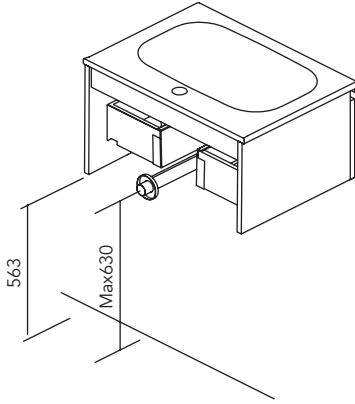

2 drawers. Tube depth 5,5 cm.

Wave

1 drawer. Tube depth 7 cm

2 drawers. Tube depth 7 cm.

Sky console

Tube depth 5,5 cm.

SIPHON PLACEMENT

Vida