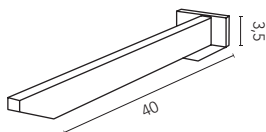

Brackets

1U
126899
41€

Necessary to include brackets for the installation of worktops with Sky console. 1 unit. Chrome.

For sizes from 60 to 120cm, with centered sink: 2 brackets; 120 (displaced sink, two sinks) to 140 cm: 3 brackets; 160 to 200 cm: 4 brackets.