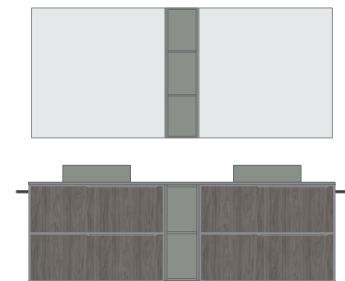

Mio 4

Grey Elm. Matt Sand

180 (80+20+80)

Page 102-103

Ref.	Description	PVP
126356	Unit 80 Mio 2 drawers (2 units.)	906€
126415	Base Unit 20 Mio 2 gaps	194€
126305	Worktop 180 Concretech	765€
126288	Washbasin Sun Matt Sand (2 units.)	548€
128128	Mirror 80 Blaze (2 units.)	588€
Total composition		3001€
130934	Wall unit 20 Dupla 3 gaps	150€
126162	Towel holder Sumi Black (2 units)	128€