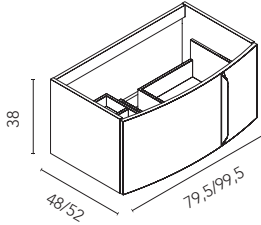

Wave

Matt Sand

130 (30+100)

Wave 4: **2082€**
 Turn to page 136 for a detailed price
 breakdown of the composition

FURNITURE

Depth 48 / 52. For single-drawer cabinets, 1 organiser box is included, for two-drawer cabinets, 2 organiser boxes are included.