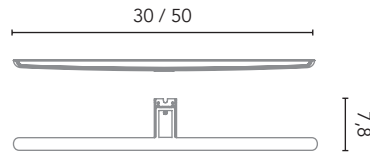

LIGHT WALLS

Llum

	30	50
Code	124752	124753
Price	66€	106€