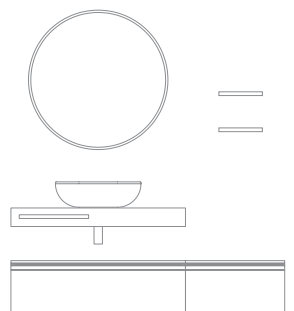

Essence

Matt White
H. Matt Black

160 (100+60)

Essence 2: 2098 €

Turn to page 52 for a detailed price breakdown of the composition