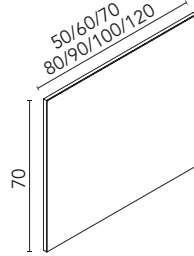

MIRRORS

Murano

50	60	70	80	90	100	120
122546	122547	122548	122549	122550	122551	122552
85€	72€	77€	83€	91€	96€	116€

Profile with Grey finish.
Depth: 2,6cm.
Features a recess for the transformer.