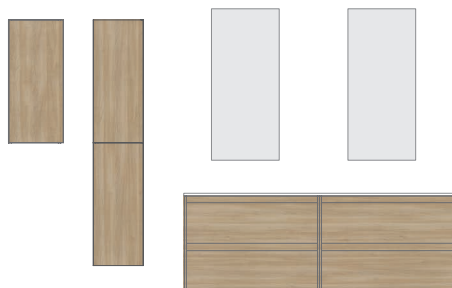

Alfa 3

Nordic Oak

160 (80+80)

Page 186-189

Ref.	Description	PVP
124522	Alfa unit 2 drawers 80 (2 units)	762€
126761	Countertop washbasin 160 Sky 2 sinks	785€
130351	Mirror Blaze 50 (2 units)	510€
Total composition		2057€
123521	Column 2 doors 31,5	248€
127182	Style wall unit 1 door 35	156€