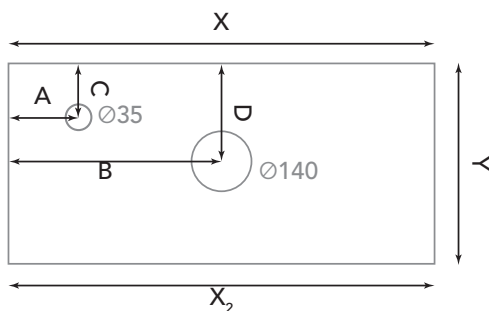

Countertop with sink and faucet hole