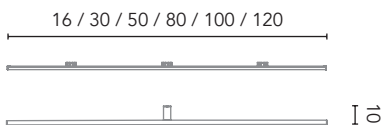

LIGHT WALLS

Alea

Chrome

16	30	50	80	100	120
123062	124862	124863	124864	122868	123029
52€	80€	121€	187€	228€	269€

Power 3W (16) / 6W (30) / 10W (50) / 15W (80) / 12W (100) / 12W (120)
Lumens 250 LM (16) / 450 LM (30) / 800 LM (50) / 1300 LM (80) / 1000 LM (100)
Direction natural direct LED light . Temperature 4000 k
Tension 230 V