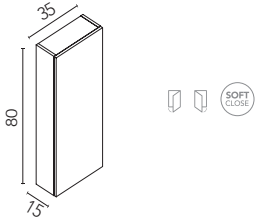

STYLE WALL UNITS

Interior: 2 glass shelves. Depth 15.