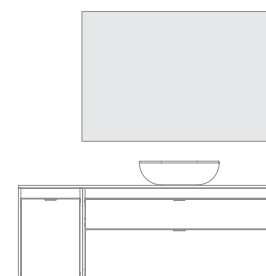

Logika 4

White Pure. Inox

160 (40+120)

Page 34-37

Ref.	Description	PVP
130334	Wardrobe module 40 1 drawer	295€
130322	Unit 120 Logika 2 drawers	468€
131498	Handle 40 Inox	26€
130543	Handle 120 2 drawers Inox	98€
127442	Worktop 160 PVC White	171€
128822	Washbasin Block Cotton	274€
128130	Mirror 120 Blaze	364€
Total composition		1696€