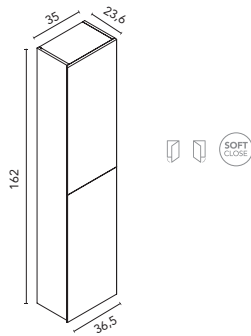

COLUMN

Interior: 4 mobile glass shelves and 1 fixed wooden shelf. Depth 24.