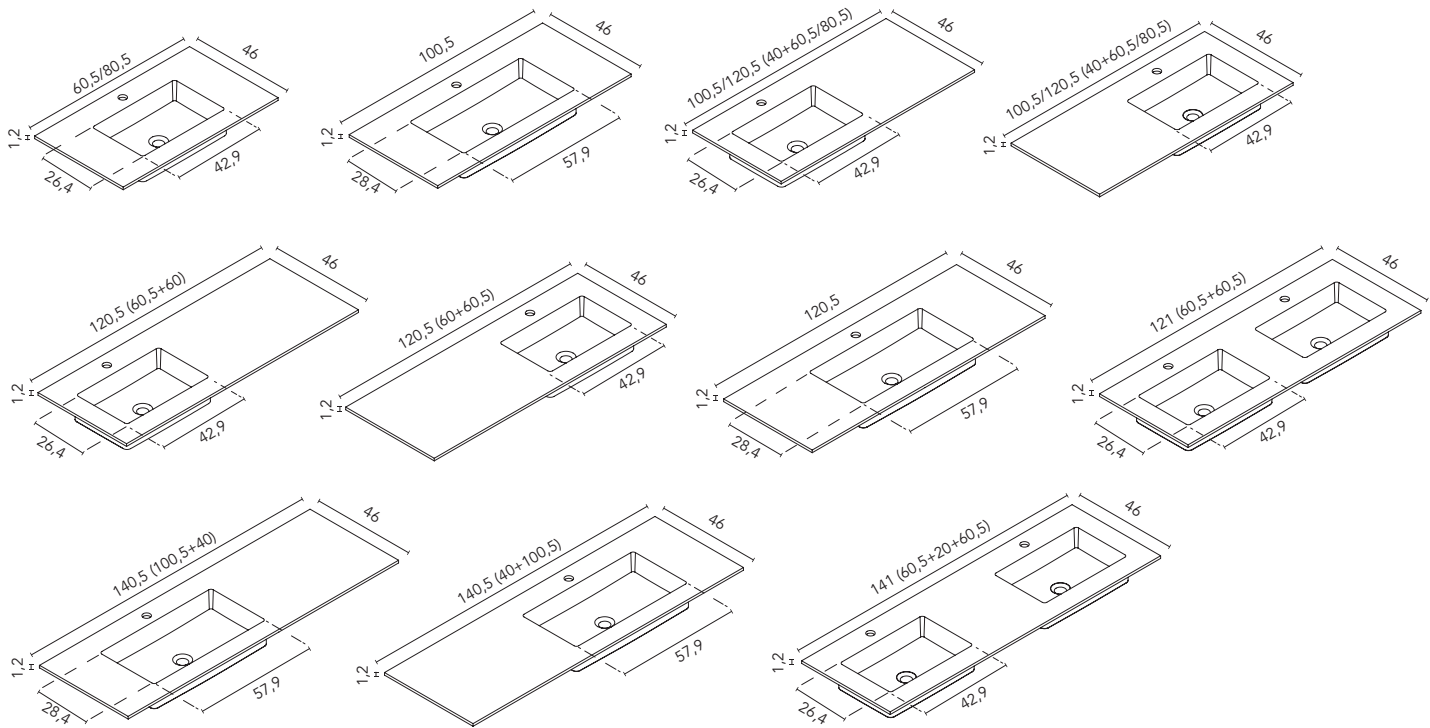

BUILT-IN WASHBASINS

Sky (Solid Surface)

Matt finish. Sink depth 12. Thickness 1,2.

Worktop Sky

	60	80	100+	100 1S L (60+40)	100 1S R (40+60)	120 1S L (80+40)	120 1S R (40+80)
With faucet hole	126267	126268	126269	126753	126754	126755	126756
No faucet hole	127061	127062	127063	127064	127065	127069	127070
	262€	315€	393€	393€	393€	472€	472€
	120+ 1S	120 1S L (60+60)	120 1S R (60+60)	120 2S (60+60)	140+1S L (100+40)	140+ 1S R (40+100)	140 2S (60+20+60)
With faucet hole	127229	126270	126271	126272	126757	126758	126273
No faucet hole	127230	127066	127067	127068	127072	127073	127071
	472€	472€	472€	550€	564€	564€	655€