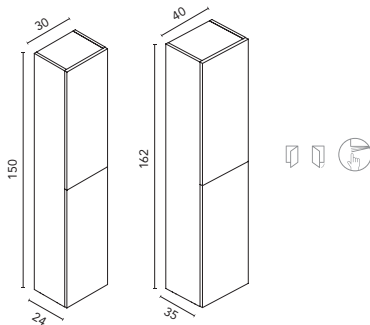

STYLE WALL UNITS

Interior: 2 wooden shelves. Doors with soft close system.

Wall Unit 1 door / 2 doors

Finishes	35 1D REV	50 2D
NO18	130343	130347
RO12	129294	129293
VD19	129830	129829
AZ8	130342	130346
TE4	130341	130345
BL26	130340	130344
	134€	170€

COLUMNS

Interior 30: 1 fixed wooden shelf, 2 mobile wooden shelves. Doors with push open system.
Interior 40: 1 fixed wooden shelf, 4 mobile wooden shelves. Doors with push open system.

Column 2 doors

Finishes	30 2D REV	40 2D REV
NO18	130373	131384
RO12	129292	131380
VD19	129828	131382
AZ8	130372	131381
TE4	130371	131383
BL26	130370	131379
	248€	275€

HANDLE

Matt painted extruded aluminium.
NEED TO CHOOSE THE HANDLE WITH THE UNIT.

Handle

Finishes	40 1U	60 2U	70 2U	80 2U	100 2U	120 2U	120 3U
White	131496	130529	130532	130535	130538	130541	130544
Anthracite	131497	130530	130533	130536	130539	130542	130545
Inox	131498	130531	130534	130537	130540	130543	130546
	26€	55€	62€	69€	79€	98€	105€

Washbasins, mirrors, mirror cabinets and lights available from page 230.
More accessory options available in page 250. Measurements of the dimensions in cm.

FINISHES

UNIT

HANDLE*

*Unit without handle. Need to choose length and finish with the order.