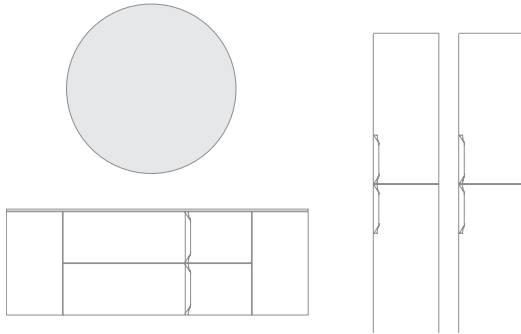

Wave 3

Matt White
160 (30+100+30)
Page 130-131

Ref.	Description	PVP
126497	Wave base unit 1 Door 30 L	183€
126481	Wave unit 2 drawers 100	602€
126493	Base Unit 30 Wave 1 door R	183€
126347	Countertop washbasin 160 (30+100+30) Gloop	689€
125523	Mirror 90 Lua	381€
127175	Towel holder Sumi Black	32€
Total composition		2070€
126501	Column 2 doors 35 (2 units)	582€