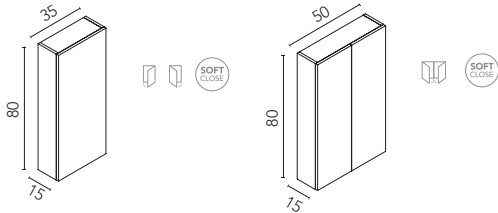

White

Chrome

Black

Brushed steel

Brushed gold

* Specify handle finish next to order.
Necessary 1 handle par drawer/door.

WALL UNIT STYLE

Interior: 2 glass shelves. For finishes BL1B, GR16B, GR21 and NO14, 2 wooden shelves.
Depth 15.