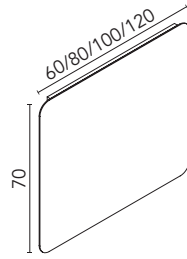

Esferic

60	80	100	120
117936	117040	117041	124799
132€	144€	165€	190€

Mirror with rounded edges.
Polished glass. Depth: 2 cm.
Features a recess for the transformer.