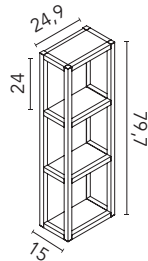

Open wall unit

Depth 35. Structure in Matt Black. 2cm Thickness. 3 shelves.

Finishes	
BL1B	C0074809
GR16B	C0074810
GR21	C0074812
NO14	C0074813
FR2	C0074814
RO5	C0074815
MA15M	C0074816
347€	
BL20M	C0074811
AZ6M	C0074817
NG3M	C0074818
381€