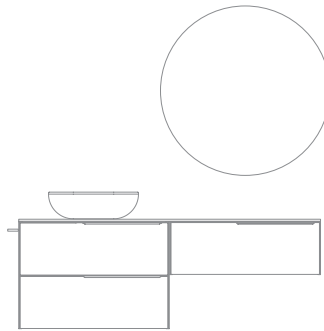

Mio

Matt Sand

120 (80+40)+160 (80+80)

Mio 1.1: **1644€**