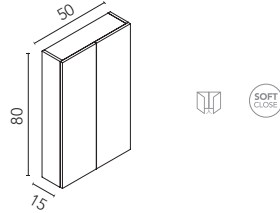

STYLE/DUPLA WALL UNITS

Interior: 2 glass shelves. Depth 15.

Wall unit 1 door

Finishes	1D REV
BL18B	127180
RO5	127182
FR2	127181
BL20M	126725
MA15M	126726
AZ9M	130956
156€	

Wall unit 2 doors

Finishes	2D
BL18B	127188
RO5	127190
FR2	127189
BL20M	126727
MA15M	126728
AZ9M	130967
183€