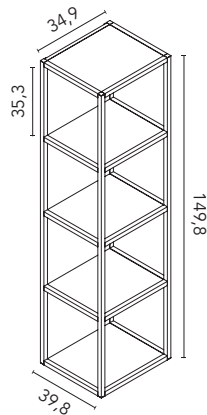

AUXILIAIRES SQUARE

Open column

Depth 35. Structure in Matt Black. 2cm Thickness. 4 shelves.

Finishes	
BL1B	C0074820
GR16B	C0074821
GR21	C0074823
NO14	C0074824
FR2	C0074825
RO5	C0074826
MA15M	C0074827
462€	
BL20M	C0074822
AZ6M	C0074828
NG3M	C0074829
496€