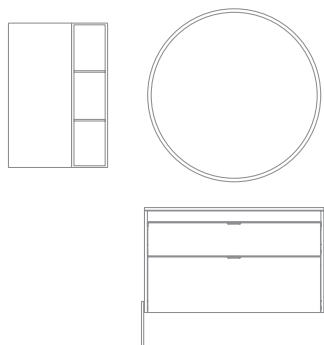

Logika

Green Pure
H. Anthracite
100

Logika 6: **1490€**
Turn to page 52 for a detailed price breakdown of the composition