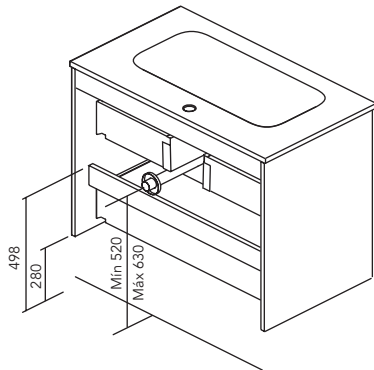

Alfa

2 drawers. Tube depth 7 cm.