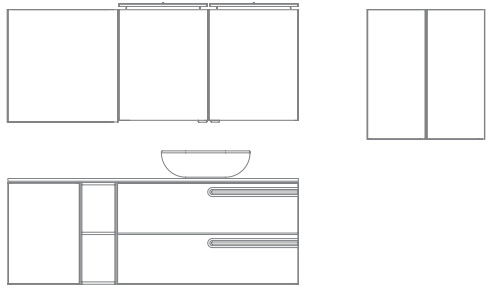

Econic

Vapor Blue

160 (40+20+100)

Econic 8: **2464€**
Turn to page 86 for a detailed price breakdown of the composition.