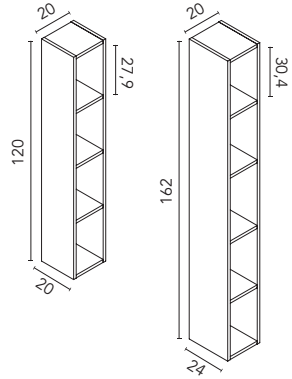

Measurements in cm.

LED light

IP44 Class II

AUXILIAIRES DUPLA

Open Column

20x120: Depth 20, 1,6 cm. Thickness. 4 shelves. Melamine and matt lacquered.
 20x162: Depth 24, 1,6 cm. Thickness. 5 shelves. Melamine and matt lacquered.