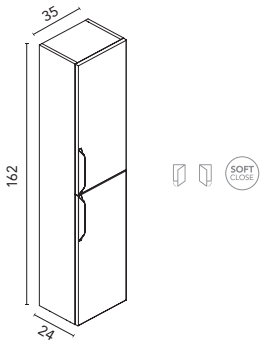

COLUMN

Interior: 2 mobile glass shelves and 1 fixed wooden shelf. Depth 24.