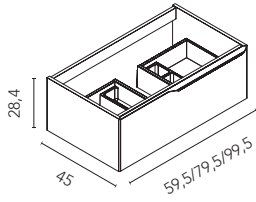

FURNITURE

Unit with drain protection and drawer organizer. Depth 45.