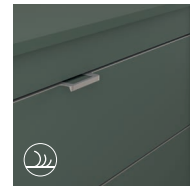

Washbasins, mirrors, mirror cabinets and lights available from page 230.
 More accessory options available in page 250. Measurements of the dimensions in cm.

FINISHES

UNIT

NO18: Artic Walnut

RO12: Eternity Oak