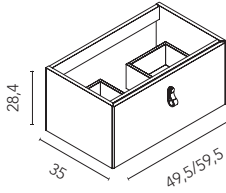

FURNITURE

Unit with drain protection and drawer organizer. Depth 35.