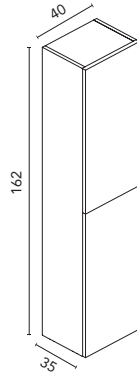

OL1: Grey Elm BL19: Nature White RO6: Nature Beige

AUXILIAIRES STYLE

Column Style+

Depth 35. 1 fixed wooden shelf, 4 mobile wooden shelves. Doors with push open system.

Finishes	40 2D
BL1B	129982
GR16B	129983
GR21	129984
NO14	129985
269€	
NO18	131384
RO12	131380
BL26	131379
VD19	131382
TE4	131383
AZ8	131381
275€	