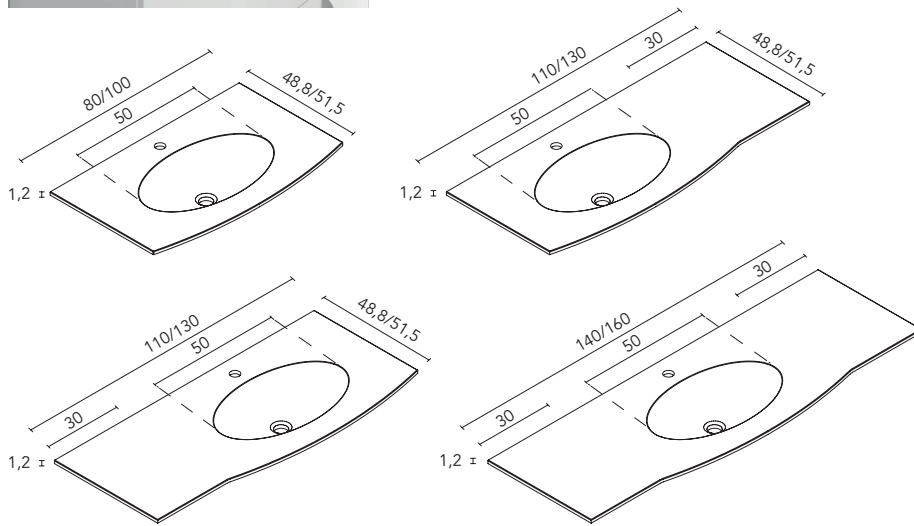

Worktop Gloob 80-100-110-130-140-160

80	100	110 L (80+30)	110 R (30+80)	130 L (100+30)	130 R (30+100)	140 (30+80+30)	160 (30+100+30)
126340	126341	126342	126343	126344	126345	126346	126347
328€	393€	446€	446€	524€	524€	591€	689€

The measures given in parenthesis indicate the units necessary for this composition. The measurements are in cm.

Solid Surface washbasin

Gel Coat washbasin