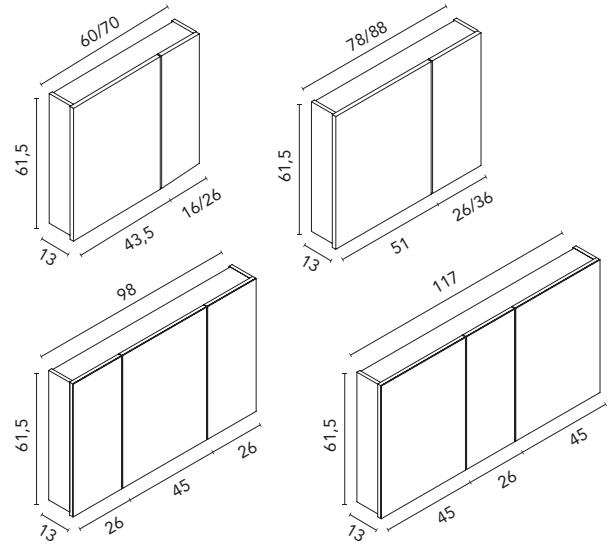

MIRROR CABINETS

Nika

Depth 13,5. Profile available in two finishes, White lacquered and metallic Grey melamine.
Internal distribution: 2 glass shelves.