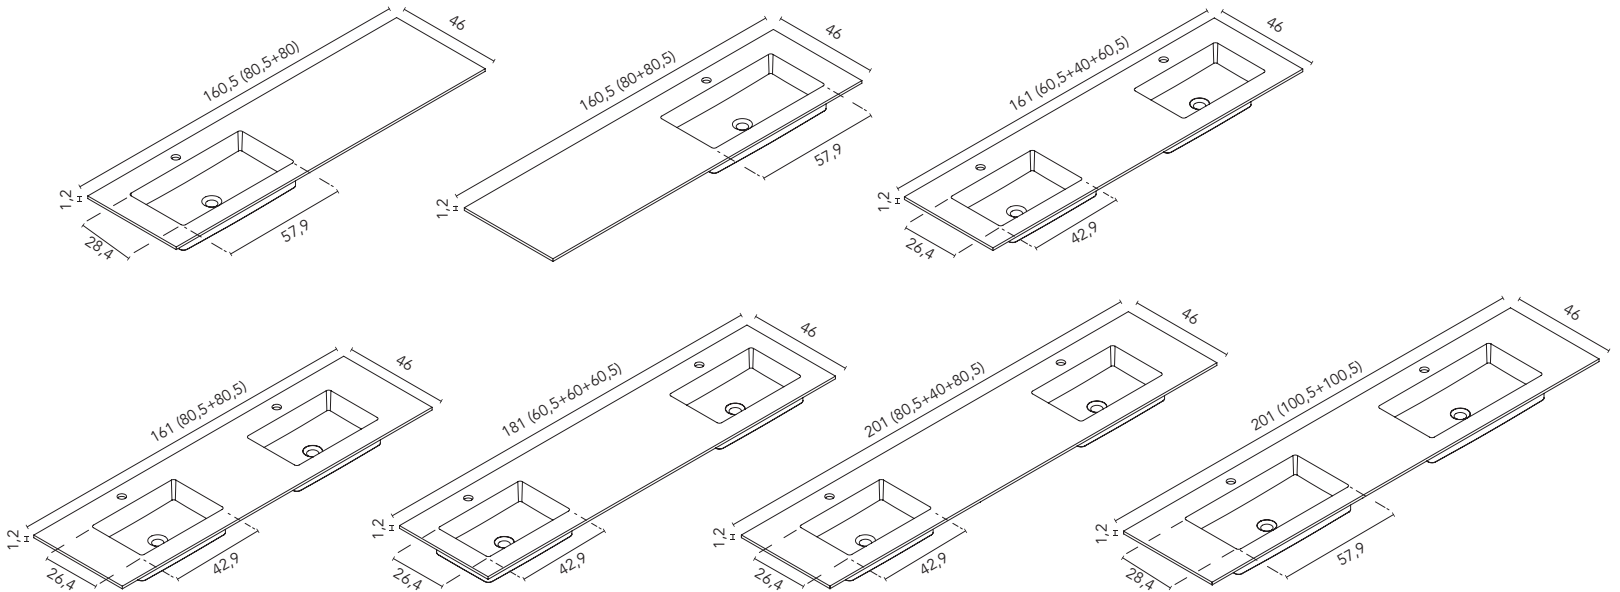

BUILT-IN WASHBASINS

Sky (Solid Surface)

Matt finish. Sink depth 12. Thickness 1,2.

Worktop Sky

	160+1S L (80+80)	160+1S R (80+80)	160 2S (60+40+60)	160 2S (80+80)	180 2S (60+60+60)	200 2S (80+40+80)	200+ 2S (100+100)
With faucet hole	126759	126760	126274	126761	126275	126276	126762
No faucet hole	127075	127076	127074	127077	127078	127079	127080
	669€	669€	785€	785€	886€	918€	918€

The measures given in parenthesis indicate the units necessary for this composition. The measurements are in cm.

Solid Surface washbasin