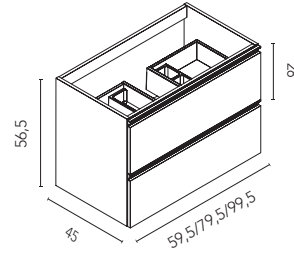

FURNITURE

Unit with drain protection and drawer organizer. Depth 45
HANDLE NOT INCLUDED.

Compensation profile

Compensation profile

Furniture 1 drawer

Finishes	60 1Dr	80 1Dr	100 1Dr	Profile
BL1B	126627	126631	126635	128627
GR16B	126628	126632	126636	128630
GR21	126629	126633	126637	128631
NO14	126630	126634	126638	128635
RO12	129275	129276	129277	129843
VD19M	129811	129812	129813	129611
NG3M	127658	127662	127666	128634
AZ6M	127659	127663	127667	128626
BL22M	127660	127664	127668	128629
	204€	228€	266€	34€

Furniture 2 drawers

Finishes	60 2Dr	80 2Dr	100 2Dr	Profile
BL1B	126639	126643	126647	128613
GR16B	126640	126644	126648	128617
GR21	126641	126645	126649	128618
NO14	126642	126646	126650	128622
RO12	129278	129279	129280	129957
VD19M	129814	129815	129816	129844
NG3M	127646	127650	127654	128621
AZ6M	127647	127651	127655	128611
BL22M	127648	127652	127656	128615
	306€	316€	346€	34€

BASE UNIT

Auxiliary unit, without drain protection nor drawer organizer.
Doesn't admit washbasin. Depth 45. HANDLE NOT INCLUDED.

Compensation profile

Base unit 1 drawer

Finishes	40 1Dr	60 1Dr	80 1Dr	100 1Dr	Profile
BL1B	126651	126655	126659	126663	128627
GR16B	126652	126656	126660	126664	128630
GR21	126653	126657	126661	126665	128631
NO14	126654	126658	126662	126666	128635
RO12	129281	129282	129283	129284	129843
VD19M	129817	129818	129819	129820	129611
NG3M	127682	127686	127690	127694	128634
AZ6M	127683	127687	127691	127695	128626
BL22M	127684	127688	127692	127696	128629
	189€	204€	228€	266€	34€

Base unit 2 drawers