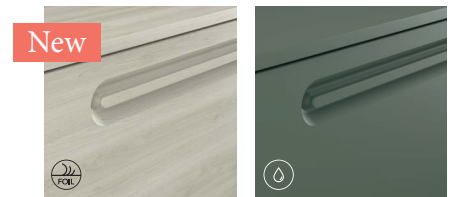

FINISHES

Washbasins, mirrors, mirror cabinets and lights available from page 230.

More accessory options available on page 250. Measurements of the dimensions in cm.

Wrapping foil 3D

Matt lacquered

Water-based lacquered

Gloss lacquered

Soft close system

Fully extraction drawers

Opening of central doors

Opening to the left or to the right