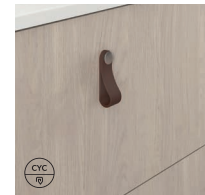

RO8: White Oak
M: Brown handle