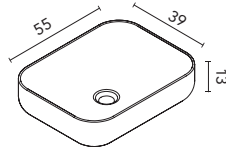

Taos (Solid Surface)

Sink depth 12.

Finish	44,5
Matt White	126290
219€	

Nomia (ceramic)

Sink depth 13. With a worktop for a 60cm module you must use wall-mounted faucets.

Finish	55
Gloss White	125818
120€	