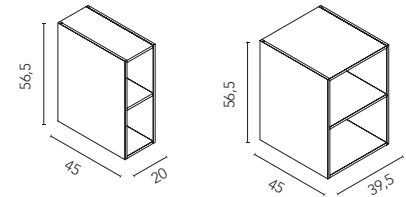

OPEN MODULE

Melamine. Depth 44,6. Thickness 1,6.

Module 2 gaps

Finishes	20	40
NO18	130869	130877
RO12	131376	131378
VD19	130865	130873
AZ8	130867	130875
TE4	130866	130874
BL26	131375	131377
	103€	128€

LEGS

Lacquered metallic. 2 units. Height: 34,4.

Legs

Finishes	2U
White	131390
Anthracite	131391
Inox	131392
	79€