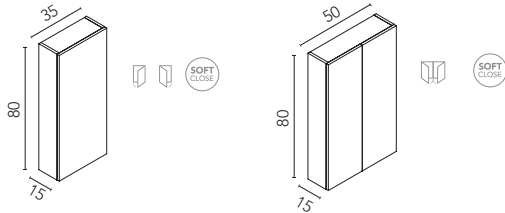

LEGS

Lacquered metallic. 2 units. Height: 34,4.

Legs

Finishes	2U
White	131390
Anthracite	131391
Inox	131392
	79€

STYLE WALL UNITS

Interior: 2 wooden shelves. Doors with soft close system.

Wall Unit 1 door / 2 doors