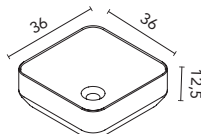

Zala (ceramic)

Sink depth 12,5.

Finish	36
Gloss White	125817
120€