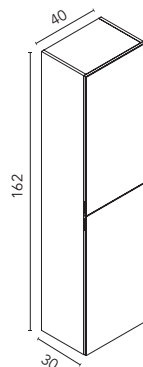

COLUMN MIRROR

Depth 30. 4 mobile glass shelves and 1 fixed wooden shelf. Doors in mirror finish.