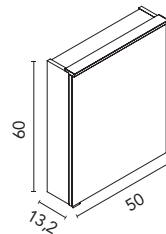

MIRROR CABINETS

Fenix / Fenix Premium

Customize your new Fenix mirror cabinet as you like. Different options.

Mirror cabinet 50

50 1D
126704
260€

Depth: 13 cm.
Mirror cabinet with exterior sides and edges in mirror, interiors in Mokka finish. Shiny chrome metallic handle.
Inside: 2 glass shelves.

Mirror cabinet Premium 50

50 1D
C0075617
407€

Depth: 13 cm.
Mirror cabinet with LED Limit 50 light wall, completely flush. Mirror cabinet with exterior sides and edges in mirror, interiors in Mokka finish. Shiny chrome metallic handle.
Inside: 2 glass shelves. Combibox with plug and switch.

Mirror

20	25	30	40	50	60	70	80	90	110	130
126705	126706	126707	126708	126709	126710	126711	126712	126713	126714	126715
58€	60€	62€	66€	70€	74€	77€	87€	92€	98€	113€

Depth: 2 cm. Mirror with backing, without reduction, of 1.6cm and edged mirror.

Shelf Mirror

20	25	30	40	50	60	70	80	90
126558	126559	126560	126561	126562	126563	126564	126565	126566
42€	45€	46€	48€	49€	59€	61€	66€	68€

Depth: 10,5 cm. Shelf in Grey satin aluminium finish.