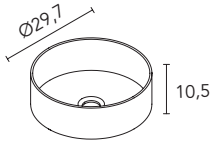

COUNTERTOP WASHBASINS

Sun Mini (Ceramic)

Sink depth 10,5.

Sun Mini

Finishes	30
Gloss White	126996
Matt Sand	127158
	118€