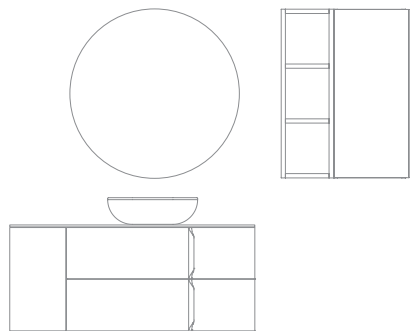

Wave

Matt Sand

130 (30+100)

Wave 4: **2082€**
Turn to page 136 for a detailed price
breakdown of the composition