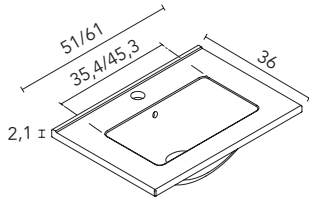

RO8: White Oak
M: Brown handle

METAL SHELF

Matt Black

Matt Sand

WORKTOPS WITH BUILT-IN WASHBASINS

Little (ceramic)

Gloss finish. Sink depth 13,5. Thickness 2,1.

Gloss White