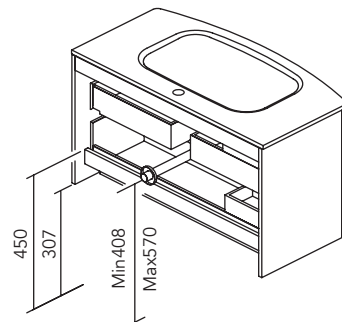

2 drawers. Tube depth 7 cm.