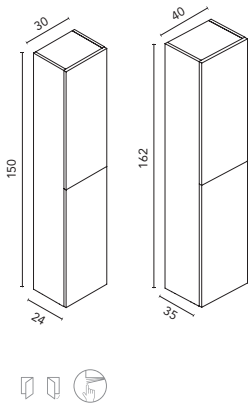

COLUMNS

Interior 30: 1 fixed wooden shelf and 2 mobile wooden shelves. Doors with push-open system.
Interior 40: 1 fixed wooden shelves, 4 mobile wooden shelves. Doors with push-open system.