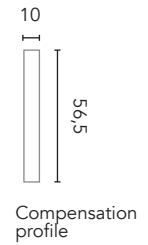

FURNITURE

Unit with drain protection and drawer organizer. Depth 45.