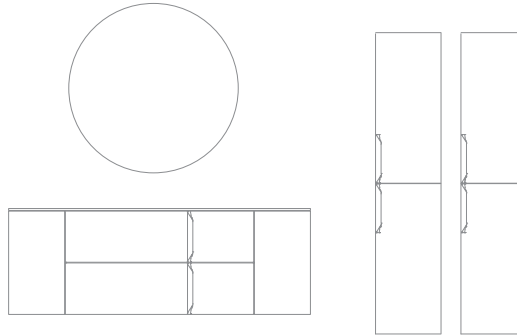

Wave

Matt White
160 (30+100+30)

Wave 3: 2652€
Turn to page 136 for a detailed price breakdown of the composition

Wave 160 cm. Base unit 1 door 30. Unit 2 drawers 100. Base unit 1 door 30. Worktop Solid Surface with built-in washbasin Gloop 160 (30+100+30). Mirror Lua 90. Towel hanger Sumi. Columns 2 doors.