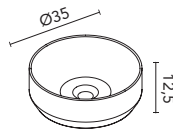

Volta (Solid Surface)

Sink depth 11,5.

Finish	53
Matt White	126724
219€	

Nysa (ceramic)

Sink depth 12,5.

Finish	35
Gloss White	125816
120€	

Oval (Solid Surface)

Sink depth 10,5. Includes screen-printed trim in the same finish as the washbasin.