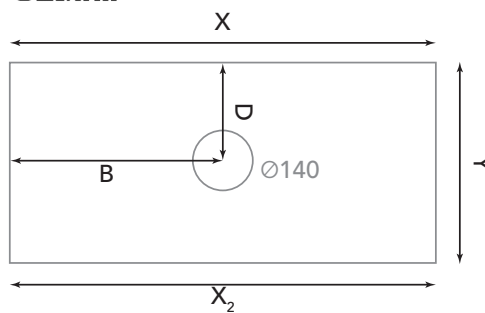

It is necessary to attach a plan together with the order.

Unmachined countertop

Countertop with sink hole

X = width
Y = Depth (455 mm)
A = distance from the center of the tap hole
B = distance from the center of the sink hole
C = distance from the wall to center of tap hole
D = distance from the wall to center of sink hole