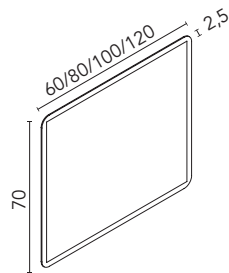

Stella

60	80	100	120
121850	121851	121852	121853
244€	263€	300€	326€

Ambient white LED light. Mirror with rounded edges. Polished glass.. 220V - 240V · 1 x max. 15W. Depth: 2,1cm. Features a recess for the transformer. Mirror with rear.