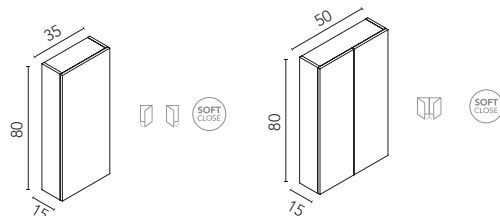

STYLE WALL UNITS

Interior: 2 glass shelves. Depth 15.