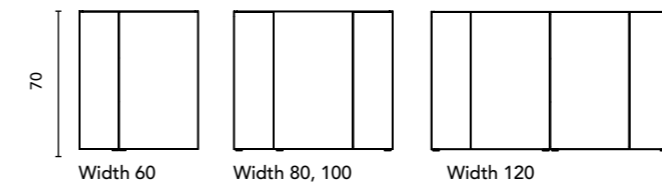

Internal distribution: 2 glass shelves.

Mirror cabinet with soft-closing hinges. Profile available in two finishes, white lacquered and metallic grey melamine.

Integrated LED light. Includes combibox (plug + switch).