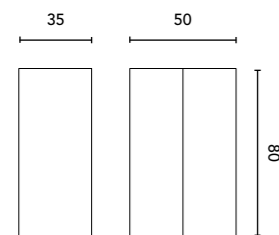

WALL UNIT STYLE	Depth 15							€
35	1 D. Rev.		123240	123237	127176	127364	123238	134
50	2 D.		123244	123241	127184	127365	123242	170

Internal distribution: For the wooden finishes, 2 glass shelves. For the lacquered finishes, 2 wooden shelves.