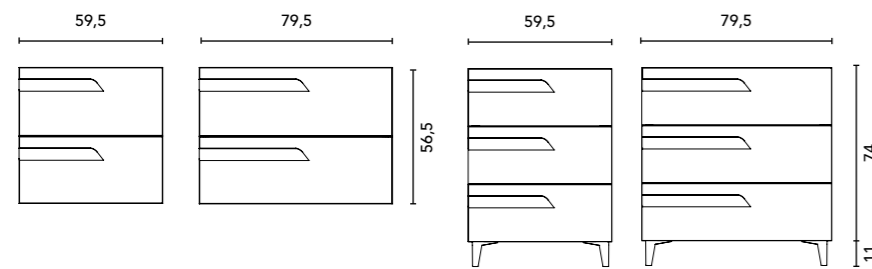

VITALE	Depth 38										€
60	2 Dr.			125651	125650	125649	129790	129792	129791	125647	346
80	2 Dr.			125656	125655	125654	129793	129795	129794	125652	381
60	3 Dr.			125761	125757	125760	129796	129798	129797	125758	468
80	3 Dr.			125766	125762	125765	129799	129801	129800	125763	494

VITALE · TECHNICAL FEATURES

Furniture and Auxiliaries

COLUMN	Depth 24									€
30	2 D. Rev.		125661	125660	125659	129808	129810	129809	125657	275

Internal distribution: 2 mobile wooden shelves and 1 fixed wooden shelf.

WALL UNIT STYLE	Depth 15						€				€
35	1 D. Rev.		125808	125296	125809	130955	156	128196	128194	123237	134
50	2 D.		125812	125299	125813	130966	183	128202	126727	123241	170

Internal distribution: 2 glass shelves. For lacquered finishes, 2 wooden shelves.

Wrapping foil in 3D Gloss lacquered Matt lacquered

Finishes Vitale

See page 274 for more leg options. See page 258 to consult mirrors, mirror cabinets and wall lights. The measurements of these products are indicated in cm. See page 277 to consult the table of washbasins for each collection.