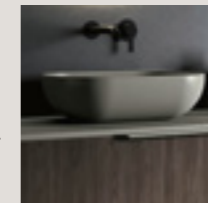

See page 272 for worktops
See page 266 for countertop washbasins.