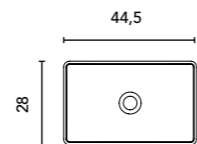

Countertop washbasins

OVAL			WHITE	€
45x30			127553	274

Matt finish. Sink depth: 12cm. Includes screen-printed trim in the same tone as the sink.

NOMIA			WHITE	€
50x39			125818	120

Gloss White finish. Sink depth: 13 cm.