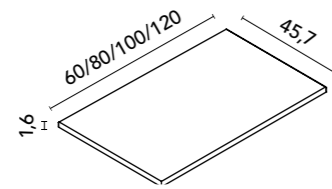

TECHNICAL FEATURES

Worktops

WORKTOPS PVC			€
	BL20M	MA15M	
60	127432	127433	87
80	127434	127435	101
100	127436	127437	119
120	127438	127439	135

Worktops in PVC 1,6 cm thickness.
Non-mechanized worktops.