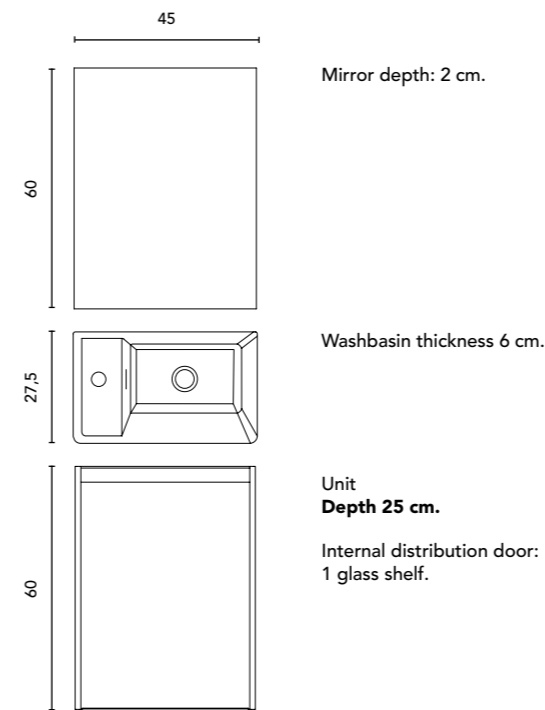

ENJOY PACK · TECHNICAL FEATURES

ENJOY	Depth 27,5						€
				RO5	FR2	BL18B	
PACK 45	1 D.			125142	125143	125140	257

Pack detail: Unit + Washbasin + Mirror.
50 x 75 x 32,5 cm.

Optional Wall light LED

	€
URI 20	126073 46

Wrapping foil in 2D

See page 258 to consult mirrors, mirror cabinets and wall lights.
The measurements of these products are indicated in cm.

Finishes Enjoy