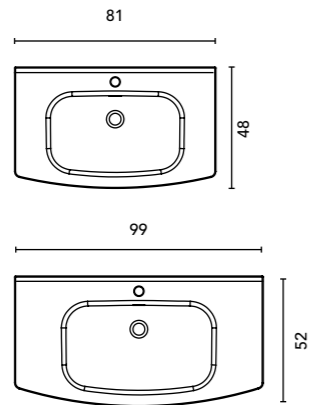

TECHNICAL FEATURES

Built-in washbasin

Ceramic built-in washbasin

TREND	Depth 48-52			WHITE	€
80				123067	201
100				123068	256

Gloss White finish. Curved washbasin.
Depth sink: 15 cm. Thickness: 2 cm.