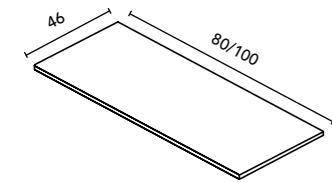

Worktops

ECONIC Depth 45								
			BL1B	BL20M	NG3M	AZ7M	VD18M	€
80			129092	129093	129094	129096	129097	114
100			129100	129101	129102	129104	129105	128

Plan without drilling. Thickness: 1.2 cm.

Finishes available upon request

For more options of measures and finishes consult our Modular Catalog 2024.