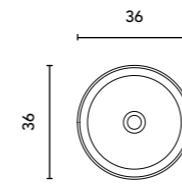

Gloss White finish. Sink depth: 12,5cm.

VOLTA			€
		WHITE	
53x31		126724	219

Matt finish. Sink depth: 11,5cm.

LOGIKA COMPACT · TECHNICAL FEATURES

Countertop washbasin

SUN								€
		COTTON	BLACK	SAND	PIOMBO	GREY	OCEAN	
Ø36		128821	128409	126288	129905	129955	130633	274