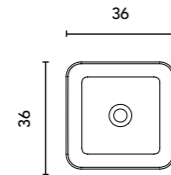

NOMIA	WHITE	€
50x39	125818	120

Gloss White finish.  
Sink depth: 13 cm.

TAOS	WHITE	€
44,5x28	126290	219

Matt finish.  
Sink depth: 12 cm.

NYSA	WHITE	€
Ø35	125816	120

Gloss White finish.  
Sink depth: 12,5 cm.