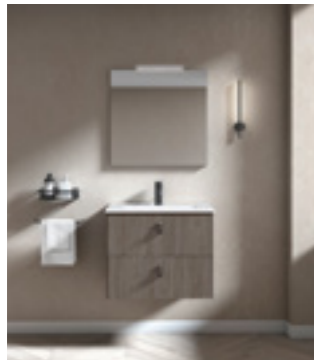

LITTLE	Set 2/60				€
		RO8 H. Brown	OL1 H. Brown	BL20M H. Black	
LUCCE 30	Wall light LED	123395	123395	123395	66
MURANO 60	Mirror	122547	122547	122547	72
LITTLE	Ceramic built-in washbasin	126995	126995	126995	127
LITTLE	Unit 2 Dr.	127208	127207	127206	341
Total Set 2					606