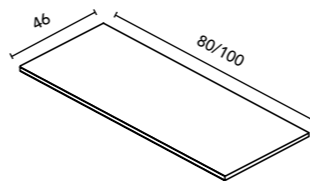

LOGIKA COMPACT · TECHNICAL FEATURES

Furniture and Auxiliaries

LOGIKA	Depth 45						€
			NO18	BL26	AZ8	VD19	
80	2 Dr.		130315	130310	130313	130311	408
100	2 Dr.		130321	130316	130319	130317	431

Fully extractable metal drawer without storage tray for more storage.
Two adjustment options: up – down and left – right.
WITHOUT HANDLE, IT MUST BE ORDERED SEPARATELY.

HANDLES					€
		INOX	ANTHRACITE	WHITE	
80	2 Units	130537	130536	130535	69
100	2 Units	130540	130539	130538	79

Matt painted extruded aluminum. NEED TO CHOOSE THE HANDLE.

COLUMN	Depth 24						€
			NO18	BL26	AZ8	VD19	
30	2 D. Rev.		130373	130370	130372	129828	248

Interior distribution: 2 removable wooden shelves and 1 fixed wooden shelf.

LOGIKA COMPACT · TECHNICAL FEATURES

Furniture and Auxiliaries

WALL UNITS STYLE	Depth 15						€
			NO18	BL26	AZ8	VD19	
35	1 D. Rev.		130343	130340	130342	129830	134
50	2 D.		130347	130344	130346	129829	170

Interior distribution: 2 wooden shelves.

Worktops

LOGIKA	Depth 15					€
		NO18	BL26	AZ8	VD19	
80	With washbasin hole	130501	130498	130500	129832	91
100	With washbasin hole	130505	130502	130504	129833	109

Melamine worktops 1.6 cm thick.

See page 274 for more leg options. See page 258 to consult mirrors, mirror cabinets and wall lights. The measurements of these products are indicated in cm. See page 277 to consult the table of washbasins for each collection.

Finishes Logika

Finishes available upon request

For more options of measures and finishes consult our Modular Catalog 2024.