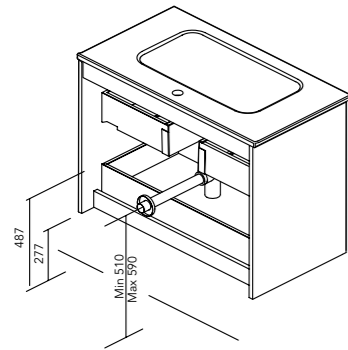

TECHNICAL FEATURES

Siphon placement

LOGIKA COMPACT

2 Drawers Tube depth 7cm.