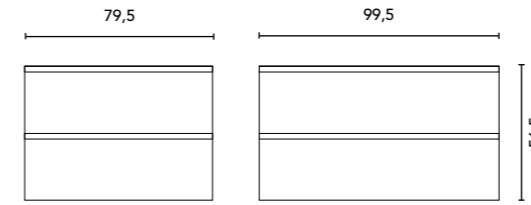

VIDA COMPACT · TECHNICAL FEATURES

Furniture and Auxiliaries

VIDA	Depth 46	GR21	NO14	RO12	VD19	BL1B	BL22M	AZ6M	GR16B	NG3M	€
80	2 Dr.	126645	126646	129279	129815	126643	127652	127651	126644	127650	316
100	2 Dr.	126649	126650	129280	129816	126647	127656	127655	126648	127654	346

WITHOUT HANDLE, IT MUST BE ORDERED SEPARATELY.