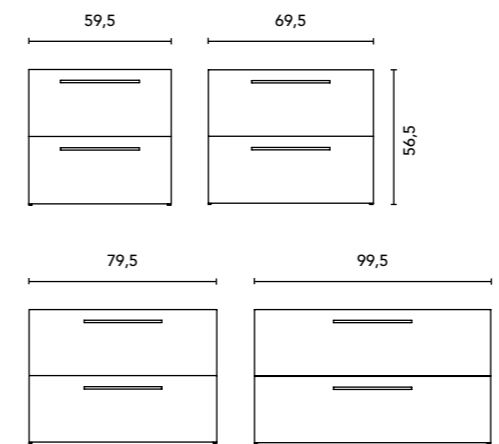

Furniture and Auxiliaries

NISY	Depth 45						€
		NO14	BL1B	GR35B	AZ6B	GR16B	
60	2 Dr.	127287	127283	127285	127286	127284	240
70	2 Dr.	127292	127288	127290	127291	127289	263
80	2 Dr.	127297	127293	127295	127296	127294	286
100	2 Dr.	127302	127298	127300	127301	127299	318

The compositions of 120 are combined with 2 units of 60.

Melamine

High gloss lacquered

Finishes
Nisy

See page 274 for more leg options. See page 258 to consult mirrors, mirror cabinets and wall lights. The measurements of these products are indicated in cm. See page 277 to consult the table of washbasins for each collection.