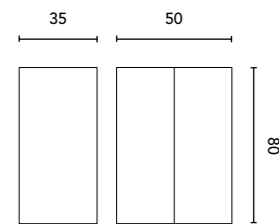

Internal distribution: 2 mobile wooden shelves and 1 fixed wooden shelf.

COLUMN STYLE	Depth 35						€
40	2 D. Rev.		GR21	NO14	BL1B	GR16B	269
			129984	129985	129982	129983	

Internal distribution: 4 mobile wooden shelves and 1 fixed wooden shelf.