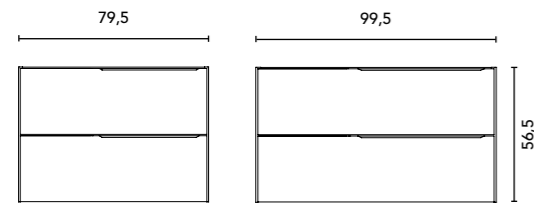

MIO COMPACT · TECHNICAL FEATURES

Furniture and Auxiliaries

MIO	Depth 45							€
			RO8	OL1	MA15M	BL20M	BL20M	
			Handle sand	Handle sand	Handle sand	Handle white	Handle black	
80	2 Dr.		126355	126356	126357	126353	126354	453
100	2 Dr.		126360	126361	126362	126358	126359	488