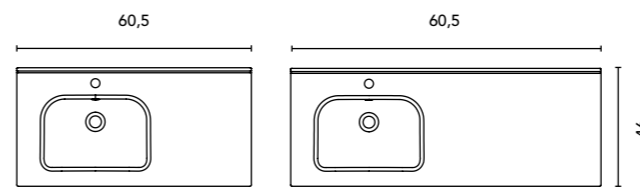

SANSA · TECHNICAL FEATURES

Built-in washbasins

SLIM	Depth 46		
		WHITE	€
90	Left sink	125315	242
120	Left sink	125316	377

Gloss White finish.
Sink depth: 12,5 cm.
Thickness: 2 cm.

SANSA option with countertop washbasin

See page 272 for worktops
See page 266 for countertop washbasins

See page 274 for more leg options. See page 258 to consult mirrors, mirror cabinets and wall lights. The measurements of these products are indicated in cm. See page 277 to consult the table of washbasins for each collection.