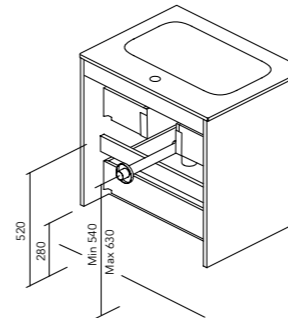

VIDA COMPACT

2 Drawers Tube depth 7cm.