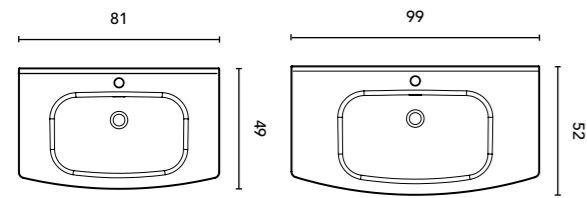

WAVE COMPACT · TECHNICAL FEATURES

Built-in washbasin

TREND Depth 49/52

WHITE €

80	123067	201
100	123068	256

Gloss White finish. Curved washbasin.
Sink depth: 15 cm. Thickness: 2 cm.

Countertop washbasins

OVAL

WHITE €

45x30	127553	274

Matt finish. Sink depth: 12cm.
Includes screen-printed trim in the same tone as the sink.

NOMIA

WHITE €

50x39	125818	120

Gloss White finish
Sink depth: 13 cm.

TAOS

WHITE €

44,5x28	126290	219

Matt finish
Sink depth: 12 cm.

NYSA

WHITE €

Ø35	125816	120

Gloss White finish
Sink depth: 12,5 cm.

ZALA

WHITE €

36x36	125817	120

Gloss White finish
Sink depth: 12,5 cm.

VOLTA

WHITE €

53x31	126724	219

Matt finish
Sink depth: 11,5 cm.

WAVE COMPACT · TECHNICAL FEATURES

Countertop washbasin

SUN

COTTON BLACK SAND PIOMBO GREY OCEAN €

Ø36	128821	128409	126288	129905	129955	130633	274

Matt finish
Sink depth: 12 cm.

BLOCK

COTTON BLACK SAND PIOMBO GREY OCEAN €

45,5x33	128822	128410	126289	129906	129956	130634	274

Matt finish
Sink depth: 13,5 cm.

See page 274 for more leg options. See page 258 to consult mirrors, mirror cabinets and wall lights. The measurements of these products are indicated in cm. See page 277 to consult the table of washbasins for each collection.