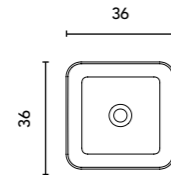

ZALA

WHITE €

36x36	125817	120

Gloss White finish
Sink depth: 12,5 cm.