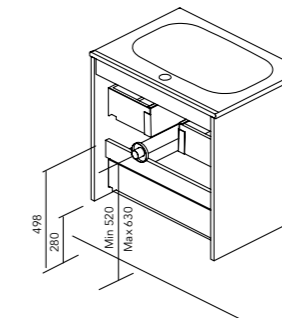

2 Drawers Tube depth 5,5cm.