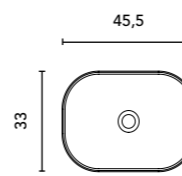

Melamine worktops 1.6 cm thick.

See page 274 for more leg options. See page 258 to consult mirrors, mirror cabinets and wall lights. The measurements of these products are indicated in cm. See page 277 to consult the table of washbasins for each collection.

Gloss White finish. Sink depth: 13cm.

TAOS			€
		WHITE	
44,5x28		126290	219

Matt finish. Sink depth: 12cm.

NYSA			€
		WHITE	
Ø35		125816	120

Gloss White finish. Sink depth: 12,5cm.

ZALA			€
		WHITE	
36x36		125817	120

Gloss White finish. Sink depth: 12,5cm.

VOLTA			€
		WHITE	
53x31		126724	219

Matt finish. Sink depth: 11,5cm.

LOGIKA COMPACT · TECHNICAL FEATURES

Countertop washbasin

SUN								€
		COTTON	BLACK	SAND	PIOMBO	GREY	OCEAN	
Ø36		128821	128409	126288	129905	129955	130633	274

Matt finish. Sink depth: 12cm.

BLOCK								€
		COTTON	BLACK	SAND	PIOMBO	GREY	OCEAN	
45,5x33		128822	128410	126289	129906	129956	130634	274

Matt finish. Sink depth: 13,5 cm.

See page 274 for more leg options. See page 258 to consult mirrors, mirror cabinets and wall lights. The measurements of these products are indicated in cm. See page 277 to consult the table of washbasins for each collection.