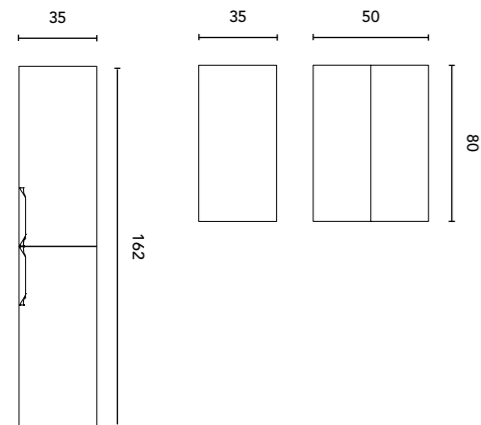

COLUMN Depth 24							€
			BL19	RO6	GR37	BL20M	
35	2 D. Rev.		126498	126499	128193	126501	291

Internal distribution: 2 mobile wooden shelves and 1 fixed wooden shelf.

WALL UNIT STYLE / DUPLA Depth 15							€
			BL19	RO6	GR37	BL20M	
35	1 D. Rev.		125808	125296	125809	130954	156
50	2 D.		125812	125299	125813	130965	183

Internal distribution: 2 glass shelves.