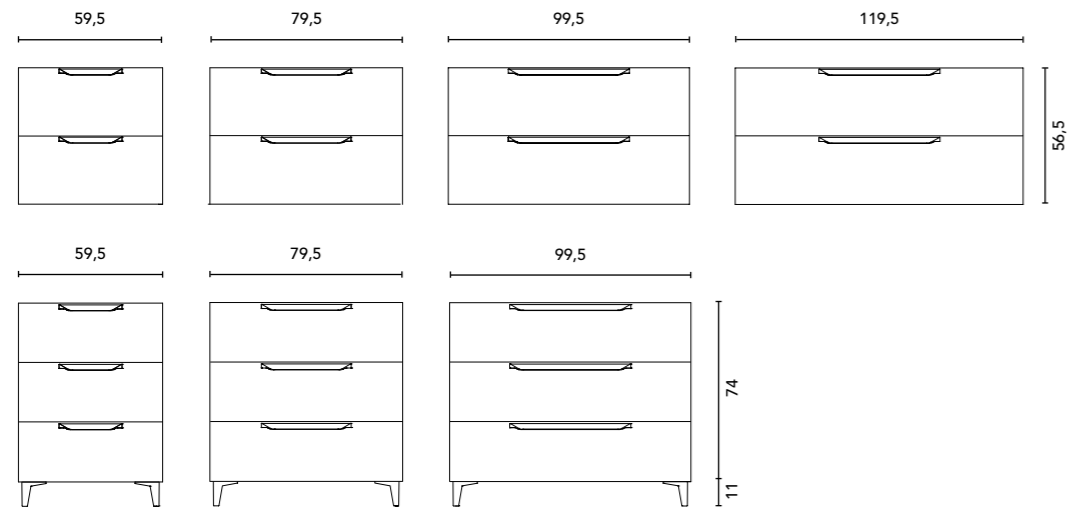

URBAN · TECHNICAL FEATURES

Furniture and Auxiliaries

URBAN Depth 45								€
				BL19	RO6	GR37	BL20M	
60	2 Dr.			126184	126185	126186	126187	346
80	2 Dr.			126188	126189	126190	126191	381
100	2 Dr.			126192	126193	126194	126195	446
120	2 Dr.			126196	126197	126198	126199	590
60	3 Dr.			126200	126201	126202	126203	468
80	3 Dr.			126204	126205	126206	126207	494
100	3 Dr.			126208	126209	126210	126211	550

The measures of 4Dr. and 6Dr. are created from the modules of 60 2Dr. and 60 3Dr.