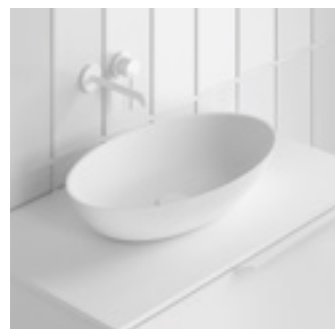

VOLTA	Depth 31			
			WHITE	€
53			126724	219

Matt finish.
Depth sink: 11,5 cm.