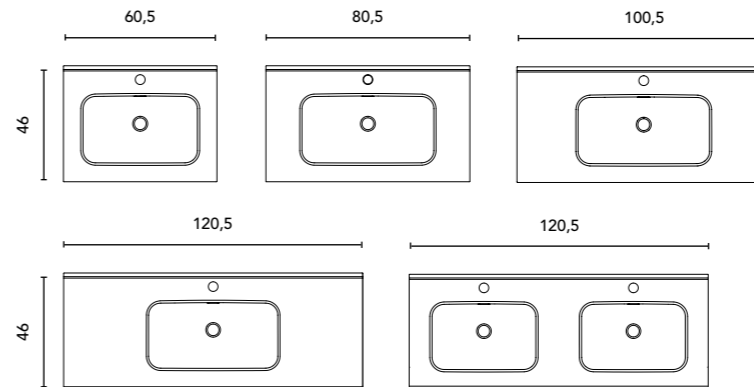

URBAN · TECHNICAL FEATURES

Built-in washbasins

ENZO	Depth 46			€			€
			WHITE		MATT WHITE	MATT BLACK	
60			126222	126	129258	129264	185
80			126224	148	129259	129265	252
100			126225	203	129260	129266	304
120	Central sink		126226	377			
120	2 Sinks		126227	377	129263	129269	586

Gloss White finish, Matt White and Matt Black.
Sink depth: 12 cm. Thickness: 2,1 cm.

URBAN option with countertop washbasin

See page 272 for worktops
See page 266 for countertop washbasins

Wrapping foil in 3D

See page 274 for more leg options. See page 258 to consult mirrors, mirror cabinets and wall lights. The measurements of these products are indicated in cm. See page 277 to consult the table of washbasins for each collection.

Finishes Urban