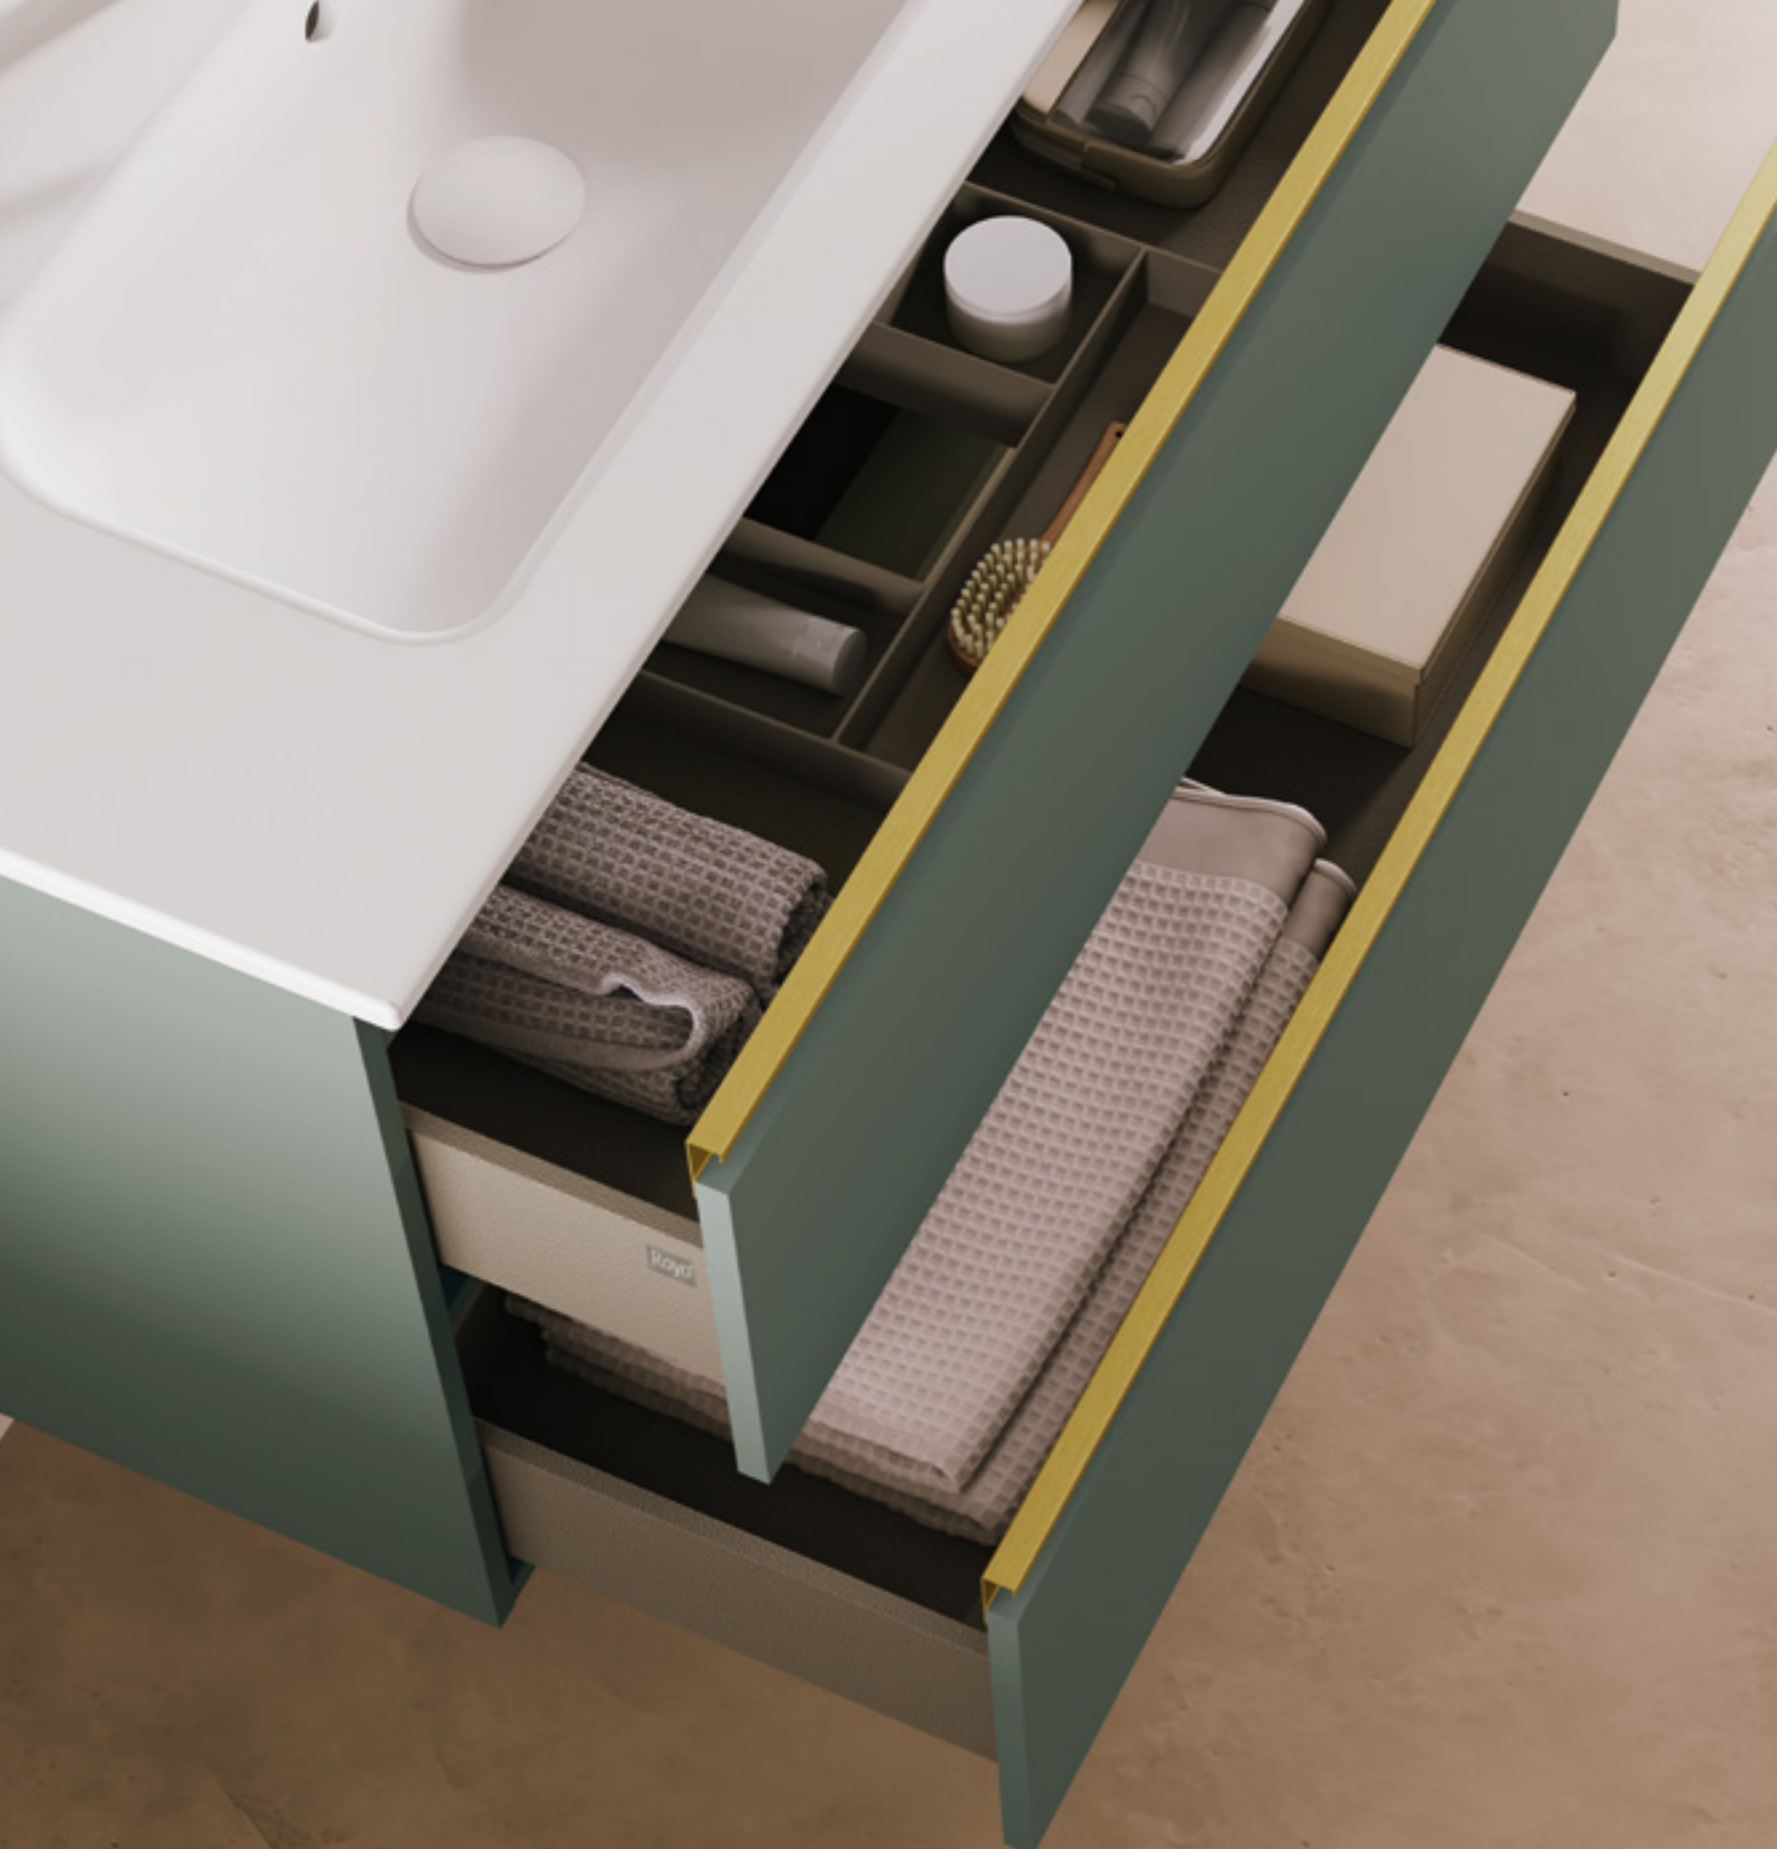

Vida Collection. 100 cm.
Unit 2 drawers. Handle Brushed Gold.
Enzo Matt White built-in washbasin. Mirror Axis.

**VD19
Green Pure**

**Handle
Brushed Gold**