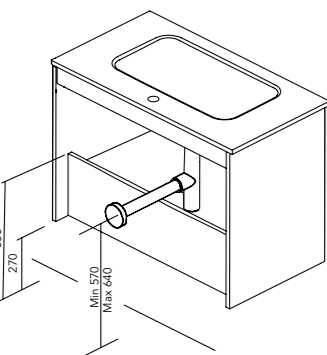

SANSA

2 Doors Tube depth 7cm.