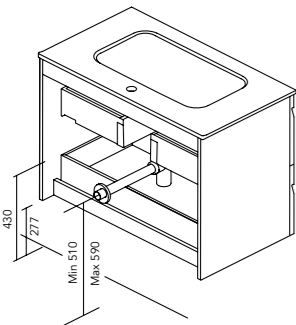

VITALE

2 Drawers Tube depth 7cm.