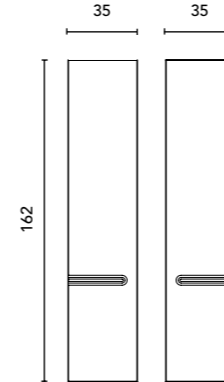

ECONIC COMPACT · TECHNICAL FEATURES

Furniture and Auxiliaries

COLUMN Depth 24								
			BL1B	BL22M	NG3M	AZ7M	VD18M	€
35	1 D. Right		128994	128995	128996	128998	128999	329
35	1 D. Left		129002	129003	129004	129006	129007	329

Interior distribution: 4 removable glass shelves and 1 fixed wooden shelf.