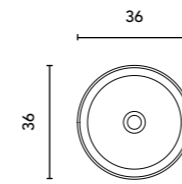

WAVE COMPACT · TECHNICAL FEATURES

Countertop washbasin

SUN

COTTON BLACK SAND PIOMBO GREY OCEAN €

Ø36	128821	128409	126288	129905	129955	130633	274

Matt finish
Sink depth: 12 cm.