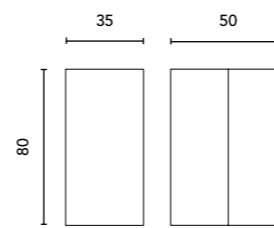

LOGIKA COMPACT · TECHNICAL FEATURES

Furniture and Auxiliaries