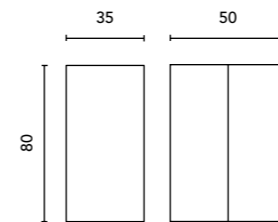

WALL UNITS STYLE Depth 15								
			BL1B	BL22M	NG3M	AZ7M	VD18M	€
35	1 D. Rev.		123237	128194	128197	129907	129908	134
50	2 D.		123241	128200	128203	129911	129912	170

Interior distribution: 2 glass shelves.