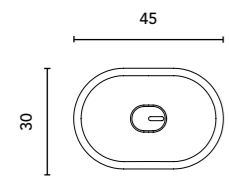

Countertop washbasins

OVAL

WHITE €

45x30	127553	274

Matt finish. Sink depth: 12cm.
Includes screen-printed trim in the same tone as the sink.