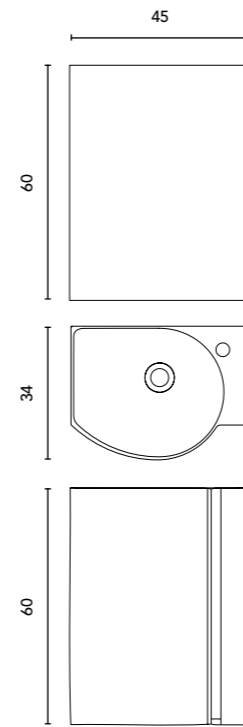

ELEGANCE PACK · TECHNICAL FEATURES

Depth mirror: 1,6 cm.

Washbasin thickness: 8 cm.

Unit
Depth 25 cm.

Internal distribution:
1 wooden shelf.

ELEGANCE Depth 34

- **GR21**
- **NO14**
- **BL1B**
- **GR35B**
- **GR16B**

PACK 45	1 D.	GR21	NO14	BL1B	GR35B	GR16B	€
		122914	122913	122910	126700	122915	282

Pack detail: Unit + Washbasin + Mirror.
47 x 62,5 x 28,7 cm.

Optional Wall light LED

URI 20	126073	€
		46

Melamine

Gloss lacquered

Finishes
Elegance

See page 258 to consult mirrors, mirror cabinets and wall lights.
The measurements of these products are indicated in cm.