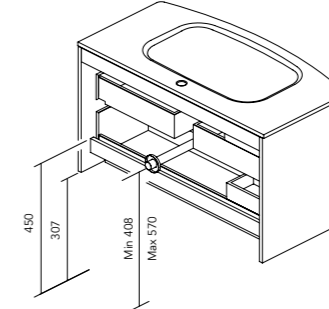

2 Drawers Tube depth 7cm.