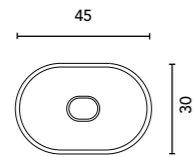

TECHNICAL FEATURES

Countertop washbasins

Solid Surface washbasins

OVAL	Depth 33			
			WHITE	€
45x30			127553	274

Matt finish. Depth sink: 12 cm. Includes screen-printed trim in the same tone as the sink.