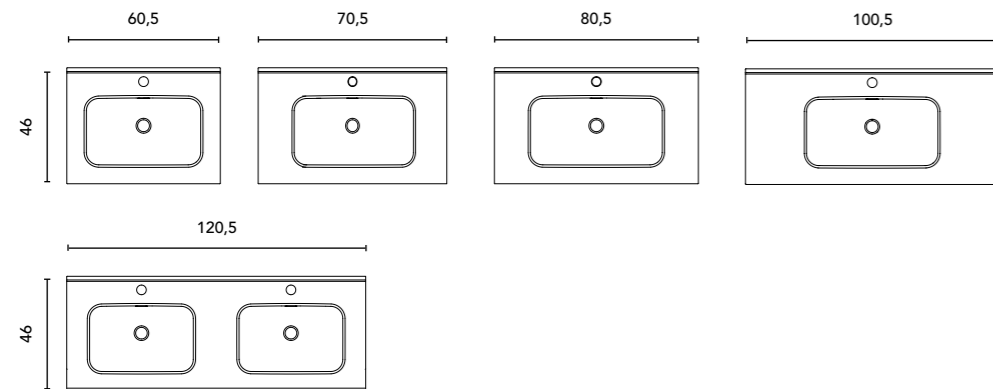

SANSA · TECHNICAL FEATURES

Built-in washbasin

ENZO	Depth 46					
		WHITE	€	MATT WHITE	MATT BLACK	€
60		126222	126	129258	129264	185
70		126223	140	-	-	-
80		126224	148	129259	129265	252
100		126225	203	129260	129266	304
120	2 Sinks	126227	377	129263	129269	586

Gloss White finish, Matt White and Matt Black finish.
Sink depth: 12 cm. Thickness: 2,1 cm.

SANSA · TECHNICAL FEATURES

Built-in washbasins

SLIM	Depth 46		
		WHITE	€
90	Left sink	125315	242
120	Left sink	125316	377

Gloss White finish.
Sink depth: 12,5 cm.
Thickness: 2 cm.

SANSA option with countertop washbasin

See page 272 for worktops
See page 266 for countertop washbasins

See page 274 for more leg options. See page 258 to consult mirrors, mirror cabinets and wall lights. The measurements of these products are indicated in cm. See page 277 to consult the table of washbasins for each collection.