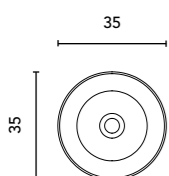

NYSA			WHITE	€
Ø35			125816	120

Gloss White finish. Sink depth: 12,5 cm.