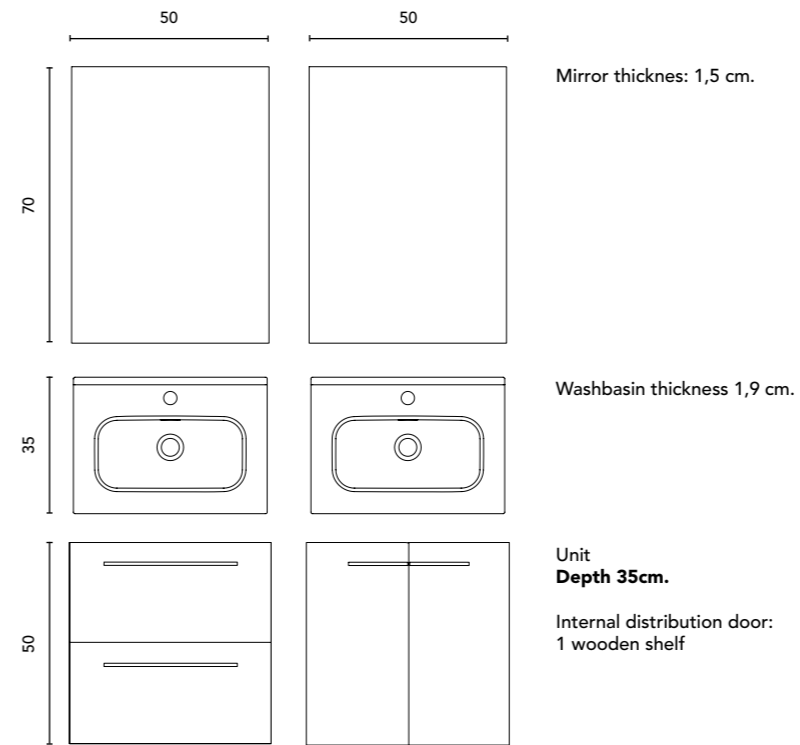

STREET PACK · TECHNICAL FEATURES

STREET Depth 35											€
PACK 50	2 Dr.			123152	129309	123153	129308	123150	123151	129307	328
PACK 50	2 D.			123156	129312	123157	123151	123154	123155	129310	261

Pack detail: Unit + washbasin + mirror.
66 x 85 x 53,5 cm

Optional Wall light LED

	€
URI 20	126073 46

Melamine Gloss lacquered

Finishes Street

See page 258 to consult mirrors, mirror cabinets and wall lights.
The measurements of these products are indicated in cm.