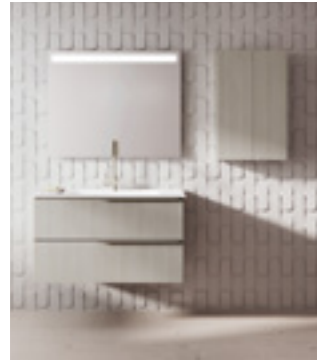

MIO COMPACT · TECHNICAL FEATURES

MIO	Set 1/100	Color Options					€
		RO8 H. Sand	OL1 H. Sand	MA15M H. Sand	BL20M H. White	BL20M H. Black	
LYS 100	Mirror	128125	128125	128125	128125	128125	231
ENZO	Ceramic Matt Built-in washbasin	129260	129260	129260	129260	129260	304
MIO	Unit 2 Dr.	126360	126361	126362	126358	126359	488
Total Set 1							1023
STYLE	Wall unit 2 D.	128204	128205	130966	130965	130965	330