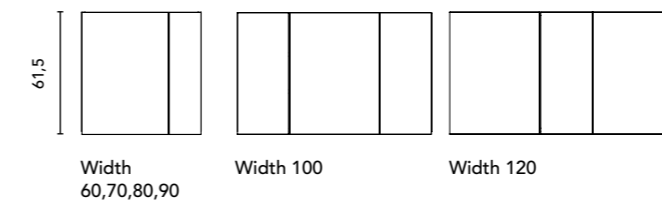

APOLO	Depth 15,4	WHITE		ANTHRACITE	
		€		€	
60		123033	376	123036	395
80		123037	450	123040	471
100		124595	485	124597	506
120		123041	523	123044	548

Internal distribution: 2 glass shelves.

Mirror cabinet with soft-closing hinges. Profile available in two finishes, white lacquered and metallic grey melamine.

Integrated LED light. Includes combibox (plug + switch).