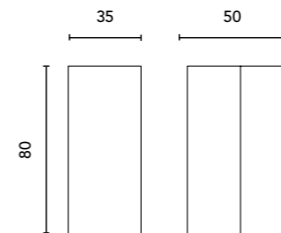

WALL UNIT STYLE	Depth 15						€				€
35	1 D. Rev.		125808	125296	125809	130955	156	128196	128194	123237	134
50	2 D.		125812	125299	125813	130966	183	128202	126727	123241	170

Internal distribution: 2 glass shelves. For lacquered finishes, 2 wooden shelves.

Wrapping foil in 3D Gloss lacquered Matt lacquered