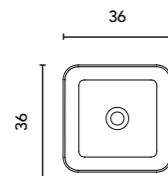

ZALA			WHITE	€
36x36			125817	120

Gloss White finish. Sink depth: 12,5 cm.