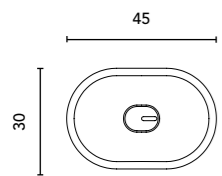

Countertop washbasins

OVAL			WHITE	€
45x30			127553	274

Matt finish. Sink depth: 12cm. Includes screen-printed trim in the same tone as the sink.