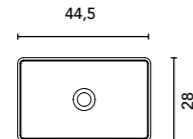

TAOS	Depth 28			
			WHITE	€
44,5			126290	219

Matt finish.
Depth sink: 12 cm.