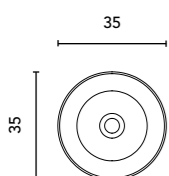

NYSA			€
		WHITE	
Ø35		125816	120

Gloss White finish. Sink depth: 12,5cm.