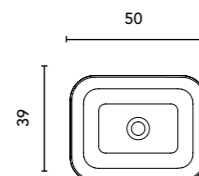

Countertop washbasins

OVAL

WHITE €

45x30	127553	274
-------	--------	-----

Matt finish. Sink depth: 12cm.  
Includes screen-printed trim in the same tone as the sink.

NOMIA

WHITE €

50x39	125818	120
-------	--------	-----