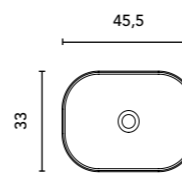

BLOCK

COTTON BLACK SAND PIOMBO GREY OCEAN €

45,5x33	128822	128410	126289	129906	129956	130634	274

Matt finish
Sink depth: 13,5 cm.

See page 274 for more leg options. See page 258 to consult mirrors, mirror cabinets and wall lights. The measurements of these products are indicated in cm. See page 277 to consult the table of washbasins for each collection.