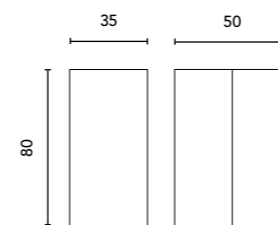

WALL UNIT STYLE/ DUPLA	Depth 15						€
			RO5	FR2	MA15M	BL18B	
35	1 D. Rev.		127182	127181	130955	127180	156
50	2 D.		127190	127189	130966	127188	183

Internal distribution: 2 glass shelves.

Wrapping foil in 2D

See page 274 for more leg options. See page 258 to consult mirrors, mirror cabinets and wall lights. The measurements of these products are indicated in cm. See page 277 to consult the table of washbasins for each collection.