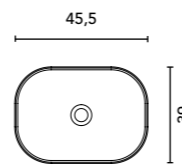

TECHNICAL FEATURES

Countertop washbasins

Ceramic washbasins

BLOCK								€
45,5x39		126289	128410	126289	129906	129956	130634	274

Matt finish.
Depth sink: 13,5 cm.