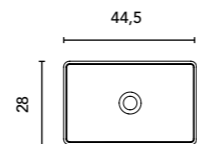

TAOS

WHITE €

44,5x28	126290	219

Matt finish
Sink depth: 12 cm.