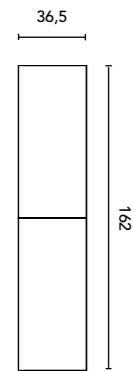

COLUMN	Depth 24						€
			RO8	OL1	MA15M	BL20M	
36,5	2 D. Right		126427	126428	126429	126426	347
36,5	2 D. Left		126721	126722	126723	126720	347

Internal distribution: 4 mobile glass shelves and 1 fixed wooden shelf.