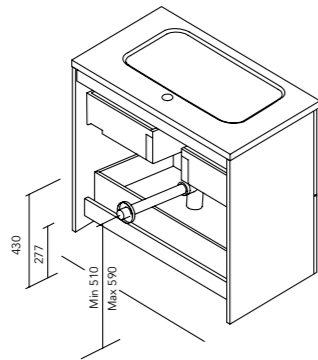

2 Drawers Tube depth 6cm.