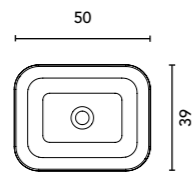

NOMIA Depth 39			WHITE	€
50 x 39		125818	120	

Gloss White finish.
Depth sink: 13 cm.