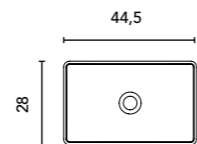

TAOS			€
		WHITE	
44,5x28		126290	219

Matt finish. Sink depth: 12cm.