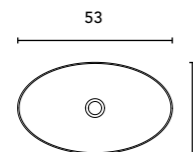

VOLTA	Depth 31			
			WHITE	€
53			126724	219

Matt finish.
Depth sink: 11,5 cm.