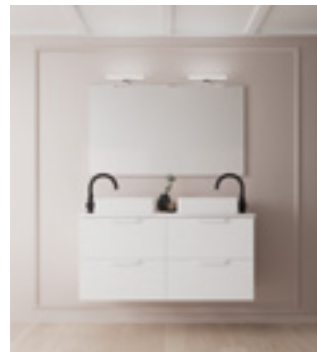

URBAN	Set 3/120	Color Options				€
		BL19	RO6	GR37	BL20M	
URI 30	Wall light LED (2 Units)	126266	126266	126266	126266	146
MURANO 120	Mirror	122552	122552	122552	122552	116
TAOS	Countertop washbasin (2 U.)	126290	126290	126290	126290	438
WORKTOP	Worktop PVC White	127438	127438	127438	127438	135
URBAN	Unit 2 Dr. (2 Units)	126184	126185	126186	126187	692
Total Set 3						1527