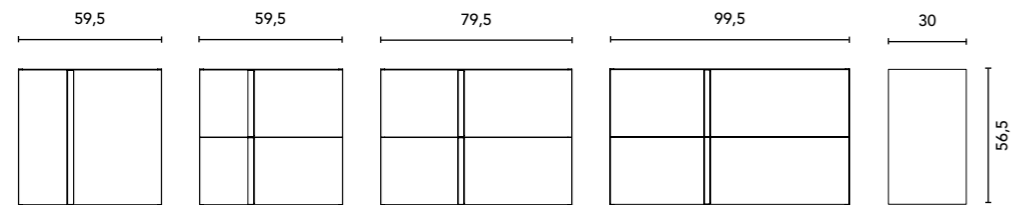

ONIX+ · TECHNICAL FEATURES

Furniture and Auxiliaries

ONIX+	Depth 45							€
			GR21	NO14	GR40	BL1B	GR16B	
			Handle White	Handle Black	Handle Black	Handle Chrome	Handle Chrome	
60	2 D.		125574	125575	127163	125572	125573	183
60	2 Dr.		125559	125560	127164	125557	125558	263
80	2 Dr.		125564	125565	127165	125562	125563	315
100	2 Dr.		125569	125570	127166	125567	125568	352
30	1 D.		125584	125585	127167	125582	125583	168

The 120 compositions have been combined with the two 60 units. The 90 units in modules 60 and 30.

SHORT HANDLE				€
	NG3M	BL20M	GR35M	
2 Units	125824	125823	125822	28

Handles included in the furniture. Customization option requesting the handles separately.

LONG HANDLE				€
	NG3M	BL20M	GR35M	
1 Unit	125827	125826	125825	18

Handles included in the furniture. Customization option requesting the handles separately.

BASE UNIT	Depth 45							€
			GR21	NO14	GR40	BL1B	GR16B	
30	1 D. Rev.		122845	122843	127168	122839	122840	168

Internal distribution: 1 wooden shelf.