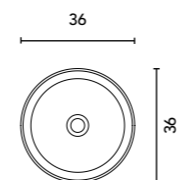

SUN								€
Ø36		128821	128409	126288	129905	129955	130633	274

Matt finish.
Depth sink: 12 cm.

The measurements of these products are indicated in cm.