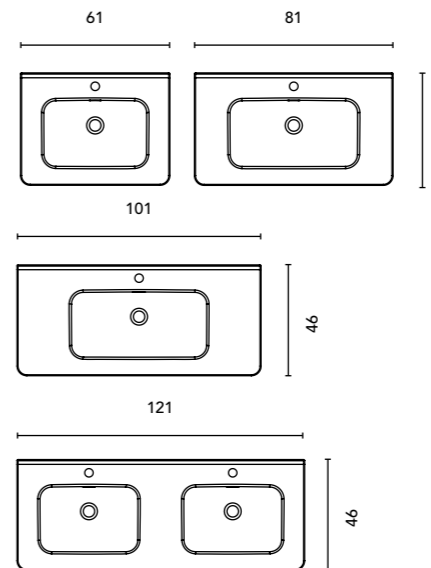

BEAUTY	Depth 46			
			WHITE	€
60			123497	139
80			123498	168
100			124782	221
120			124783	386

Gloss White finish.
Depth sink: 12 cm. Thickness : 1,8 cm.

The measurements of these products are indicated in cm.