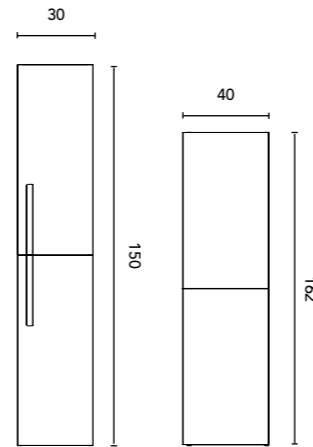

Internal distribution: 1 wooden shelf.

ONIX+ · TECHNICAL FEATURES

Furniture and Auxiliaries

COLUMN	Depth 24							€
			GR21	NO14	GR40	BL1B	GR16B	
			Handle White	Handle Black	Handle Black	Handle Chrome	Handle Chrome	
30	2 D. Rev.		125579	125580	127169	125577	125578	248