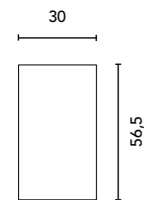

BASE UNIT	Depth 45							€
			GR21	NO14	GR40	BL1B	GR16B	
30	1 D. Rev.		122845	122843	127168	122839	122840	168

Internal distribution: 1 wooden shelf.