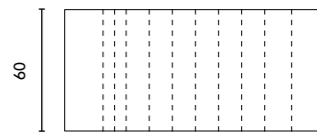

Width 50.

Mirror

Width 20,25,30,40,50,60,70,80,90,110,130.

Mirror shelf

FENIX	Mirror cabinet	€
50 x 60	126704	<b>260</b>

Depth: 13 cm.  
Mirror cabinet with exterior sides and edges in mirror, interiors in mokka finish. Shiny chrome metallic handle. Door with the possibility of opening to the right or to the left.