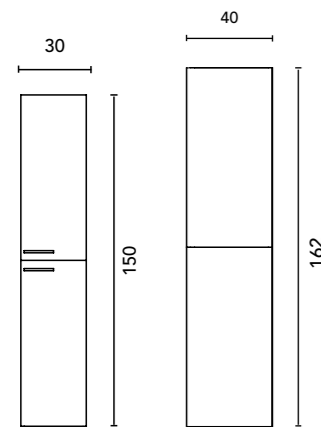

NISY · TECHNICAL FEATURES

Furniture and auxiliaries

COLUMN	Depth 24							€
30	2 D. Rev.		127307	127303	127305	127306	127304	203

Internal distribution: 2 mobile wooden shelves and 1 fixed wooden shelf.

COLUMN STYLE	Depth 35					€
40	2 D. Rev.		129985	129982	129983	269

Internal distribution: 4 mobile wooden shelves and 1 fixed wooden shelf.