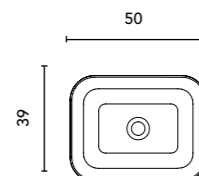

NOMIA	WHITE	€
50x39	125818	120

Gloss White finish.
Sink depth: 13 cm.