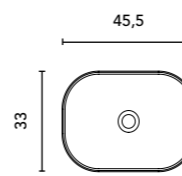

NOMIA	WHITE	€
50x39	125818	120

Gloss White finish.  
Sink depth: 13 cm.

TAOS	WHITE	€
44,5x28	126290	219

Matt finish.  
Sink depth: 12 cm.

NYSA	WHITE	€
Ø35	125816	120

Gloss White finish.  
Sink depth: 12,5 cm.

ZALA	WHITE	€
36x36	125817	120

Gloss White finish.  
Sink depth: 12,5 cm.

VOLTA	WHITE	€
53x31	126724	219

Matt finish.  
Sink depth: 11,5 cm.

DAI · TECHNICAL FEATURES

Countertop washbasins

SUN	COTTON	BLACK	SAND	PIOMBO	GREY	OCEAN	€
Ø36	128821	128409	126288	129905	129955	130633	274

Matt finish.  
Sink depth: 12 cm.

BLOCK	COTTON	BLACK	SAND	PIOMBO	GREY	OCEAN	€
45,5x33	128822	128410	126289	129906	129956	130634	274

Matt finish.  
Sink depth: 13,5 cm.

See page 274 for more leg options. See page 258 to consult mirrors, mirror cabinets and wall lights. The measurements of these products are indicated in cm. See page 277 to consult the table of washbasins for each collection.