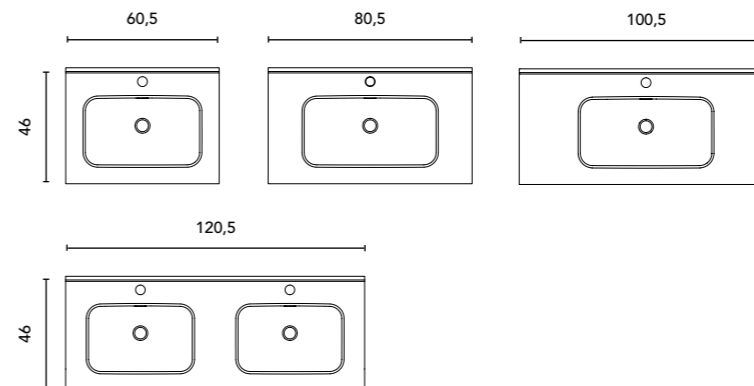

NISY · TECHNICAL FEATURES

Built-in washbasins

ENZO	Depth 46			€			€
60			126222	126	129258	129264	185
80			126224	148	129259	129265	252
100			126225	203	129260	129266	304
120	2 Sinks		126227	377	129263	129269	586

Gloss White finish, Matt White and Matt Black finish.
Sink depth: 12 cm. Thickness: 2,1 cm.

NISY option with countertop washbasin

See page 272 for worktops
See page 266 for countertop washbasins

See page 274 for more leg options. See page 258 to consult mirrors, mirror cabinets and wall lights. The measurements of these products are indicated in cm. See page 277 to consult the table of washbasins for each collection.