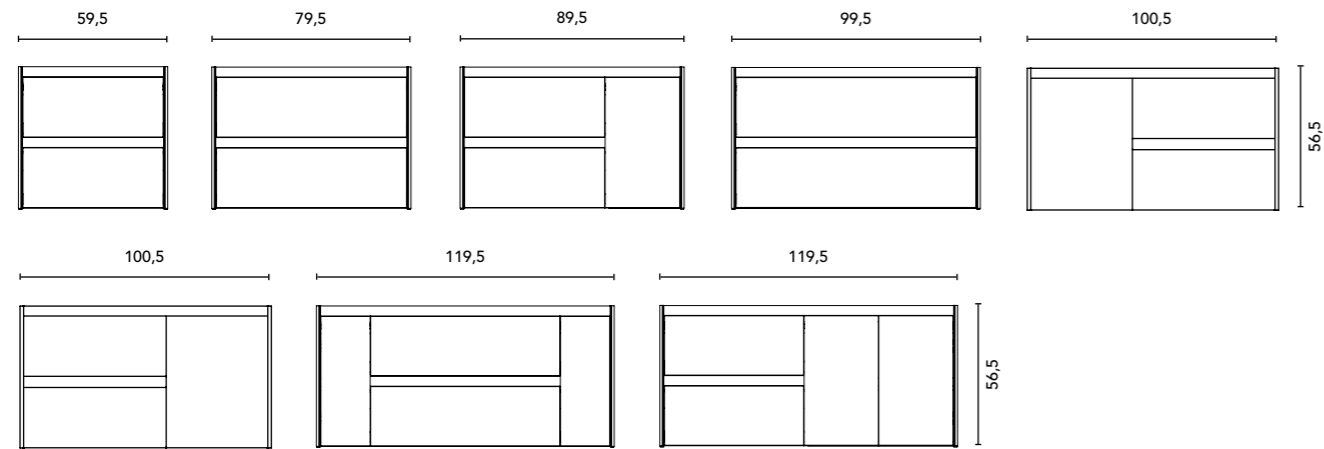

ALFA COMPACT · TECHNICAL FEATURES

Furniture and Auxiliaries

ALFA	Depth 45								€
			RO5	FR2	MA15M	AZ9M	BL18B	BL20M	
60	2 Dr.		124012	124013	127236	130663	124011	127235	340
80	2 Dr.		124522	124523	127238	130664	124521	127237	381
90	2 Dr. 1 D.		124015	124016	127240	130665	124014	127239	444
100	2 Dr.		124525	124526	127242	130666	124524	127241	444
100	1 D. 2 Dr.		128140	128141	128139	130668	128137	128138	478
100	2 Dr. 1 D.		128135	128236	128134	130667	128132	128133	478
120	1 D. 2 Dr. 1 D.		124528	124529	127246	130670	124527	127245	539
120	2 Dr. 2 D.		124018	124019	127244	130669	124017	127243	539

Unit 120 1D. 2Dr. 1D. only compatible with washbasins with centered sinks.
Unit 120 2Dr. 2D. only compatible with washbasins with left sink and double sink.

More measurements available

For more measurement options consult our Modular Catalog 2024.

ALFA COMPACT · TECHNICAL FEATURES

Furniture and Auxiliaries

COLUMN	Depth 24								€
			RO5	FR2	MA15M	AZ9M	BL18B	BL20M	
31,5	2 D. Rev.		123521	123520	127196	130832	124895	127195	248

Internal distribution: 2 mobile wooden shelves and 1 fixed wooden shelf.

WALL UNITS STYLE / DUPLA	Depth 15								€
			RO5	FR2	MA15M	AZ9M	BL18B	BL20M	
35	1 D. Rev.		127182	127181	130955	130956	127180	130954	156
50	2 D.		127190	127189	130966	130967	127188	130965	183

Internal distribution: 2 glass shelves.

Wrapping foil in 2D

Finishes Alfa

See page 274 for more leg options. See page 258 to consult mirrors, mirror cabinets and wall lights. The measurements of these products are indicated in cm. See page 277 to consult the table of washbasins for each collection.