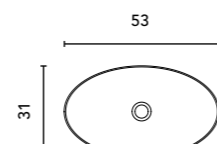

TAOS			WHITE	€
44,5x28			126290	219

Matt finish. Sink depth: 12 cm.

NYSA			WHITE	€
Ø35			125816	120

Gloss White finish. Sink depth: 12,5 cm.

ZALA			WHITE	€
36x36			125817	120

Gloss White finish. Sink depth: 12,5 cm.