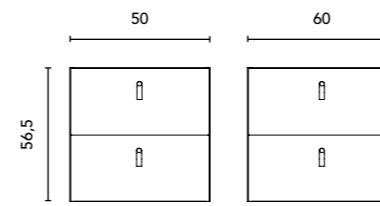

LITTLE COMPACT · TECHNICAL FEATURES

Furniture

LITTLE	Depth 35				€
		RO8 H. Brown	OL1 H. Brown	BL20M H. Black	
50	2 Dr.	127205	127204	127203	328
60	2 Dr.	127208	127207	127206	341