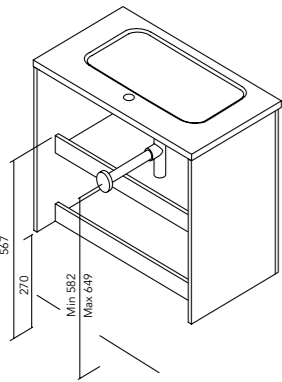

TECHNICAL FEATURES

Siphon placement

ONIX+

2 Doors Tube depth 6cm.