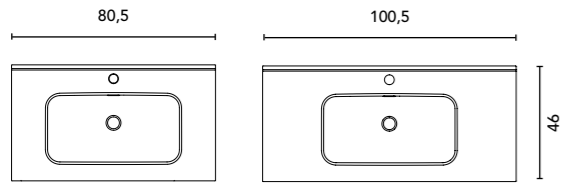

LOGIKA COMPACT · TECHNICAL FEATURES

Built-in washbasin

ENZO Depth 46			€			€
		GLOSS WHITE		MATT WHITE	MATT BLACK	
80		126224	148	129259	129265	252
100		126225	203	129260	129266	304

Depth of the sink: 12 cm. Thickness: 2.1 cm.

Countertop washbasin

OVAL			€
		WHITE	
45x30		127553	274

Matt finish. Sink depth: 12cm. Includes screen-printed trim in the same tone as the sink.

NOMIA			€
		WHITE	
50x39		125818	120

Gloss White finish. Sink depth: 13cm.

TAOS			€
		WHITE	
44,5x28		126290	219

Matt finish. Sink depth: 12cm.

NYSA			€
		WHITE	
Ø35		125816	120

Gloss White finish. Sink depth: 12,5cm.

ZALA			€
		WHITE	
36x36		125817	120

Gloss White finish. Sink depth: 12,5cm.

VOLTA			€
		WHITE	
53x31		126724	219

Matt finish. Sink depth: 11,5cm.

LOGIKA COMPACT · TECHNICAL FEATURES

Countertop washbasin

SUN								€
		COTTON	BLACK	SAND	PIOMBO	GREY	OCEAN	
Ø36		128821	128409	126288	129905	129955	130633	274

Matt finish. Sink depth: 12cm.

BLOCK								€
		COTTON	BLACK	SAND	PIOMBO	GREY	OCEAN	
45,5x33		128822	128410	126289	129906	129956	130634	274

Matt finish. Sink depth: 13,5 cm.

See page 274 for more leg options. See page 258 to consult mirrors, mirror cabinets and wall lights. The measurements of these products are indicated in cm. See page 277 to consult the table of washbasins for each collection.