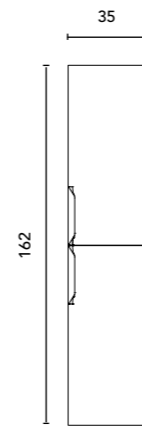

Worktops with hole for both sink and faucet.  
Thickness: 1,2 cm.

WAVE COMPACT · TECHNICAL FEATURES

Furniture and Auxiliaries

COLUMN	Depth 24			€
<b>35</b>	2 D. Rev.		126498 126499 126500 126501	<b>291</b>