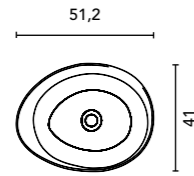

TECHNICAL FEATURES

Countertop washbasins

Ceramic washbasins

GALAXY Depth 41			WHITE	€
51,2 x 41		116985	120	

Gloss White finish.
Depth sink: 14 cm.