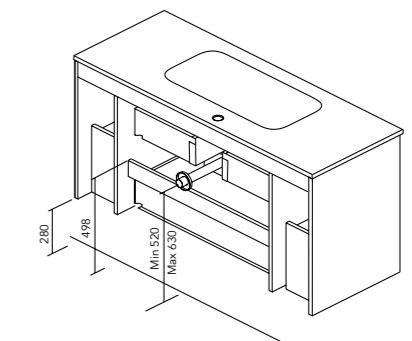

#### ALFA COMPACT

2 Drawers Tube depth 7cm.

2 Drawers - 1 Door Tube depth 7cm.

1 Door - 2 Drawers - 1 Door Tube depth 7cm.

Dimensions indicated in the drawing are based on the level of the whole leg, in case of wall hanging the furniture dimensions could change. The measures of these schemes are represented in mm.