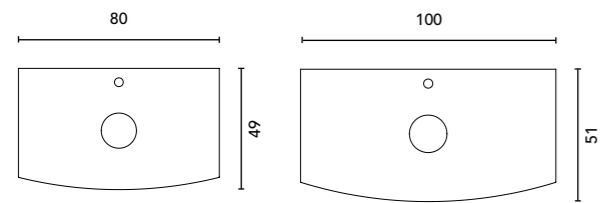

Worktops

WORKTOP	Depth 49/51			€
80			126502 126503 126504 126505	96
100			126506 126507 126508 126509	111

Worktops with hole for both sink and faucet.
Thickness: 1,2 cm.