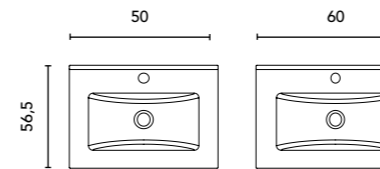

Built-in washbasins