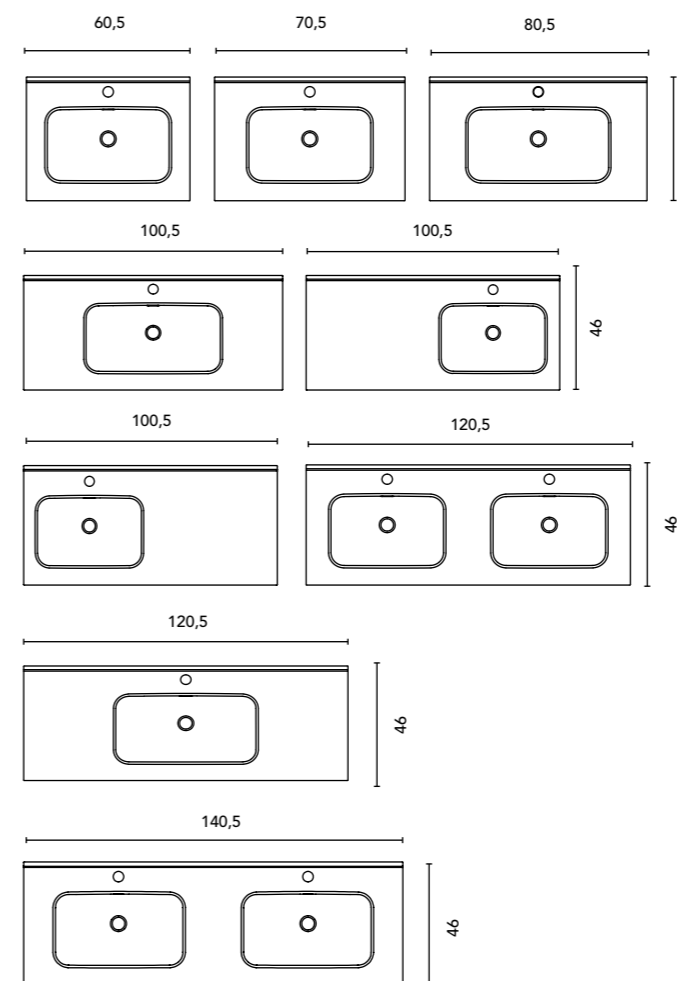

TECHNICAL FEATURES

Built-in washbasins

Ceramic built-in washbasins

ENZO	Depth 46			WHITE	€		MATT WHITE		MATT BLACK	€
60	1 sink			126222	126	129258	129264	129264	185	
70	1 sink			126223	140	-	-	-	-	
80	1 sink			126224	148	129259	129265	129265	252	
100	1 sink			126225	203	129260	129266	129266	304	
100	1 sink Left (60+40)			126984	255	129261	129267	129267	304	
100	1 sink Right (40+60)			126985	255	129262	129268	129268	304	
120	2 sinks (60+60)			126227	377	129263	129269	129269	586	
120	1 sink			126226	377	-	-	-	-	
140	2 sinks (70+70)			126228	666	-	-	-	-	

Gloss White finish, Matt White and Matt Black finish.
Depth sink: 12 cm. Thickness: 2,1 cm.

WASHBASIN COUNTERS IN MATT WHITE AND MATT BLACK FINISH ARE NOT COMPATIBLE WITH 3-DRAWER FURNITURE.

The measurements of these products are indicated in cm.