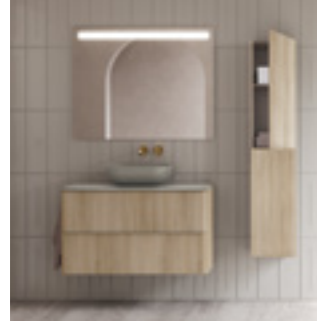

DAI · TECHNICAL FEATURES

DAI		Set 1/100				
		RO5	FR2	MA15M	BL18B	€
LYS 100	Mirror	128125	128125	128125	128125	231
BLOCK	Sand countertop washbasin	126289	126289	126289	126289	274
DAI	Worktop Sand	127528	127528	127528	127528	101
DAI	Unit 2 Dr.	127111	127112	127110	127109	427
Total Set 1						1033
DAI	Column 2 D. Rev.	123521	123520	127196	124895	248
SUMI	Towel hanger	127175	127175	127175	127175	32