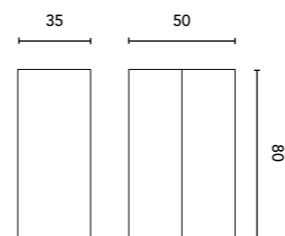

WALL UNIT STYLE	Depth 15	GR21	RO14	NO14	BL1B	AZ6B	GR16B	€
35	1 D. Rev.	125317	129240	123240	123237	127364	123238	134
50	2 D.	125318	129196	123244	123241	127365	123242	170

Internal distribution: 2 wooden shelves.