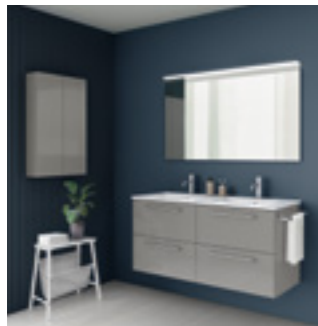

NISY Set 2/120		NO14	BL1B	GR35B	AZ6B	GR16B	€
LIMIT 120	Wall light LED	127162	127162	127162	127162	127162	180
MURANO 120	Mirror	122552	122552	122552	122552	122552	116
ENZO	Ceramic built-in washbasin	126227	126227	126227	126227	126227	377
NISY	Unit 2 Dr. (2 Units)	127283	127284	127286	127287	127285	480
Total Set 2							1153
STYLE	Wall unit 2 D.	123244	123241	127184	127365	123242	170
SUMI	Towel holder	126160	126160	126160	126160	126160	64