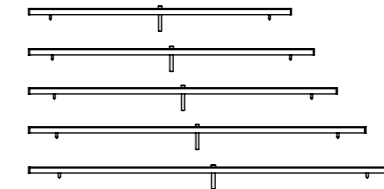

Technical features:
Temperature 4000K.
15W / 1135 LM (Limit 50/60)
20W / 1480 LM (Limit 80)
25W / 1790 LM (Limit 100)
30W / 2130 LM (Limit 120)
1 Luminary / box

		€
LIMIT 50	127234	90
LIMIT 60	127159	116
LIMIT 80	127160	141
LIMIT 100	127161	168
LIMIT 120	127162	180