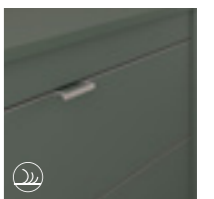

Green Pure · VD19

Finishes available upon request

For more options of measures and finishes consult our Modular Catalog 2024.