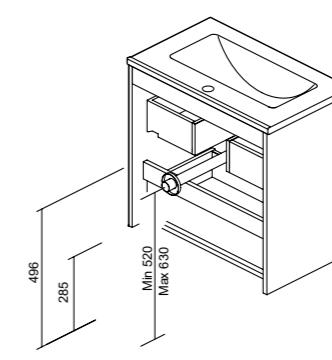

LITTLE COMPACT

2 Drawers