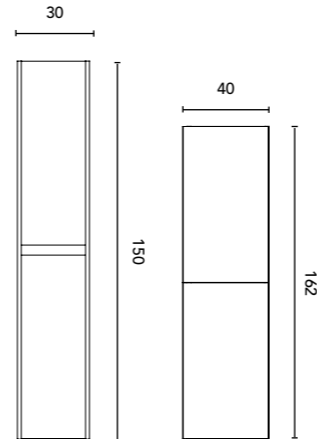

SANSA · TECHNICAL FEATURES

Furniture and auxiliaries

COLUMN	Depth 24	GR21	RO14	NO14	BL1B	AZ6B	GR16B	€
30	2 P. Rev.	127415	129479	127414	125073	129477	127412	198

Internal distribution: 2 mobile wooden shelves and 1 fixed wooden shelf.

COLUMN STYLE	Depth 35	GR21	NO14	BL1B	GR16B	€
40	2 D. Rev.	129984	129985	129982	129983	269

Internal distribution: 4 mobile wooden shelves and 1 fixed wooden shelf.