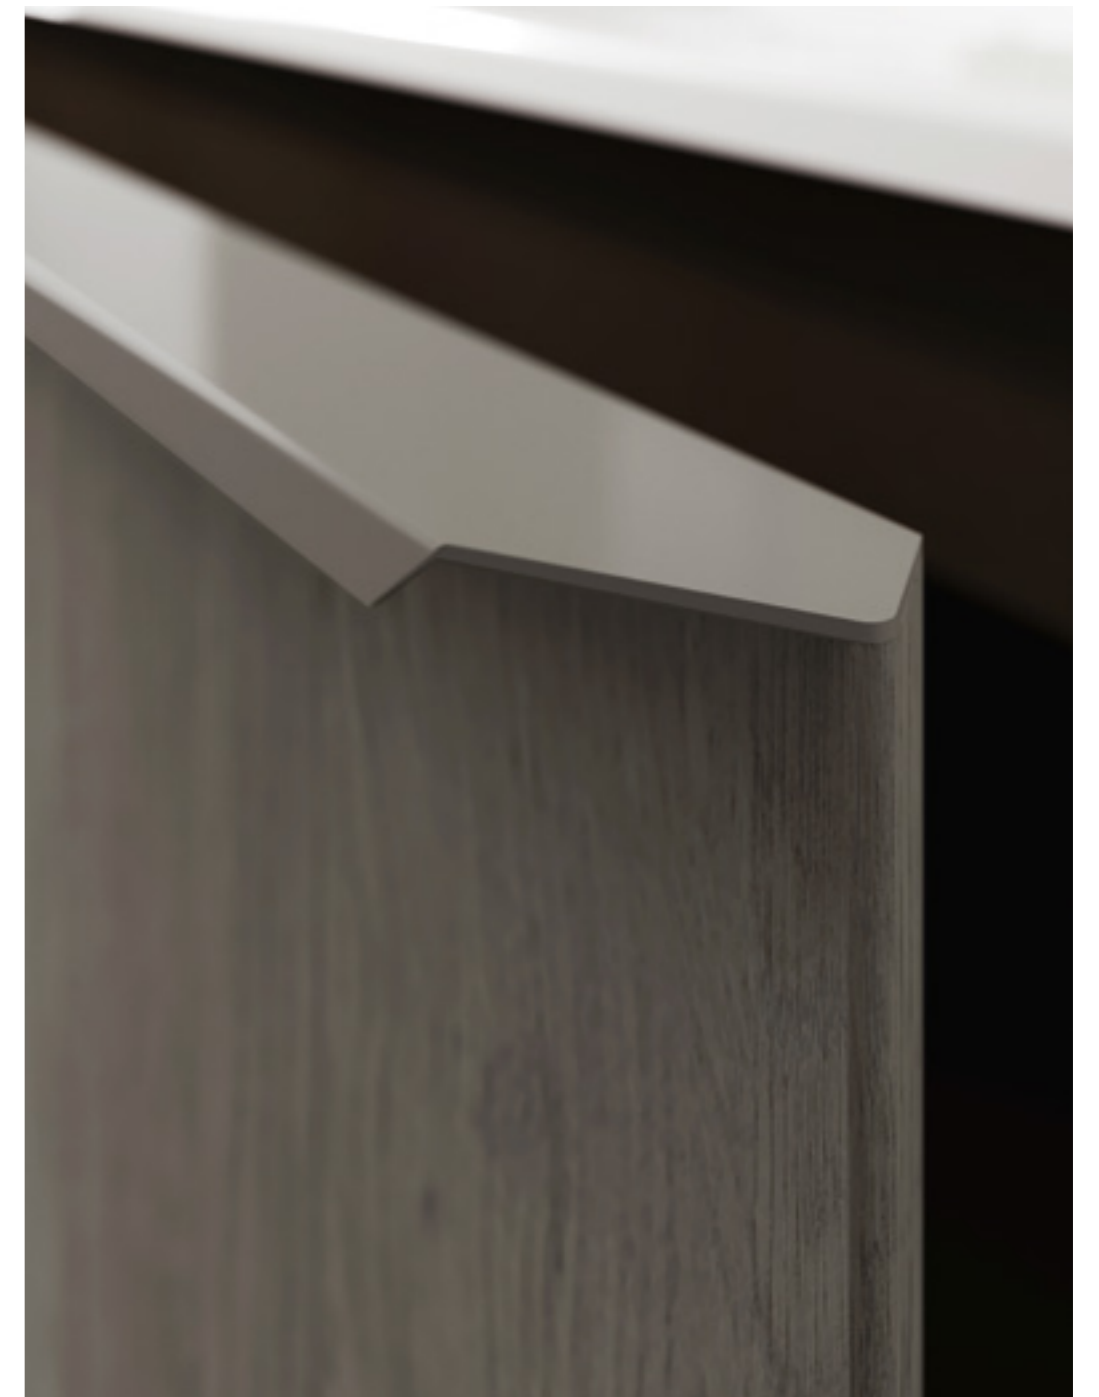

Unit 2 drawers. Enzo Matt White built-in washbasin. Mirror Yue 75 cm. Wall light LED Sunna 15. Legs Wire Black. Column 2 doors.

**BL20M  
Matt White**

**Handle  
Matt Black**

**Mio Collection. 80 cm.**  
Unit 2 drawers. Enzo built-in washbasin. Mirror Murano 80 cm.  
Wall light LED Luce 30. Column 2 doors.