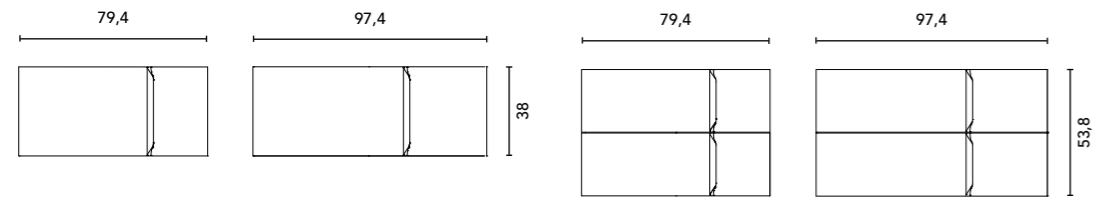

WAVE COMPACT · TECHNICAL FEATURES

Furniture and Auxiliaries

WAVE	Depth 48/52			€
80	1 Dr.		126466 126467 126468 126469	346
100	1 Dr.		126470 126471 126472 126473	458
80	2 Dr.		126474 126475 126476 126477	510
100	2 Dr.		126478 126479 126480 126481	602

Organizer boxes for the interior of the drawers. For 1Dr. furniture, an organizer box. For 2Dr. furniture, two organizer boxes in the lower drawer.