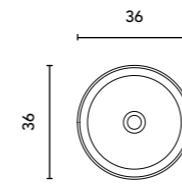

ECONIC COMPACT · TECHNICAL FEATURES

Countertop washbasin

SUN								€
		COTTON	BLACK	SAND	PIOMBO	GREY	OCEAN	
Ø36		128821	128409	126288	129905	129955	130633	274

Matt finish. Sink depth: 12 cm.