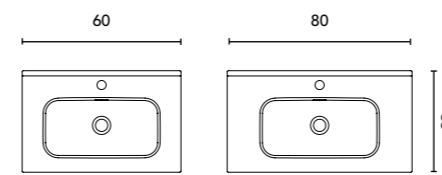

VITALE · TECHNICAL FEATURES

Built-in washbasin