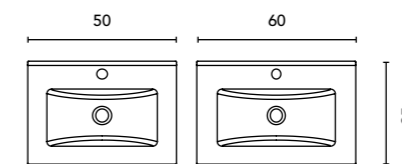

TECHNICAL FEATURES

Built-in washbasins

Ceramic built-in washbasins

LITTLE	Depth 35			
			WHITE	€
50			126994	119
60			126995	127

Gloss White finish.
Depth sink: 13,5 cm. Thickness: 2,1 cm.