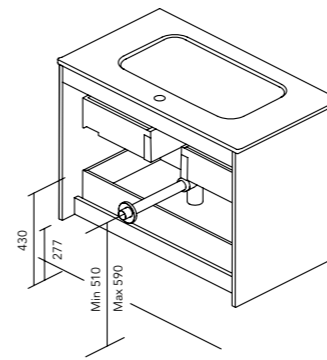

TECHNICAL FEATURES

Siphon placement

NISY

2 Drawers Tube depth 7cm.