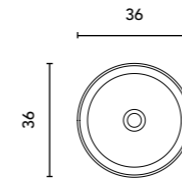

DAI · TECHNICAL FEATURES

Countertop washbasins

SUN	COTTON	BLACK	SAND	PIOMBO	GREY	OCEAN	€
Ø36	128821	128409	126288	129905	129955	130633	274

Matt finish.
Sink depth: 12 cm.