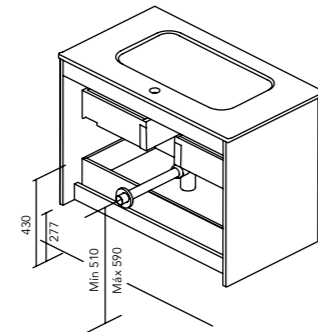

ECONIC COMPACT

2 Drawers Tube depth 7cm.