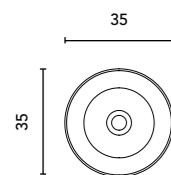

Gloss White finish  
Sink depth: 13 cm.

TAOS

WHITE €

44,5x28	126290	219
---------	--------	-----

Matt finish  
Sink depth: 12 cm.

NYSA

WHITE €

Ø35	125816	120
-----	--------	-----