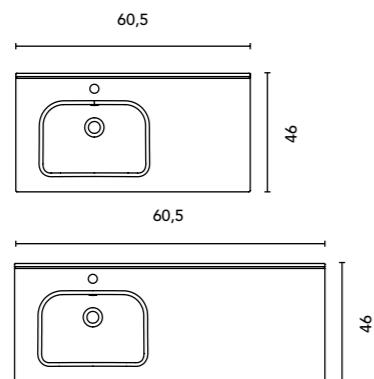

SLIM	Depth 46			WHITE	€
90	1 sink Left (60+30)			125315	242
120	1 sink Left (60+60)			125316	377

Gloss White finish.
Depth sink: 12,5 cm. Thickness: 2 cm.