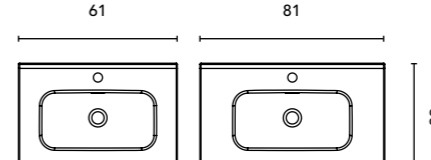

SPIRIT	Depth 39			
			WHITE	€
60			124873	131
80			124875	169

Gloss White finish.
Depth sink: 12 cm. Thickness : 1,8 cm.