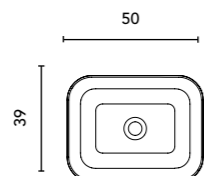

NOMIA			€
		WHITE	
50x39		125818	120

Gloss White finish. Sink depth: 13cm.