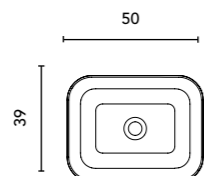

NOMIA			WHITE	€
50x39			125818	120

Gloss White finish. Sink depth: 13 cm.