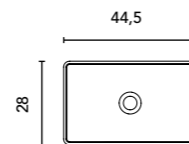

TAOS	WHITE	€
44,5x28	126290	219

Matt finish.
Sink depth: 12 cm.