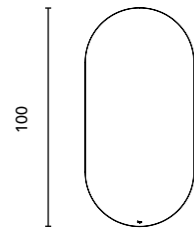

TECHNICAL FEATURES

Mirrors with light

LED **SAMSUNG**