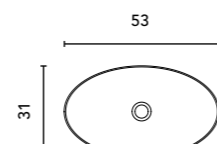

VOLTA			€
		WHITE	
53x31		126724	219

Matt finish. Sink depth: 11,5cm.