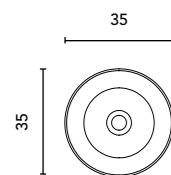

NYSA	WHITE	€
Ø35	125816	120

Gloss White finish.
Sink depth: 12,5 cm.