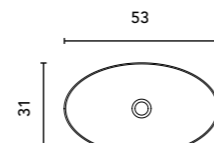

VOLTA	WHITE	€
53x31	126724	219

Matt finish.
Sink depth: 11,5 cm.