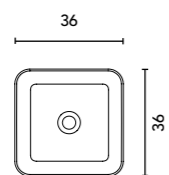

ZALA Depth 36			WHITE	€
36 x 36		125817	120	

Gloss White finish.
Depth sink: 12,5 cm.