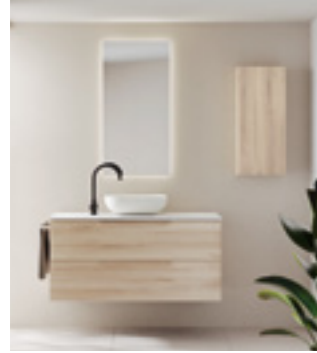

URBAN · TECHNICAL FEATURES

URBAN	Set 1/120	Color Options				€
		BL19	RO6	GR37	BL20M	
BLAZE 50	Mirror	130351	130351	130351	130351	255
WORKTOP	Worktop PVC White	127438	127438	127438	127438	135
BLOCK	Countertop washbasin Cotton	128822	128822	128822	128822	274
URBAN	Unit 2 Dr.	126196	126197	126198	126199	590
Total Set 1						1254
STYLE	Wall Unit 1 D.	125808	125296	125809	130954	156
SUMI	Towel holder	126161	126161	126161	126161	64