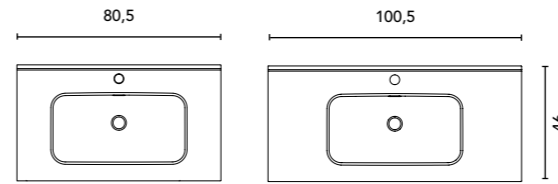

VIDA COMPACT · TECHNICAL FEATURES

Built-in washbasin

ENZO	Depth 46			€			€		
80			GLOSS WHITE	126224	148	MATT WHITE	129259	129265	252
100				126225	203		129260	129266	304

Sink depth: 12 cm. Thickness: 2,1 cm.

More measurements available

For more measurement options consult our Modular Catalog 2024.

VIDA option with countertop washbasin

See page 272 for worktops
See page 266 for countertop washbasins