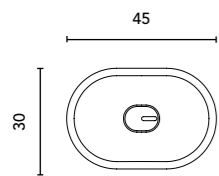

Countertop washbasin

OVAL			€
		WHITE	
45x30		127553	274

Matt finish. Sink depth: 12cm. Includes screen-printed trim in the same tone as the sink.