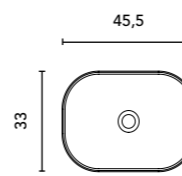

TAOS			WHITE	€
44,5x28			126290	219

Matt finish. Sink depth: 12 cm.

NYSA			WHITE	€
Ø35			125816	120

Gloss White finish. Sink depth: 12,5 cm.

ZALA			WHITE	€
36x36			125817	120

Gloss White finish. Sink depth: 12,5 cm.

VOLTA			WHITE	€
53x31			126724	219

Matt finish. Sink depth: 11,5 cm.

ECONIC COMPACT · TECHNICAL FEATURES

Countertop washbasin

SUN								€
		COTTON	BLACK	SAND	PIOMBO	GREY	OCEAN	
Ø36		128821	128409	126288	129905	129955	130633	274

Matt finish. Sink depth: 12 cm.

BLOCK								€
		COTTON	BLACK	SAND	PIOMBO	GREY	OCEAN	
45,5x33		128822	128410	126289	129906	129956	130634	274

Matt finish. Sink depth: 13,5 cm.

See page 274 for more leg options. See page 258 to consult mirrors, mirror cabinets and wall lights. The measurements of these products are indicated in cm. See page 277 to consult the table of washbasins for each collection.