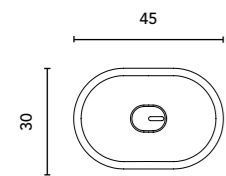

Countertop washbasins

OVAL	WHITE	€
45x30	127553	274

Matt finish. Sink depth: 12cm.
Includes screen-printed trim in the same tone as the sink.