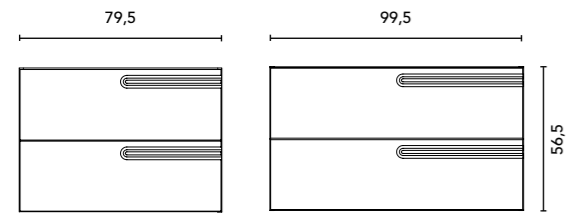

ECONIC COMPACT · TECHNICAL FEATURES

Furniture and Auxiliaries

ECONIC Depth 45								
			BL1B	BL22M	NG3M	AZ7M	VD18M	€
80	2 Dr.		128946	128947	128948	128950	128951	450
100	2 Dr..		128954	128955	128956	128958	128959	480