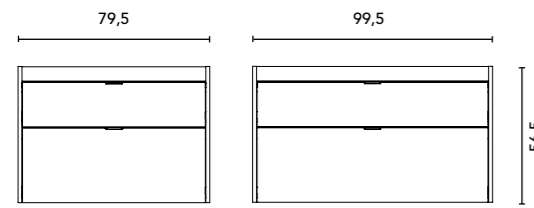

LOGIKA COMPACT · TECHNICAL FEATURES

Furniture and Auxiliaries

LOGIKA	Depth 45						€
			NO18	BL26	AZ8	VD19	
80	2 Dr.		130315	130310	130313	130311	408
100	2 Dr.		130321	130316	130319	130317	431

Fully extractable metal drawer without storage tray for more storage.
Two adjustment options: up – down and left – right.
WITHOUT HANDLE, IT MUST BE ORDERED SEPARATELY.

HANDLES					€
		INOX	ANTHRACITE	WHITE	
80	2 Units	130537	130536	130535	69
100	2 Units	130540	130539	130538	79