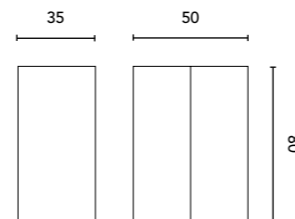

WALL UNITS STYLE	Depth 15							€
			GR21	NO14	GR40	BL1B	GR16B	
35	1 D. Rev.		125317	123240	127179	123237	123238	134
50	2 D.		125318	123244	127187	123241	123242	170

Internal distribution: 2 wooden shelves.

Melamine Gloss lacquered

See page 274 for more leg options. See page 258 to consult mirrors, mirror cabinets and wall lights. The measurements of these products are indicated in cm. See page 277 to consult the table of washbasins for each collection.