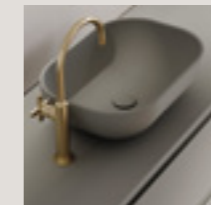

ALFA option with countertop washbasin

See page 272 for worktops
See page 266 for countertop washbasins

See page 274 for more leg options. See page 258 to consult mirrors, mirror cabinets and wall lights. The measurements of these products are indicated in cm. See page 277 to consult the table of washbasins for each collection.