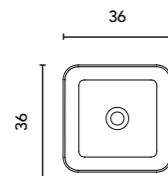

Melamine worktops 1.6 cm thick.

See page 274 for more leg options. See page 258 to consult mirrors, mirror cabinets and wall lights. The measurements of these products are indicated in cm. See page 277 to consult the table of washbasins for each collection.

Gloss White finish. Sink depth: 13cm.

TAOS			€
		WHITE	
44,5x28		126290	219

Matt finish. Sink depth: 12cm.

NYSA			€
		WHITE	
Ø35		125816	120

Gloss White finish. Sink depth: 12,5cm.

ZALA			€
		WHITE	
36x36		125817	120